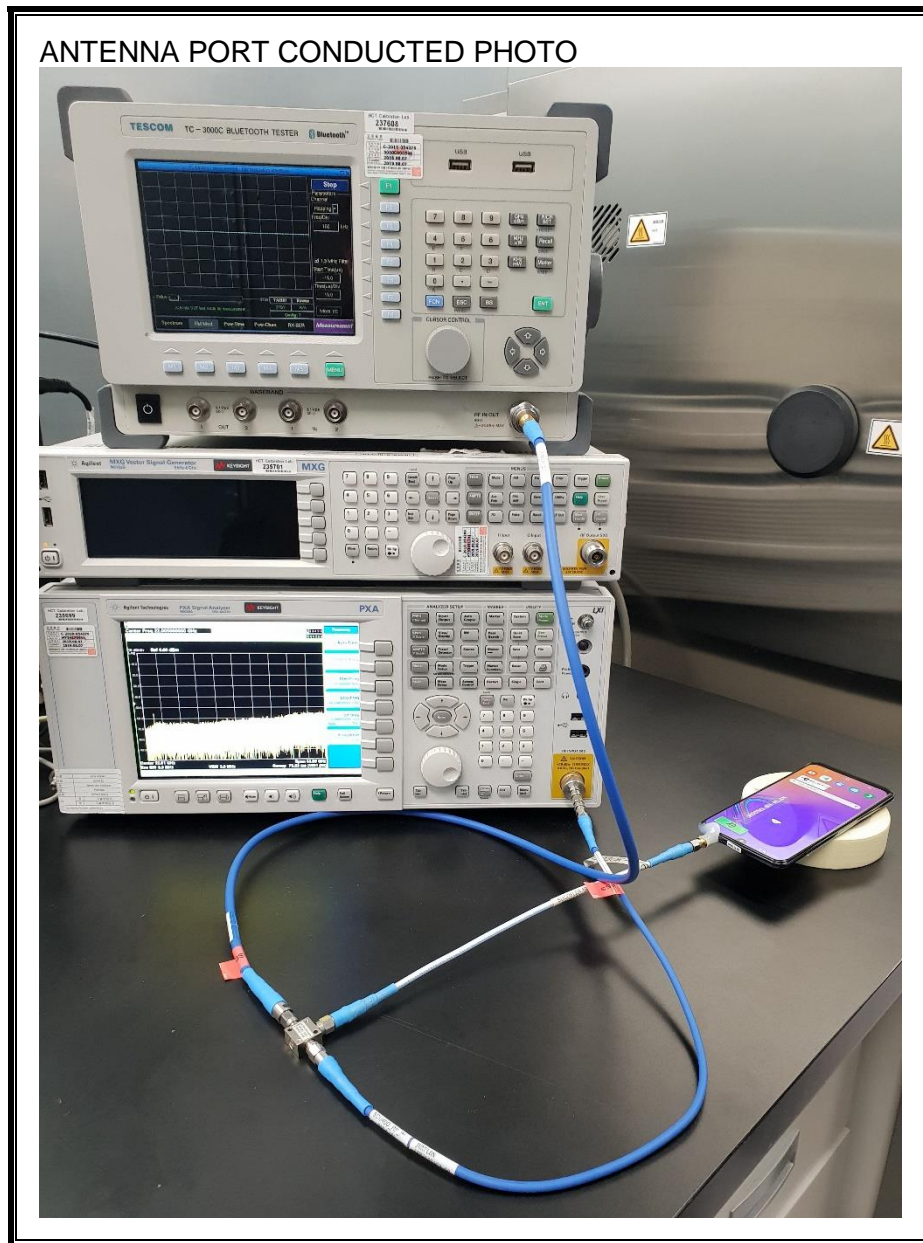

13. SETUP PHOTOS

ANTENNA PORT CONDUCTED RF MEASUREMENT SETUP

RADIATED RF MEASUREMENT SETUP (BELOW 1 GHz)

RADIATED RF MEASUREMENT SETUP (ABOVE 1 GHz)

RADIATED RF MEASUREMENT SETUP FOR PORTABLE CONFIGURATION

POWERLINE CONDUCTED EMISSIONS MEASUREMENT SETUP

END OF REPORT