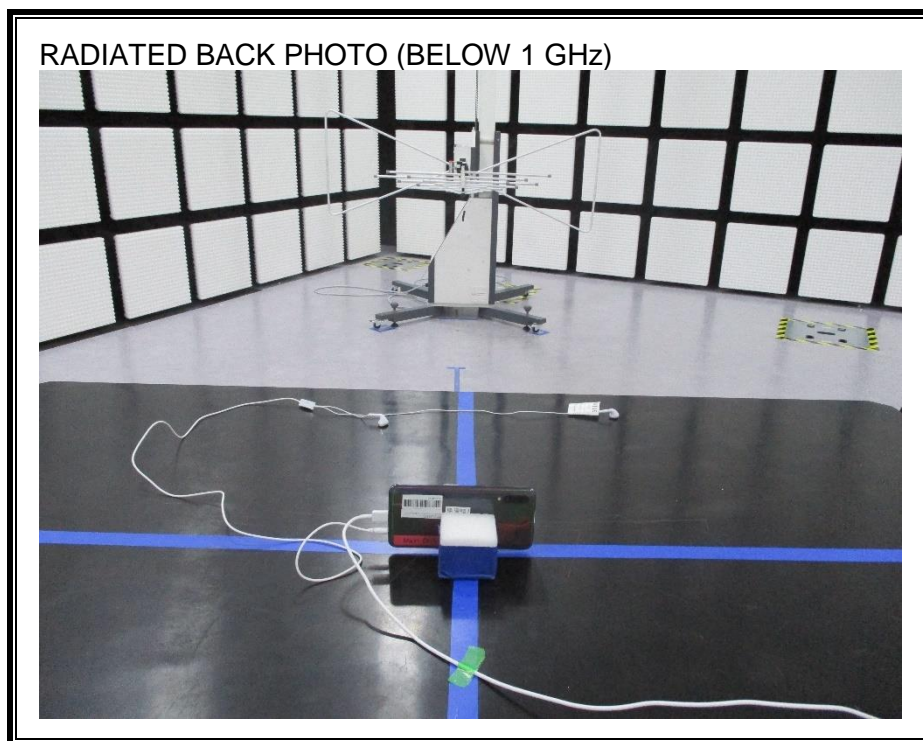

13. SETUP PHOTOS

ANTENNA PORT CONDUCTED RF MEASUREMENT SETUP

RADIATED RF MEASUREMENT SETUP (BELOW 1 GHz)

RADIATED RF MEASUREMENT SETUP (ABOVE 1 GHz)

RADIATED RF MEASUREMENT SETUP FOR PORTABLE CONFIGURATION

POWERLINE CONDUCTED EMISSIONS MEASUREMENT SETUP

END OF REPORT