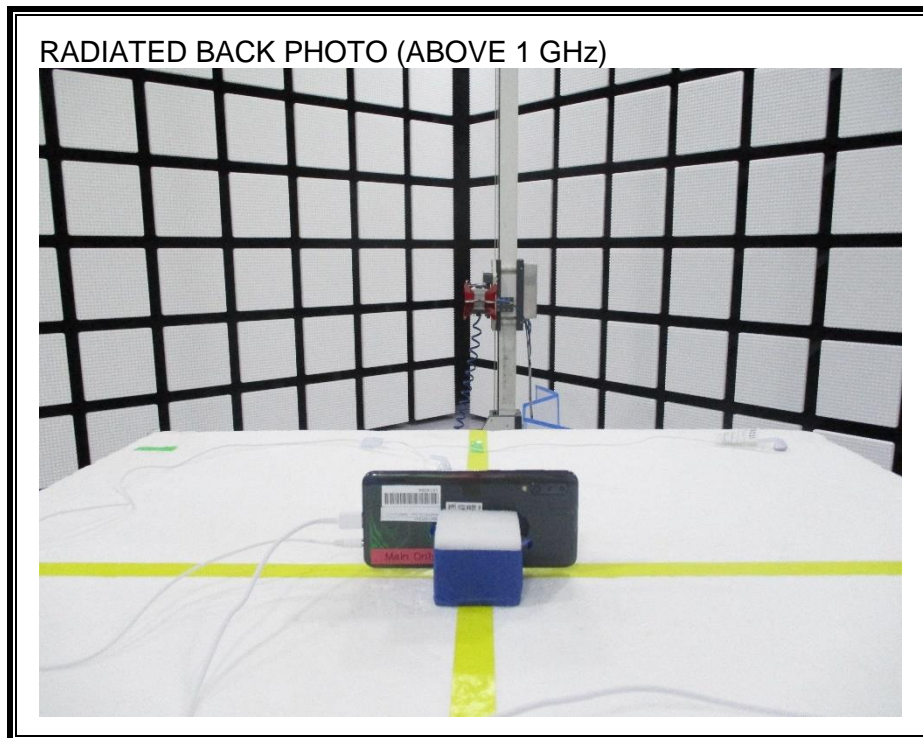

13. SETUP PHOTOS

ANTENNA PORT CONDUCTED RF MEASUREMENT SETUP

RADIATED RF MEASUREMENT SETUP (BELOW 1 GHz)

RADIATED RF MEASUREMENT SETUP (ABOVE 1 GHz)

RADIATED RF MEASUREMENT SETUP FOR PORTABLE CONFIGURATION

POWERLINE CONDUCTED EMISSIONS MEASUREMENT SETUP

END OF REPORT