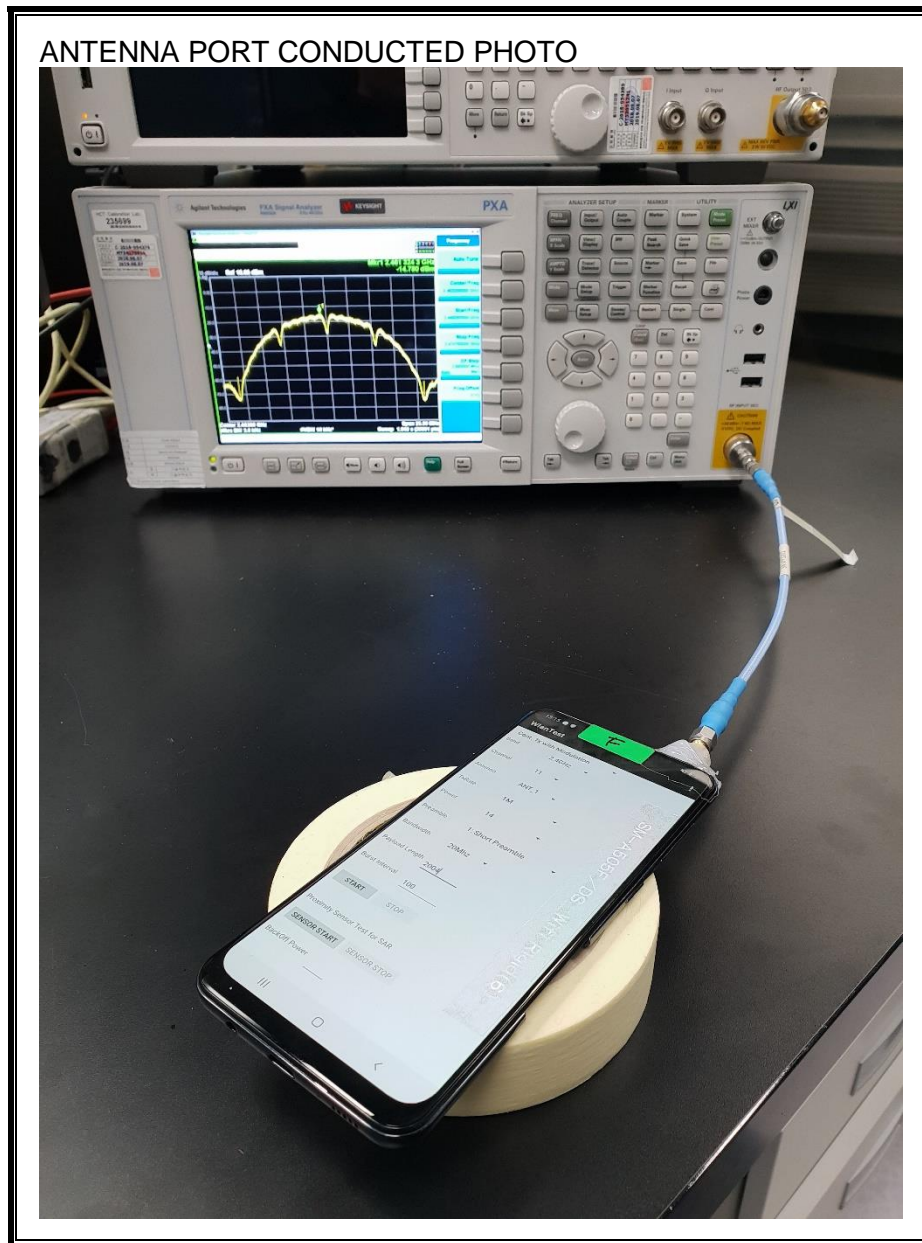

15. SETUP PHOTOS

ANTENNA PORT CONDUCTED RF MEASUREMENT SETUP

RADIATED RF MEASUREMENT SETUP (BELOW 1 GHz)

RADIATED RF MEASUREMENT SETUP (ABOVE 1 GHz)

RADIATED RF MEASUREMENT SETUP FOR PORTABLE CONFIGURATION

POWERLINE CONDUCTED EMISSIONS MEASUREMENT SETUP

DYNAMIC FREQUENCY SELECTION MEASUREMENT SETUP

END OF REPORT