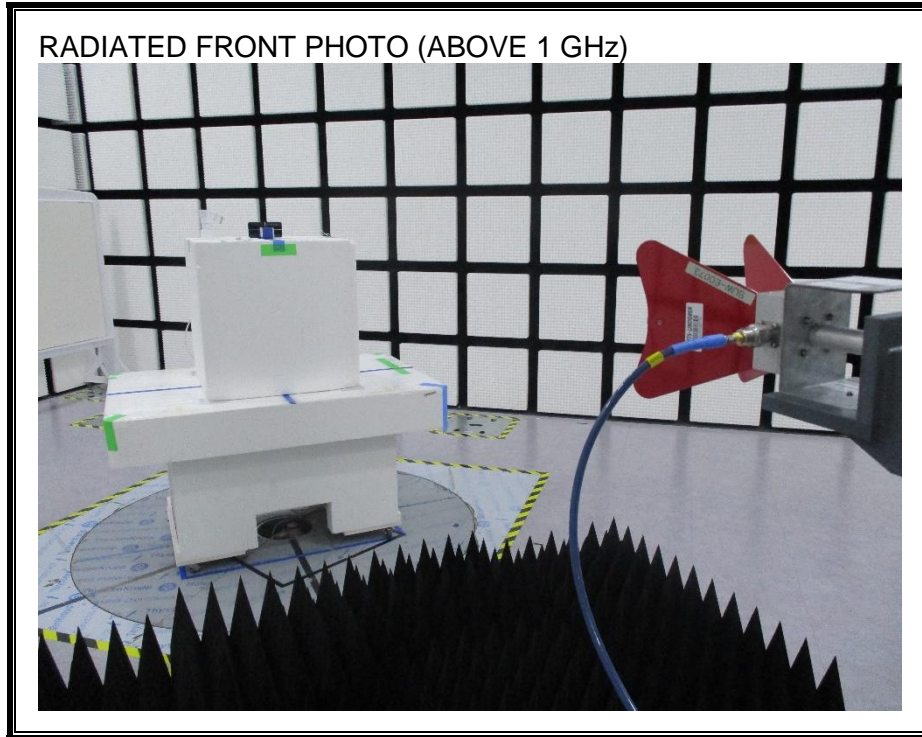

15. SETUP PHOTOS

ANTENNA PORT CONDUCTED RF MEASUREMENT SETUP

RADIATED RF MEASUREMENT SETUP (BELOW 1 GHz)

RADIATED RF MEASUREMENT SETUP (ABOVE 1 GHz)

RADIATED RF MEASUREMENT SETUP FOR PORTABLE CONFIGURATION

POWERLINE CONDUCTED EMISSIONS MEASUREMENT SETUP

DYNAMIC FREQUENCY SELECTION MEASUREMENT SETUP

END OF REPORT