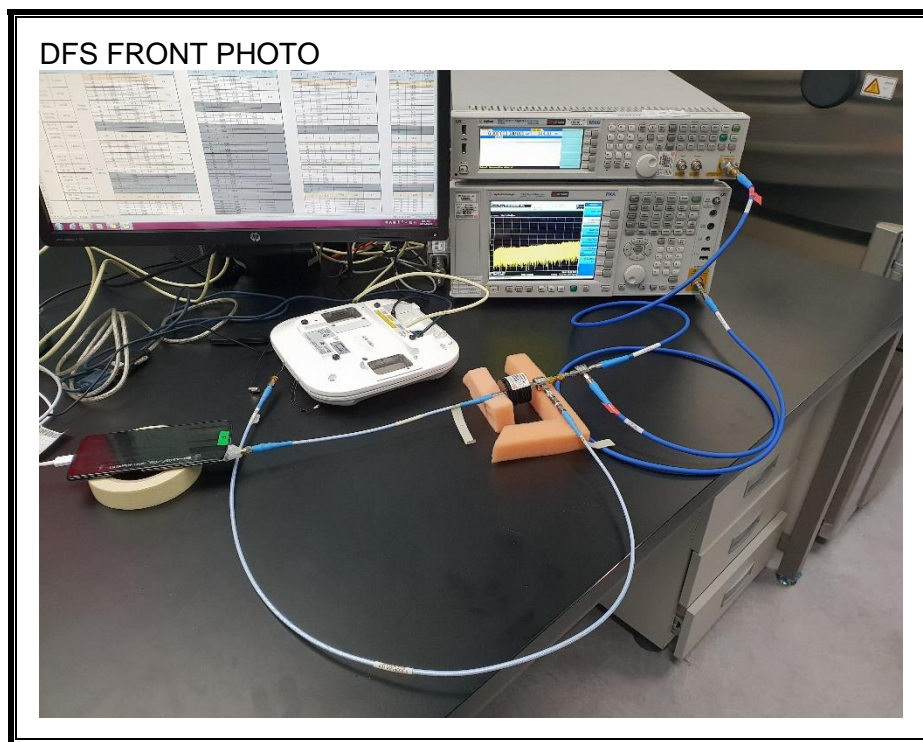

15. SETUP PHOTOS

ANTENNA PORT CONDUCTED RF MEASUREMENT SETUP

RADIATED RF MEASUREMENT SETUP (BELOW 1 GHz)

RADIATED RF MEASUREMENT SETUP (ABOVE 1 GHz)

RADIATED RF MEASUREMENT SETUP FOR PORTABLE CONFIGURATION

POWERLINE CONDUCTED EMISSIONS MEASUREMENT SETUP

DYNAMIC FREQUENCY SELECTION MEASUREMENT SETUP

END OF REPORT