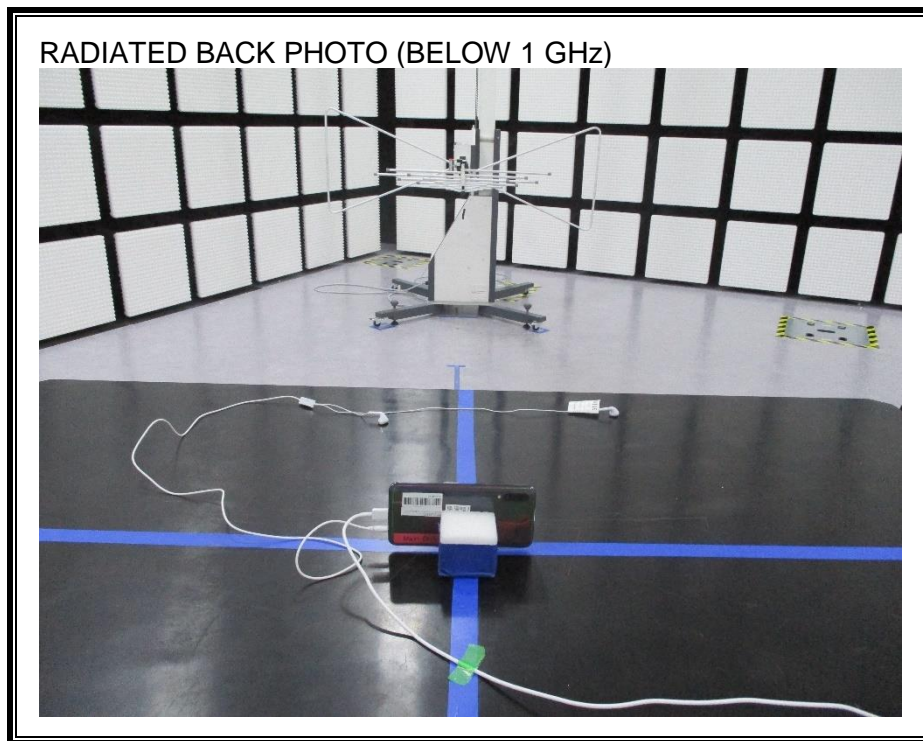

13. SETUP PHOTOS

ANTENNA PORT CONDUCTED RF MEASUREMENT SETUP

RADIATED RF MEASUREMENT SETUP (BELOW 1 GHz)

RADIATED RF MEASUREMENT SETUP (ABOVE 1 GHz)

RADIATED RF MEASUREMENT SETUP FOR PORTABLE CONFIGURATION

POWERLINE CONDUCTED EMISSIONS MEASUREMENT SETUP

END OF REPORT