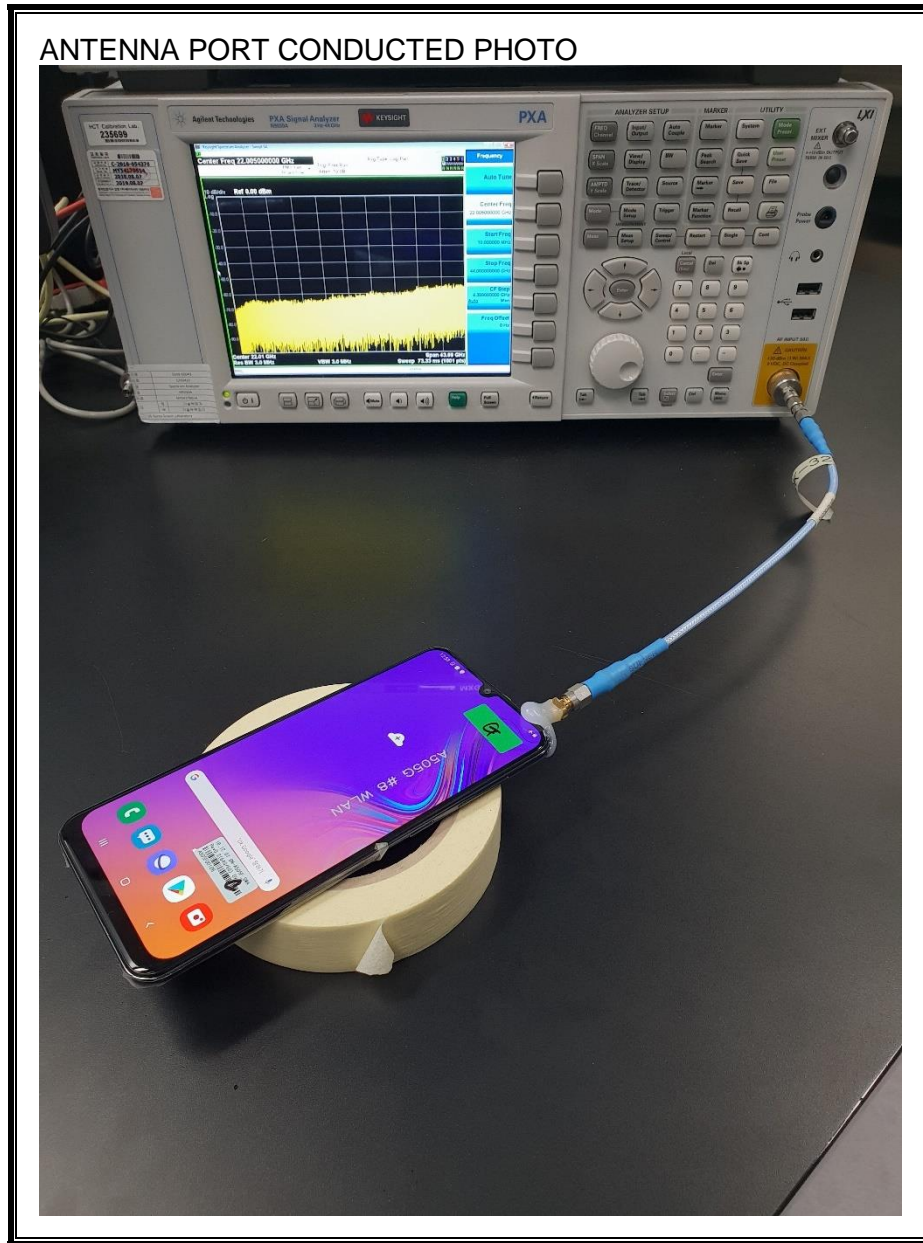

13. SETUP PHOTOS

ANTENNA PORT CONDUCTED RF MEASUREMENT SETUP

RADIATED RF MEASUREMENT SETUP (BELOW 1 GHz)

RADIATED RF MEASUREMENT SETUP (ABOVE 1 GHz)

RADIATED RF MEASUREMENT SETUP FOR PORTABLE CONFIGURATION

POWERLINE CONDUCTED EMISSIONS MEASUREMENT SETUP

END OF REPORT