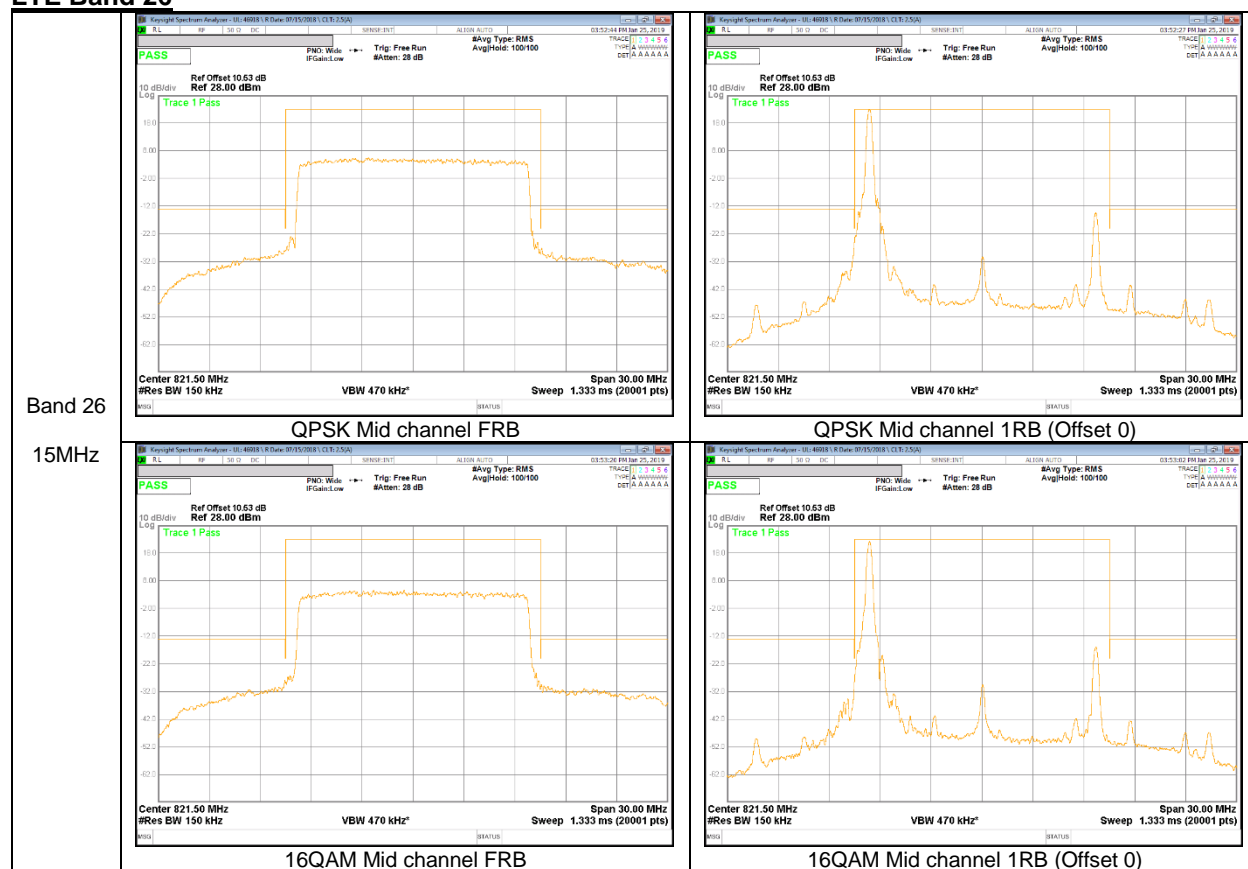

LTE Band 26

Band 26
15MHz

Band 26
10MHz

Band 26
5MHz

Band 26
 3MHz

LTE Band 66

Band 66
 15MHz

Band 66
10MHz

Band 66
 5MHz

Band 66
 3MHz

Band 66
1.4MHz

9.2.2. EMISSION MASK RESULT

LTE Band 26

LTE Band 41

Band 41
 20MHz