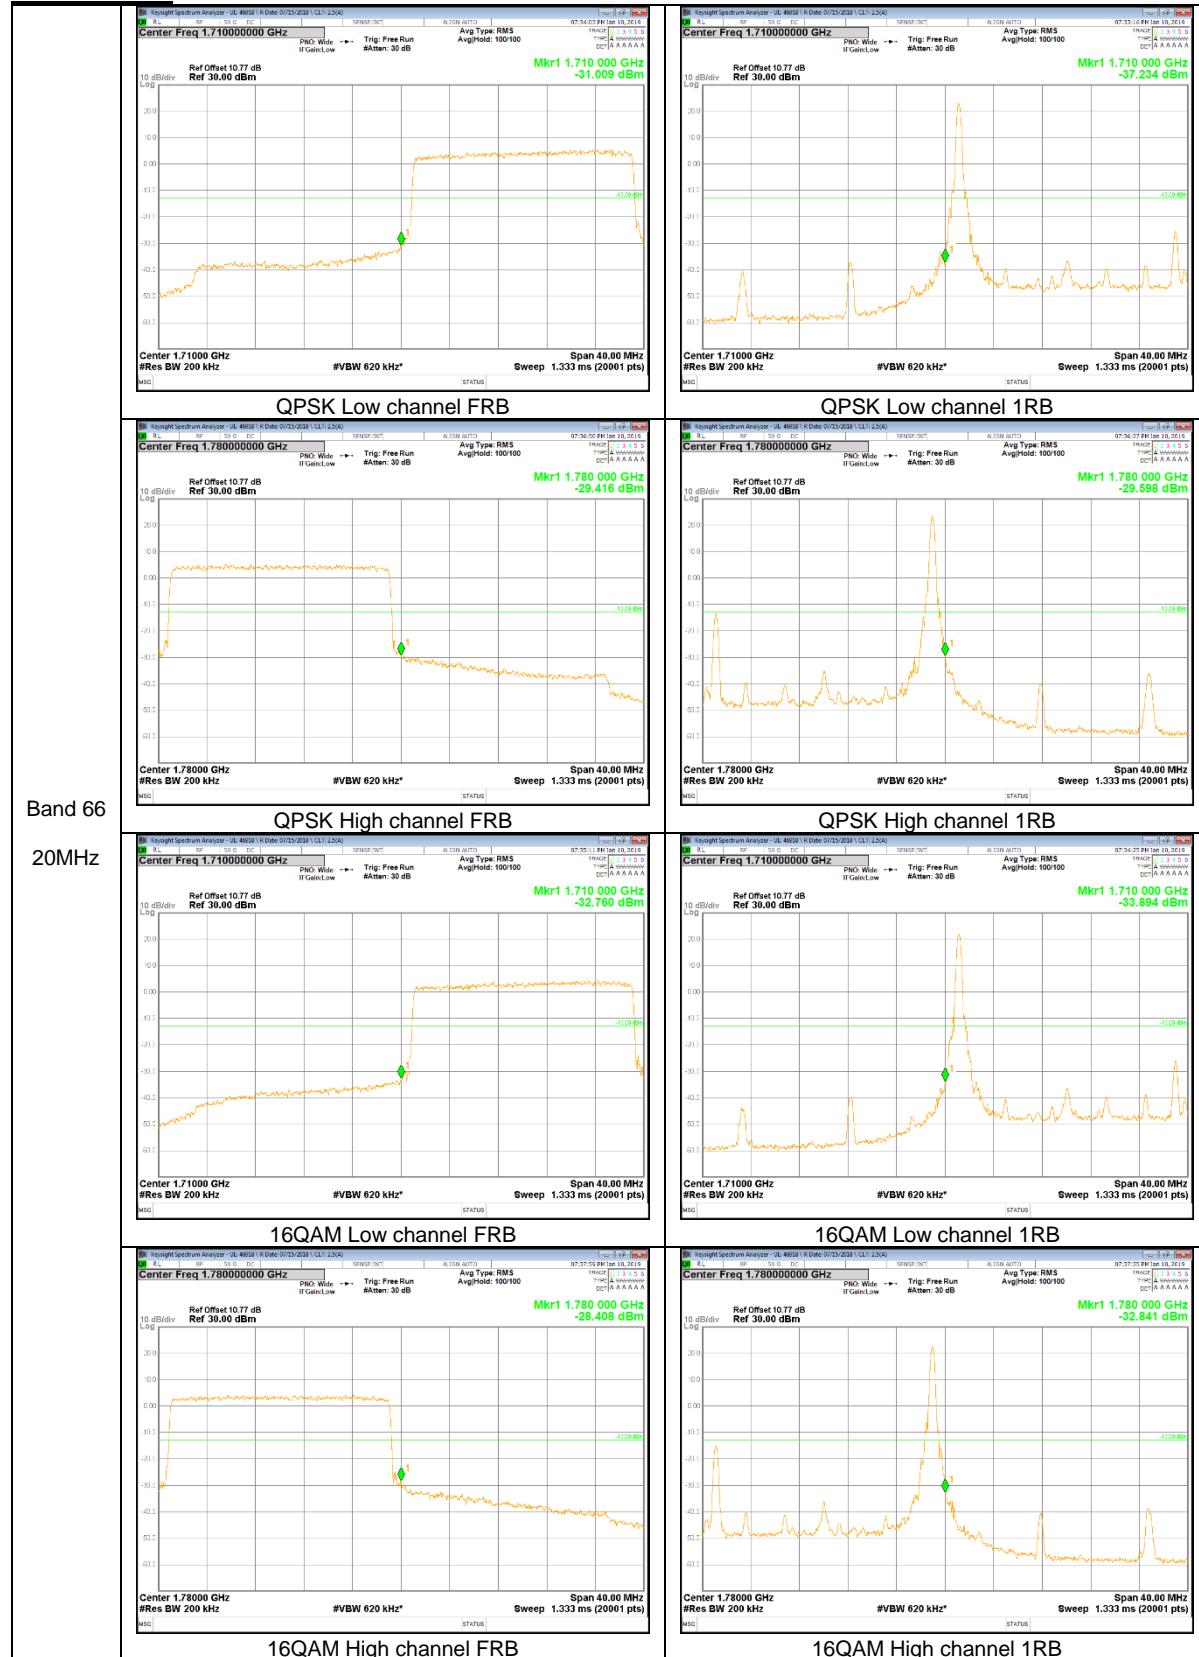

LTE Band 26

Band 26
15MHz

Band 26
10MHz

Band 26
5MHz

Band 26
 3MHz

LTE Band 66

Band 66
 15MHz

Band 66
10MHz

Band 66
 5MHz

Band 66
 3MHz

Band 66
1.4MHz

9.2.2. EMISSION MASK RESULT

LTE Band 26

LTE Band 41

Band 41
 20MHz