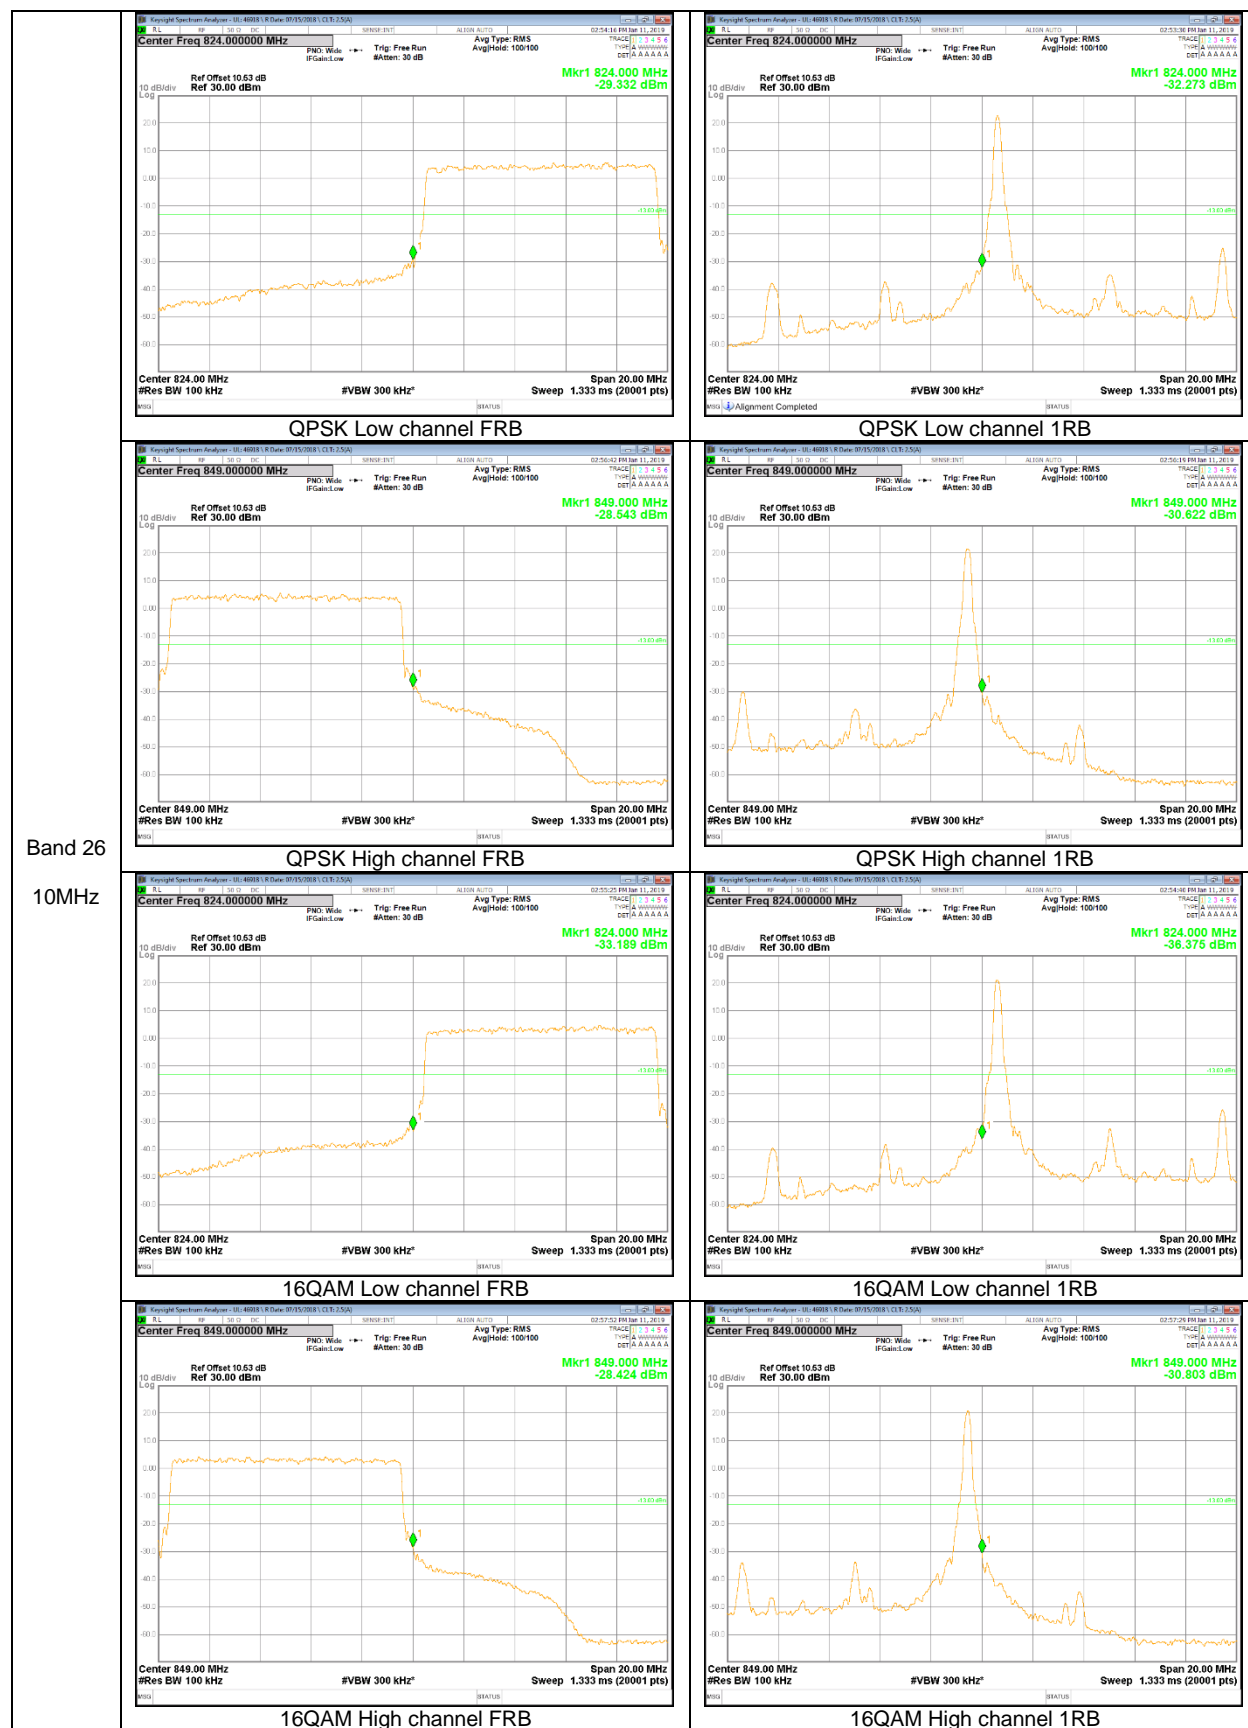

LTE Band 26

Band 26
15MHz

Band 26
10MHz

Band 26
5MHz

Band 26
 3MHz

LTE Band 66

Band 66
 15MHz

Band 66
10MHz

Band 66
 5MHz

Band 66
 3MHz

Band 66
1.4MHz

9.2.2. EMISSION MASK RESULT

LTE Band 26

LTE Band 41

Band 41
 20MHz