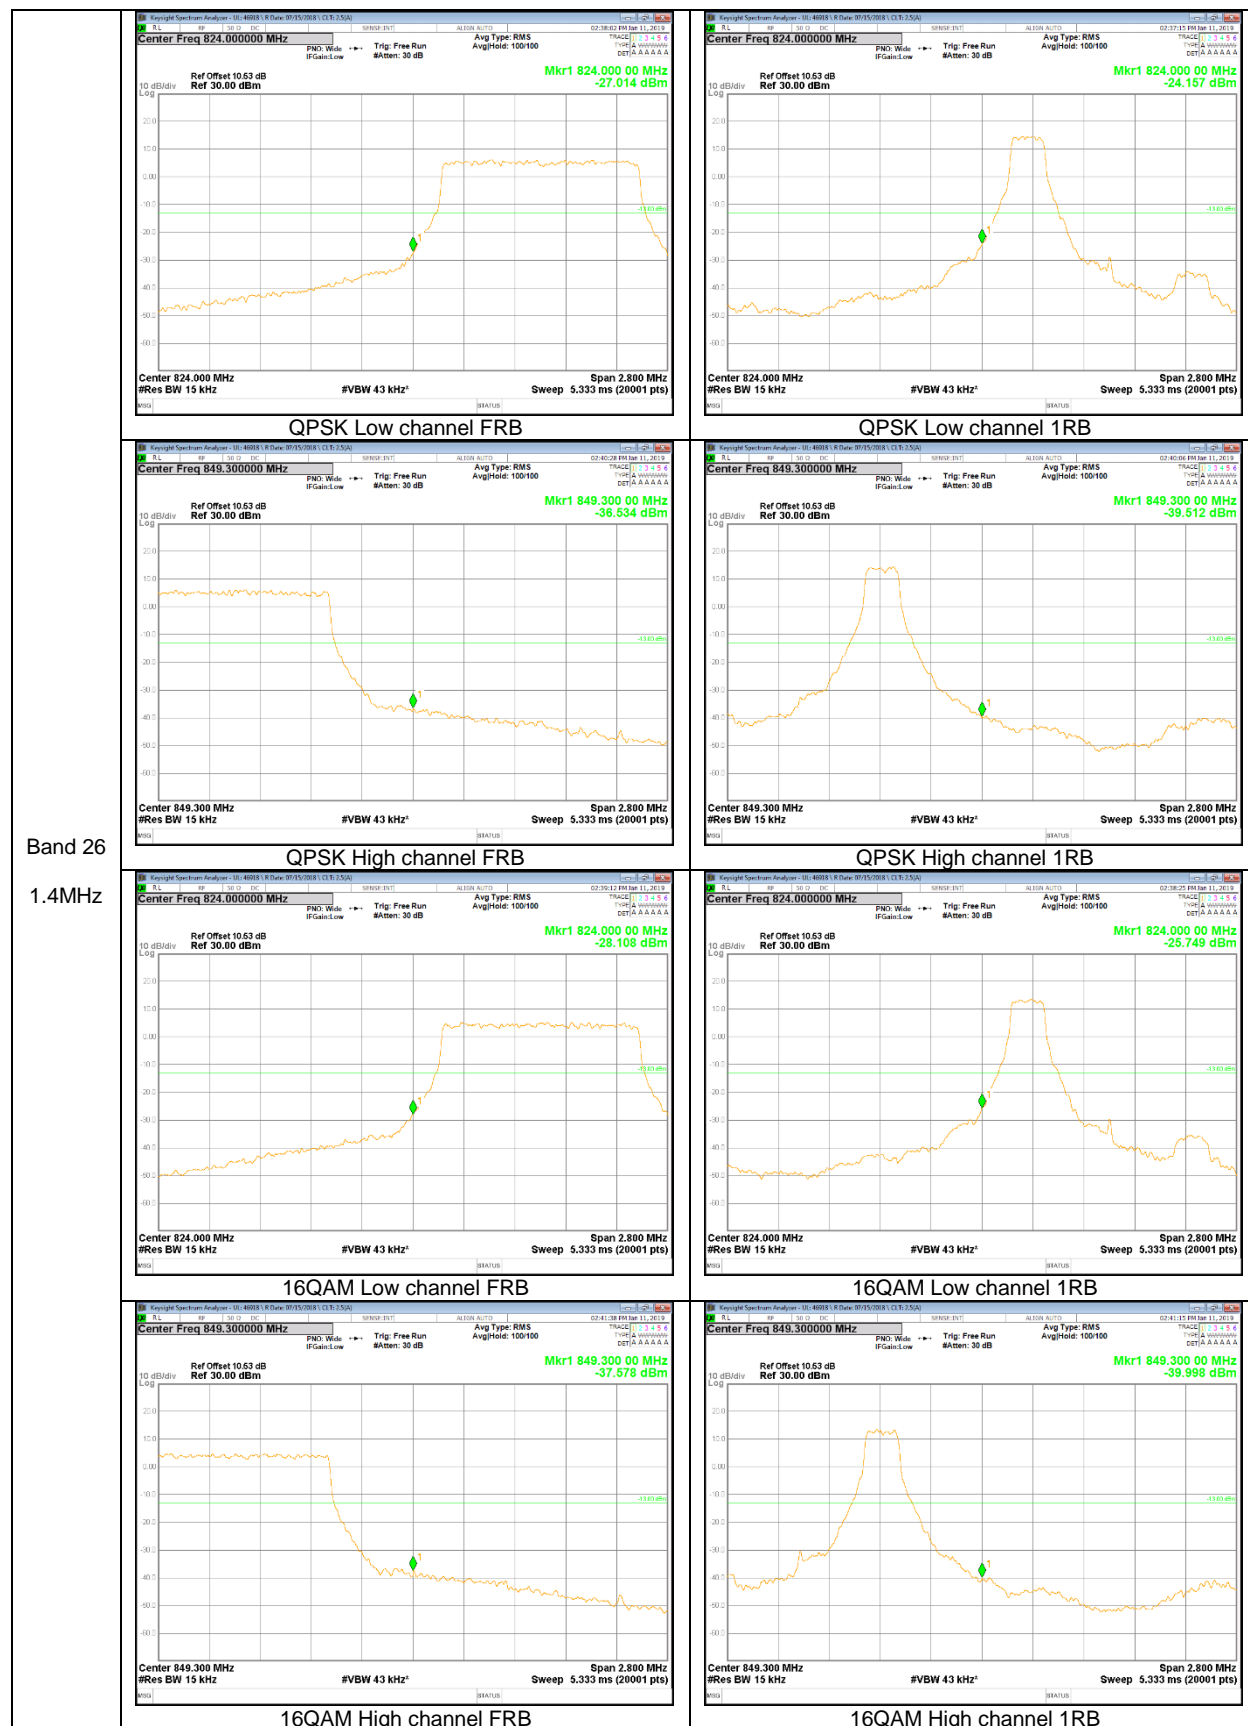

LTE Band 26

Band 26
15MHz

Band 26
10MHz

Band 26
5MHz

Band 26
 3MHz

LTE Band 66

Band 66
 15MHz

Band 66
10MHz

Band 66
 5MHz

Band 66
 3MHz

Band 66
1.4MHz

9.2.2. EMISSION MASK RESULT

LTE Band 26

LTE Band 41

Band 41
 20MHz