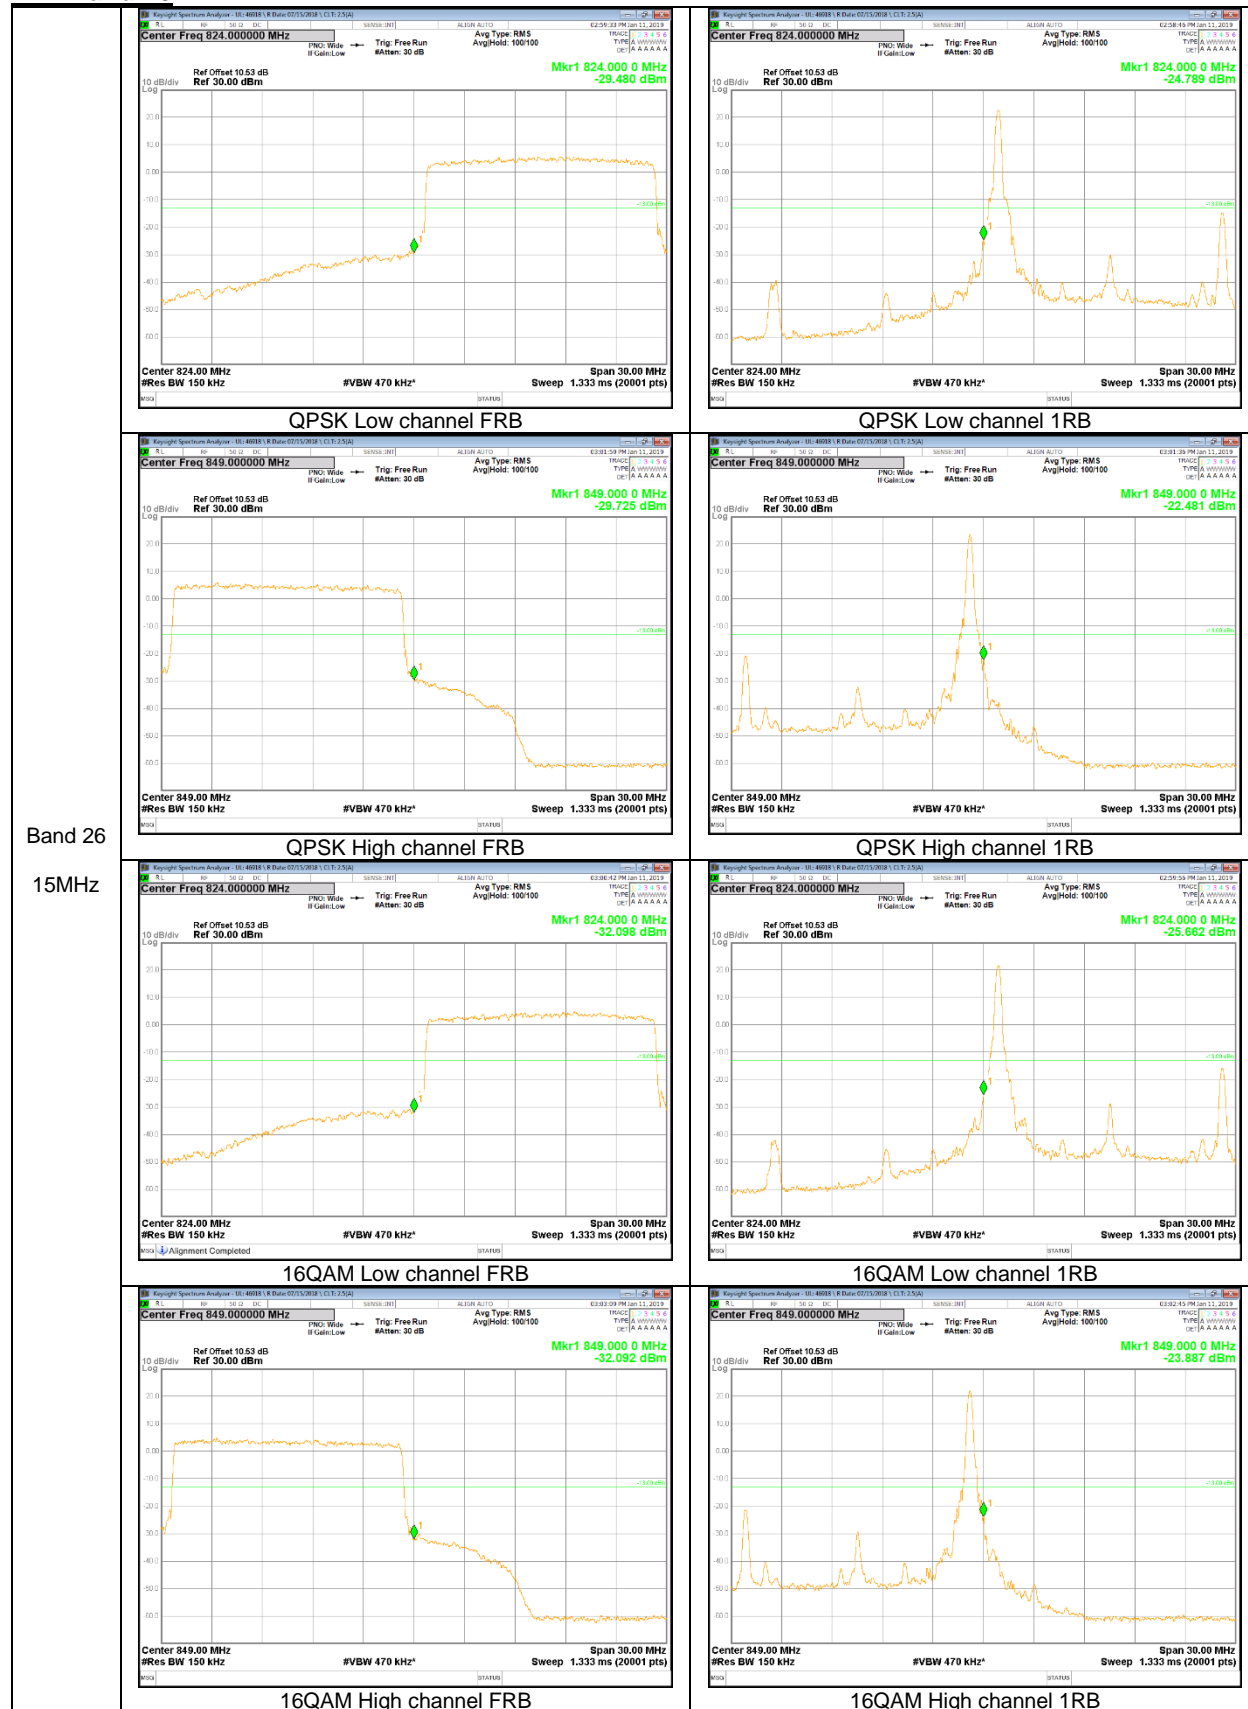

LTE Band 26

Band 26
15MHz

Band 26
10MHz

Band 26
5MHz

Band 26
 3MHz

LTE Band 66

Band 66
 15MHz

Band 66
10MHz

Band 66
 5MHz

Band 66
 3MHz

Band 66
1.4MHz

9.2.2. EMISSION MASK RESULT

LTE Band 26

LTE Band 41

Band 41
 20MHz