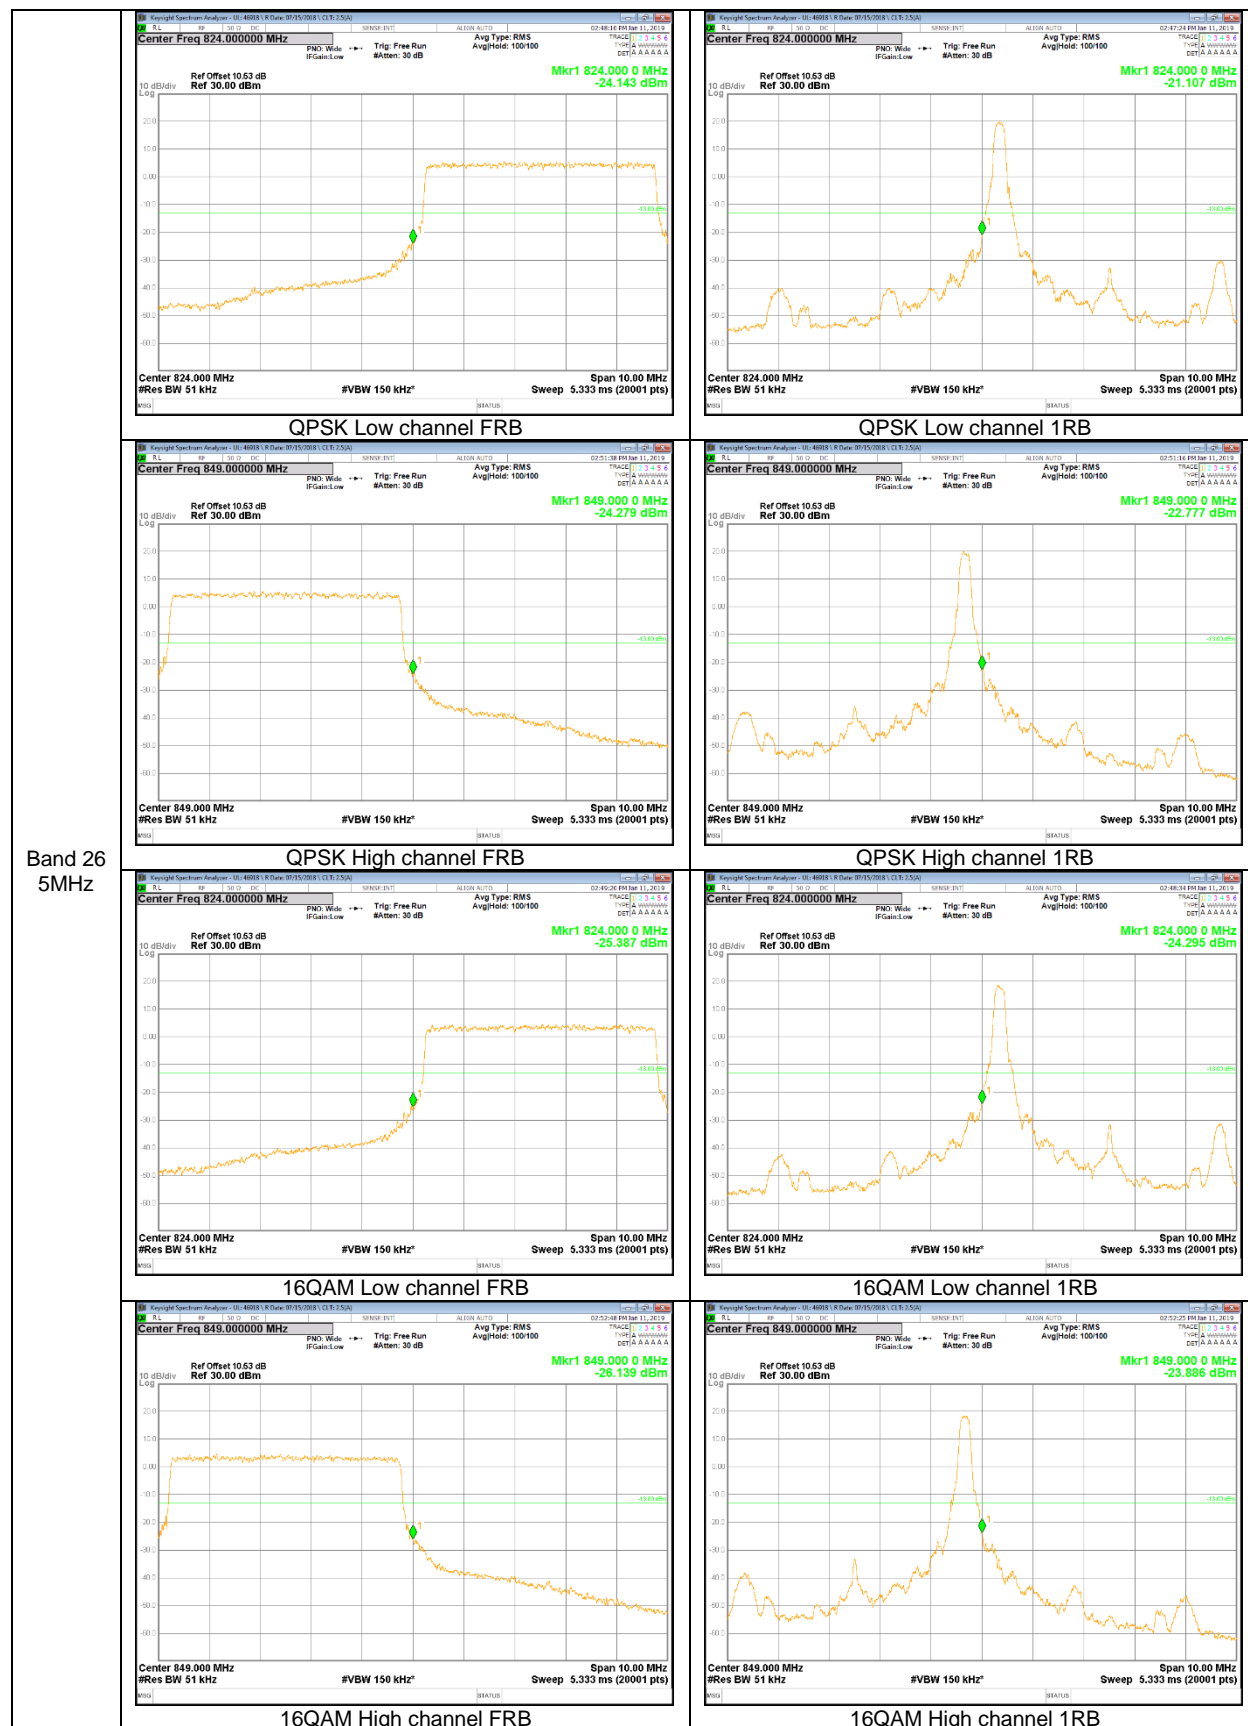

LTE Band 26

Band 26
15MHz

Band 26
10MHz

Band 26
5MHz

Band 26
 3MHz

LTE Band 66

Band 66
 15MHz

Band 66
10MHz

Band 66
 5MHz

Band 66
 3MHz

Band 66
1.4MHz

9.2.2. EMISSION MASK RESULT

LTE Band 26

LTE Band 41

Band 41
 20MHz