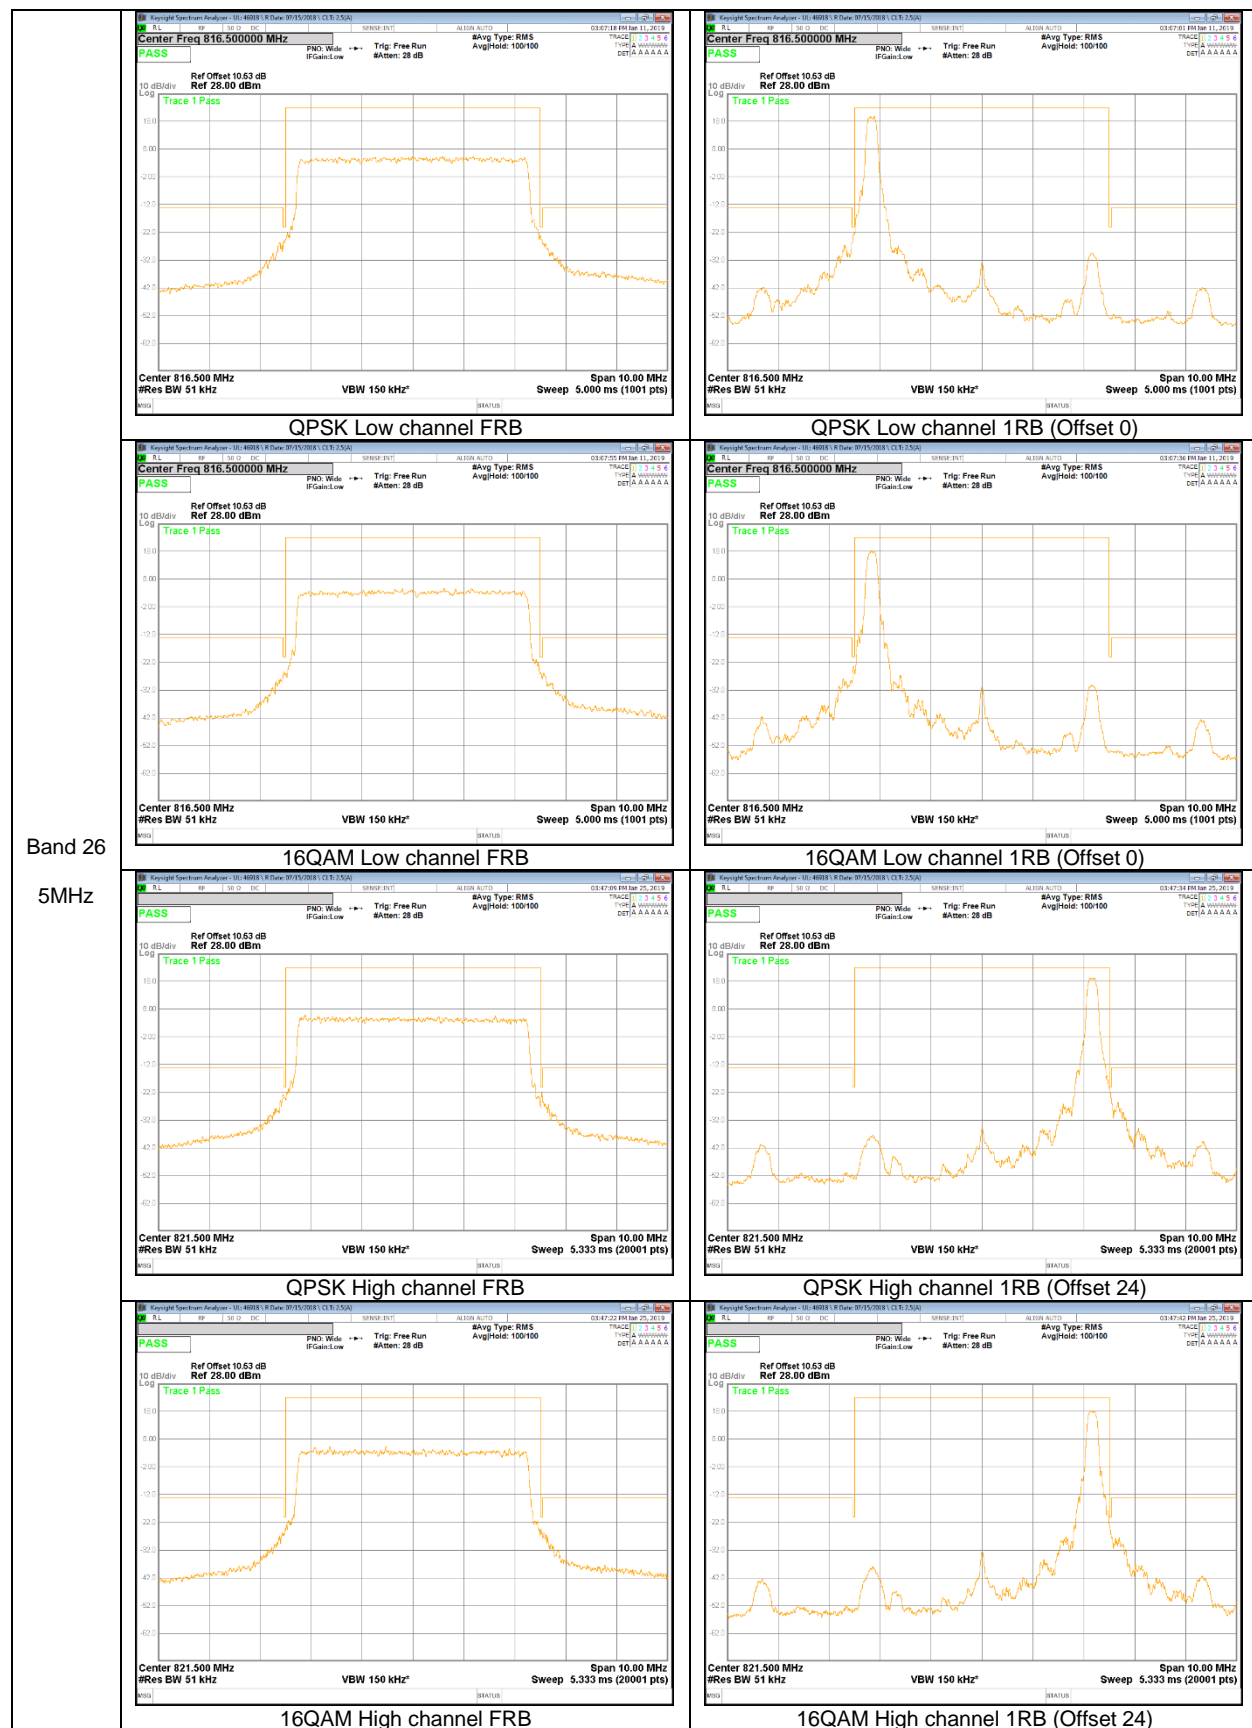

LTE Band 26

Band 26
15MHz

Band 26
10MHz

Band 26
5MHz

Band 26
 3MHz

LTE Band 66

Band 66
 15MHz

Band 66
10MHz

Band 66
 5MHz

Band 66
 3MHz

Band 66
1.4MHz

9.2.2. EMISSION MASK RESULT

LTE Band 26

LTE Band 41

Band 41
 20MHz