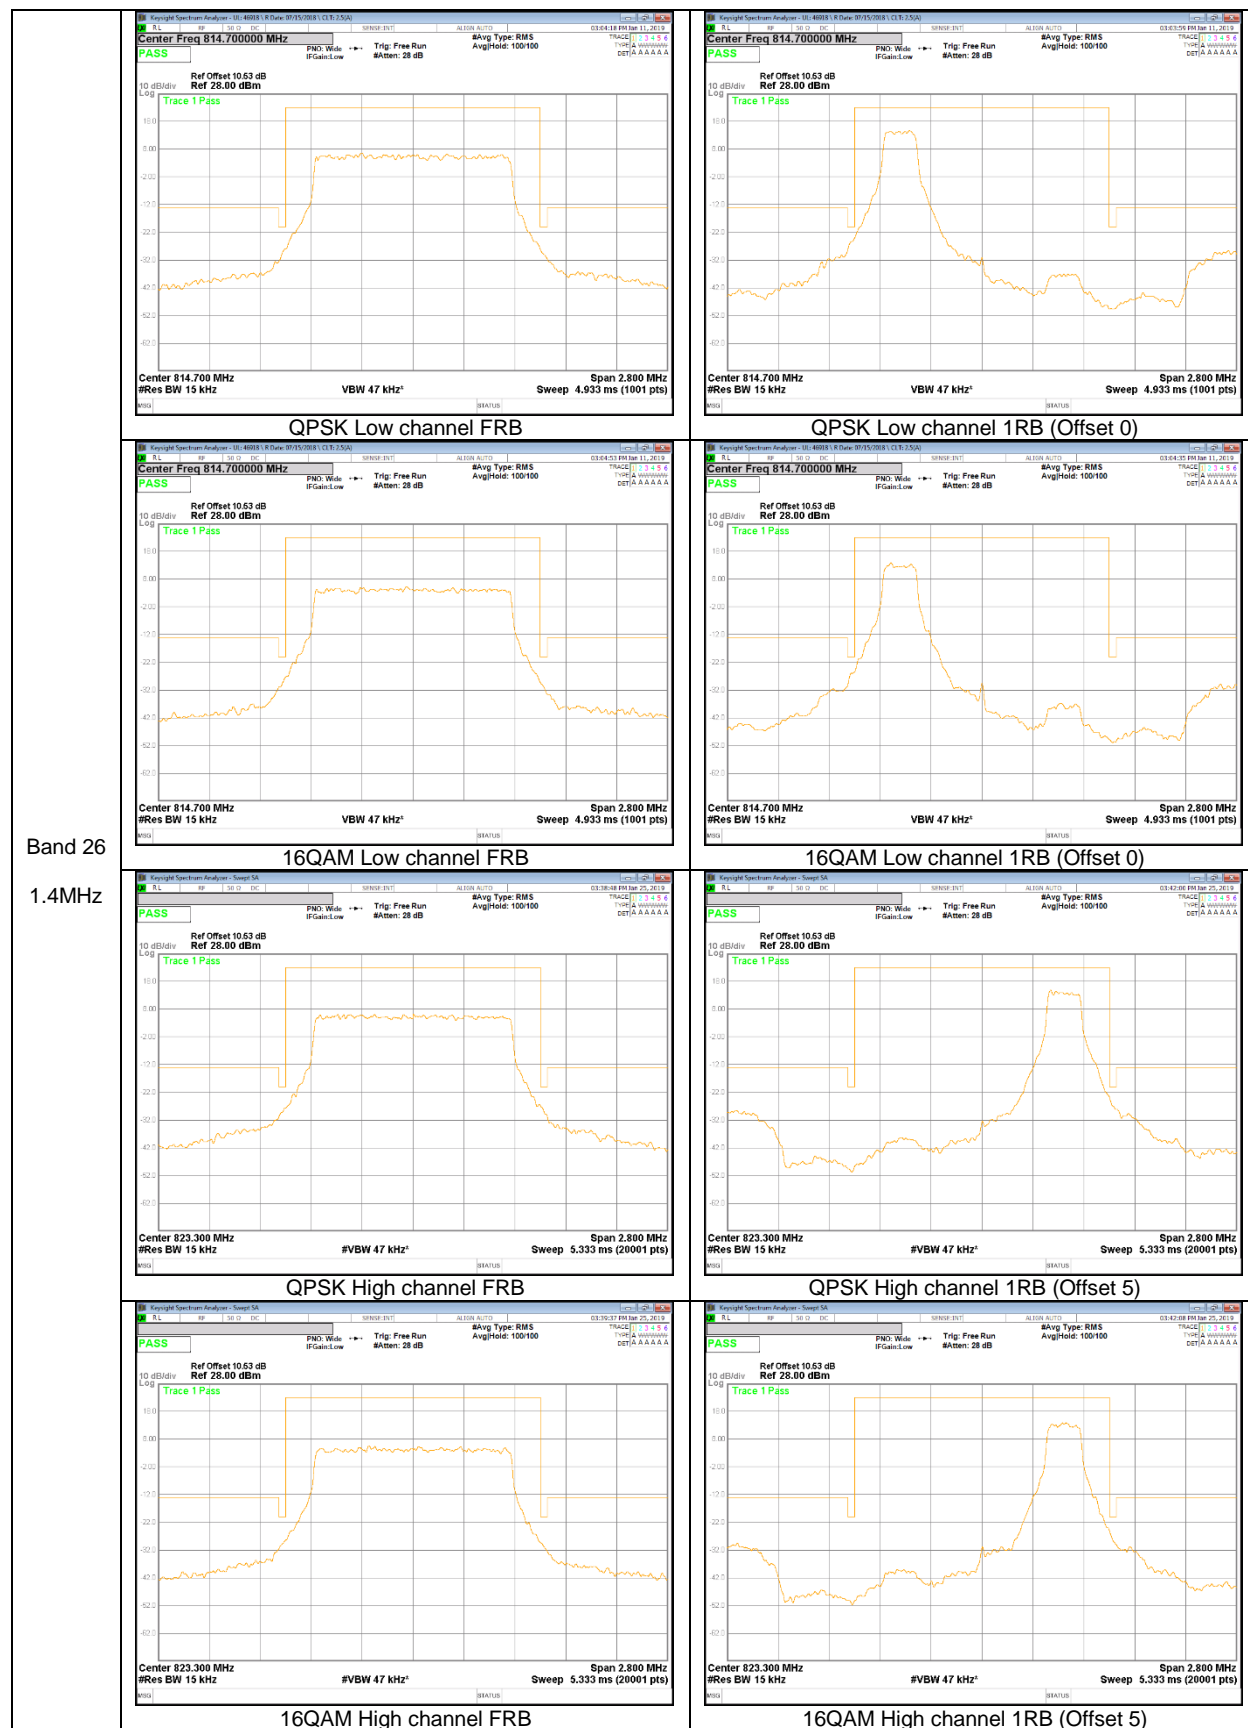

LTE Band 26

Band 26
15MHz

Band 26
10MHz

Band 26
5MHz

Band 26
 3MHz

LTE Band 66

Band 66
 15MHz

Band 66
10MHz

Band 66
 5MHz

Band 66
 3MHz

Band 66
1.4MHz

9.2.2. EMISSION MASK RESULT

LTE Band 26

LTE Band 41

Band 41
 20MHz