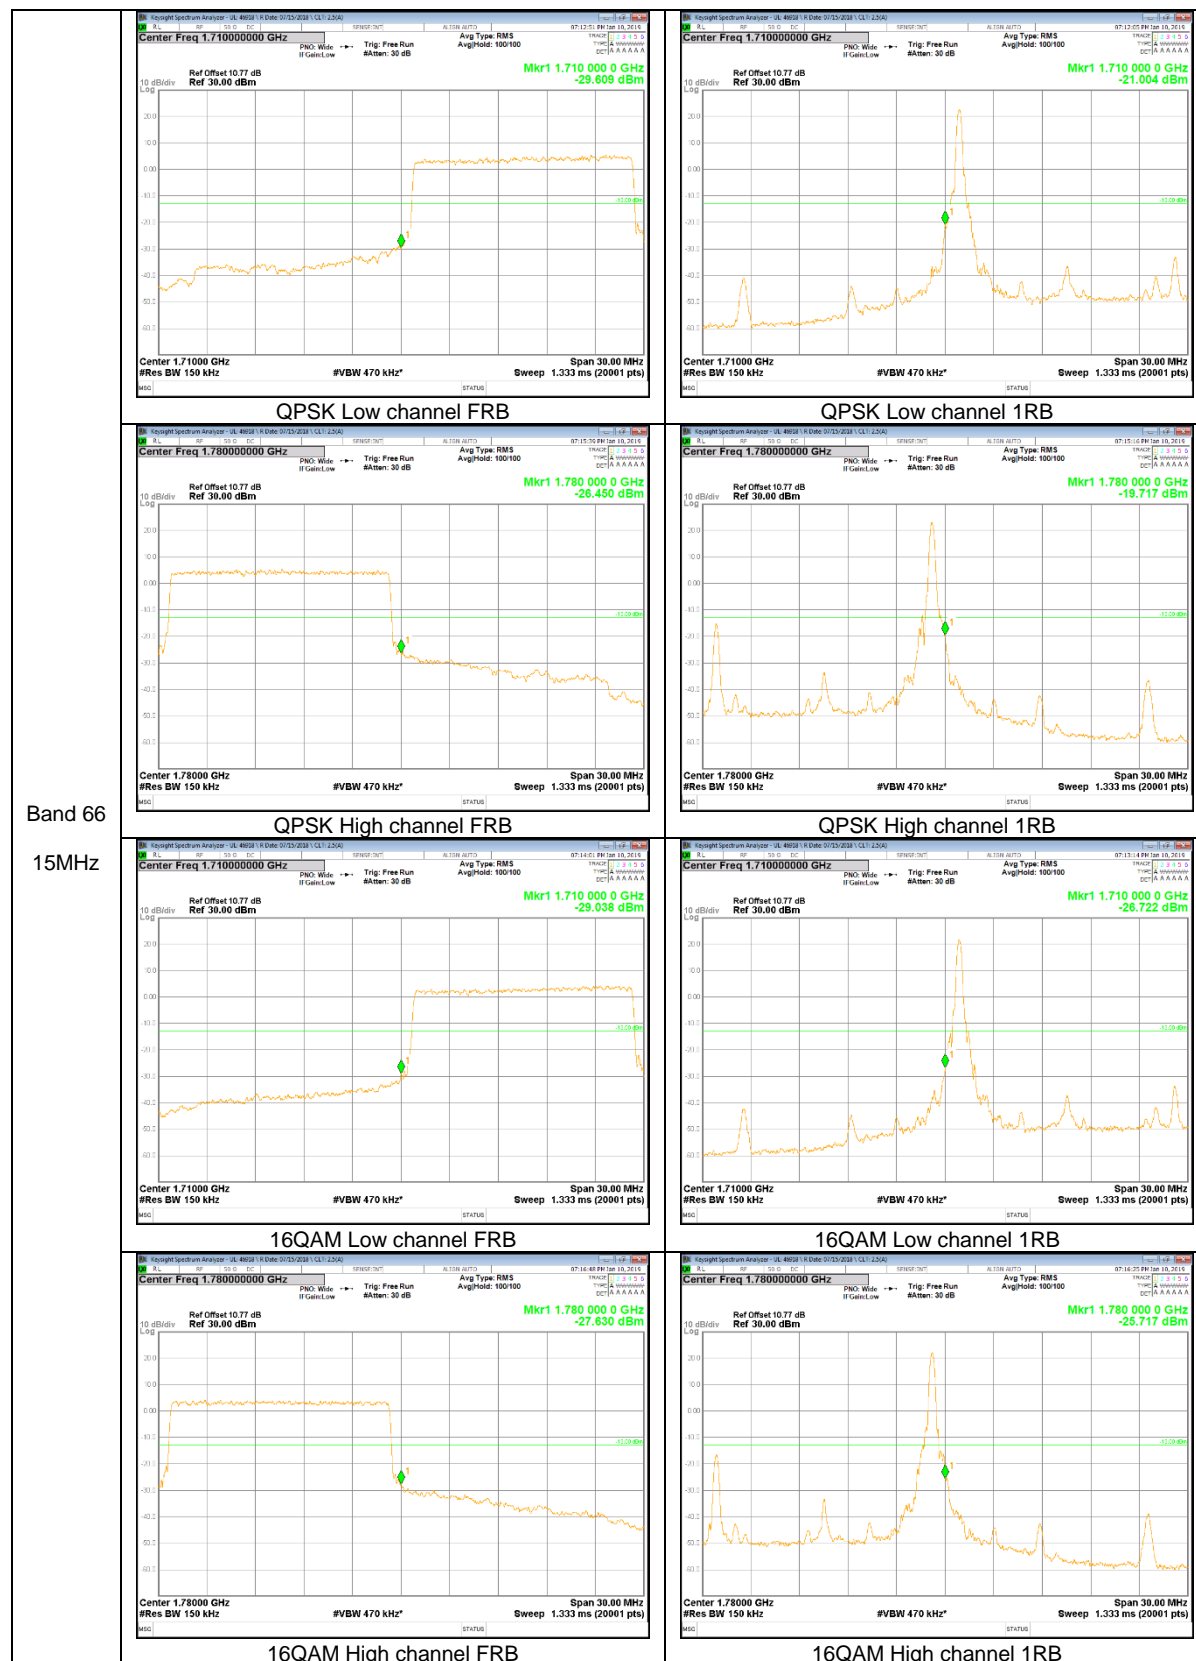

LTE Band 26

Band 26
15MHz

Band 26
10MHz

Band 26
5MHz

Band 26
 3MHz

LTE Band 66

Band 66
 15MHz

Band 66
10MHz

Band 66
 5MHz

Band 66
 3MHz

Band 66
1.4MHz

9.2.2. EMISSION MASK RESULT

LTE Band 26

LTE Band 41

Band 41
 20MHz