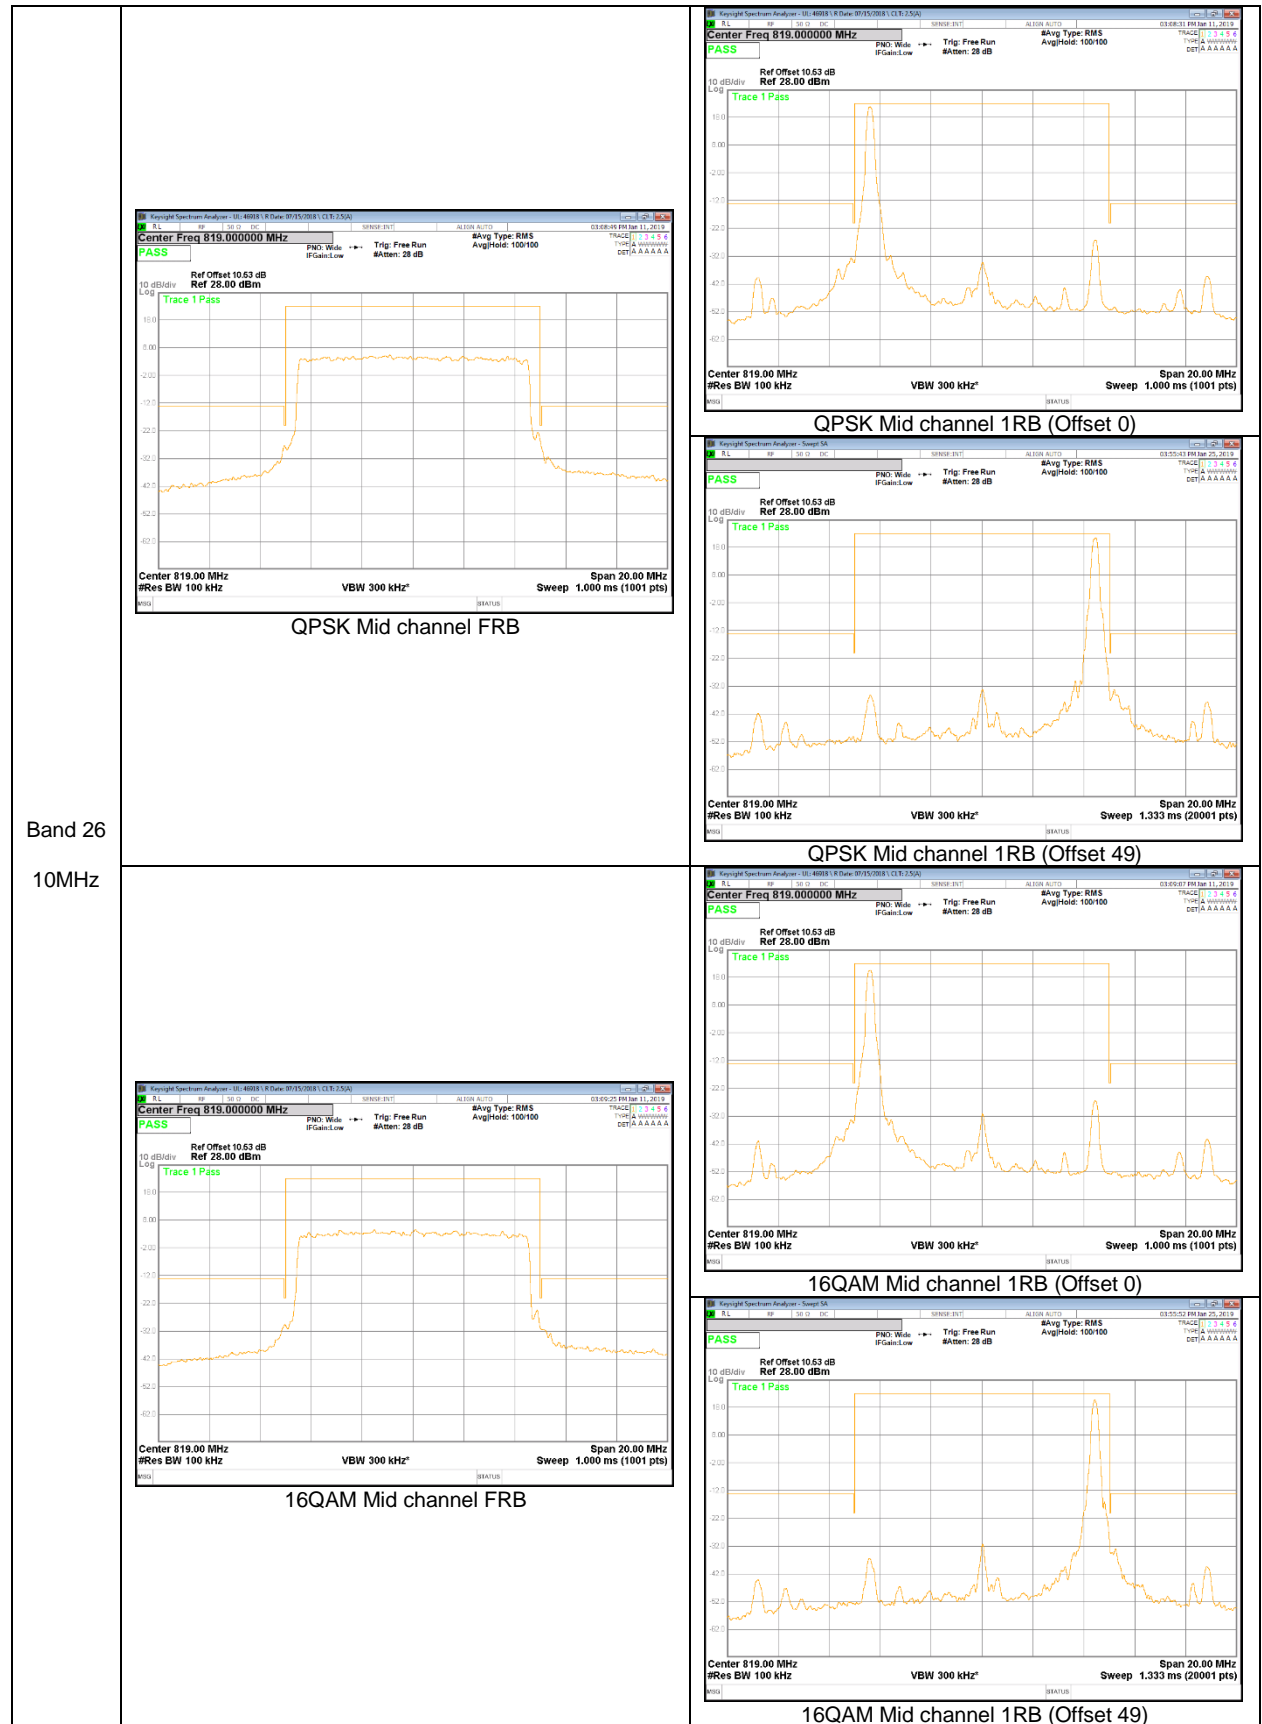

LTE Band 26

Band 26
15MHz

Band 26
10MHz

Band 26
5MHz

Band 26
 3MHz

LTE Band 66

Band 66
 15MHz

Band 66
10MHz

Band 66
 5MHz

Band 66
 3MHz

Band 66
1.4MHz

9.2.2. EMISSION MASK RESULT

LTE Band 26

LTE Band 41

Band 41
 20MHz