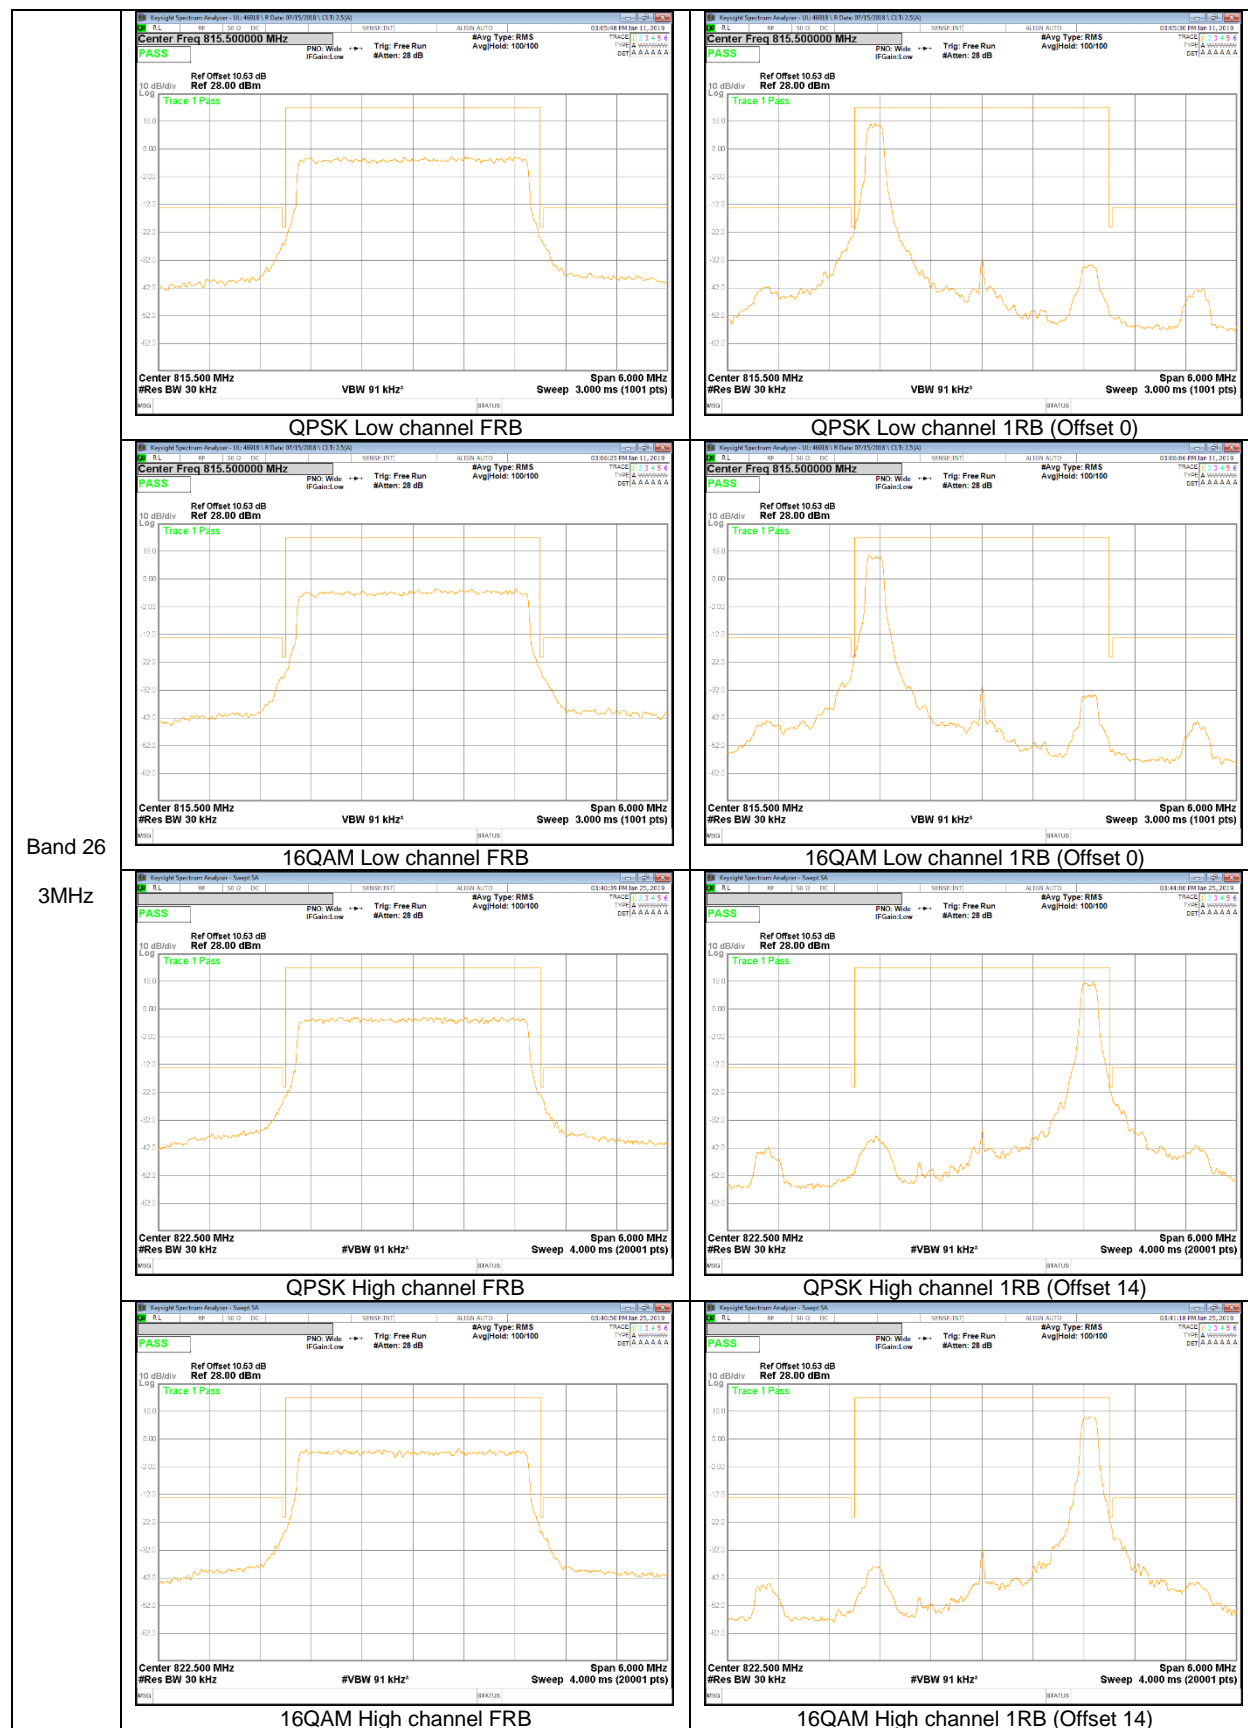

LTE Band 26

Band 26
15MHz

Band 26
10MHz

Band 26
5MHz

Band 26
 3MHz

LTE Band 66

Band 66
 15MHz

Band 66
10MHz

Band 66
 5MHz

Band 66
 3MHz

Band 66
1.4MHz

9.2.2. EMISSION MASK RESULT

LTE Band 26

LTE Band 41

Band 41
 20MHz