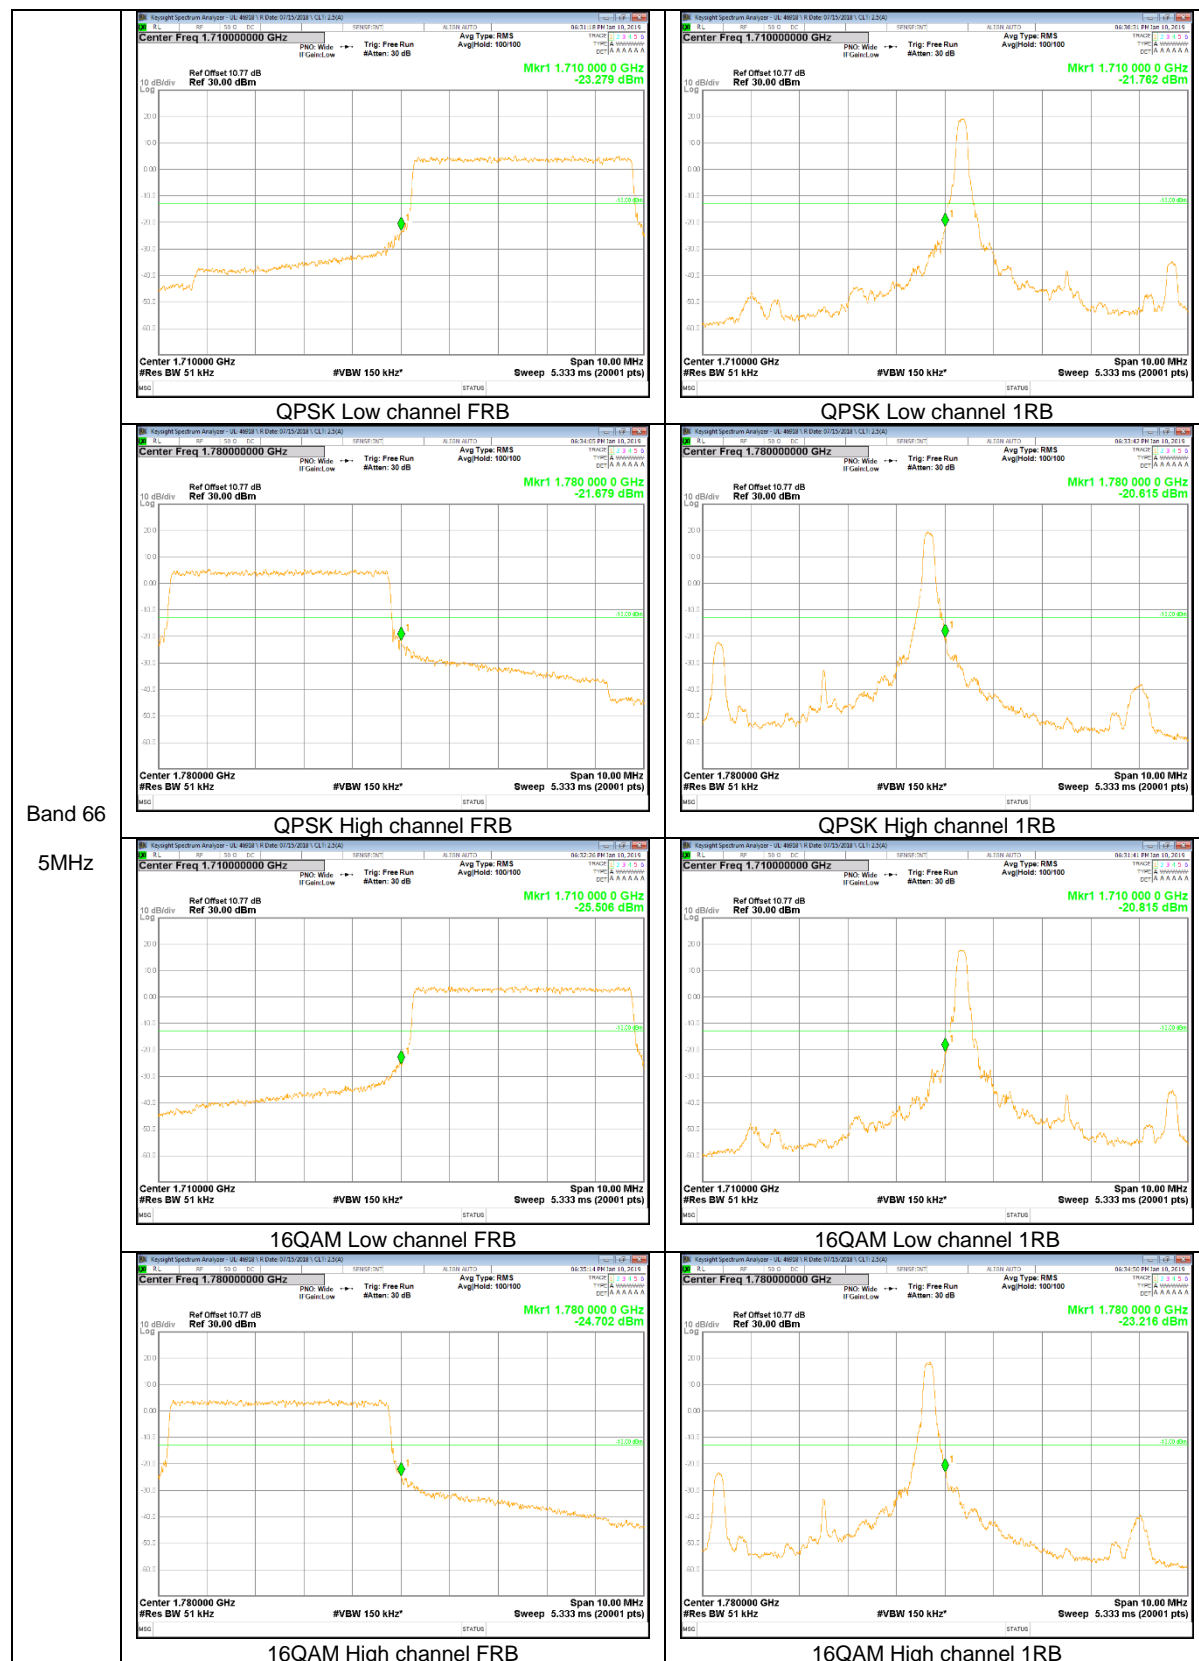

LTE Band 26

Band 26
15MHz

Band 26
10MHz

Band 26
5MHz

Band 26
 3MHz

LTE Band 66

Band 66
 15MHz

Band 66
10MHz

Band 66
 5MHz

Band 66
 3MHz

Band 66
1.4MHz

9.2.2. EMISSION MASK RESULT

LTE Band 26

LTE Band 41

Band 41
 20MHz