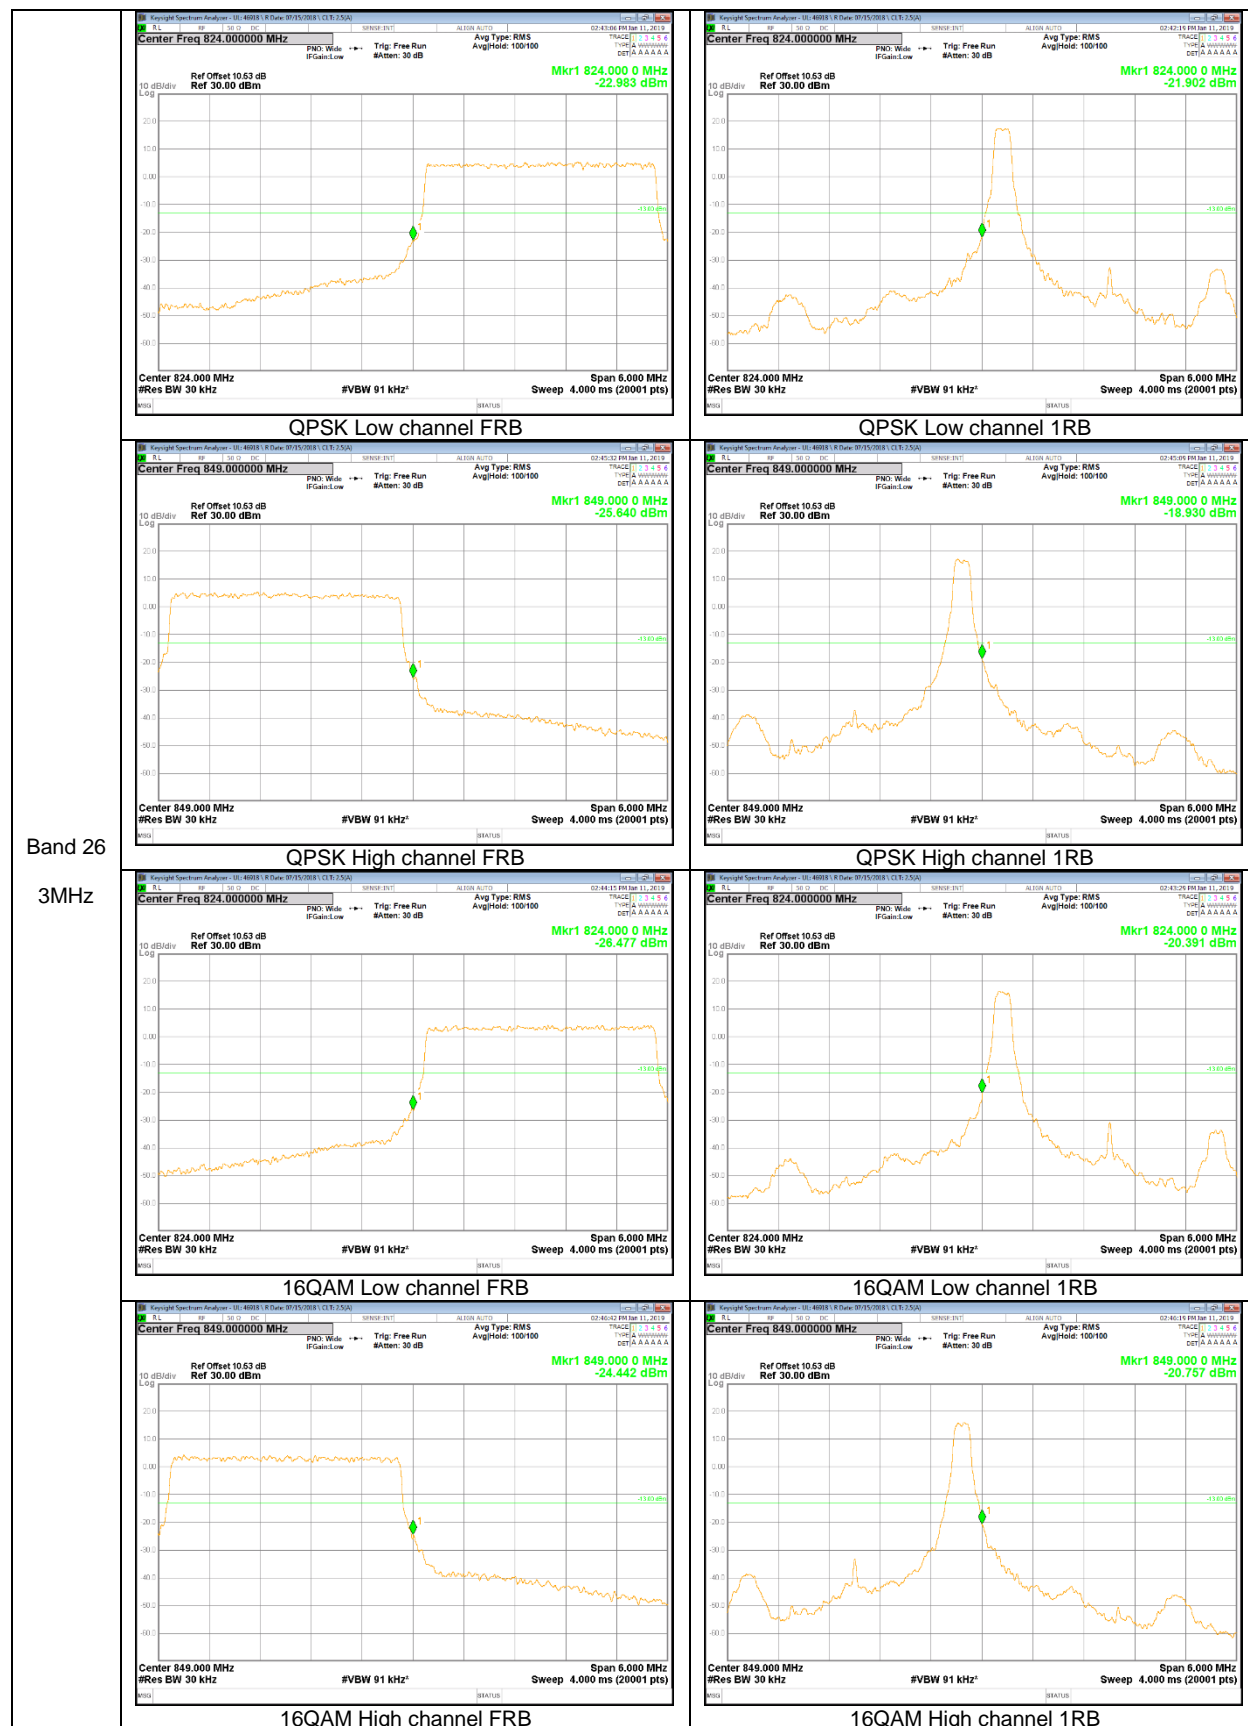

LTE Band 26

Band 26
15MHz

Band 26
10MHz

Band 26
5MHz

Band 26
 3MHz

LTE Band 66

Band 66
 15MHz

Band 66
10MHz

Band 66
 5MHz

Band 66
 3MHz

Band 66
1.4MHz

9.2.2. EMISSION MASK RESULT

LTE Band 26

LTE Band 41

Band 41
 20MHz