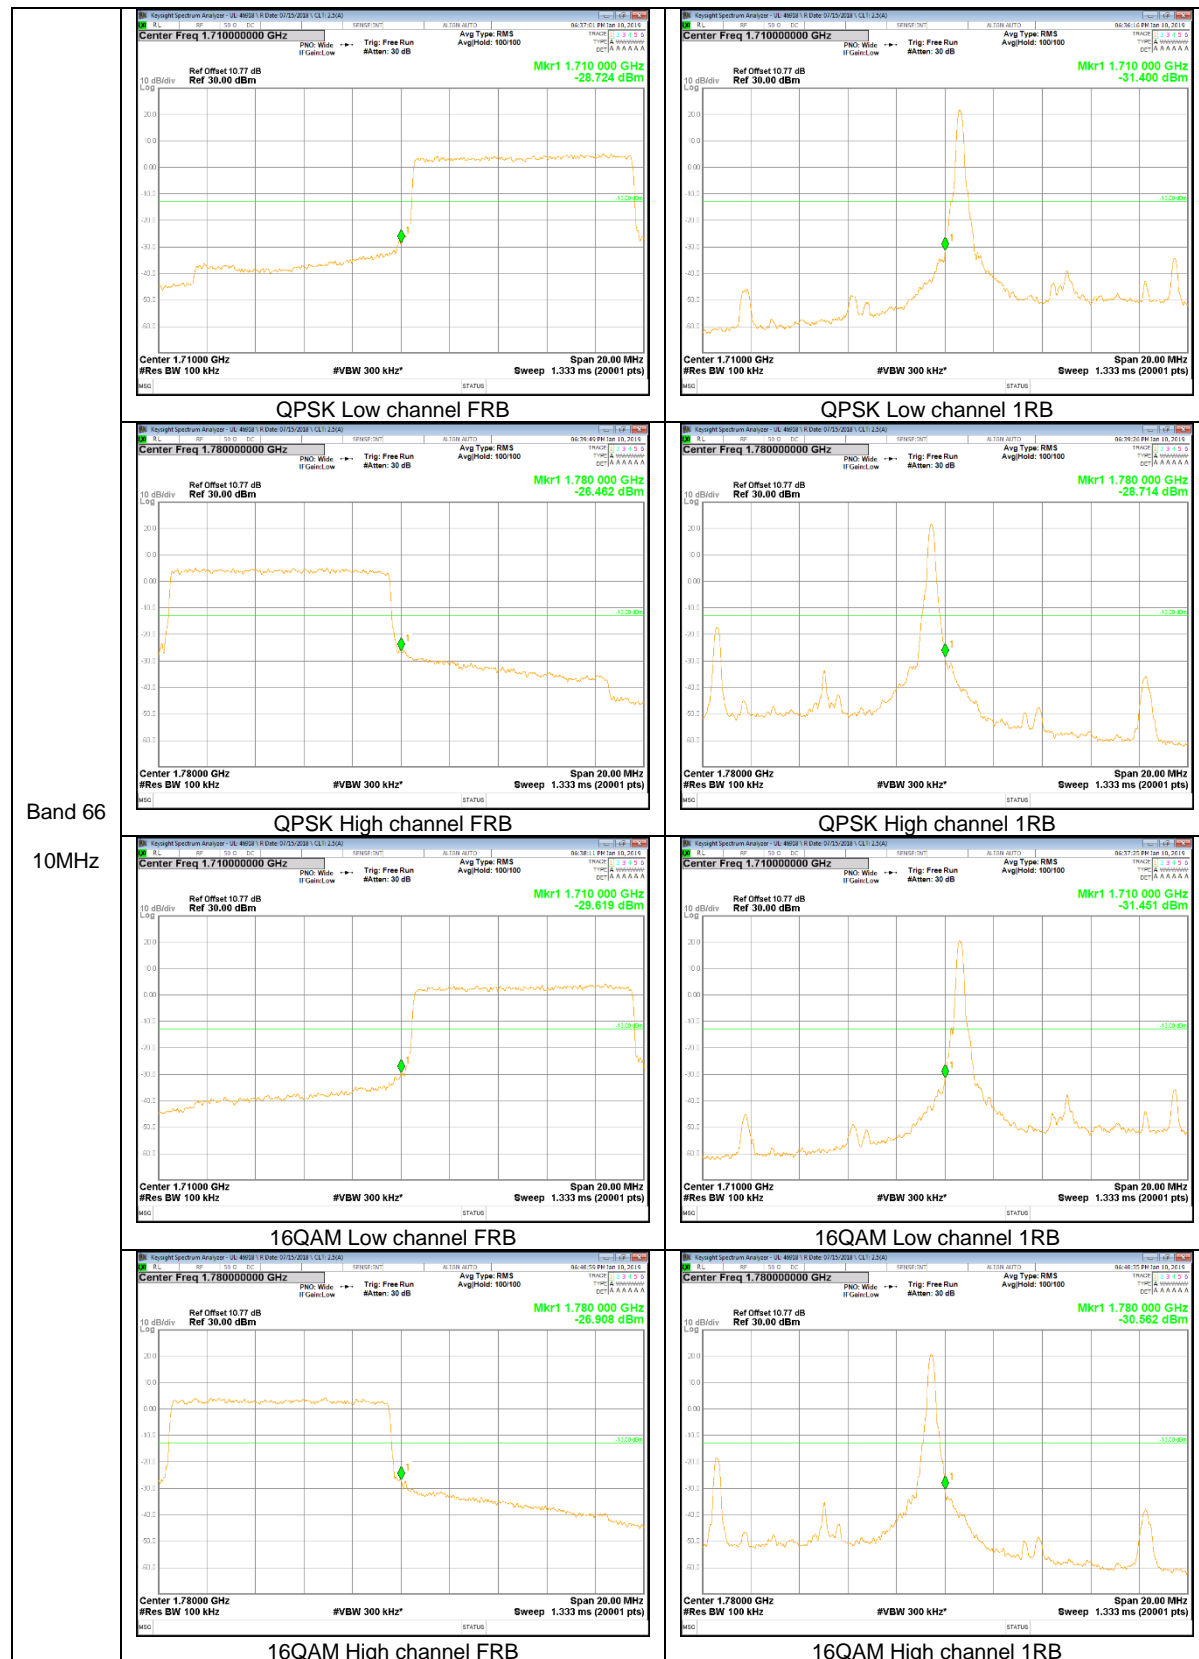

LTE Band 26

Band 26
15MHz

Band 26
10MHz

Band 26
5MHz

Band 26
 3MHz

LTE Band 66

Band 66
 15MHz

Band 66
10MHz

Band 66
 5MHz

Band 66
 3MHz

Band 66
1.4MHz

9.2.2. EMISSION MASK RESULT

LTE Band 26

LTE Band 41

Band 41
 20MHz