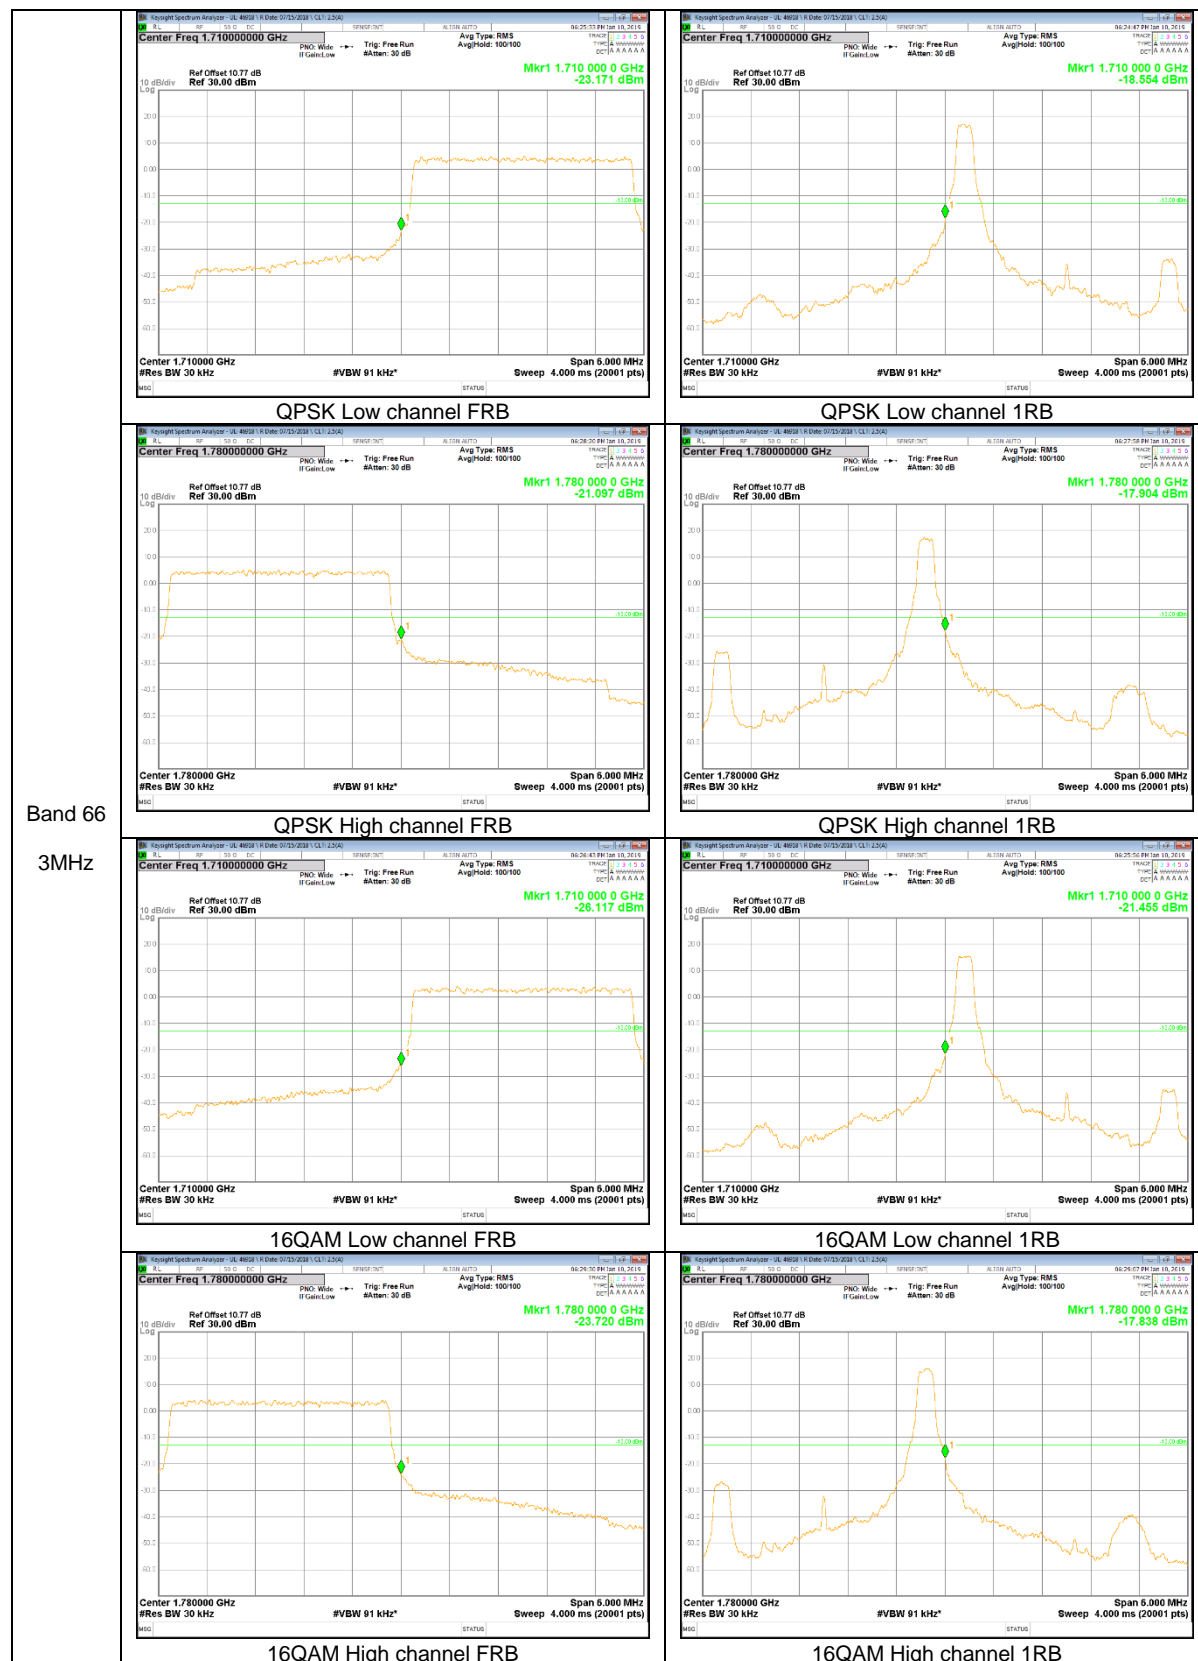

LTE Band 26

Band 26
15MHz

Band 26
10MHz

Band 26
5MHz

Band 26
 3MHz

LTE Band 66

Band 66
 15MHz

Band 66
10MHz

Band 66
 5MHz

Band 66
 3MHz

Band 66
1.4MHz

9.2.2. EMISSION MASK RESULT

LTE Band 26

LTE Band 41

Band 41
 20MHz