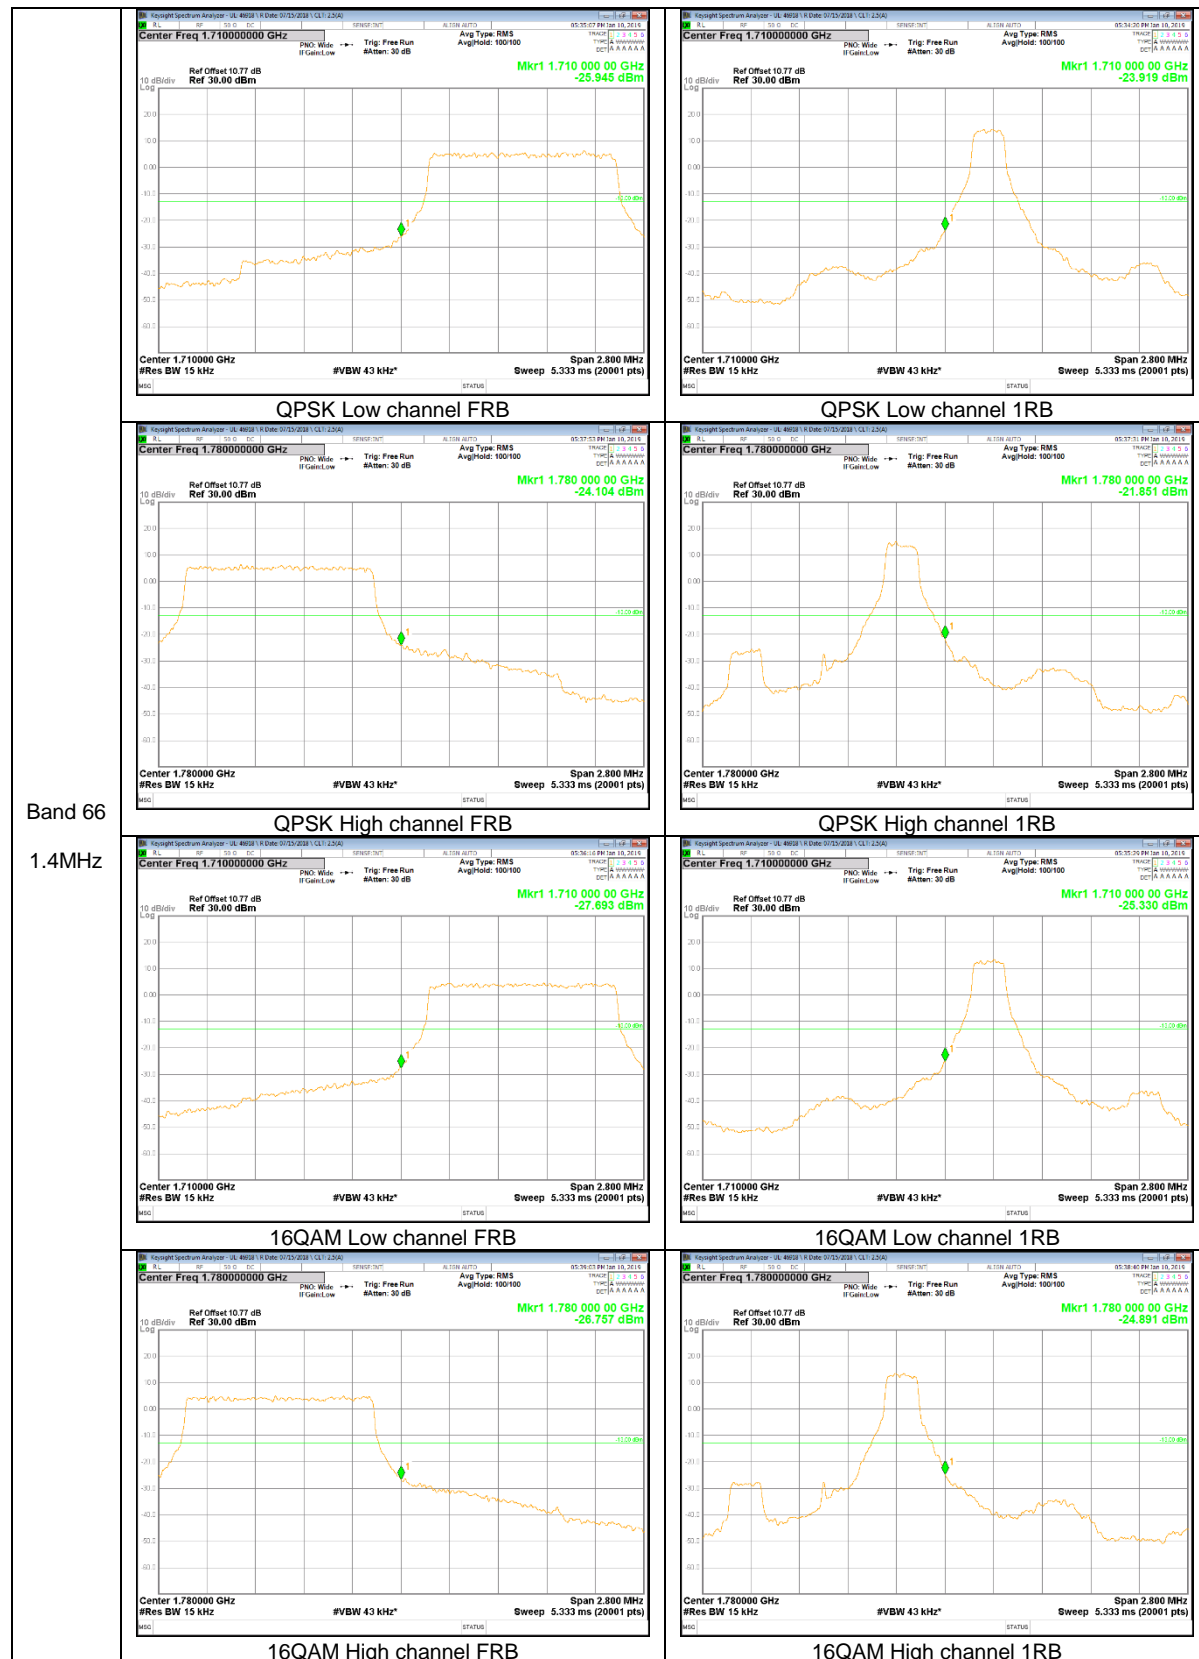

LTE Band 26

Band 26
15MHz

Band 26
10MHz

Band 26
5MHz

Band 26
 3MHz

LTE Band 66

Band 66
 15MHz

Band 66
10MHz

Band 66
 5MHz

Band 66
 3MHz

Band 66
1.4MHz

9.2.2. EMISSION MASK RESULT

LTE Band 26

LTE Band 41

Band 41
 20MHz