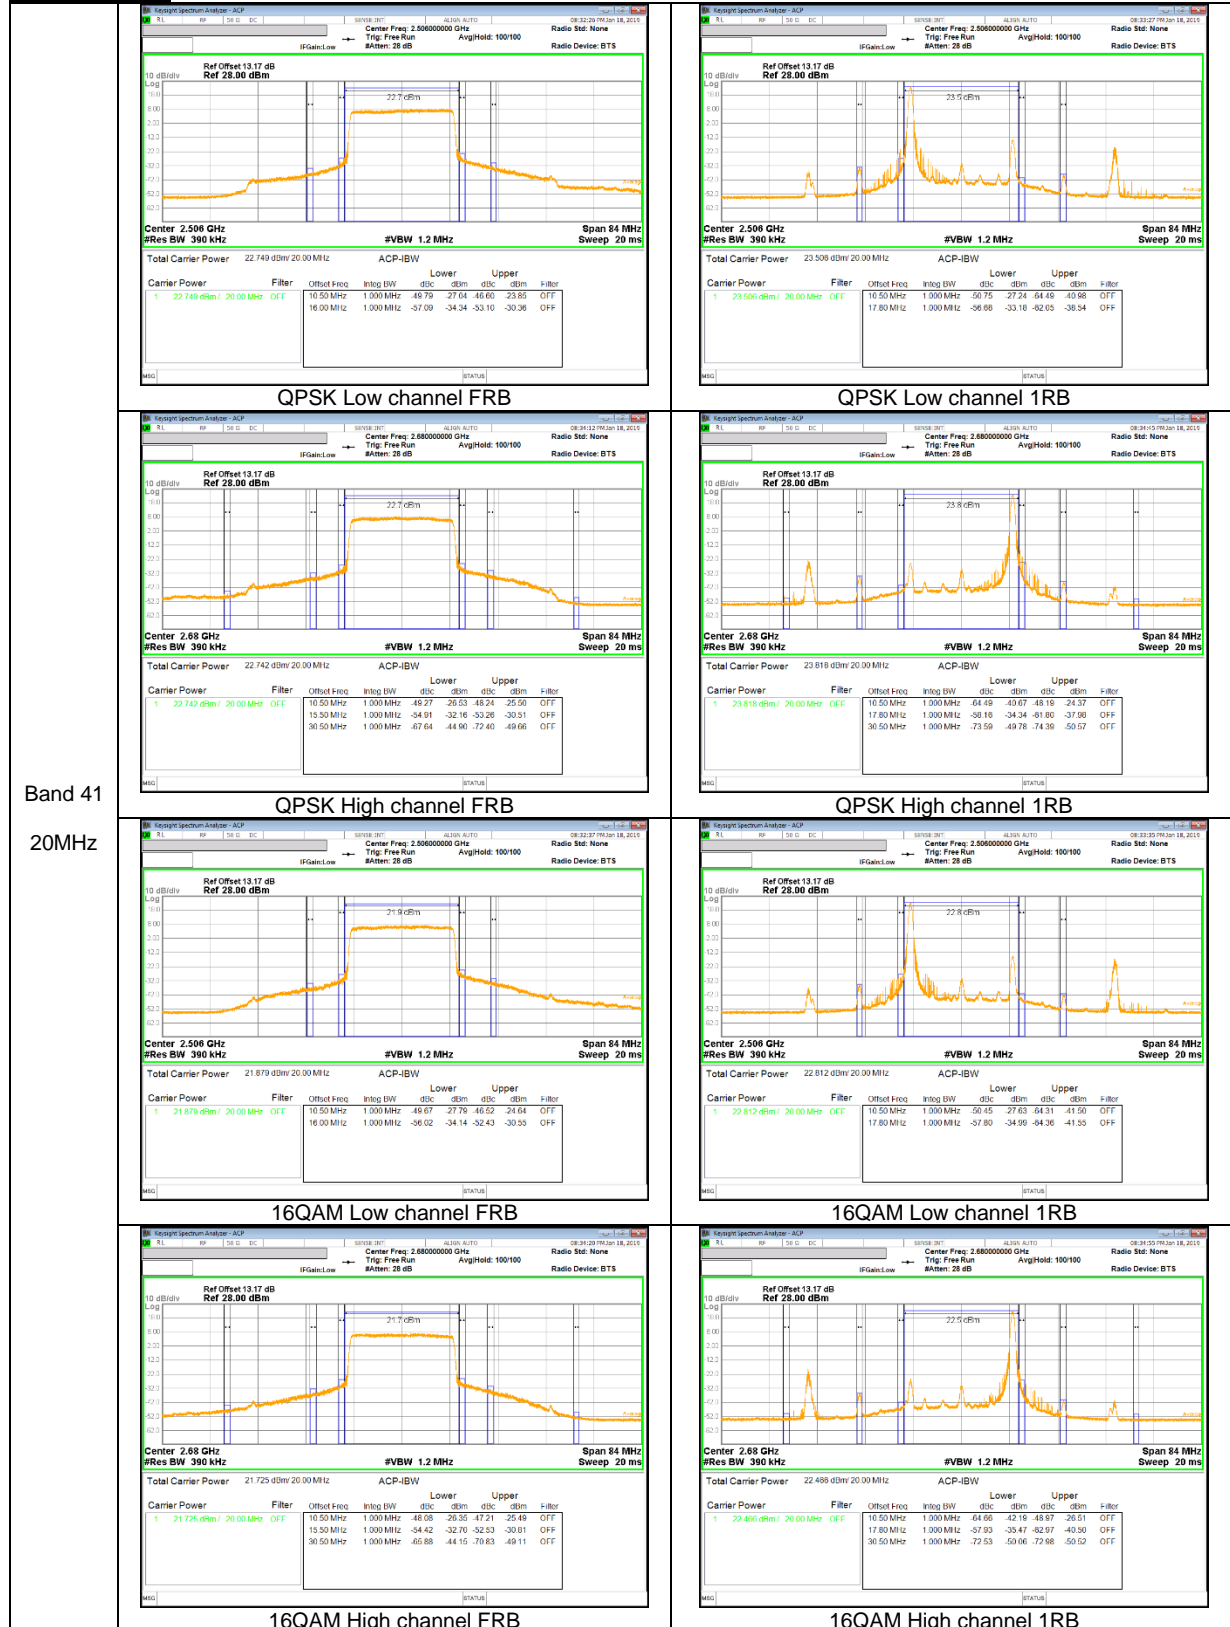

LTE Band 26

Band 26
15MHz

Band 26
10MHz

Band 26
5MHz

Band 26
 3MHz

LTE Band 66

Band 66
 15MHz

Band 66
10MHz

Band 66
 5MHz

Band 66
 3MHz

Band 66
1.4MHz

9.2.2. EMISSION MASK RESULT

LTE Band 26

LTE Band 41

Band 41
 20MHz