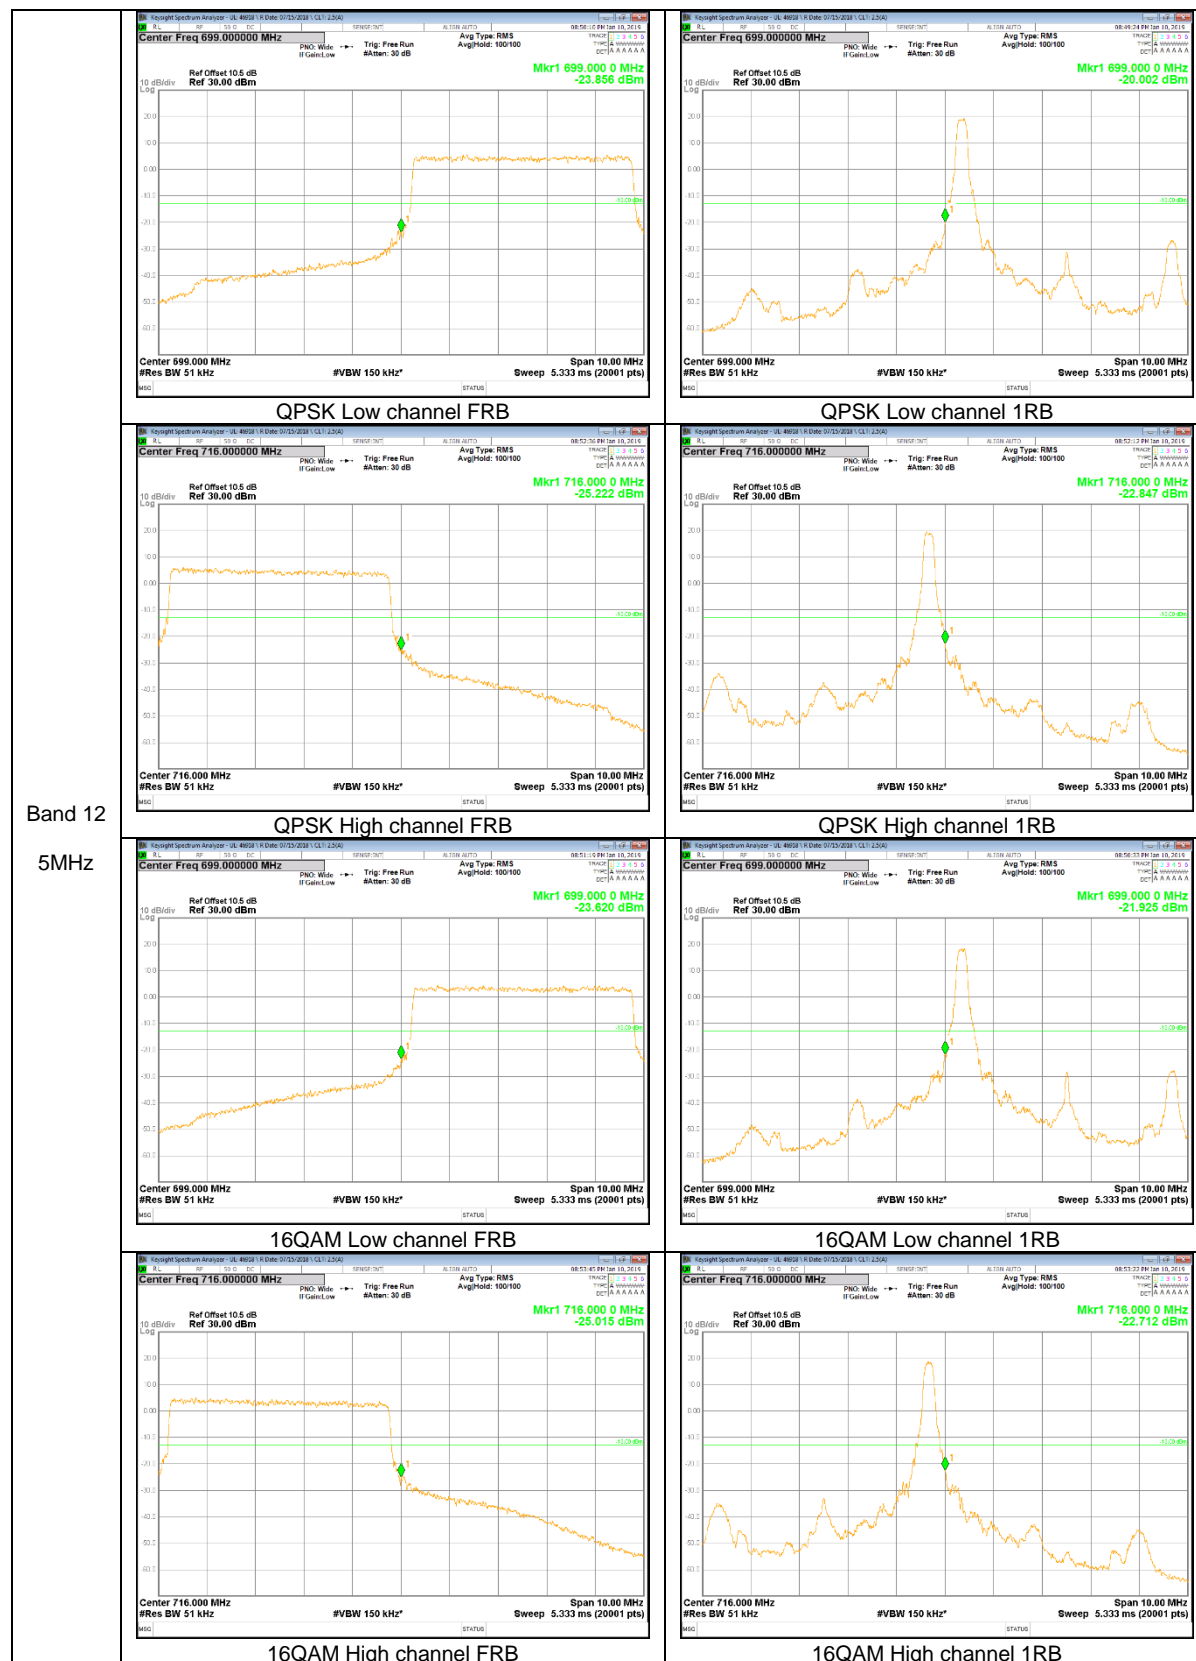

Band 2
 15MHz

Band 2
5MHz

Band 2
3MHz

LTE Band 5

Band 5
 10MHz

Band 5
5MHz

Band 5
3MHz

LTE Band 12

Band 12
 10MHz

Band 12
5MHz

Band 12
 3MHz

Band 12
1.4MHz

LTE Band 13

Band 13
 10MHz