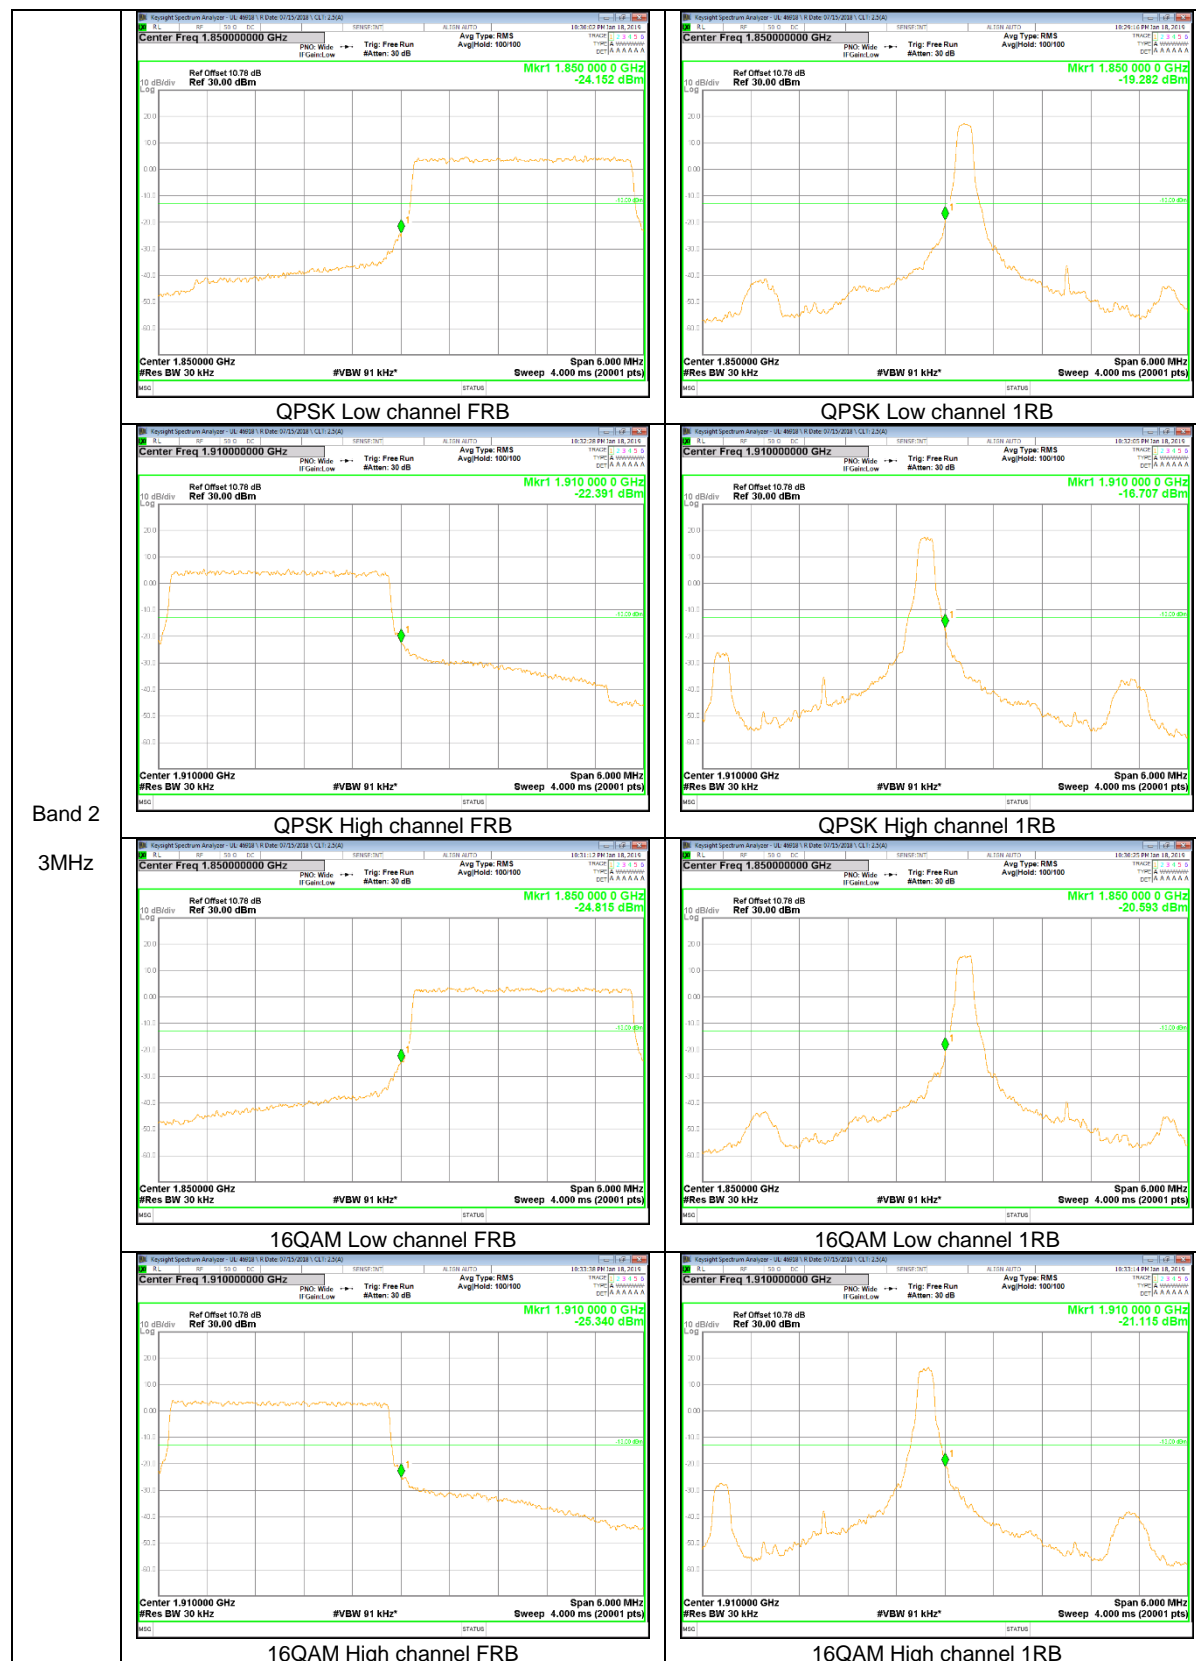

Band 2
 15MHz

Band 2
5MHz

Band 2
3MHz

LTE Band 5

Band 5
 10MHz

Band 5
5MHz

Band 5
3MHz

LTE Band 12

Band 12
 10MHz

Band 12
5MHz

Band 12
 3MHz

Band 12
1.4MHz

LTE Band 13

Band 13
 10MHz