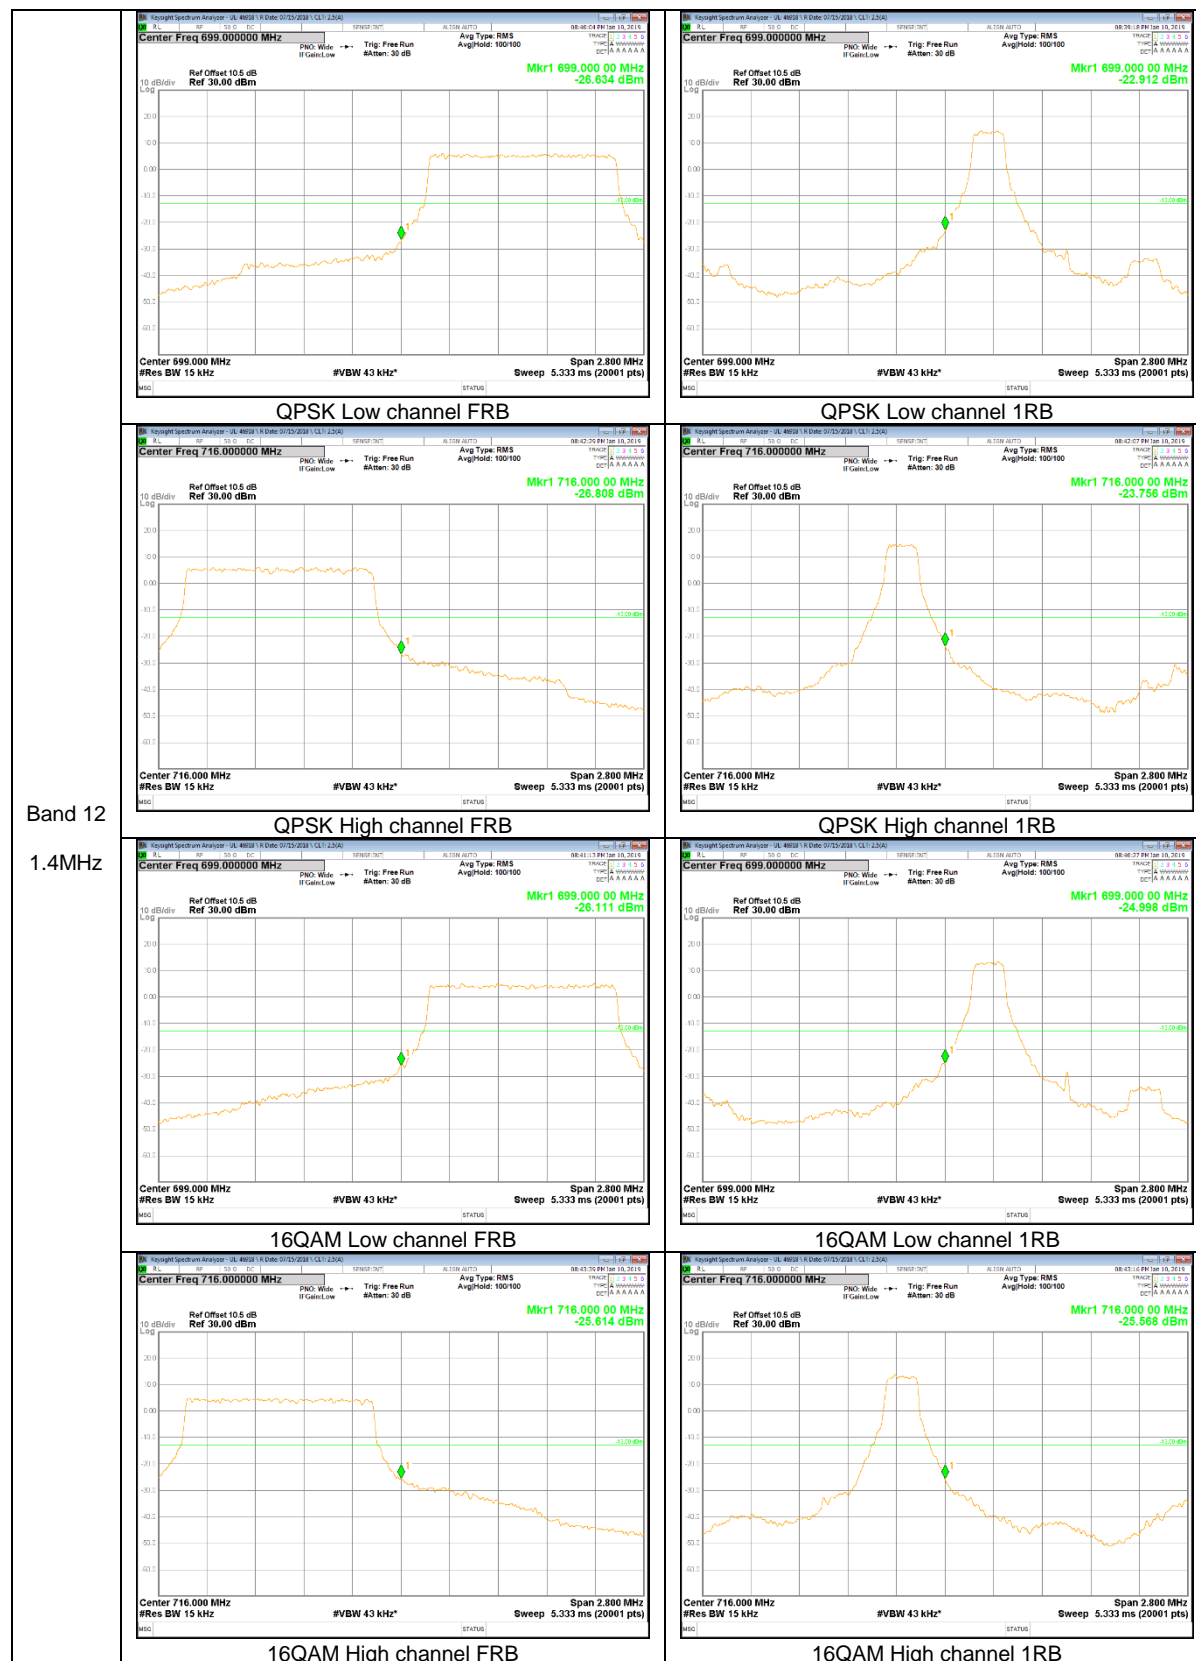

Band 2
 15MHz

Band 2
5MHz

Band 2
3MHz

LTE Band 5

Band 5
 10MHz

Band 5
5MHz

Band 5
3MHz

LTE Band 12

Band 12
 10MHz

Band 12
5MHz

Band 12
 3MHz

Band 12
1.4MHz

LTE Band 13

Band 13
 10MHz