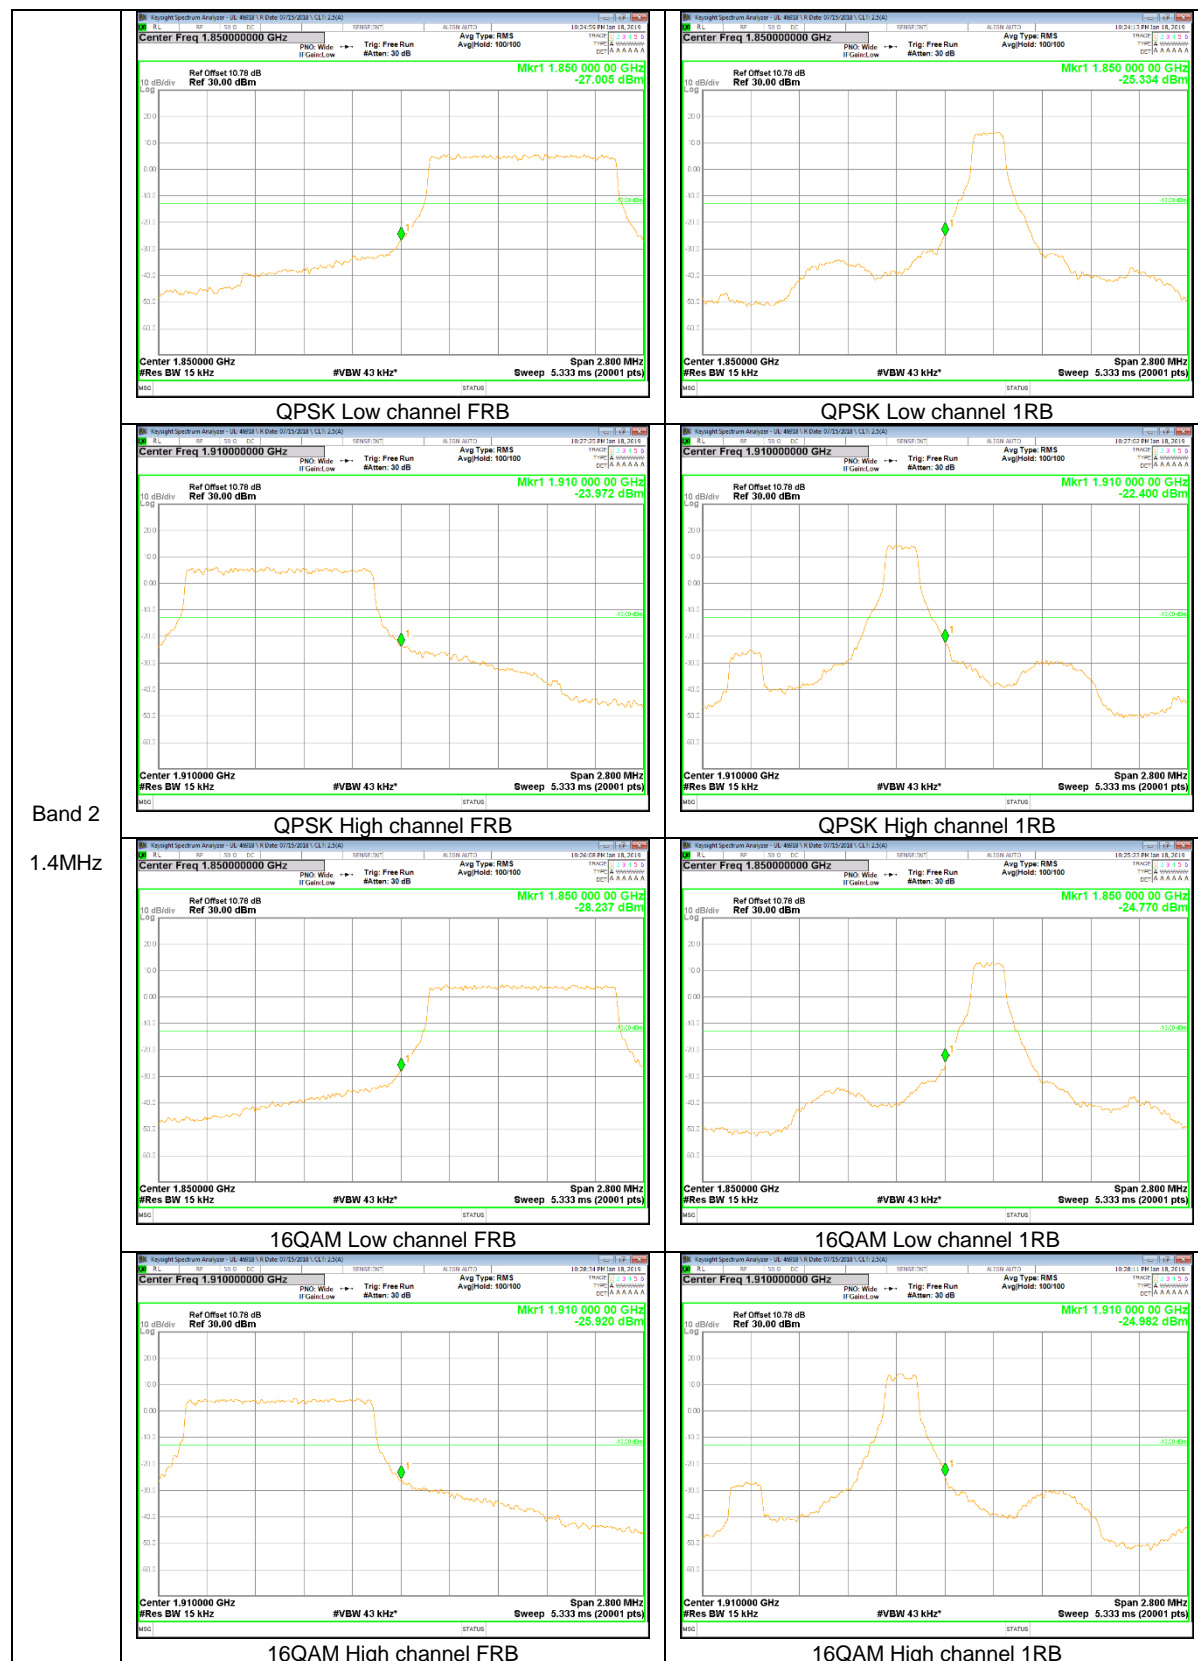

Band 2
 15MHz

Band 2
5MHz

Band 2
3MHz

LTE Band 5

Band 5
 10MHz

Band 5
5MHz

Band 5
3MHz

LTE Band 12

Band 12
 10MHz

Band 12
5MHz

Band 12
 3MHz

Band 12
1.4MHz

LTE Band 13

Band 13
 10MHz