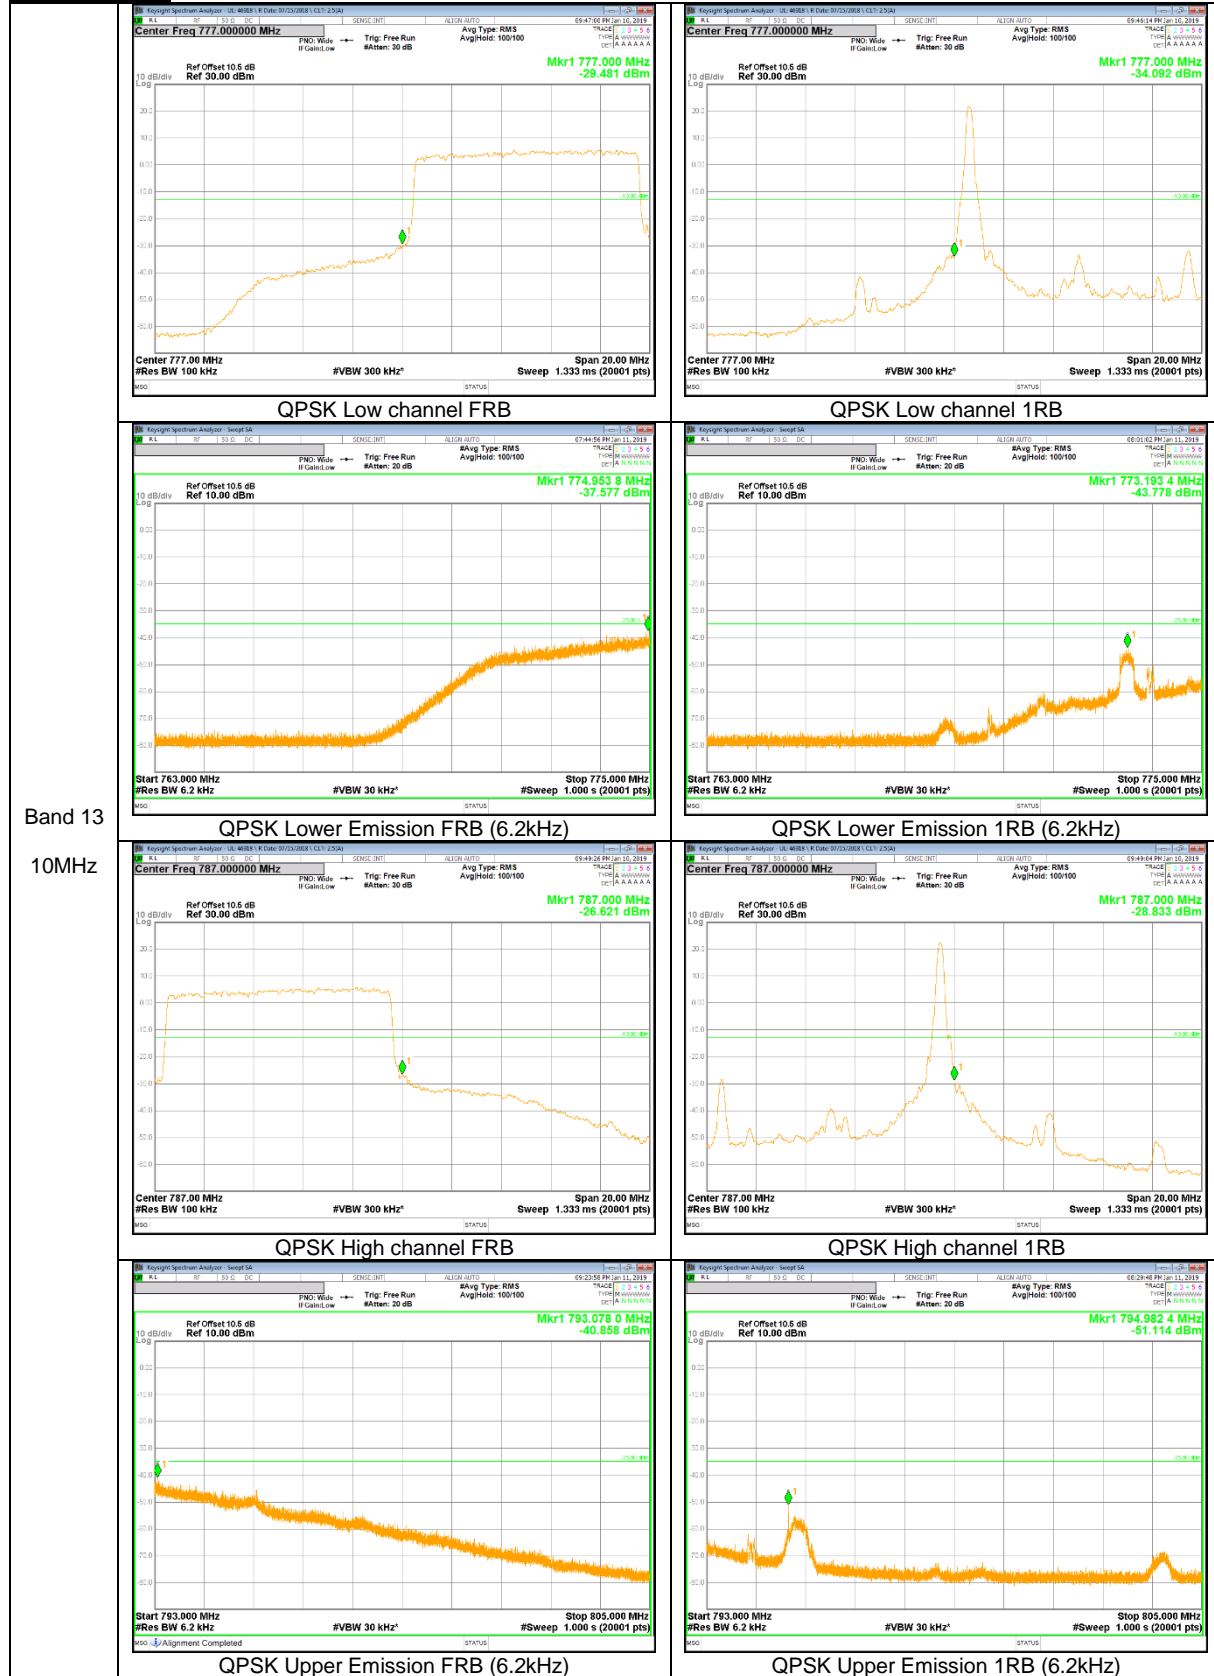

Band 2
 15MHz

Band 2
5MHz

Band 2
3MHz

LTE Band 5

Band 5
 10MHz

Band 5
5MHz

Band 5
3MHz

LTE Band 12

Band 12
 10MHz

Band 12
5MHz

Band 12
 3MHz

Band 12
1.4MHz

LTE Band 13

Band 13
 10MHz