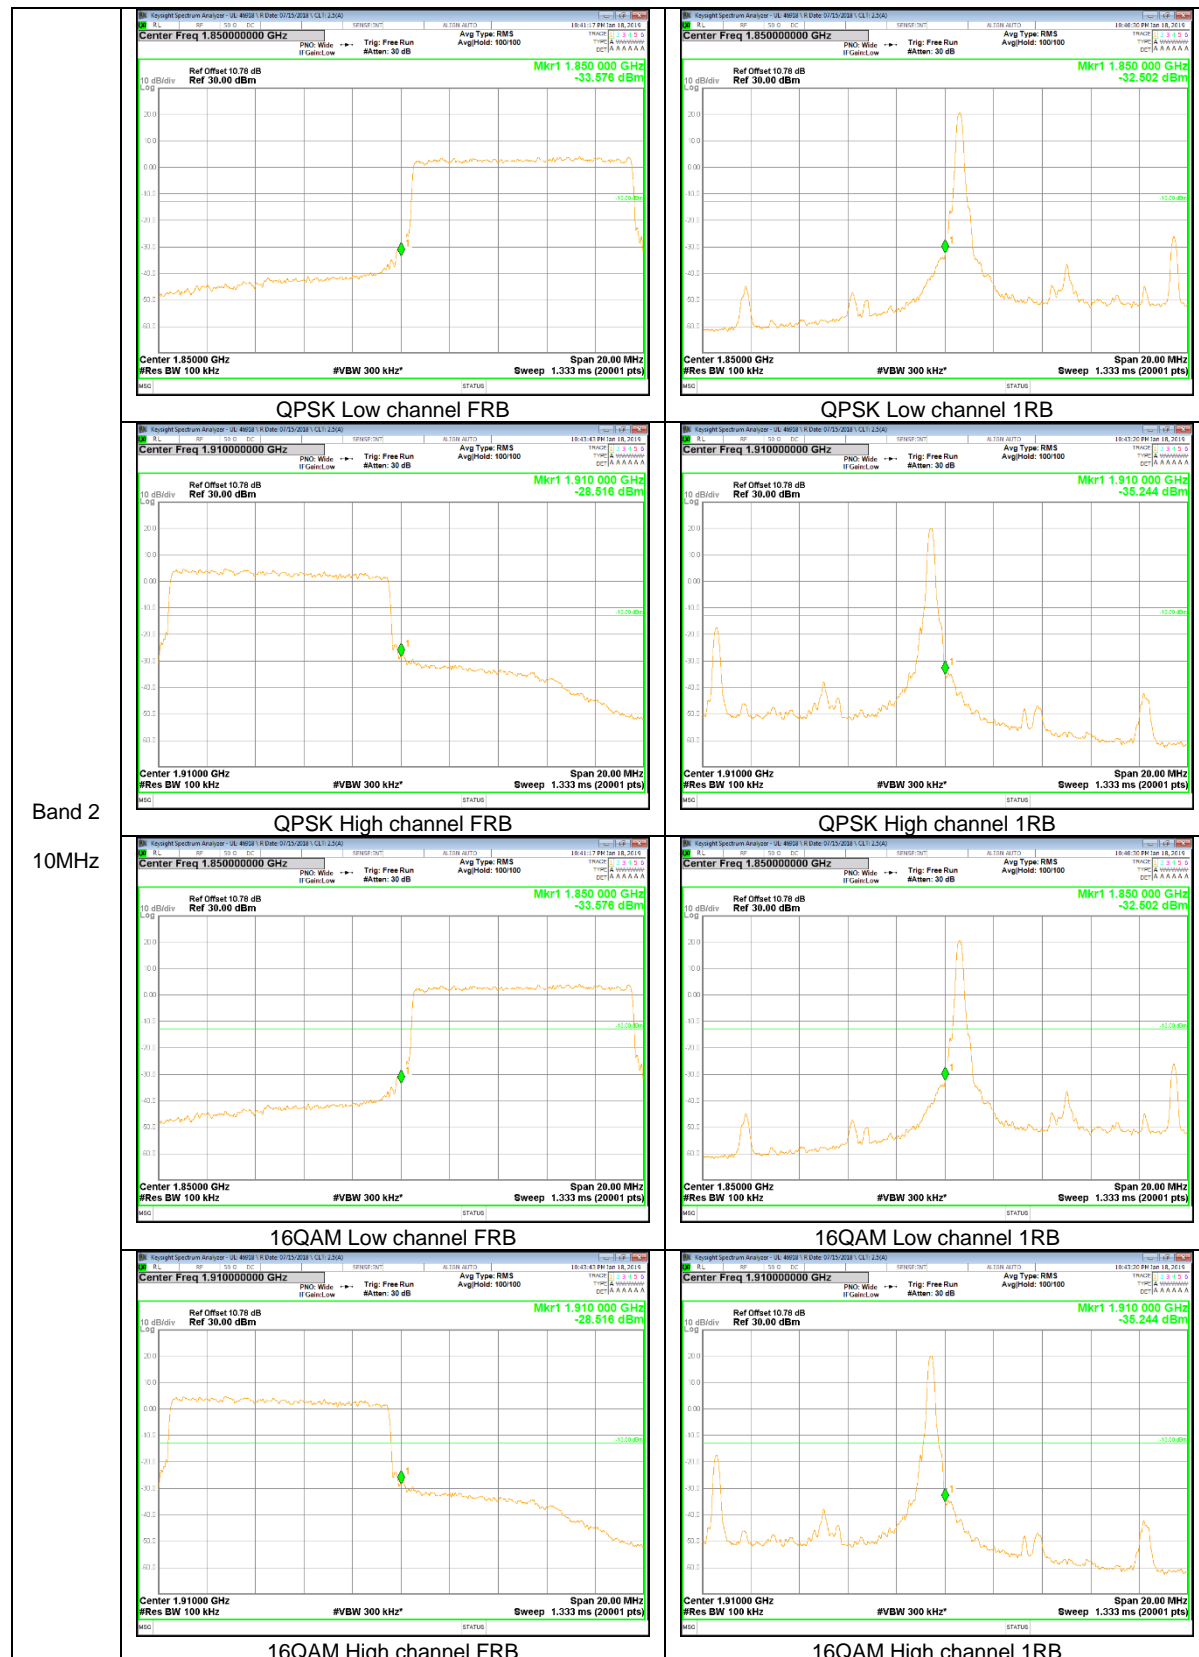

Band 2
 15MHz

Band 2
5MHz

Band 2
3MHz

LTE Band 5

Band 5
 10MHz

Band 5
5MHz

Band 5
3MHz

LTE Band 12

Band 12
 10MHz

Band 12
5MHz

Band 12
 3MHz

Band 12
1.4MHz

LTE Band 13

Band 13
 10MHz