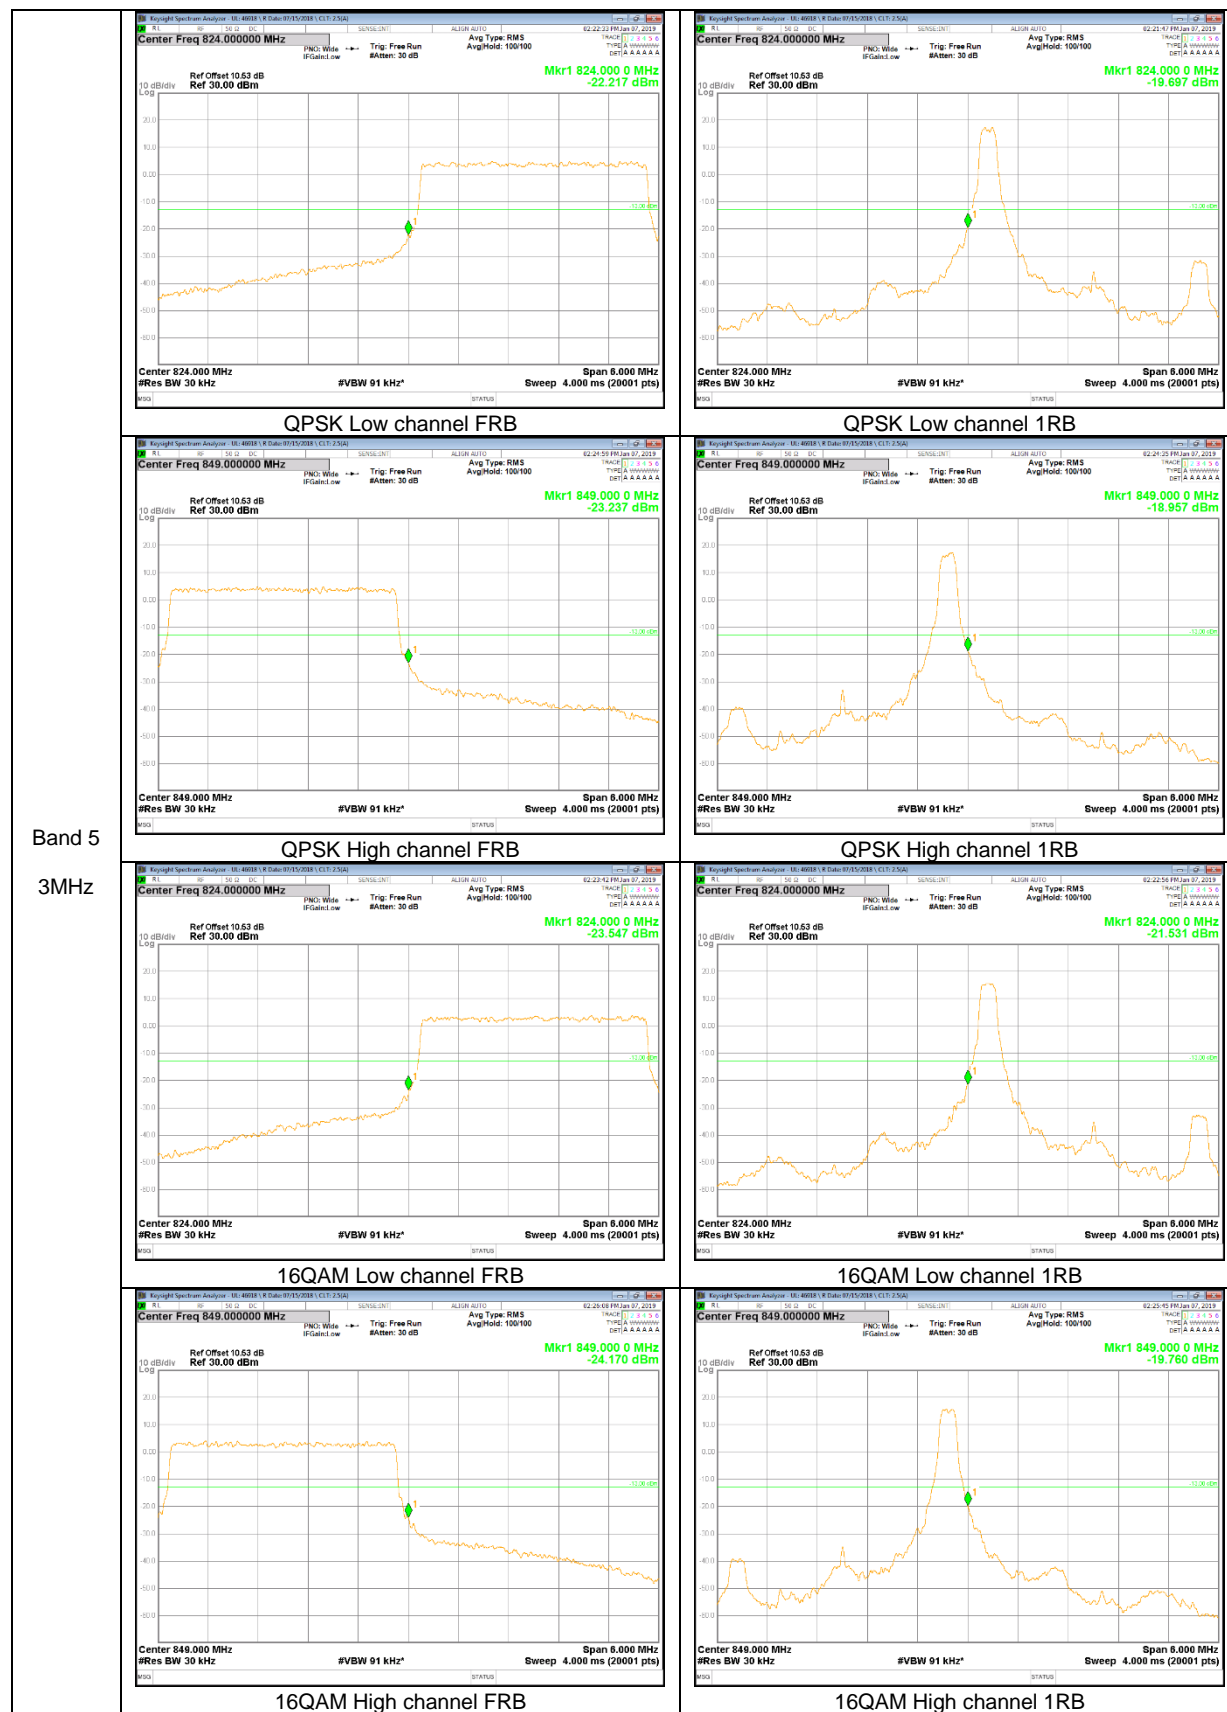

Band 2
 15MHz

Band 2
5MHz

Band 2
3MHz

LTE Band 5

Band 5
 10MHz

Band 5
5MHz

Band 5
3MHz

LTE Band 12

Band 12
 10MHz

Band 12
5MHz

Band 12
 3MHz

Band 12
1.4MHz

LTE Band 13

Band 13
 10MHz