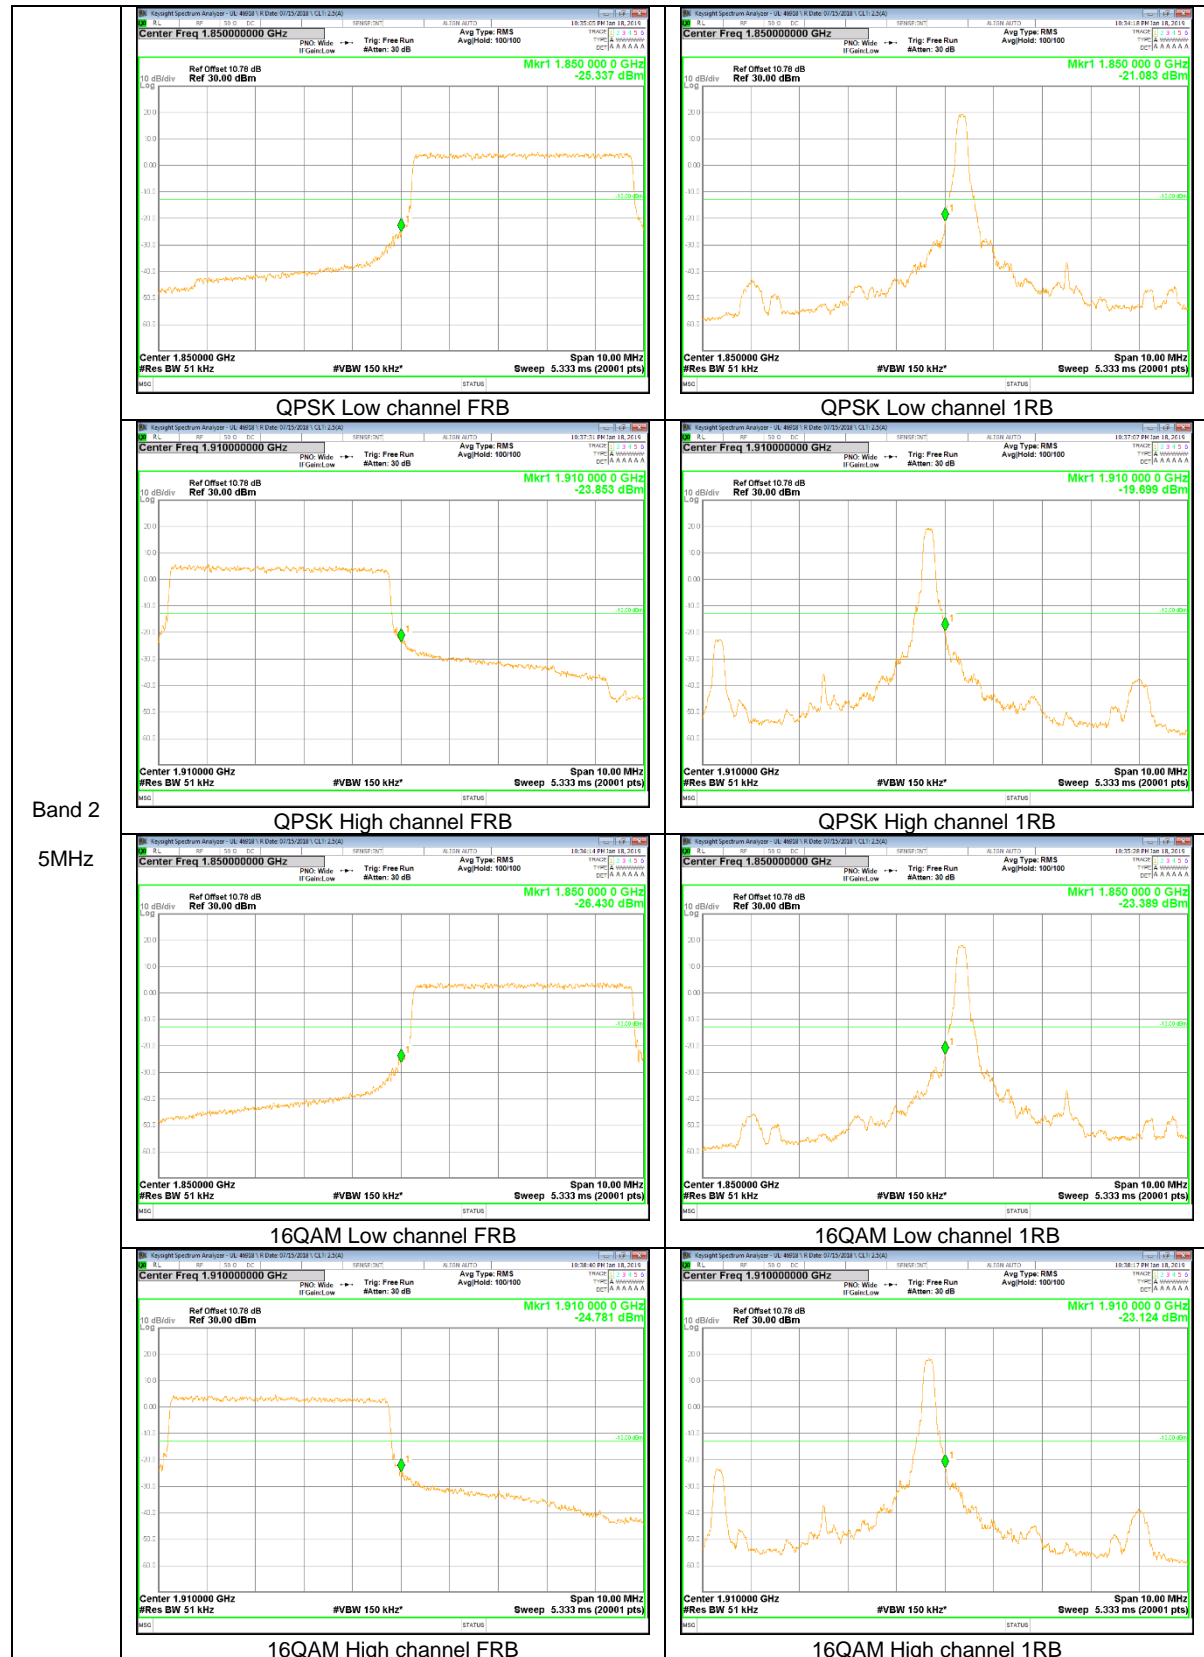

Band 2
 15MHz

Band 2
5MHz

Band 2
3MHz

LTE Band 5

Band 5
 10MHz

Band 5
5MHz

Band 5
3MHz

LTE Band 12

Band 12
 10MHz

Band 12
5MHz

Band 12
 3MHz

Band 12
1.4MHz

LTE Band 13

Band 13
 10MHz