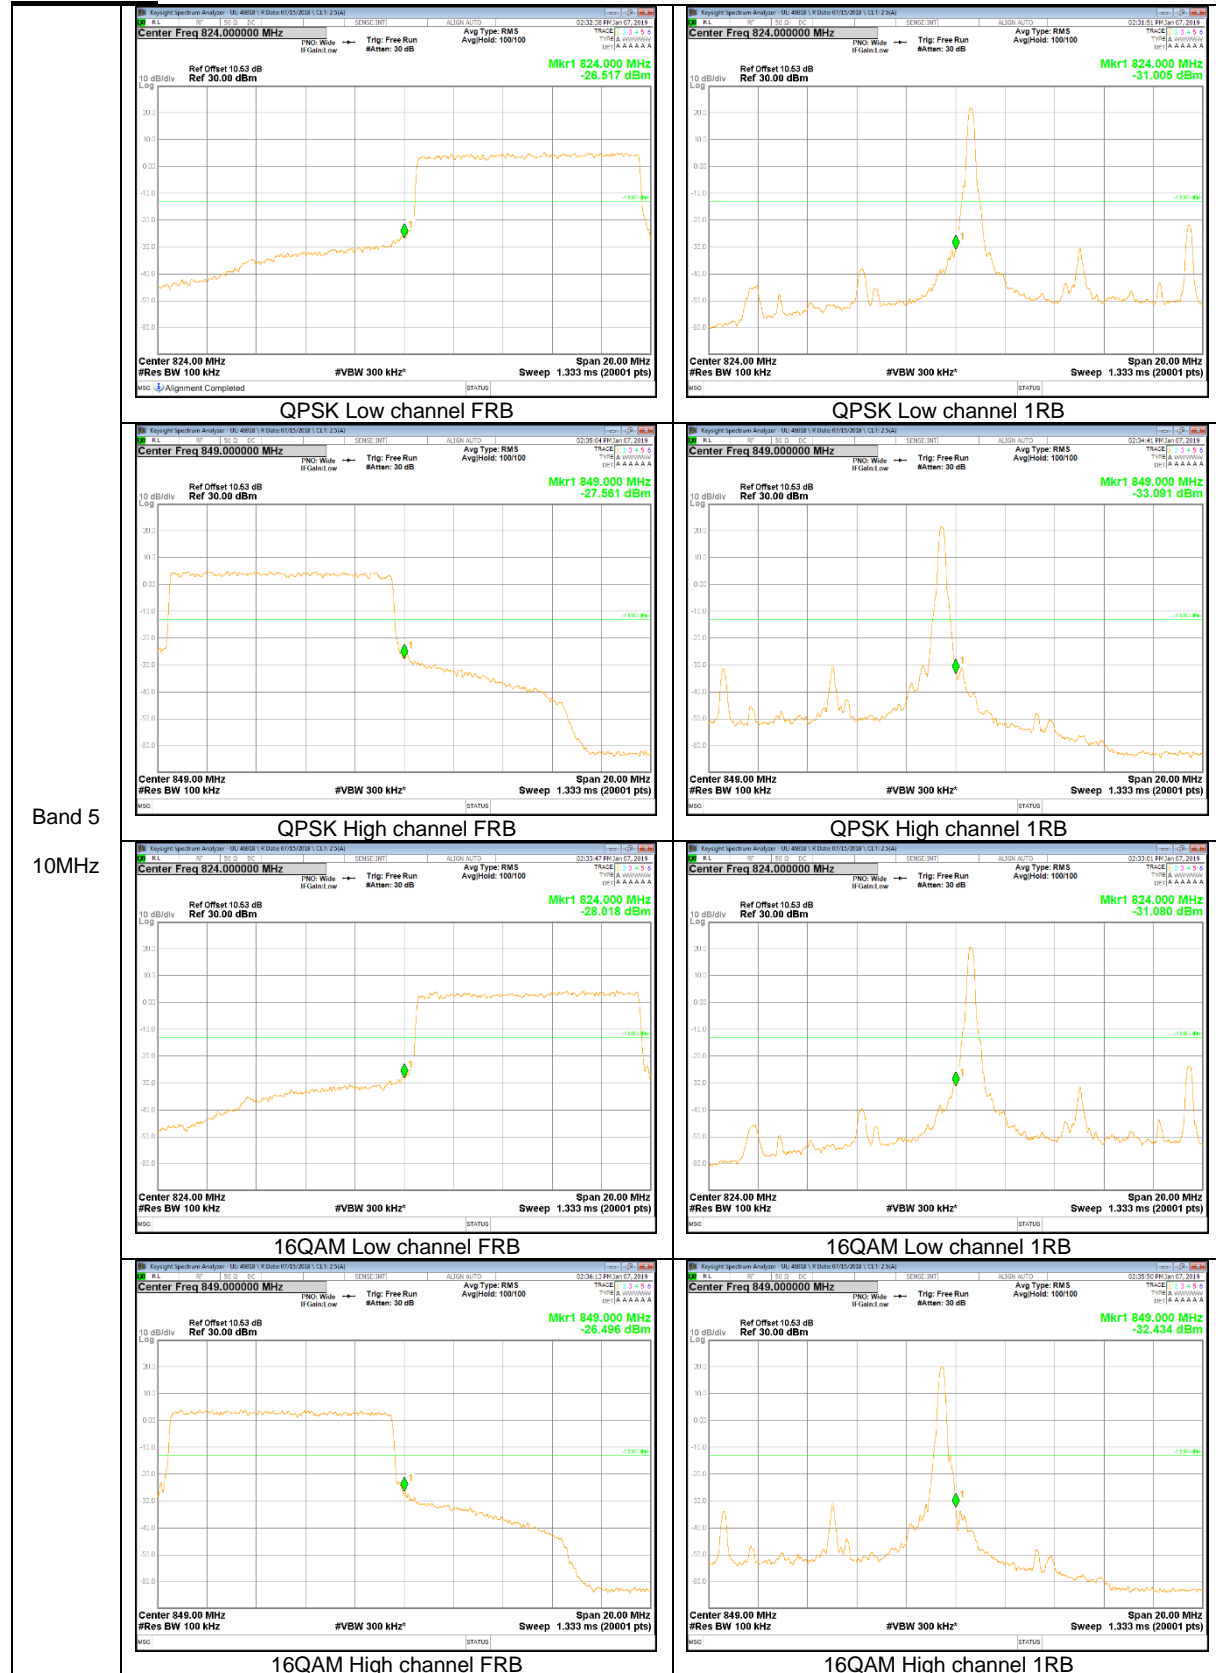

Band 2
 15MHz

Band 2
5MHz

Band 2
3MHz

LTE Band 5

Band 5
 10MHz

Band 5
5MHz

Band 5
3MHz

LTE Band 12

Band 12
 10MHz

Band 12
5MHz

Band 12
 3MHz

Band 12
1.4MHz

LTE Band 13

Band 13
 10MHz