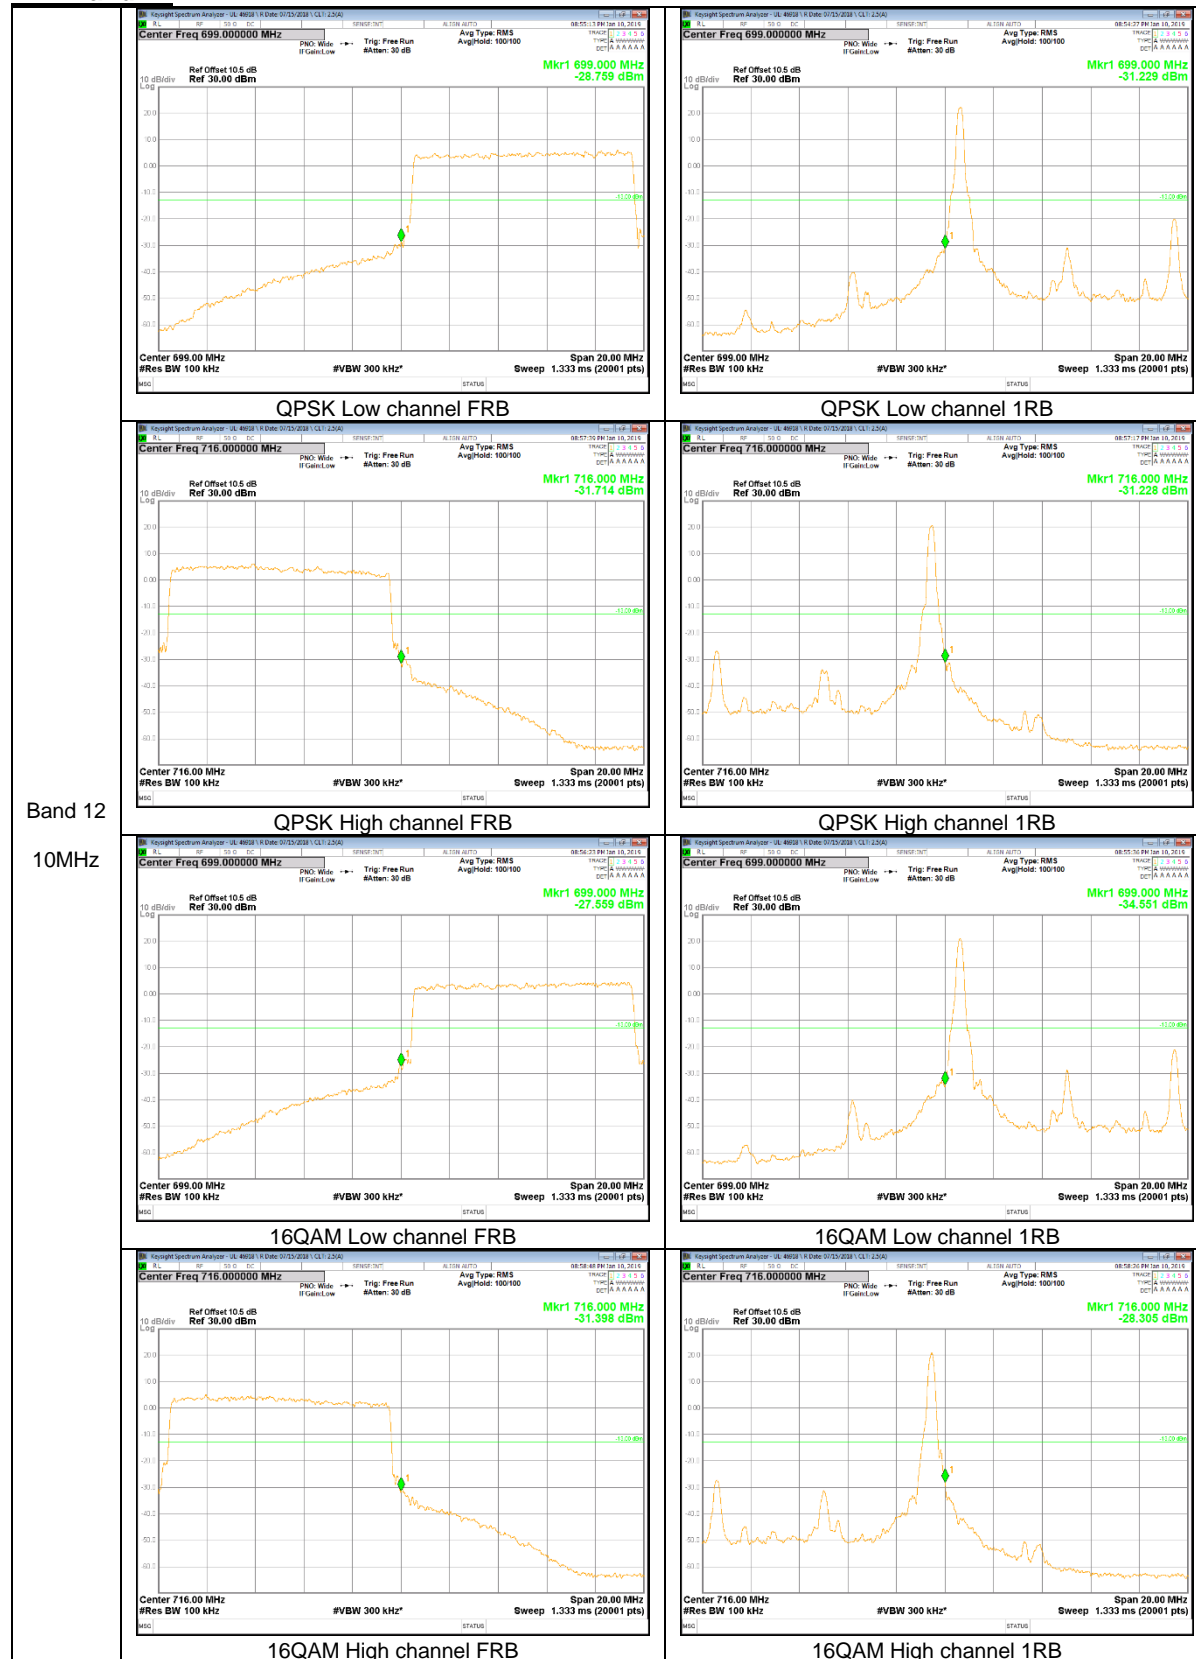

Band 2
 15MHz

Band 2
5MHz

Band 2
3MHz

LTE Band 5

Band 5
 10MHz

Band 5
5MHz

Band 5
3MHz

LTE Band 12

Band 12
 10MHz

Band 12
5MHz

Band 12
 3MHz

Band 12
1.4MHz

LTE Band 13

Band 13
 10MHz