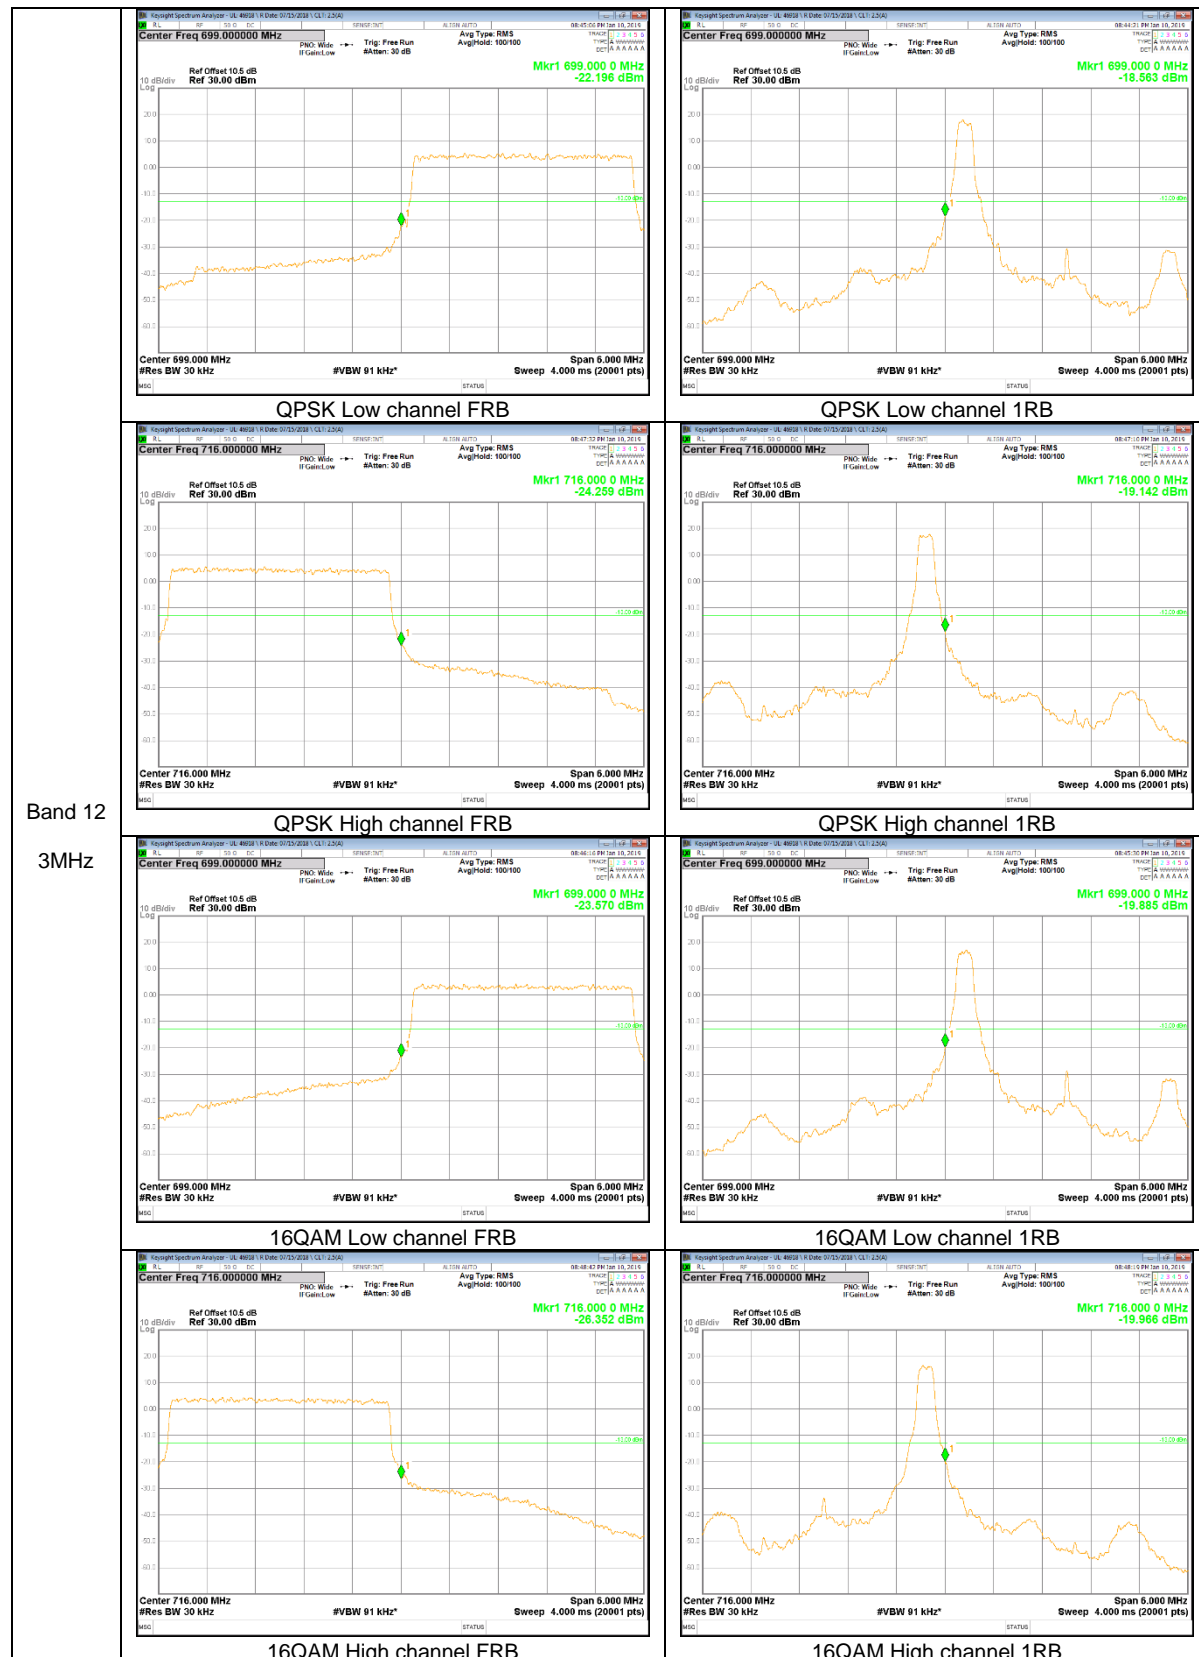

Band 2
 15MHz

Band 2
5MHz

Band 2
3MHz

LTE Band 5

Band 5
 10MHz

Band 5
5MHz

Band 5
3MHz

LTE Band 12

Band 12
 10MHz

Band 12
5MHz

Band 12
 3MHz

Band 12
1.4MHz

LTE Band 13

Band 13
 10MHz