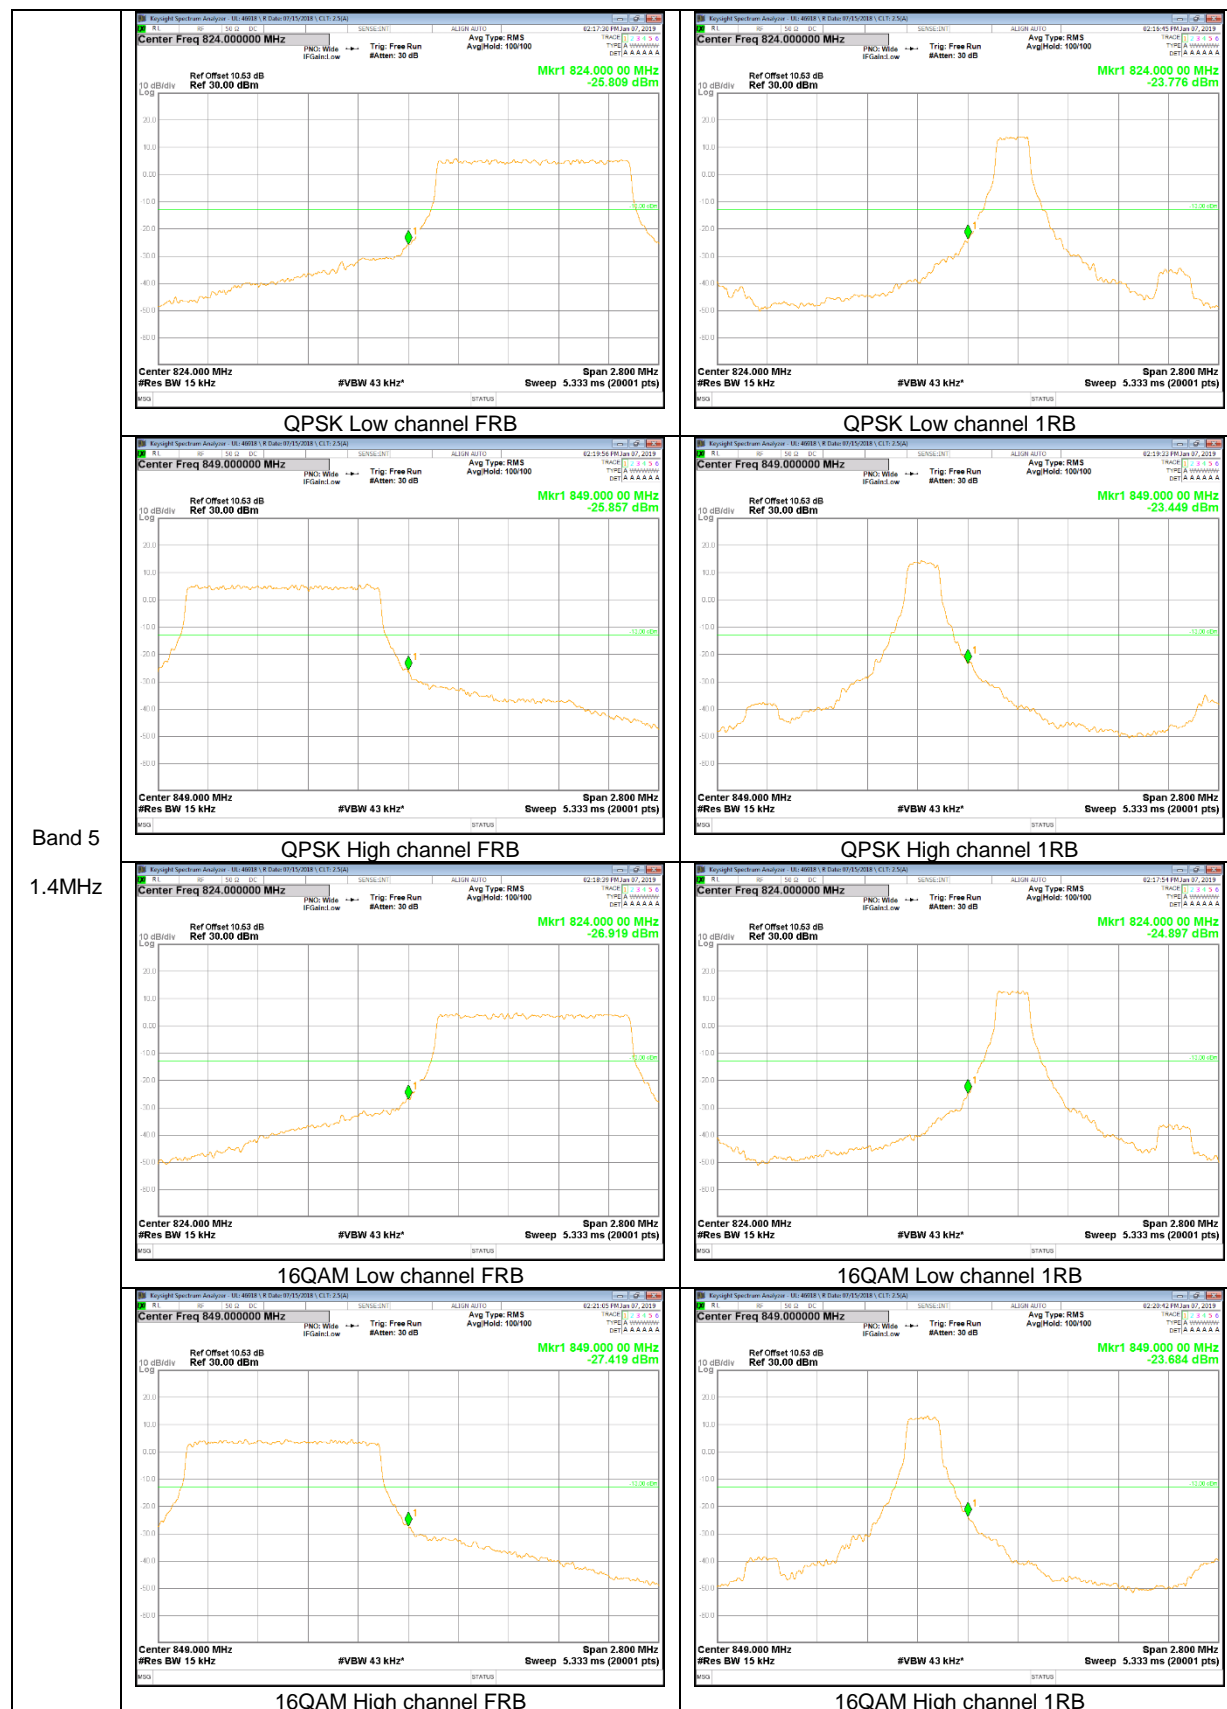

Band 2
 15MHz

Band 2
5MHz

Band 2
3MHz

LTE Band 5

Band 5
 10MHz

Band 5
5MHz

Band 5
3MHz

LTE Band 12

Band 12
 10MHz

Band 12
5MHz

Band 12
 3MHz

Band 12
1.4MHz

LTE Band 13

Band 13
 10MHz