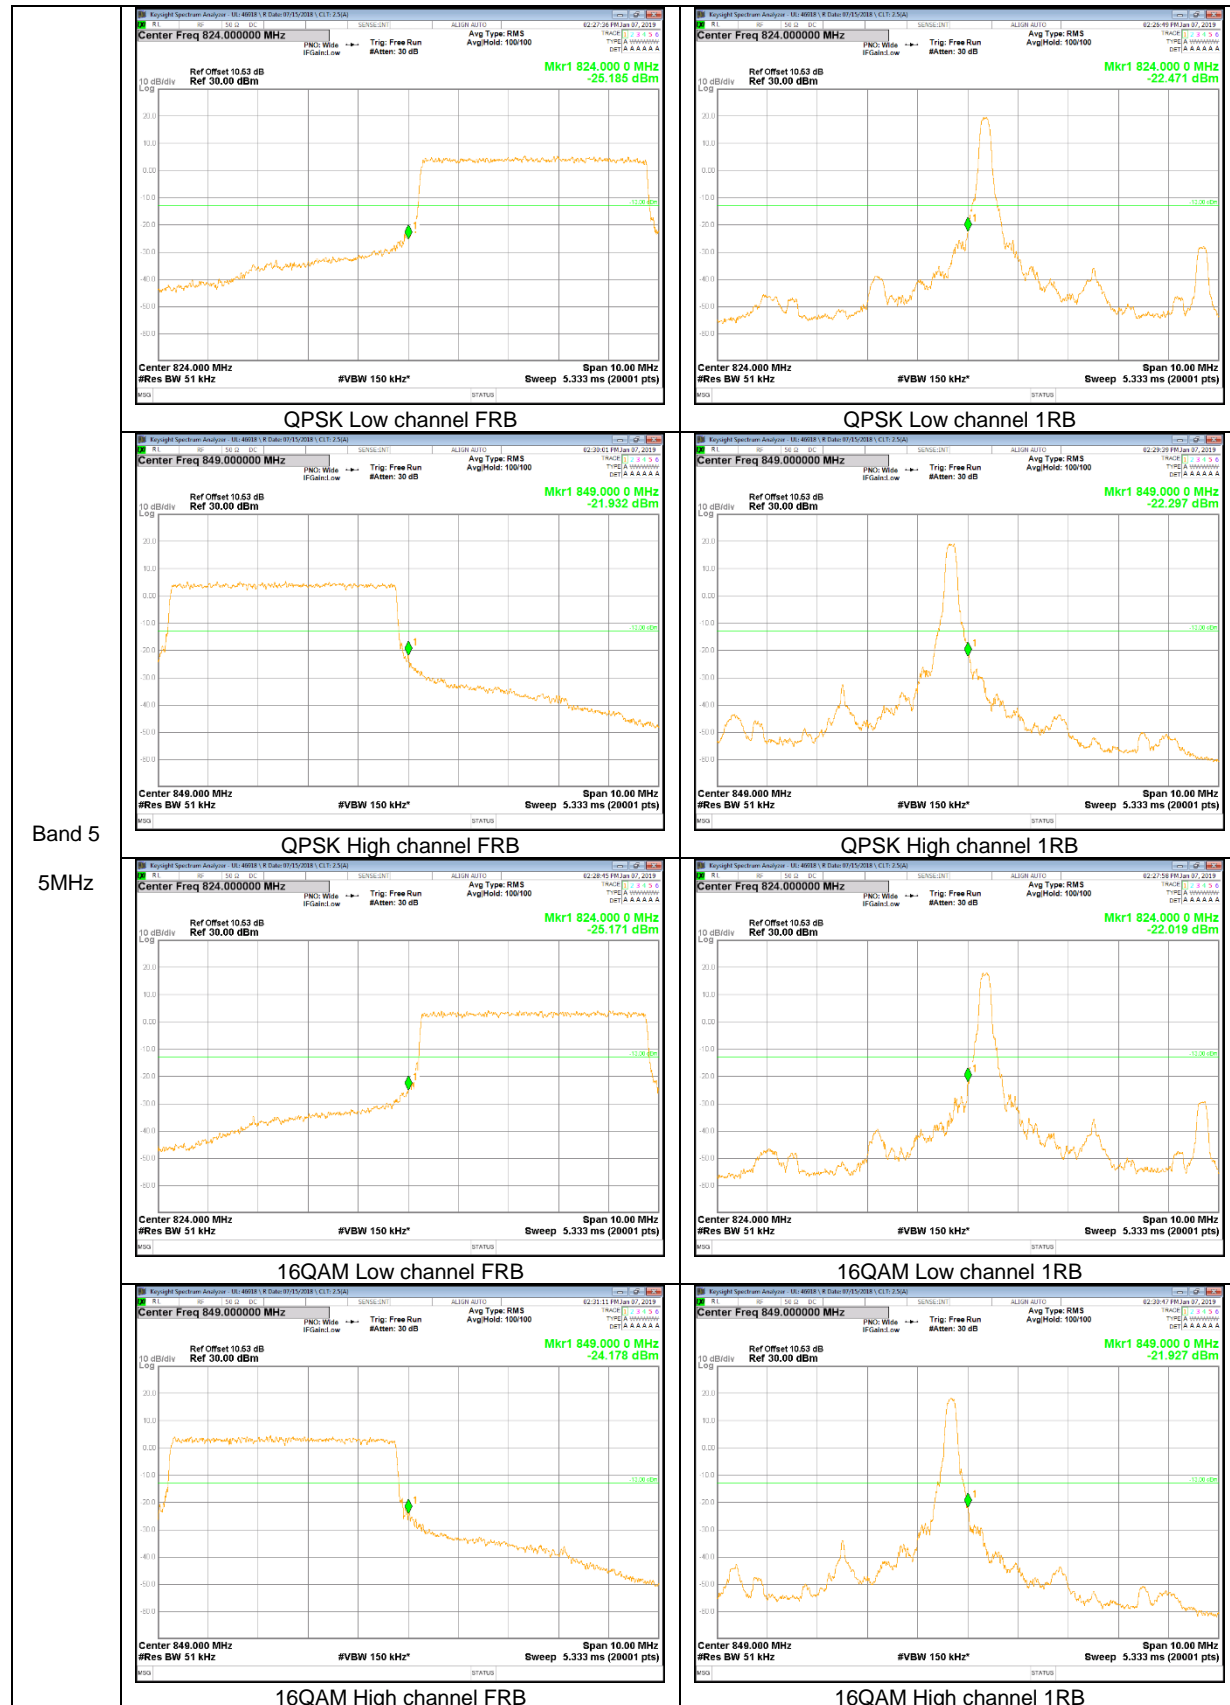

Band 2
 15MHz

Band 2
5MHz

Band 2
3MHz

LTE Band 5

Band 5
 10MHz

Band 5
5MHz

Band 5
3MHz

LTE Band 12

Band 12
 10MHz

Band 12
5MHz

Band 12
 3MHz

Band 12
1.4MHz

LTE Band 13

Band 13
 10MHz