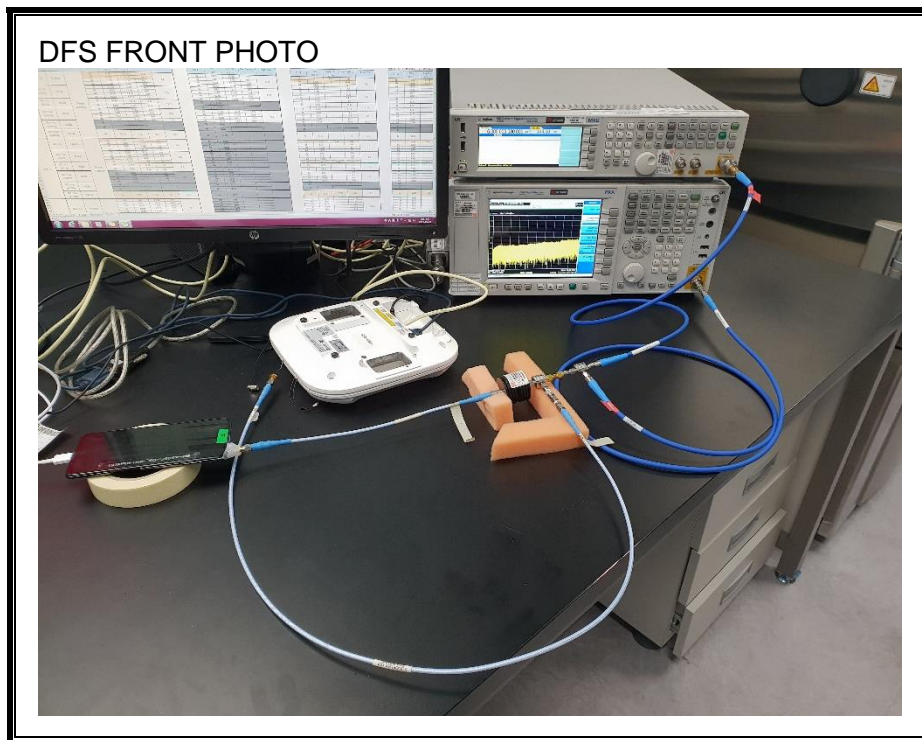

15. SETUP PHOTOS

ANTENNA PORT CONDUCTED RF MEASUREMENT SETUP

RADIATED RF MEASUREMENT SETUP (BELOW 1 GHz)

RADIATED RF MEASUREMENT SETUP (ABOVE 1 GHz)

RADIATED RF MEASUREMENT SETUP FOR PORTABLE CONFIGURATION

POWERLINE CONDUCTED EMISSIONS MEASUREMENT SETUP

DYNAMIC FREQUENCY SELECTION MEASUREMENT SETUP

END OF REPORT