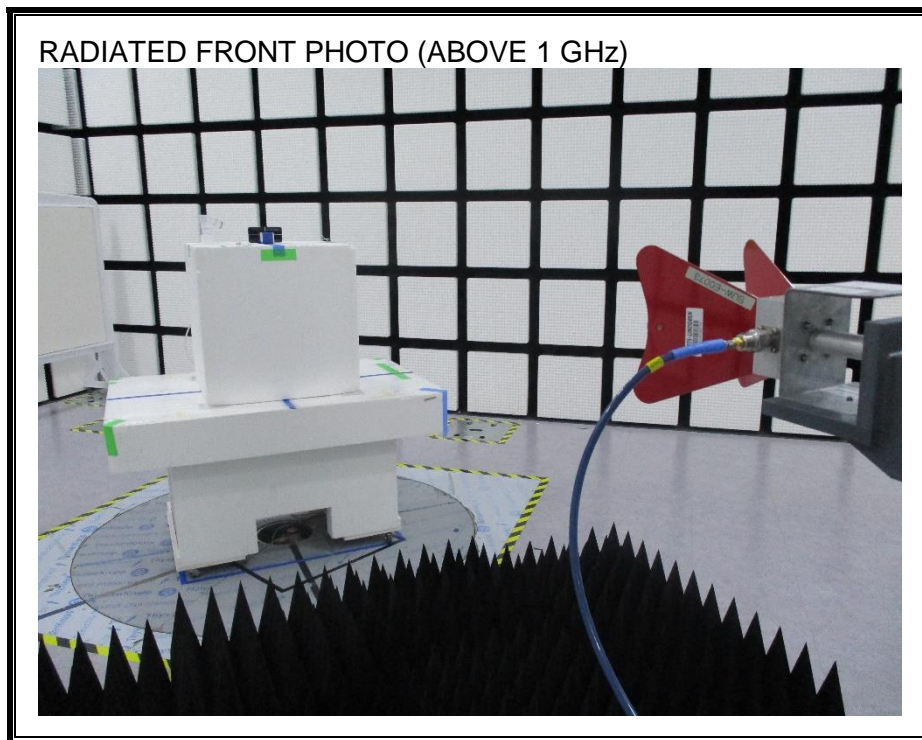

15. SETUP PHOTOS

ANTENNA PORT CONDUCTED RF MEASUREMENT SETUP

RADIATED RF MEASUREMENT SETUP (BELOW 1 GHz)

RADIATED RF MEASUREMENT SETUP (ABOVE 1 GHz)

RADIATED RF MEASUREMENT SETUP FOR PORTABLE CONFIGURATION

POWERLINE CONDUCTED EMISSIONS MEASUREMENT SETUP

DYNAMIC FREQUENCY SELECTION MEASUREMENT SETUP

END OF REPORT