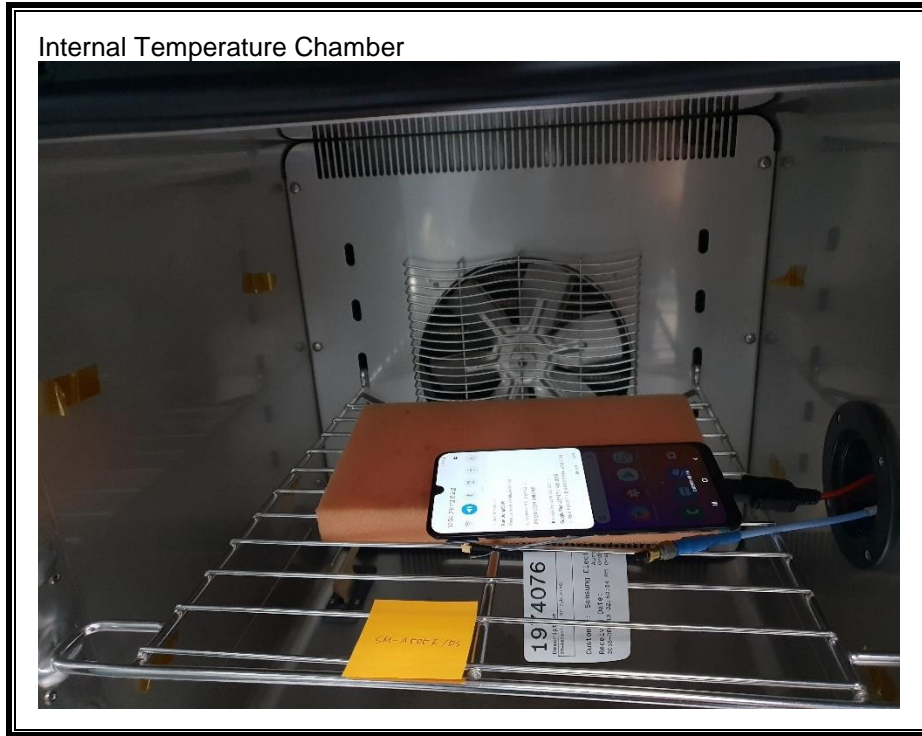

### ANTENNA PORT CONDUCTED RF MEASUREMENT SETUP

**RADIATED RF MEASUREMENT SETUP (BELOW 1 GHz, X)**

**RADIATED RF MEASUREMENT SETUP (BELOW 1 GHz, Y)**

**RADIATED RF MEASUREMENT SETUP (BELOW 1 GHz, Z)**

**RADIATED RF MEASUREMENT SETUP (ABOVE 1 GHz, X)**

**RADIATED RF MEASUREMENT SETUP (ABOVE 1 GHz, Y)**

**RADIATED RF MEASUREMENT SETUP (ABOVE 1 GHz, Z)**

**RADIATED RF MEASUREMENT SETUP FOR PORTABLE CONFIGURATION**

**ENVIRONMENTAL CHAMBER PHOTO**

**END OF REPORT**