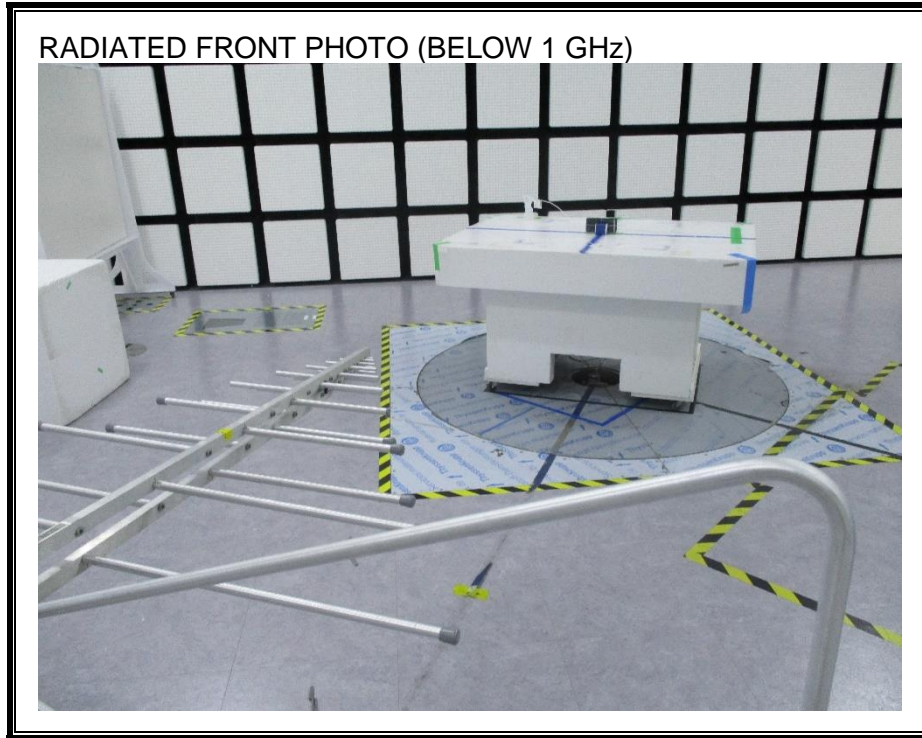

13. SETUP PHOTOS

ANTENNA PORT CONDUCTED RF MEASUREMENT SETUP

RADIATED RF MEASUREMENT SETUP (BELOW 1 GHz)

RADIATED RF MEASUREMENT SETUP (ABOVE 1 GHz)

RADIATED RF MEASUREMENT SETUP FOR PORTABLE CONFIGURATION

POWERLINE CONDUCTED EMISSIONS MEASUREMENT SETUP

END OF REPORT