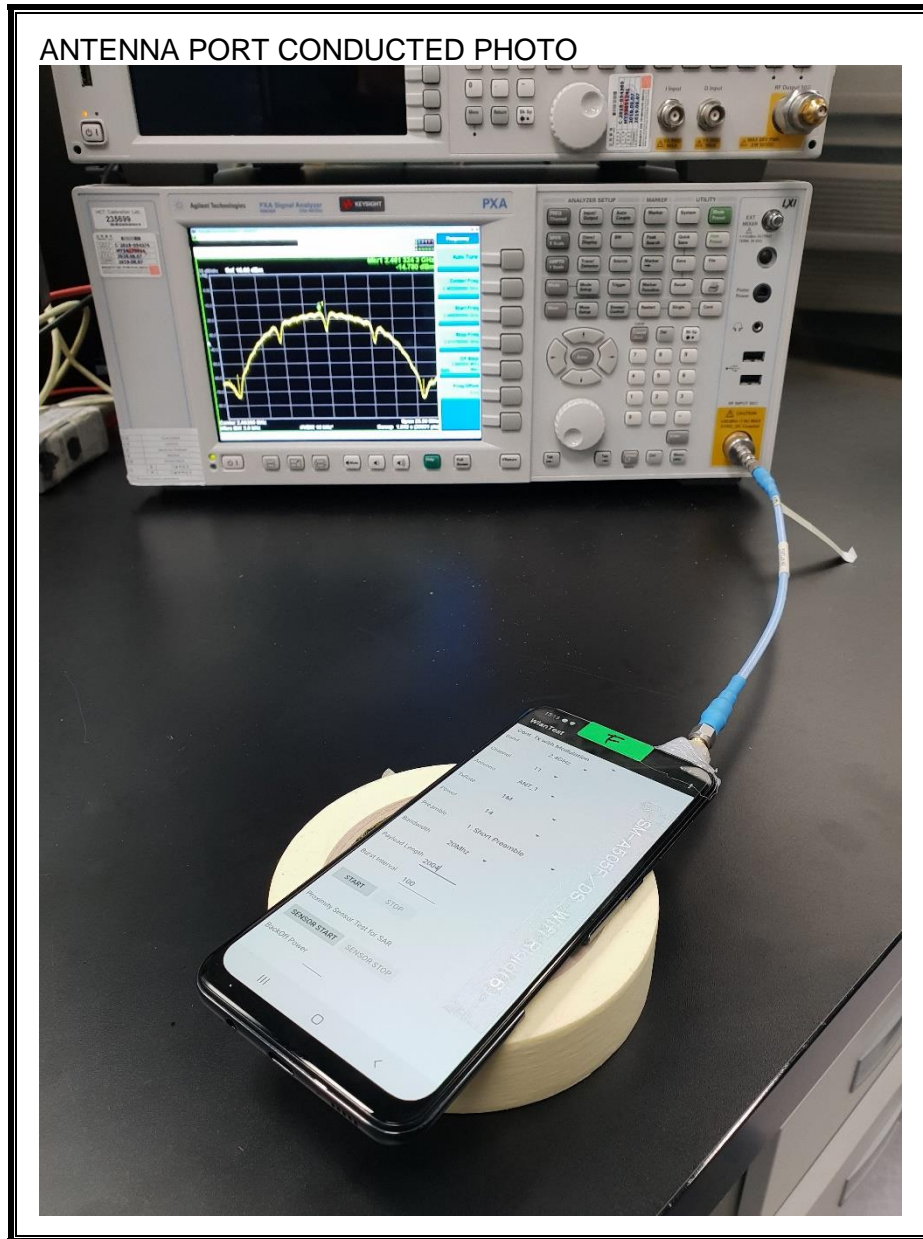

9. SETUP PHOTOS

ANTENNA PORT CONDUCTED RF MEASUREMENT SETUP

RADIATED RF MEASUREMENT SETUP (BELOW 1 GHz)

RADIATED RF MEASUREMENT SETUP (ABOVE 1 GHz)

RADIATED RF MEASUREMENT SETUP FOR PORTABLE CONFIGURATION

POWERLINE CONDUCTED EMISSIONS MEASUREMENT SETUP

END OF REPORT