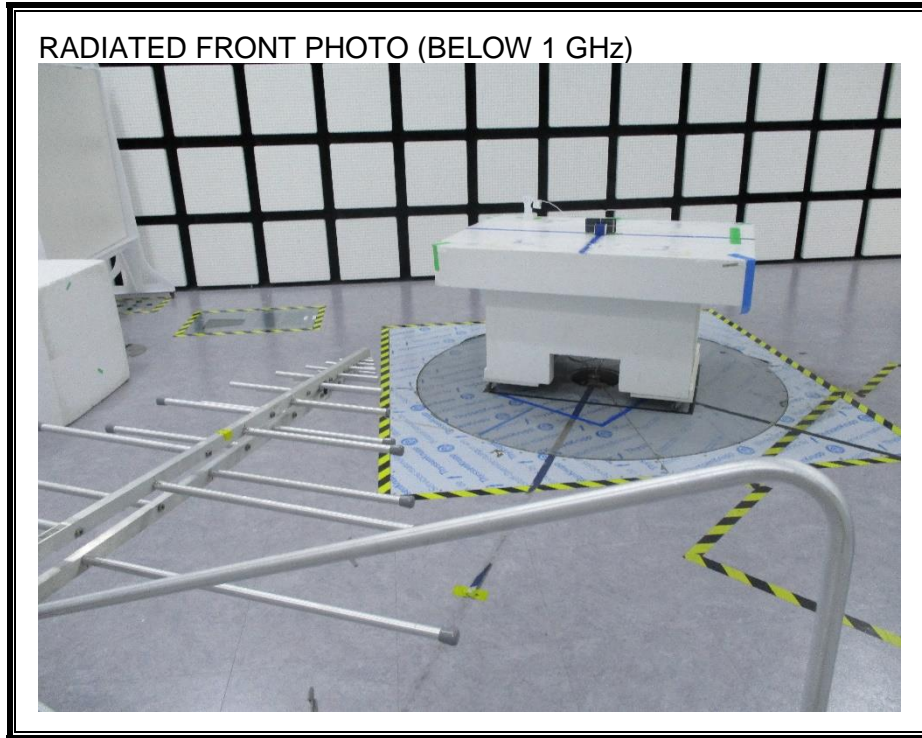

9. SETUP PHOTOS

ANTENNA PORT CONDUCTED RF MEASUREMENT SETUP

RADIATED RF MEASUREMENT SETUP (BELOW 1 GHz)

RADIATED RF MEASUREMENT SETUP (ABOVE 1 GHz)

RADIATED RF MEASUREMENT SETUP FOR PORTABLE CONFIGURATION

POWERLINE CONDUCTED EMISSIONS MEASUREMENT SETUP

END OF REPORT