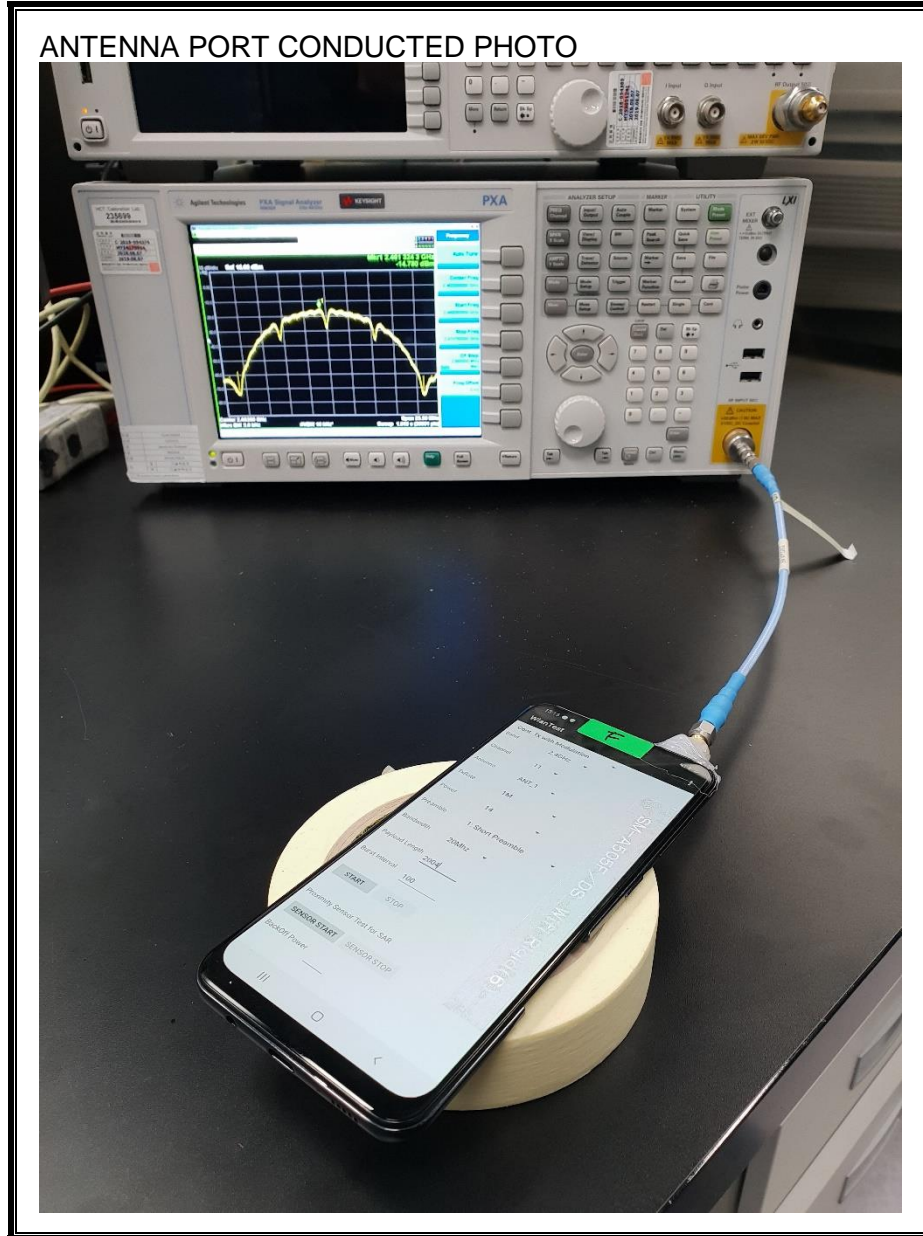

### ANTENNA PORT CONDUCTED RF MEASUREMENT SETUP

**RADIATED RF MEASUREMENT SETUP (BELOW 1 GHz)**

**RADIATED RF MEASUREMENT SETUP (ABOVE 1 GHz)**

**RADIATED RF MEASUREMENT SETUP FOR PORTABLE CONFIGURATION**