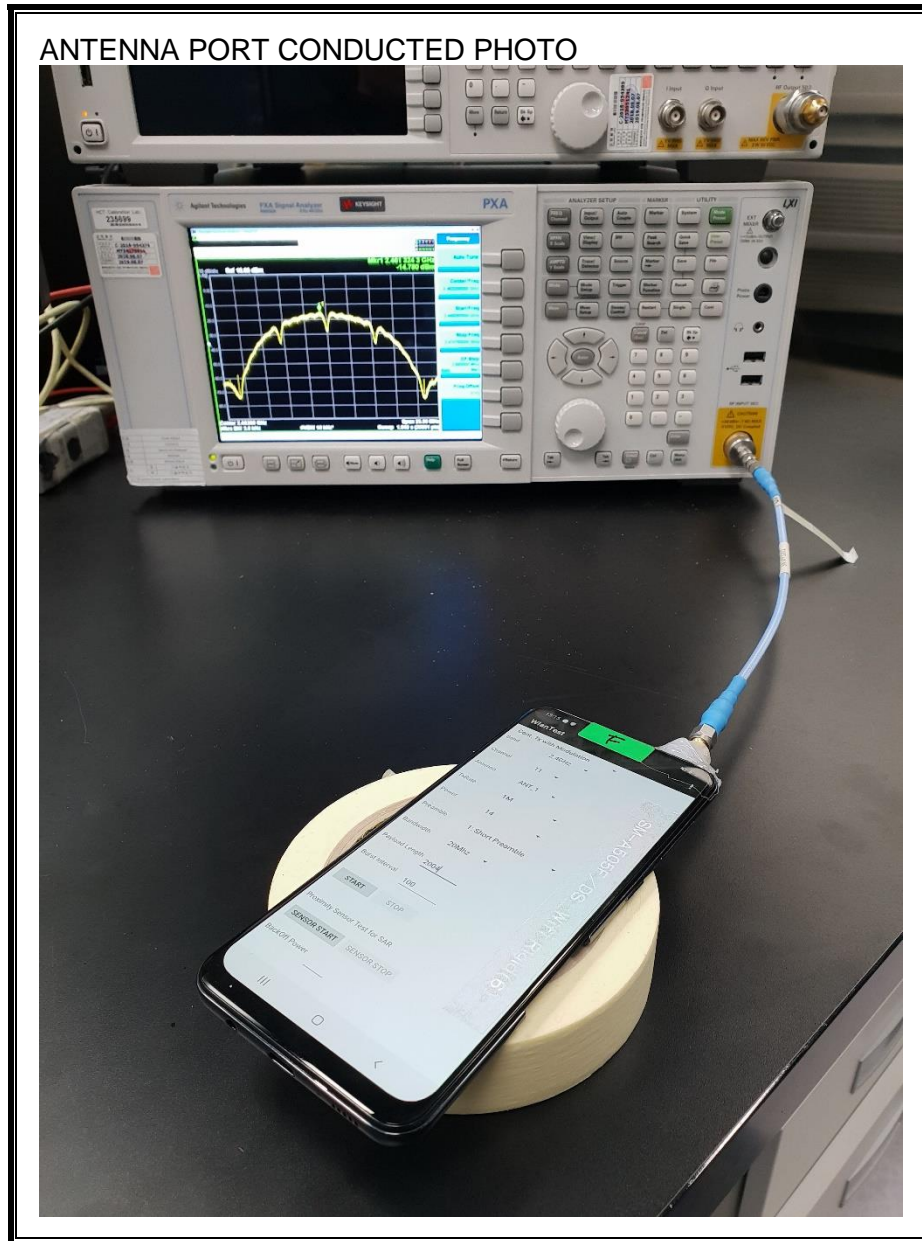

15. SETUP PHOTOS

ANTENNA PORT CONDUCTED RF MEASUREMENT SETUP

RADIATED RF MEASUREMENT SETUP (BELOW 1 GHz)

RADIATED RF MEASUREMENT SETUP (ABOVE 1 GHz)

RADIATED RF MEASUREMENT SETUP FOR PORTABLE CONFIGURATION

POWERLINE CONDUCTED EMISSIONS MEASUREMENT SETUP

DYNAMIC FREQUENCY SELECTION MEASUREMENT SETUP

END OF REPORT