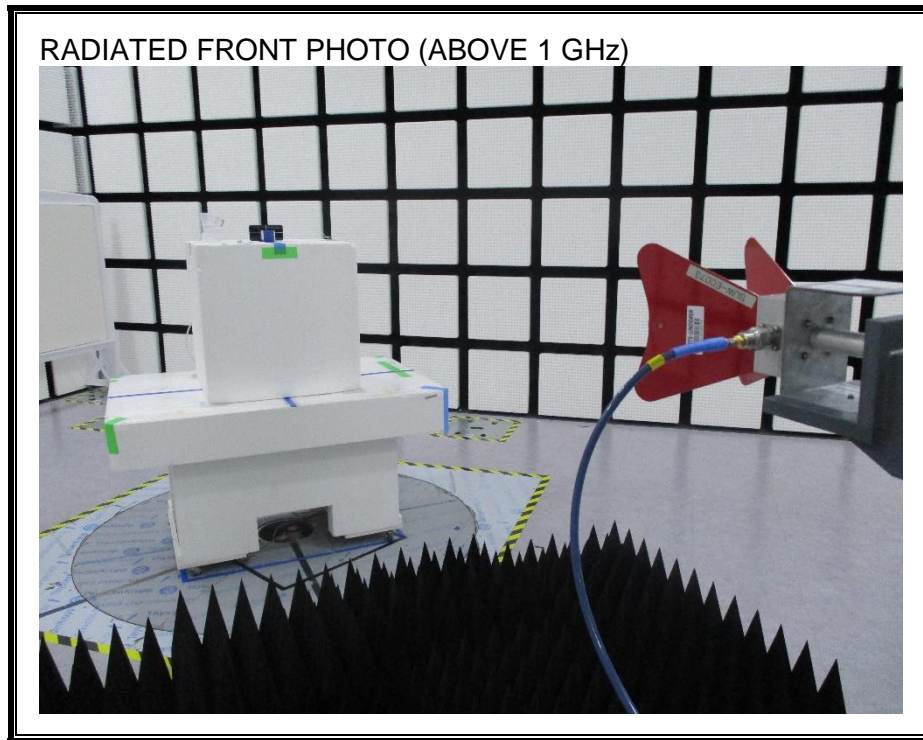

15. SETUP PHOTOS

ANTENNA PORT CONDUCTED RF MEASUREMENT SETUP

RADIATED RF MEASUREMENT SETUP (BELOW 1 GHz)

RADIATED RF MEASUREMENT SETUP (ABOVE 1 GHz)

RADIATED RF MEASUREMENT SETUP FOR PORTABLE CONFIGURATION

POWERLINE CONDUCTED EMISSIONS MEASUREMENT SETUP

DYNAMIC FREQUENCY SELECTION MEASUREMENT SETUP

END OF REPORT