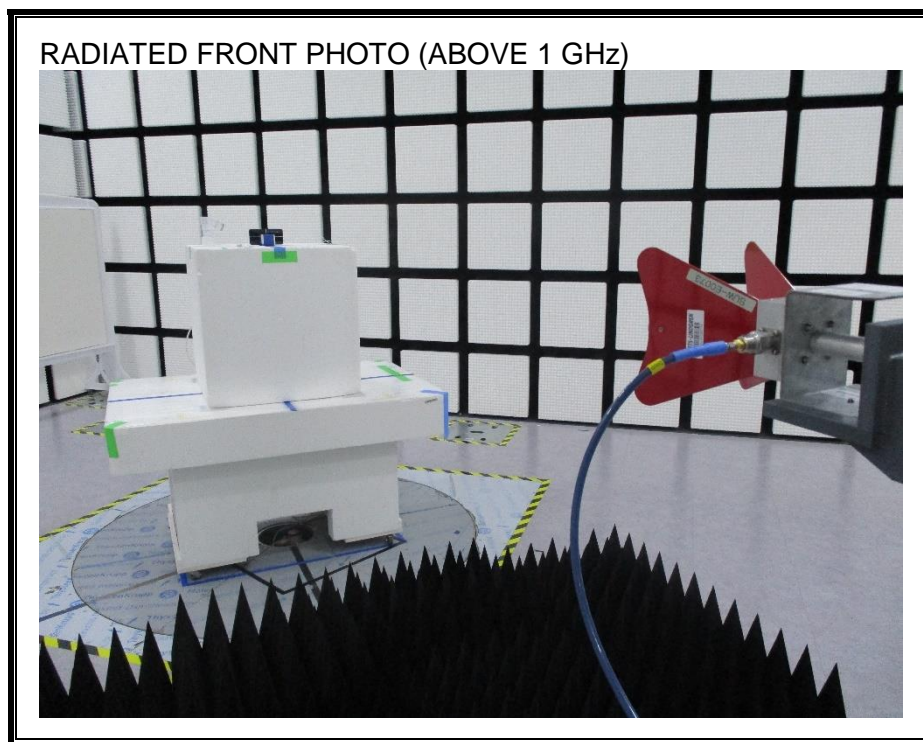

13. SETUP PHOTOS

ANTENNA PORT CONDUCTED RF MEASUREMENT SETUP

RADIATED RF MEASUREMENT SETUP (BELOW 1 GHz)

RADIATED RF MEASUREMENT SETUP (ABOVE 1 GHz)

RADIATED RF MEASUREMENT SETUP FOR PORTABLE CONFIGURATION

POWERLINE CONDUCTED EMISSIONS MEASUREMENT SETUP

END OF REPORT