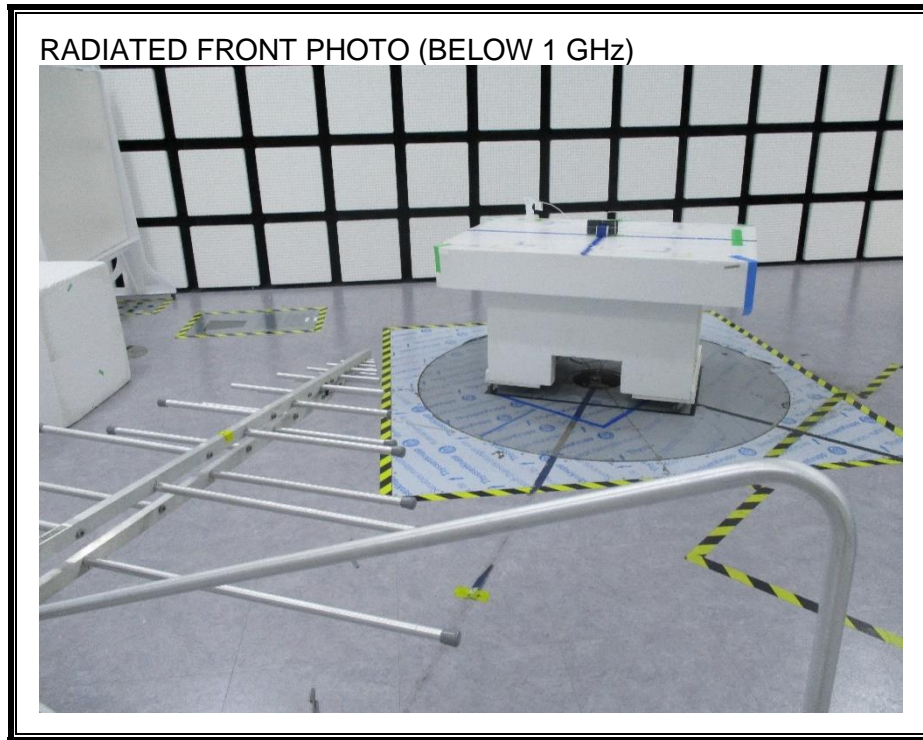

13. SETUP PHOTOS

ANTENNA PORT CONDUCTED RF MEASUREMENT SETUP

RADIATED RF MEASUREMENT SETUP (BELOW 1 GHz)

RADIATED RF MEASUREMENT SETUP (ABOVE 1 GHz)

RADIATED RF MEASUREMENT SETUP FOR PORTABLE CONFIGURATION

POWERLINE CONDUCTED EMISSIONS MEASUREMENT SETUP

END OF REPORT