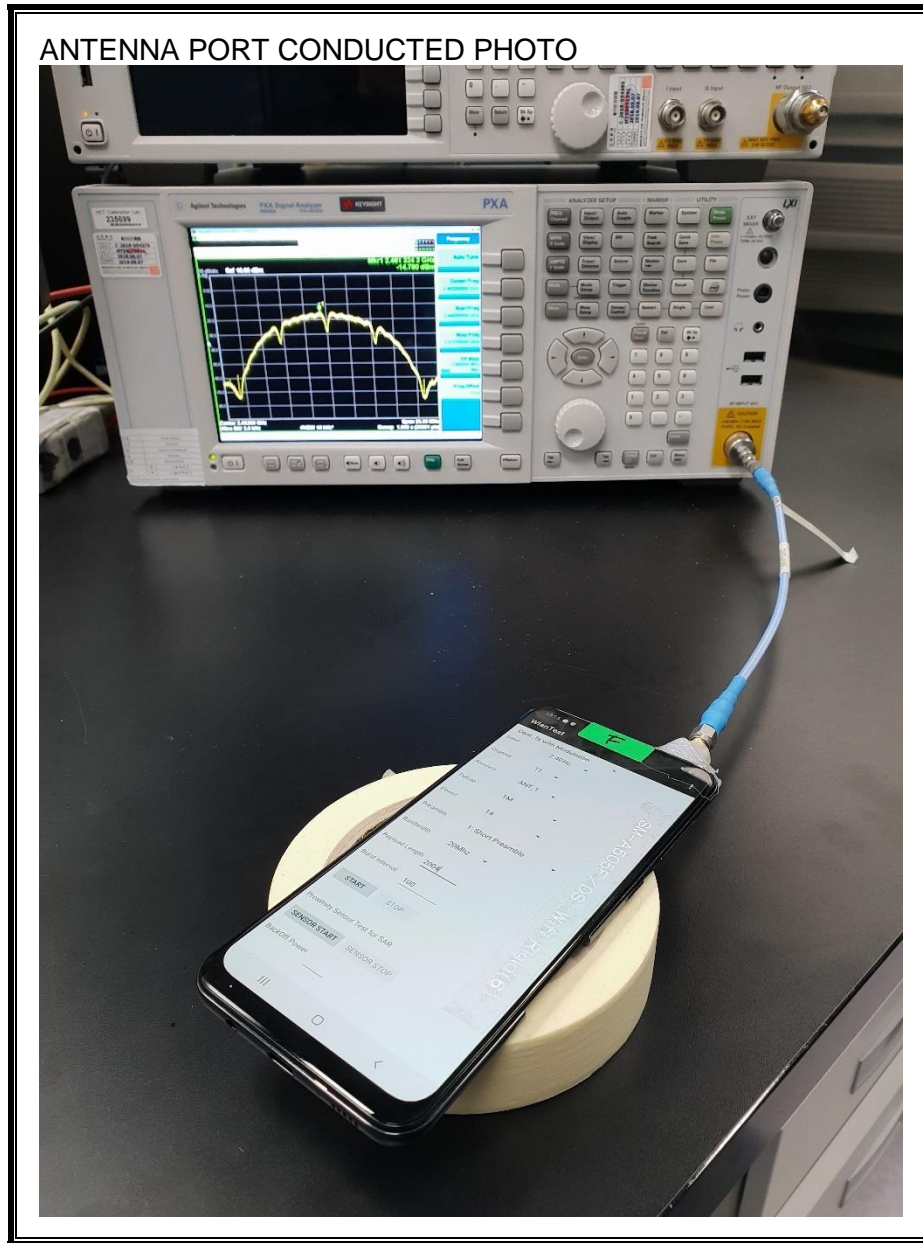

13. SETUP PHOTOS

ANTENNA PORT CONDUCTED RF MEASUREMENT SETUP

RADIATED RF MEASUREMENT SETUP (BELOW 1 GHz)

RADIATED RF MEASUREMENT SETUP (ABOVE 1 GHz)

RADIATED RF MEASUREMENT SETUP FOR PORTABLE CONFIGURATION

POWERLINE CONDUCTED EMISSIONS MEASUREMENT SETUP

END OF REPORT