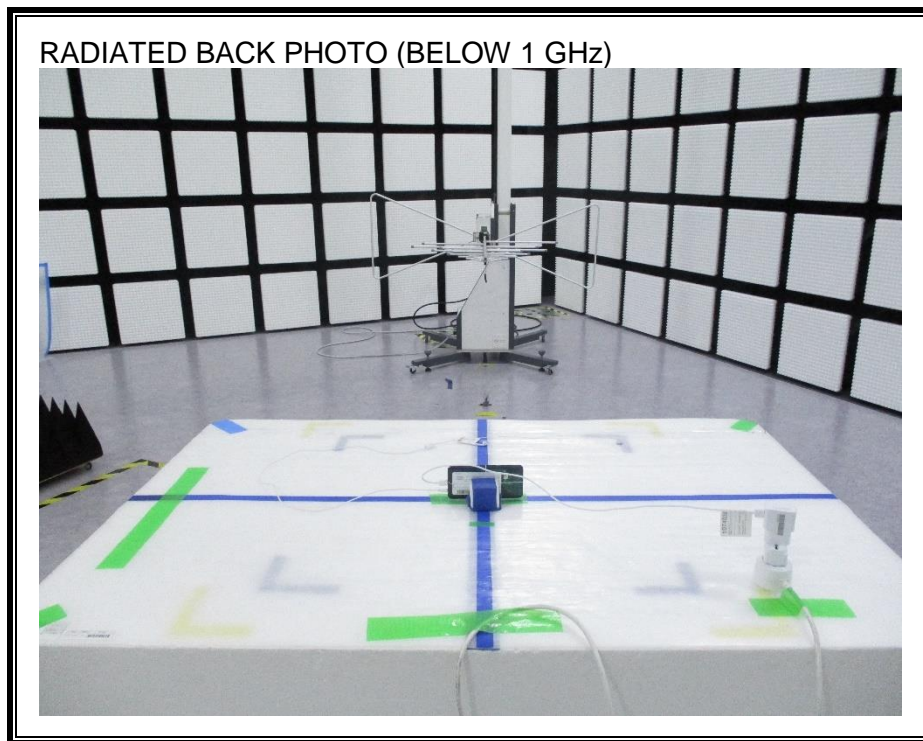

13. SETUP PHOTOS

ANTENNA PORT CONDUCTED RF MEASUREMENT SETUP

RADIATED RF MEASUREMENT SETUP (BELOW 1 GHz)

RADIATED RF MEASUREMENT SETUP (ABOVE 1 GHz)

RADIATED RF MEASUREMENT SETUP FOR PORTABLE CONFIGURATION

POWERLINE CONDUCTED EMISSIONS MEASUREMENT SETUP

END OF REPORT