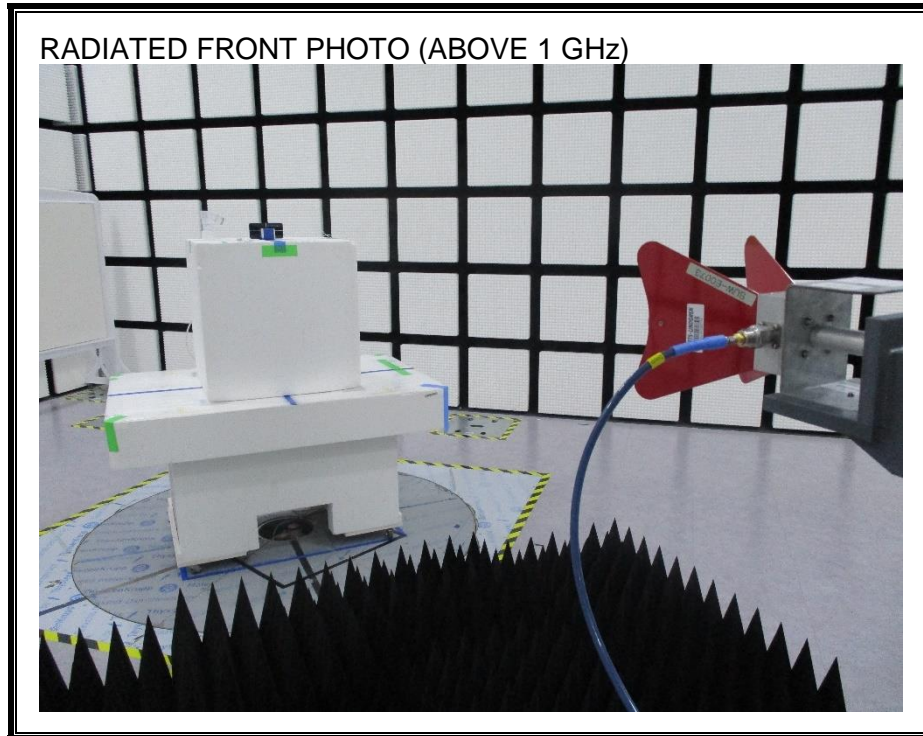

13. SETUP PHOTOS

ANTENNA PORT CONDUCTED RF MEASUREMENT SETUP

RADIATED RF MEASUREMENT SETUP (BELOW 1 GHz)

RADIATED RF MEASUREMENT SETUP (ABOVE 1 GHz)

RADIATED RF MEASUREMENT SETUP FOR PORTABLE CONFIGURATION

Y-AXIS FRONT PHOTO

Z-AXIS FRONT PHOTO

POWERLINE CONDUCTED EMISSIONS MEASUREMENT SETUP

END OF REPORT