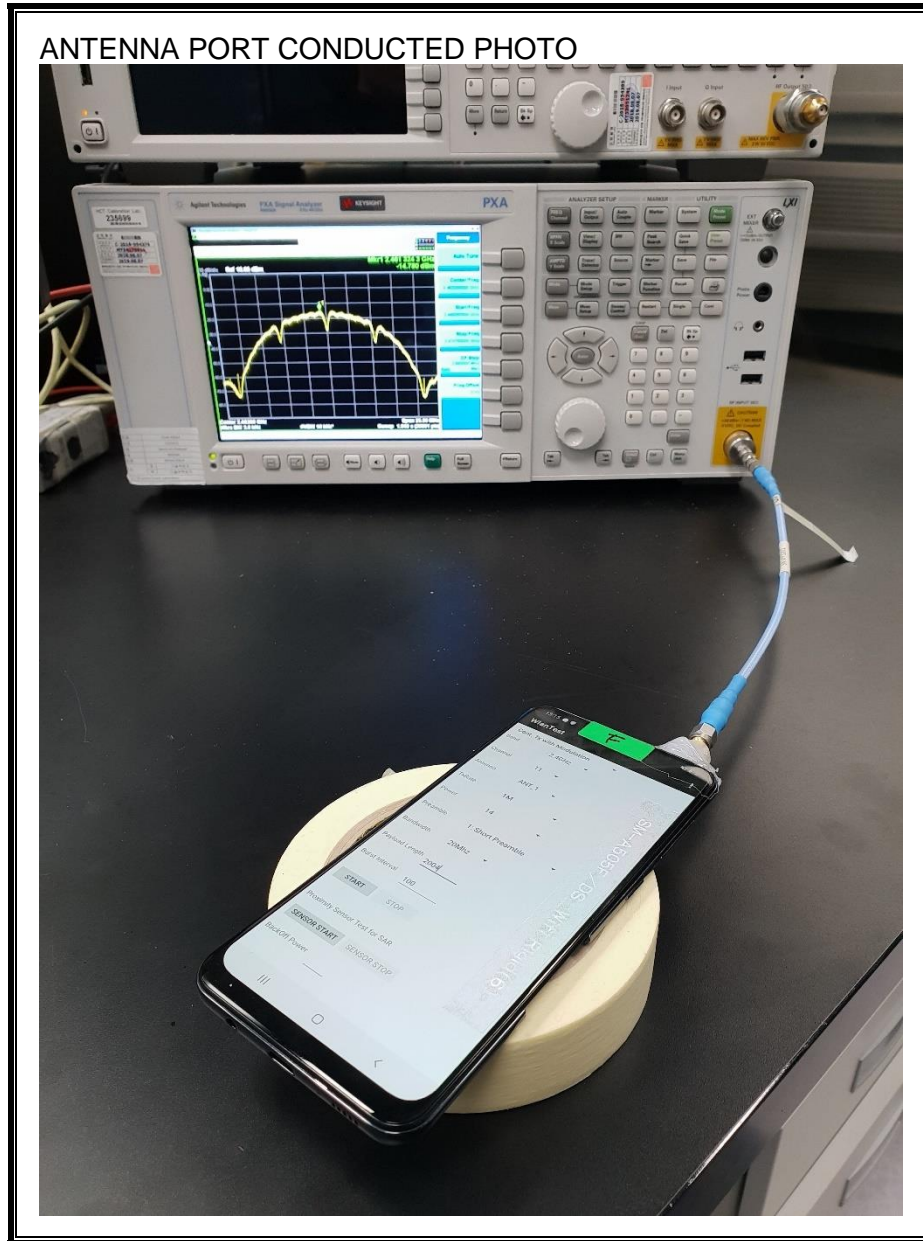

13. SETUP PHOTOS

ANTENNA PORT CONDUCTED RF MEASUREMENT SETUP

RADIATED RF MEASUREMENT SETUP (BELOW 1 GHz)

RADIATED RF MEASUREMENT SETUP (ABOVE 1 GHz)

RADIATED RF MEASUREMENT SETUP FOR PORTABLE CONFIGURATION

Y-AXIS FRONT PHOTO

Z-AXIS FRONT PHOTO

POWERLINE CONDUCTED EMISSIONS MEASUREMENT SETUP

END OF REPORT