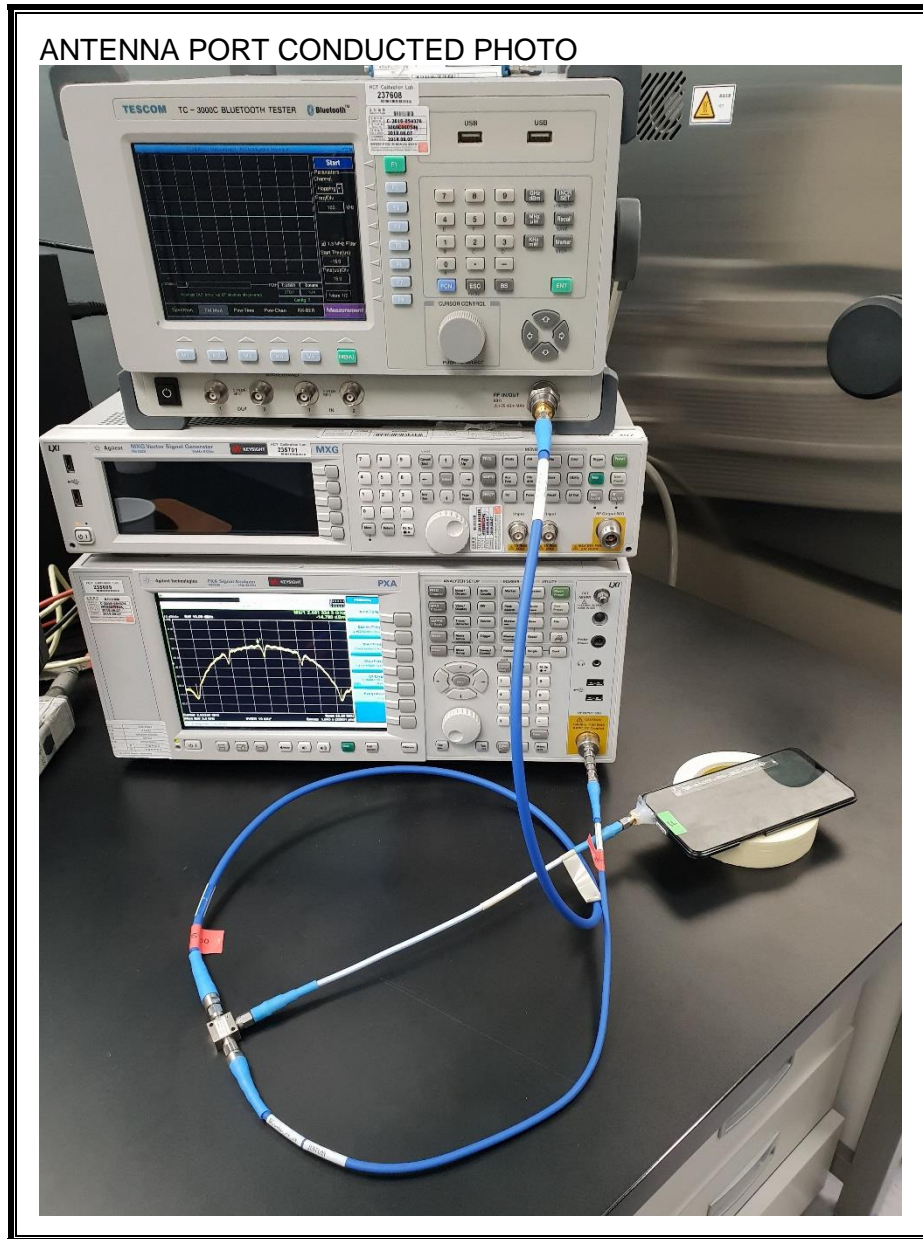

#### ANTENNA PORT CONDUCTED RF MEASUREMENT SETUP

**RADIATED RF MEASUREMENT SETUP (BELOW 1 GHz)**

**RADIATED RF MEASUREMENT SETUP (ABOVE 1 GHz)**

**RADIATED RF MEASUREMENT SETUP FOR PORTABLE CONFIGURATION**

**POWERLINE CONDUCTED EMISSIONS MEASUREMENT SETUP**

**END OF REPORT**