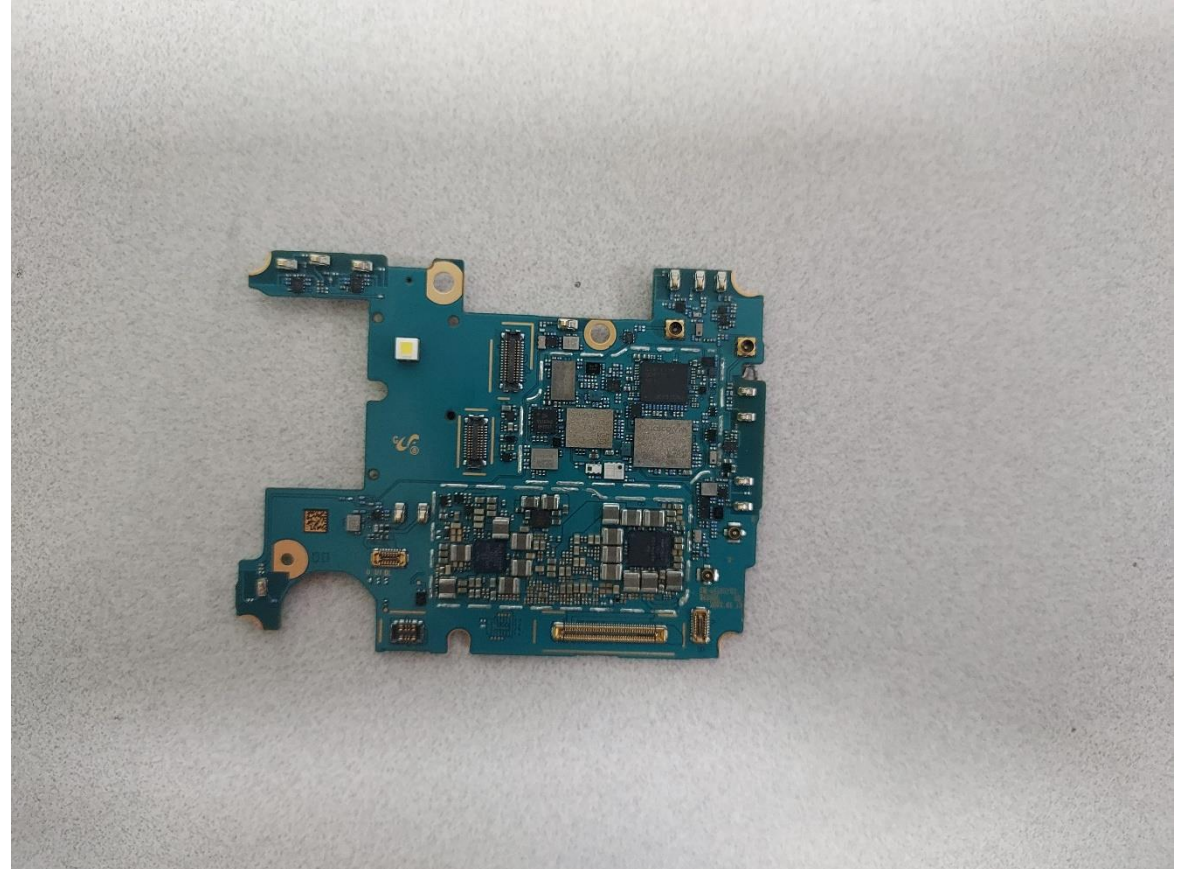

Internal Photo – SET (separated Back cover)

FCC ID: A3LSMA426U

Internal Photo - SET (separated Back cover)

Internal Photo - (Rear Assy)

# Internal Photo - Set (separated Rear Assy)

# Internal Photo - Set (separated PBA)

Internal Photo – MAIN PBA

Internal Photo – MAIN PBA

Internal Photo – MAIN PBA (Shield Can NC)

Internal Photo – MAIN PBA (Shield Can NC)

Internal Photo – SUB PBA