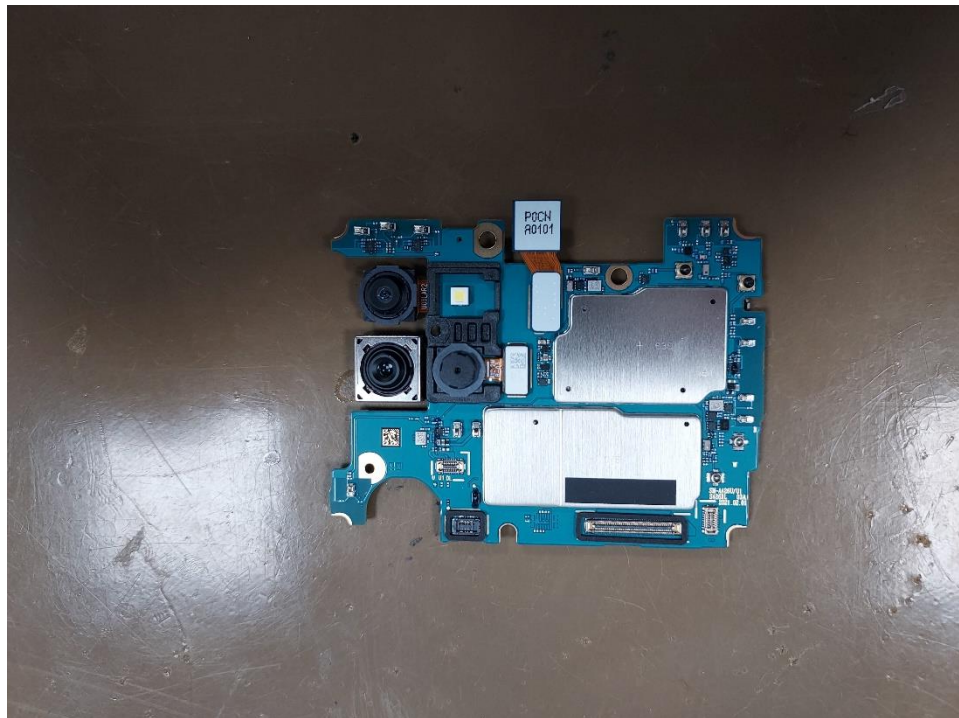

Internal Photo – SET (separated Back cover)

FCC ID: A3LSMA426U

Internal Photo - SET (separated Back cover)

Internal Photo - (Rear Assy)

# Internal Photo - Set (separated Rear Assy)

# Internal Photo - Set (separated PBA)

Internal Photo – MAIN PBA

Internal Photo – MAIN PBA

Internal Photo – MAIN PBA (Shield Can NC)

Internal Photo – MAIN PBA (Shield Can NC)

Internal Photo – SUB PBA