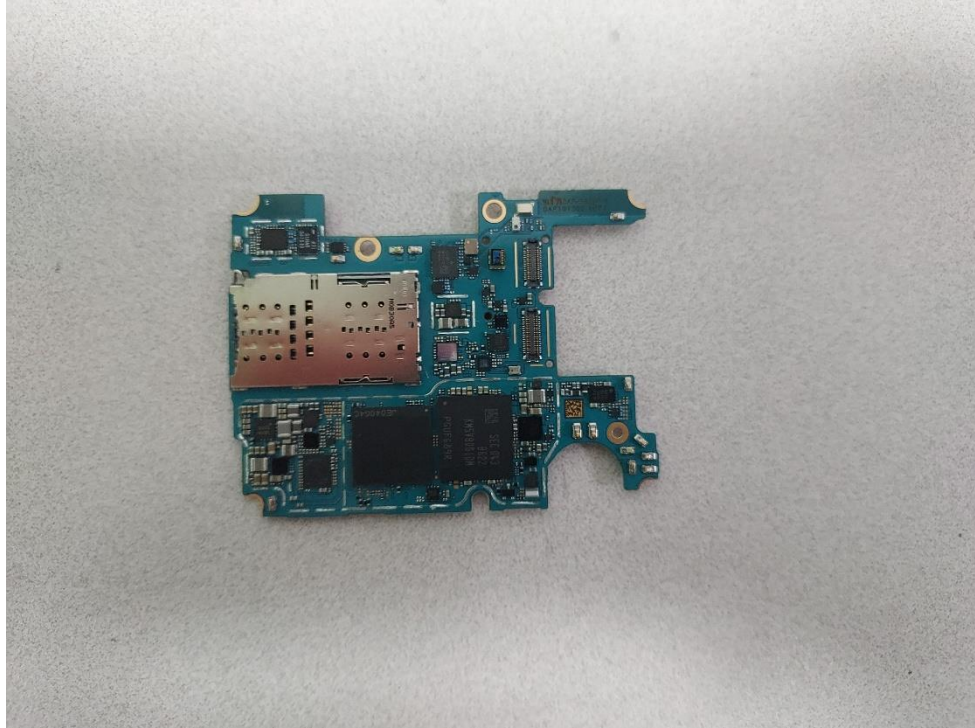

Internal Photo – SET (separated Back cover)

FCC ID: A3LSMA426U

Internal Photo - SET (separated Back cover)

Internal Photo - (Rear Assy)

# Internal Photo - Set (separated Rear Assy)

# Internal Photo - Set (separated PBA)

Internal Photo – MAIN PBA

Internal Photo – MAIN PBA

Internal Photo – MAIN PBA (Shield Can NC)

Internal Photo – MAIN PBA (Shield Can NC)

Internal Photo – SUB PBA