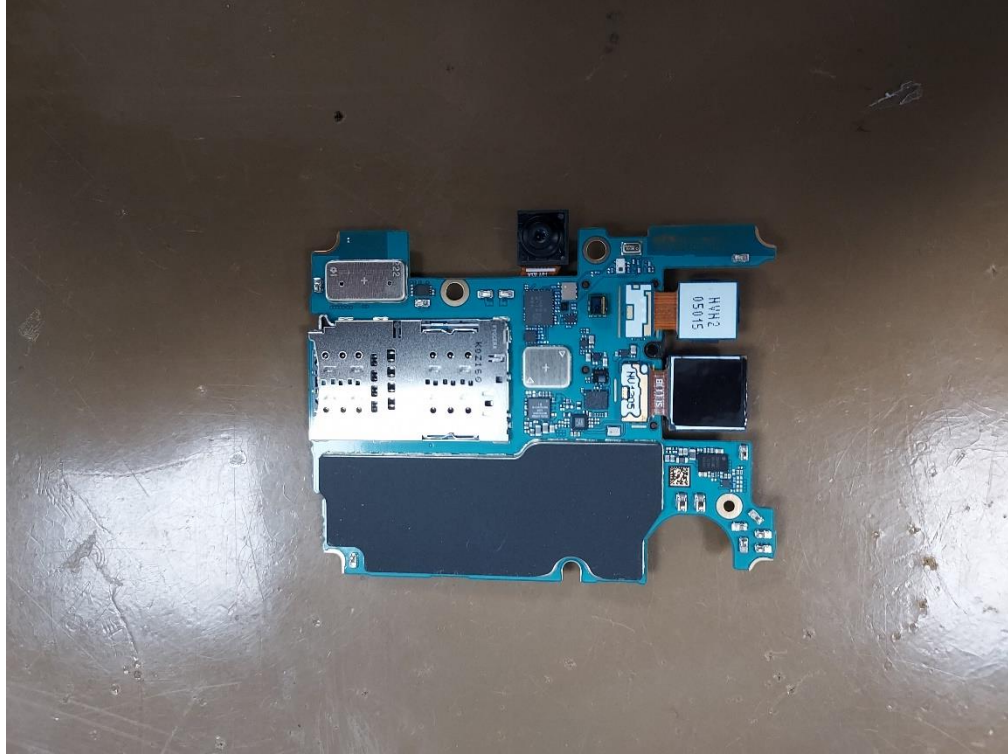

Internal Photo – SET (separated Back cover)

FCC ID: A3LSMA426U

Internal Photo - SET (separated Back cover)

Internal Photo - (Rear Assy)

# Internal Photo - Set (separated Rear Assy)

# Internal Photo - Set (separated PBA)

Internal Photo – MAIN PBA

Internal Photo – MAIN PBA

Internal Photo – MAIN PBA (Shield Can NC)

Internal Photo – MAIN PBA (Shield Can NC)

Internal Photo – SUB PBA