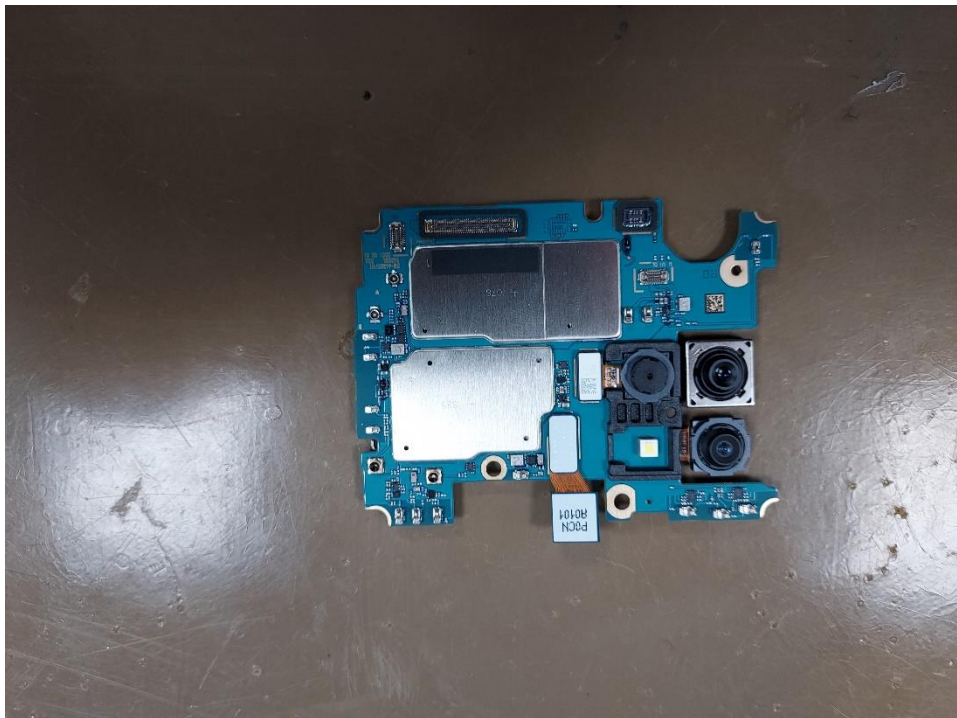

Internal Photo – SET (separated Back cover)

FCC ID: A3LSMA426U

Internal Photo - SET (separated Back cover)

Internal Photo - (Rear Assy)

# Internal Photo - Set (separated Rear Assy)

# Internal Photo - Set (separated PBA)

Internal Photo – MAIN PBA

Internal Photo – MAIN PBA

Internal Photo – MAIN PBA (Shield Can NC)

Internal Photo – MAIN PBA (Shield Can NC)

Internal Photo – SUB PBA