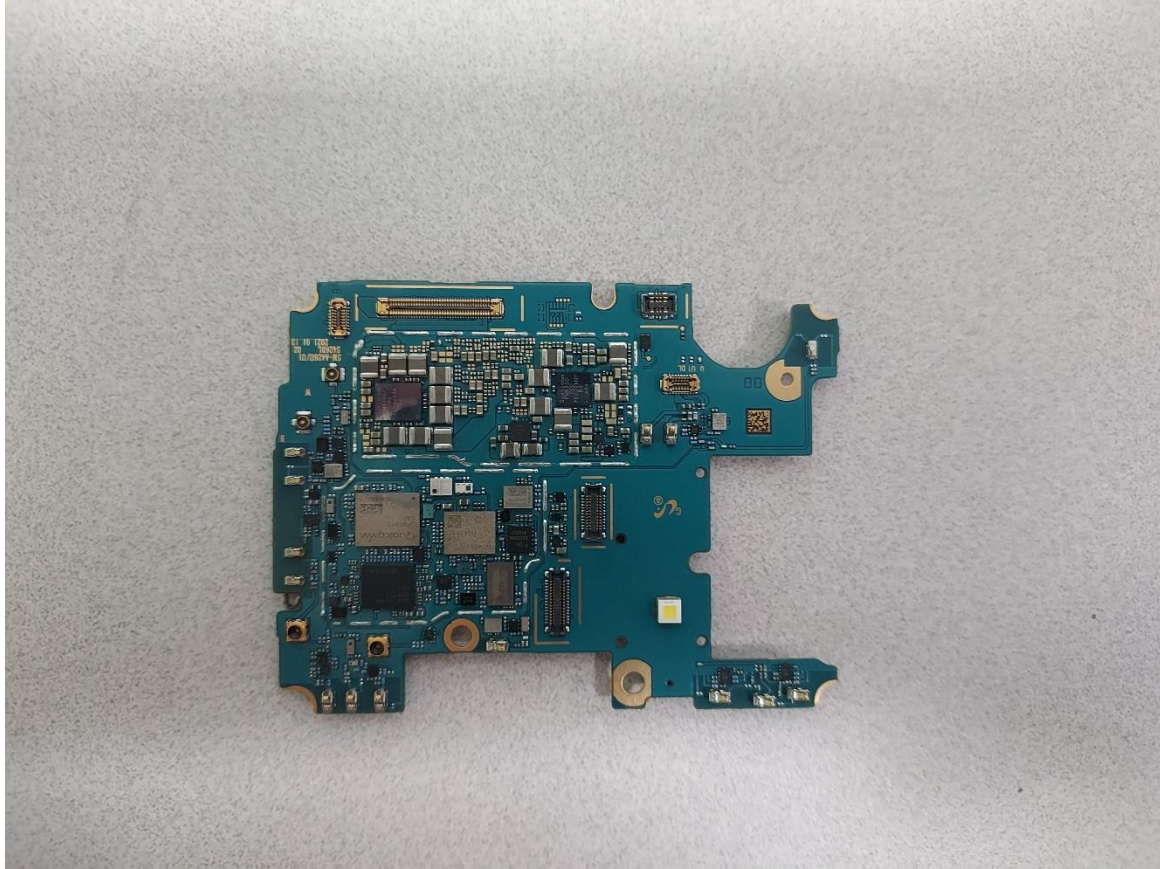

Internal Photo – SET (separated Back cover)

FCC ID: A3LSMA426U

Internal Photo - SET (separated Back cover)

Internal Photo - (Rear Assy)

# Internal Photo - Set (separated Rear Assy)

# Internal Photo - Set (separated PBA)

Internal Photo – MAIN PBA

Internal Photo – MAIN PBA

Internal Photo – MAIN PBA (Shield Can NC)

Internal Photo – MAIN PBA (Shield Can NC)

Internal Photo – SUB PBA