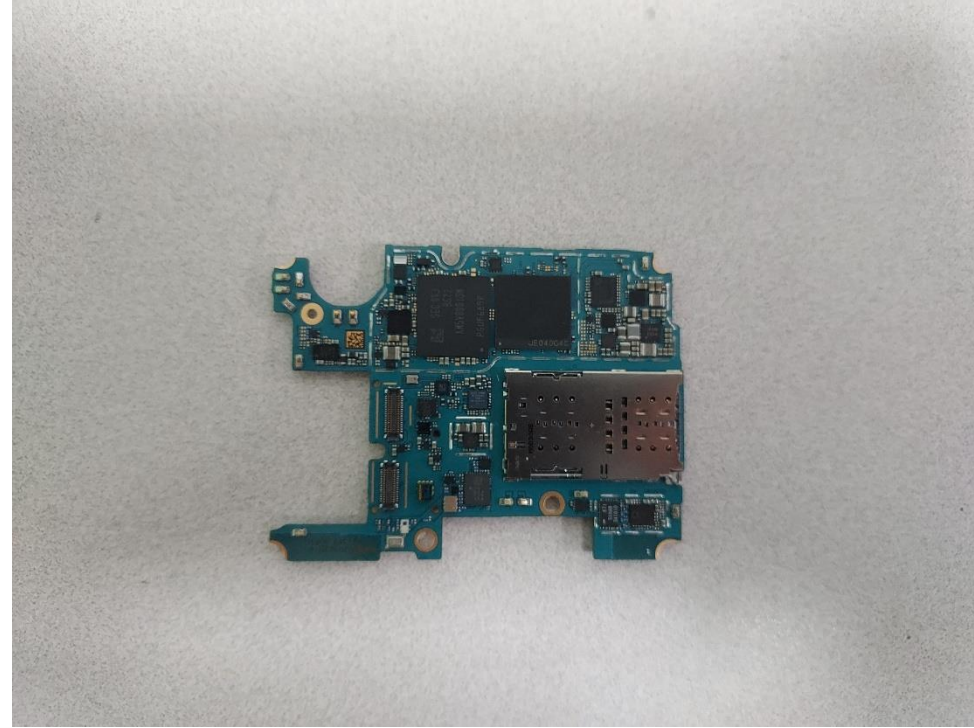

Internal Photo – SET (separated Back cover)

FCC ID: A3LSMA426U

Internal Photo - SET (separated Back cover)

Internal Photo - (Rear Assy)

# Internal Photo - Set (separated Rear Assy)

# Internal Photo - Set (separated PBA)

Internal Photo – MAIN PBA

Internal Photo – MAIN PBA

Internal Photo – MAIN PBA (Shield Can NC)

Internal Photo – MAIN PBA (Shield Can NC)

Internal Photo – SUB PBA