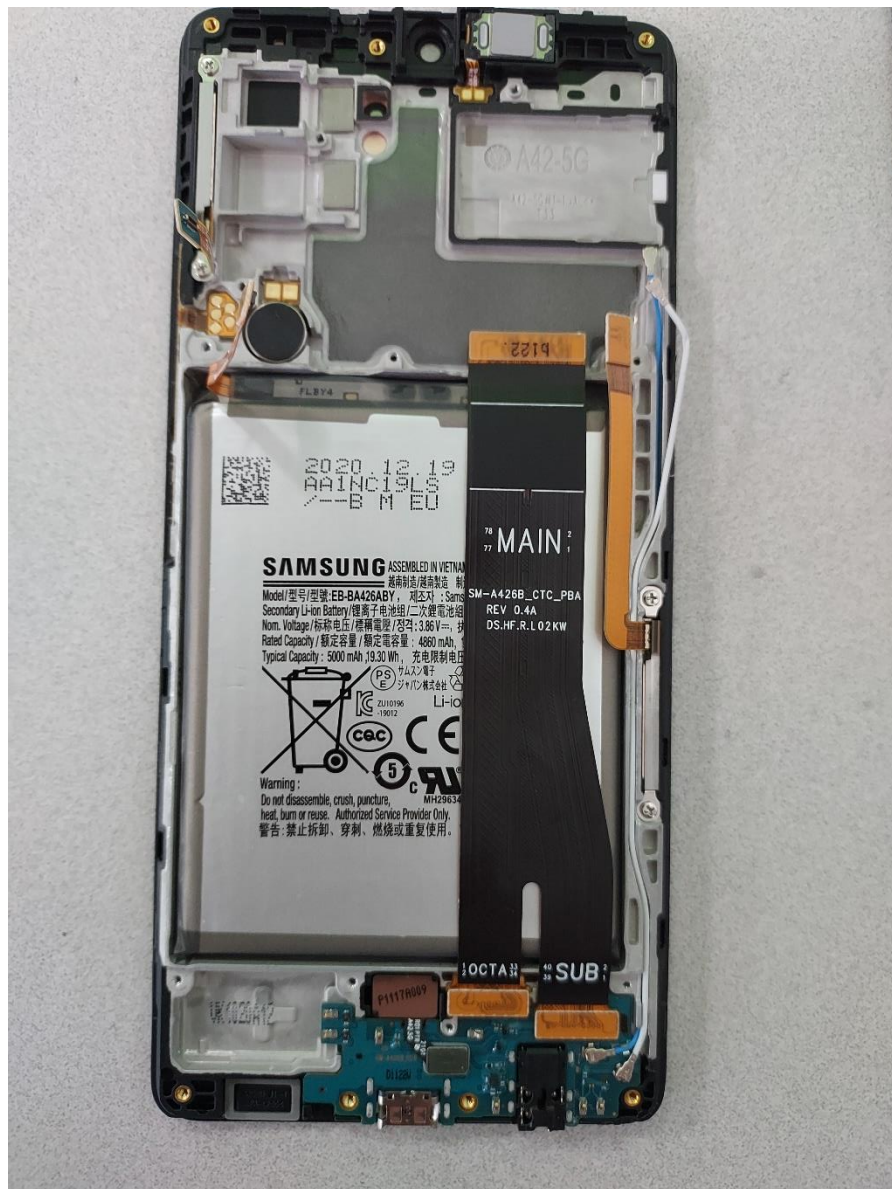

Internal Photo – MAIN PBA

Internal Photo - Set (separated PBA)