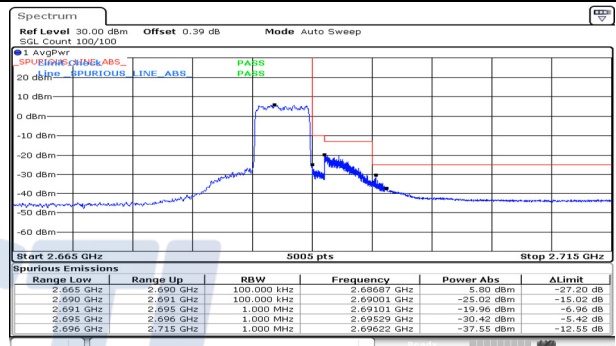

Test mode: LTE Band 41

5M BW QPSK Low ch. 1RB

5M BW QPSK High ch. 1RB

5M BW QPSK Low ch. FRB

5M BW QPSK High ch. FRB

5M BW 16QAM Low ch. 1RB

5M BW 16QAM High ch. 1RB

5M BW 16QAM Low ch. FRB

5M BW 16QAM High ch. FRB

10M BW QPSK Low ch. 1RB

10M BW QPSK High ch. 1RB

10M BW QPSK Low ch. FRB

10M BW QPSK High ch. FRB

10M BW 16QAM Low ch. 1RB

10M BW 16QAM High ch. 1RB

10M BW 16QAM Low ch. FRB