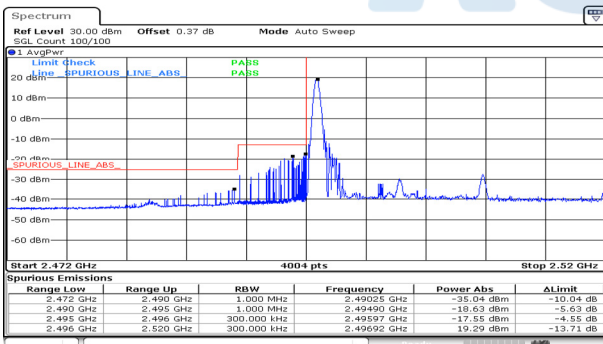

15M BW QPSK High ch. 1RB

15M BW QPSK Low ch. FRB

15M BW QPSK High ch. FRB

15M BW 16QAM Low ch. 1RB

15M BW 16QAM High ch. 1RB

15M BW 16QAM Low ch. FRB

15M BW 16QAM High ch. FRB

This test report shall not be reproduced, except in full, without the written approval