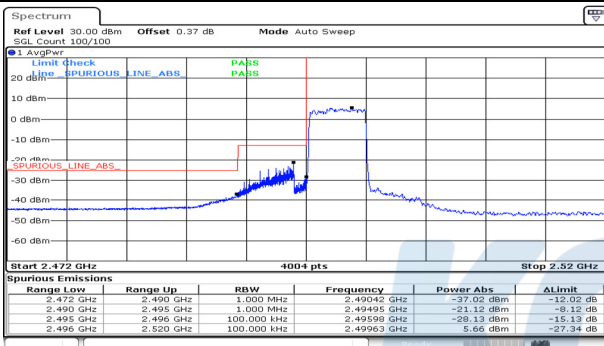

Test mode: LTE Band 41

5M BW QPSK Low ch. 1RB

5M BW QPSK High ch. 1RB

5M BW QPSK Low ch. FRB

5M BW QPSK High ch. FRB

5M BW 16QAM Low ch. 1RB

5M BW 16QAM High ch. 1RB

5M BW 16QAM Low ch. FRB

5M BW 16QAM High ch. FRB

10M BW QPSK Low ch. 1RB

10M BW QPSK High ch. 1RB

10M BW QPSK Low ch. FRB

10M BW QPSK High ch. FRB

10M BW 16QAM Low ch. 1RB

10M BW 16QAM High ch. 1RB

10M BW 16QAM Low ch. FRB