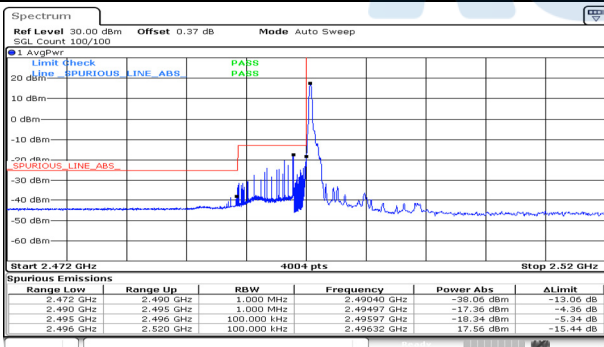

Test mode: LTE Band 41

5M BW QPSK Low ch. 1RB

5M BW QPSK High ch. 1RB

5M BW QPSK Low ch. FRB

5M BW QPSK High ch. FRB

5M BW 16QAM Low ch. 1RB

5M BW 16QAM High ch. 1RB

5M BW 16QAM Low ch. FRB