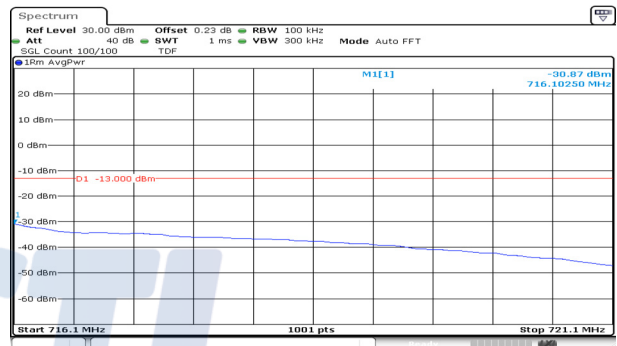

KCTL Inc.

65, Sinwon-ro, Yeongtong-gu,
Suwon-si, Gyeonggi-do, 16677, Korea
TEL: 82-31-285-0894 FAX: 82-505-299-8311
www.kctl.co.kr

Report No.:
KR20-SRF0115-A

Page (77) of (103)

10M BW QPSK Lower extended 1RB

10M BW QPSK Upper extended 1RB

10M BW QPSK Lower extended FRB

10M BW QPSK Upper extended FRB

10M BW 16QAM Lower extended 1RB

10M BW 16QAM Upper extended 1RB

10M BW 16QAM Lower extended FRB

10M BW 16QAM Upper extended FRB