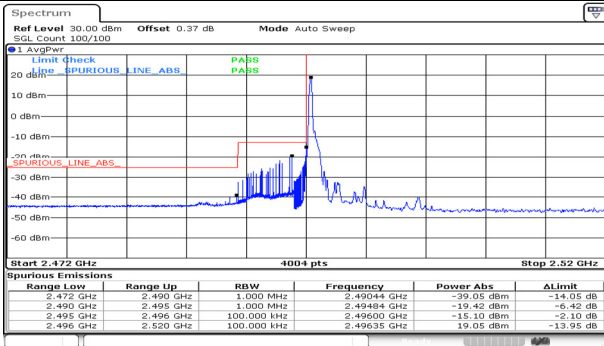

10M BW QPSK Upper extended 1RB

10M BW QPSK Lower extended FRB

10M BW QPSK Upper extended FRB

10M BW 16QAM Lower extended 1RB

10M BW 16QAM Upper extended 1RB

10M BW 16QAM Lower extended FRB

10M BW 16QAM Upper extended FRB

Test mode: LTE Band 41

5M BW QPSK Low ch. 1RB

5M BW QPSK High ch. 1RB

5M BW QPSK Low ch. FRB

5M BW QPSK High ch. FRB

5M BW 16QAM Low ch. 1RB

5M BW 16QAM High ch. 1RB

5M BW 16QAM Low ch. FRB