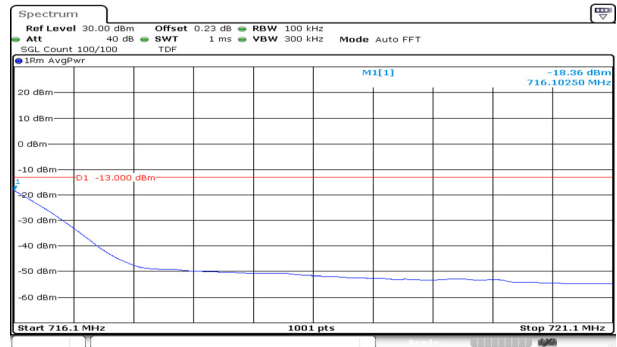

10M BW QPSK Upper extended 1RB