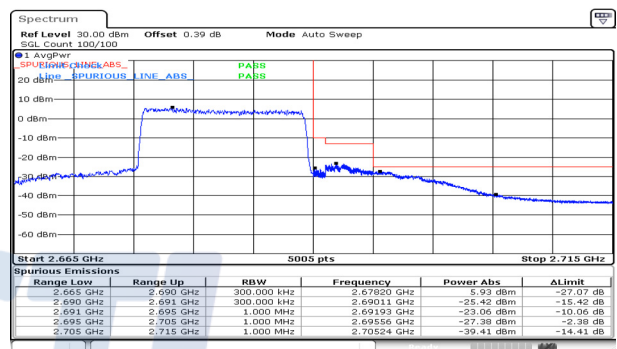

10M BW 16QAM High ch. FRB

KCTL Inc.

65, Sinwon-ro, Yeongtong-gu,
Suwon-si, Gyeonggi-do, 16677, Korea
TEL: 82-31-285-0894 FAX: 82-505-299-8311
www.kctl.co.kr

Report No.:
KR20-SRF0115-A

Page (80) of (103)

15M BW QPSK Low ch. 1RB

15M BW QPSK High ch. 1RB

15M BW QPSK Low ch. FRB

15M BW QPSK High ch. FRB

15M BW 16QAM Low ch. 1RB

15M BW 16QAM High ch. 1RB

15M BW 16QAM Low ch. FRB

15M BW 16QAM High ch. FRB

This test report shall not be reproduced, except in full, without the written approval