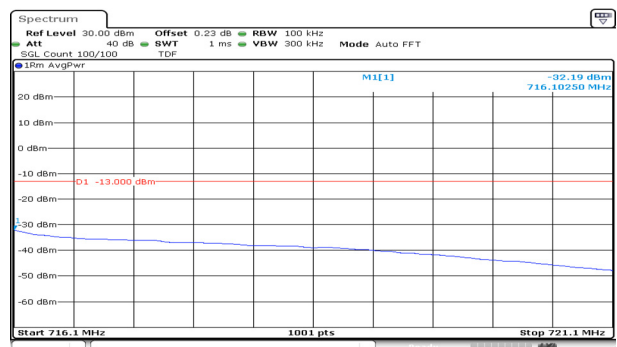

10M BW QPSK Upper extended 1RB

10M BW QPSK Lower extended FRB

10M BW QPSK Upper extended FRB

10M BW 16QAM Lower extended 1RB

10M BW 16QAM Upper extended 1RB

10M BW 16QAM Lower extended FRB

10M BW 16QAM Upper extended FRB

Test mode: LTE Band 41

5M BW QPSK Low ch. 1RB

5M BW QPSK High ch. 1RB

5M BW QPSK Low ch. FRB

5M BW QPSK High ch. FRB

5M BW 16QAM Low ch. 1RB

5M BW 16QAM High ch. 1RB

5M BW 16QAM Low ch. FRB