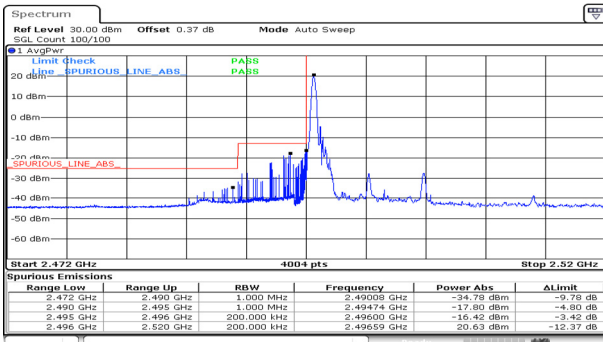

Test mode: LTE Band 41

5M BW QPSK Low ch. 1RB

5M BW QPSK High ch. 1RB

5M BW QPSK Low ch. FRB

5M BW QPSK High ch. FRB

5M BW 16QAM Low ch. 1RB

5M BW 16QAM High ch. 1RB

5M BW 16QAM Low ch. FRB

5M BW 16QAM High ch. FRB

10M BW QPSK Low ch. 1RB

10M BW QPSK High ch. 1RB

10M BW QPSK Low ch. FRB

10M BW QPSK High ch. FRB

10M BW 16QAM Low ch. 1RB

10M BW 16QAM High ch. 1RB

10M BW 16QAM Low ch. FRB