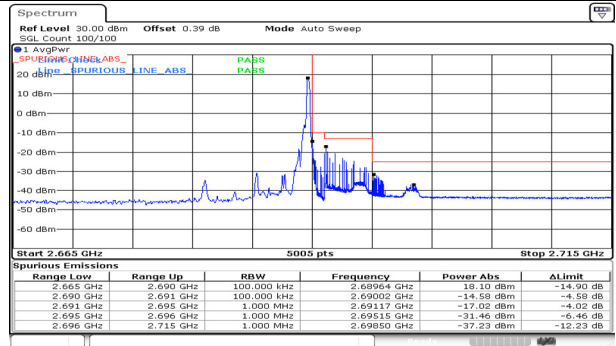

10M BW QPSK Upper extended 1RB

10M BW QPSK Lower extended FRB

10M BW QPSK Upper extended FRB

10M BW 16QAM Lower extended 1RB

10M BW 16QAM Upper extended 1RB

10M BW 16QAM Lower extended FRB

10M BW 16QAM Upper extended FRB

Test mode: LTE Band 41

5M BW QPSK Low ch. 1RB

5M BW QPSK High ch. 1RB

5M BW QPSK Low ch. FRB

5M BW QPSK High ch. FRB

5M BW 16QAM Low ch. 1RB

5M BW 16QAM High ch. 1RB

5M BW 16QAM Low ch. FRB