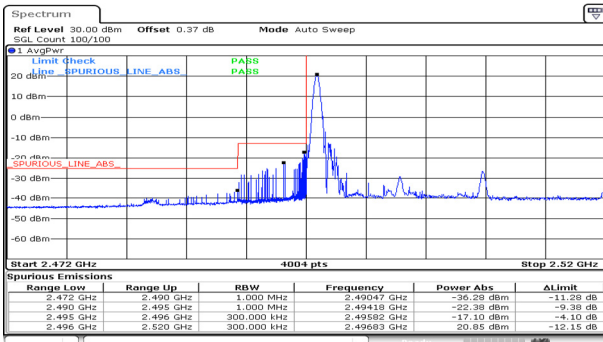

15M BW QPSK High ch. 1RB

15M BW QPSK Low ch. FRB

15M BW QPSK High ch. FRB

15M BW 16QAM Low ch. 1RB

15M BW 16QAM High ch. 1RB

15M BW 16QAM Low ch. FRB

15M BW 16QAM High ch. FRB

This test report shall not be reproduced, except in full, without the written approval