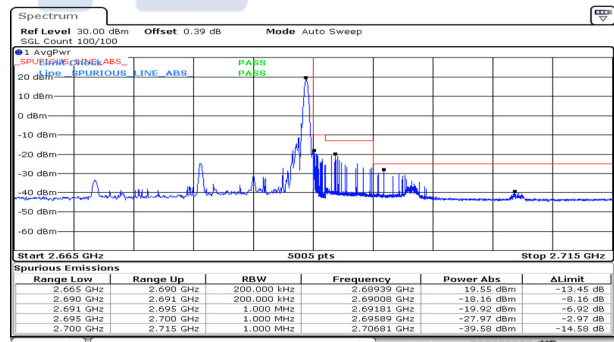

Test mode: LTE Band 41

5M BW QPSK Low ch. 1RB

5M BW QPSK High ch. 1RB

5M BW QPSK Low ch. FRB

5M BW QPSK High ch. FRB

5M BW 16QAM Low ch. 1RB

5M BW 16QAM High ch. 1RB

5M BW 16QAM Low ch. FRB

5M BW 16QAM High ch. FRB

10M BW QPSK Low ch. 1RB

10M BW QPSK High ch. 1RB

10M BW QPSK Low ch. FRB

10M BW QPSK High ch. FRB

10M BW 16QAM Low ch. 1RB

10M BW 16QAM High ch. 1RB

10M BW 16QAM Low ch. FRB