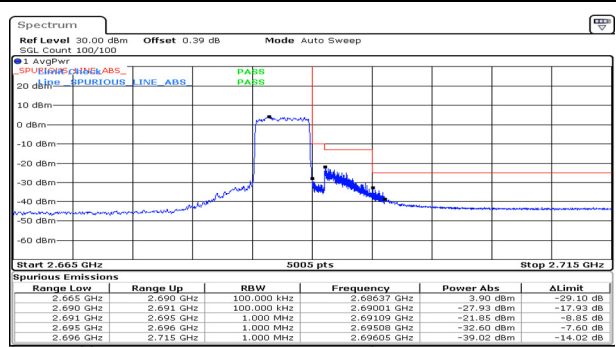

Test mode: LTE Band 41

5M BW QPSK Low ch. 1RB

5M BW QPSK High ch. 1RB

5M BW QPSK Low ch. FRB

5M BW QPSK High ch. FRB

5M BW 16QAM Low ch. 1RB

5M BW 16QAM High ch. 1RB

5M BW 16QAM Low ch. FRB

5M BW 16QAM High ch. FRB

10M BW QPSK Low ch. 1RB

10M BW QPSK High ch. 1RB

10M BW QPSK Low ch. FRB

10M BW QPSK High ch. FRB

10M BW 16QAM Low ch. 1RB

10M BW 16QAM High ch. 1RB

10M BW 16QAM Low ch. FRB