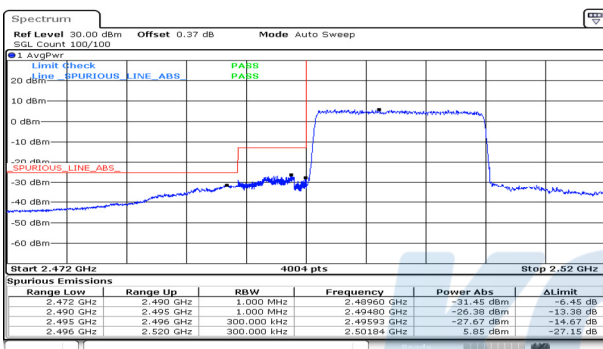

10M BW 16QAM High ch. FRB

KCTL Inc.

65, Sinwon-ro, Yeongtong-gu,
Suwon-si, Gyeonggi-do, 16677, Korea
TEL: 82-31-285-0894 FAX: 82-505-299-8311
www.kctl.co.kr

Report No.:
KR20-SRF0115-A

Page (80) of (103)

15M BW QPSK Low ch. 1RB

15M BW QPSK High ch. 1RB

15M BW QPSK Low ch. FRB

15M BW QPSK High ch. FRB

15M BW 16QAM Low ch. 1RB

15M BW 16QAM High ch. 1RB

15M BW 16QAM Low ch. FRB

15M BW 16QAM High ch. FRB

This test report shall not be reproduced, except in full, without the written approval