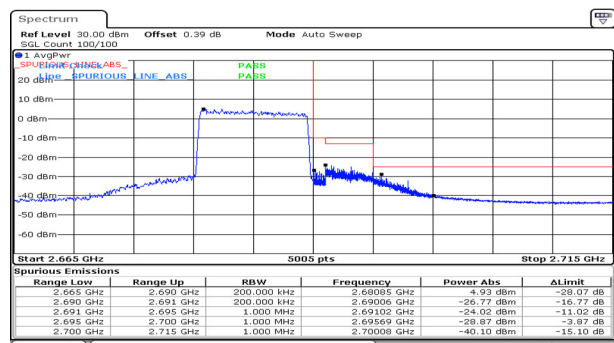

10M BW 16QAM High ch. FRB