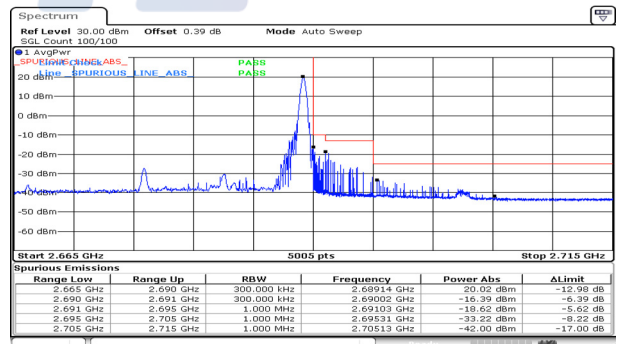

15M BW QPSK High ch. 1RB

15M BW QPSK Low ch. FRB

15M BW QPSK High ch. FRB

15M BW 16QAM Low ch. 1RB

15M BW 16QAM High ch. 1RB

15M BW 16QAM Low ch. FRB

15M BW 16QAM High ch. FRB

This test report shall not be reproduced, except in full, without the written approval