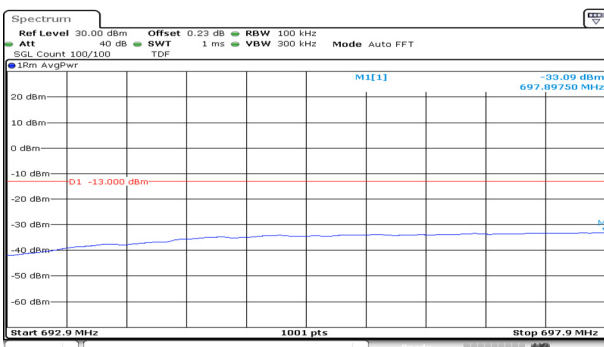

10M BW QPSK Upper extended 1RB

10M BW QPSK Lower extended FRB

10M BW QPSK Upper extended FRB

10M BW 16QAM Lower extended 1RB

10M BW 16QAM Upper extended 1RB

10M BW 16QAM Lower extended FRB

10M BW 16QAM Upper extended FRB

Test mode: LTE Band 41

5M BW QPSK Low ch. 1RB

5M BW QPSK High ch. 1RB

5M BW QPSK Low ch. FRB

5M BW QPSK High ch. FRB

5M BW 16QAM Low ch. 1RB

5M BW 16QAM High ch. 1RB

5M BW 16QAM Low ch. FRB