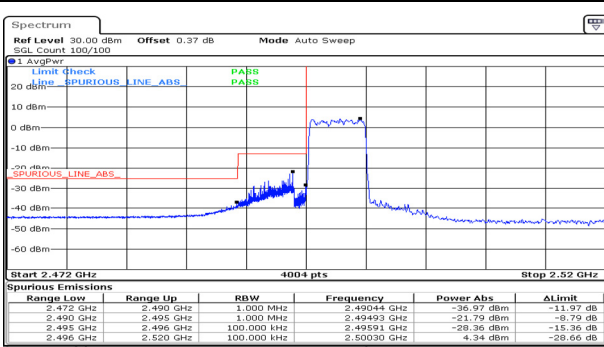

Test mode: LTE Band 41

5M BW QPSK Low ch. 1RB

5M BW QPSK High ch. 1RB

5M BW QPSK Low ch. FRB

5M BW QPSK High ch. FRB

5M BW 16QAM Low ch. 1RB

5M BW 16QAM High ch. 1RB

5M BW 16QAM Low ch. FRB

5M BW 16QAM High ch. FRB

10M BW QPSK Low ch. 1RB

10M BW QPSK High ch. 1RB

10M BW QPSK Low ch. FRB

10M BW QPSK High ch. FRB

10M BW 16QAM Low ch. 1RB

10M BW 16QAM High ch. 1RB

10M BW 16QAM Low ch. FRB