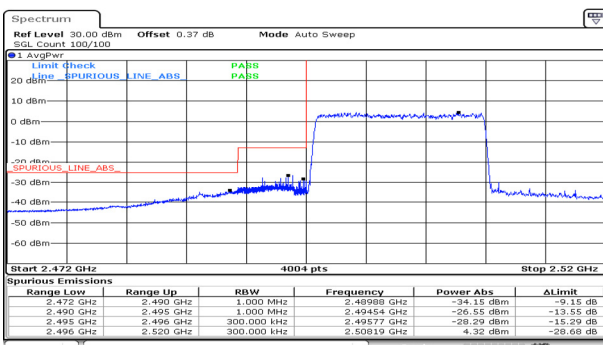

15M BW QPSK High ch. 1RB

15M BW QPSK Low ch. FRB

15M BW QPSK High ch. FRB

15M BW 16QAM Low ch. 1RB

15M BW 16QAM High ch. 1RB

15M BW 16QAM Low ch. FRB

15M BW 16QAM High ch. FRB

This test report shall not be reproduced, except in full, without the written approval