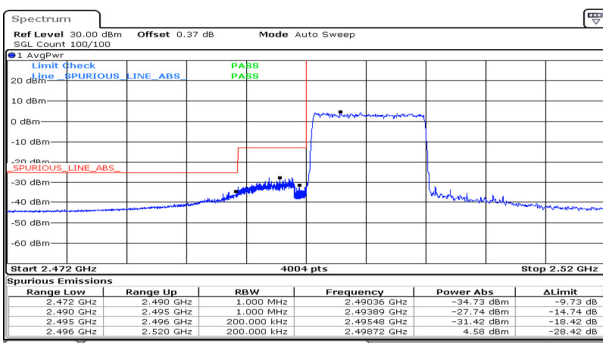

Test mode: LTE Band 41

5M BW QPSK Low ch. 1RB

5M BW QPSK High ch. 1RB

5M BW QPSK Low ch. FRB

5M BW QPSK High ch. FRB

5M BW 16QAM Low ch. 1RB

5M BW 16QAM High ch. 1RB

5M BW 16QAM Low ch. FRB

5M BW 16QAM High ch. FRB

10M BW QPSK Low ch. 1RB

10M BW QPSK High ch. 1RB

10M BW QPSK Low ch. FRB

10M BW QPSK High ch. FRB

10M BW 16QAM Low ch. 1RB

10M BW 16QAM High ch. 1RB

10M BW 16QAM Low ch. FRB