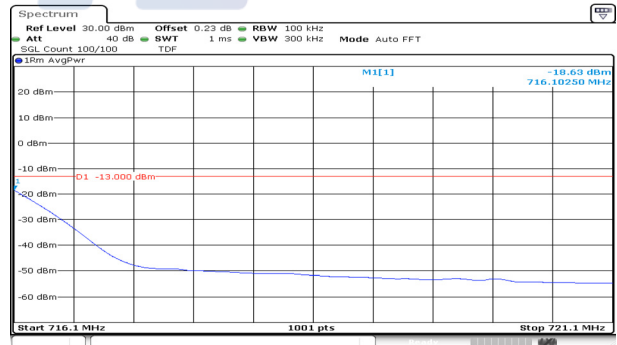

10M BW QPSK Upper extended 1RB

10M BW QPSK Lower extended FRB

10M BW QPSK Upper extended FRB

10M BW 16QAM Lower extended 1RB

10M BW 16QAM Upper extended 1RB

10M BW 16QAM Lower extended FRB

10M BW 16QAM Upper extended FRB

Test mode: LTE Band 41

5M BW QPSK Low ch. 1RB

5M BW QPSK High ch. 1RB

5M BW QPSK Low ch. FRB

5M BW QPSK High ch. FRB

5M BW 16QAM Low ch. 1RB

5M BW 16QAM High ch. 1RB

5M BW 16QAM Low ch. FRB