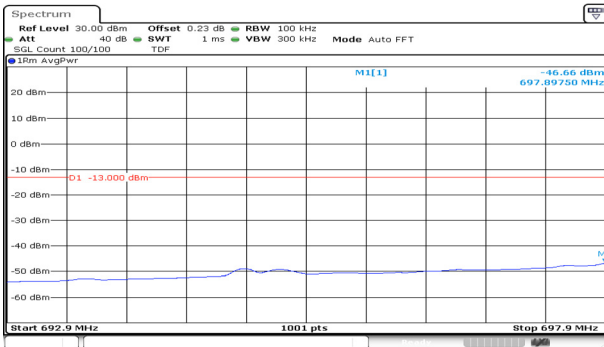

KCTL Inc.

65, Sinwon-ro, Yeongtong-gu,
Suwon-si, Gyeonggi-do, 16677, Korea
TEL: 82-31-285-0894 FAX: 82-505-299-8311
www.kctl.co.kr

Report No.:
KR20-SRF0115-A

Page (77) of (103)

10M BW QPSK Lower extended 1RB

10M BW QPSK Upper extended 1RB

10M BW QPSK Lower extended FRB

10M BW QPSK Upper extended FRB

10M BW 16QAM Lower extended 1RB

10M BW 16QAM Upper extended 1RB

10M BW 16QAM Lower extended FRB

10M BW 16QAM Upper extended FRB