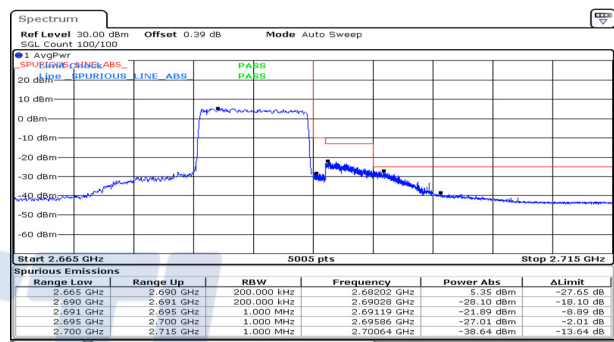

Test mode: LTE Band 41

5M BW QPSK Low ch. 1RB

5M BW QPSK High ch. 1RB

5M BW QPSK Low ch. FRB

5M BW QPSK High ch. FRB

5M BW 16QAM Low ch. 1RB

5M BW 16QAM High ch. 1RB

5M BW 16QAM Low ch. FRB

5M BW 16QAM High ch. FRB

10M BW QPSK Low ch. 1RB

10M BW QPSK High ch. 1RB

10M BW QPSK Low ch. FRB

10M BW QPSK High ch. FRB

10M BW 16QAM Low ch. 1RB

10M BW 16QAM High ch. 1RB

10M BW 16QAM Low ch. FRB