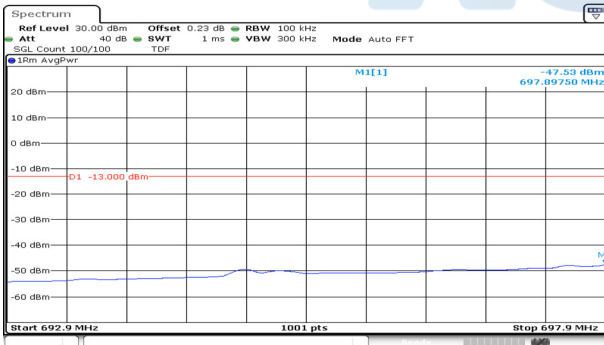

10M BW QPSK Upper extended 1RB

10M BW QPSK Lower extended FRB

10M BW QPSK Upper extended FRB

10M BW 16QAM Lower extended 1RB

10M BW 16QAM Upper extended 1RB

10M BW 16QAM Lower extended FRB

10M BW 16QAM Upper extended FRB

Test mode: LTE Band 41

5M BW QPSK Low ch. 1RB

5M BW QPSK High ch. 1RB

5M BW QPSK Low ch. FRB

5M BW QPSK High ch. FRB

5M BW 16QAM Low ch. 1RB

5M BW 16QAM High ch. 1RB

5M BW 16QAM Low ch. FRB