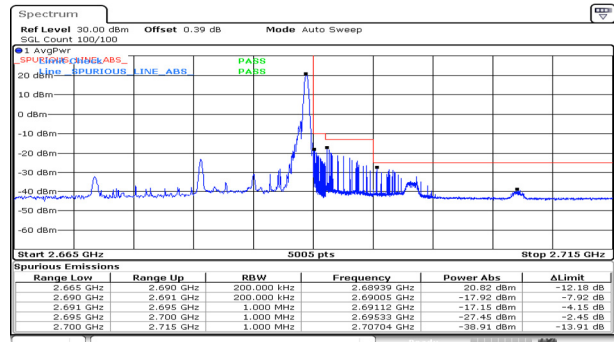

Test mode: LTE Band 41

5M BW QPSK Low ch. 1RB

5M BW QPSK High ch. 1RB

5M BW QPSK Low ch. FRB

5M BW QPSK High ch. FRB

5M BW 16QAM Low ch. 1RB

5M BW 16QAM High ch. 1RB

5M BW 16QAM Low ch. FRB

5M BW 16QAM High ch. FRB

10M BW QPSK Low ch. 1RB

10M BW QPSK High ch. 1RB

10M BW QPSK Low ch. FRB

10M BW QPSK High ch. FRB

10M BW 16QAM Low ch. 1RB

10M BW 16QAM High ch. 1RB

10M BW 16QAM Low ch. FRB