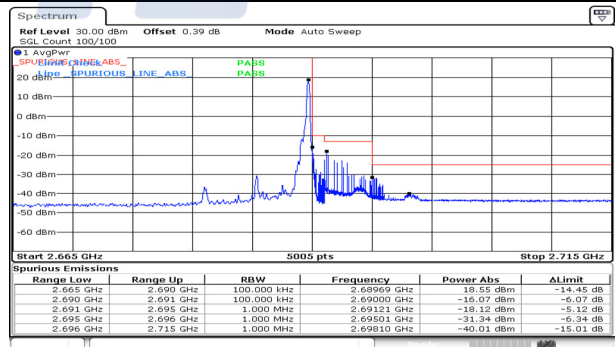

Test mode: LTE Band 41

5M BW QPSK Low ch. 1RB

5M BW QPSK High ch. 1RB

5M BW QPSK Low ch. FRB

5M BW QPSK High ch. FRB

5M BW 16QAM Low ch. 1RB

5M BW 16QAM High ch. 1RB

5M BW 16QAM Low ch. FRB

5M BW 16QAM High ch. FRB

10M BW QPSK Low ch. 1RB

10M BW QPSK High ch. 1RB

10M BW QPSK Low ch. FRB

10M BW QPSK High ch. FRB

10M BW 16QAM Low ch. 1RB

10M BW 16QAM High ch. 1RB

10M BW 16QAM Low ch. FRB