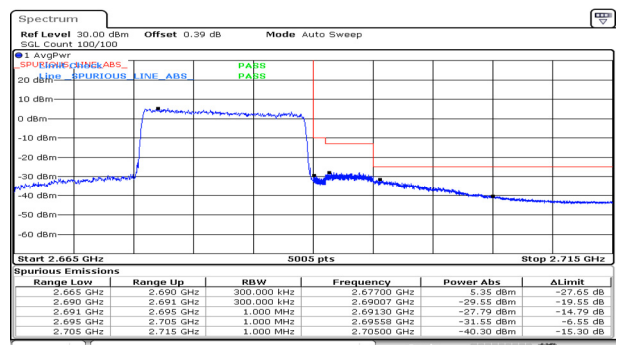

15M BW QPSK High ch. 1RB

15M BW QPSK Low ch. FRB

15M BW QPSK High ch. FRB

15M BW 16QAM Low ch. 1RB

15M BW 16QAM High ch. 1RB

15M BW 16QAM Low ch. FRB

15M BW 16QAM High ch. FRB

This test report shall not be reproduced, except in full, without the written approval