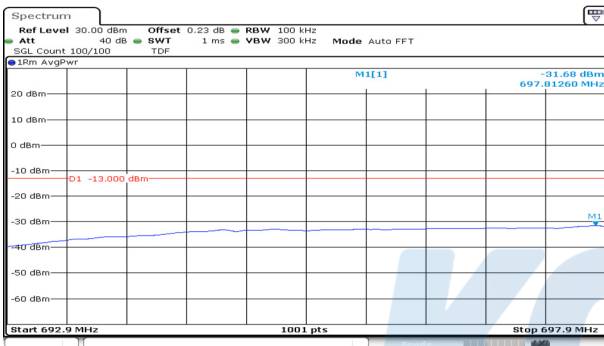

10M BW QPSK Lower extended FRB