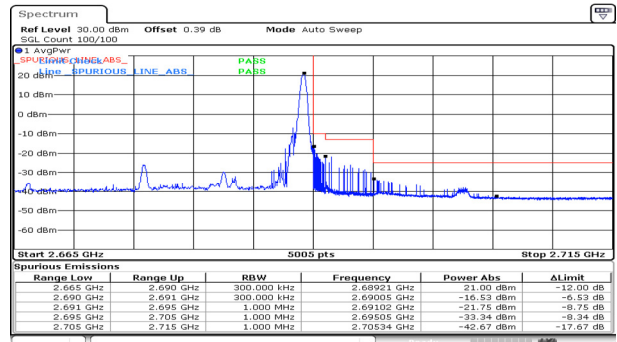

10M BW 16QAM High ch. FRB

KCTL Inc.

65, Sinwon-ro, Yeongtong-gu,
Suwon-si, Gyeonggi-do, 16677, Korea
TEL: 82-31-285-0894 FAX: 82-505-299-8311
www.kctl.co.kr

Report No.:
KR20-SRF0115-A

Page (80) of (103)

15M BW QPSK Low ch. 1RB

15M BW QPSK High ch. 1RB

15M BW QPSK Low ch. FRB

15M BW QPSK High ch. FRB

15M BW 16QAM Low ch. 1RB

15M BW 16QAM High ch. 1RB

15M BW 16QAM Low ch. FRB

15M BW 16QAM High ch. FRB

This test report shall not be reproduced, except in full, without the written approval