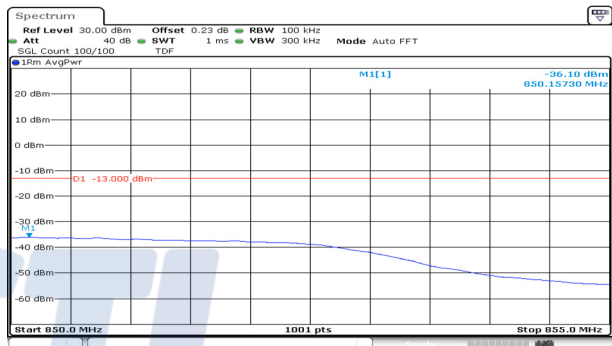

10M BW QPSK Upper extended FRB