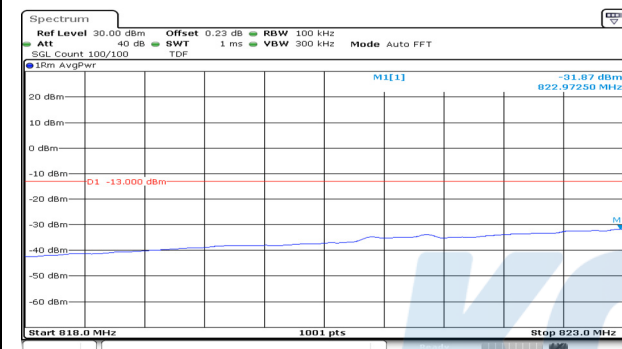

5M BW QPSK Lower extended FRB