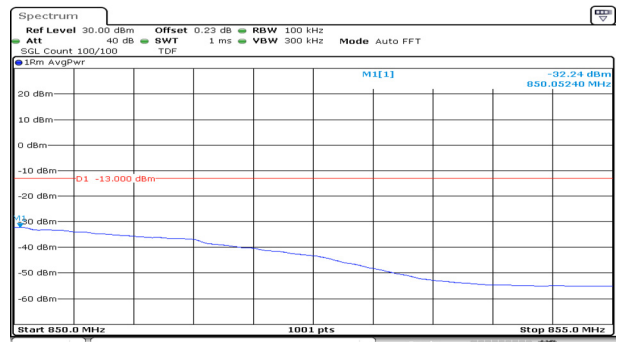

3M BW 16QAM Upper extended FRB