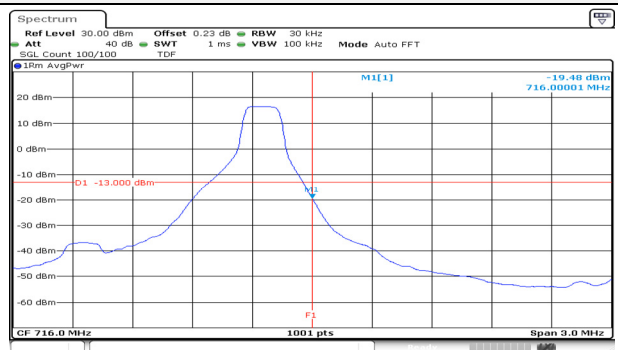

## 10M BW 16QAM Upper extended FRB

**Test mode: LTE Band 12**

**1.4M BW QPSK Low ch. 1RB**

**1.4M BW QPSK High ch. 1RB**

**1.4M BW QPSK Low ch. FRB**

**1.4M BW QPSK High ch. FRB**

**1.4M BW 16QAM Low ch. 1RB**