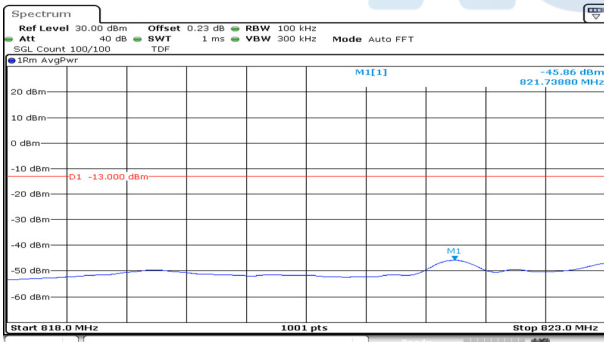

3M BW 16QAM Lower extended 1RB