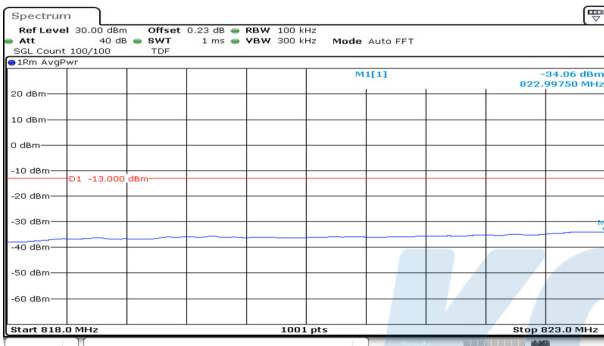

10M BW QPSK Lower extended FRB