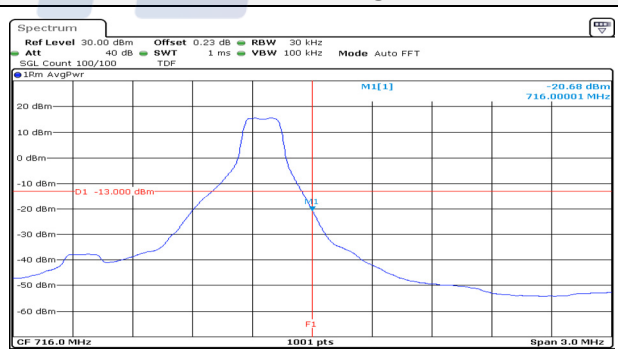

1.4M BW 16QAM High ch. 1RB