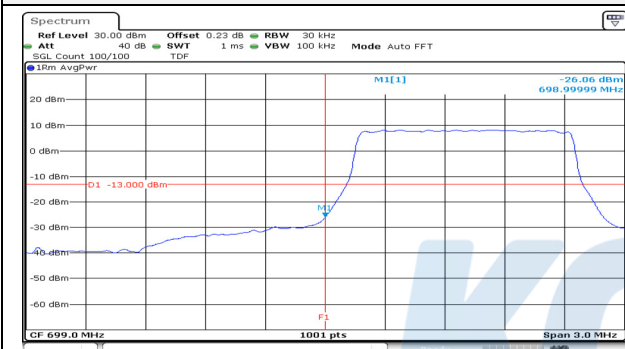

## 10M BW 16QAM Upper extended FRB

**Test mode: LTE Band 12**

**1.4M BW QPSK Low ch. 1RB**

**1.4M BW QPSK High ch. 1RB**

**1.4M BW QPSK Low ch. FRB**

**1.4M BW QPSK High ch. FRB**

**1.4M BW 16QAM Low ch. 1RB**