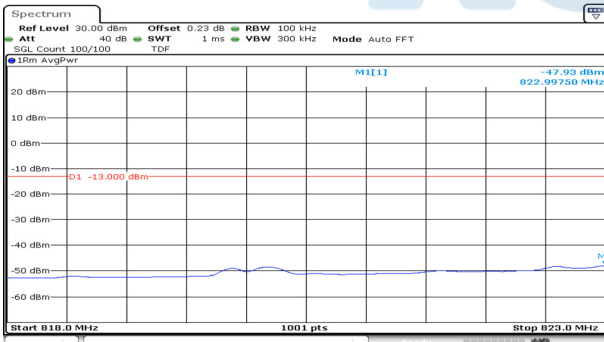

10M BW 16QAM Lower extended 1RB