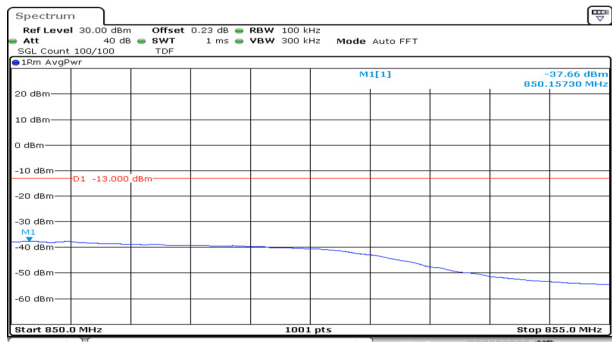

10M BW 16QAM Upper extended FRB