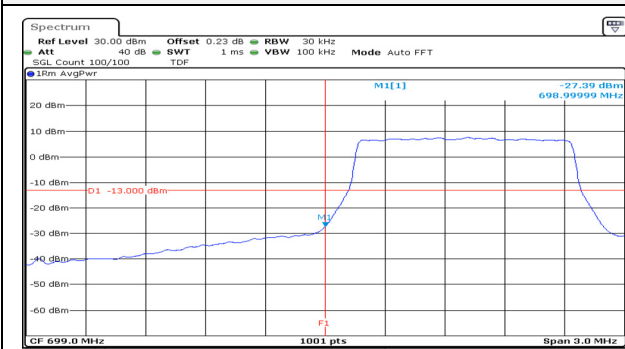

1.4M BW 16QAM Low ch. FRB