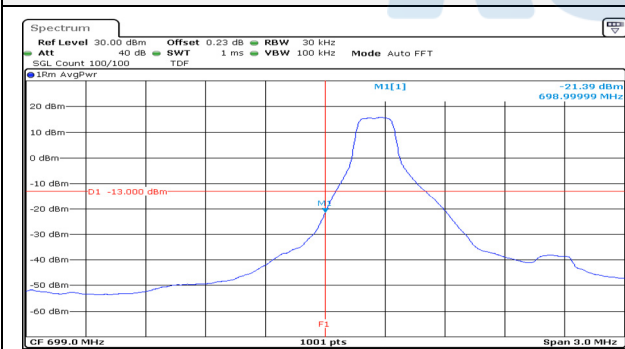

## 10M BW 16QAM Upper extended FRB

**Test mode: LTE Band 12**

**1.4M BW QPSK Low ch. 1RB**

**1.4M BW QPSK High ch. 1RB**

**1.4M BW QPSK Low ch. FRB**

**1.4M BW QPSK High ch. FRB**

**1.4M BW 16QAM Low ch. 1RB**