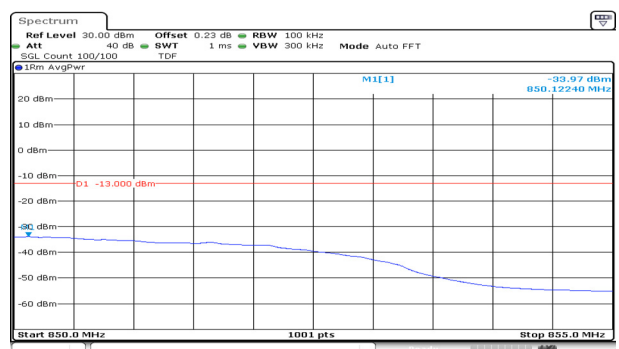

5M BW 16QAM Upper extended FRB