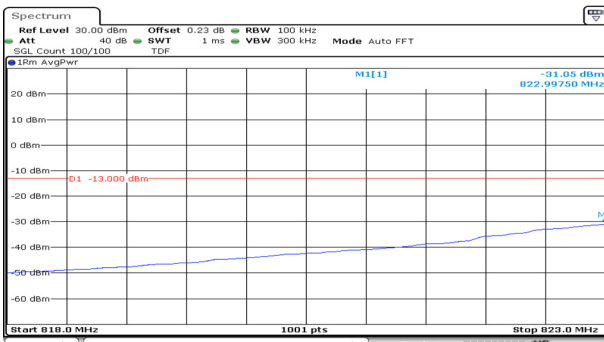

3M BW 16QAM Lower extended FRB