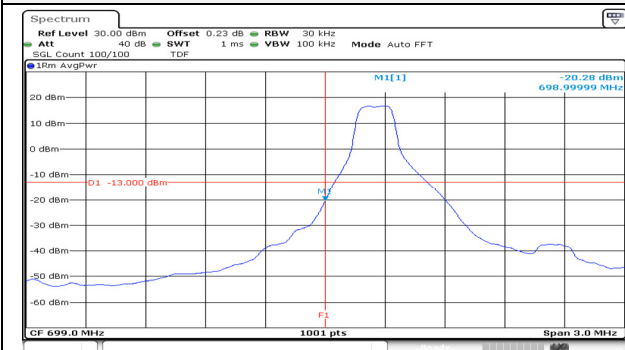

## 10M BW 16QAM Upper extended FRB

**Test mode: LTE Band 12**

**1.4M BW QPSK Low ch. 1RB**

**1.4M BW QPSK High ch. 1RB**

**1.4M BW QPSK Low ch. FRB**

**1.4M BW QPSK High ch. FRB**

**1.4M BW 16QAM Low ch. 1RB**