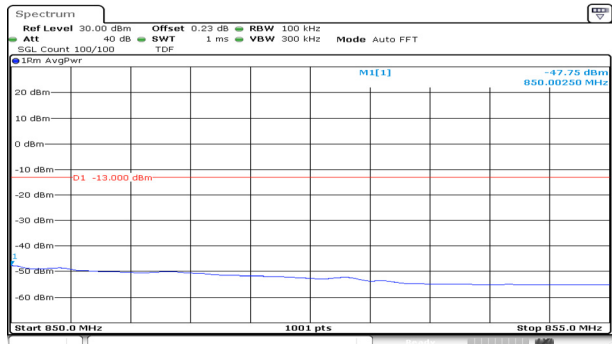

10M BW QPSK Upper extended 1RB