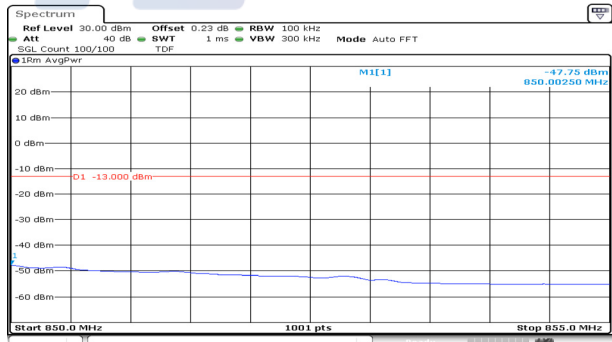

10M BW 16QAM Upper extended 1RB