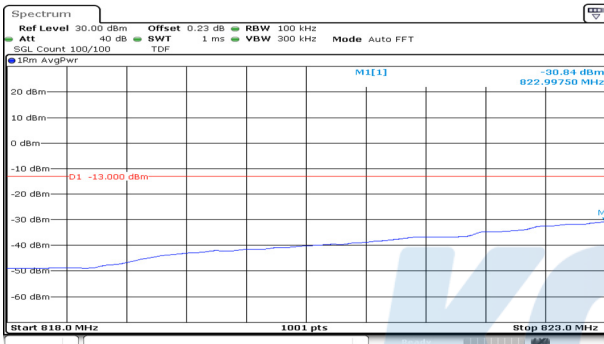

3M BW QPSK Lower extended FRB