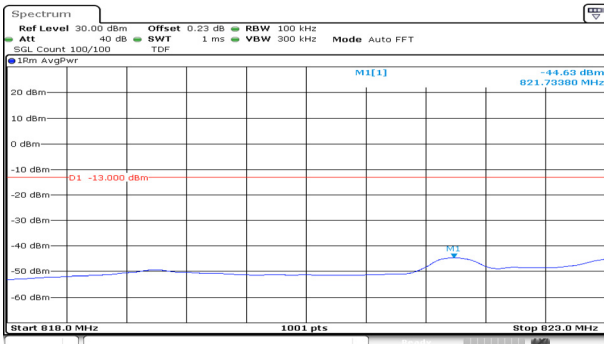

KCTL Inc.

65, Sinwon-ro, Yeongtong-gu,
Suwon-si, Gyeonggi-do, 16677, Korea
TEL: 82-31-285-0894 FAX: 82-505-299-8311
www.kctl.co.kr

Report No.:
KR20-SRF0115-A

Page (65) of (103)

3M BW QPSK Lower extended 1RB