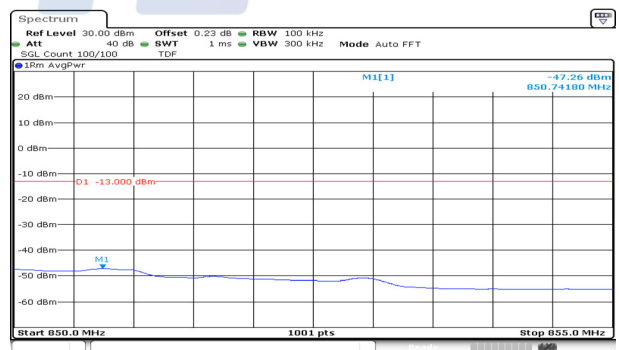

5M BW 16QAM Upper extended 1RB