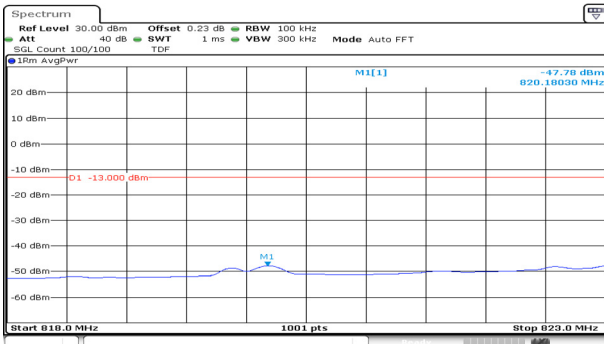

## 10M BW QPSK Lower extended 1RB