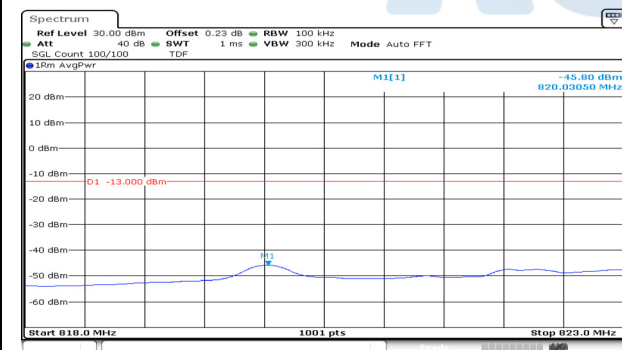

5M BW 16QAM Lower extended 1RB