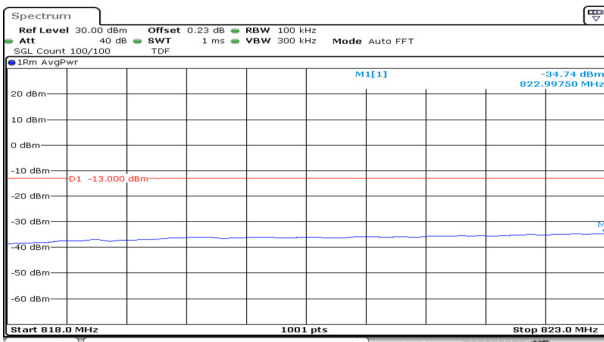

10M BW 16QAM Lower extended FRB