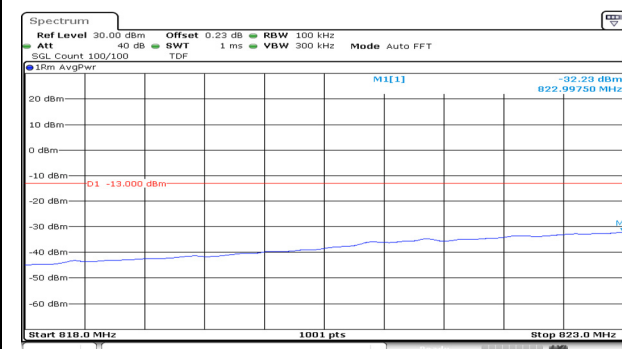

5M BW 16QAM Lower extended FRB