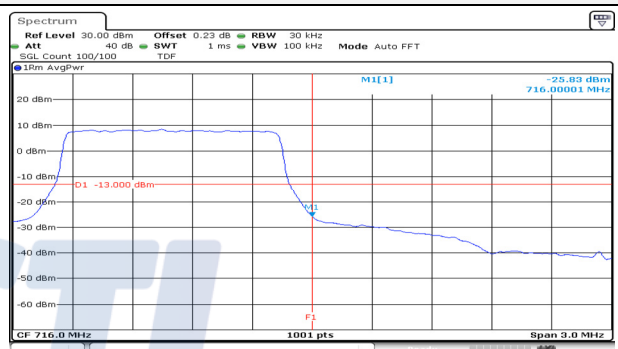

## 10M BW 16QAM Upper extended FRB

**Test mode: LTE Band 12**

**1.4M BW QPSK Low ch. 1RB**

**1.4M BW QPSK High ch. 1RB**

**1.4M BW QPSK Low ch. FRB**

**1.4M BW QPSK High ch. FRB**

**1.4M BW 16QAM Low ch. 1RB**