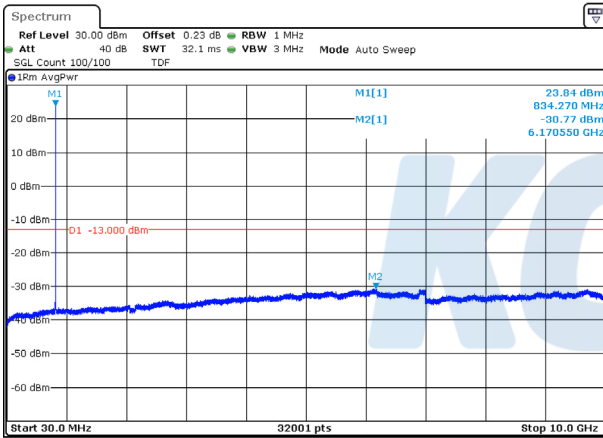

KCTL Inc.

65, Sinwon-ro, Yeongtong-gu,
Suwon-si, Gyeonggi-do, 16677, Korea
TEL: 82-31-285-0894 FAX: 82-505-299-8311
www.kctl.co.kr

Report No.:
KR20-SRF0115-A

Page (50) of (103)

5M BW QPSK Low ch.

5M BW 16QAM Low ch.

5M BW QPSK Mid ch.

5M BW 16QAM Mid ch.

5M BW QPSK High ch.

5M BW 16QAM High ch.

KCTL Inc.

65, Sinwon-ro, Yeongtong-gu,
Suwon-si, Gyeonggi-do, 16677, Korea
TEL: 82-31-285-0894 FAX: 82-505-299-8311
www.kctl.co.kr