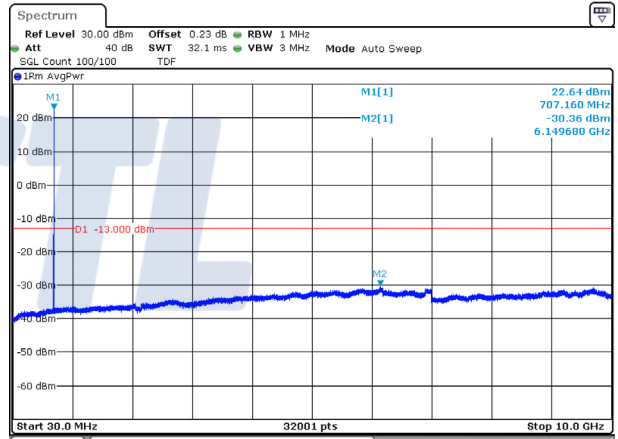

Test mode: LTE Band 12

1.4M BW QPSK Low ch.

1.4M BW 16QAM Low ch.

1.4M BW QPSK Mid ch.

1.4M BW 16QAM Mid ch.

1.4M BW QPSK High ch.

1.4M BW 16QAM High ch.

KCTL Inc.