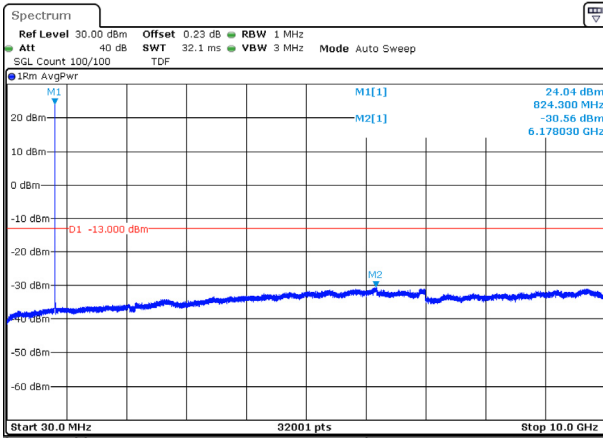

KCTL Inc.

65, Sinwon-ro, Yeongtong-gu,
Suwon-si, Gyeonggi-do, 16677, Korea
TEL: 82-31-285-0894 FAX: 82-505-299-8311
www.kctl.co.kr

Report No.:
KR20-SRF0115-A

Page (50) of (103)

5M BW QPSK Low ch.

5M BW 16QAM Low ch.

5M BW QPSK Mid ch.

5M BW 16QAM Mid ch.

5M BW QPSK High ch.

5M BW 16QAM High ch.

KCTL Inc.

65, Sinwon-ro, Yeongtong-gu,
Suwon-si, Gyeonggi-do, 16677, Korea
TEL: 82-31-285-0894 FAX: 82-505-299-8311
www.kctl.co.kr

Report No.:
KR20-SRF0115-A

Page (51) of (103)

10M BW QPSK Low ch.

10M BW 16QAM Low ch.

10M BW QPSK Mid ch.

10M BW 16QAM Mid ch.

10M BW QPSK High ch.

10M BW 16QAM High ch.