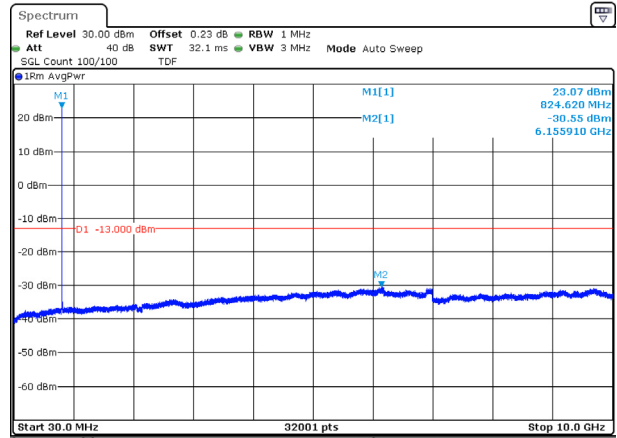

KCTL Inc.

65, Sinwon-ro, Yeongtong-gu,
Suwon-si, Gyeonggi-do, 16677, Korea
TEL: 82-31-285-0894 FAX: 82-505-299-8311
www.kctl.co.kr

Report No.:
KR20-SRF0115-A

Page (50) of (103)

5M BW QPSK Low ch.

5M BW 16QAM Low ch.

Report No.:
KR20-SRF0115-A

Page (51) of (103)

10M BW QPSK Low ch.

10M BW 16QAM Low ch.

10M BW QPSK Mid ch.

10M BW 16QAM Mid ch.

10M BW QPSK High ch.

10M BW 16QAM High ch.