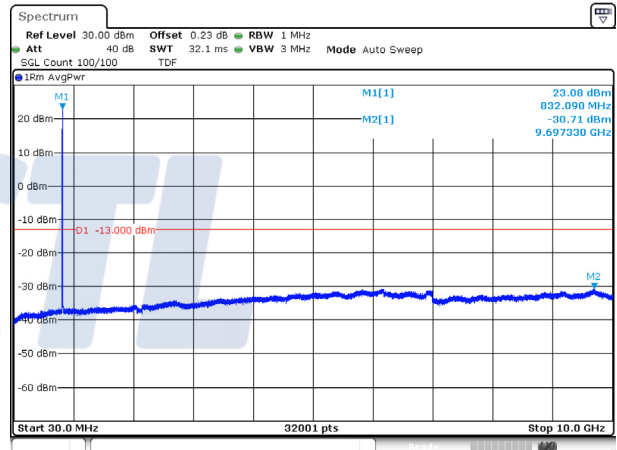

Report No.:
KR20-SRF0115-A

Page (51) of (103)

10M BW QPSK Low ch.

10M BW 16QAM Low ch.

10M BW QPSK Mid ch.

10M BW 16QAM Mid ch.

10M BW QPSK High ch.

10M BW 16QAM High ch.

Test mode: LTE Band 12

1.4M BW QPSK Low ch.

1.4M BW 16QAM Low ch.

1.4M BW QPSK Mid ch.

1.4M BW 16QAM Mid ch.

1.4M BW QPSK High ch.

1.4M BW 16QAM High ch.

KCTL Inc.