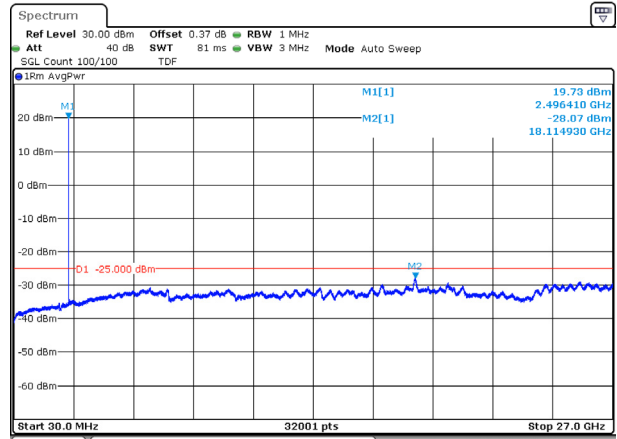

5M BW QPSK High ch.

5M BW 16QAM High ch.

10M BW QPSK Low ch.

10M BW 16QAM Low ch.

10M BW QPSK Mid ch.

10M BW 16QAM Mid ch.

10M BW QPSK High ch.

10M BW 16QAM High ch.

KCTL Inc.

65, Sinwon-ro, Yeongtong-gu,
Suwon-si, Gyeonggi-do, 16677, Korea
TEL: 82-31-285-0894 FAX: 82-505-299-8311
www.kctl.co.kr

Report No.:
KR20-SRF0115-A

Page (56) of (103)

Test mode: LTE Band 41

5M BW QPSK Low ch.

5M BW 16QAM Low ch.

5M BW QPSK Mid ch.

5M BW 16QAM Mid ch.

5M BW QPSK High ch.

5M BW 16QAM High ch.