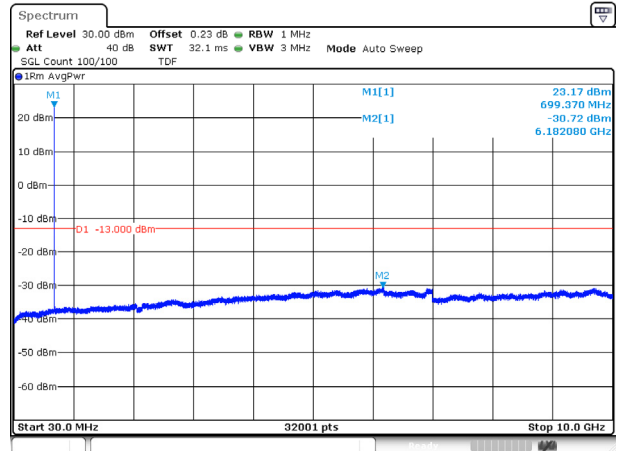

Test mode: LTE Band 12

1.4M BW QPSK Low ch.

1.4M BW 16QAM Low ch.

1.4M BW QPSK Mid ch.

1.4M BW 16QAM Mid ch.

1.4M BW QPSK High ch.

1.4M BW 16QAM High ch.

KCTL Inc.

65, Sinwon-ro, Yeongtong-gu,
Suwon-si, Gyeonggi-do, 16677, Korea
TEL: 82-31-285-0894 FAX: 82-505-299-8311
www.kctl.co.kr

Report No.:
KR20-SRF0115-A

Page (53) of (103)

3M BW QPSK Low ch.

3M BW 16QAM Low ch.