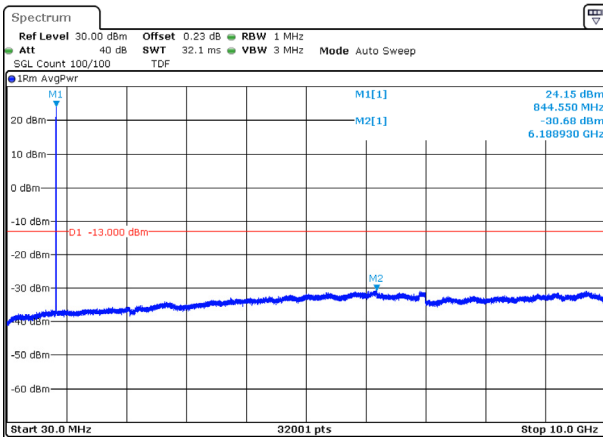

5M BW QPSK High ch.