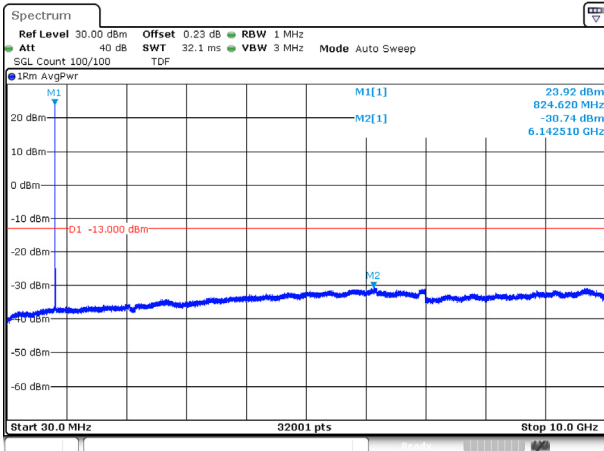

KCTL Inc.

65, Sinwon-ro, Yeongtong-gu,
Suwon-si, Gyeonggi-do, 16677, Korea
TEL: 82-31-285-0894 FAX: 82-505-299-8311
www.kctl.co.kr

Report No.:
KR20-SRF0115-A

Page (50) of (103)

5M BW QPSK Low ch.

5M BW 16QAM Low ch.

5M BW QPSK Mid ch.

5M BW 16QAM Mid ch.

5M BW QPSK High ch.

5M BW 16QAM High ch.

KCTL Inc.

65, Sinwon-ro, Yeongtong-gu,
Suwon-si, Gyeonggi-do, 16677, Korea
TEL: 82-31-285-0894 FAX: 82-505-299-8311
www.kctl.co.kr

Report No.:
KR20-SRF0115-A

Page (51) of (103)

10M BW QPSK Low ch.

10M BW 16QAM Low ch.

10M BW QPSK Mid ch.

10M BW 16QAM Mid ch.

10M BW QPSK High ch.

10M BW 16QAM High ch.

Test mode: LTE Band 12

1.4M BW QPSK Low ch.

1.4M BW 16QAM Low ch.

1.4M BW QPSK Mid ch.

1.4M BW 16QAM Mid ch.

1.4M BW QPSK High ch.

1.4M BW 16QAM High ch.

KCTL Inc.