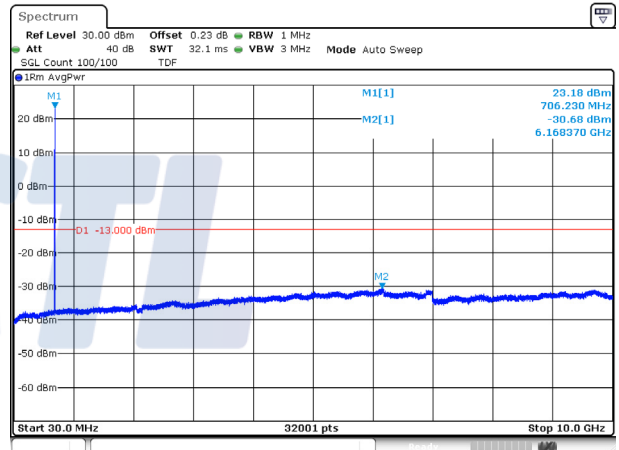

3M BW 16QAM Mid ch.