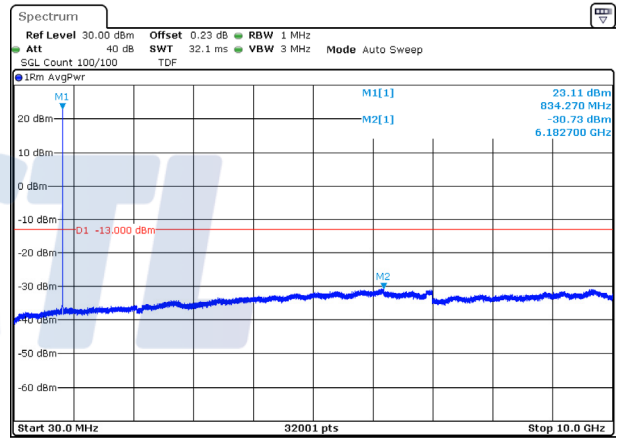

5M BW 16QAM Mid ch.