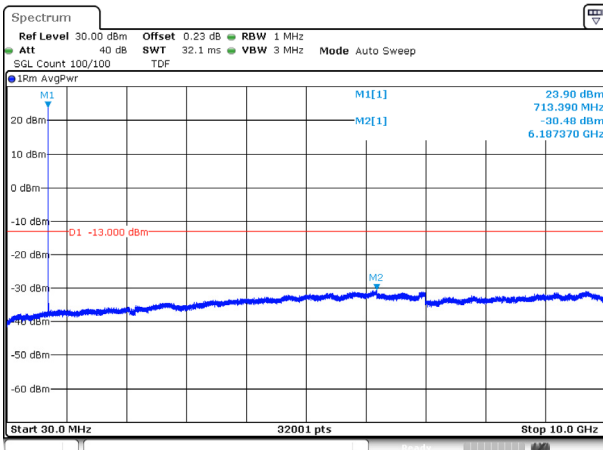

3M BW QPSK High ch.