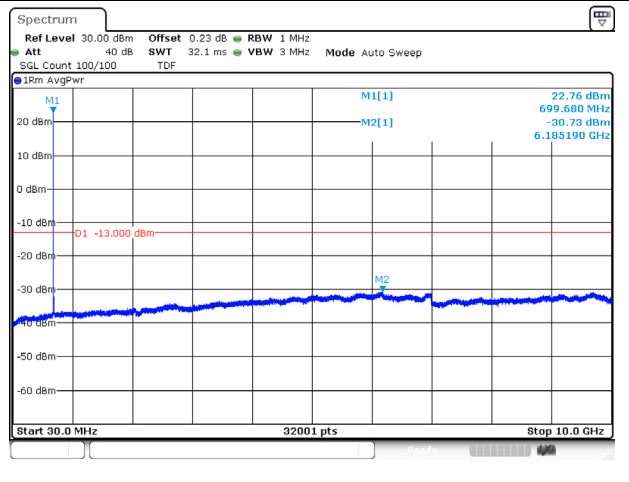

5M BW QPSK High ch.

5M BW 16QAM High ch.

10M BW QPSK Low ch.

10M BW 16QAM Low ch.

10M BW QPSK Mid ch.

10M BW 16QAM Mid ch.

10M BW QPSK High ch.

10M BW 16QAM High ch.

KCTL Inc.

65, Sinwon-ro, Yeongtong-gu,
Suwon-si, Gyeonggi-do, 16677, Korea
TEL: 82-31-285-0894 FAX: 82-505-299-8311
www.kctl.co.kr

Report No.:
KR20-SRF0115-A

Page (56) of (103)

Test mode: LTE Band 41

5M BW QPSK Low ch.