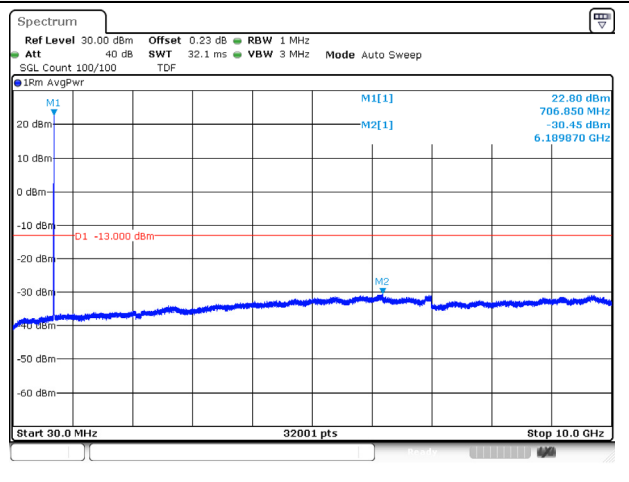

5M BW QPSK High ch.

5M BW 16QAM High ch.

10M BW QPSK Low ch.

10M BW 16QAM Low ch.

10M BW QPSK Mid ch.

10M BW 16QAM Mid ch.

10M BW QPSK High ch.

10M BW 16QAM High ch.

KCTL Inc.

65, Sinwon-ro, Yeongtong-gu,
Suwon-si, Gyeonggi-do, 16677, Korea
TEL: 82-31-285-0894 FAX: 82-505-299-8311
www.kctl.co.kr

Report No.:
KR20-SRF0115-A

Page (56) of (103)

Test mode: LTE Band 41

5M BW QPSK Low ch.