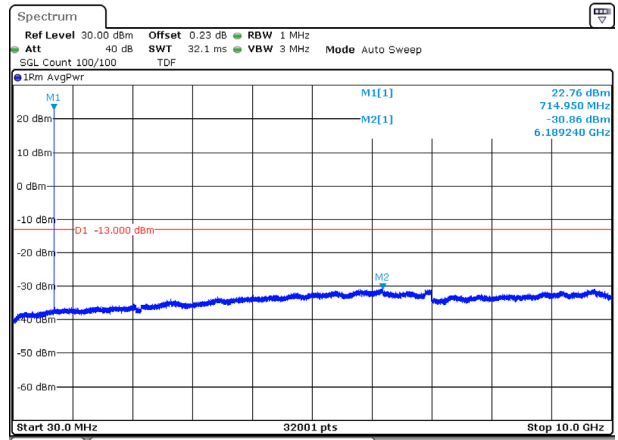

Test mode: LTE Band 12

1.4M BW QPSK Low ch.

1.4M BW 16QAM Low ch.

1.4M BW QPSK Mid ch.

1.4M BW 16QAM Mid ch.

1.4M BW QPSK High ch.

1.4M BW 16QAM High ch.

KCTL Inc.