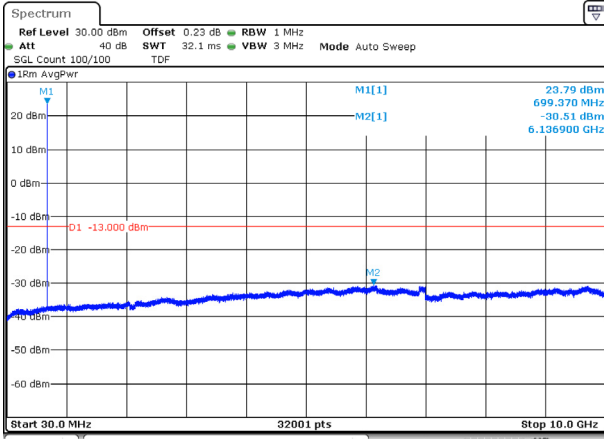

Report No.:
KR20-SRF0115-A

Page (51) of (103)

10M BW QPSK Low ch.

10M BW 16QAM Low ch.

10M BW QPSK Mid ch.

10M BW 16QAM Mid ch.

10M BW QPSK High ch.

10M BW 16QAM High ch.

Test mode: LTE Band 12

1.4M BW QPSK Low ch.

1.4M BW 16QAM Low ch.

1.4M BW QPSK Mid ch.

1.4M BW 16QAM Mid ch.

1.4M BW QPSK High ch.

1.4M BW 16QAM High ch.

KCTL Inc.