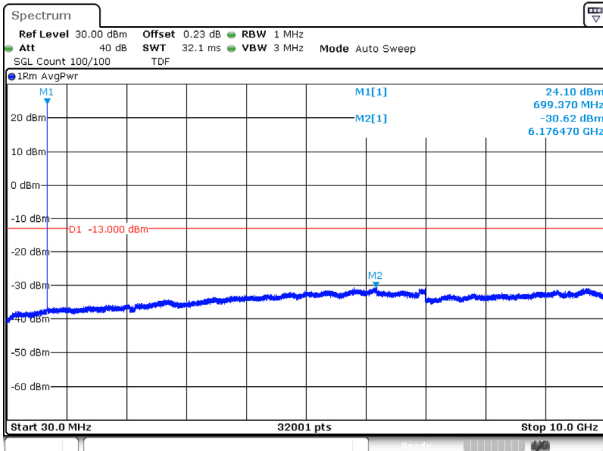

KCTL Inc.

65, Sinwon-ro, Yeongtong-gu,
Suwon-si, Gyeonggi-do, 16677, Korea
TEL: 82-31-285-0894 FAX: 82-505-299-8311
www.kctl.co.kr

Report No.:
KR20-SRF0115-A

Page (53) of (103)

3M BW QPSK Low ch.