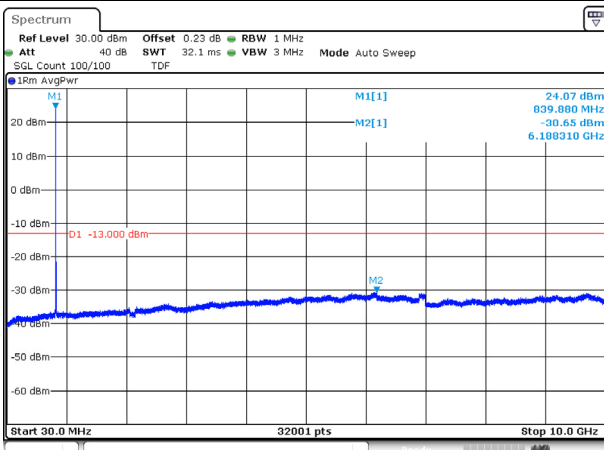

Report No.:
KR20-SRF0115-A

Page (51) of (103)

10M BW QPSK Low ch.

10M BW 16QAM Low ch.

10M BW QPSK Mid ch.

10M BW 16QAM Mid ch.

10M BW QPSK High ch.

10M BW 16QAM High ch.

Test mode: LTE Band 12

1.4M BW QPSK Low ch.

1.4M BW 16QAM Low ch.

1.4M BW QPSK Mid ch.

1.4M BW 16QAM Mid ch.

1.4M BW QPSK High ch.

1.4M BW 16QAM High ch.

KCTL Inc.