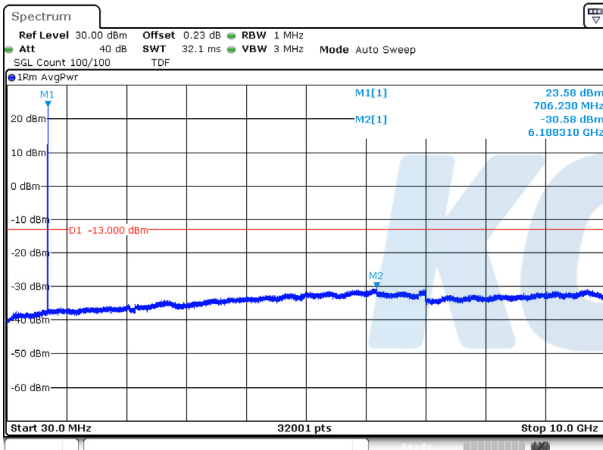

3M BW QPSK Mid ch.