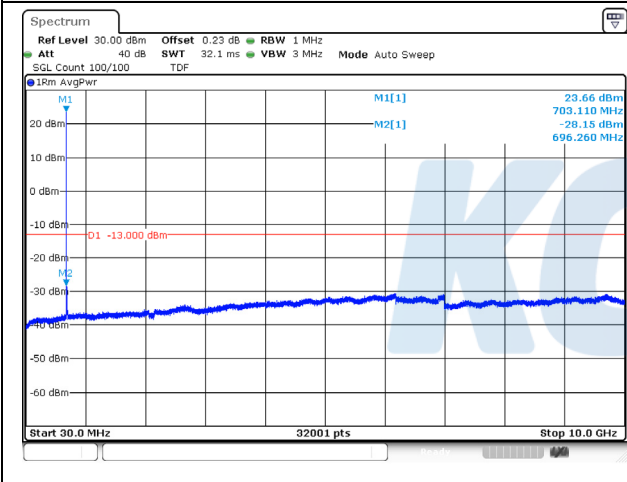

5M BW QPSK High ch.

5M BW 16QAM High ch.

10M BW QPSK Low ch.

10M BW 16QAM Low ch.

10M BW QPSK Mid ch.

10M BW 16QAM Mid ch.

10M BW QPSK High ch.

10M BW 16QAM High ch.

KCTL Inc.

65, Sinwon-ro, Yeongtong-gu,
Suwon-si, Gyeonggi-do, 16677, Korea
TEL: 82-31-285-0894 FAX: 82-505-299-8311
www.kctl.co.kr

Report No.:
KR20-SRF0115-A

Page (56) of (103)

Test mode: LTE Band 41

5M BW QPSK Low ch.