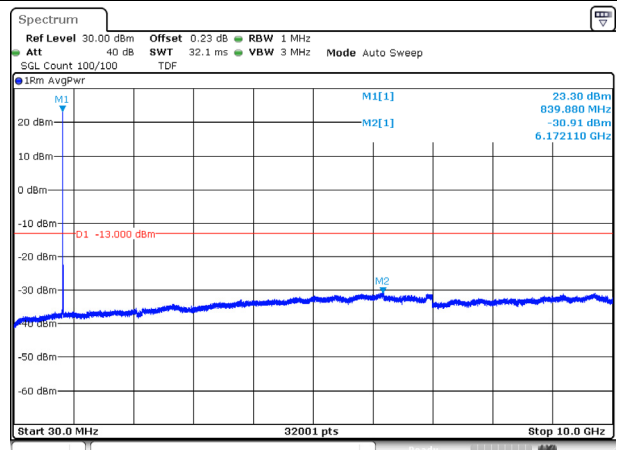

Report No.:
KR20-SRF0115-A

Page (51) of (103)

10M BW QPSK Low ch.

10M BW 16QAM Low ch.

10M BW QPSK Mid ch.

10M BW 16QAM Mid ch.

10M BW QPSK High ch.

10M BW 16QAM High ch.

Test mode: LTE Band 12

1.4M BW QPSK Low ch.

1.4M BW 16QAM Low ch.

1.4M BW QPSK Mid ch.

1.4M BW 16QAM Mid ch.

1.4M BW QPSK High ch.

1.4M BW 16QAM High ch.

KCTL Inc.