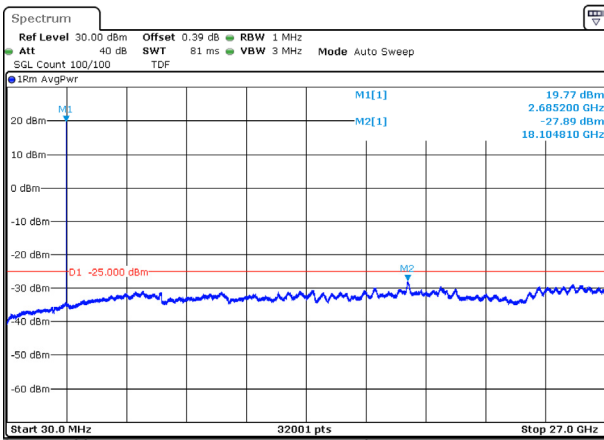

KCTL Inc.

65, Sinwon-ro, Yeongtong-gu,
Suwon-si, Gyeonggi-do, 16677, Korea
TEL: 82-31-285-0894 FAX: 82-505-299-8311
www.kctl.co.kr

Report No.:
KR20-SRF0115-A

Page (56) of (103)

Test mode: LTE Band 41

5M BW QPSK Low ch.

5M BW 16QAM Low ch.

5M BW QPSK Mid ch.

5M BW 16QAM Mid ch.

5M BW QPSK High ch.

5M BW 16QAM High ch.