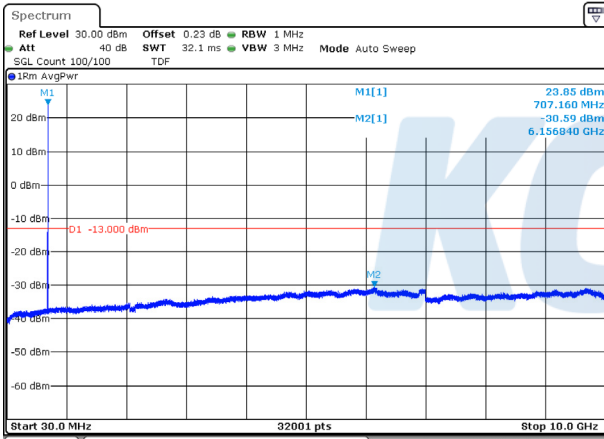

Test mode: LTE Band 12

1.4M BW QPSK Low ch.

1.4M BW 16QAM Low ch.

1.4M BW QPSK Mid ch.

1.4M BW 16QAM Mid ch.

1.4M BW QPSK High ch.

1.4M BW 16QAM High ch.

KCTL Inc.