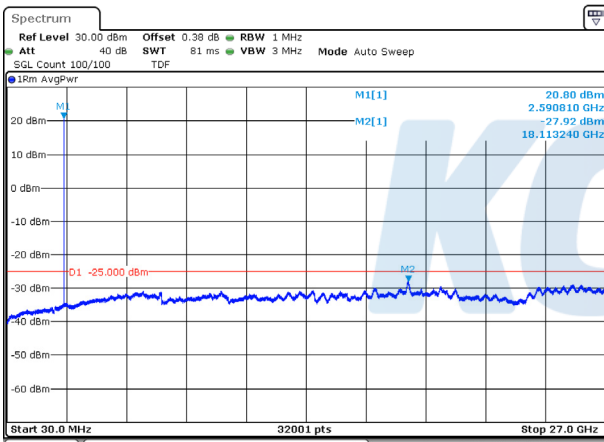

KCTL Inc.

65, Sinwon-ro, Yeongtong-gu,
Suwon-si, Gyeonggi-do, 16677, Korea
TEL: 82-31-285-0894 FAX: 82-505-299-8311
www.kctl.co.kr

Report No.:
KR20-SRF0115-A

Page (56) of (103)

Test mode: LTE Band 41

5M BW QPSK Low ch.

5M BW 16QAM Low ch.

5M BW QPSK Mid ch.

5M BW 16QAM Mid ch.

5M BW QPSK High ch.

5M BW 16QAM High ch.