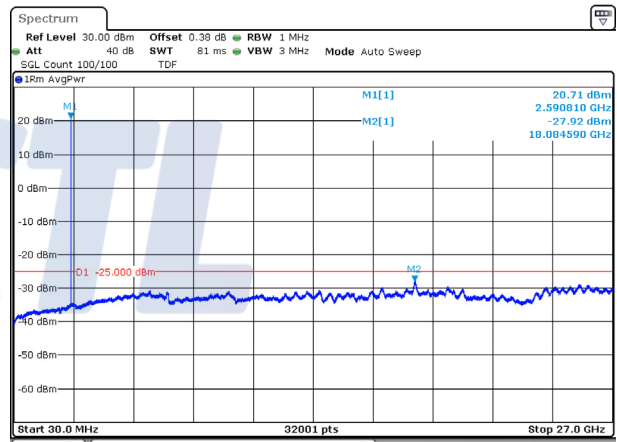

KCTL Inc.

65, Sinwon-ro, Yeongtong-gu,
Suwon-si, Gyeonggi-do, 16677, Korea
TEL: 82-31-285-0894 FAX: 82-505-299-8311
www.kctl.co.kr

Report No.:
KR20-SRF0115-A

Page (56) of (103)

Test mode: LTE Band 41

5M BW QPSK Low ch.

5M BW 16QAM Low ch.

5M BW QPSK Mid ch.

5M BW 16QAM Mid ch.

5M BW QPSK High ch.

5M BW 16QAM High ch.