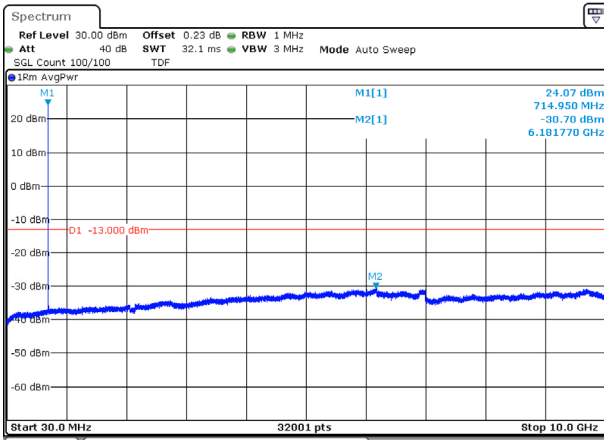

Test mode: LTE Band 12

1.4M BW QPSK Low ch.

1.4M BW 16QAM Low ch.

1.4M BW QPSK Mid ch.

1.4M BW 16QAM Mid ch.

1.4M BW QPSK High ch.

1.4M BW 16QAM High ch.

KCTL Inc.