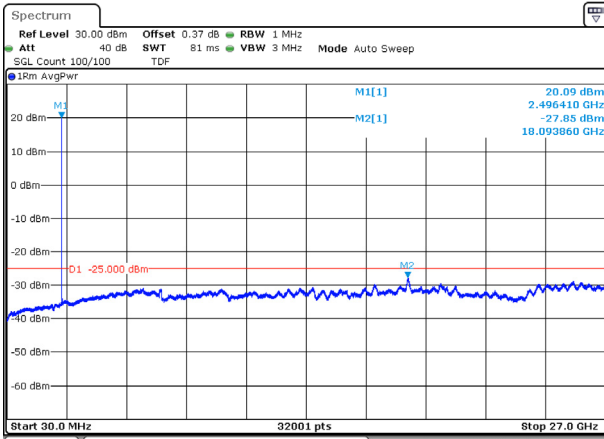

KCTL Inc.

65, Sinwon-ro, Yeongtong-gu,
Suwon-si, Gyeonggi-do, 16677, Korea
TEL: 82-31-285-0894 FAX: 82-505-299-8311
www.kctl.co.kr

Report No.:
KR20-SRF0115-A

Page (56) of (103)

Test mode: LTE Band 41

5M BW QPSK Low ch.

5M BW 16QAM Low ch.

5M BW QPSK Mid ch.

5M BW 16QAM Mid ch.

5M BW QPSK High ch.

5M BW 16QAM High ch.