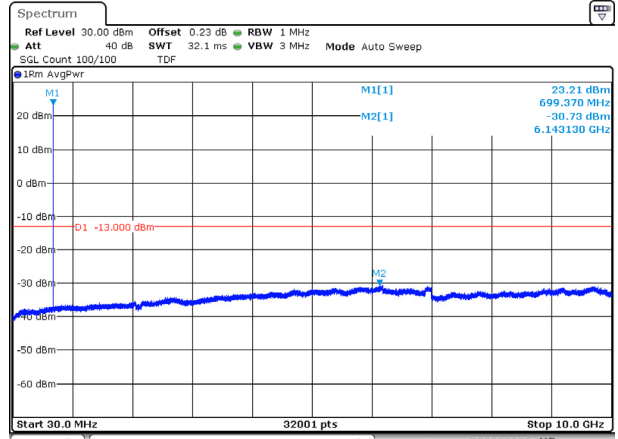

Report No.:
KR20-SRF0115-A

Page (51) of (103)

10M BW QPSK Low ch.

10M BW 16QAM Low ch.

10M BW QPSK Mid ch.

10M BW 16QAM Mid ch.

10M BW QPSK High ch.

10M BW 16QAM High ch.

Test mode: LTE Band 12

1.4M BW QPSK Low ch.

1.4M BW 16QAM Low ch.

1.4M BW QPSK Mid ch.

1.4M BW 16QAM Mid ch.

1.4M BW QPSK High ch.

1.4M BW 16QAM High ch.

KCTL Inc.