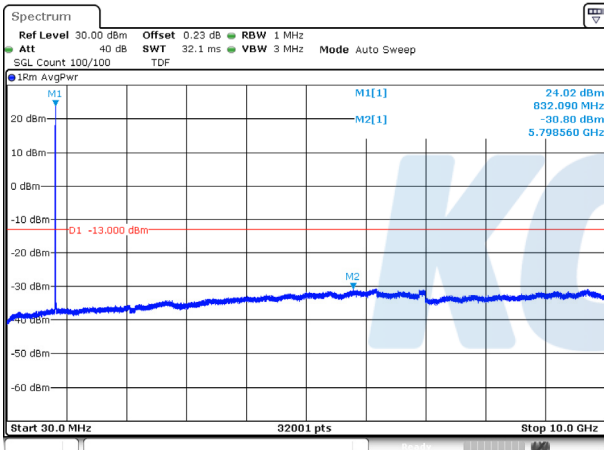

Report No.:
KR20-SRF0115-A

Page (51) of (103)

10M BW QPSK Low ch.

10M BW 16QAM Low ch.

10M BW QPSK Mid ch.

10M BW 16QAM Mid ch.

10M BW QPSK High ch.

10M BW 16QAM High ch.

Test mode: LTE Band 12

1.4M BW QPSK Low ch.

1.4M BW 16QAM Low ch.

1.4M BW QPSK Mid ch.

1.4M BW 16QAM Mid ch.

1.4M BW QPSK High ch.

1.4M BW 16QAM High ch.

KCTL Inc.