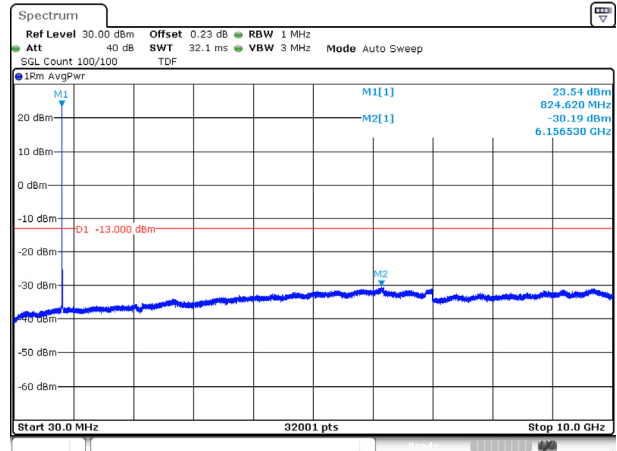

Report No.:
KR20-SRF0115-A

Page (51) of (103)

10M BW QPSK Low ch.

10M BW 16QAM Low ch.

10M BW QPSK Mid ch.

10M BW 16QAM Mid ch.

10M BW QPSK High ch.

10M BW 16QAM High ch.

Test mode: LTE Band 12

1.4M BW QPSK Low ch.

1.4M BW 16QAM Low ch.

1.4M BW QPSK Mid ch.

1.4M BW 16QAM Mid ch.

1.4M BW QPSK High ch.

1.4M BW 16QAM High ch.

KCTL Inc.