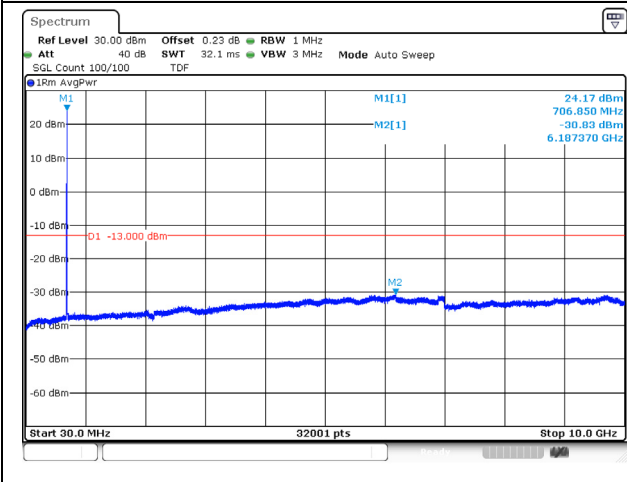

5M BW QPSK High ch.

5M BW 16QAM High ch.

10M BW QPSK Low ch.

10M BW 16QAM Low ch.

10M BW QPSK Mid ch.

10M BW 16QAM Mid ch.

10M BW QPSK High ch.

10M BW 16QAM High ch.

KCTL Inc.

65, Sinwon-ro, Yeongtong-gu,
Suwon-si, Gyeonggi-do, 16677, Korea
TEL: 82-31-285-0894 FAX: 82-505-299-8311
www.kctl.co.kr

Report No.:
KR20-SRF0115-A

Page (56) of (103)

Test mode: LTE Band 41

5M BW QPSK Low ch.