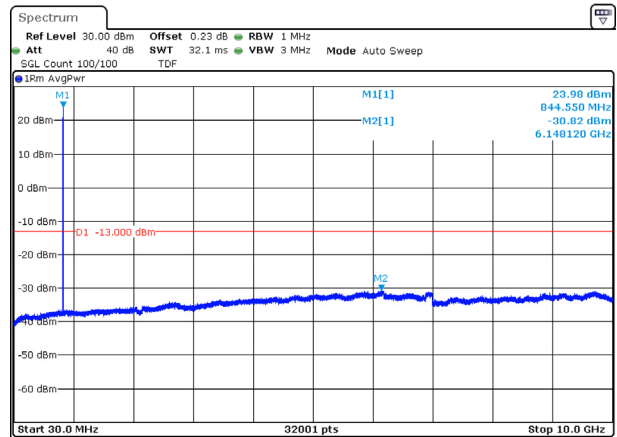

5M BW QPSK Mid ch.

5M BW 16QAM Mid ch.

5M BW QPSK High ch.

5M BW 16QAM High ch.

KCTL Inc.

65, Sinwon-ro, Yeongtong-gu,
Suwon-si, Gyeonggi-do, 16677, Korea
TEL: 82-31-285-0894 FAX: 82-505-299-8311
www.kctl.co.kr

Report No.:
KR20-SRF0115-A

Page (51) of (103)

10M BW QPSK Low ch.

10M BW 16QAM Low ch.

10M BW QPSK Mid ch.

10M BW 16QAM Mid ch.

10M BW QPSK High ch.

10M BW 16QAM High ch.

Test mode: LTE Band 12

1.4M BW QPSK Low ch.

1.4M BW 16QAM Low ch.

1.4M BW QPSK Mid ch.

1.4M BW 16QAM Mid ch.

1.4M BW QPSK High ch.

1.4M BW 16QAM High ch.

KCTL Inc.