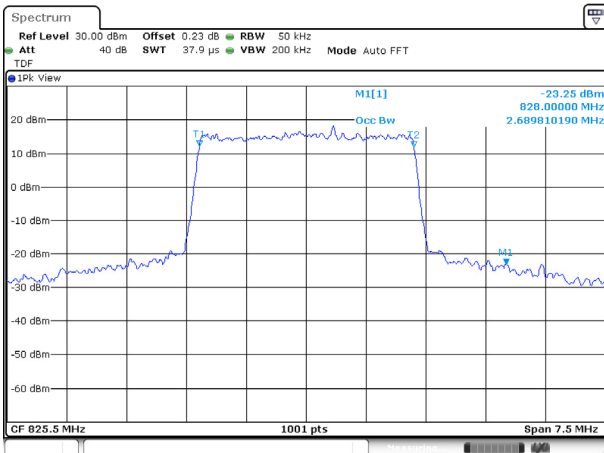

KCTL Inc.

65, Sinwon-ro, Yeongtong-gu,
Suwon-si, Gyeonggi-do, 16677, Korea
TEL: 82-31-285-0894 FAX: 82-505-299-8311
www.kctl.co.kr

Report No.:
KR20-SRF0115-A

Page (36) of (103)

3M BW QPSK Low ch.