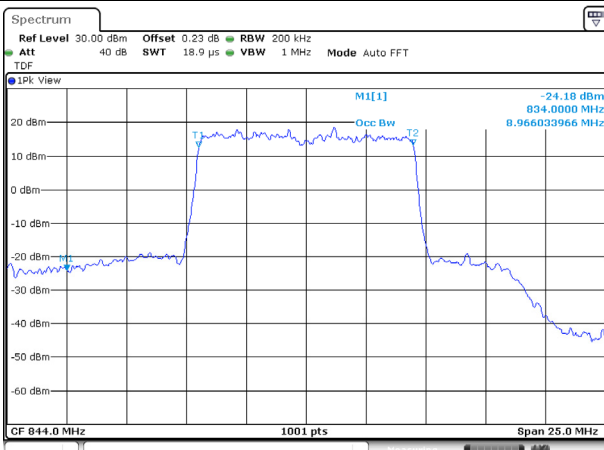

10M BW QPSK Mid ch.

10M BW 16QAM Mid ch.

10M BW QPSK High ch.

10M BW 16QAM High ch.

Test mode: LTE Band 12

1.4M BW QPSK Low ch.

1.4M BW 16QAM Low ch.

1.4M BW QPSK Mid ch.