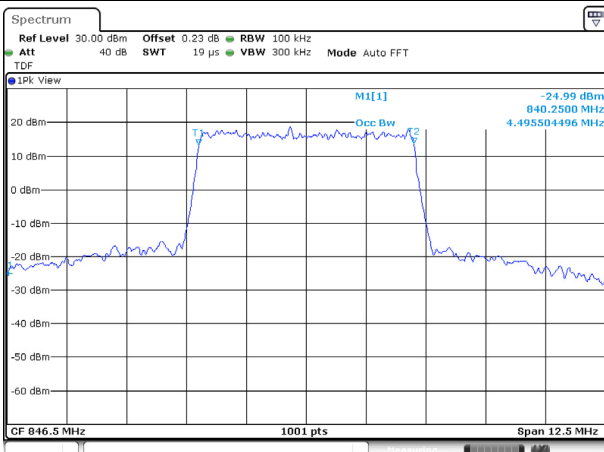

5M BW QPSK High ch.