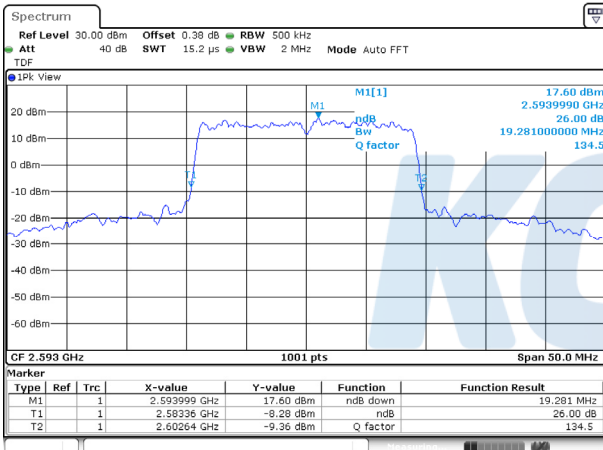

Report No.:
KR20-SRF0115-A

Page (34) of (103)

20M BW QPSK Low ch.

20M BW 16QAM Low ch.

20M BW QPSK Mid ch.

20M BW 16QAM Mid ch.

20M BW QPSK High ch.

20M BW 16QAM High ch.

99% Occupied Bandwidth

Test mode: LTE Band 5

KCTL Inc.

65, Sinwon-ro, Yeongtong-gu,
Suwon-si, Gyeonggi-do, 16677, Korea
TEL: 82-31-285-0894 FAX: 82-505-299-8311
www.kctl.co.kr

Report No.:
KR20-SRF0115-A

Page (36) of (103)