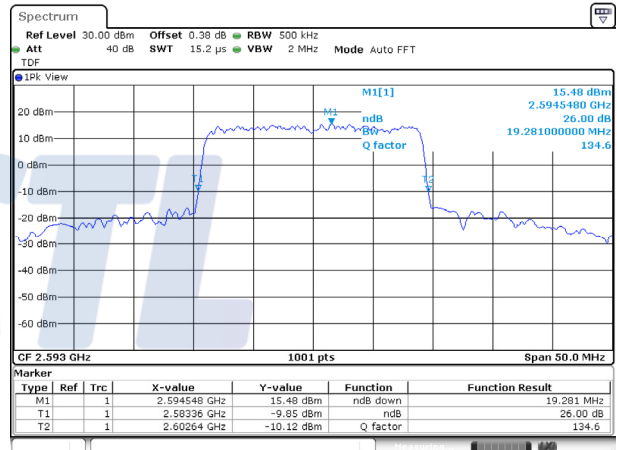

Report No.:
KR20-SRF0115-A

Page (34) of (103)

20M BW QPSK Low ch.

20M BW 16QAM Low ch.

20M BW QPSK Mid ch.

20M BW 16QAM Mid ch.

20M BW QPSK High ch.

20M BW 16QAM High ch.

99% Occupied Bandwidth

Test mode: LTE Band 5

KCTL Inc.

65, Sinwon-ro, Yeongtong-gu,
Suwon-si, Gyeonggi-do, 16677, Korea
TEL: 82-31-285-0894 FAX: 82-505-299-8311
www.kctl.co.kr

Report No.:
KR20-SRF0115-A

Page (36) of (103)