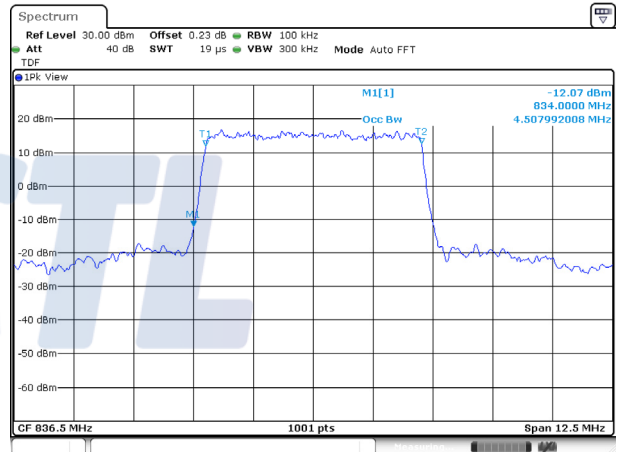

Report No.:
KR20-SRF0115-A

Page (37) of (103)

5M BW QPSK Low ch.

5M BW 16QAM Low ch.

5M BW QPSK Mid ch.

5M BW 16QAM Mid ch.

5M BW QPSK High ch.

5M BW 16QAM High ch.