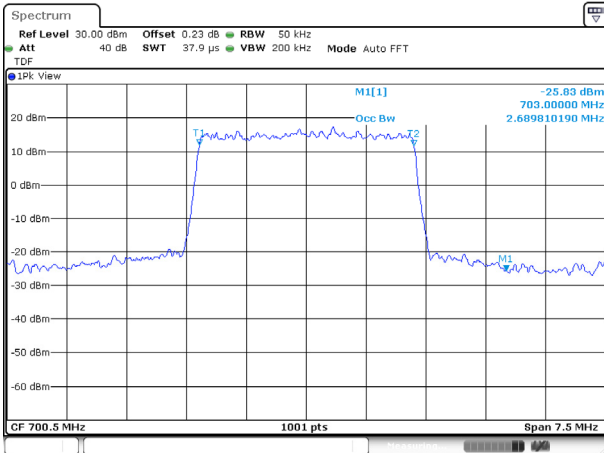

10M BW QPSK Mid ch.

10M BW 16QAM Mid ch.

10M BW QPSK High ch.

10M BW 16QAM High ch.

Test mode: LTE Band 12

1.4M BW QPSK Low ch.

1.4M BW 16QAM Low ch.

1.4M BW QPSK Mid ch.

1.4M BW 16QAM Mid ch.

1.4M BW QPSK High ch.

1.4M BW 16QAM High ch.

3M BW QPSK Low ch.

3M BW 16QAM Low ch.

3M BW QPSK Mid ch.

3M BW 16QAM Mid ch.

3M BW QPSK High ch.