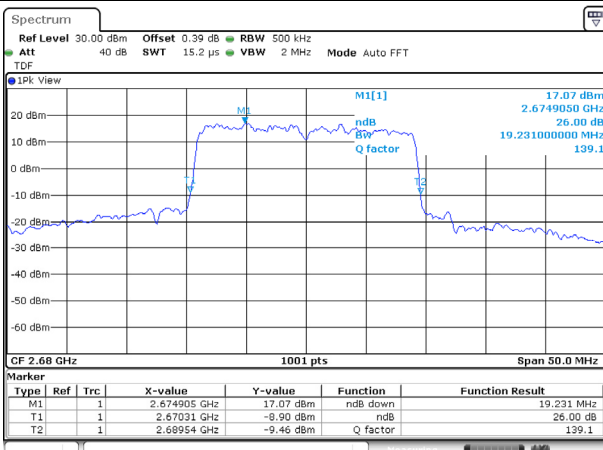

Report No.:
KR20-SRF0115-A

Page (34) of (103)

20M BW QPSK Low ch.

20M BW 16QAM Low ch.

20M BW QPSK Mid ch.

20M BW 16QAM Mid ch.

20M BW QPSK High ch.

20M BW 16QAM High ch.

99% Occupied Bandwidth

Test mode: LTE Band 5

KCTL Inc.

65, Sinwon-ro, Yeongtong-gu,
Suwon-si, Gyeonggi-do, 16677, Korea
TEL: 82-31-285-0894 FAX: 82-505-299-8311
www.kctl.co.kr

Report No.:
KR20-SRF0115-A

Page (36) of (103)