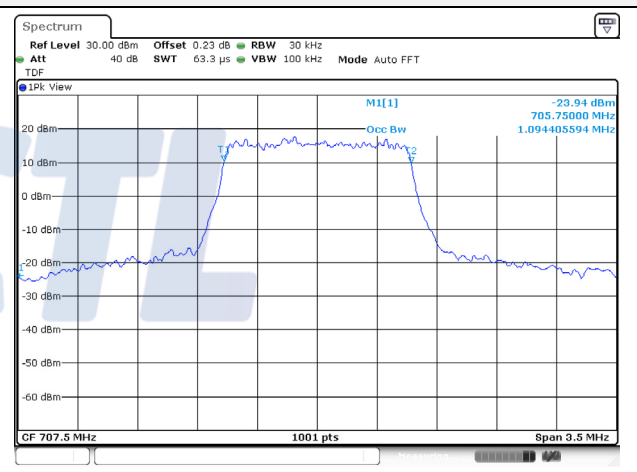

1.4M BW 16QAM Mid ch.