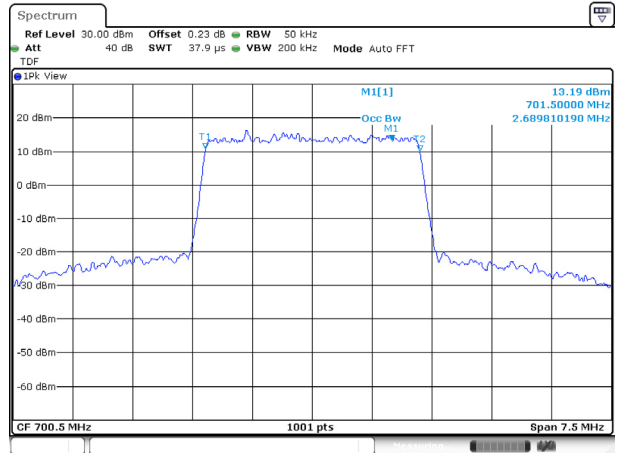

10M BW QPSK Mid ch.

10M BW 16QAM Mid ch.

10M BW QPSK High ch.

10M BW 16QAM High ch.

Test mode: LTE Band 12

1.4M BW QPSK Low ch.

1.4M BW 16QAM Low ch.

1.4M BW QPSK Mid ch.

1.4M BW 16QAM Mid ch.

1.4M BW QPSK High ch.

1.4M BW 16QAM High ch.

3M BW QPSK Low ch.

3M BW 16QAM Low ch.

3M BW QPSK Mid ch.

3M BW 16QAM Mid ch.

3M BW QPSK High ch.