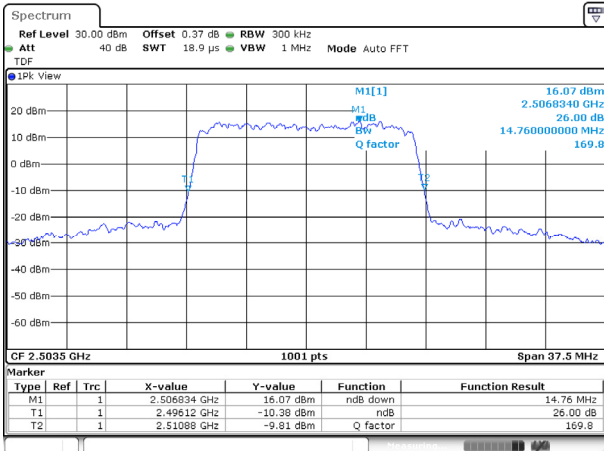

KCTL Inc.

65, Sinwon-ro, Yeongtong-gu,
Suwon-si, Gyeonggi-do, 16677, Korea
TEL: 82-31-285-0894 FAX: 82-505-299-8311
www.kctl.co.kr

Report No.:
KR20-SRF0115-A

Page (33) of (103)

15M BW QPSK Low ch.

15M BW 16QAM Low ch.