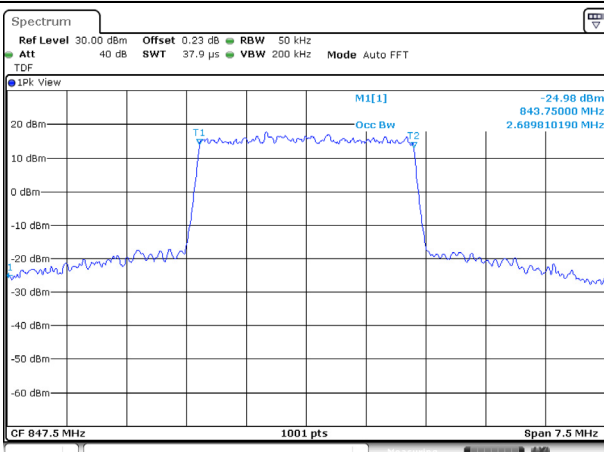

3M BW QPSK High ch.