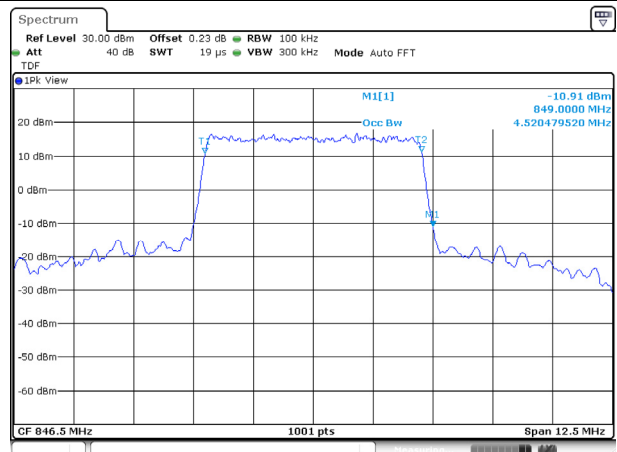

5M BW 16QAM High ch.