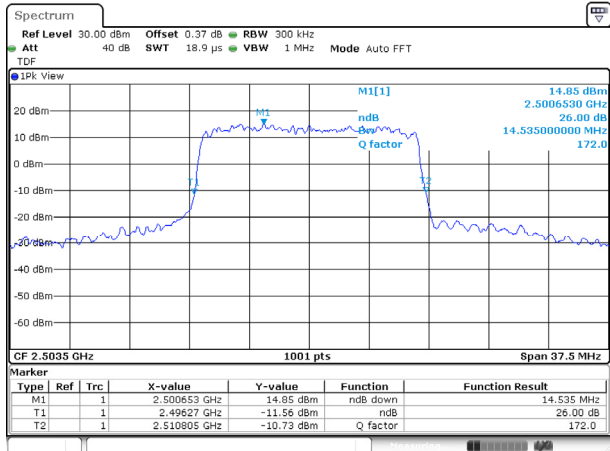

KCTL Inc.

65, Sinwon-ro, Yeongtong-gu,
Suwon-si, Gyeonggi-do, 16677, Korea
TEL: 82-31-285-0894 FAX: 82-505-299-8311
www.kctl.co.kr

Report No.:
KR20-SRF0115-A

Page (33) of (103)

15M BW QPSK Low ch.

15M BW 16QAM Low ch.