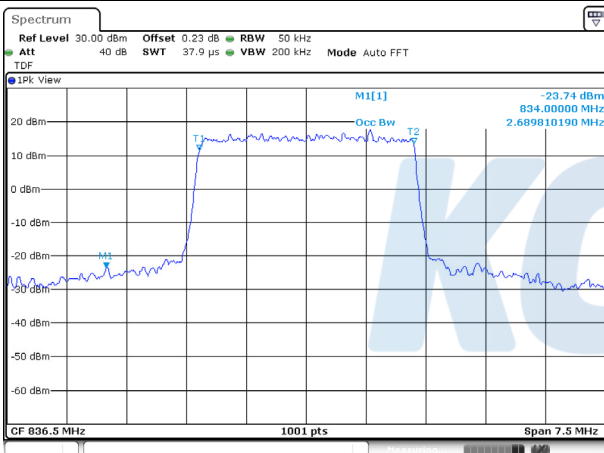

3M BW QPSK Mid ch.