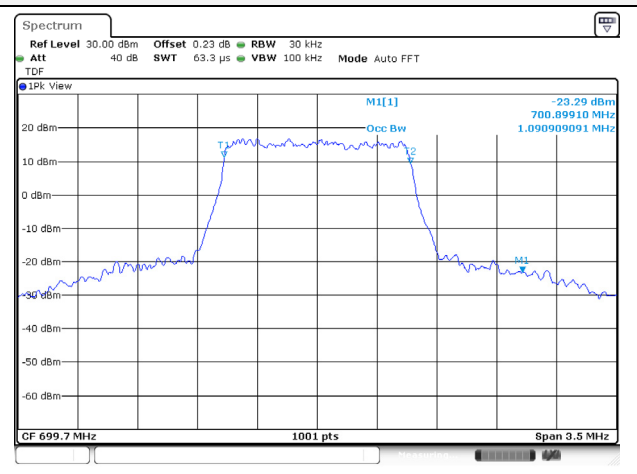

10M BW QPSK Mid ch.

10M BW 16QAM Mid ch.

10M BW QPSK High ch.

10M BW 16QAM High ch.

Test mode: LTE Band 12

1.4M BW QPSK Low ch.

1.4M BW 16QAM Low ch.

1.4M BW QPSK Mid ch.

1.4M BW 16QAM Mid ch.

1.4M BW QPSK High ch.

1.4M BW 16QAM High ch.

3M BW QPSK Low ch.

3M BW 16QAM Low ch.

3M BW QPSK Mid ch.

3M BW 16QAM Mid ch.

3M BW QPSK High ch.