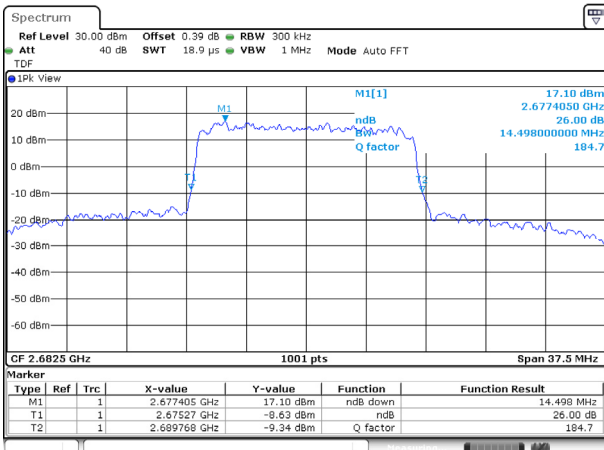

15M BW QPSK High ch.