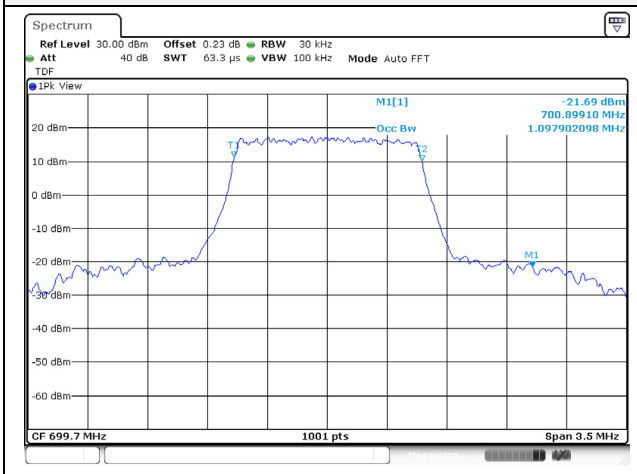

10M BW QPSK Mid ch.

10M BW 16QAM Mid ch.

10M BW QPSK High ch.

10M BW 16QAM High ch.

Test mode: LTE Band 12

1.4M BW QPSK Low ch.

1.4M BW 16QAM Low ch.

1.4M BW QPSK Mid ch.