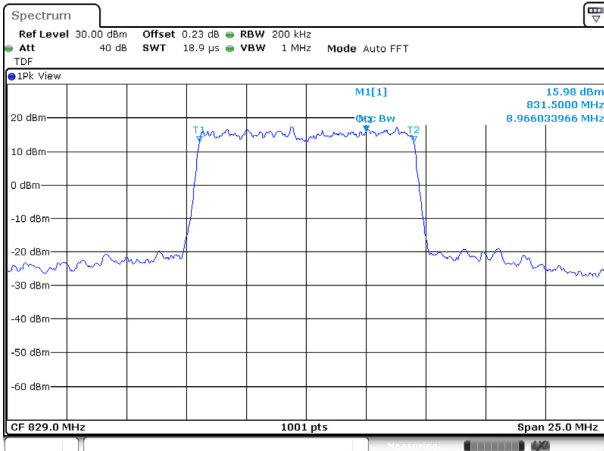

KCTL Inc.

65, Sinwon-ro, Yeongtong-gu,
Suwon-si, Gyeonggi-do, 16677, Korea
TEL: 82-31-285-0894 FAX: 82-505-299-8311
www.kctl.co.kr

Report No.:
KR20-SRF0115-A

Page (38) of (103)

10M BW QPSK Low ch.