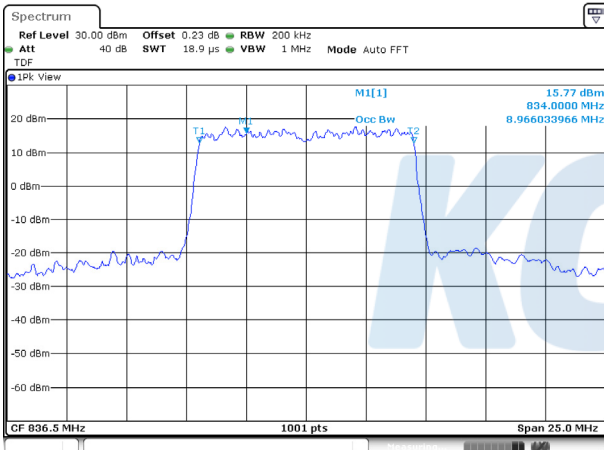

KCTL Inc.

65, Sinwon-ro, Yeongtong-gu,
Suwon-si, Gyeonggi-do, 16677, Korea
TEL: 82-31-285-0894 FAX: 82-505-299-8311
www.kctl.co.kr

Report No.:
KR20-SRF0115-A

Page (38) of (103)

10M BW QPSK Low ch.

10M BW 16QAM Low ch.

10M BW QPSK Mid ch.

10M BW 16QAM Mid ch.

10M BW QPSK High ch.

10M BW 16QAM High ch.

Test mode: LTE Band 12

1.4M BW QPSK Low ch.

1.4M BW 16QAM Low ch.

1.4M BW QPSK Mid ch.