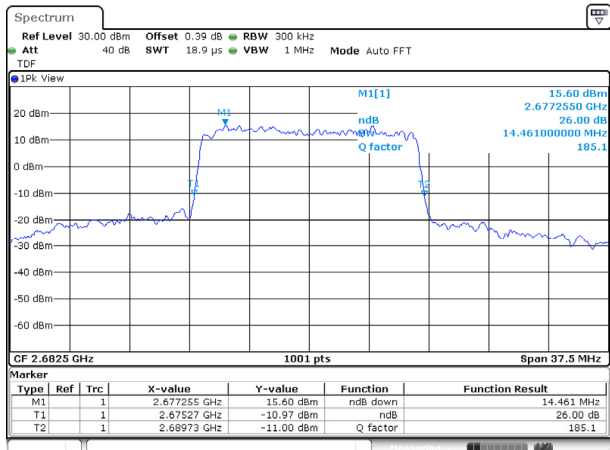

15M BW QPSK Mid ch.

15M BW 16QAM Mid ch.

15M BW QPSK High ch.

15M BW 16QAM High ch.

KCTL Inc.

65, Sinwon-ro, Yeongtong-gu,
Suwon-si, Gyeonggi-do, 16677, Korea
TEL: 82-31-285-0894 FAX: 82-505-299-8311
www.kctl.co.kr

Report No.:
KR20-SRF0115-A

Page (34) of (103)

20M BW QPSK Low ch.

20M BW 16QAM Low ch.

20M BW QPSK Mid ch.

20M BW 16QAM Mid ch.

20M BW QPSK High ch.

20M BW 16QAM High ch.