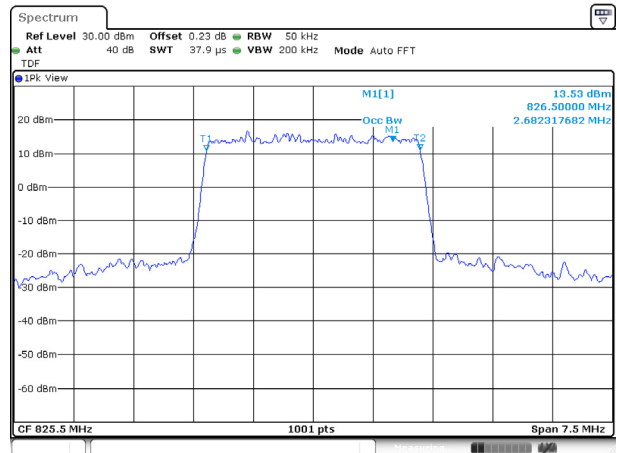

3M BW 16QAM Low ch.