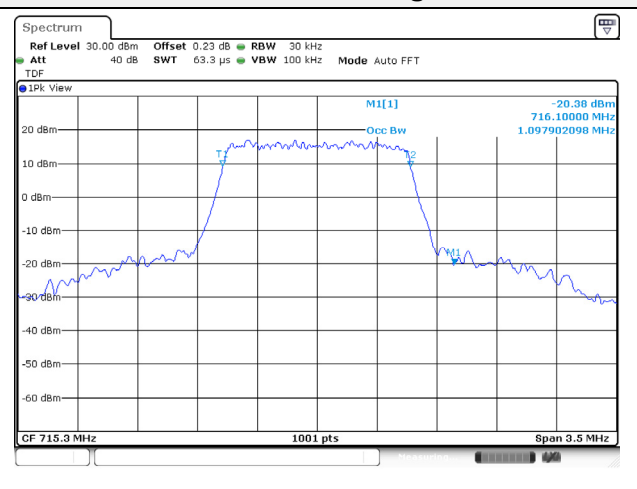

10M BW QPSK Mid ch.

10M BW 16QAM Mid ch.

10M BW QPSK High ch.

10M BW 16QAM High ch.

Test mode: LTE Band 12

1.4M BW QPSK Low ch.

1.4M BW 16QAM Low ch.

1.4M BW QPSK Mid ch.

1.4M BW 16QAM Mid ch.

1.4M BW QPSK High ch.

1.4M BW 16QAM High ch.

3M BW QPSK Low ch.

3M BW 16QAM Low ch.

3M BW QPSK Mid ch.

3M BW 16QAM Mid ch.

3M BW QPSK High ch.