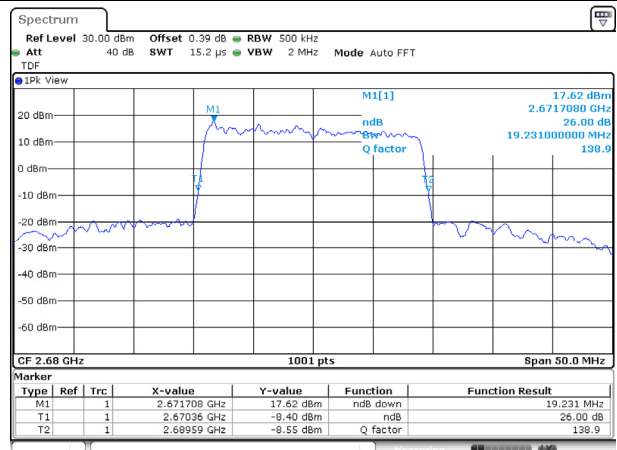

Report No.:
KR20-SRF0115-A

Page (34) of (103)

20M BW QPSK Low ch.

20M BW 16QAM Low ch.

20M BW QPSK Mid ch.

20M BW 16QAM Mid ch.

20M BW QPSK High ch.

20M BW 16QAM High ch.

99% Occupied Bandwidth

Test mode: LTE Band 5

KCTL Inc.

65, Sinwon-ro, Yeongtong-gu,
Suwon-si, Gyeonggi-do, 16677, Korea
TEL: 82-31-285-0894 FAX: 82-505-299-8311
www.kctl.co.kr

Report No.:
KR20-SRF0115-A

Page (36) of (103)