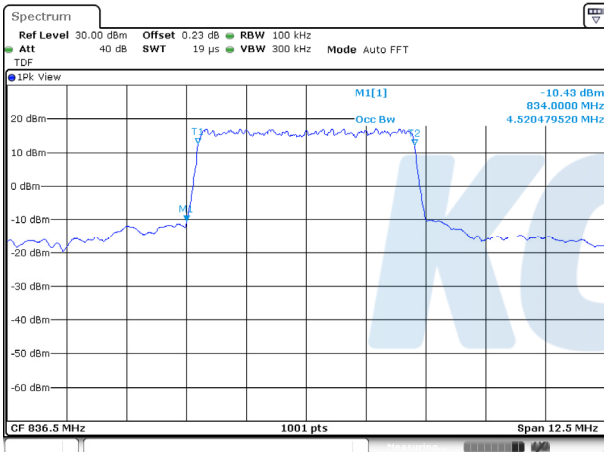

Report No.:
KR20-SRF0115-A

Page (37) of (103)

5M BW QPSK Low ch.

5M BW 16QAM Low ch.

5M BW QPSK Mid ch.

5M BW 16QAM Mid ch.

5M BW QPSK High ch.

5M BW 16QAM High ch.