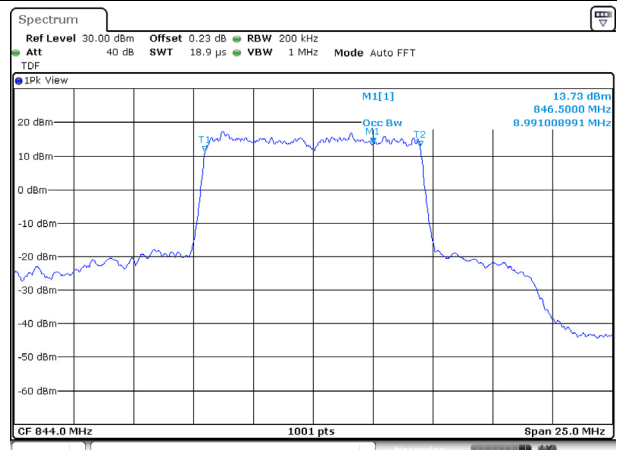

10M BW QPSK Mid ch.

10M BW 16QAM Mid ch.

10M BW QPSK High ch.

10M BW 16QAM High ch.

Test mode: LTE Band 12

1.4M BW QPSK Low ch.

1.4M BW 16QAM Low ch.

1.4M BW QPSK Mid ch.