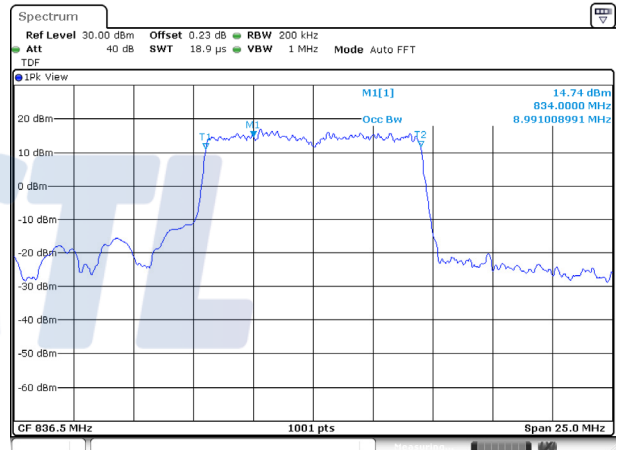

KCTL Inc.

65, Sinwon-ro, Yeongtong-gu,
Suwon-si, Gyeonggi-do, 16677, Korea
TEL: 82-31-285-0894 FAX: 82-505-299-8311
www.kctl.co.kr

Report No.:
KR20-SRF0115-A

Page (38) of (103)

10M BW QPSK Low ch.

10M BW 16QAM Low ch.

10M BW QPSK Mid ch.

10M BW 16QAM Mid ch.

10M BW QPSK High ch.

10M BW 16QAM High ch.

Test mode: LTE Band 12

1.4M BW QPSK Low ch.

1.4M BW 16QAM Low ch.

1.4M BW QPSK Mid ch.