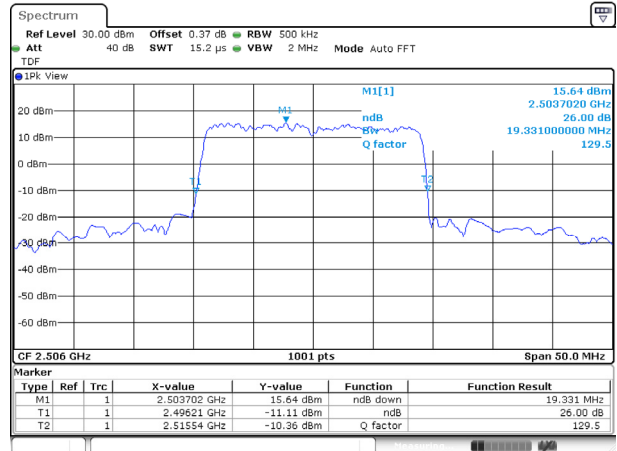

Report No.:
KR20-SRF0115-A

Page (34) of (103)

20M BW QPSK Low ch.

20M BW 16QAM Low ch.

20M BW QPSK Mid ch.

20M BW 16QAM Mid ch.

20M BW QPSK High ch.

20M BW 16QAM High ch.

99% Occupied Bandwidth

Test mode: LTE Band 5

KCTL Inc.

65, Sinwon-ro, Yeongtong-gu,
Suwon-si, Gyeonggi-do, 16677, Korea
TEL: 82-31-285-0894 FAX: 82-505-299-8311
www.kctl.co.kr

Report No.:
KR20-SRF0115-A

Page (36) of (103)