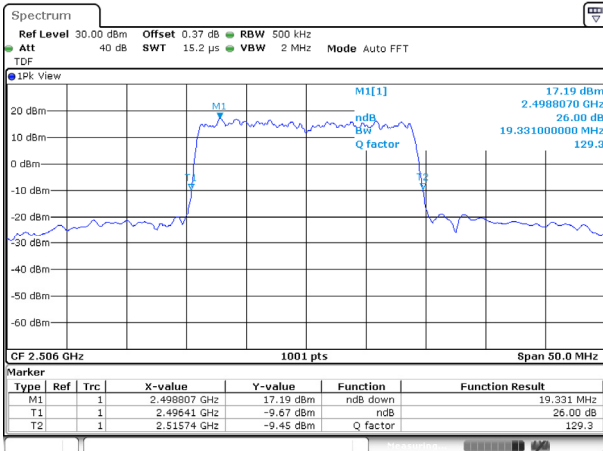

Report No.:
KR20-SRF0115-A

Page (34) of (103)

20M BW QPSK Low ch.

20M BW 16QAM Low ch.

20M BW QPSK Mid ch.

20M BW 16QAM Mid ch.

20M BW QPSK High ch.

20M BW 16QAM High ch.