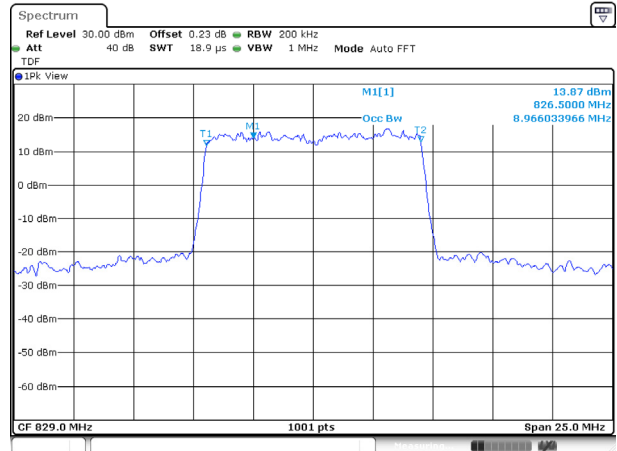

10M BW QPSK Mid ch.

10M BW 16QAM Mid ch.

10M BW QPSK High ch.

10M BW 16QAM High ch.

Test mode: LTE Band 12

1.4M BW QPSK Low ch.

1.4M BW 16QAM Low ch.

1.4M BW QPSK Mid ch.