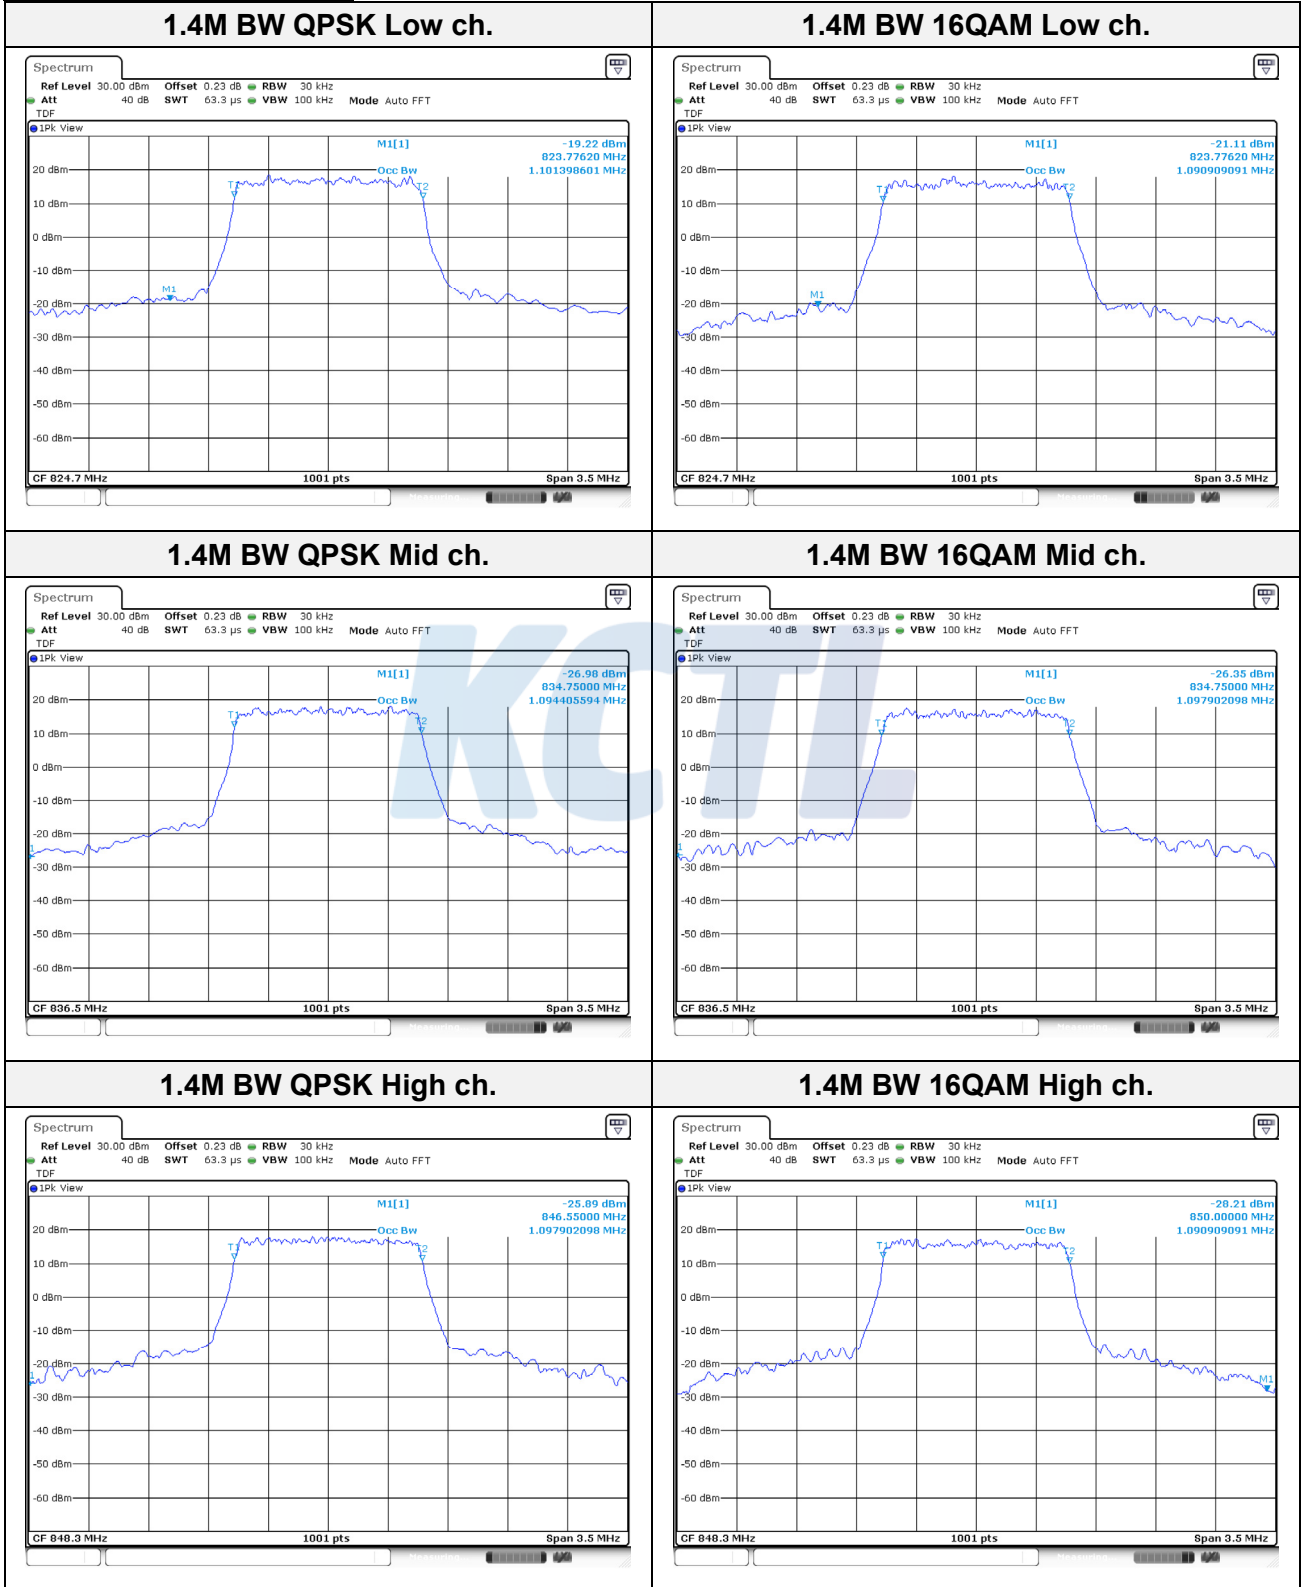

Report No.:
KR20-SRF0115-A

Page (34) of (103)

20M BW QPSK Low ch.

20M BW 16QAM Low ch.

20M BW QPSK Mid ch.

20M BW 16QAM Mid ch.

20M BW QPSK High ch.

20M BW 16QAM High ch.

99% Occupied Bandwidth

Test mode: LTE Band 5

KCTL Inc.

65, Sinwon-ro, Yeongtong-gu,
Suwon-si, Gyeonggi-do, 16677, Korea
TEL: 82-31-285-0894 FAX: 82-505-299-8311
www.kctl.co.kr

Report No.:
KR20-SRF0115-A

Page (36) of (103)