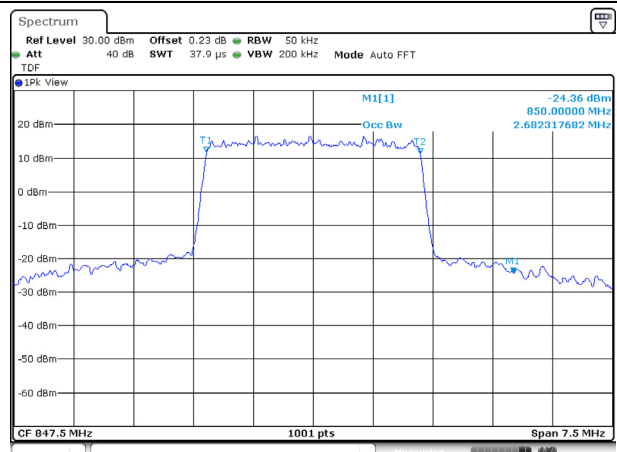

3M BW 16QAM High ch.