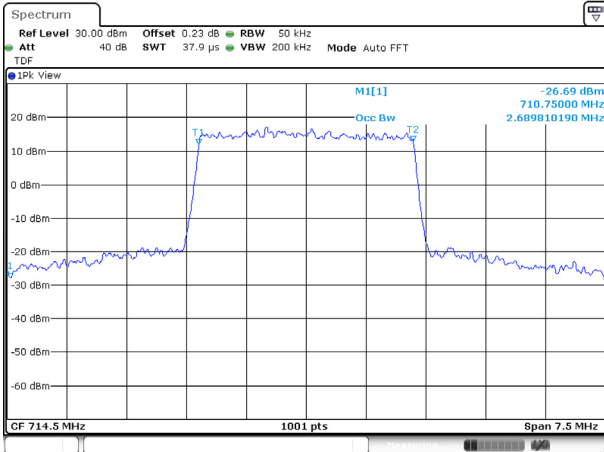

10M BW QPSK Mid ch.

10M BW 16QAM Mid ch.

10M BW QPSK High ch.

10M BW 16QAM High ch.

Test mode: LTE Band 12

1.4M BW QPSK Low ch.

1.4M BW 16QAM Low ch.

1.4M BW QPSK Mid ch.

1.4M BW 16QAM Mid ch.

1.4M BW QPSK High ch.

1.4M BW 16QAM High ch.

3M BW QPSK Low ch.

3M BW 16QAM Low ch.

3M BW QPSK Mid ch.

3M BW 16QAM Mid ch.

3M BW QPSK High ch.