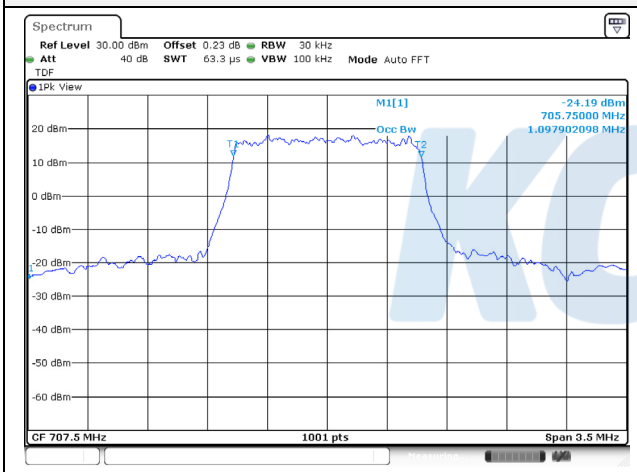

10M BW QPSK Mid ch.

10M BW 16QAM Mid ch.

10M BW QPSK High ch.

10M BW 16QAM High ch.

Test mode: LTE Band 12

1.4M BW QPSK Low ch.

1.4M BW 16QAM Low ch.

1.4M BW QPSK Mid ch.