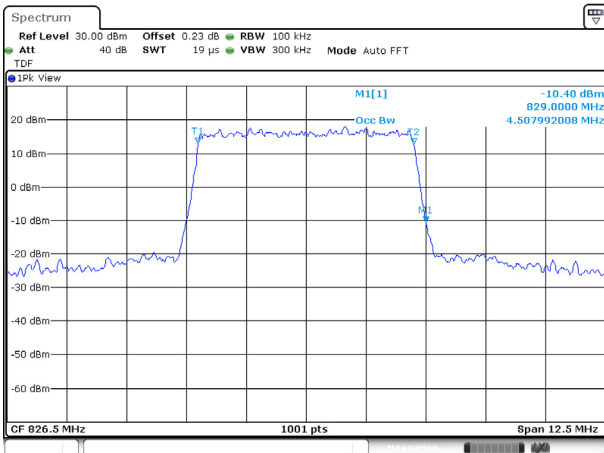

KCTL Inc.

65, Sinwon-ro, Yeongtong-gu,
Suwon-si, Gyeonggi-do, 16677, Korea
TEL: 82-31-285-0894 FAX: 82-505-299-8311
www.kctl.co.kr

Report No.:
KR20-SRF0115-A

Page (37) of (103)

5M BW QPSK Low ch.