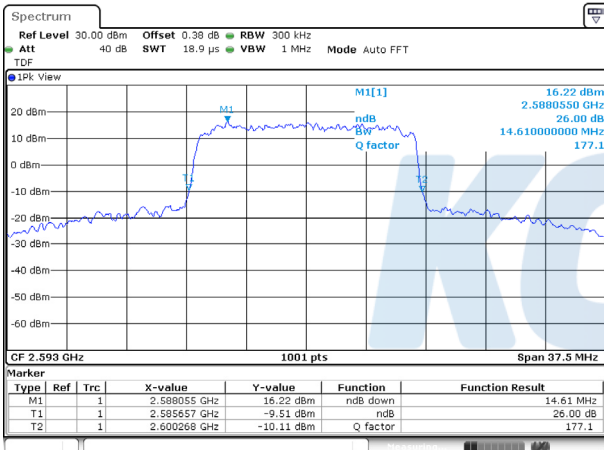

15M BW QPSK Mid ch.