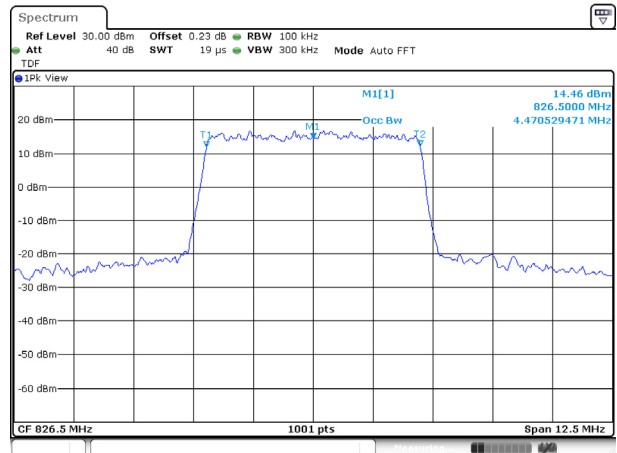

Report No.:
KR20-SRF0115-A

Page (37) of (103)

5M BW QPSK Low ch.

5M BW 16QAM Low ch.

5M BW QPSK Mid ch.

5M BW 16QAM Mid ch.

5M BW QPSK High ch.

5M BW 16QAM High ch.