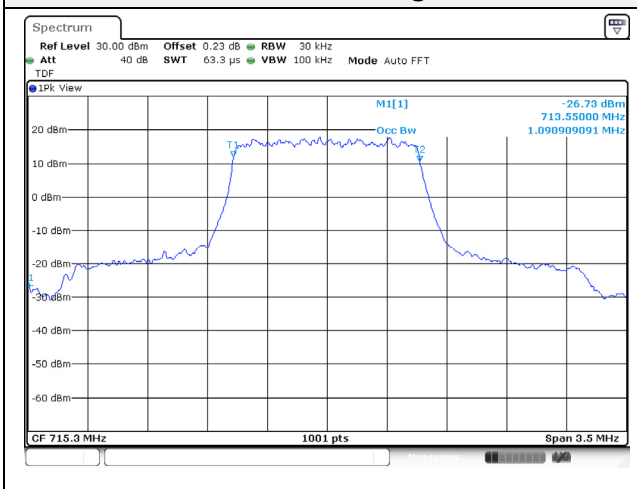

10M BW QPSK Mid ch.

10M BW 16QAM Mid ch.

10M BW QPSK High ch.

10M BW 16QAM High ch.

Test mode: LTE Band 12

1.4M BW QPSK Low ch.

1.4M BW 16QAM Low ch.

1.4M BW QPSK Mid ch.

1.4M BW 16QAM Mid ch.

1.4M BW QPSK High ch.

1.4M BW 16QAM High ch.

3M BW QPSK Low ch.

3M BW 16QAM Low ch.

3M BW QPSK Mid ch.

3M BW 16QAM Mid ch.

3M BW QPSK High ch.