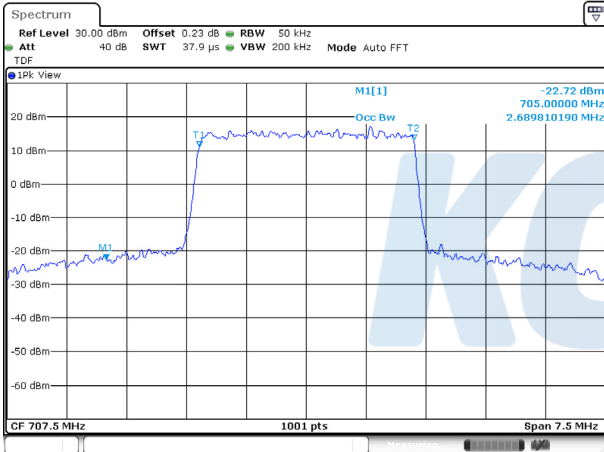

10M BW QPSK Mid ch.

10M BW 16QAM Mid ch.

10M BW QPSK High ch.

10M BW 16QAM High ch.

Test mode: LTE Band 12

1.4M BW QPSK Low ch.

1.4M BW 16QAM Low ch.

1.4M BW QPSK Mid ch.

1.4M BW 16QAM Mid ch.

1.4M BW QPSK High ch.

1.4M BW 16QAM High ch.

3M BW QPSK Low ch.

3M BW 16QAM Low ch.

3M BW QPSK Mid ch.

3M BW 16QAM Mid ch.

3M BW QPSK High ch.