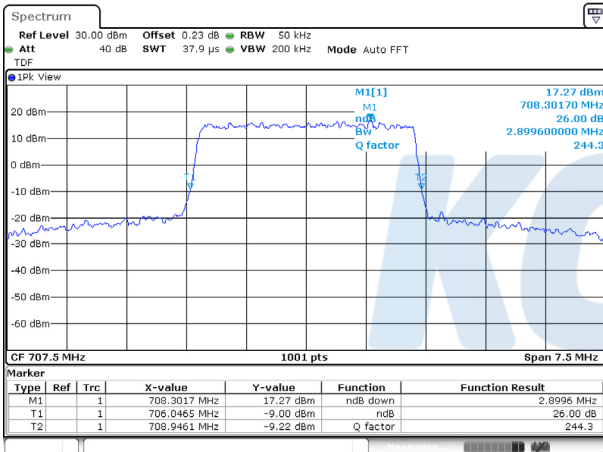

3M BW QPSK Mid ch.