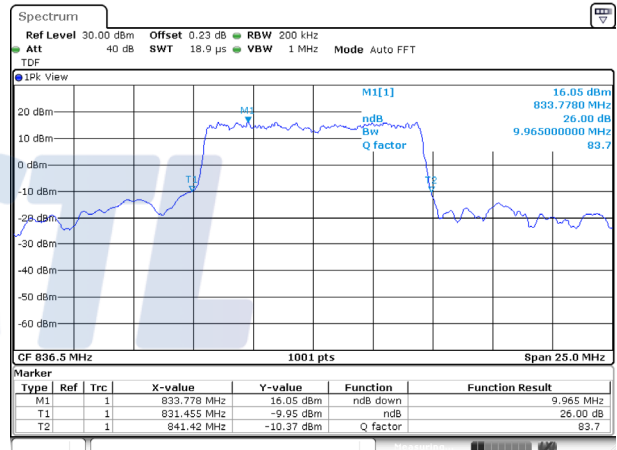

KCTL Inc.

65, Sinwon-ro, Yeongtong-gu,
Suwon-si, Gyeonggi-do, 16677, Korea
TEL: 82-31-285-0894 FAX: 82-505-299-8311
www.kctl.co.kr

Report No.:
KR20-SRF0115-A

Page (26) of (103)

10M BW QPSK Low ch.

10M BW 16QAM Low ch.

10M BW QPSK Mid ch.

10M BW 16QAM Mid ch.

10M BW QPSK High ch.

10M BW 16QAM High ch.

Test mode: LTE Band 12

1.4M BW QPSK Low ch.

1.4M BW 16QAM Low ch.

1.4M BW QPSK Mid ch.