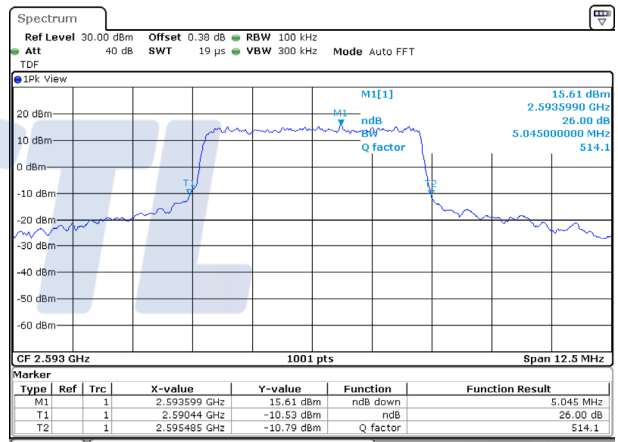

Test mode: LTE Band 41

5M BW QPSK Low ch.

5M BW 16QAM Low ch.

5M BW QPSK Mid ch.

5M BW 16QAM Mid ch.

5M BW QPSK High ch.

5M BW 16QAM High ch.

KCTL Inc.