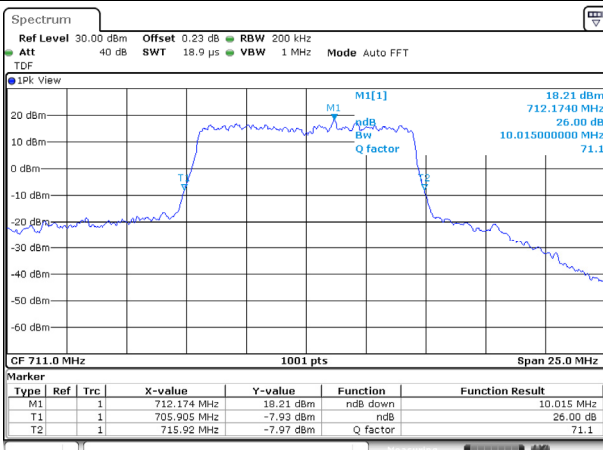

10M BW QPSK High ch.