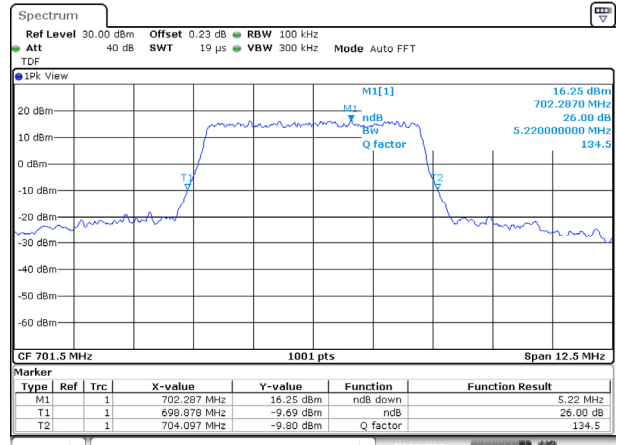

65, Sinwon-ro, Yeongtong-gu,
Suwon-si, Gyeonggi-do, 16677, Korea
TEL: 82-31-285-0894 FAX: 82-505-299-8311
www.kctl.co.kr

Report No.:
KR20-SRF0115-A

Page (29) of (103)

5M BW QPSK Low ch.

5M BW 16QAM Low ch.