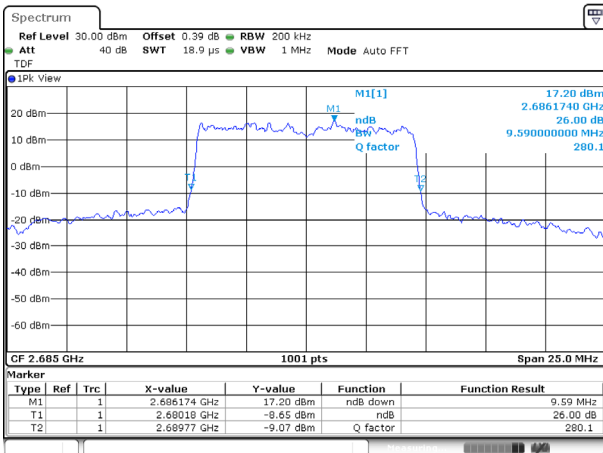

Test mode: LTE Band 41

5M BW QPSK Low ch.

5M BW 16QAM Low ch.

5M BW QPSK Mid ch.

5M BW 16QAM Mid ch.

5M BW QPSK High ch.

5M BW 16QAM High ch.

KCTL Inc.

65, Sinwon-ro, Yeongtong-gu,
Suwon-si, Gyeonggi-do, 16677, Korea
TEL: 82-31-285-0894 FAX: 82-505-299-8311
www.kctl.co.kr

Report No.:
KR20-SRF0115-A

Page (32) of (103)

10M BW QPSK Low ch.

10M BW 16QAM Low ch.

10M BW QPSK Mid ch.

10M BW 16QAM Mid ch.

10M BW QPSK High ch.

10M BW 16QAM High ch.