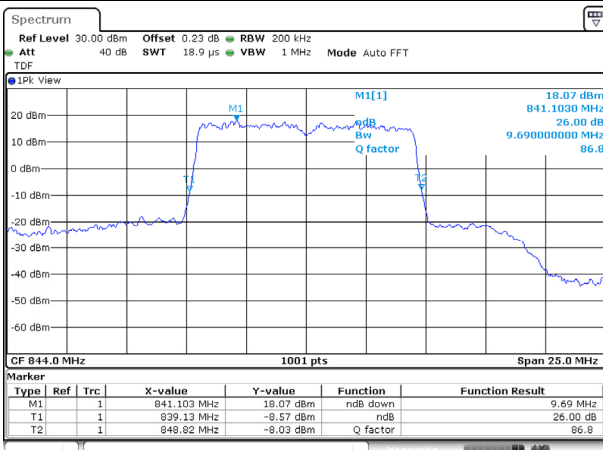

KCTL Inc.

65, Sinwon-ro, Yeongtong-gu,
Suwon-si, Gyeonggi-do, 16677, Korea
TEL: 82-31-285-0894 FAX: 82-505-299-8311
www.kctl.co.kr

Report No.:
KR20-SRF0115-A

Page (26) of (103)

10M BW QPSK Low ch.

10M BW 16QAM Low ch.

10M BW QPSK Mid ch.

10M BW 16QAM Mid ch.

10M BW QPSK High ch.

10M BW 16QAM High ch.

Test mode: LTE Band 12

1.4M BW QPSK Low ch.

1.4M BW 16QAM Low ch.

1.4M BW QPSK Mid ch.