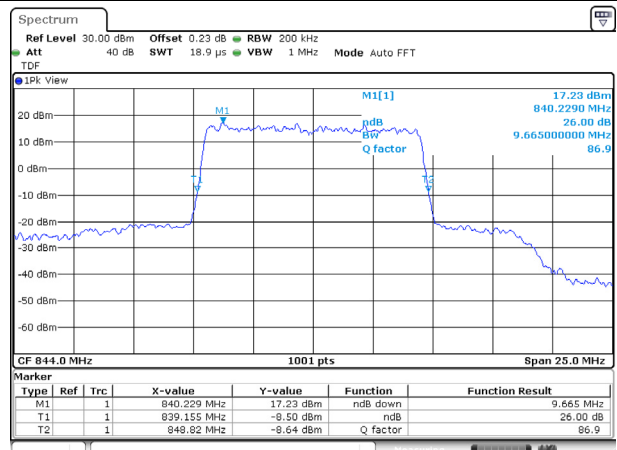

10M BW QPSK Mid ch.

10M BW 16QAM Mid ch.

10M BW QPSK High ch.

10M BW 16QAM High ch.

Test mode: LTE Band 12

1.4M BW QPSK Low ch.

1.4M BW 16QAM Low ch.

1.4M BW QPSK Mid ch.