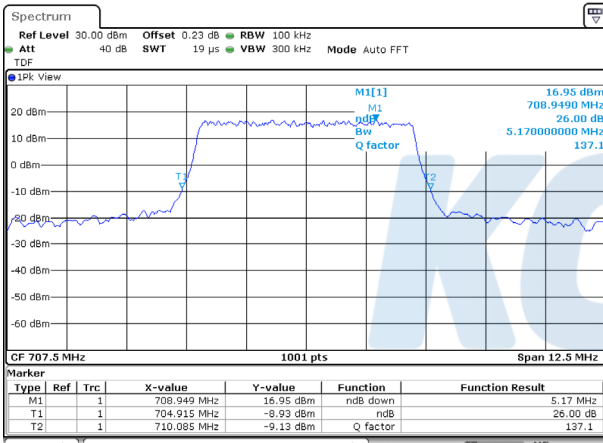

5M BW QPSK Mid ch.