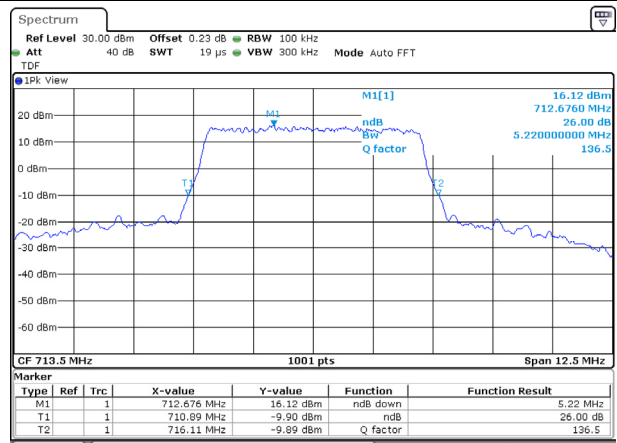

5M BW QPSK Mid ch.

5M BW 16QAM Mid ch.

5M BW QPSK High ch.

5M BW 16QAM High ch.

KCTL Inc.

65, Sinwon-ro, Yeongtong-gu,
Suwon-si, Gyeonggi-do, 16677, Korea
TEL: 82-31-285-0894 FAX: 82-505-299-8311
www.kctl.co.kr