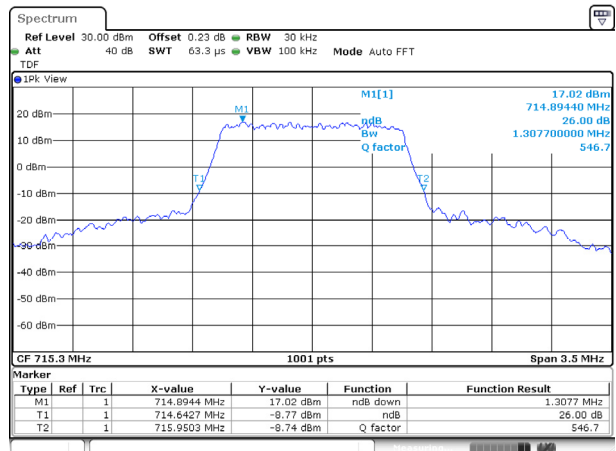

1.4M BW 16QAM High ch.