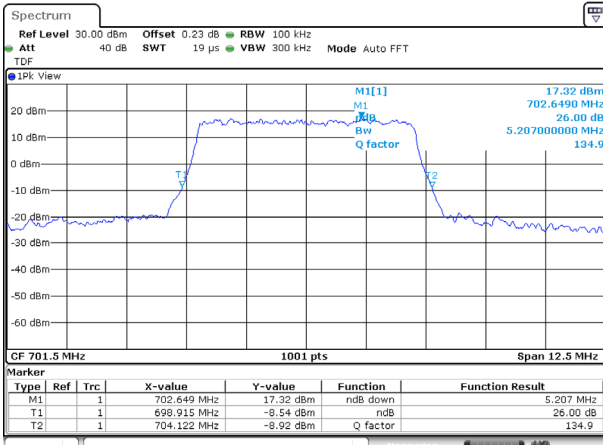

65, Sinwon-ro, Yeongtong-gu,
Suwon-si, Gyeonggi-do, 16677, Korea
TEL: 82-31-285-0894 FAX: 82-505-299-8311
www.kctl.co.kr

Report No.:
KR20-SRF0115-A

Page (29) of (103)

5M BW QPSK Low ch.

5M BW 16QAM Low ch.