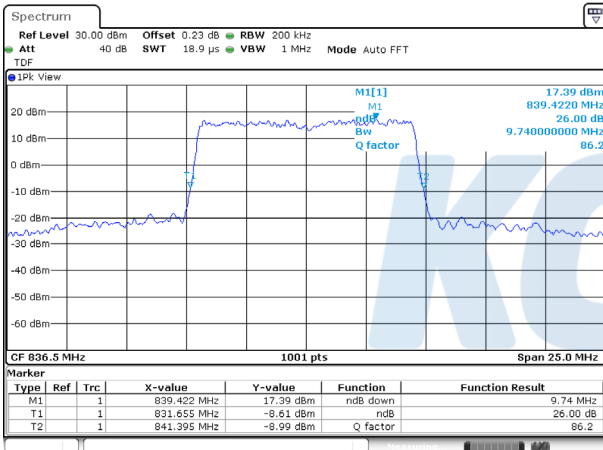

KCTL Inc.

65, Sinwon-ro, Yeongtong-gu,
Suwon-si, Gyeonggi-do, 16677, Korea
TEL: 82-31-285-0894 FAX: 82-505-299-8311
www.kctl.co.kr

Report No.:
KR20-SRF0115-A

Page (26) of (103)

10M BW QPSK Low ch.

10M BW 16QAM Low ch.

10M BW QPSK Mid ch.

10M BW 16QAM Mid ch.

10M BW QPSK High ch.

10M BW 16QAM High ch.

Test mode: LTE Band 12

1.4M BW QPSK Low ch.

1.4M BW 16QAM Low ch.

1.4M BW QPSK Mid ch.