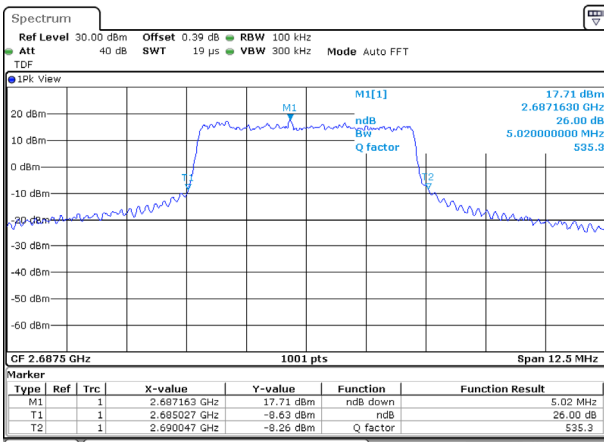

Test mode: LTE Band 41

5M BW QPSK Low ch.

5M BW 16QAM Low ch.

5M BW QPSK Mid ch.

5M BW 16QAM Mid ch.

5M BW QPSK High ch.

5M BW 16QAM High ch.

KCTL Inc.