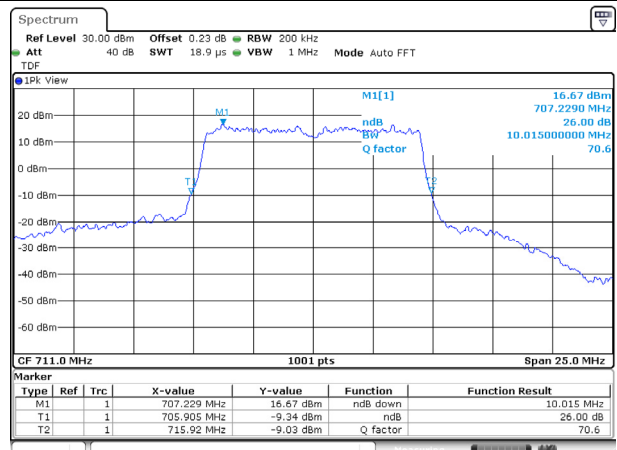

Report No.:
KR20-SRF0115-A

Page (30) of (103)

10M BW QPSK Low ch.

10M BW 16QAM Low ch.

10M BW QPSK Mid ch.

10M BW 16QAM Mid ch.

10M BW QPSK High ch.

10M BW 16QAM High ch.

Test mode: LTE Band 41

5M BW QPSK Low ch.

5M BW 16QAM Low ch.

5M BW QPSK Mid ch.

5M BW 16QAM Mid ch.

5M BW QPSK High ch.

5M BW 16QAM High ch.

KCTL Inc.