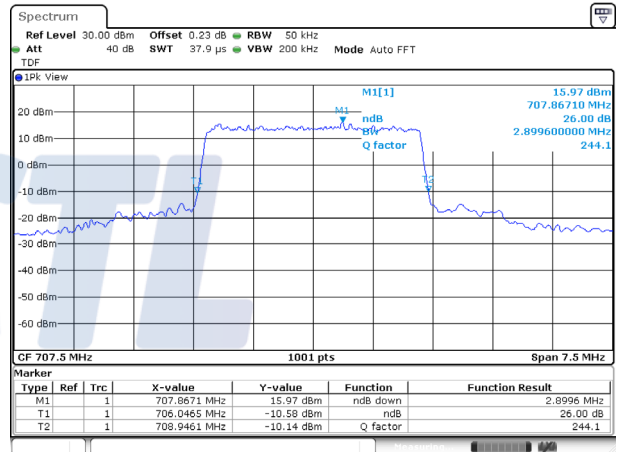

3M BW 16QAM Mid ch.