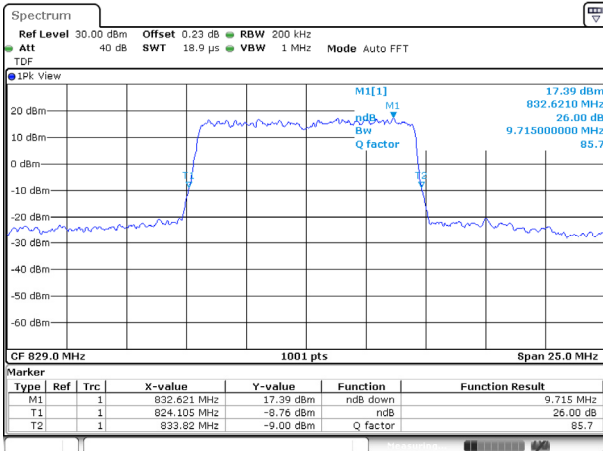

KCTL Inc.

65, Sinwon-ro, Yeongtong-gu,
Suwon-si, Gyeonggi-do, 16677, Korea
TEL: 82-31-285-0894 FAX: 82-505-299-8311
www.kctl.co.kr

Report No.:
KR20-SRF0115-A

Page (26) of (103)

10M BW QPSK Low ch.

10M BW 16QAM Low ch.

10M BW QPSK Mid ch.

10M BW 16QAM Mid ch.

10M BW QPSK High ch.

10M BW 16QAM High ch.

Test mode: LTE Band 12

1.4M BW QPSK Low ch.

1.4M BW 16QAM Low ch.

1.4M BW QPSK Mid ch.