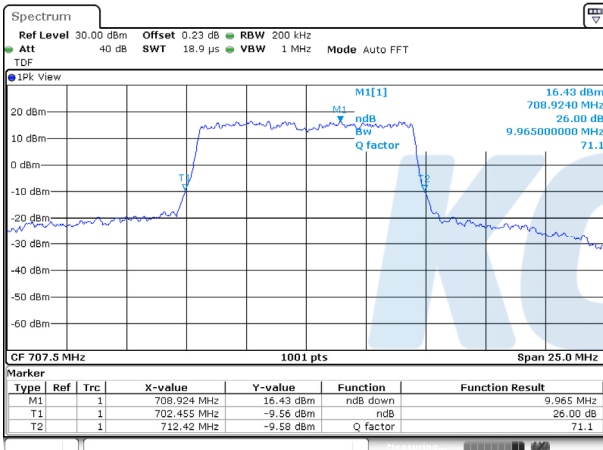

10M BW QPSK Mid ch.