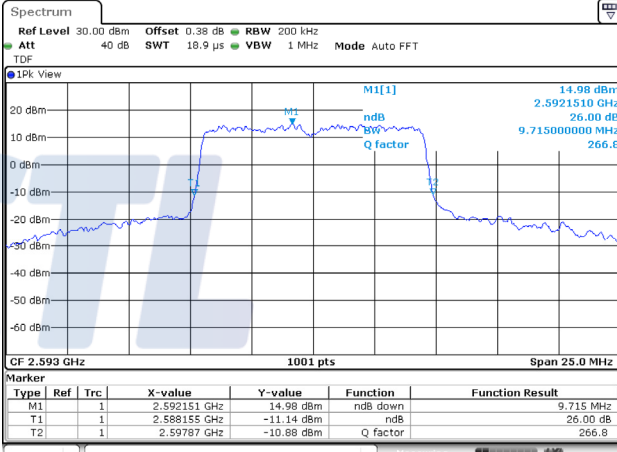

10M BW 16QAM Mid ch.