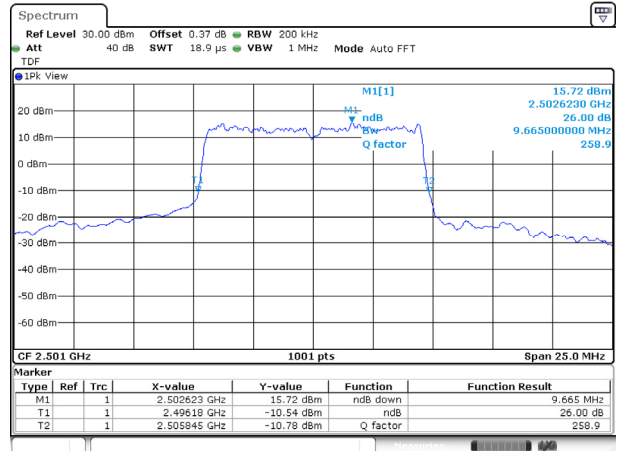

Test mode: LTE Band 41

5M BW QPSK Low ch.

5M BW 16QAM Low ch.

5M BW QPSK Mid ch.

5M BW 16QAM Mid ch.

5M BW QPSK High ch.

5M BW 16QAM High ch.

KCTL Inc.

65, Sinwon-ro, Yeongtong-gu,
Suwon-si, Gyeonggi-do, 16677, Korea
TEL: 82-31-285-0894 FAX: 82-505-299-8311
www.kctl.co.kr

Report No.:
KR20-SRF0115-A

Page (32) of (103)

10M BW QPSK Low ch.

10M BW 16QAM Low ch.

10M BW QPSK Mid ch.

10M BW 16QAM Mid ch.

10M BW QPSK High ch.

10M BW 16QAM High ch.