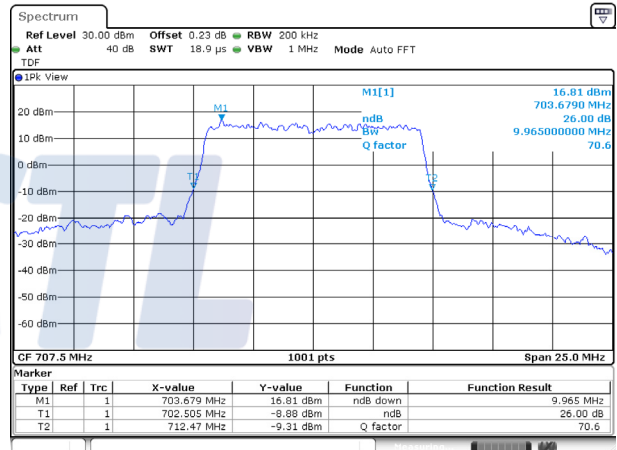

10M BW 16QAM Mid ch.