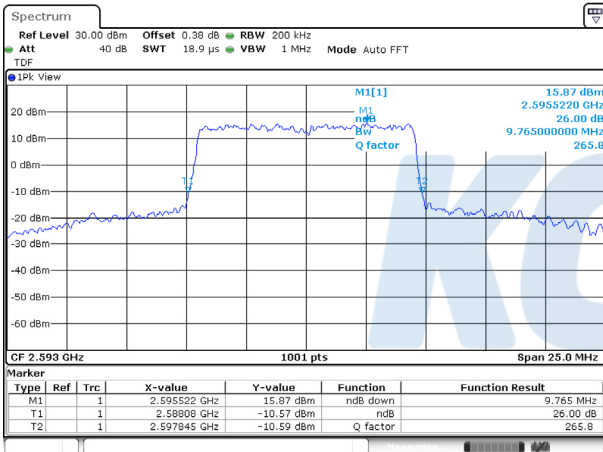

65, Sinwon-ro, Yeongtong-gu,
Suwon-si, Gyeonggi-do, 16677, Korea
TEL: 82-31-285-0894 FAX: 82-505-299-8311
www.kctl.co.kr

Report No.:
KR20-SRF0115-A

Page (32) of (103)

10M BW QPSK Low ch.

10M BW 16QAM Low ch.

10M BW QPSK Mid ch.

10M BW 16QAM Mid ch.

10M BW QPSK High ch.

10M BW 16QAM High ch.