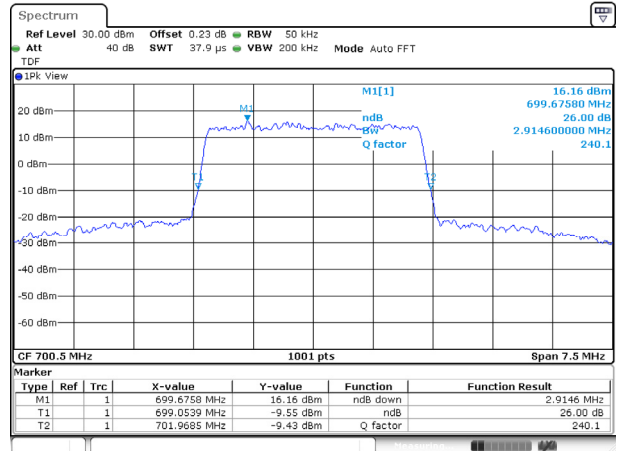

3M BW 16QAM Low ch.