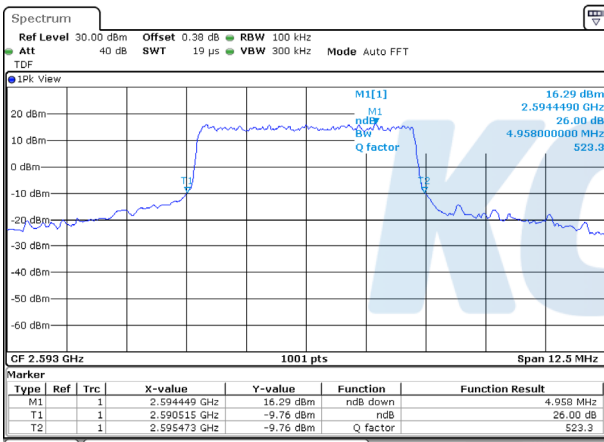

Test mode: LTE Band 41

5M BW QPSK Low ch.

5M BW 16QAM Low ch.

5M BW QPSK Mid ch.

5M BW 16QAM Mid ch.

5M BW QPSK High ch.

5M BW 16QAM High ch.

KCTL Inc.