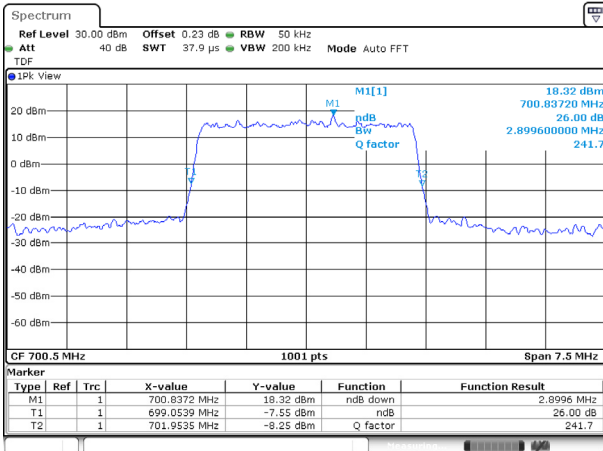

KCTL Inc.

65, Sinwon-ro, Yeongtong-gu,
Suwon-si, Gyeonggi-do, 16677, Korea
TEL: 82-31-285-0894 FAX: 82-505-299-8311
www.kctl.co.kr

Report No.:
KR20-SRF0115-A

Page (28) of (103)

3M BW QPSK Low ch.