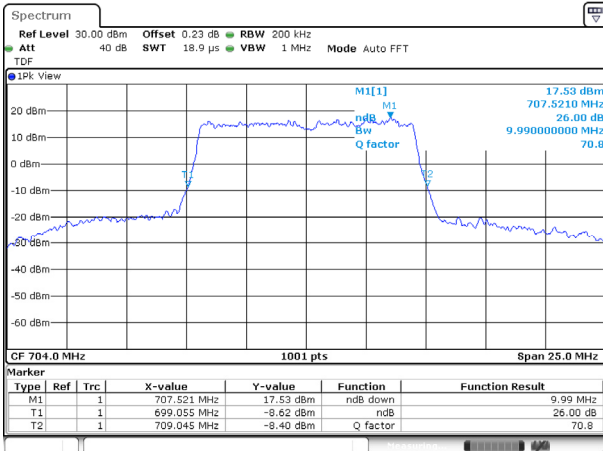

KCTL Inc.

65, Sinwon-ro, Yeongtong-gu,
Suwon-si, Gyeonggi-do, 16677, Korea
TEL: 82-31-285-0894 FAX: 82-505-299-8311
www.kctl.co.kr

Report No.:
KR20-SRF0115-A

Page (30) of (103)

10M BW QPSK Low ch.