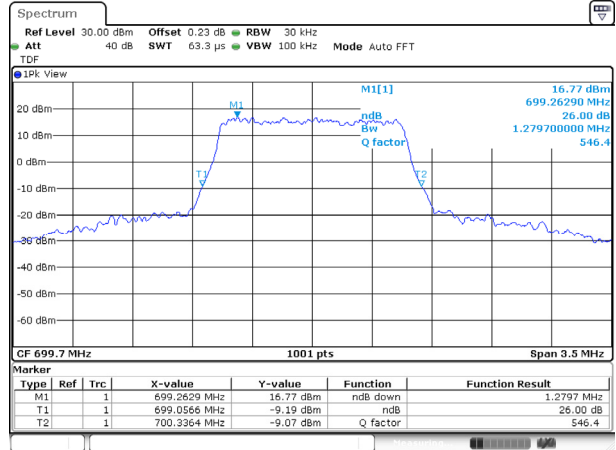

10M BW QPSK Mid ch.

10M BW 16QAM Mid ch.

10M BW QPSK High ch.

10M BW 16QAM High ch.

Test mode: LTE Band 12

1.4M BW QPSK Low ch.

1.4M BW 16QAM Low ch.

1.4M BW QPSK Mid ch.