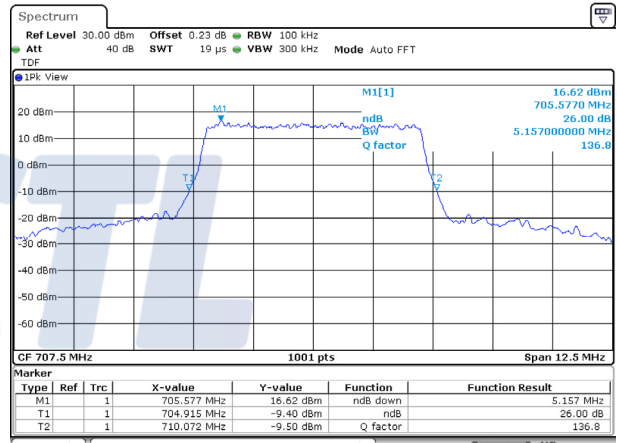

5M BW 16QAM Mid ch.