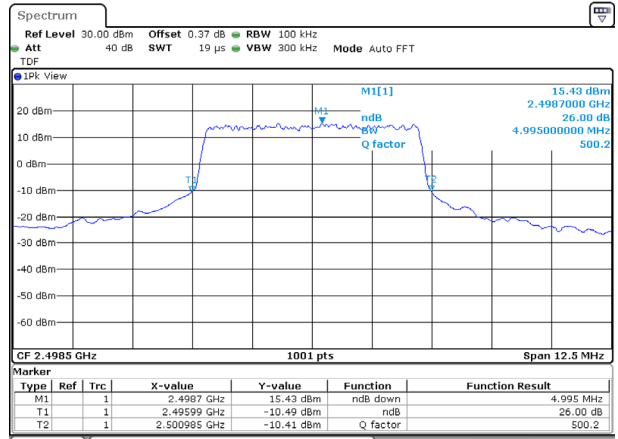

Report No.:
KR20-SRF0115-A

Page (30) of (103)

10M BW QPSK Low ch.

10M BW 16QAM Low ch.

10M BW QPSK Mid ch.

10M BW 16QAM Mid ch.

10M BW QPSK High ch.

10M BW 16QAM High ch.

Test mode: LTE Band 41

5M BW QPSK Low ch.

5M BW 16QAM Low ch.

5M BW QPSK Mid ch.

5M BW 16QAM Mid ch.

5M BW QPSK High ch.

5M BW 16QAM High ch.

KCTL Inc.