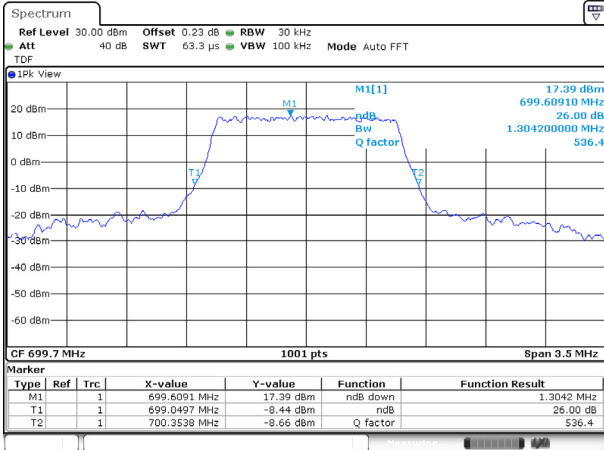

10M BW QPSK Mid ch.

10M BW 16QAM Mid ch.

10M BW QPSK High ch.

10M BW 16QAM High ch.

Test mode: LTE Band 12

1.4M BW QPSK Low ch.

1.4M BW 16QAM Low ch.

1.4M BW QPSK Mid ch.

1.4M BW 16QAM Mid ch.

1.4M BW QPSK High ch.

1.4M BW 16QAM High ch.

KCTL Inc.

65, Sinwon-ro, Yeongtong-gu,
Suwon-si, Gyeonggi-do, 16677, Korea
TEL: 82-31-285-0894 FAX: 82-505-299-8311
www.kctl.co.kr

Report No.:
KR20-SRF0115-A