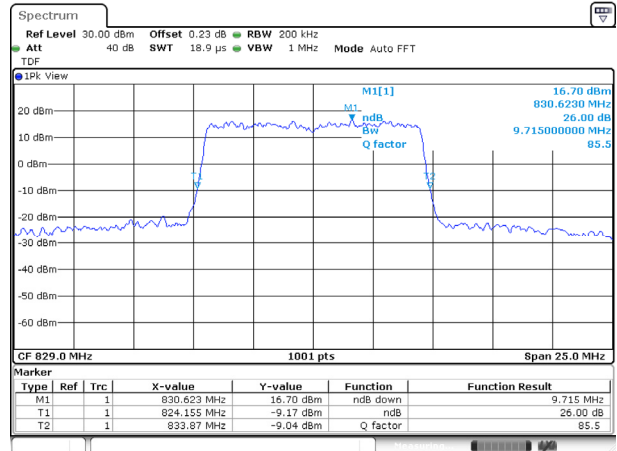

10M BW QPSK Mid ch.

10M BW 16QAM Mid ch.

10M BW QPSK High ch.

10M BW 16QAM High ch.

Test mode: LTE Band 12

1.4M BW QPSK Low ch.

1.4M BW 16QAM Low ch.

1.4M BW QPSK Mid ch.