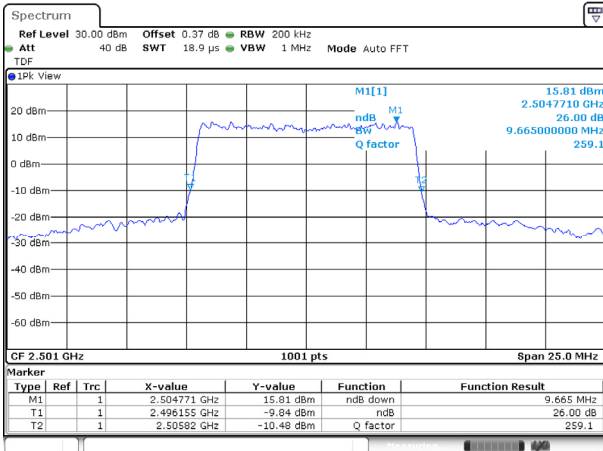

KCTL Inc.

65, Sinwon-ro, Yeongtong-gu,
Suwon-si, Gyeonggi-do, 16677, Korea
TEL: 82-31-285-0894 FAX: 82-505-299-8311
www.kctl.co.kr

Report No.:
KR20-SRF0115-A

Page (32) of (103)

10M BW QPSK Low ch.