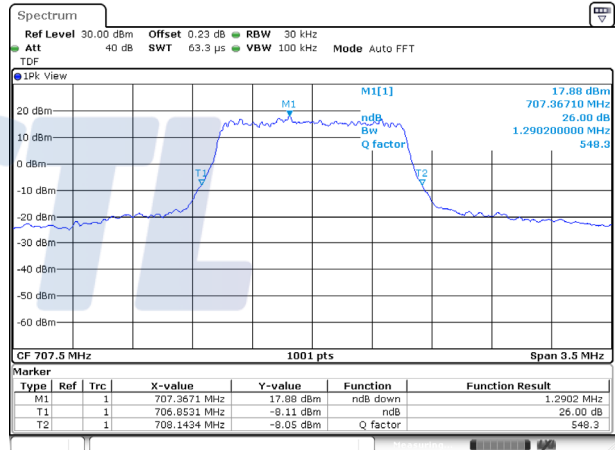

1.4M BW 16QAM Mid ch.