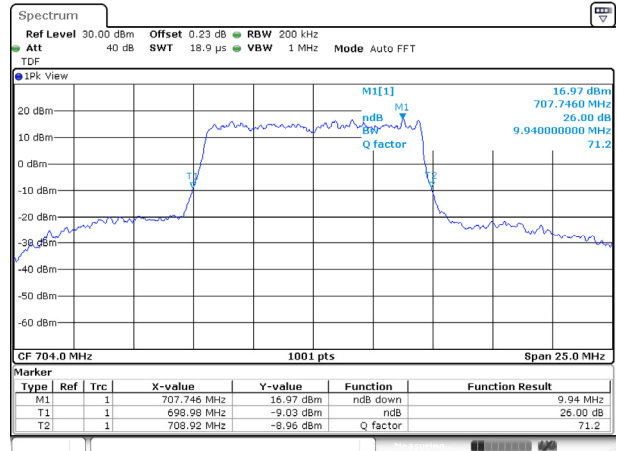

10M BW 16QAM Low ch.