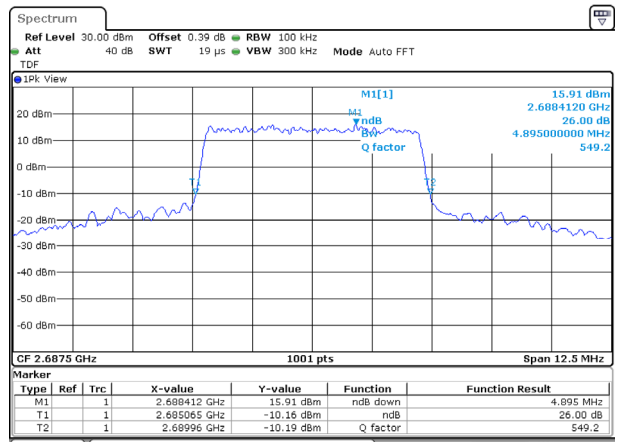

Test mode: LTE Band 41

5M BW QPSK Low ch.

5M BW 16QAM Low ch.

5M BW QPSK Mid ch.

5M BW 16QAM Mid ch.

5M BW QPSK High ch.

5M BW 16QAM High ch.

KCTL Inc.