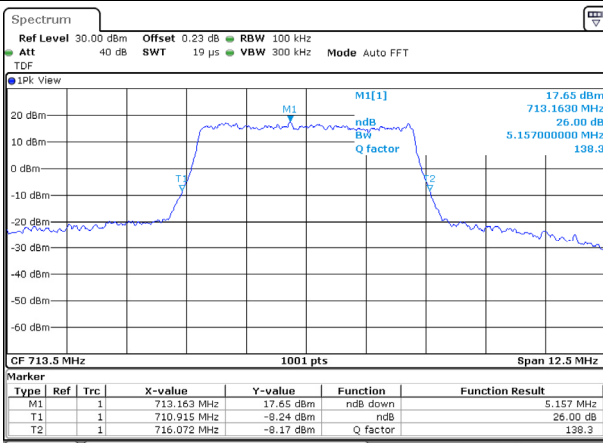

5M BW QPSK High ch.