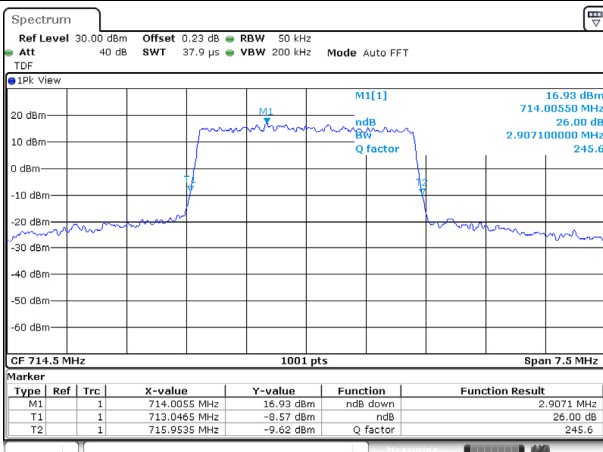

3M BW QPSK High ch.