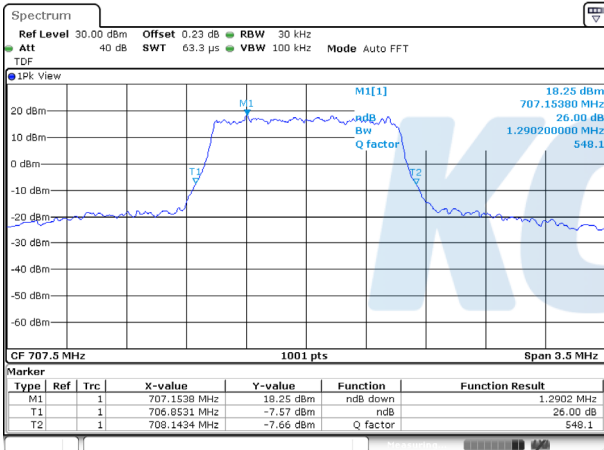

10M BW QPSK Mid ch.

10M BW 16QAM Mid ch.

10M BW QPSK High ch.

10M BW 16QAM High ch.

Test mode: LTE Band 12

1.4M BW QPSK Low ch.

1.4M BW 16QAM Low ch.

1.4M BW QPSK Mid ch.