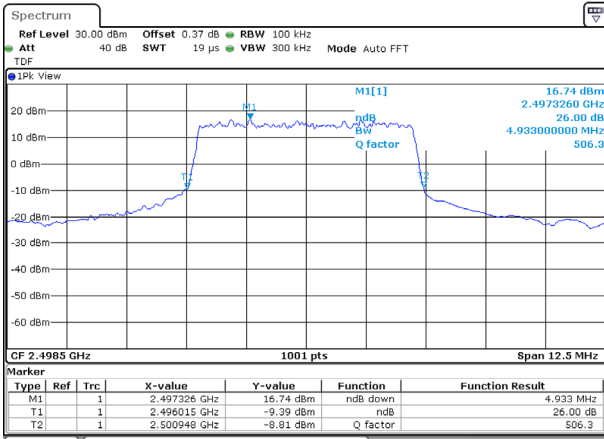

Report No.:
KR20-SRF0115-A

Page (30) of (103)

10M BW QPSK Low ch.

10M BW 16QAM Low ch.

10M BW QPSK Mid ch.

10M BW 16QAM Mid ch.

10M BW QPSK High ch.

10M BW 16QAM High ch.

Test mode: LTE Band 41

5M BW QPSK Low ch.

5M BW 16QAM Low ch.

5M BW QPSK Mid ch.

5M BW 16QAM Mid ch.

5M BW QPSK High ch.

5M BW 16QAM High ch.

KCTL Inc.