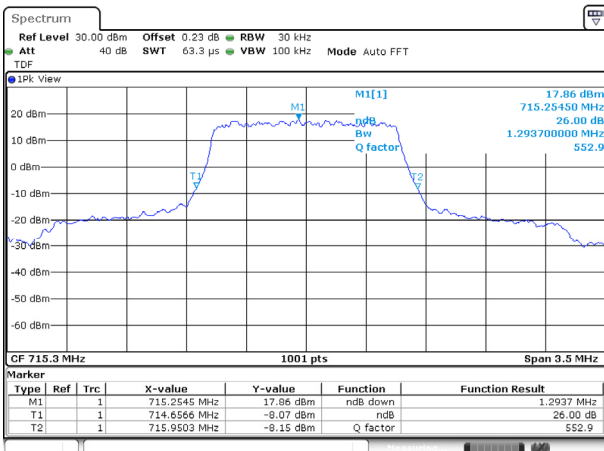

1.4M BW QPSK High ch.