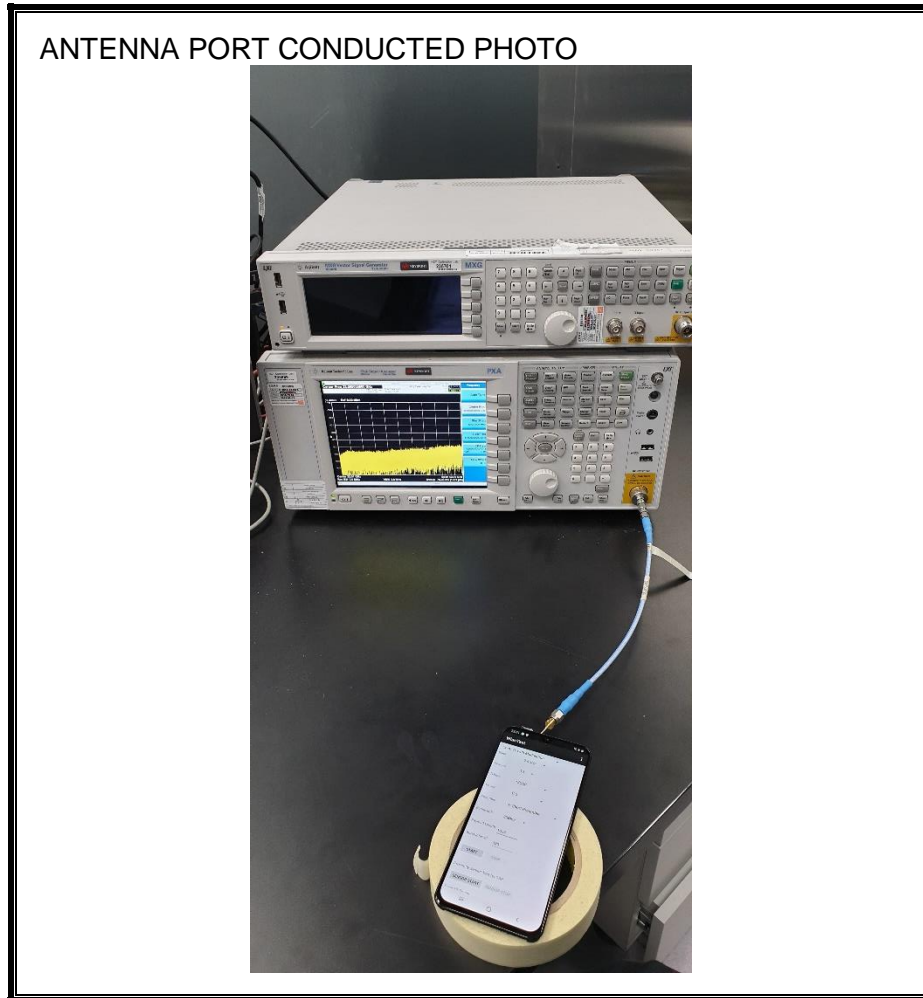

15. SETUP PHOTOS

ANTENNA PORT CONDUCTED RF MEASUREMENT SETUP

RADIATED RF MEASUREMENT SETUP (BELOW 1 GHz)

RADIATED RF MEASUREMENT SETUP (ABOVE 1 GHz)

RADIATED RF MEASUREMENT SETUP FOR PORTABLE CONFIGURATION

POWERLINE CONDUCTED EMISSIONS MEASUREMENT SETUP

DYNAMIC FREQUENCY SELECTION MEASUREMENT SETUP

END OF REPORT