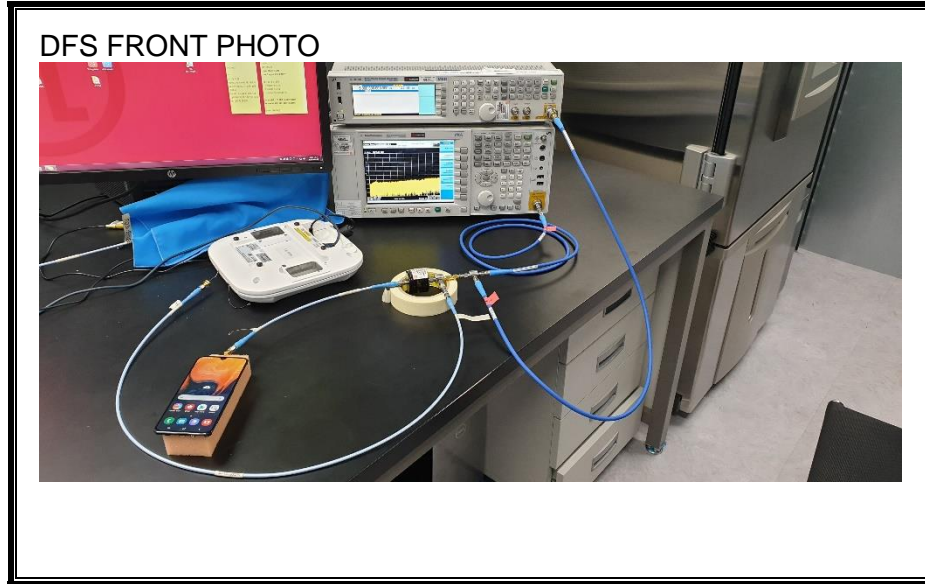

15. SETUP PHOTOS

ANTENNA PORT CONDUCTED RF MEASUREMENT SETUP

RADIATED RF MEASUREMENT SETUP (BELOW 1 GHz)

RADIATED RF MEASUREMENT SETUP (ABOVE 1 GHz)

RADIATED RF MEASUREMENT SETUP FOR PORTABLE CONFIGURATION

POWERLINE CONDUCTED EMISSIONS MEASUREMENT SETUP

DYNAMIC FREQUENCY SELECTION MEASUREMENT SETUP

END OF REPORT