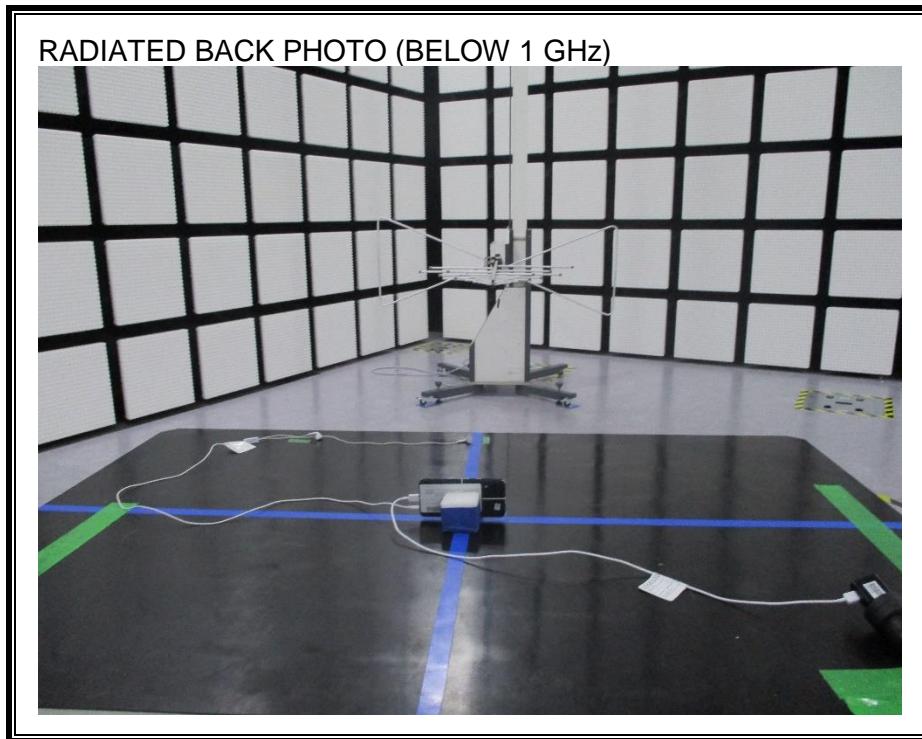

13. SETUP PHOTOS

ANTENNA PORT CONDUCTED RF MEASUREMENT SETUP

RADIATED RF MEASUREMENT SETUP (BELOW 1 GHz)

RADIATED RF MEASUREMENT SETUP (ABOVE 1 GHz)

RADIATED RF MEASUREMENT SETUP FOR PORTABLE CONFIGURATION

POWERLINE CONDUCTED EMISSIONS MEASUREMENT SETUP

END OF REPORT