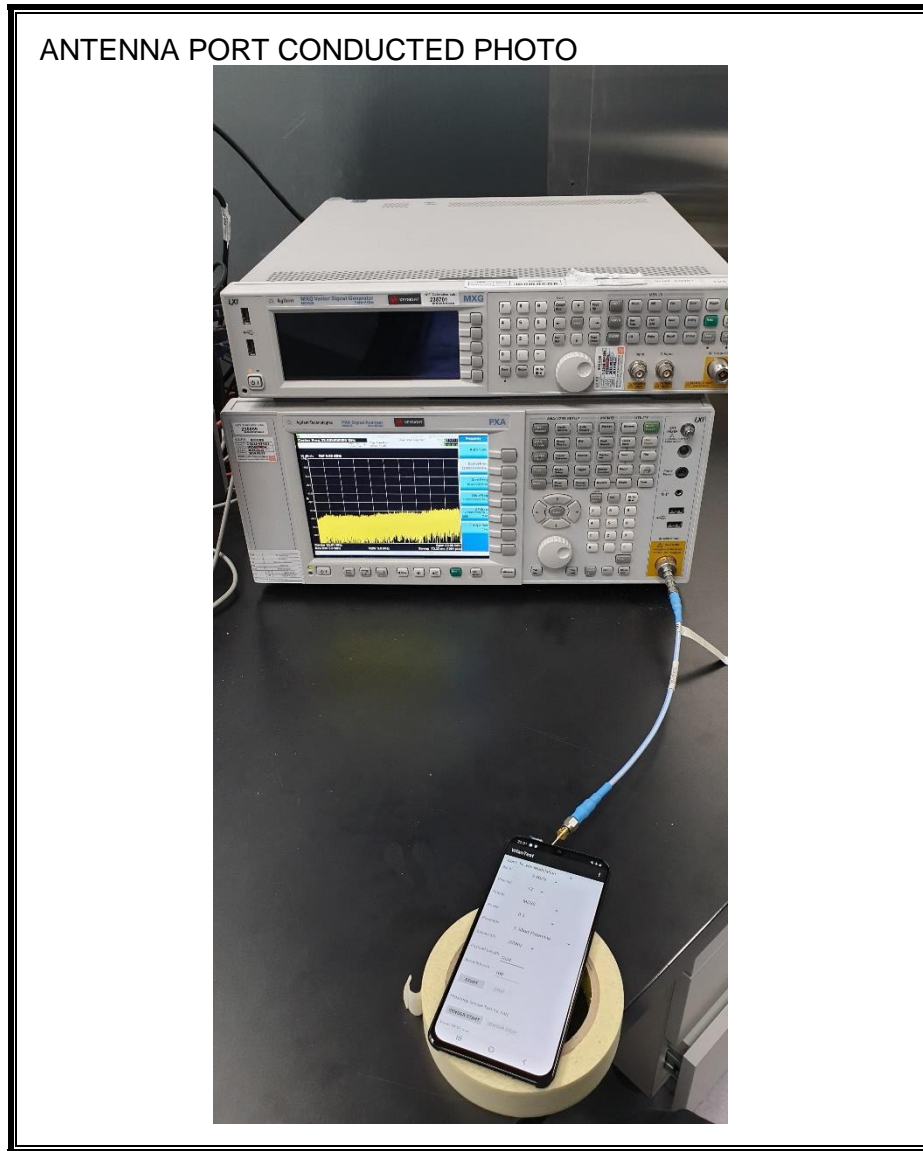

13. SETUP PHOTOS

ANTENNA PORT CONDUCTED RF MEASUREMENT SETUP

RADIATED RF MEASUREMENT SETUP (BELOW 1 GHz)

RADIATED RF MEASUREMENT SETUP (ABOVE 1 GHz)

RADIATED RF MEASUREMENT SETUP FOR PORTABLE CONFIGURATION

POWERLINE CONDUCTED EMISSIONS MEASUREMENT SETUP

END OF REPORT