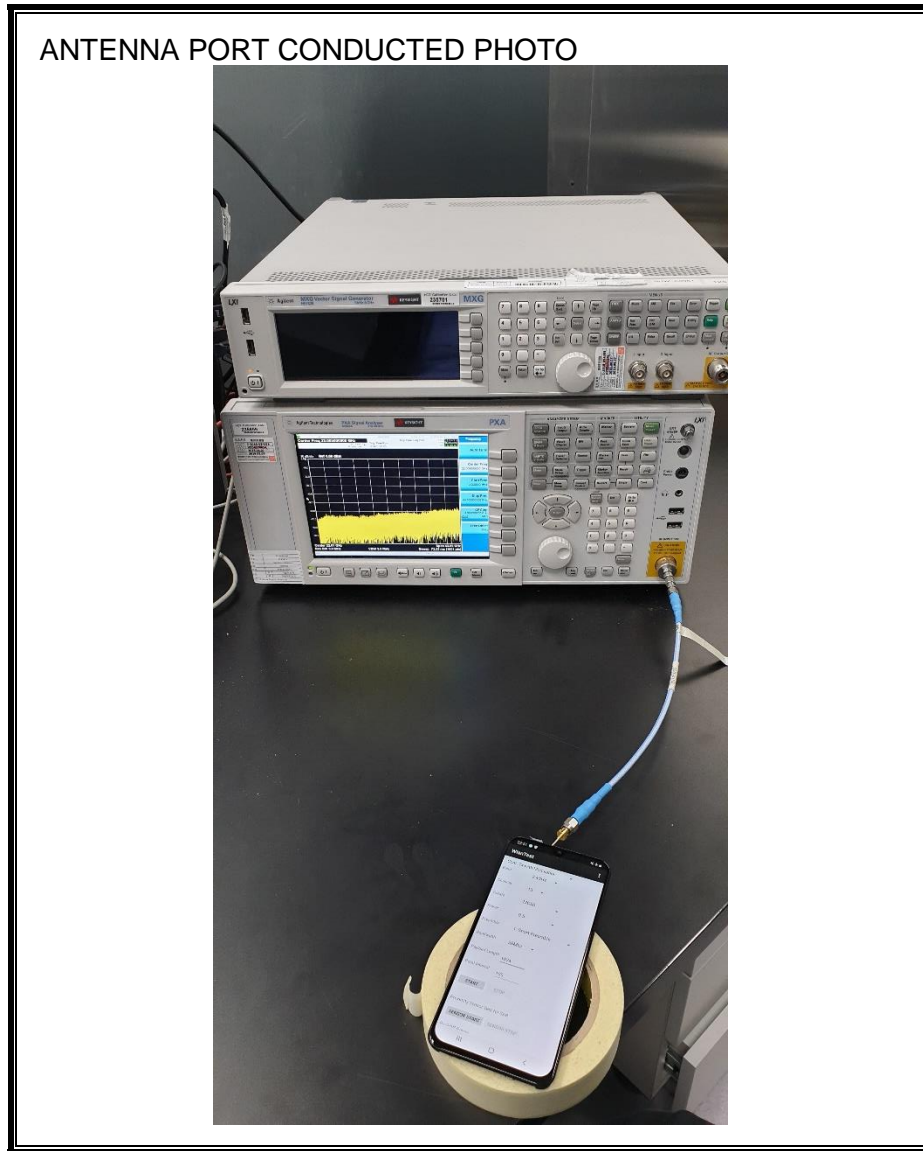

13. SETUP PHOTOS

ANTENNA PORT CONDUCTED RF MEASUREMENT SETUP

RADIATED RF MEASUREMENT SETUP (BELOW 1 GHz)

RADIATED RF MEASUREMENT SETUP (ABOVE 1 GHz)

RADIATED RF MEASUREMENT SETUP FOR PORTABLE CONFIGURATION

POWERLINE CONDUCTED EMISSIONS MEASUREMENT SETUP

END OF REPORT