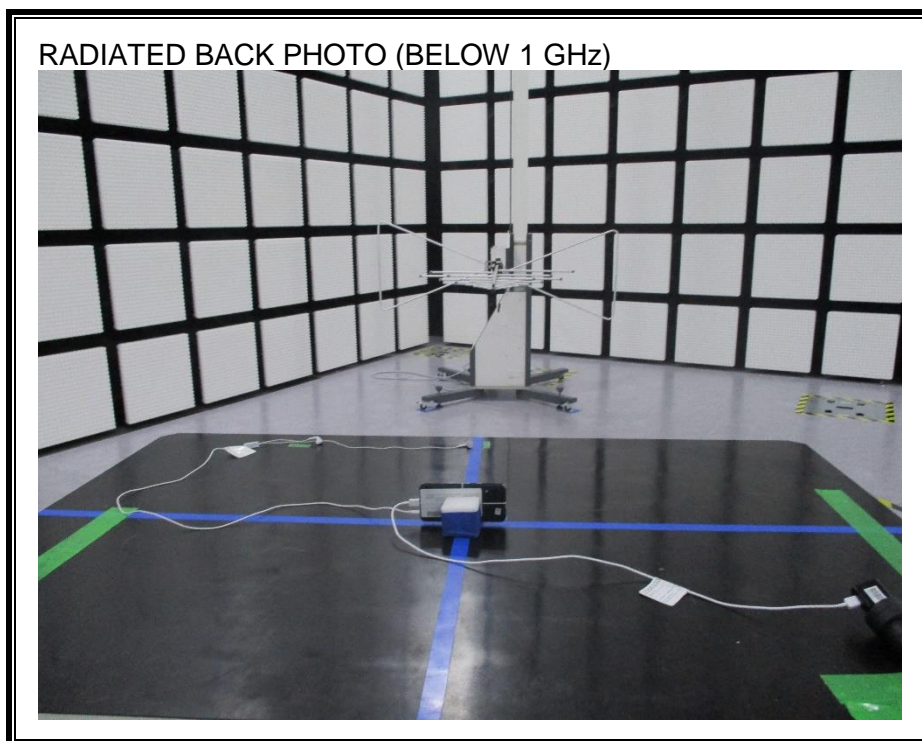

13. SETUP PHOTOS

ANTENNA PORT CONDUCTED RF MEASUREMENT SETUP

RADIATED RF MEASUREMENT SETUP (BELOW 1 GHz)

RADIATED RF MEASUREMENT SETUP (ABOVE 1 GHz)

RADIATED RF MEASUREMENT SETUP FOR PORTABLE CONFIGURATION

POWERLINE CONDUCTED EMISSIONS MEASUREMENT SETUP

END OF REPORT