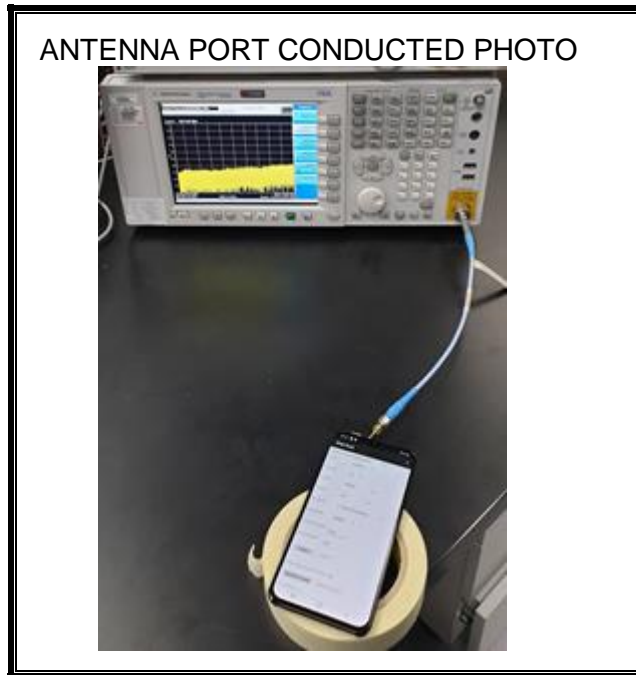

9. SETUP PHOTOS

ANTENNA PORT CONDUCTED RF MEASUREMENT SETUP

RADIATED RF MEASUREMENT SETUP (BELOW 1 GHz)

RADIATED RF MEASUREMENT SETUP (ABOVE 1 GHz)

RADIATED RF MEASUREMENT SETUP FOR PORTABLE CONFIGURATION

POWERLINE CONDUCTED EMISSIONS MEASUREMENT SETUP

END OF REPORT