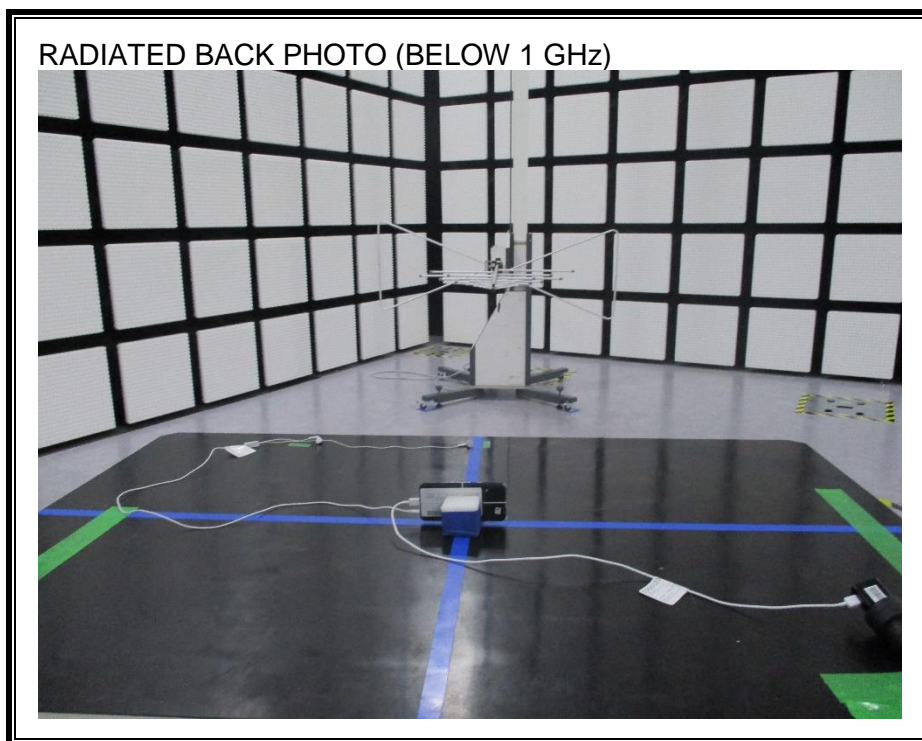

9. SETUP PHOTOS

ANTENNA PORT CONDUCTED RF MEASUREMENT SETUP

RADIATED RF MEASUREMENT SETUP (BELOW 1 GHz)

RADIATED RF MEASUREMENT SETUP (ABOVE 1 GHz)

RADIATED RF MEASUREMENT SETUP FOR PORTABLE CONFIGURATION

POWERLINE CONDUCTED EMISSIONS MEASUREMENT SETUP

END OF REPORT