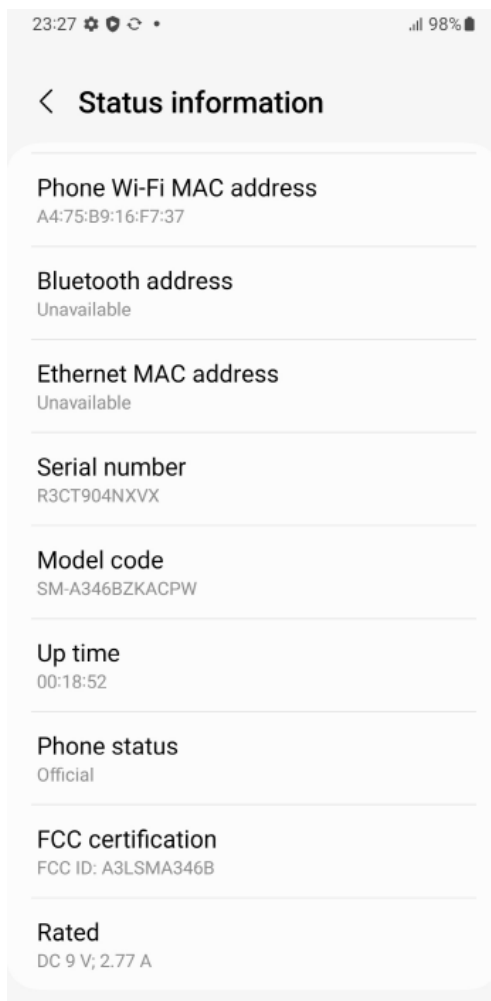

# Description of E-Label and Location

**FCC ID : A3LSMA346B**

**Model : SM-A346B/DSN**

This model is applied E-label, please find description of E-label below.

1. FCC ID (E-label): [Settings > About Phone > Status information](#)

FCC certification

FCC ID: A3LSMA346B

[<Device Display Screen>](#)

2. Instruction of E-label on the User manual (online manual)

- Depending on the region or model, some devices are required to receive approval from the [Federal Communications Commission \(FCC\)](#). If your device is approved by the FCC, you can view the FCC ID of the device. To view the FCC ID, tap [Settings → About Phone → Status](#).