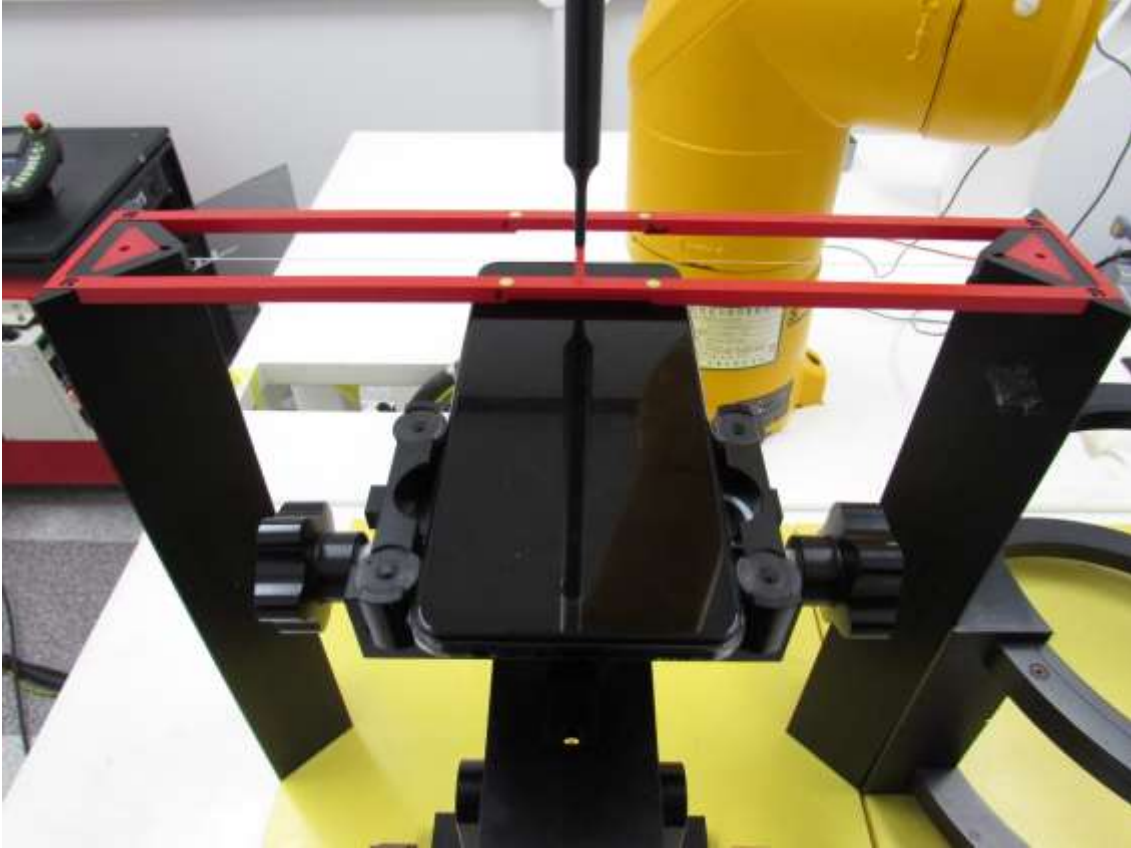

Appendix A. HAC RF Emission Setup Photo

REVISION HISTORY

The revision history for this document is shown in table.

| Revision No. | Date of Issue | Description |
|--------------|---------------|-----------------|
| 0 | Feb. 10, 2021 | Initial Release |

[Setup Photo _ Front]

[Setup Photo _ Side]