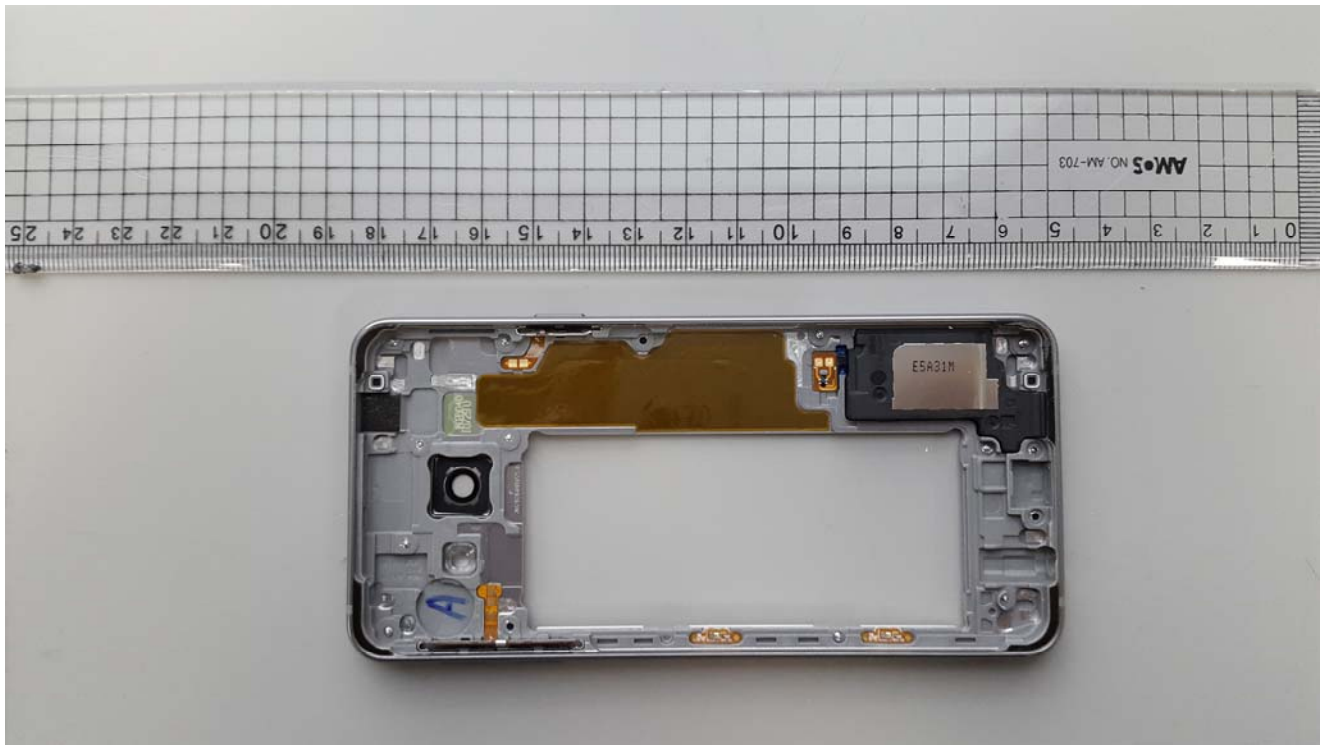

**INTERNAL PHOTOGRAPHS**

	<p>SAMSUNG ELECTRONICS FCC ID: A3LSMA310X</p>	<p>Model: SM-A310X</p>
<p>Internal Photos</p>	<p>EUT Type: Portable Handset</p>	<p>Page 1 of 6</p>

	SAMSUNG ELECTRONICS FCC ID: A3LSMA310X	Model: SM-A310X
Internal Photos	EUT Type: Portable Handset	Page 2 of 6

	<p>SAMSUNG ELECTRONICS FCC ID: A3LSMA310X</p>	<p>Model: SM-A310X</p>
<p>Internal Photos</p>	<p>EUT Type: Portable Handset</p>	<p>Page 3 of 6</p>

	SAMSUNG ELECTRONICS FCC ID: A3LSMA310X	Model: SM-A310X
Internal Photos	EUT Type: Portable Handset	Page 5 of 6

	SAMSUNG ELECTRONICS FCC ID: A3LSMA310X	Model: SM-A310X
Internal Photos	EUT Type: Portable Handset	Page 6 of 6