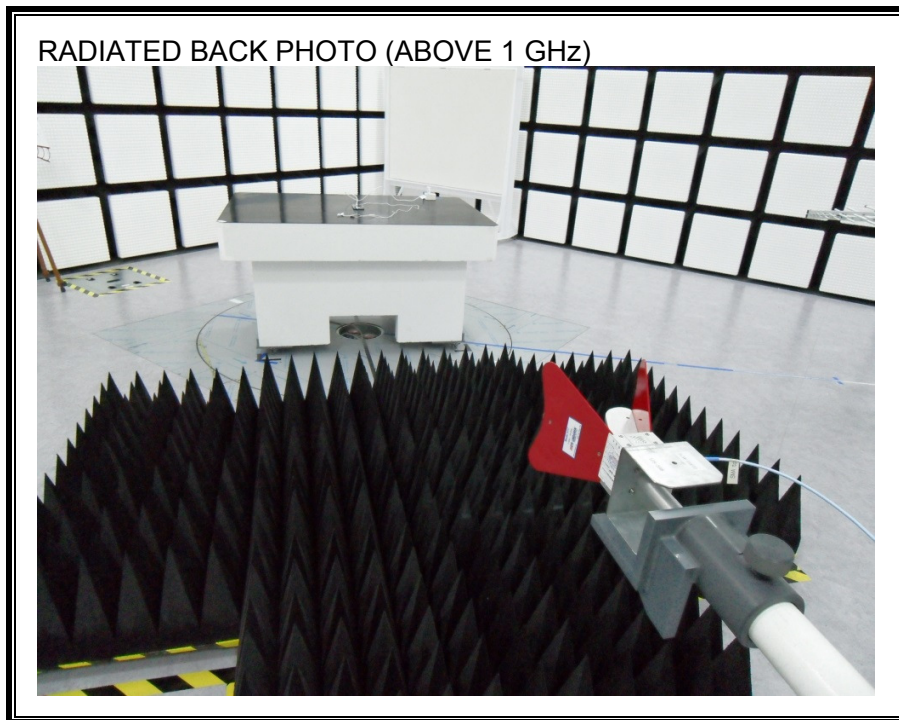

9. SETUP PHOTOS

ANTENNA PORT CONDUCTED RF MEASUREMENT SETUP

RADIATED RF MEASUREMENT SETUP (BELOW 1 GHz)

RADIATED RF MEASUREMENT SETUP (ABOVE 1 GHz)

RADIATED RF MEASUREMENT SETUP FOR PORTABLE CONFIGURATION

POWERLINE CONDUCTED EMISSIONS MEASUREMENT SETUP

END OF REPORT