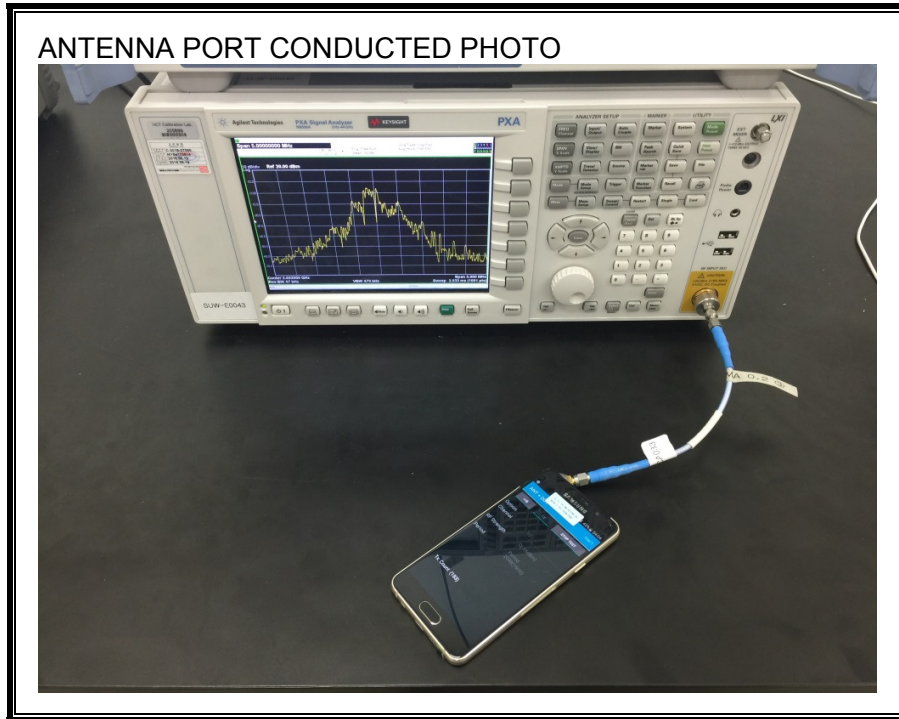

9. SETUP PHOTOS

ANTENNA PORT CONDUCTED RF MEASUREMENT SETUP

RADIATED RF MEASUREMENT SETUP (BELOW 1 GHz)

RADIATED RF MEASUREMENT SETUP (ABOVE 1 GHz)

RADIATED RF MEASUREMENT SETUP FOR PORTABLE CONFIGURATION

POWERLINE CONDUCTED EMISSIONS MEASUREMENT SETUP

END OF REPORT