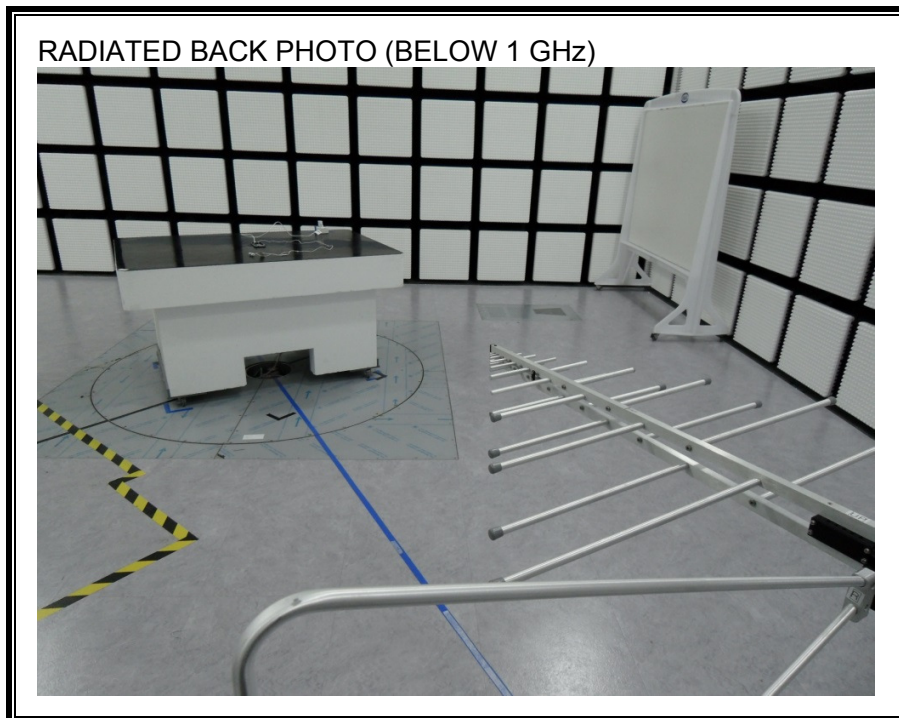

9. SETUP PHOTOS

ANTENNA PORT CONDUCTED RF MEASUREMENT SETUP

RADIATED RF MEASUREMENT SETUP (BELOW 1 GHz)

RADIATED RF MEASUREMENT SETUP (ABOVE 1 GHz)

RADIATED RF MEASUREMENT SETUP FOR PORTABLE CONFIGURATION

POWERLINE CONDUCTED EMISSIONS MEASUREMENT SETUP

END OF REPORT