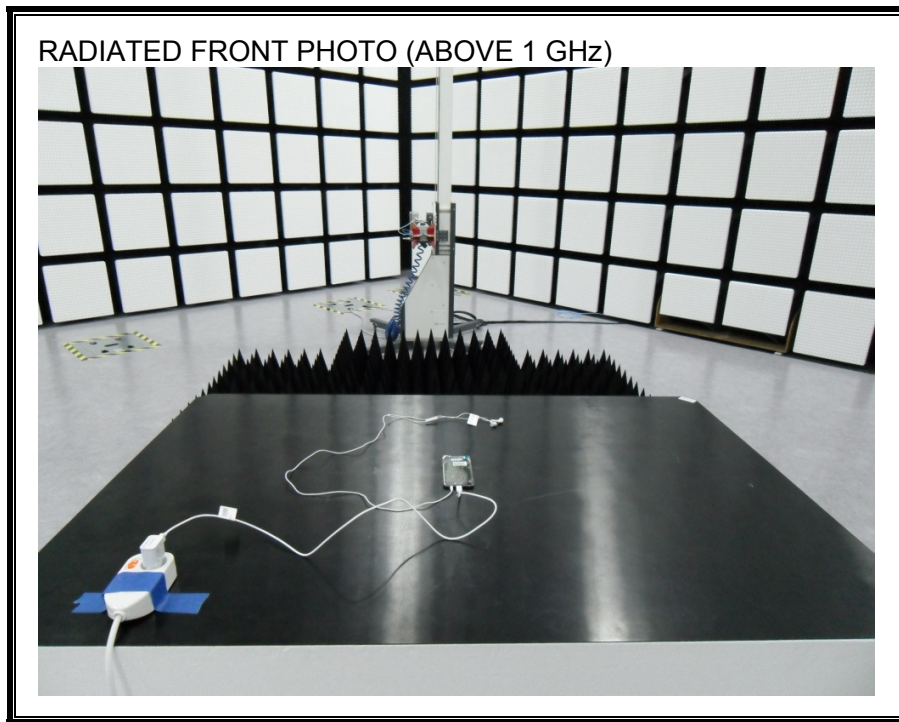

9. SETUP PHOTOS

ANTENNA PORT CONDUCTED RF MEASUREMENT SETUP

RADIATED RF MEASUREMENT SETUP (BELOW 1 GHz)

RADIATED RF MEASUREMENT SETUP (ABOVE 1 GHz)

RADIATED RF MEASUREMENT SETUP FOR PORTABLE CONFIGURATION

POWERLINE CONDUCTED EMISSIONS MEASUREMENT SETUP

END OF REPORT