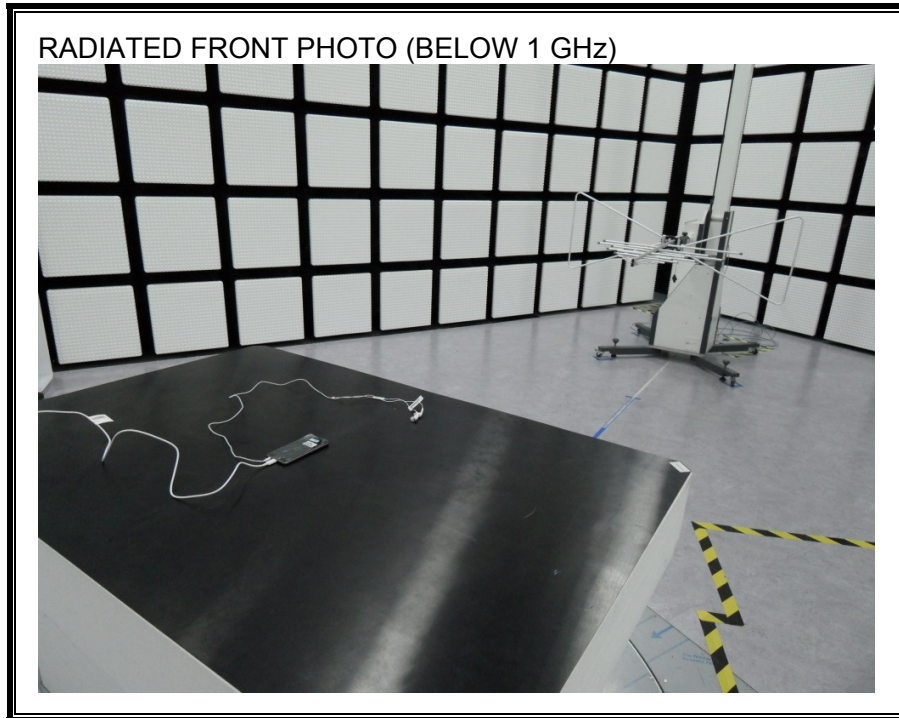

9. SETUP PHOTOS

ANTENNA PORT CONDUCTED RF MEASUREMENT SETUP

RADIATED RF MEASUREMENT SETUP (BELOW 1 GHz)

RADIATED RF MEASUREMENT SETUP (ABOVE 1 GHz)

RADIATED RF MEASUREMENT SETUP FOR PORTABLE CONFIGURATION

POWERLINE CONDUCTED EMISSIONS MEASUREMENT SETUP

END OF REPORT