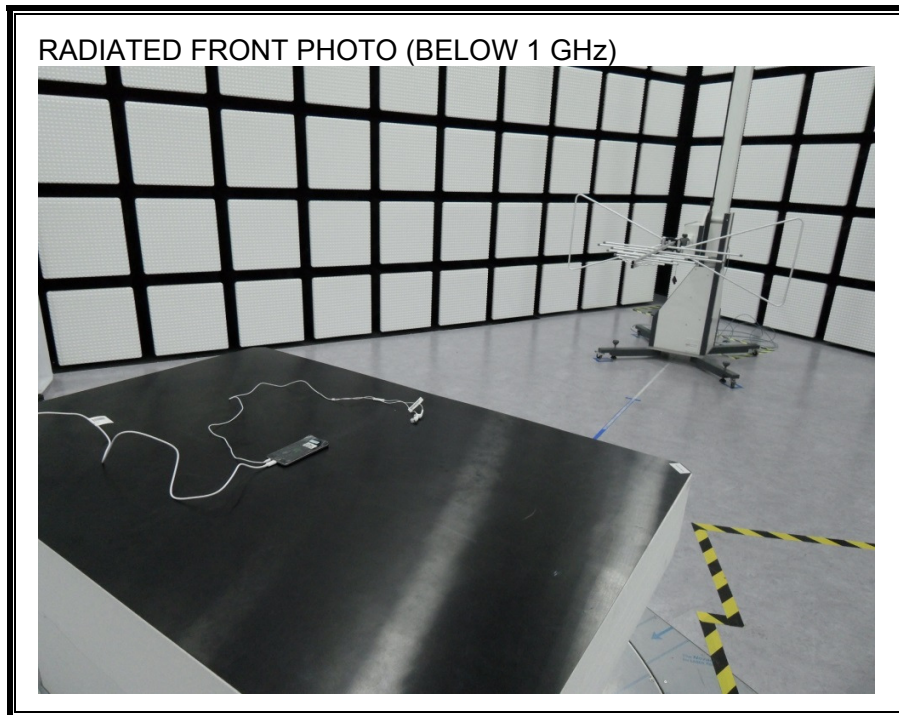

11. SETUP PHOTOS

ANTENNA PORT CONDUCTED RF MEASUREMENT SETUP

RADIATED RF MEASUREMENT SETUP (BELOW 1 GHz)

RADIATED RF MEASUREMENT SETUP (ABOVE 1 GHz)

RADIATED RF MEASUREMENT SETUP FOR PORTABLE CONFIGURATION

POWERLINE CONDUCTED EMISSIONS MEASUREMENT SETUP

END OF REPORT