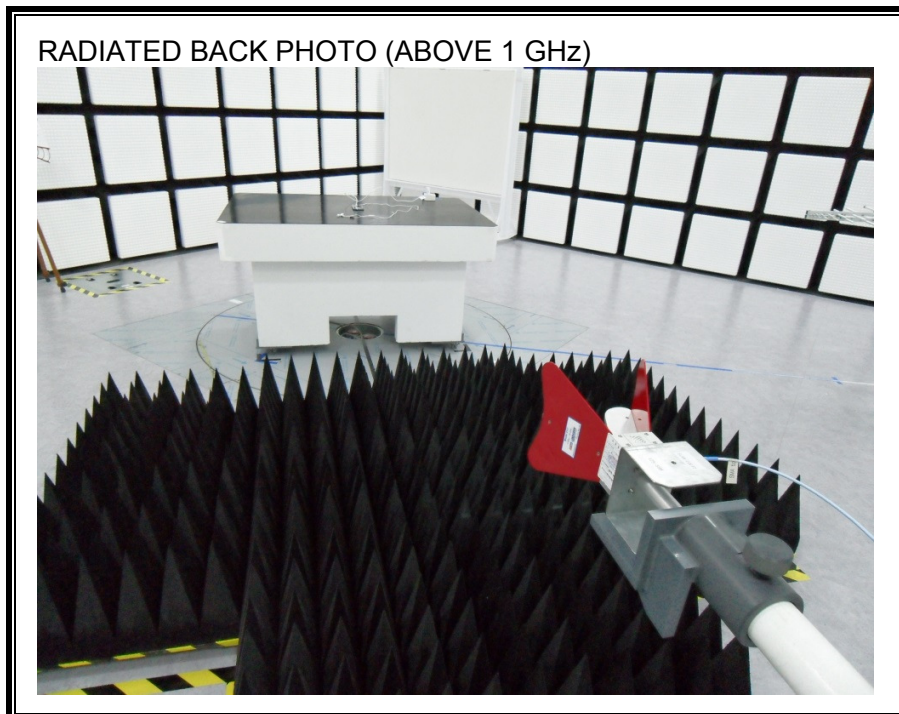

11. SETUP PHOTOS

ANTENNA PORT CONDUCTED RF MEASUREMENT SETUP

RADIATED RF MEASUREMENT SETUP (BELOW 1 GHz)

RADIATED RF MEASUREMENT SETUP (ABOVE 1 GHz)

RADIATED RF MEASUREMENT SETUP FOR PORTABLE CONFIGURATION

POWERLINE CONDUCTED EMISSIONS MEASUREMENT SETUP

END OF REPORT