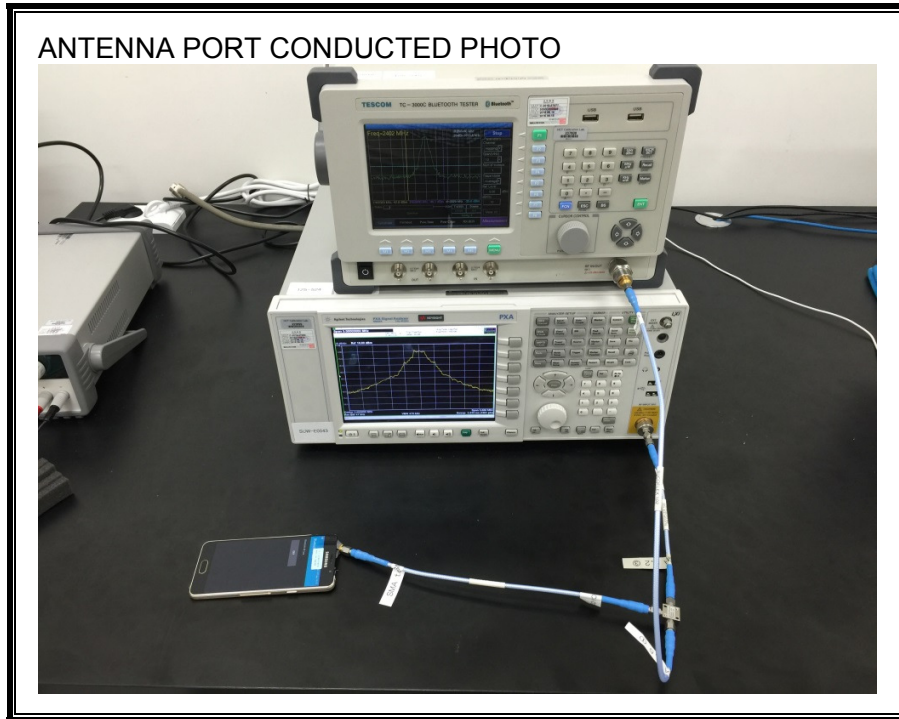

11. SETUP PHOTOS

ANTENNA PORT CONDUCTED RF MEASUREMENT SETUP

RADIATED RF MEASUREMENT SETUP (BELOW 1 GHz)

RADIATED RF MEASUREMENT SETUP (ABOVE 1 GHz)

RADIATED RF MEASUREMENT SETUP FOR PORTABLE CONFIGURATION

POWERLINE CONDUCTED EMISSIONS MEASUREMENT SETUP

END OF REPORT