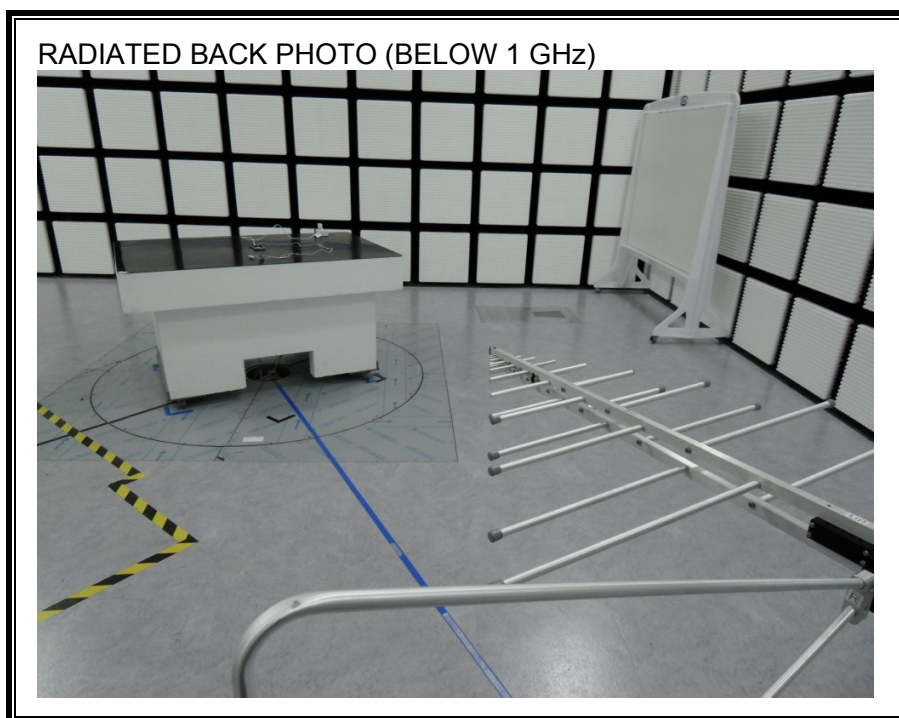

11. SETUP PHOTOS

ANTENNA PORT CONDUCTED RF MEASUREMENT SETUP

RADIATED RF MEASUREMENT SETUP (BELOW 1 GHz)

RADIATED RF MEASUREMENT SETUP (ABOVE 1 GHz)

RADIATED RF MEASUREMENT SETUP FOR PORTABLE CONFIGURATION

POWERLINE CONDUCTED EMISSIONS MEASUREMENT SETUP

END OF REPORT