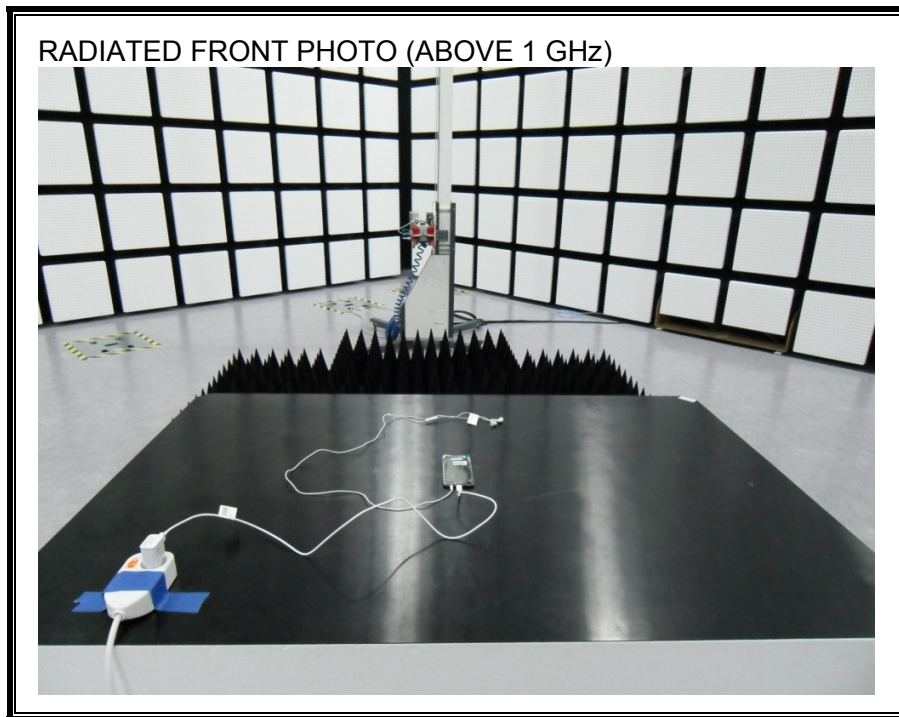

11. SETUP PHOTOS

ANTENNA PORT CONDUCTED RF MEASUREMENT SETUP

RADIATED RF MEASUREMENT SETUP (BELOW 1 GHz)

RADIATED RF MEASUREMENT SETUP (ABOVE 1 GHz)

RADIATED RF MEASUREMENT SETUP FOR PORTABLE CONFIGURATION

POWERLINE CONDUCTED EMISSIONS MEASUREMENT SETUP

END OF REPORT