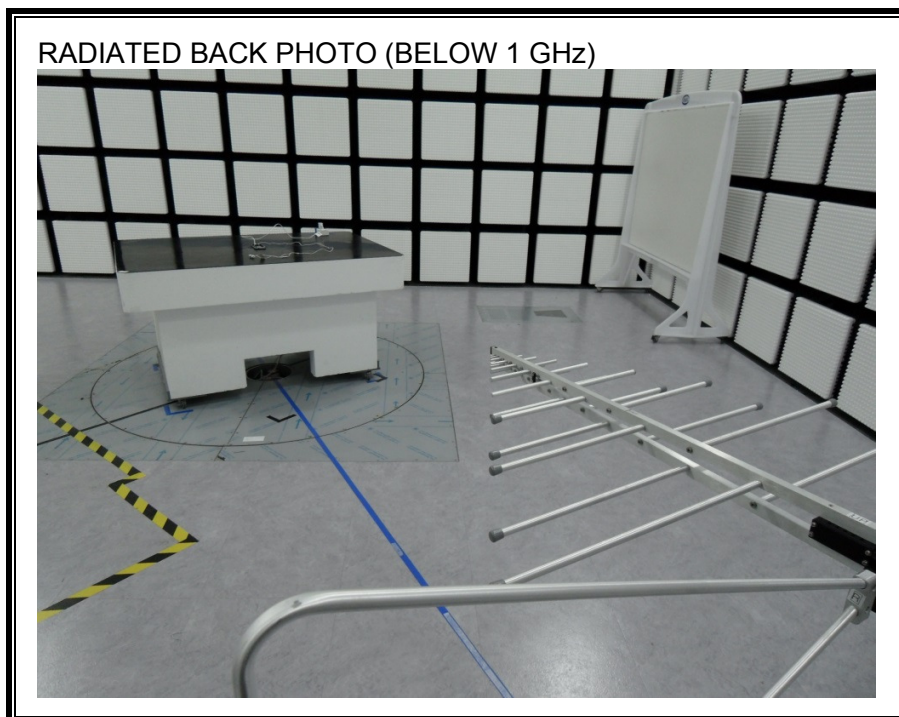

13. SETUP PHOTOS

ANTENNA PORT CONDUCTED RF MEASUREMENT SETUP

RADIATED RF MEASUREMENT SETUP (BELOW 1 GHz)

RADIATED RF MEASUREMENT SETUP (ABOVE 1 GHz)

RADIATED RF MEASUREMENT SETUP FOR PORTABLE CONFIGURATION

POWERLINE CONDUCTED EMISSIONS MEASUREMENT SETUP

END OF REPORT