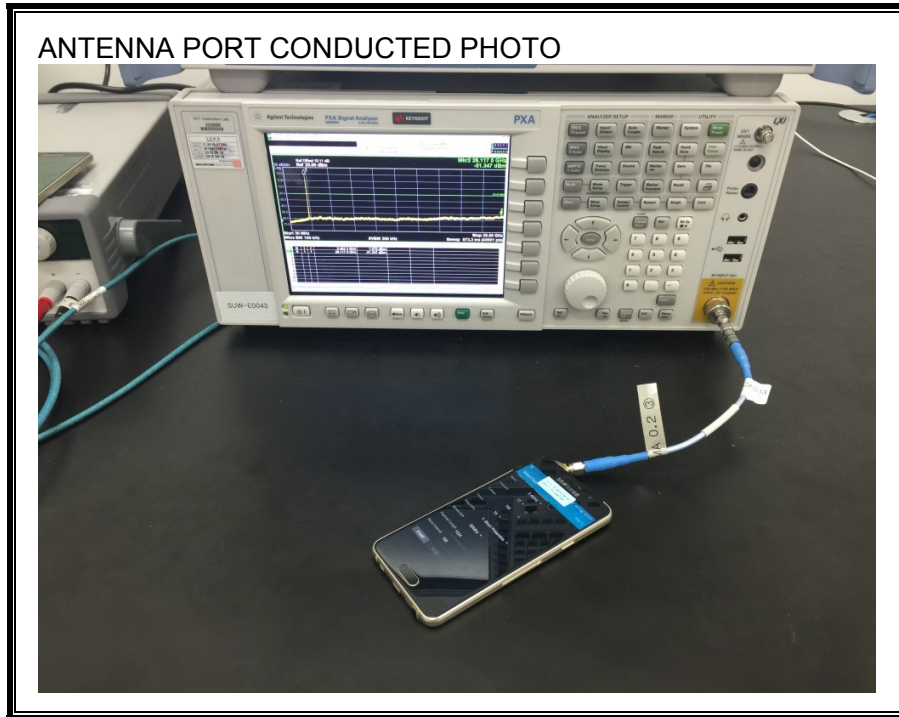

13. SETUP PHOTOS

ANTENNA PORT CONDUCTED RF MEASUREMENT SETUP

RADIATED RF MEASUREMENT SETUP (BELOW 1 GHz)

RADIATED RF MEASUREMENT SETUP (ABOVE 1 GHz)

RADIATED RF MEASUREMENT SETUP FOR PORTABLE CONFIGURATION

POWERLINE CONDUCTED EMISSIONS MEASUREMENT SETUP

END OF REPORT