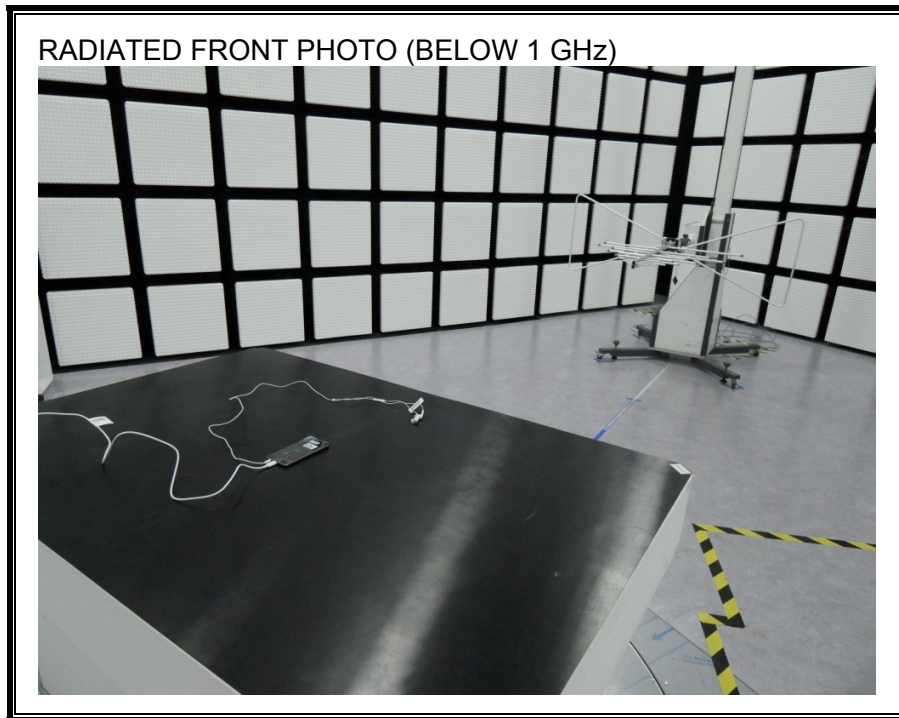

13. SETUP PHOTOS

ANTENNA PORT CONDUCTED RF MEASUREMENT SETUP

RADIATED RF MEASUREMENT SETUP (BELOW 1 GHz)

RADIATED RF MEASUREMENT SETUP (ABOVE 1 GHz)

RADIATED RF MEASUREMENT SETUP FOR PORTABLE CONFIGURATION

POWERLINE CONDUCTED EMISSIONS MEASUREMENT SETUP

END OF REPORT