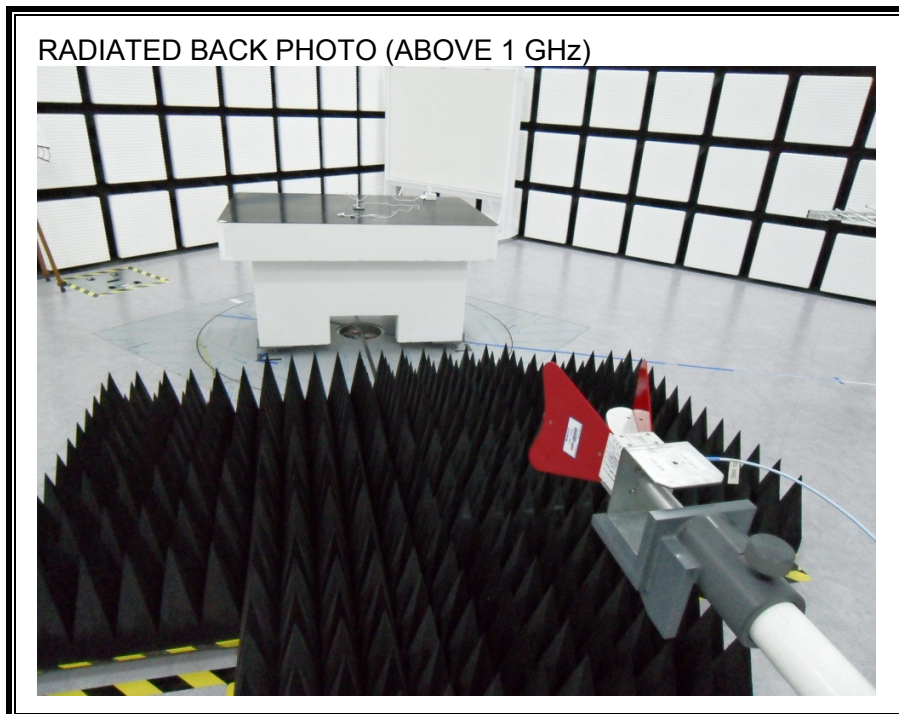

13. SETUP PHOTOS

ANTENNA PORT CONDUCTED RF MEASUREMENT SETUP

RADIATED RF MEASUREMENT SETUP (BELOW 1 GHz)

RADIATED RF MEASUREMENT SETUP (ABOVE 1 GHz)

RADIATED RF MEASUREMENT SETUP FOR PORTABLE CONFIGURATION

POWERLINE CONDUCTED EMISSIONS MEASUREMENT SETUP

END OF REPORT