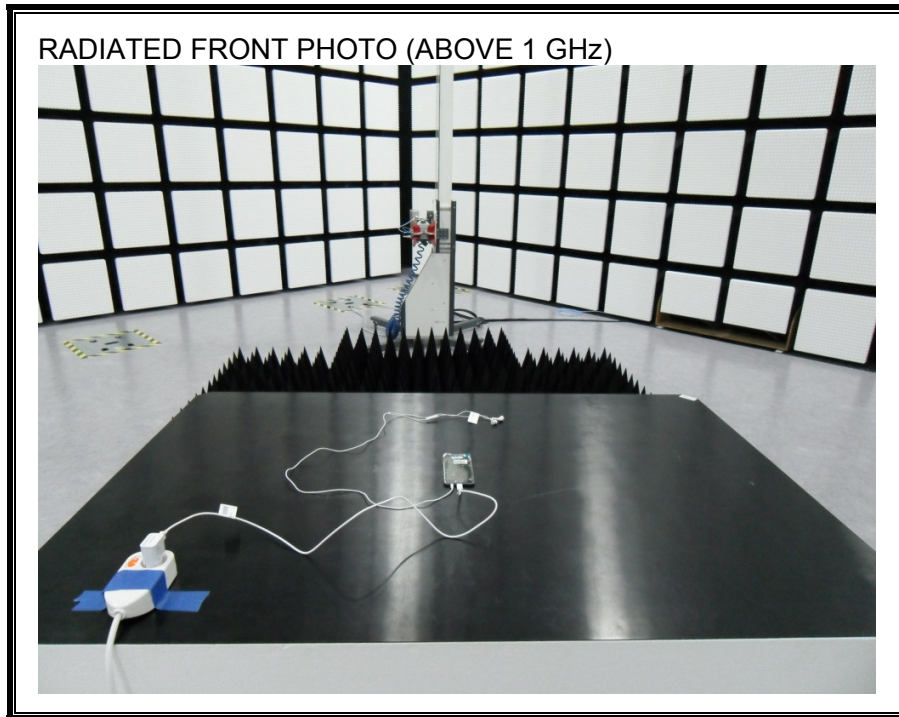

13. SETUP PHOTOS

ANTENNA PORT CONDUCTED RF MEASUREMENT SETUP

RADIATED RF MEASUREMENT SETUP (BELOW 1 GHz)

RADIATED RF MEASUREMENT SETUP (ABOVE 1 GHz)

RADIATED RF MEASUREMENT SETUP FOR PORTABLE CONFIGURATION

POWERLINE CONDUCTED EMISSIONS MEASUREMENT SETUP

END OF REPORT