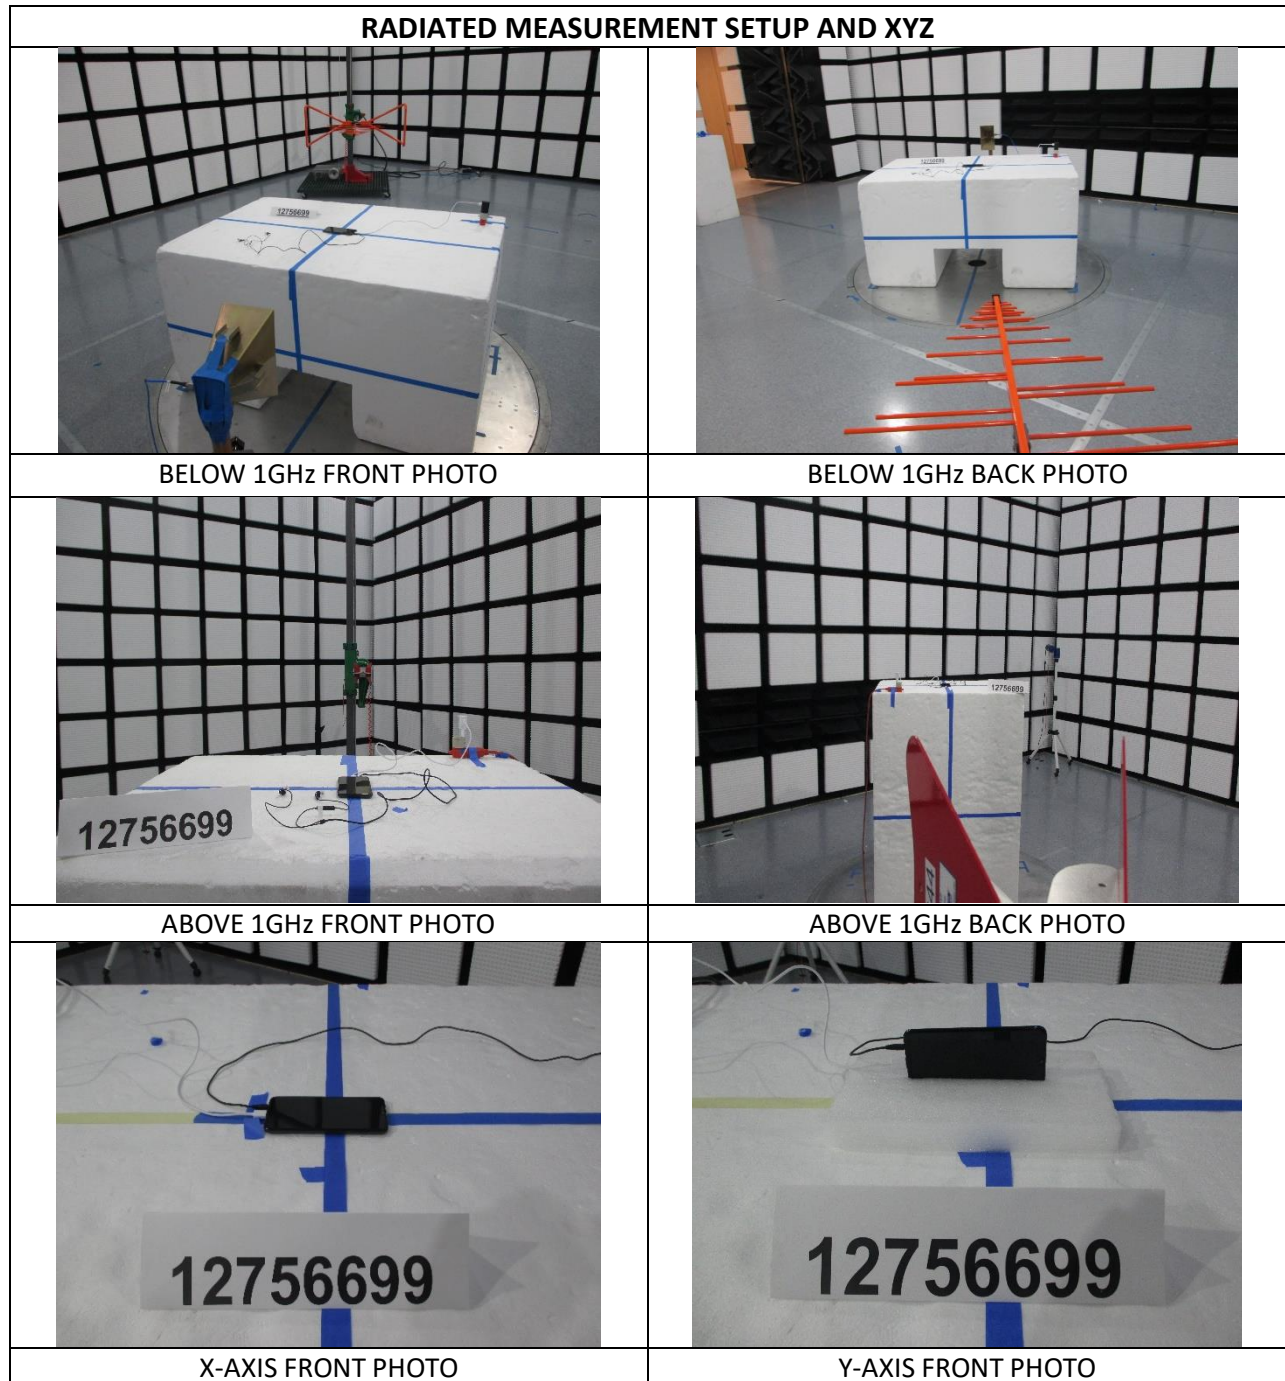

11. SETUP PHOTOS

Z-AXIS FRONT PHOTO

**ANTENNA PORT CONDUCTED RF MEASUREMENT SETUP AND
FREQUENCY STABILITY**

ANTENNA PORT CONDUCTED PHOTO

FREQUENCY STABILITY

END OF REPORT