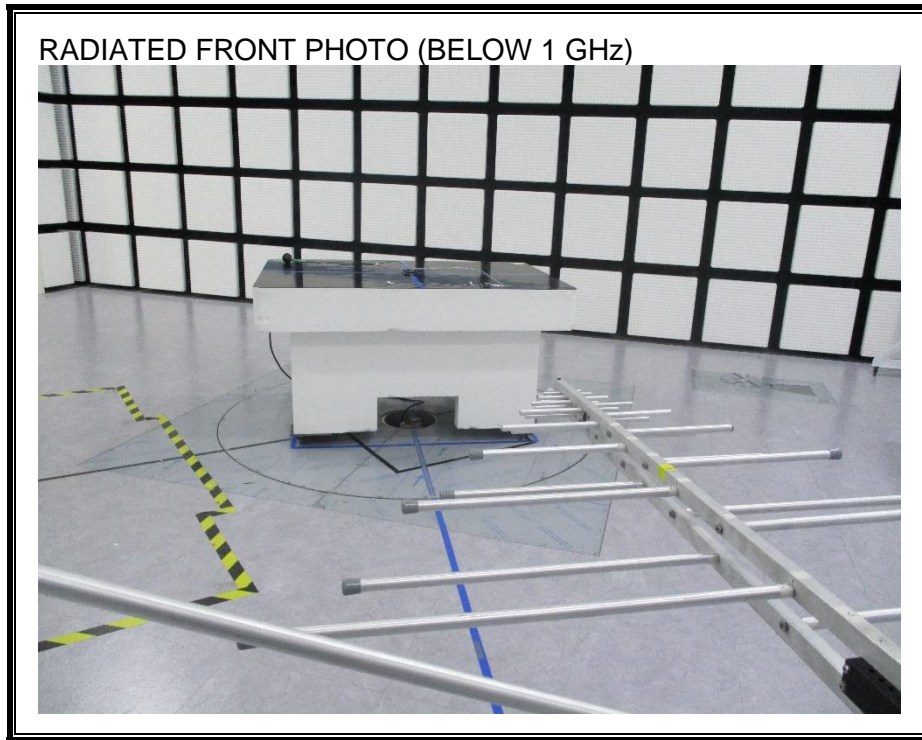

9. SETUP PHOTOS

ANTENNA PORT CONDUCTED RF MEASUREMENT SETUP

RADIATED RF MEASUREMENT SETUP (BELOW 1 GHz)

RADIATED RF MEASUREMENT SETUP (ABOVE 1 GHz)

RADIATED RF MEASUREMENT SETUP FOR PORTABLE CONFIGURATION

POWERLINE CONDUCTED EMISSIONS MEASUREMENT SETUP

END OF REPORT