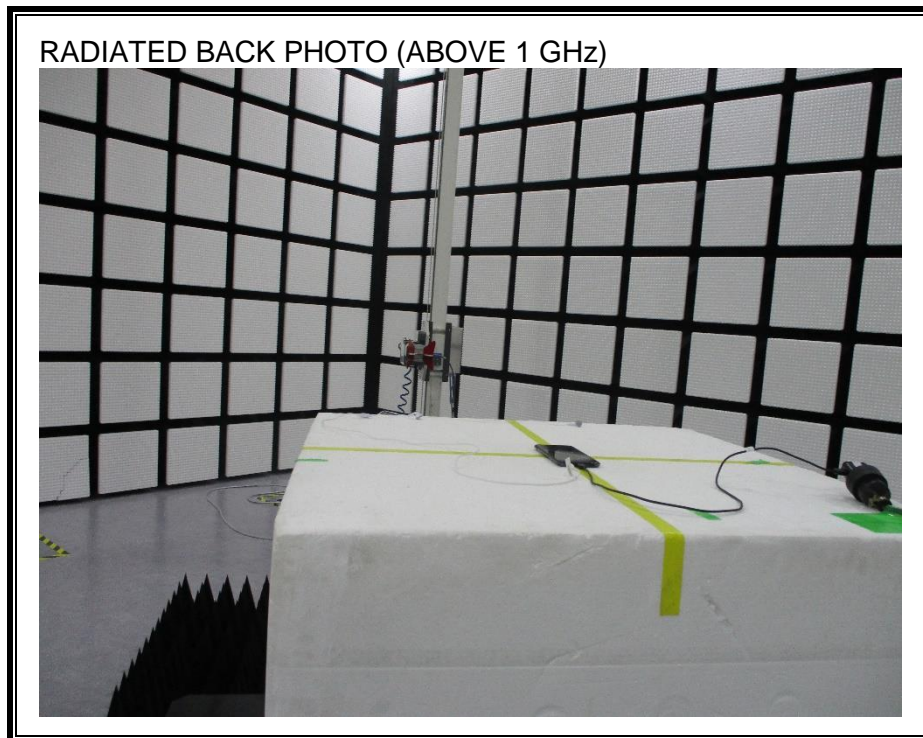

9. SETUP PHOTOS

ANTENNA PORT CONDUCTED RF MEASUREMENT SETUP

RADIATED RF MEASUREMENT SETUP (BELOW 1 GHz)

RADIATED RF MEASUREMENT SETUP (ABOVE 1 GHz)

RADIATED RF MEASUREMENT SETUP FOR PORTABLE CONFIGURATION

POWERLINE CONDUCTED EMISSIONS MEASUREMENT SETUP

END OF REPORT