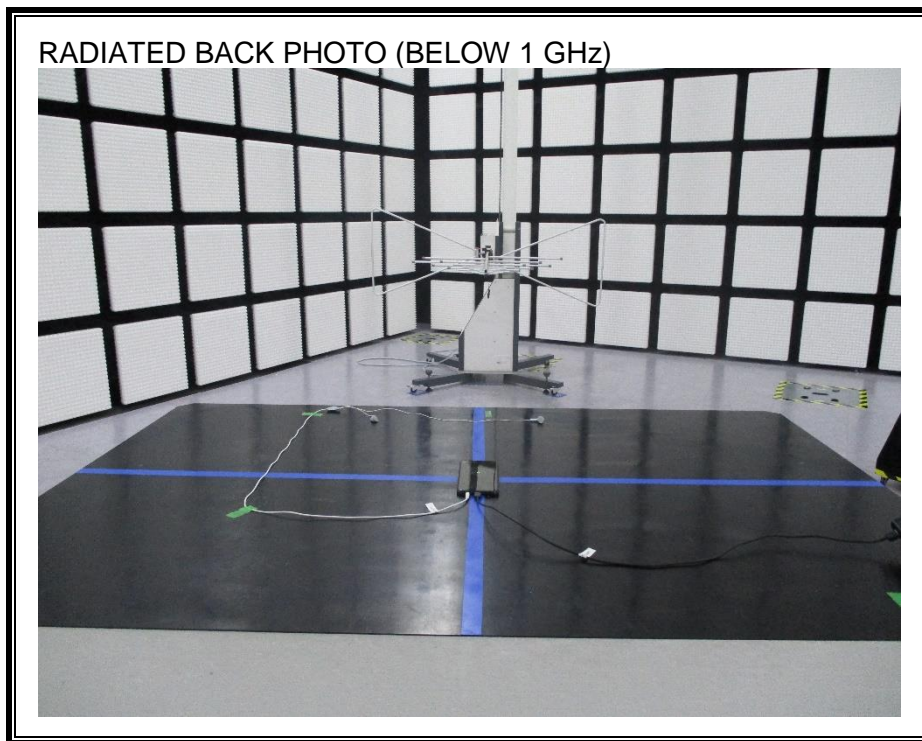

9. SETUP PHOTOS

ANTENNA PORT CONDUCTED RF MEASUREMENT SETUP

RADIATED RF MEASUREMENT SETUP (BELOW 1 GHz)

RADIATED RF MEASUREMENT SETUP (ABOVE 1 GHz)

RADIATED RF MEASUREMENT SETUP FOR PORTABLE CONFIGURATION

POWERLINE CONDUCTED EMISSIONS MEASUREMENT SETUP

END OF REPORT