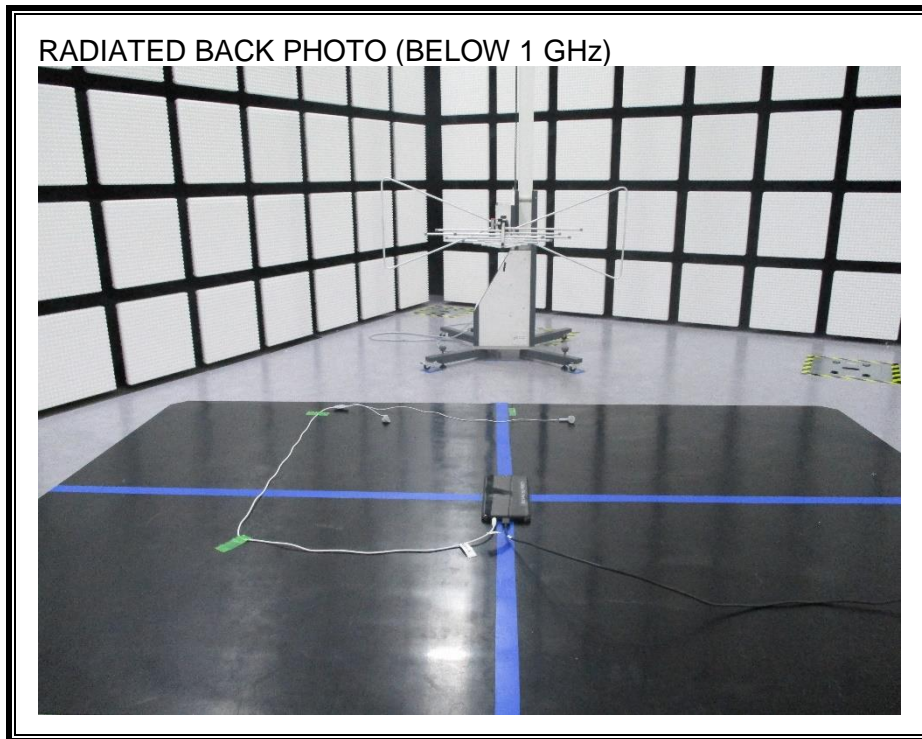

9. SETUP PHOTOS

ANTENNA PORT CONDUCTED RF MEASUREMENT SETUP

RADIATED RF MEASUREMENT SETUP (BELOW 1 GHz)

RADIATED RF MEASUREMENT SETUP (ABOVE 1 GHz)

RADIATED RF MEASUREMENT SETUP FOR PORTABLE CONFIGURATION

POWERLINE CONDUCTED EMISSIONS MEASUREMENT SETUP

END OF REPORT