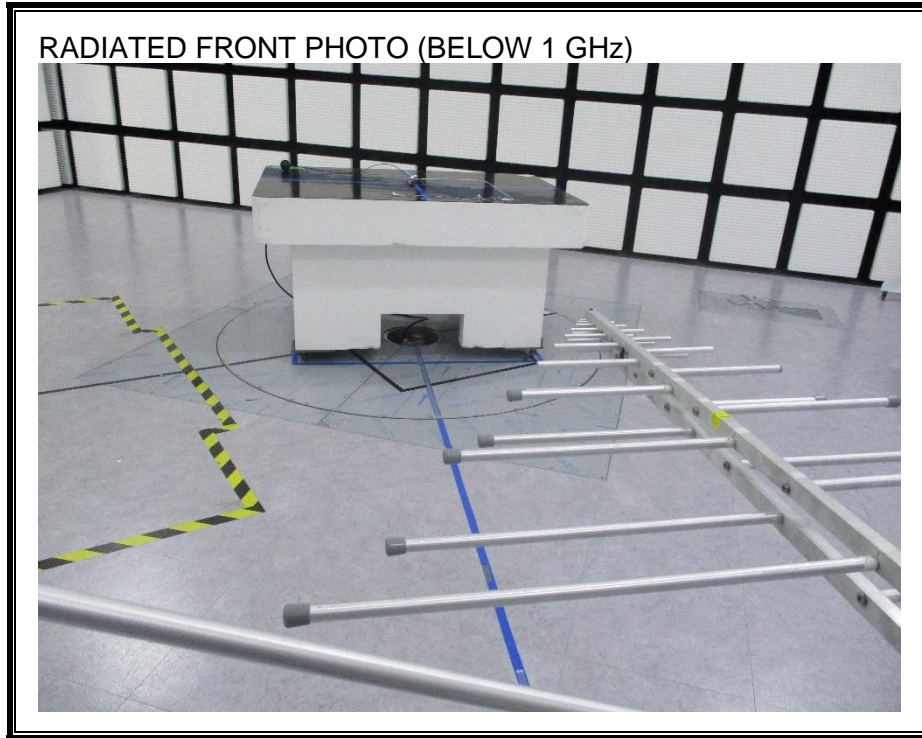

9. SETUP PHOTOS

ANTENNA PORT CONDUCTED RF MEASUREMENT SETUP

RADIATED RF MEASUREMENT SETUP (BELOW 1 GHz)

RADIATED RF MEASUREMENT SETUP (ABOVE 1 GHz)

RADIATED RF MEASUREMENT SETUP FOR PORTABLE CONFIGURATION

POWERLINE CONDUCTED EMISSIONS MEASUREMENT SETUP

END OF REPORT