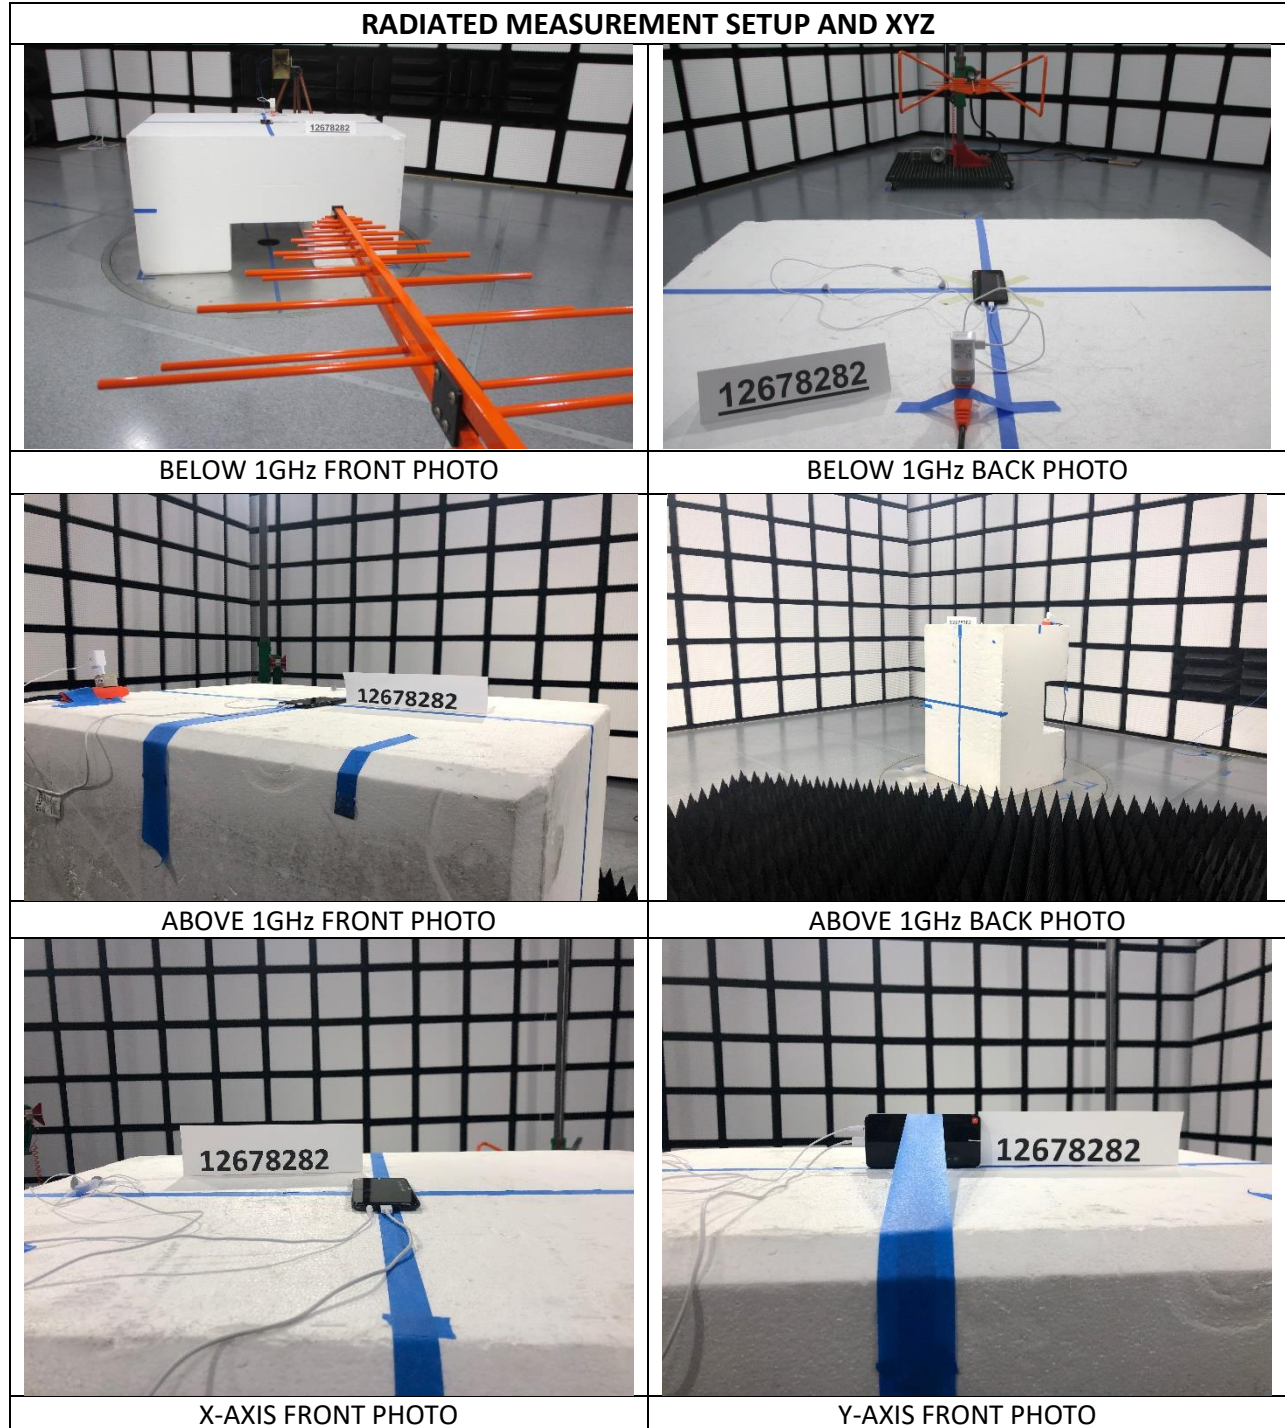

11. SETUP PHOTOS

Z-AXIS FRONT PHOTO

**ANTENNA PORT CONDUCTED RF MEASUREMENT SETUP AND
FREQUENCY STABILITY**

ANTENNA PORT CONDUCTED PHOTO

FREQUENCY STABILITY

END OF REPORT