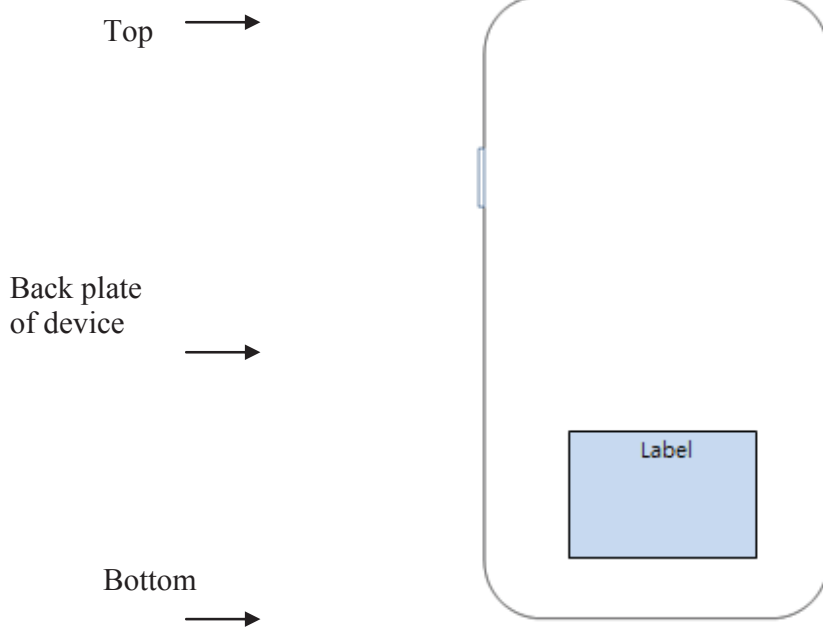

Label and Location

Samsung Phone Model: SM-A300FU
FCC ID: A3LSMA300FU

Label:

Location:

FCC ID and Label is placed on rear of the device.