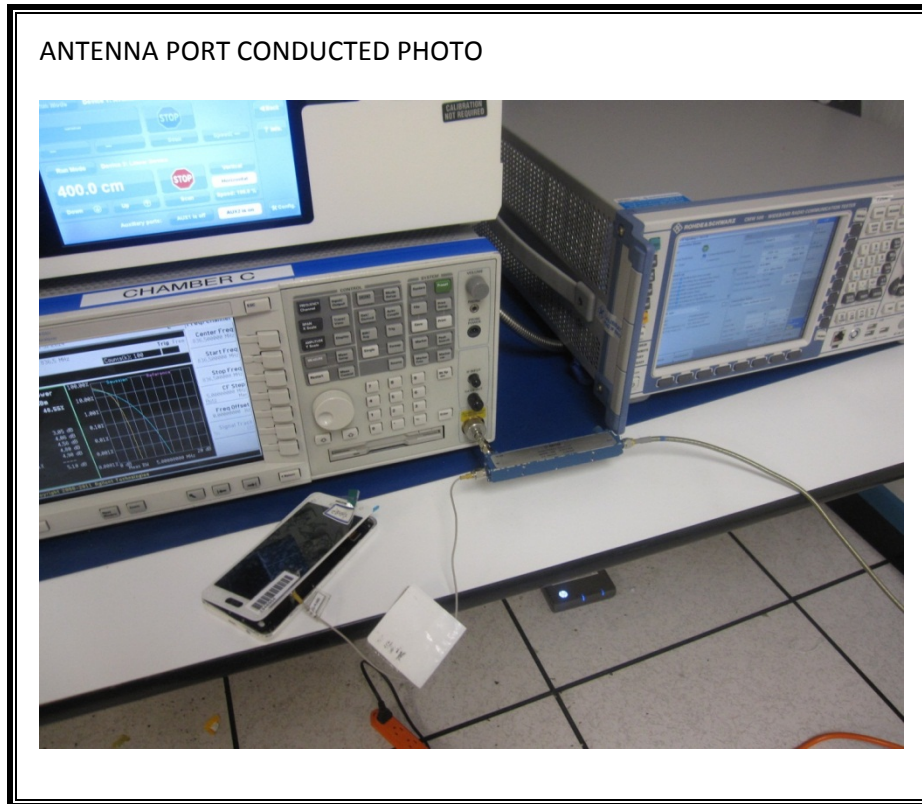

12. SETUP PHOTOS

ANTENNA PORT CONDUCTED RF MEASUREMENT SETUP

RADIATED RF MEASUREMENT ABOVE 1GHz SETUP

RADIATED RF MEASUREMENT BELOW 1GHz SETUP

RADIATED RF MEASUREMENT SETUP FOR PORTABLE CONFIGURATION

Y-AXIS FRONT PHOTO

Z-AXIS FRONT PHOTO

ENVIRONMENTAL CHAMBER PHOTO

END OF REPORT