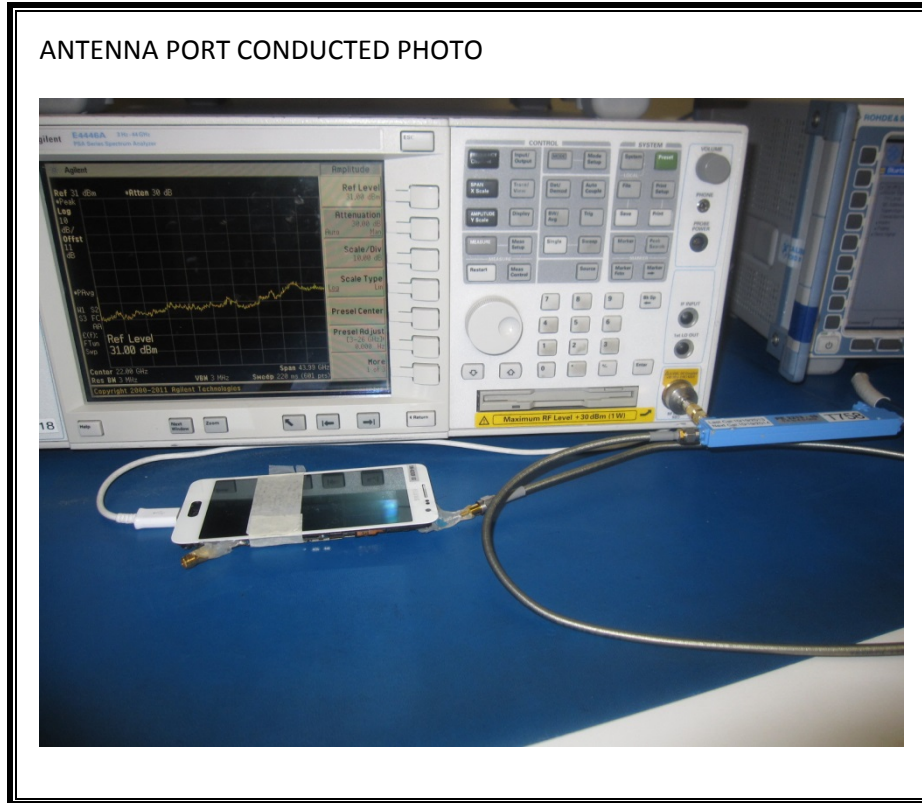

11. SETUP PHOTOS

ANTENNA PORT CONDUCTED RF MEASUREMENT SETUP

RADIATED RF MEASUREMENT SETUP (BELOW 1 GHz)

RADIATED FRONT PHOTO (BELOW 1 GHz)

RADIATED BACK PHOTO (BELOW 1 GHz)

RADIATED RF MEASUREMENT SETUP (ABOVE 1 GHz)

RADIATED FRONT PHOTO (ABOVE 1 GHz)

RADIATED BACK PHOTO (ABOVE 1 GHz)

RADIATED RF MEASUREMENT SETUP FOR PORTABLE CONFIGURATION

X-AXIS FRONT PHOTO

Y-AXIS FRONT PHOTO

Z-AXIS FRONT PHOTO

POWERLINE CONDUCTED EMISSIONS MEASUREMENT SETUP

LINE CONDUCTED FRONT PHOTO

LINE CONDUCTED BACK PHOTO

END OF REPORT