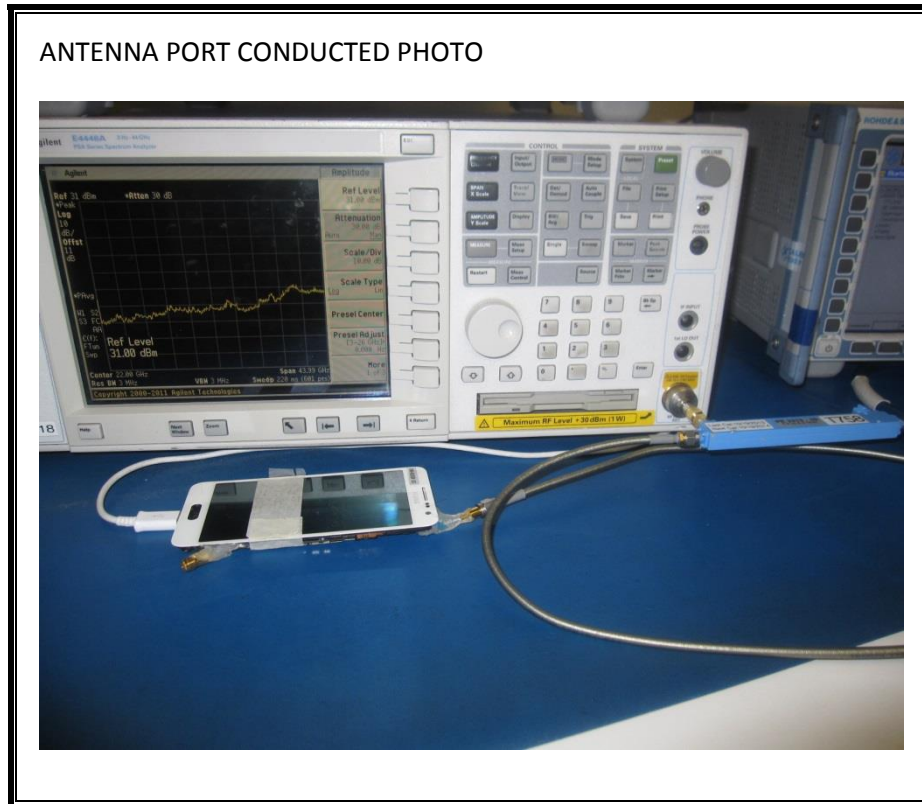

10. SETUP PHOTOS

ANTENNA PORT CONDUCTED RF MEASUREMENT SETUP

RADIATED RF MEASUREMENT SETUP (BELOW 1 GHz)

RADIATED FRONT PHOTO (BELOW 1 GHz)

RADIATED BACK PHOTO (BELOW 1 GHz)

RADIATED RF MEASUREMENT SETUP (ABOVE 1 GHz)

RADIATED FRONT PHOTO (ABOVE 1 GHz)

RADIATED BACK PHOTO (ABOVE 1 GHz)

RADIATED RF MEASUREMENT SETUP FOR PORTABLE CONFIGURATION

X-AXIS FRONT PHOTO

Y-AXIS FRONT PHOTO

Z-AXIS FRONT PHOTO

POWERLINE CONDUCTED EMISSIONS MEASUREMENT SETUP

LINE CONDUCTED BACK PHOTO

END OF REPORT