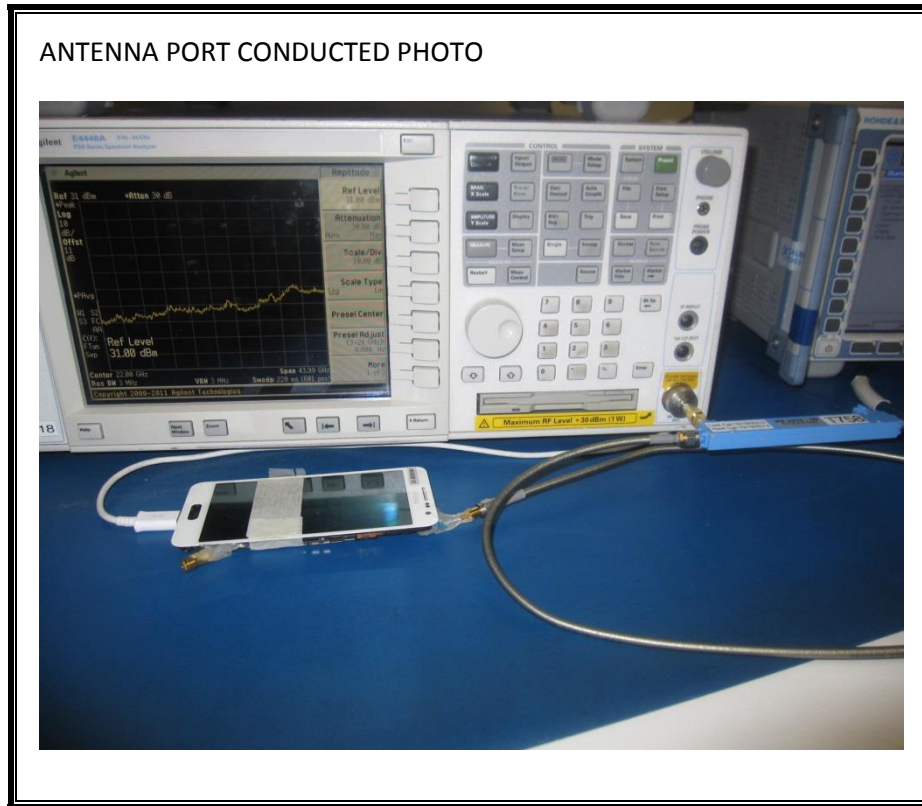

11. SETUP PHOTOS

ANTENNA PORT CONDUCTED RF MEASUREMENT SETUP

RADIATED RF MEASUREMENT SETUP (BELOW 1 GHz)

RADIATED FRONT PHOTO (BELOW 1 GHz)

RADIATED BACK PHOTO (BELOW 1 GHz)

RADIATED RF MEASUREMENT SETUP (ABOVE 1 GHz)

RADIATED FRONT PHOTO (ABOVE 1 GHz)

RADIATED BACK PHOTO (ABOVE 1 GHz)

RADIATED RF MEASUREMENT SETUP FOR PORTABLE CONFIGURATION

X-AXIS FRONT PHOTO

Y-AXIS FRONT PHOTO

Z-AXIS FRONT PHOTO

POWERLINE CONDUCTED EMISSIONS MEASUREMENT SETUP

LINE CONDUCTED BACK PHOTO

END OF REPORT