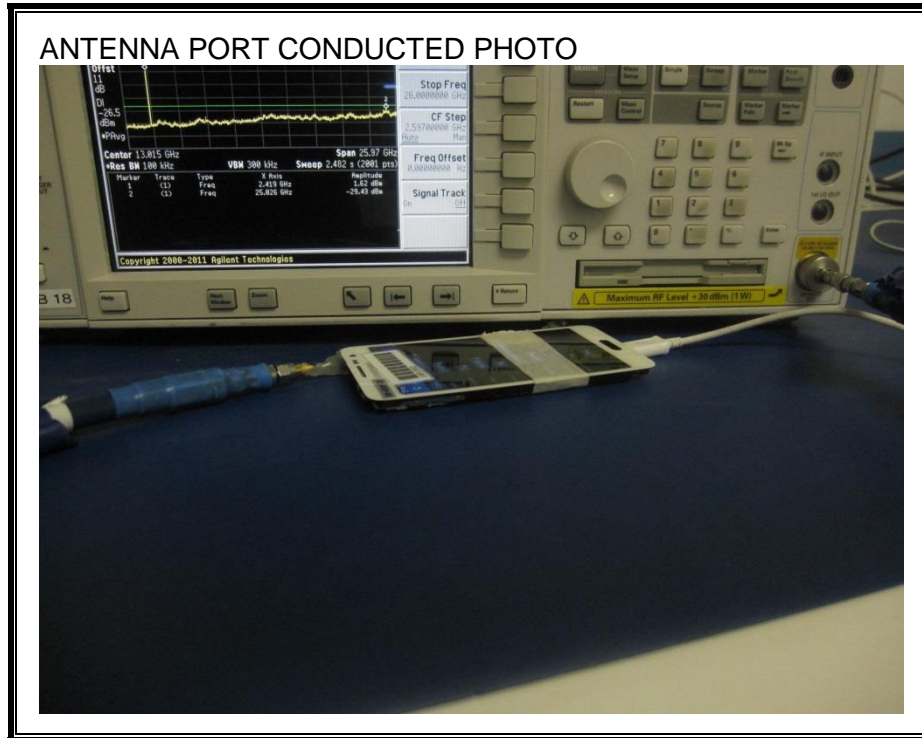

### ANTENNA PORT CONDUCTED RF MEASUREMENT SETUP

**RADIATED RF MEASUREMENT SETUP (BELOW 1 GHz)**

RADIATED BACK PHOTO (BELOW 1 GHz)

**RADIATED RF MEASUREMENT SETUP (ABOVE 1 GHz)**

**RADIATED RF MEASUREMENT SETUP FOR PORTABLE CONFIGURATION**

X-AXIS FRONT PHOTO

Y-AXIS FRONT PHOTO

Z-AXIS FRONT PHOTO

**POWERLINE CONDUCTED EMISSIONS MEASUREMENT SETUP**

**END OF REPORT**