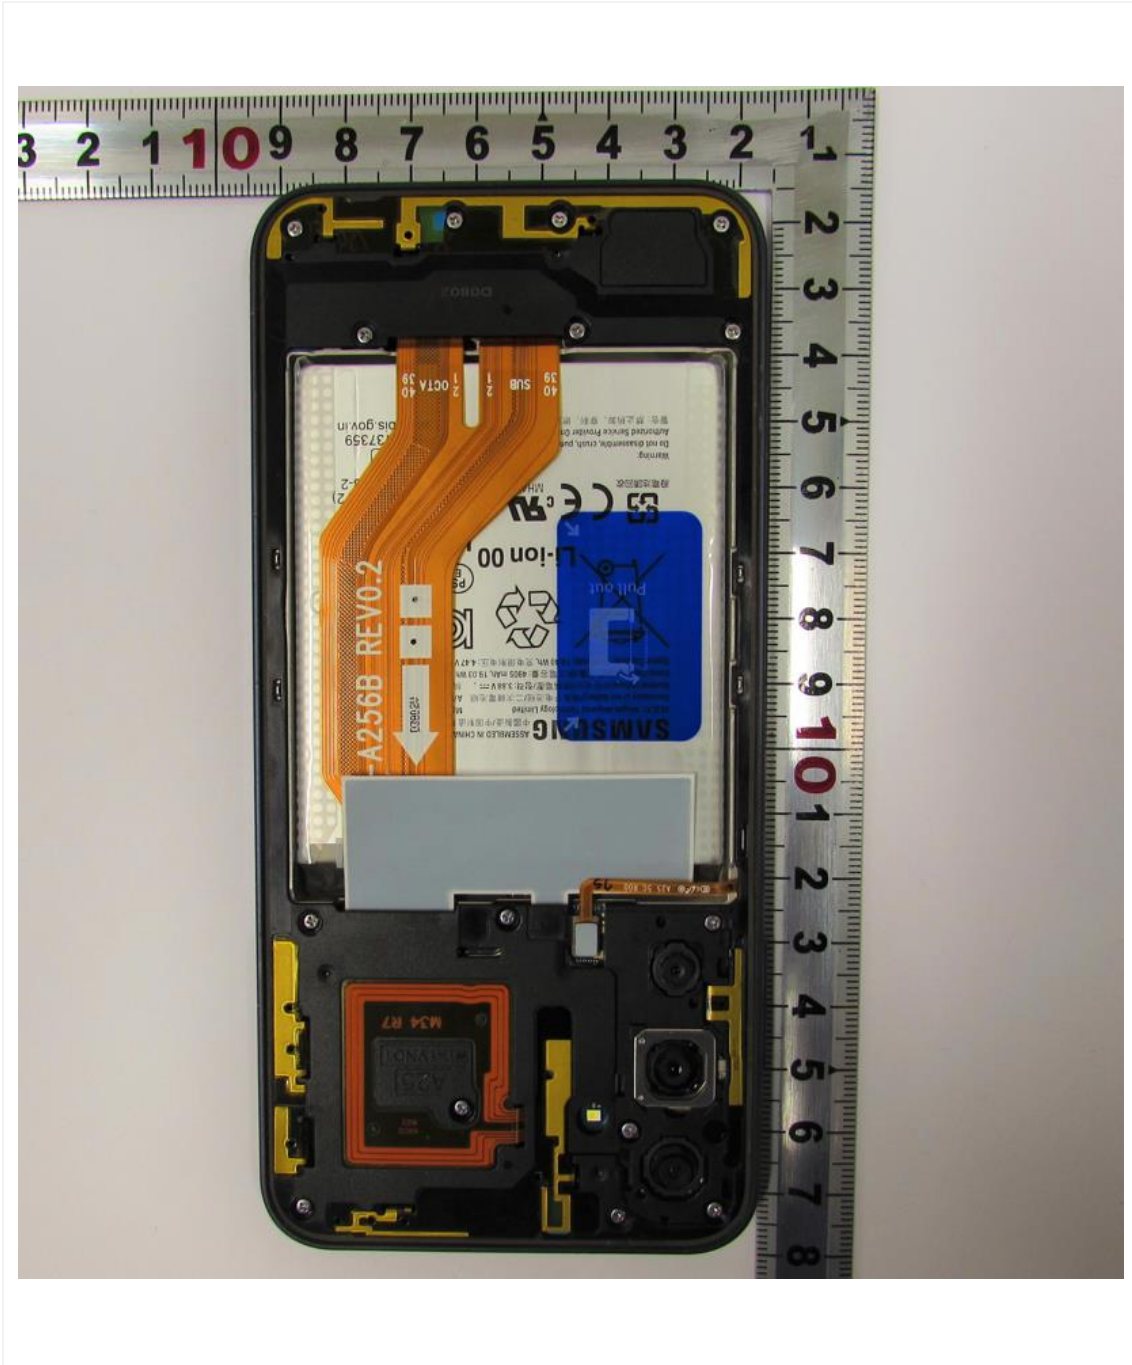

MB PRX MIMO
LTE : B2/4/25/66
NR : n2/25/66/70

MAIN#2 (FPCB)
MB/HB TRX
GSM1800,1900
WCDMA B1/2/4
LTE B1/2/3/4/7/25/3038/39/40/41/66
NR n2/25/30/41/66/70
SRS1

UHB drx
LTE B48
NR n48/77/78

1. Internal Photo

3. Internal Photo

4. Internal Photo

5. Internal Photo

6. Internal Photo

7. Internal Photo

8. Internal Photo

9. Internal Photo

10. Internal Photo