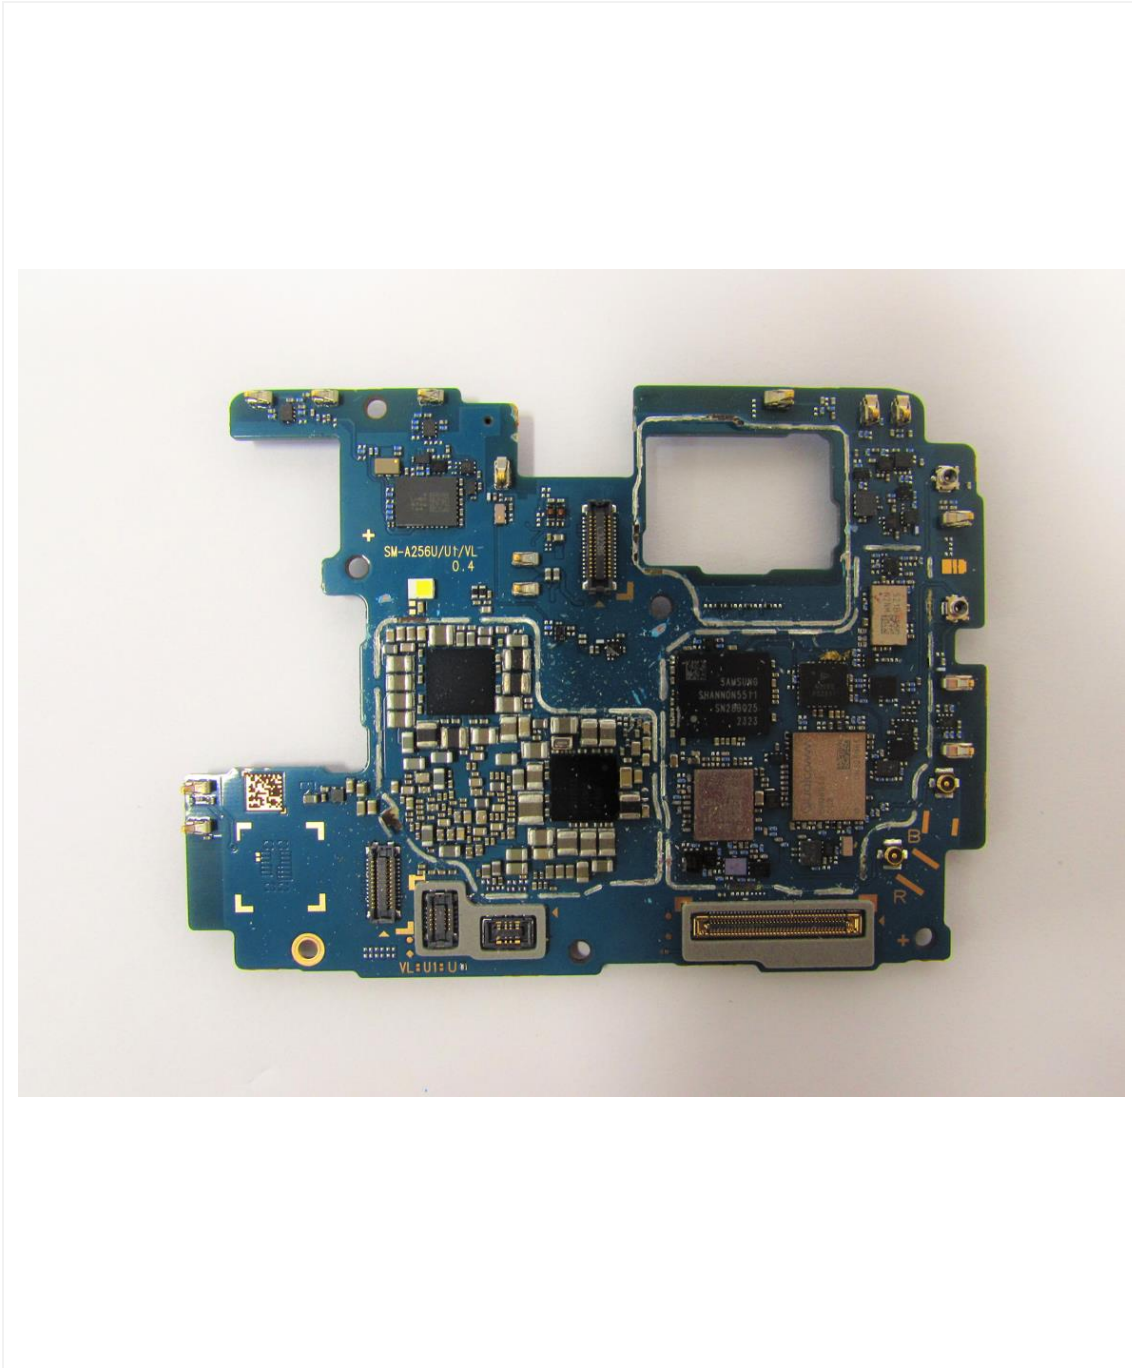

MB PRX MIMO
LTE : B2/4/25/66
NR : n2/25/66/70

MAIN#2 (FPCB)
MB/HB TRX
GSM1800,1900
WCDMA B1/2/4
LTE B1/2/3/4/7/25/3038/39/40/41/66
NR n2/25/30/41/66/70
SRS1

UHB drx
LTE B48
NR n48/77/78

1. Internal Photo

3. Internal Photo

4. Internal Photo

5. Internal Photo

6. Internal Photo

7. Internal Photo

8. Internal Photo

9. Internal Photo

10. Internal Photo