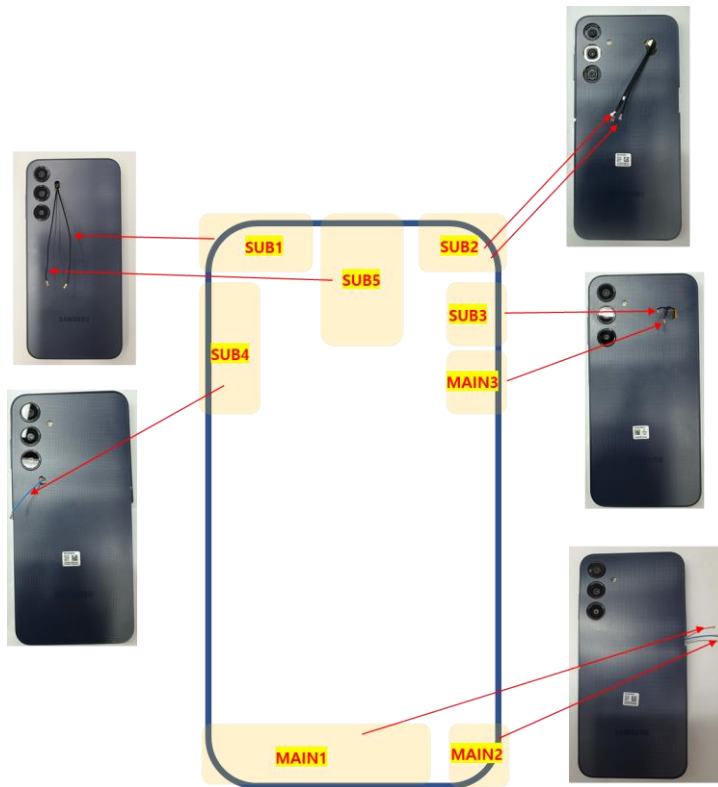

## Set-up Photo for Antenna Gain measurement

Return Loss & VSWR Test

Photo #1

Testing with network analyzer

Photo #2

## Radiation Pattern Test

Photo #3

Geometry for SM-A256U for Radiation patterns.