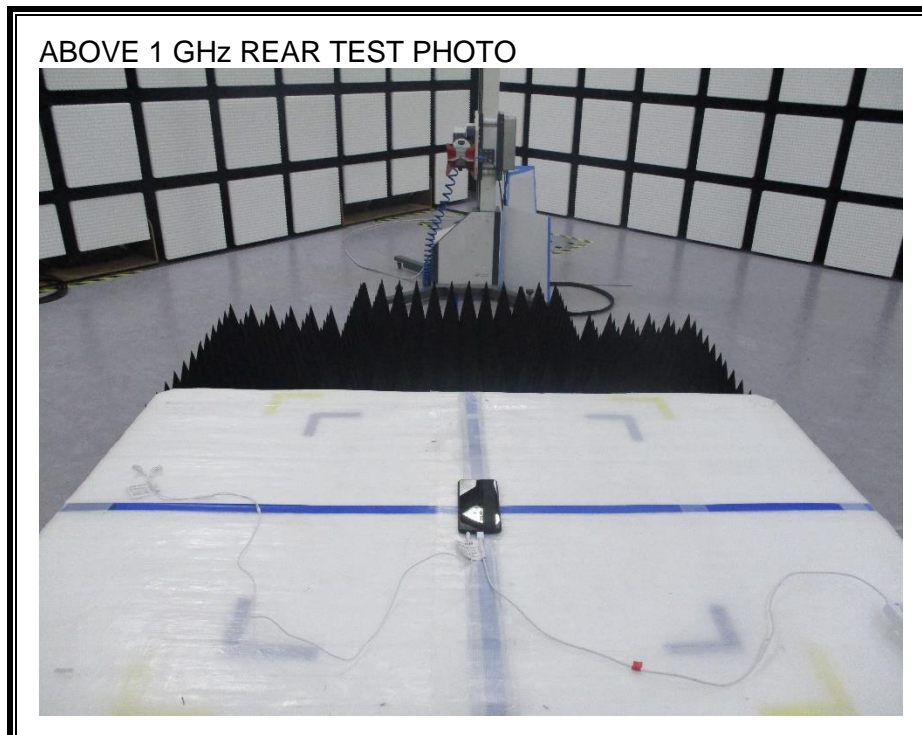

## 2. Appendix: LICENSED BAND SETUP PHOTOS(Radiated Test)

### 1) RADIATED RF MEASUREMENT SETUP (BELOW 1 GHz, include WWAN Receiver mode)

2) RADIATED RF MEASUREMENT SETUP (ABOVE 1 GHz)

3) RADIATED RF MEASUREMENT SETUP (Part 30)

4) RADIATED RF MEASUREMENT SETUP (WWAN Receiver mode)

5) RADIATED RF MEASUREMENT SET-UP (Axis)

Z AXIS PHOTO

**END OF TEST PHOTO**