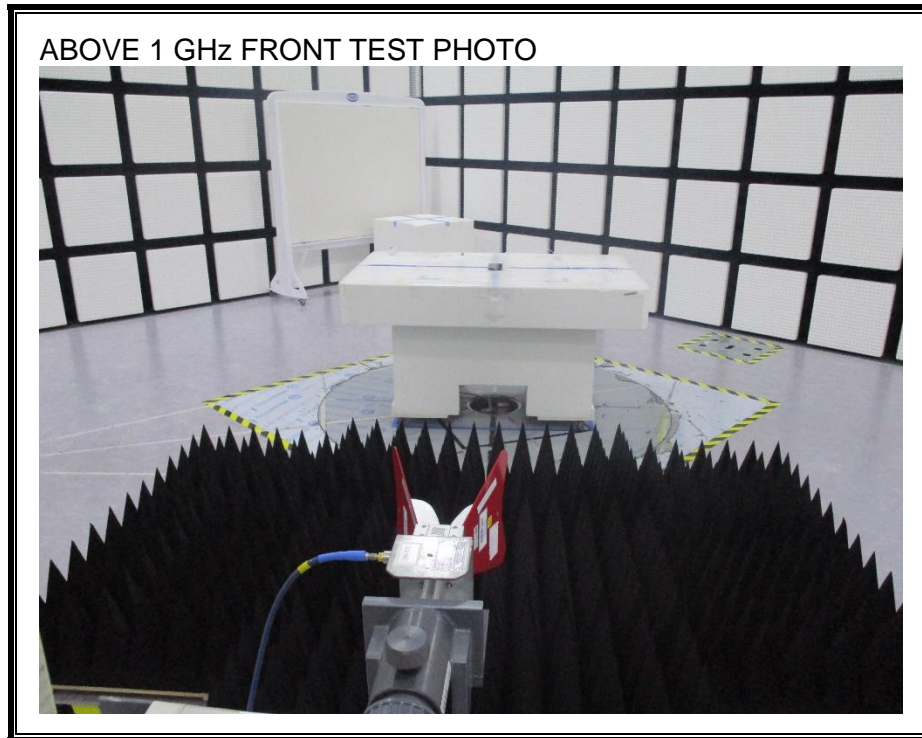

## 2. Appendix: LICENSED BAND SETUP PHOTOS(Radiated Test)

### 1) RADIATED RF MEASUREMENT SETUP (BELOW 1 GHz, include WWAN Receiver mode)

2) RADIATED RF MEASUREMENT SETUP (ABOVE 1 GHz)

3) RADIATED RF MEASUREMENT SETUP (Part 30)

4) RADIATED RF MEASUREMENT SETUP (WWAN Receiver mode)

5) RADIATED RF MEASUREMENT SET-UP (Axis)

Z AXIS PHOTO

**END OF TEST PHOTO**