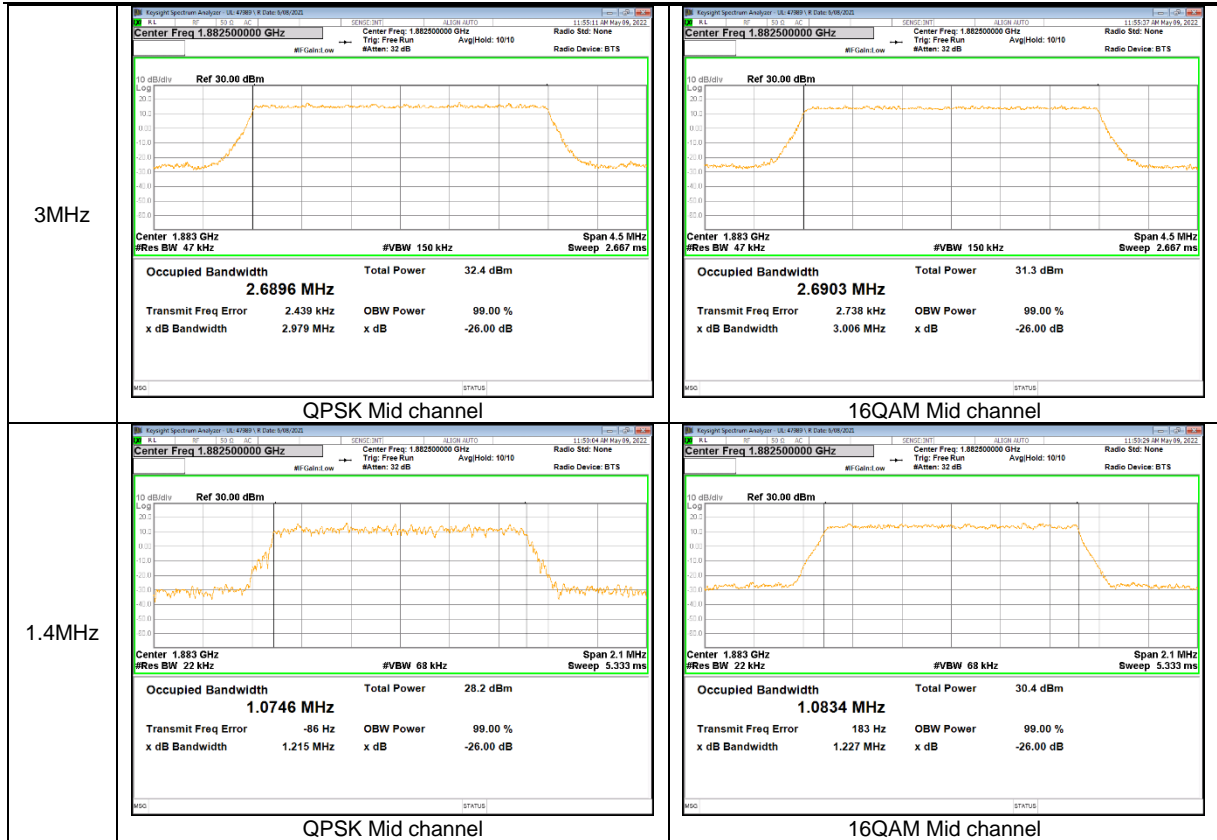

WCDMA Band 5

WCDMA Band 4

WCDMA Band 2

LTE Band 7

LTE Band 12

LTE Band 13

LTE Band 14

LTE Band 25

LTE Band 26 (Part 90)

LTE Band 26 (Straddle)

LTE Band 26 (Part 22)

LTE Band 30

LTE Band 40 (2307.5 - 2312.5 MHz)

LTE Band 40 (2352.5 - 2357.5 MHz)

LTE Band 41(PC2)

LTE Band 41C (UL CA)

LTE Band 66

LTE Band 71