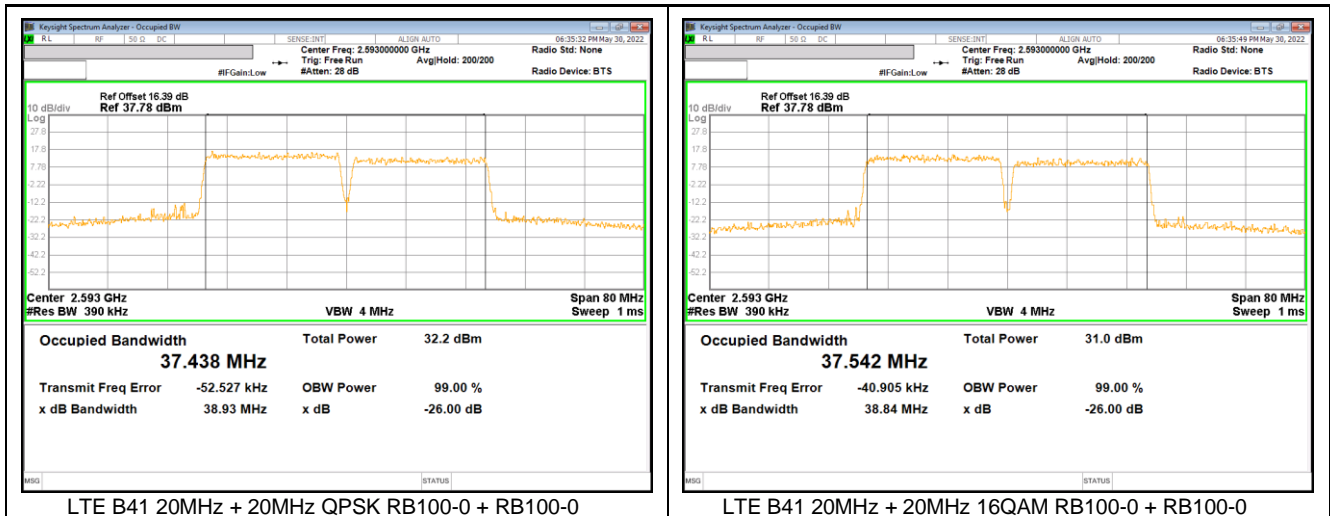

LTE Band 26 (Part 90)

LTE Band 26 (Straddle)

LTE Band 26 (Part 22)

LTE Band 30

LTE Band 40 (2307.5 - 2312.5 MHz)

LTE Band 40 (2352.5 - 2357.5 MHz)

LTE Band 41(PC2)

LTE Band 41C (UL CA)