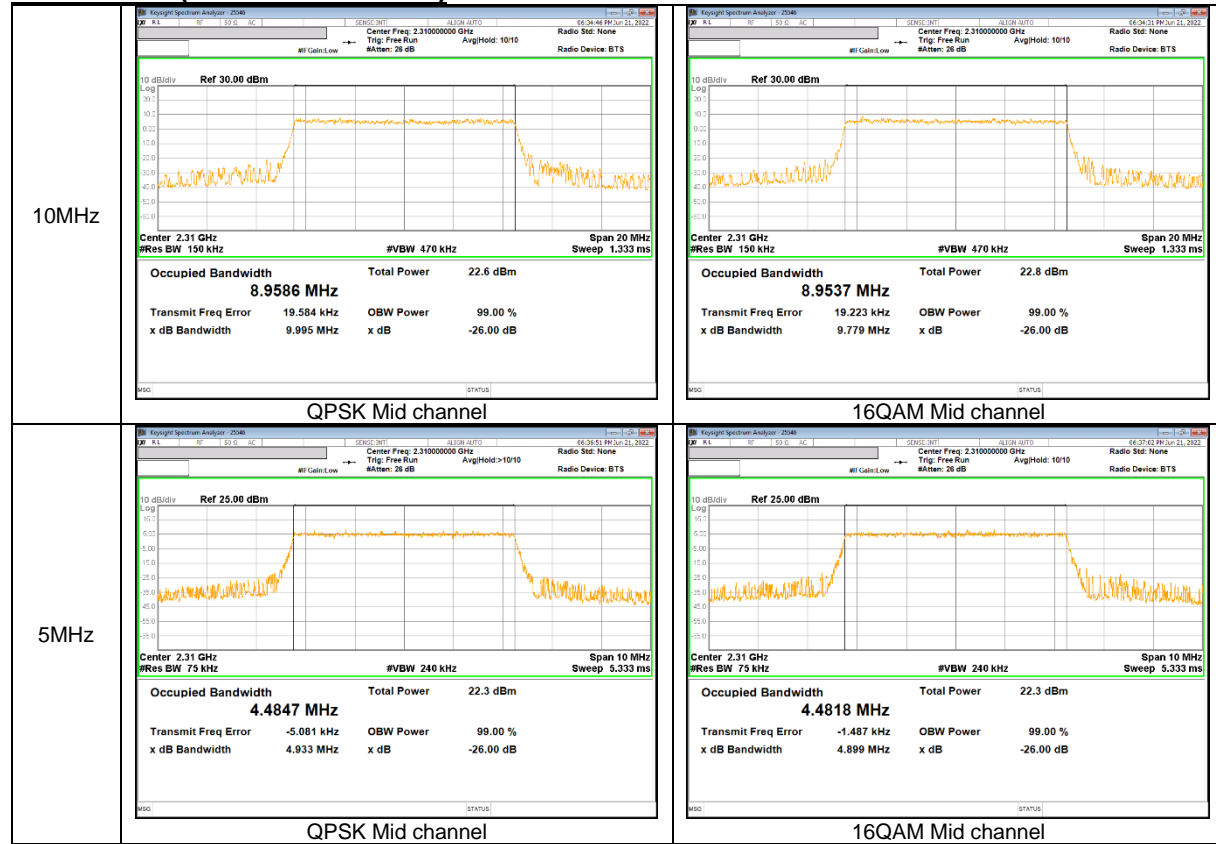

WCDMA Band 5

WCDMA Band 4

WCDMA Band 2

LTE Band 7

LTE Band 12

LTE Band 13

LTE Band 14

LTE Band 25

LTE Band 26 (Part 90)

LTE Band 26 (Straddle)

LTE Band 26 (Part 22)

LTE Band 30

LTE Band 40 (2307.5 - 2312.5 MHz)

LTE Band 40 (2352.5 - 2357.5 MHz)

LTE Band 41(PC2)

LTE Band 41C (UL CA)

LTE Band 66

LTE Band 71