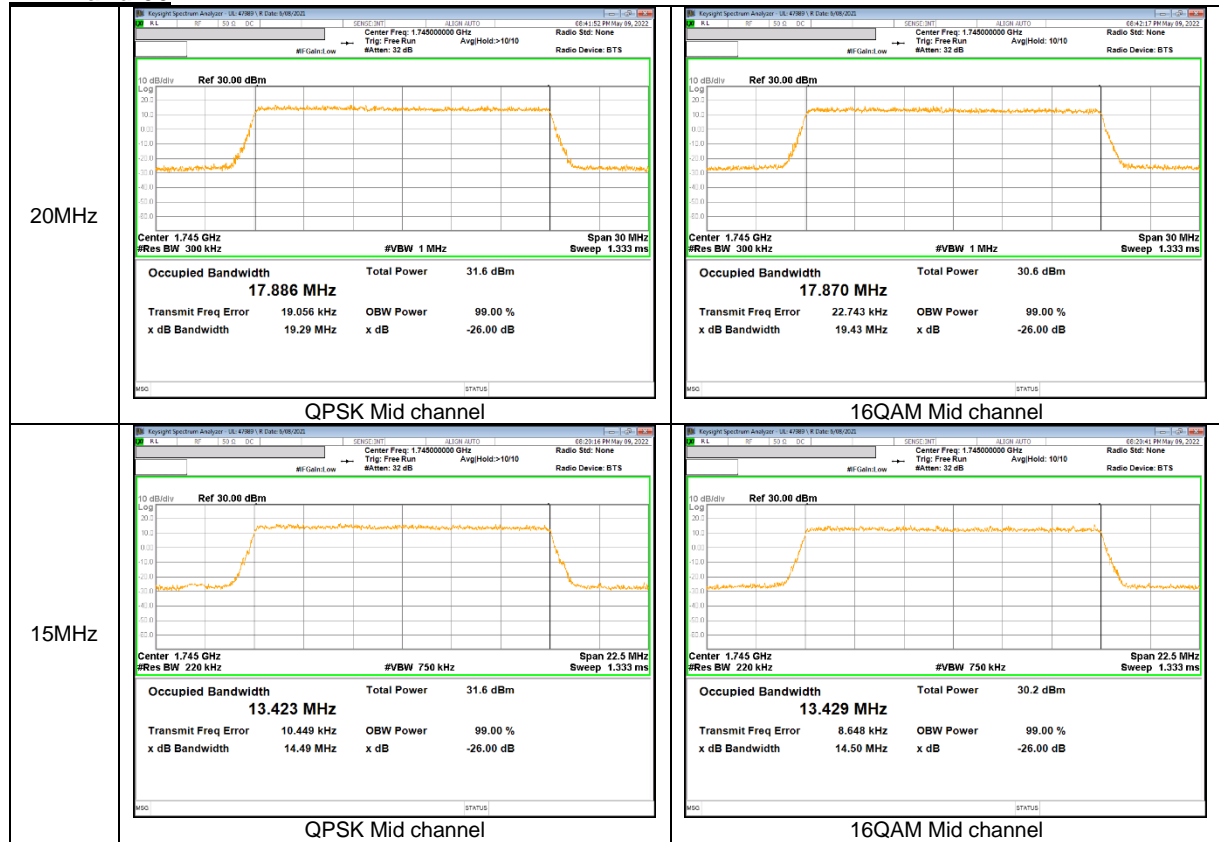

WCDMA Band 5

WCDMA Band 4

WCDMA Band 2

LTE Band 7

LTE Band 12

LTE Band 13

LTE Band 14

LTE Band 25

LTE Band 26 (Part 90)

LTE Band 26 (Straddle)

LTE Band 26 (Part 22)

LTE Band 30

LTE Band 40 (2307.5 - 2312.5 MHz)

LTE Band 40 (2352.5 - 2357.5 MHz)

LTE Band 41(PC2)

LTE Band 41C (UL CA)

LTE Band 66

LTE Band 71