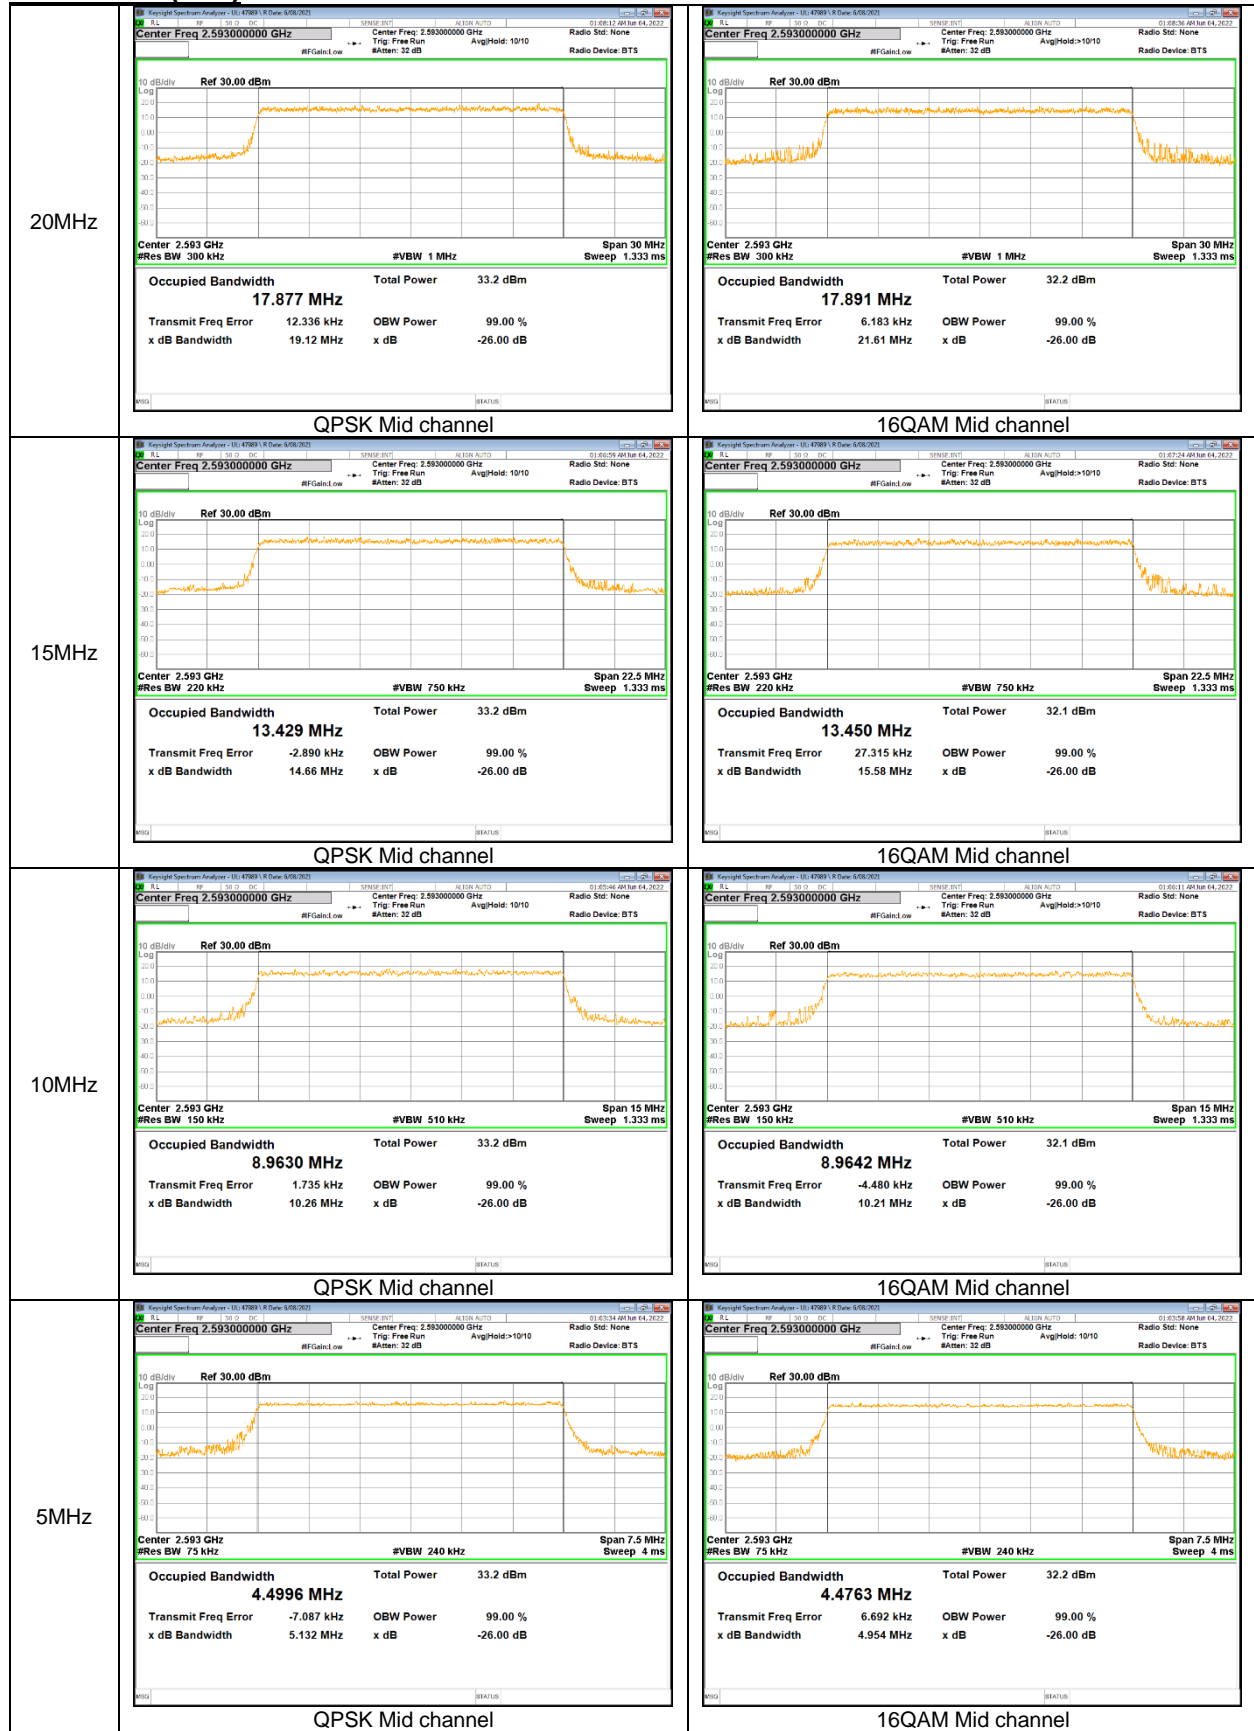

WCDMA Band 5

WCDMA Band 4

WCDMA Band 2

LTE Band 7

LTE Band 12

LTE Band 13

LTE Band 14

LTE Band 25

LTE Band 26 (Part 90)

LTE Band 26 (Straddle)

LTE Band 26 (Part 22)

LTE Band 30

LTE Band 40 (2307.5 - 2312.5 MHz)

LTE Band 40 (2352.5 - 2357.5 MHz)

LTE Band 41(PC2)

LTE Band 41C (UL CA)

LTE Band 66

LTE Band 71