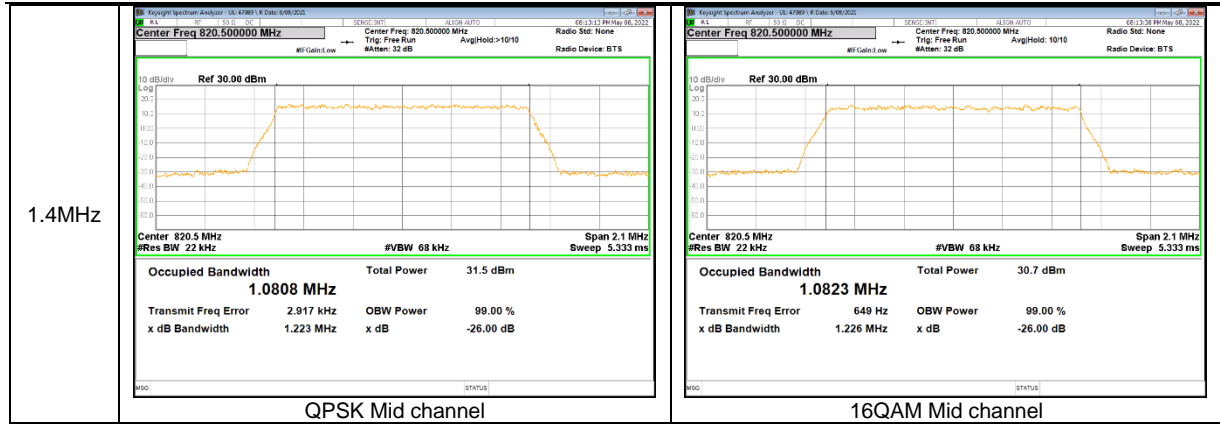

WCDMA Band 5

WCDMA Band 4

WCDMA Band 2

LTE Band 7

LTE Band 12

LTE Band 13

LTE Band 14

LTE Band 25

LTE Band 26 (Part 90)

LTE Band 26 (Straddle)

LTE Band 26 (Part 22)

LTE Band 30

LTE Band 40 (2307.5 - 2312.5 MHz)

LTE Band 40 (2352.5 - 2357.5 MHz)

LTE Band 41(PC2)

LTE Band 41C (UL CA)