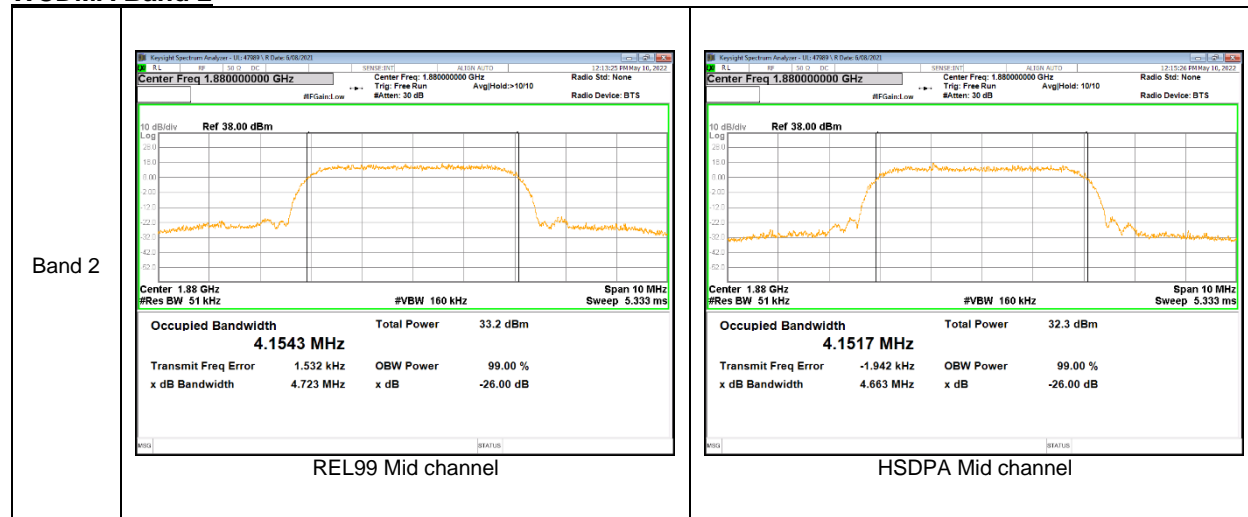

WCDMA Band 5

WCDMA Band 4

WCDMA Band 2

LTE Band 7

LTE Band 12

LTE Band 13

LTE Band 14

LTE Band 25

LTE Band 26 (Part 90)

LTE Band 26 (Straddle)

LTE Band 26 (Part 22)

LTE Band 30

LTE Band 40 (2307.5 - 2312.5 MHz)

LTE Band 40 (2352.5 - 2357.5 MHz)

LTE Band 41(PC2)

LTE Band 41C (UL CA)