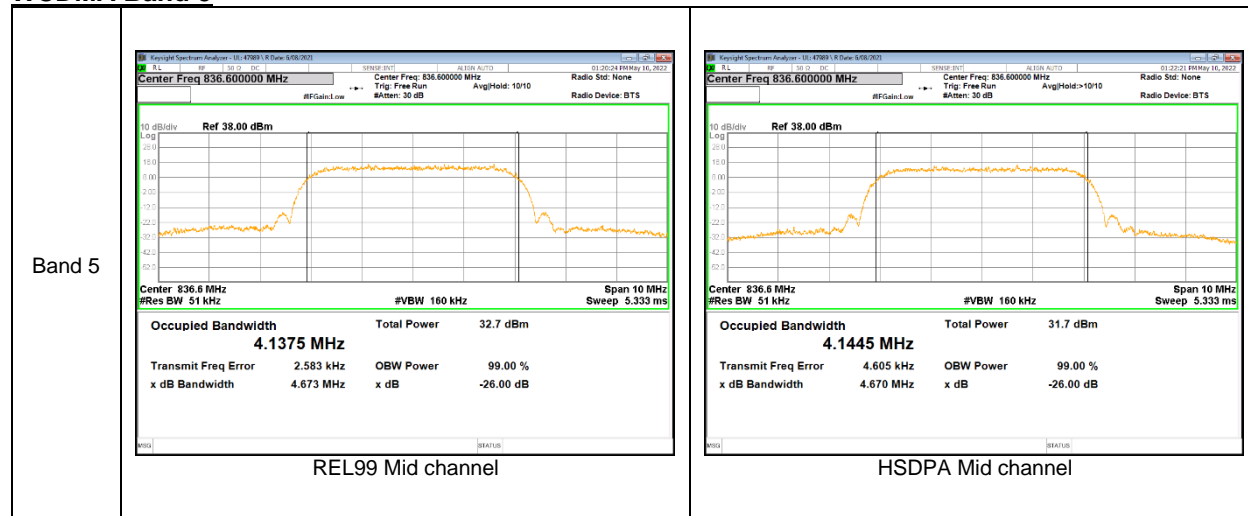

WCDMA Band 5

WCDMA Band 4

WCDMA Band 2

LTE Band 7

LTE Band 12

LTE Band 13

LTE Band 14

LTE Band 25

LTE Band 26 (Part 90)

LTE Band 26 (Straddle)

LTE Band 26 (Part 22)

LTE Band 30

LTE Band 40 (2307.5 - 2312.5 MHz)

LTE Band 40 (2352.5 - 2357.5 MHz)

LTE Band 41(PC2)

LTE Band 41C (UL CA)