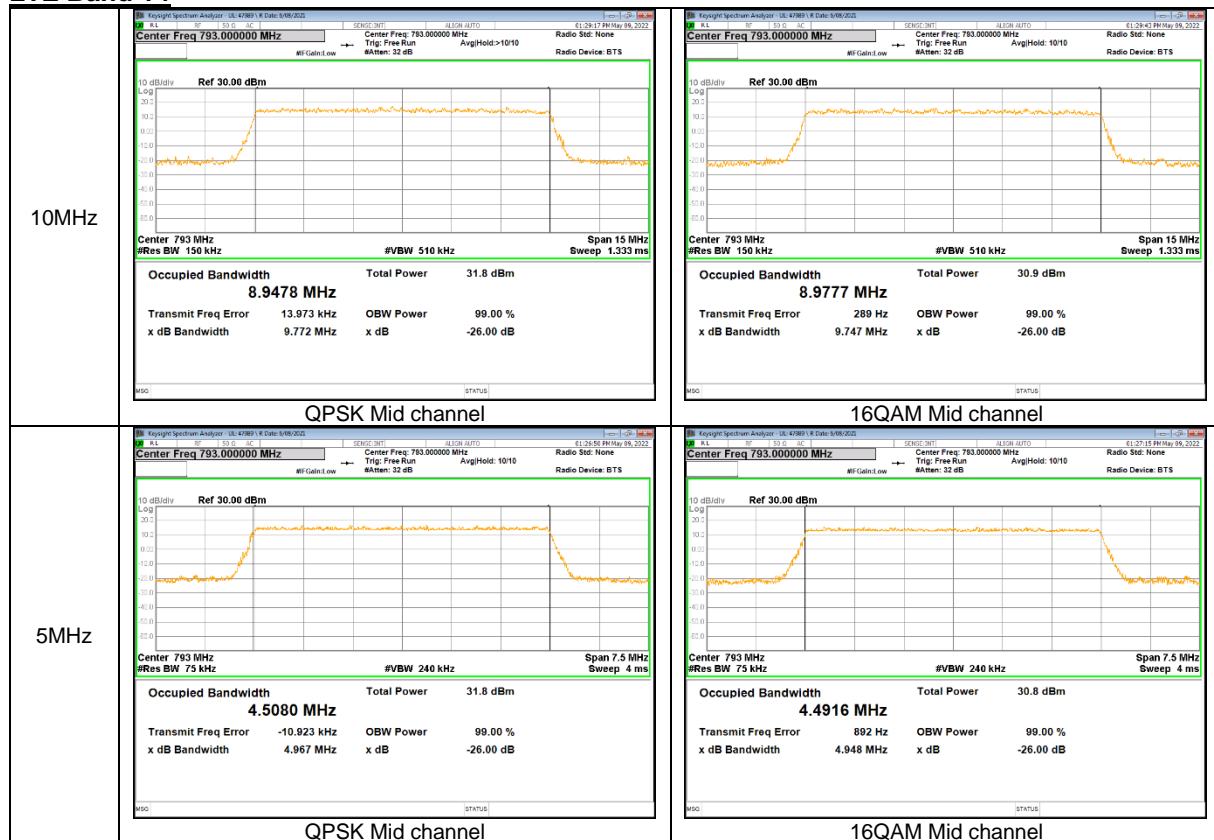

WCDMA Band 5

WCDMA Band 4

WCDMA Band 2

LTE Band 7

LTE Band 12

LTE Band 13

LTE Band 14

LTE Band 25

LTE Band 26 (Part 90)

LTE Band 26 (Straddle)

LTE Band 26 (Part 22)

LTE Band 30

LTE Band 40 (2307.5 - 2312.5 MHz)

LTE Band 40 (2352.5 - 2357.5 MHz)

LTE Band 41(PC2)

LTE Band 41C (UL CA)

LTE Band 66

LTE Band 71