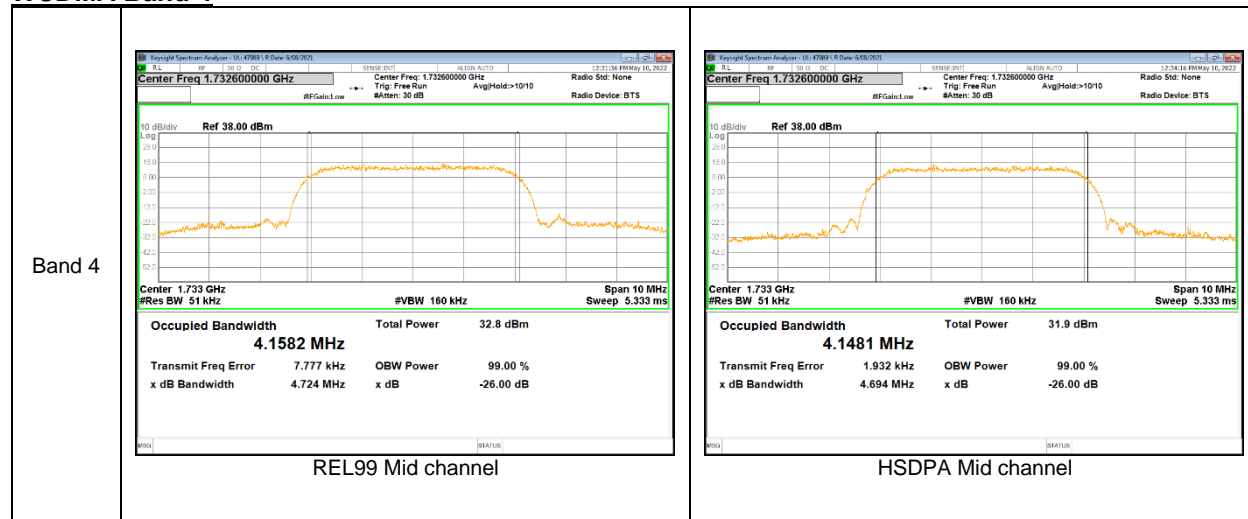

WCDMA Band 5

WCDMA Band 4

WCDMA Band 2

LTE Band 7

LTE Band 12

LTE Band 13

LTE Band 14

LTE Band 25

LTE Band 26 (Part 90)

LTE Band 26 (Straddle)

LTE Band 26 (Part 22)

LTE Band 30

LTE Band 40 (2307.5 - 2312.5 MHz)

LTE Band 40 (2352.5 - 2357.5 MHz)

LTE Band 41(PC2)

LTE Band 41C (UL CA)