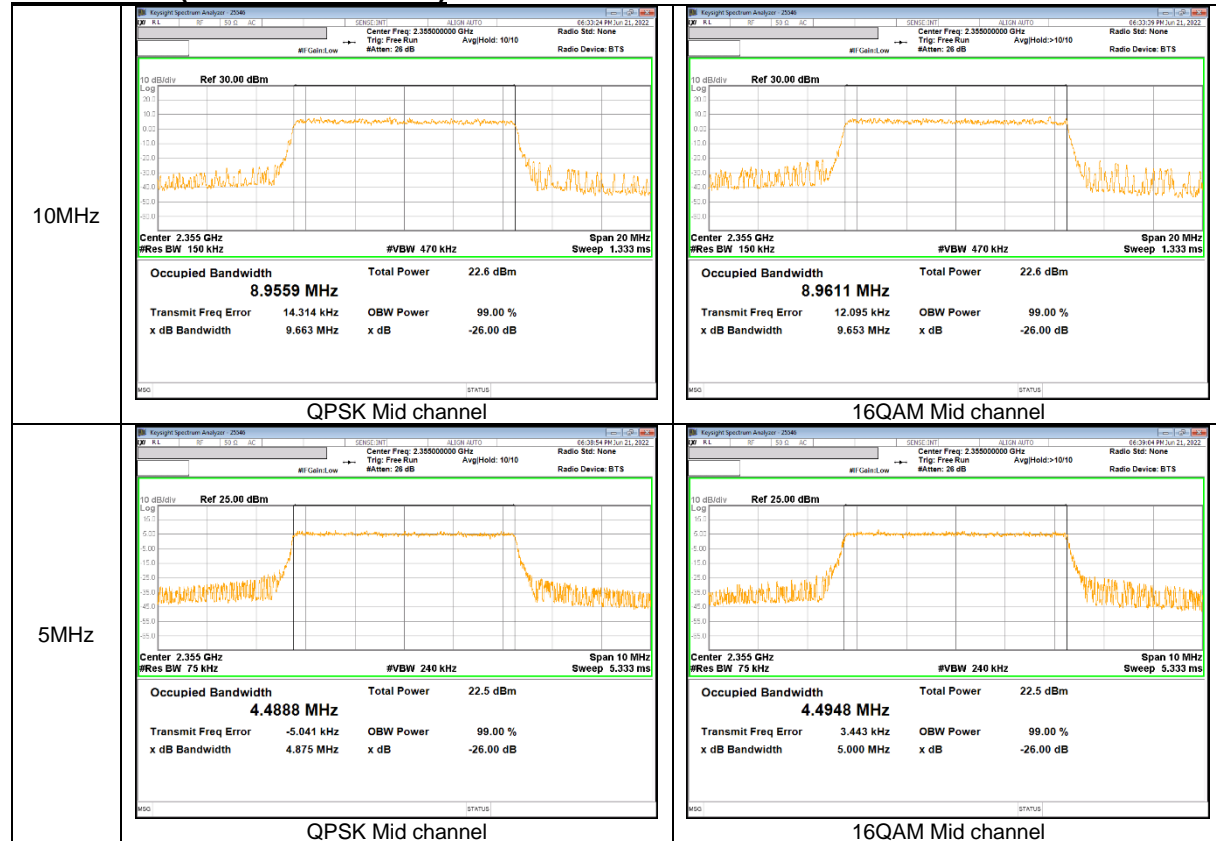

LTE Band 26 (Part 90)

LTE Band 26 (Straddle)

LTE Band 26 (Part 22)

LTE Band 30

LTE Band 40 (2307.5 - 2312.5 MHz)

LTE Band 40 (2352.5 - 2357.5 MHz)

LTE Band 41(PC2)

LTE Band 41C (UL CA)

LTE Band 66

LTE Band 71