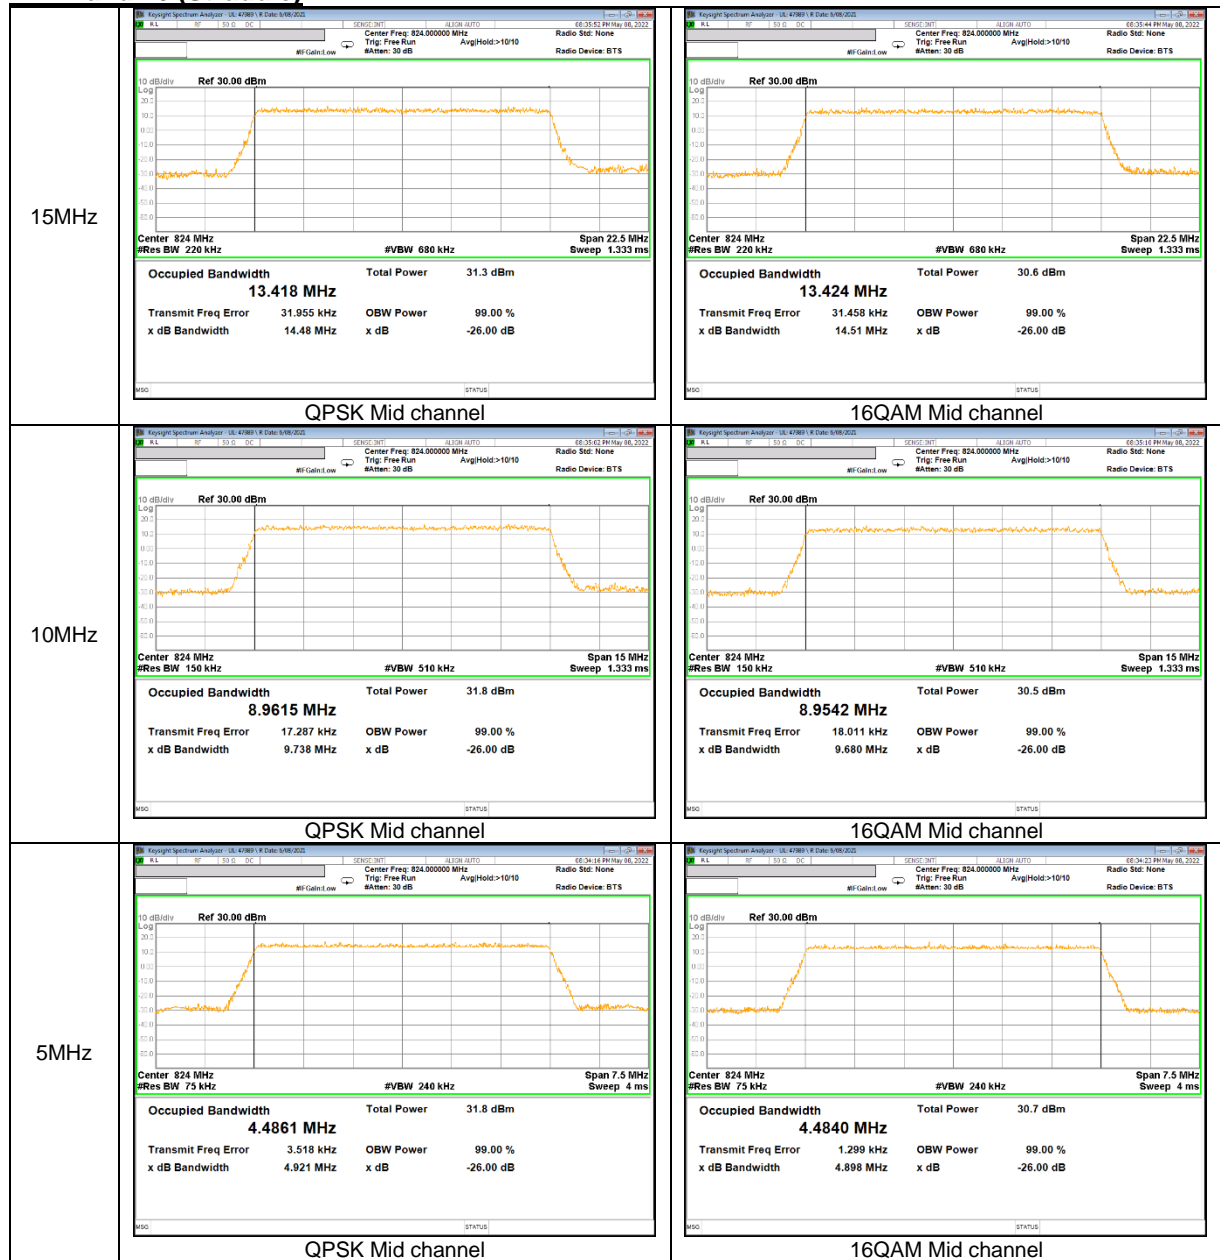

WCDMA Band 5

WCDMA Band 4

WCDMA Band 2

LTE Band 7

LTE Band 12

LTE Band 13

LTE Band 14

LTE Band 25

LTE Band 26 (Part 90)

LTE Band 26 (Straddle)

LTE Band 26 (Part 22)

LTE Band 30

LTE Band 40 (2307.5 - 2312.5 MHz)

LTE Band 40 (2352.5 - 2357.5 MHz)

LTE Band 41(PC2)

LTE Band 41C (UL CA)

LTE Band 66

LTE Band 71