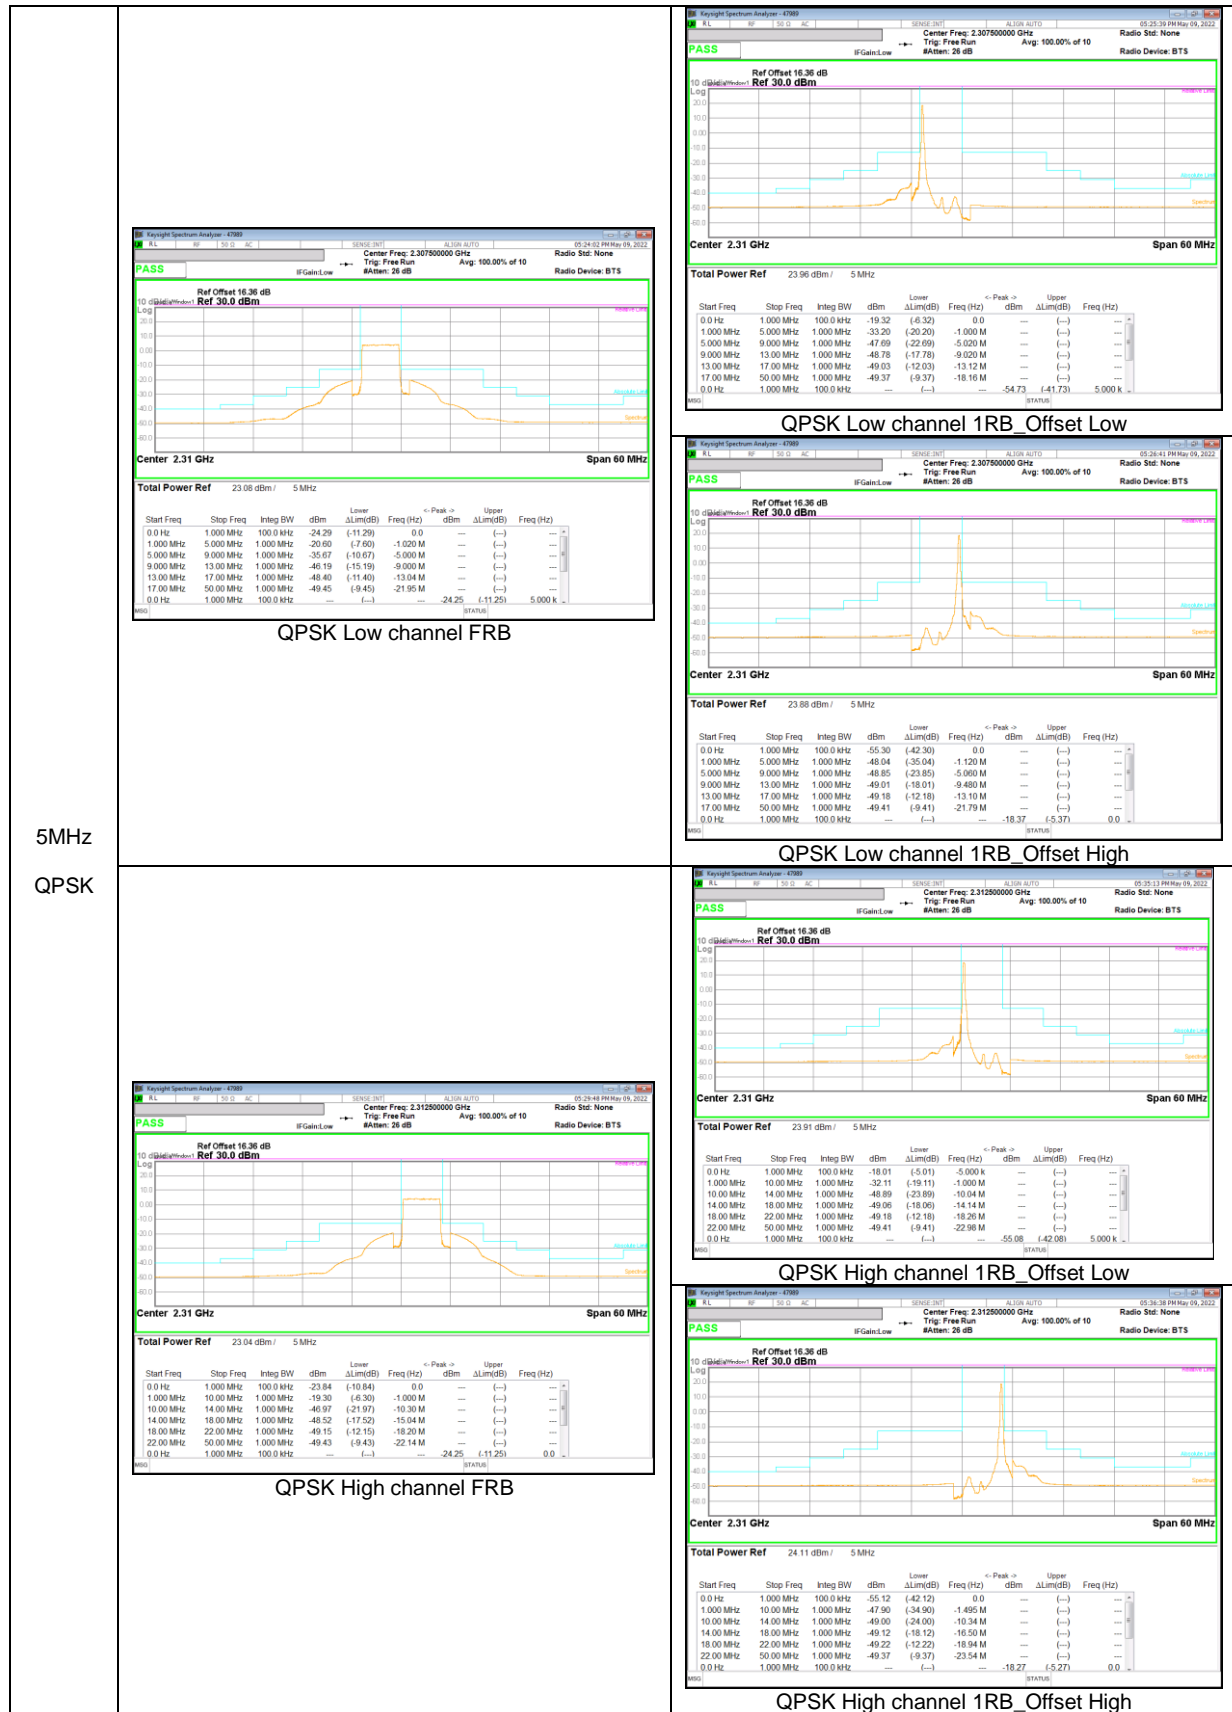

LTE Band 26 (Straddle)

LTE Band 30

LTE Band 40 (2307.5 - 2312.5 MHz)