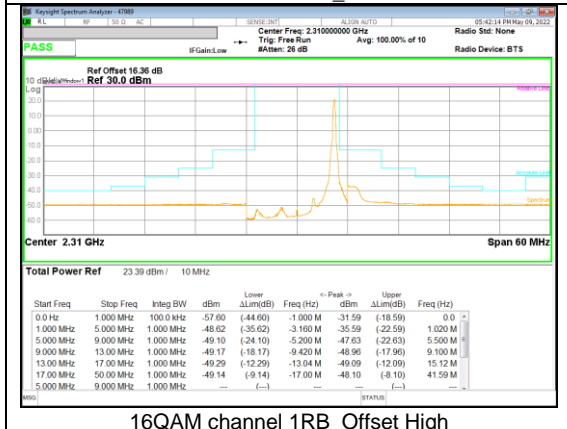

LTE Band 26 (Straddle)

LTE Band 30

LTE Band 40 (2307.5 - 2312.5 MHz)