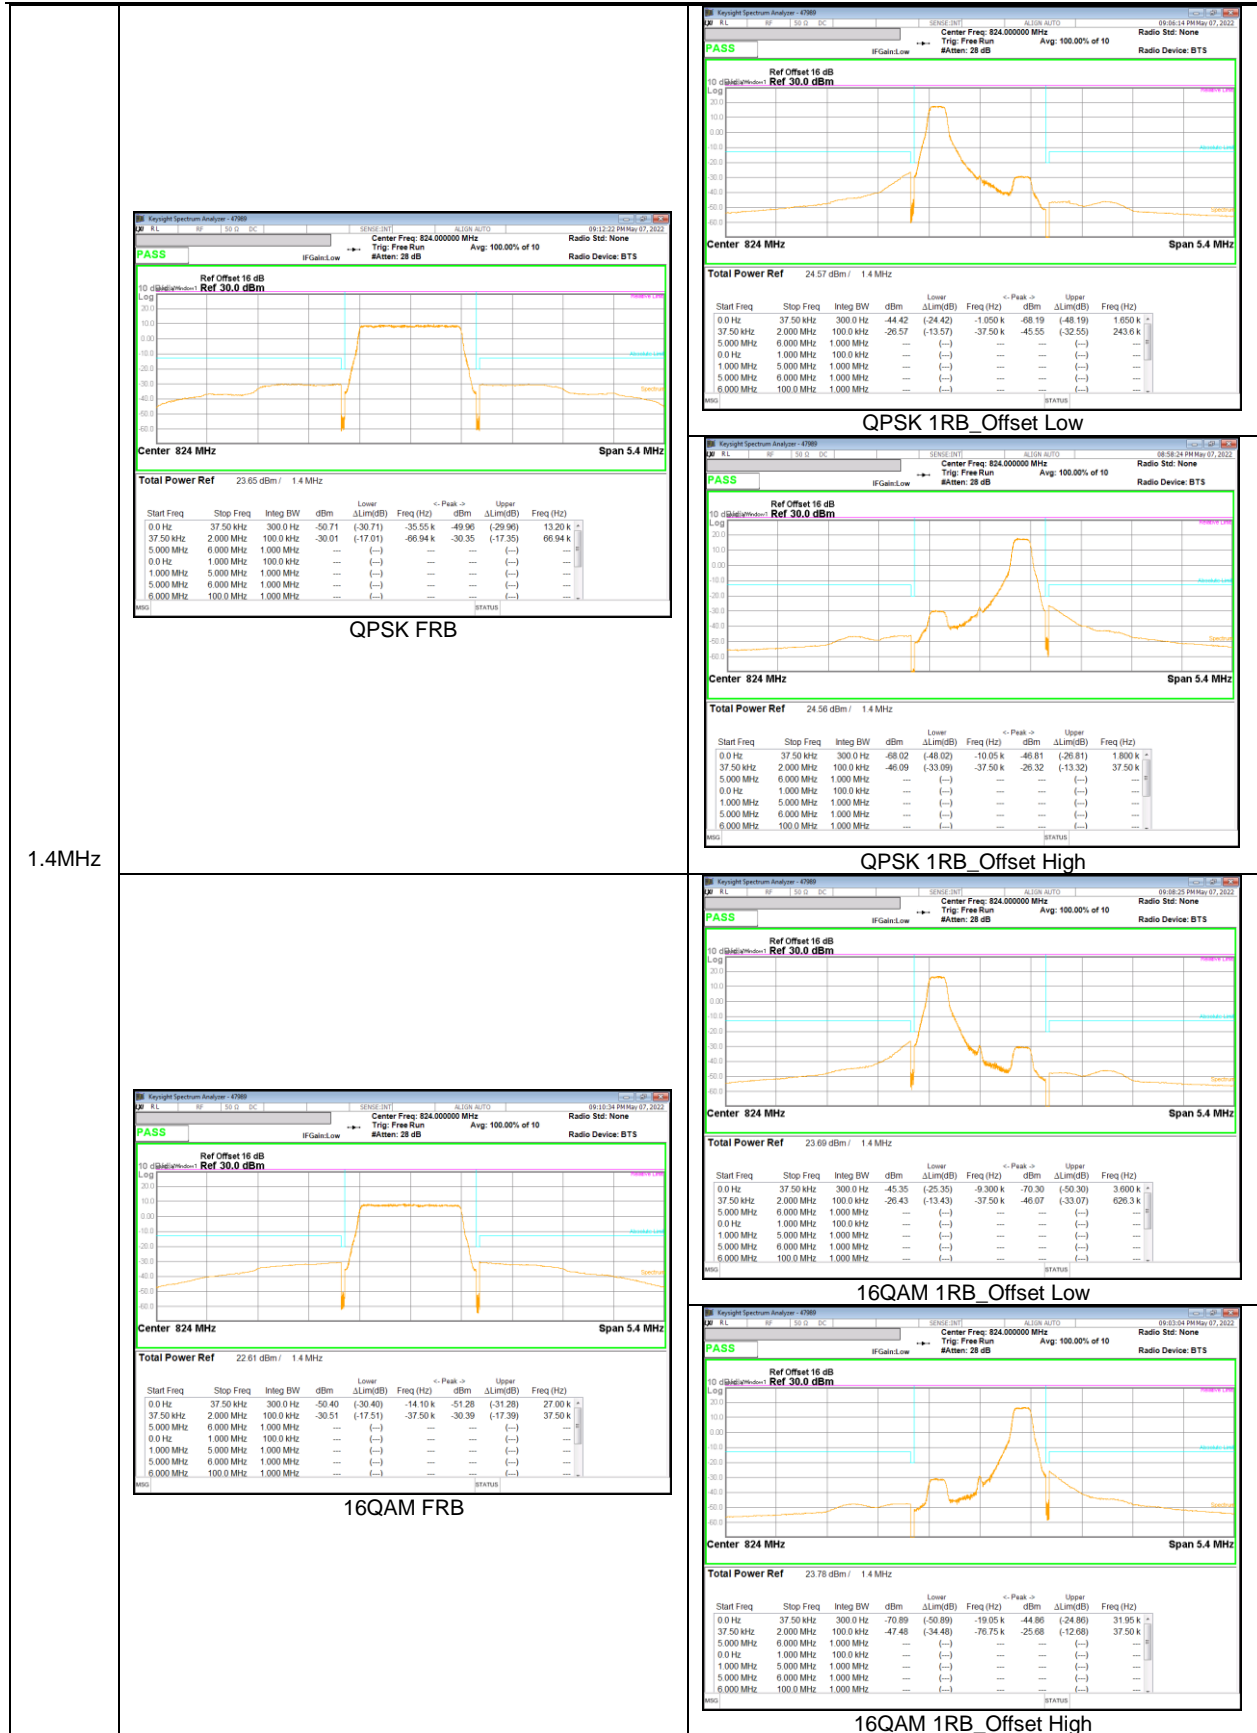

LTE Band 26 (Straddle)

LTE Band 30

LTE Band 40 (2307.5 - 2312.5 MHz)