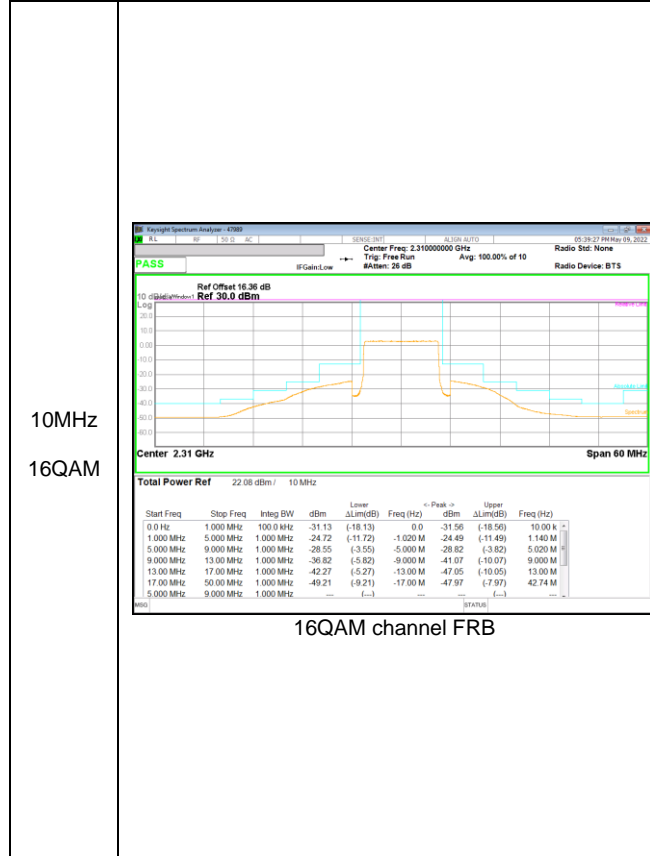

LTE Band 26 (Straddle)

LTE Band 30

LTE Band 40 (2307.5 - 2312.5 MHz)