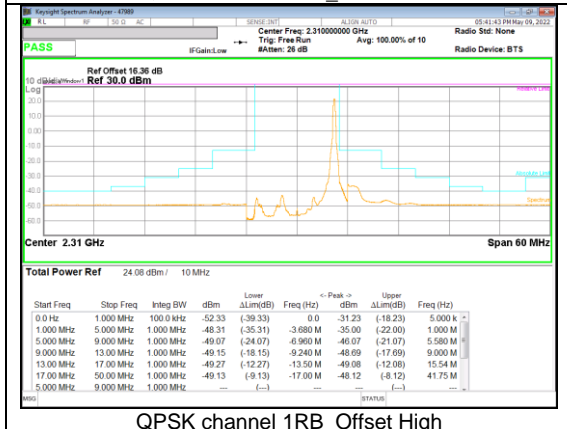

LTE Band 26 (Straddle)

LTE Band 30

LTE Band 40 (2307.5 - 2312.5 MHz)