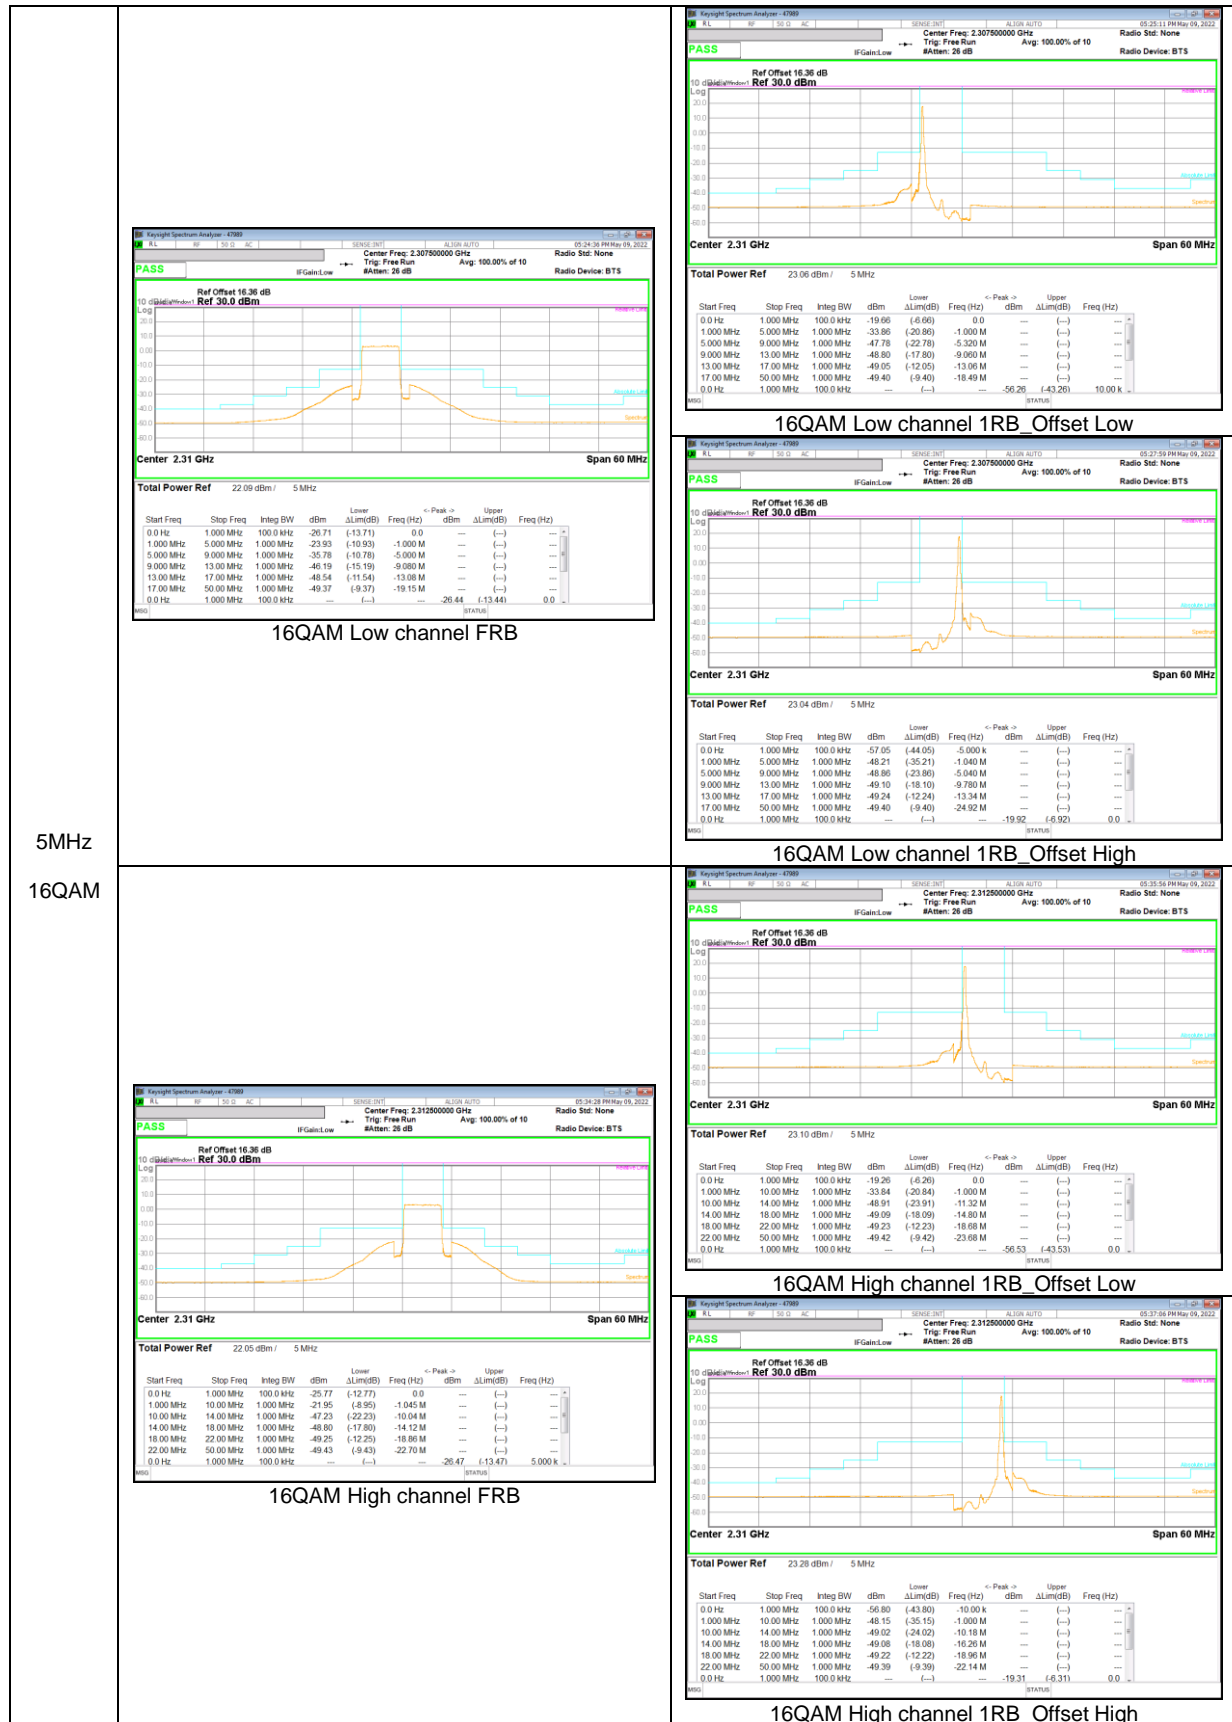

LTE Band 26 (Straddle)

LTE Band 30

LTE Band 40 (2307.5 - 2312.5 MHz)