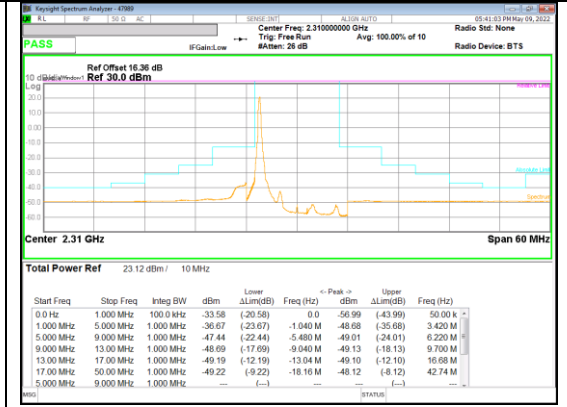

LTE Band 26 (Straddle)

LTE Band 30

LTE Band 40 (2307.5 - 2312.5 MHz)