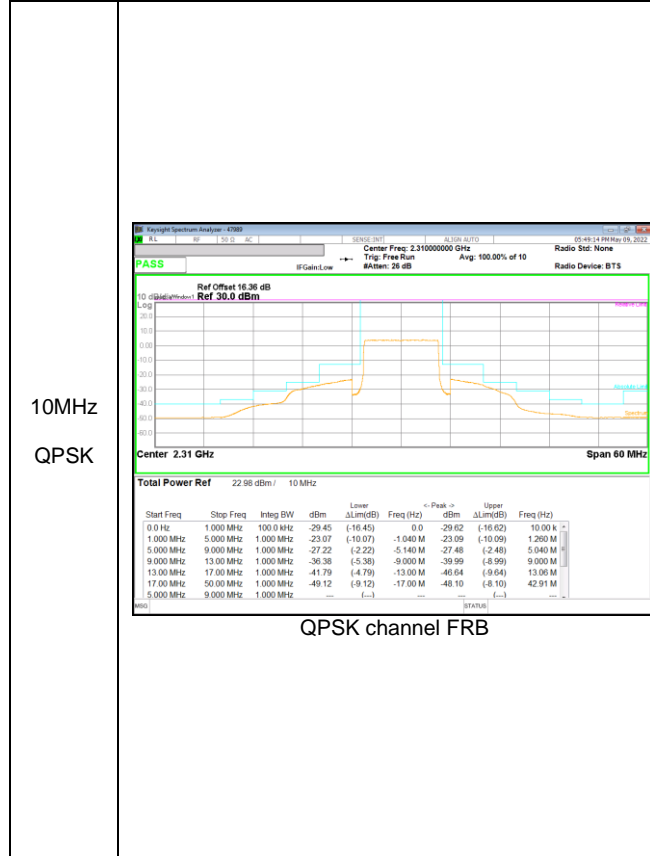

LTE Band 26 (Straddle)

LTE Band 30

LTE Band 40 (2307.5 - 2312.5 MHz)