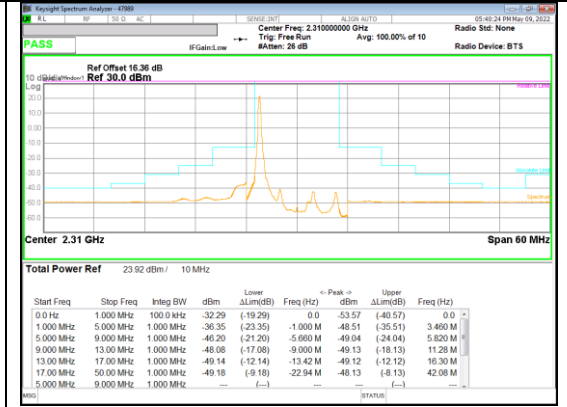

LTE Band 26 (Straddle)

LTE Band 30

LTE Band 40 (2307.5 - 2312.5 MHz)