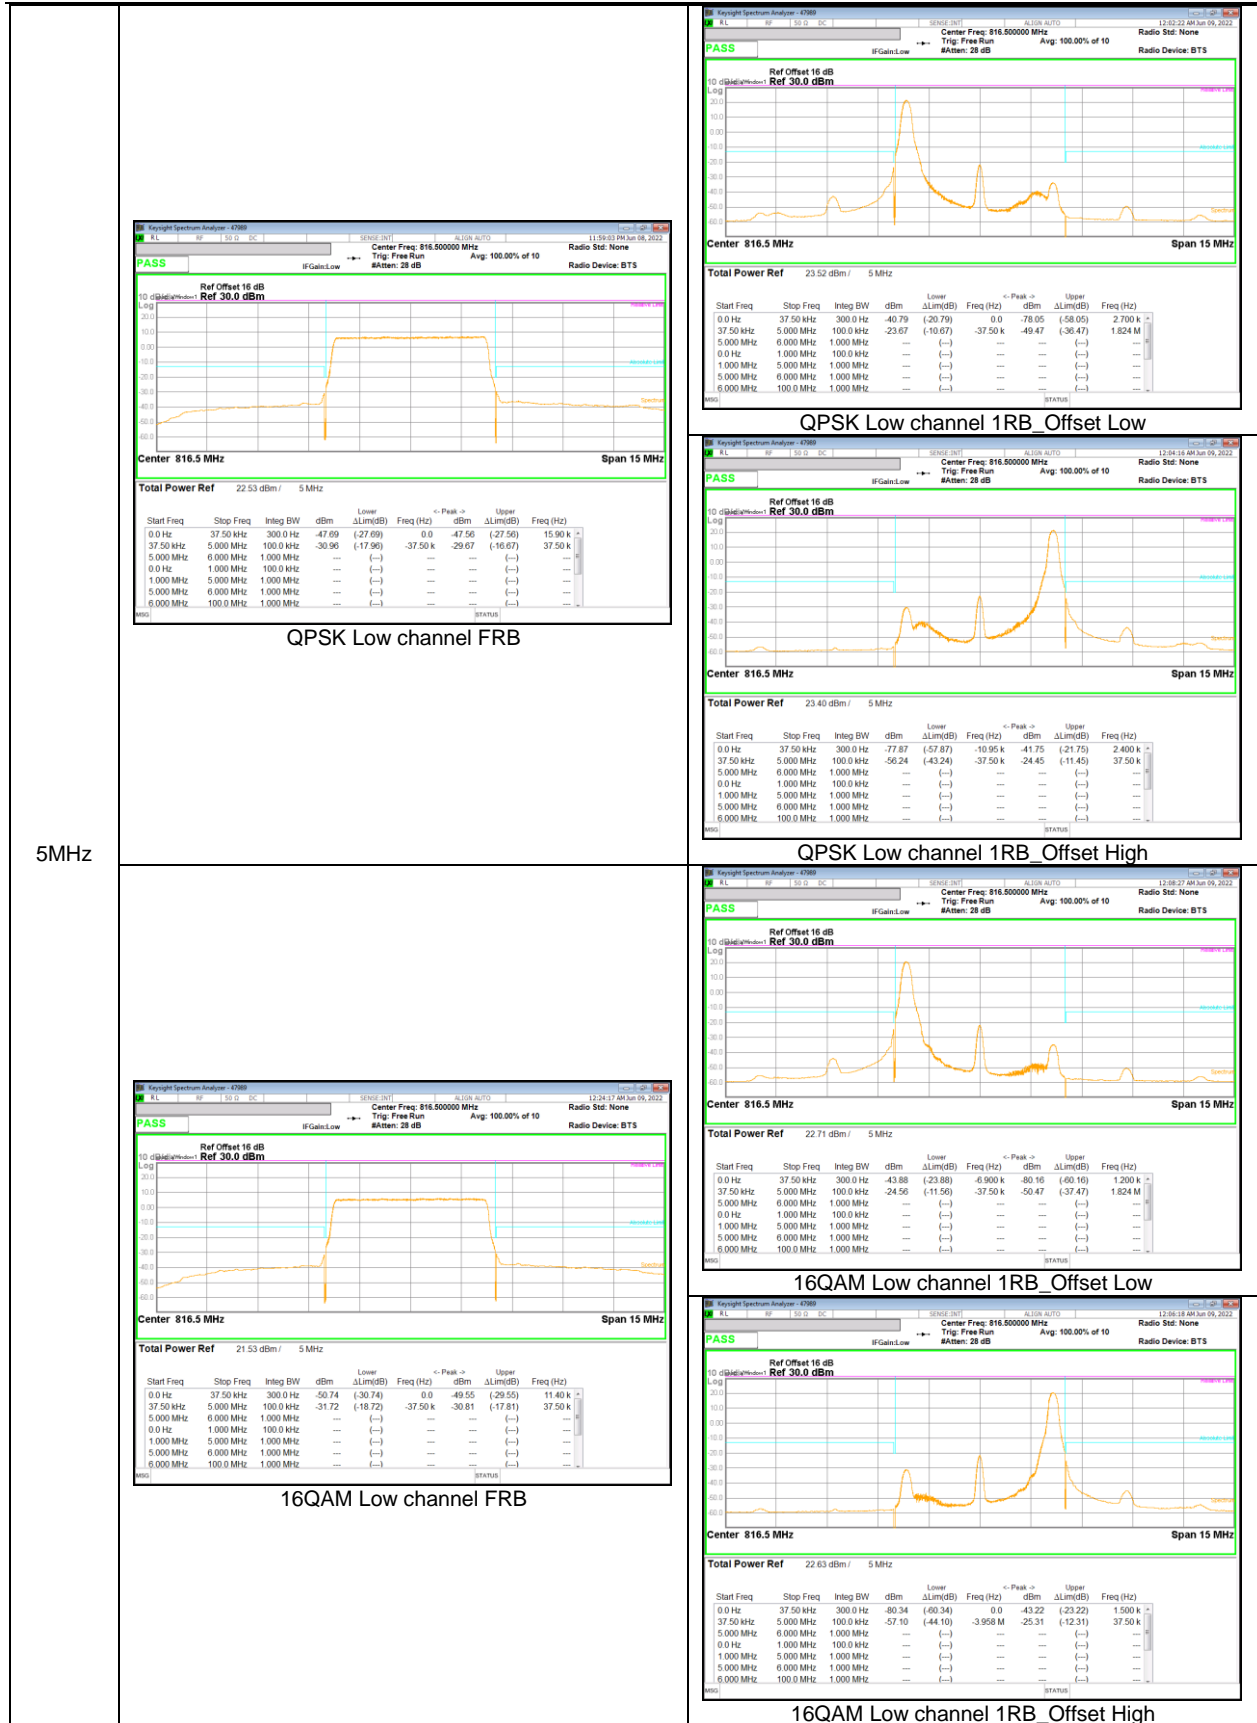

9.2.2. EMISSION MASK RESULT

LTE Band 26 (Part 90)

LTE Band 26 (Straddle)

15MHz

LTE Band 41