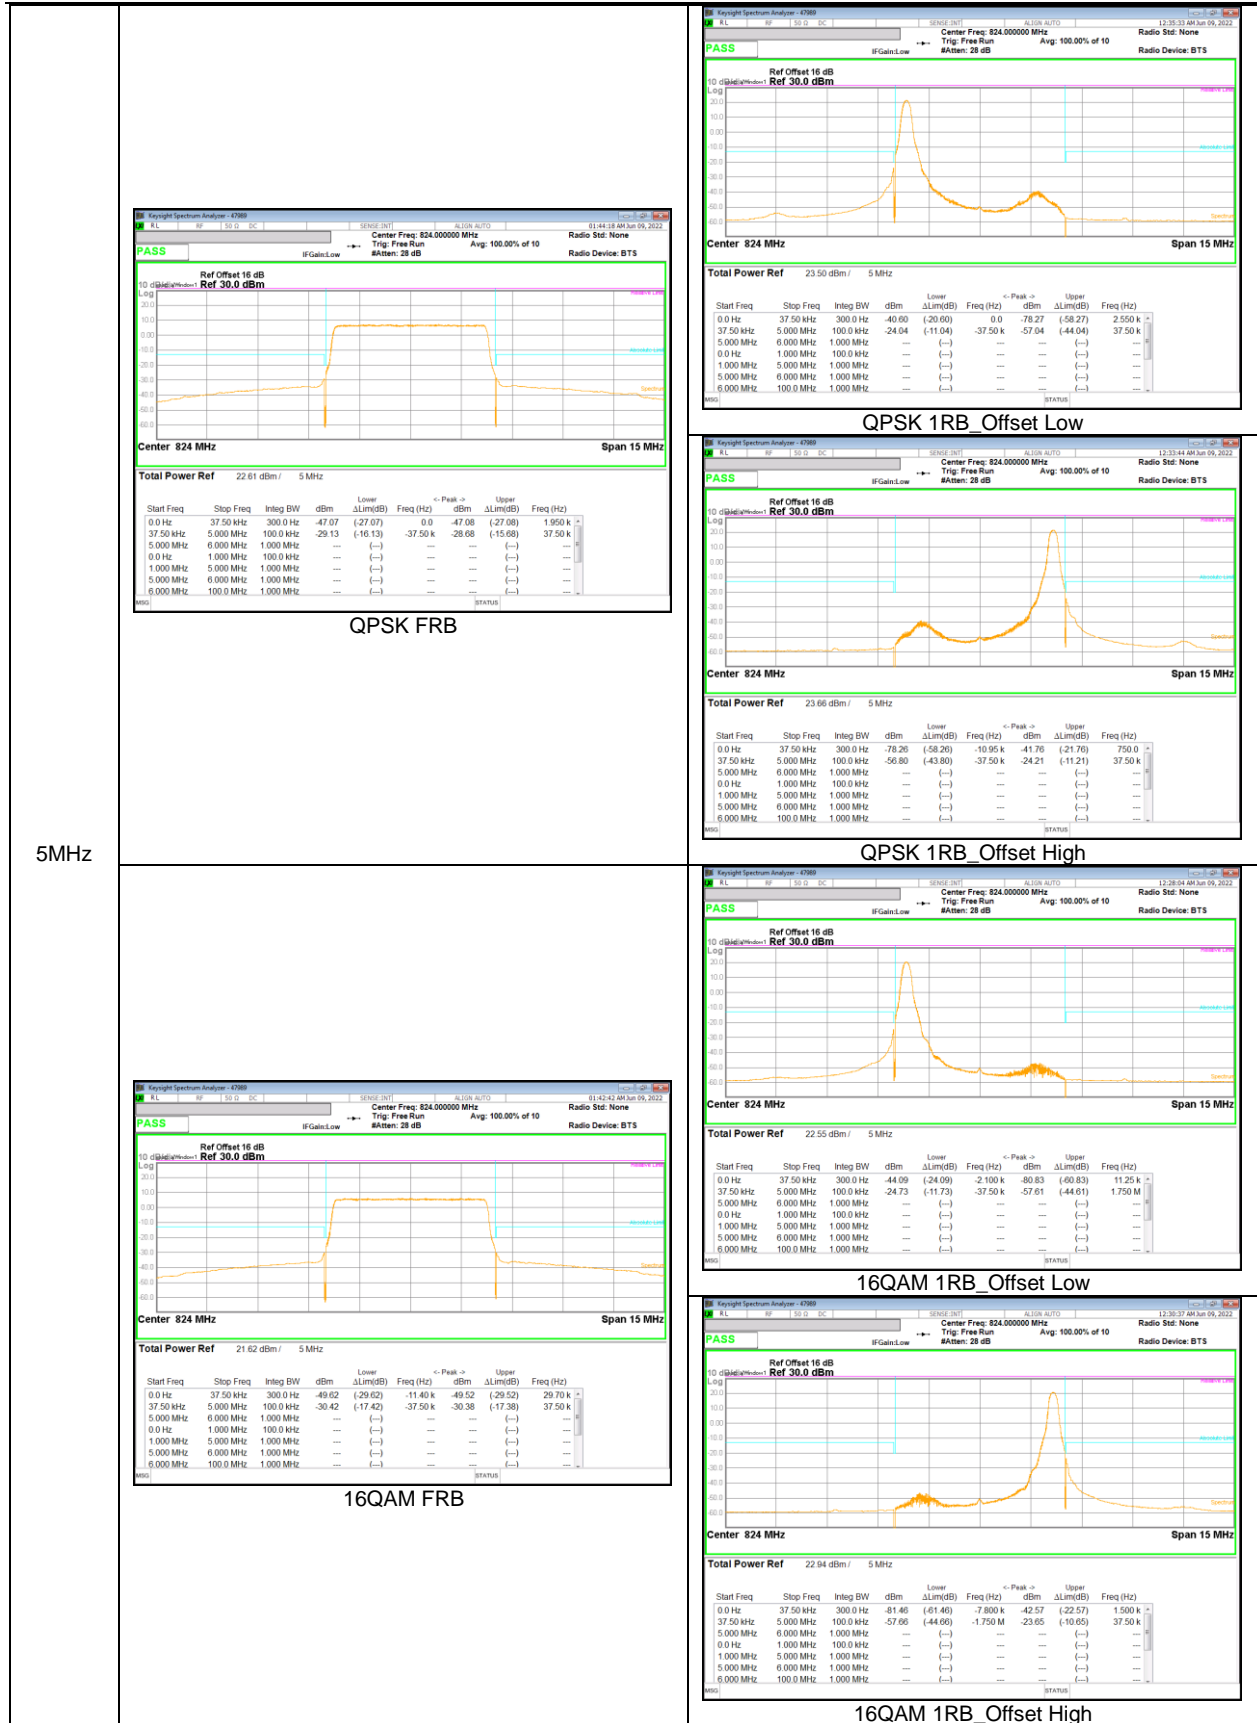

9.2.2. EMISSION MASK RESULT

LTE Band 26 (Part 90)

LTE Band 26 (Straddle)

15MHz

LTE Band 41