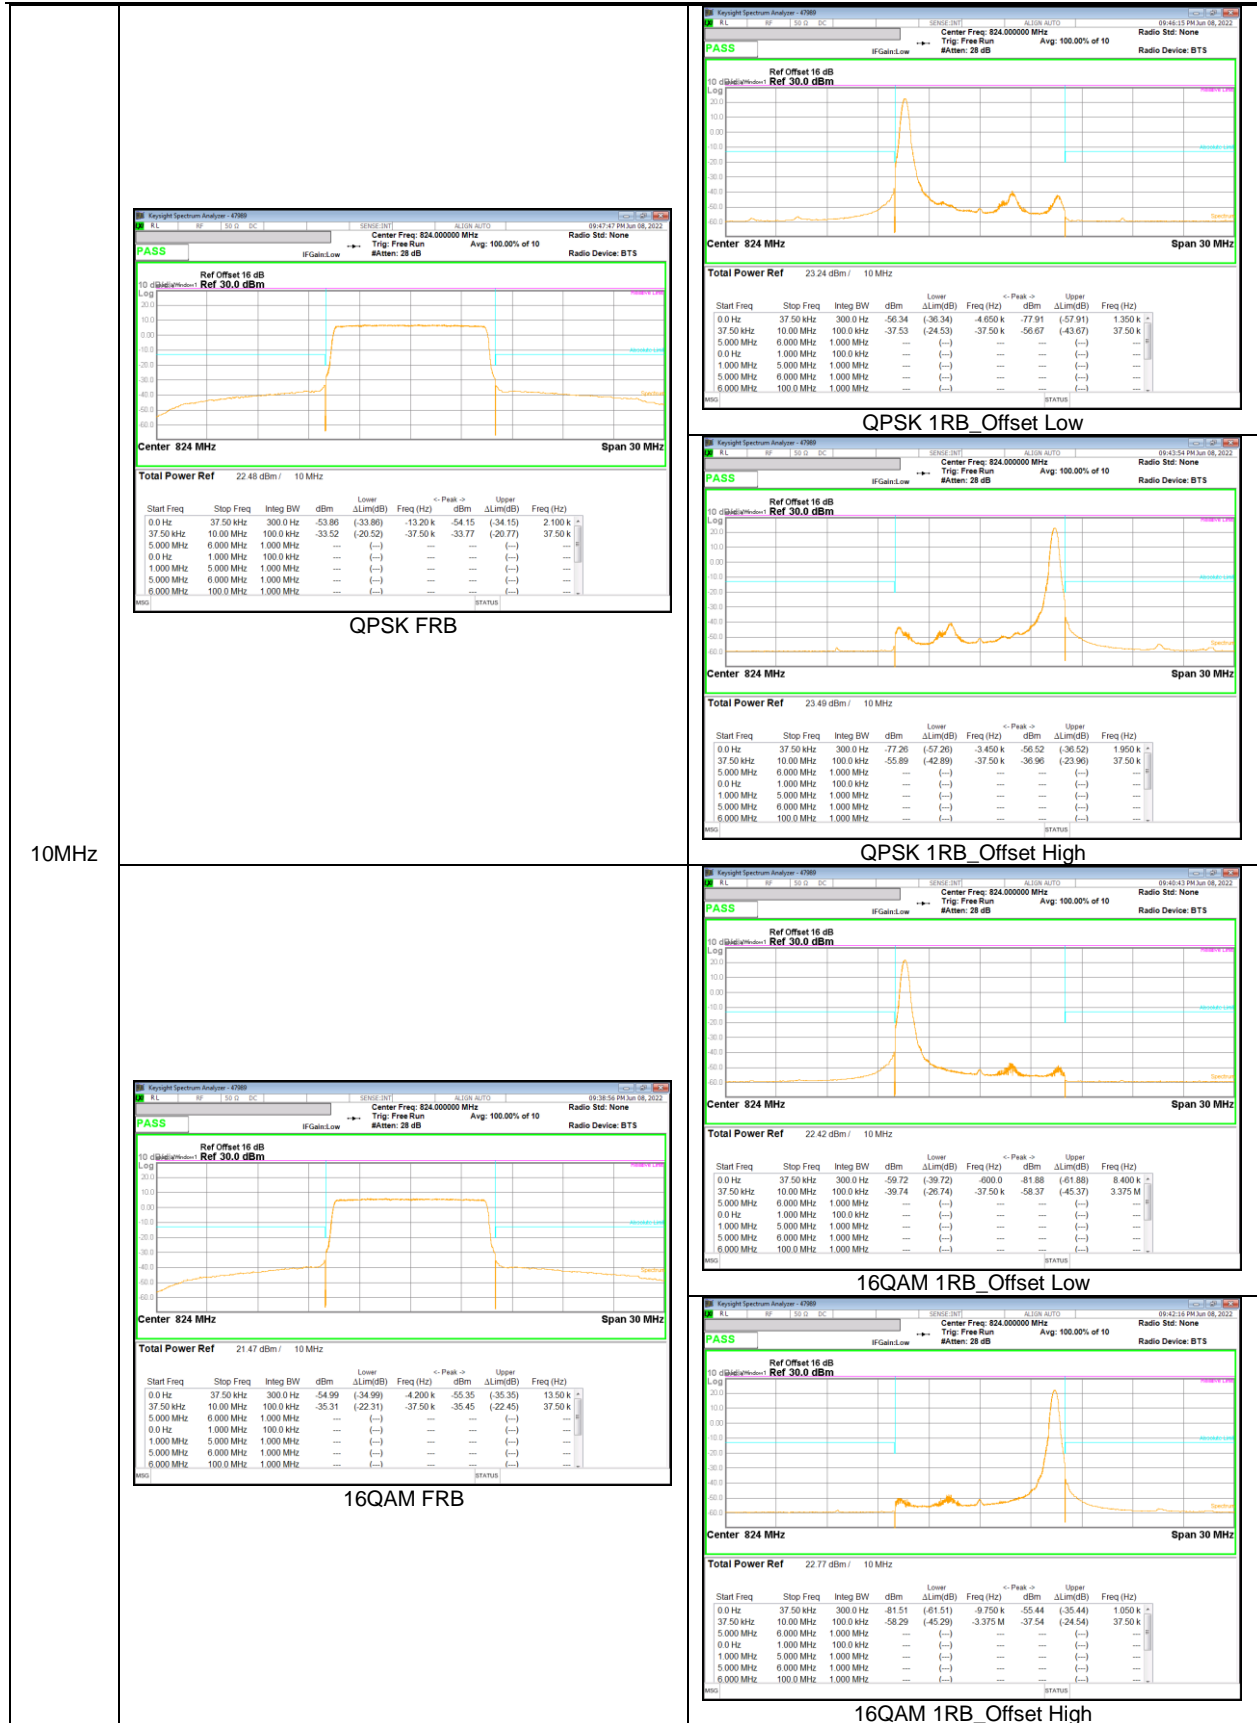

9.2.2. EMISSION MASK RESULT

LTE Band 26 (Part 90)

LTE Band 26 (Straddle)

15MHz

LTE Band 41