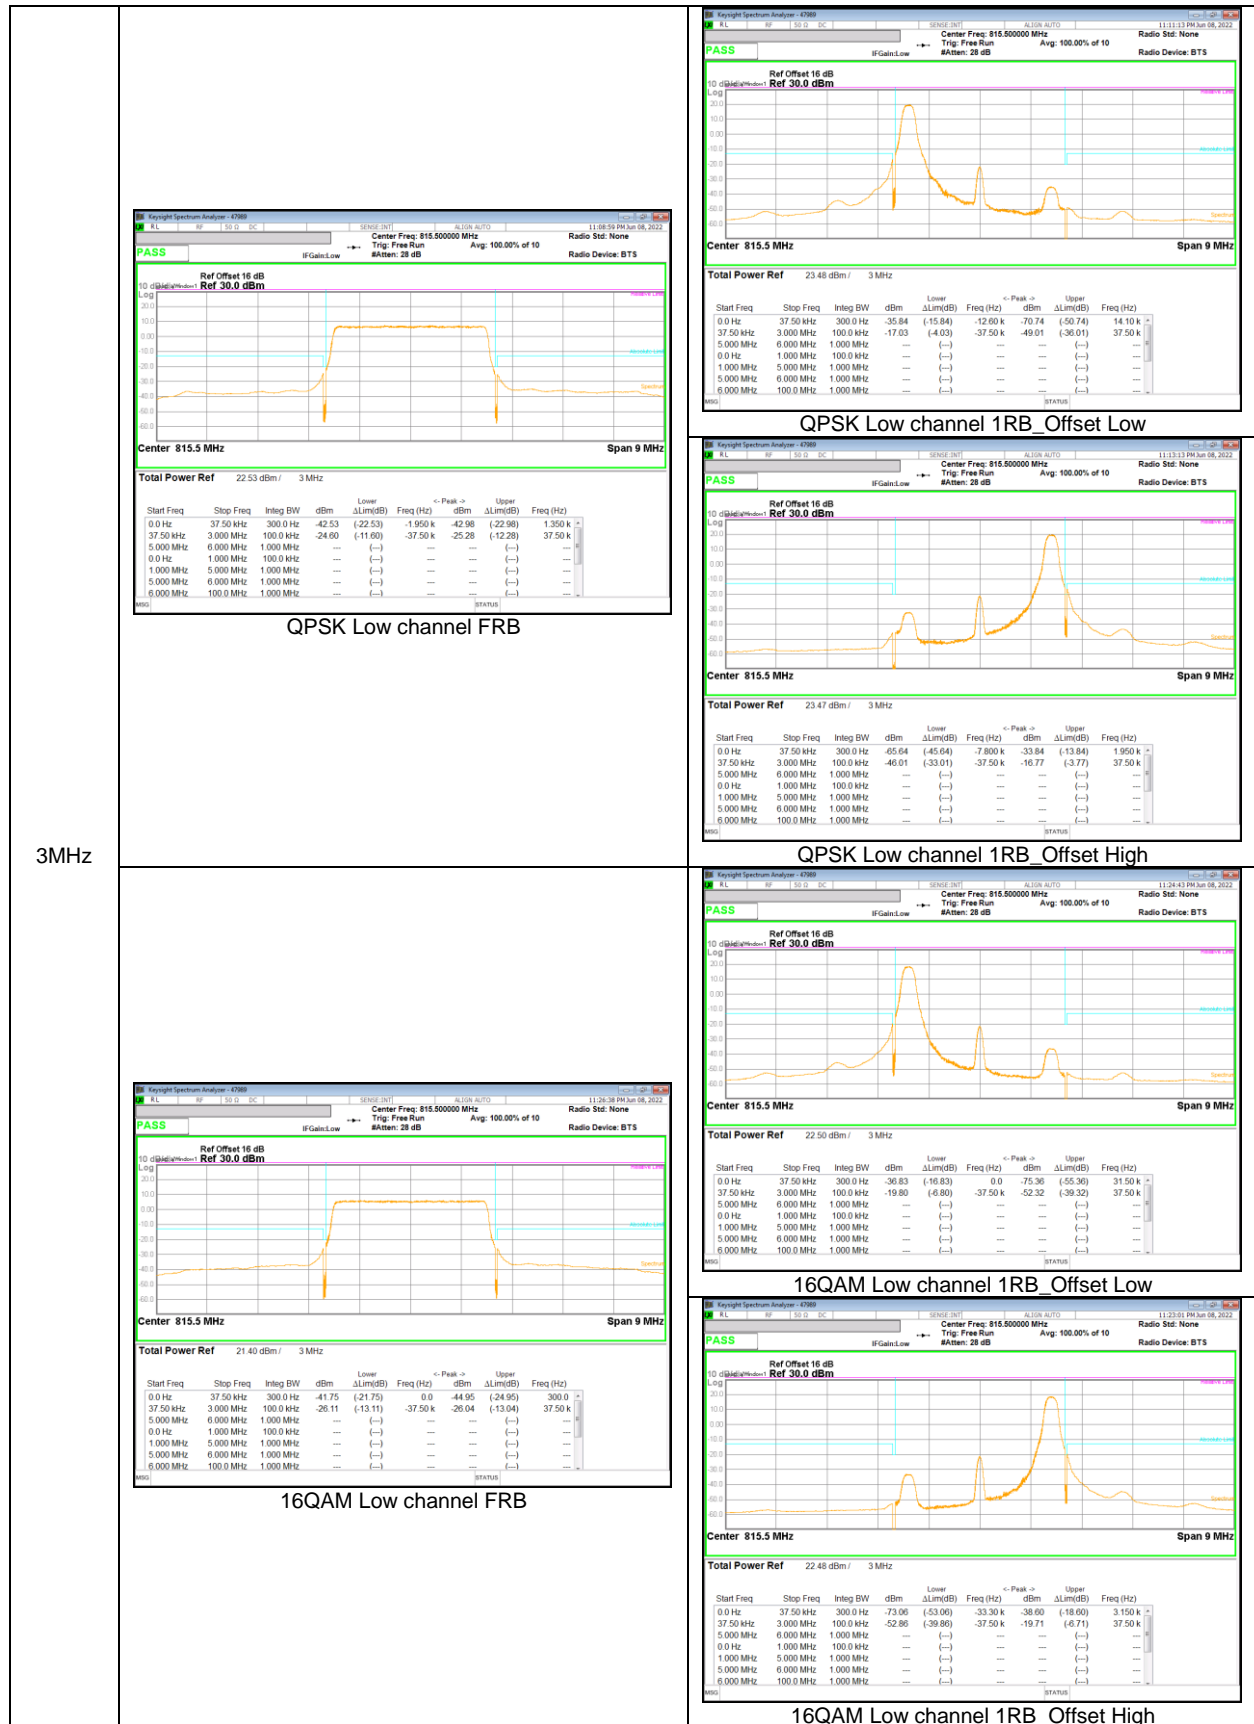

9.2.2. EMISSION MASK RESULT

LTE Band 26 (Part 90)

LTE Band 26 (Straddle)

15MHz

LTE Band 41