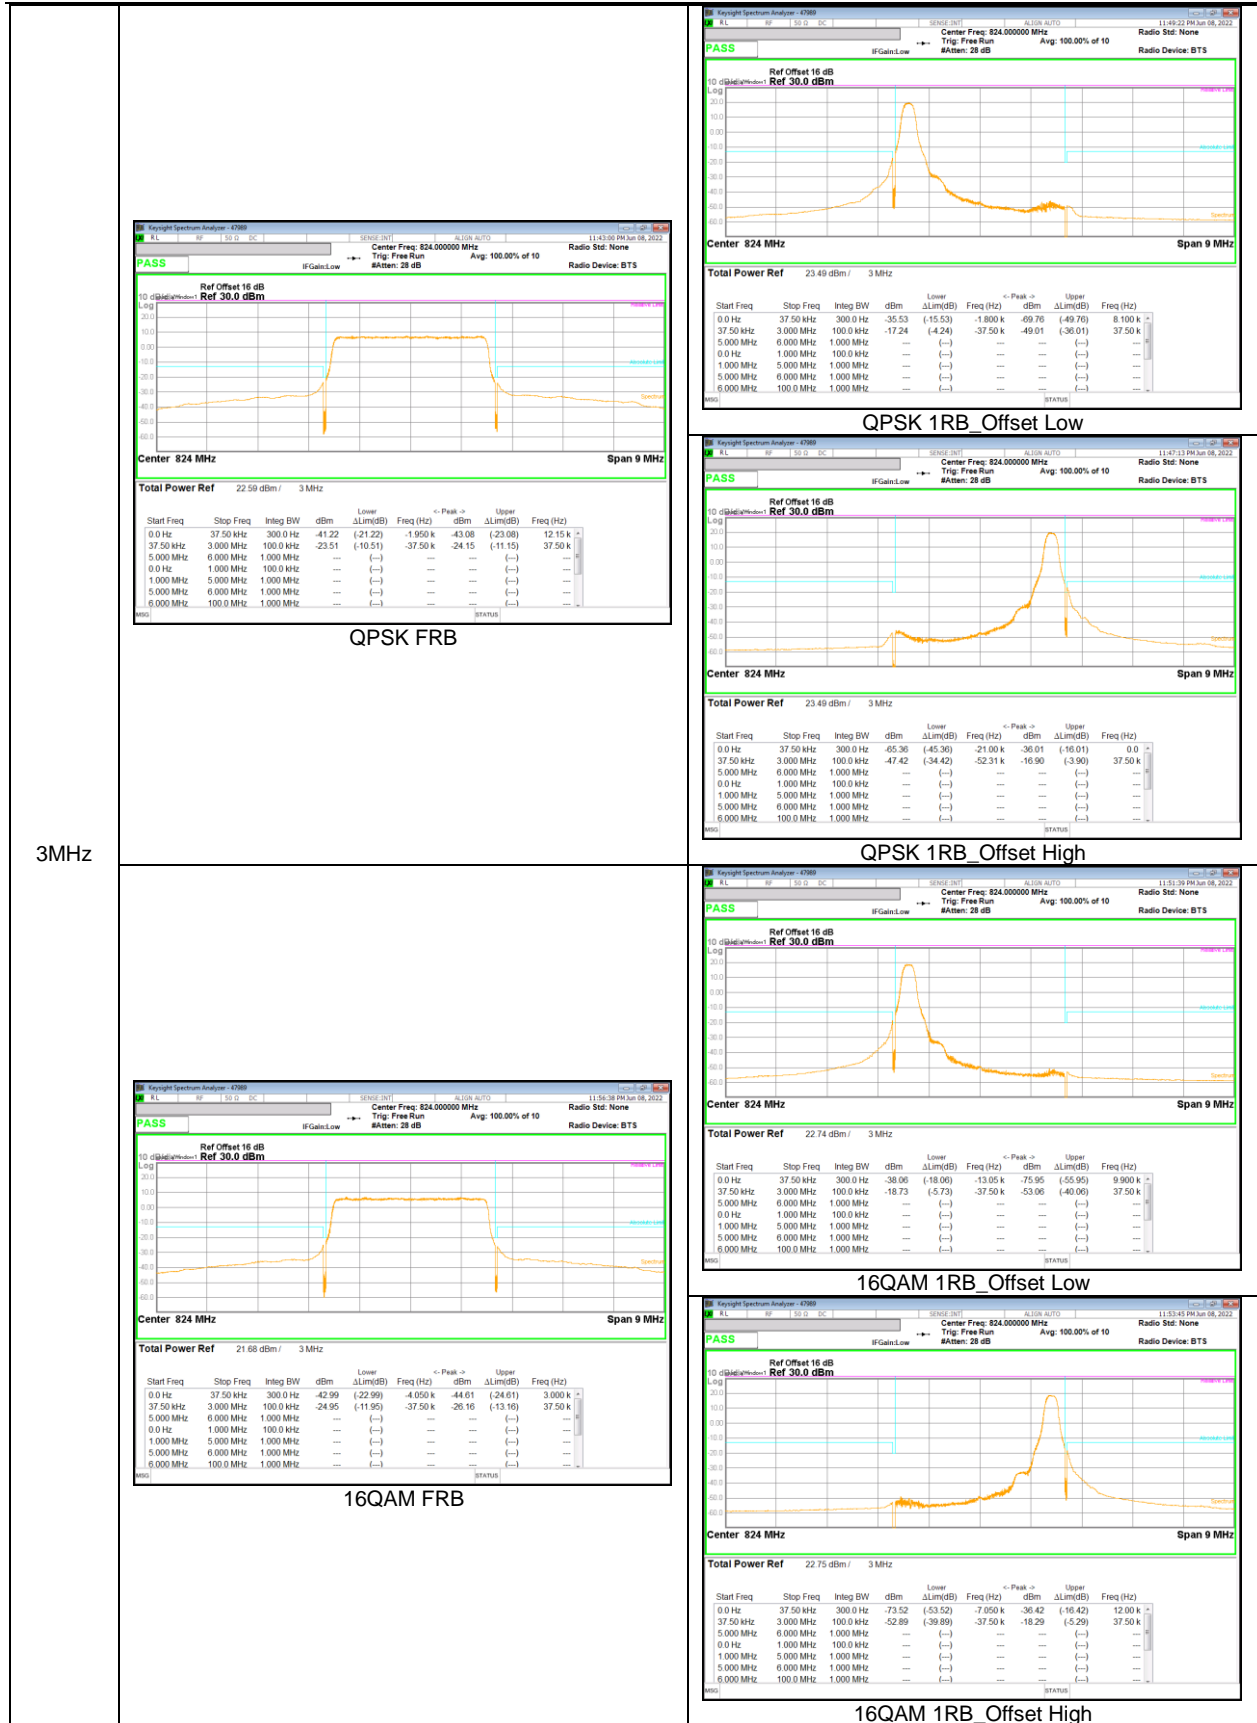

9.2.2. EMISSION MASK RESULT

LTE Band 26 (Part 90)

LTE Band 26 (Straddle)

15MHz

LTE Band 41