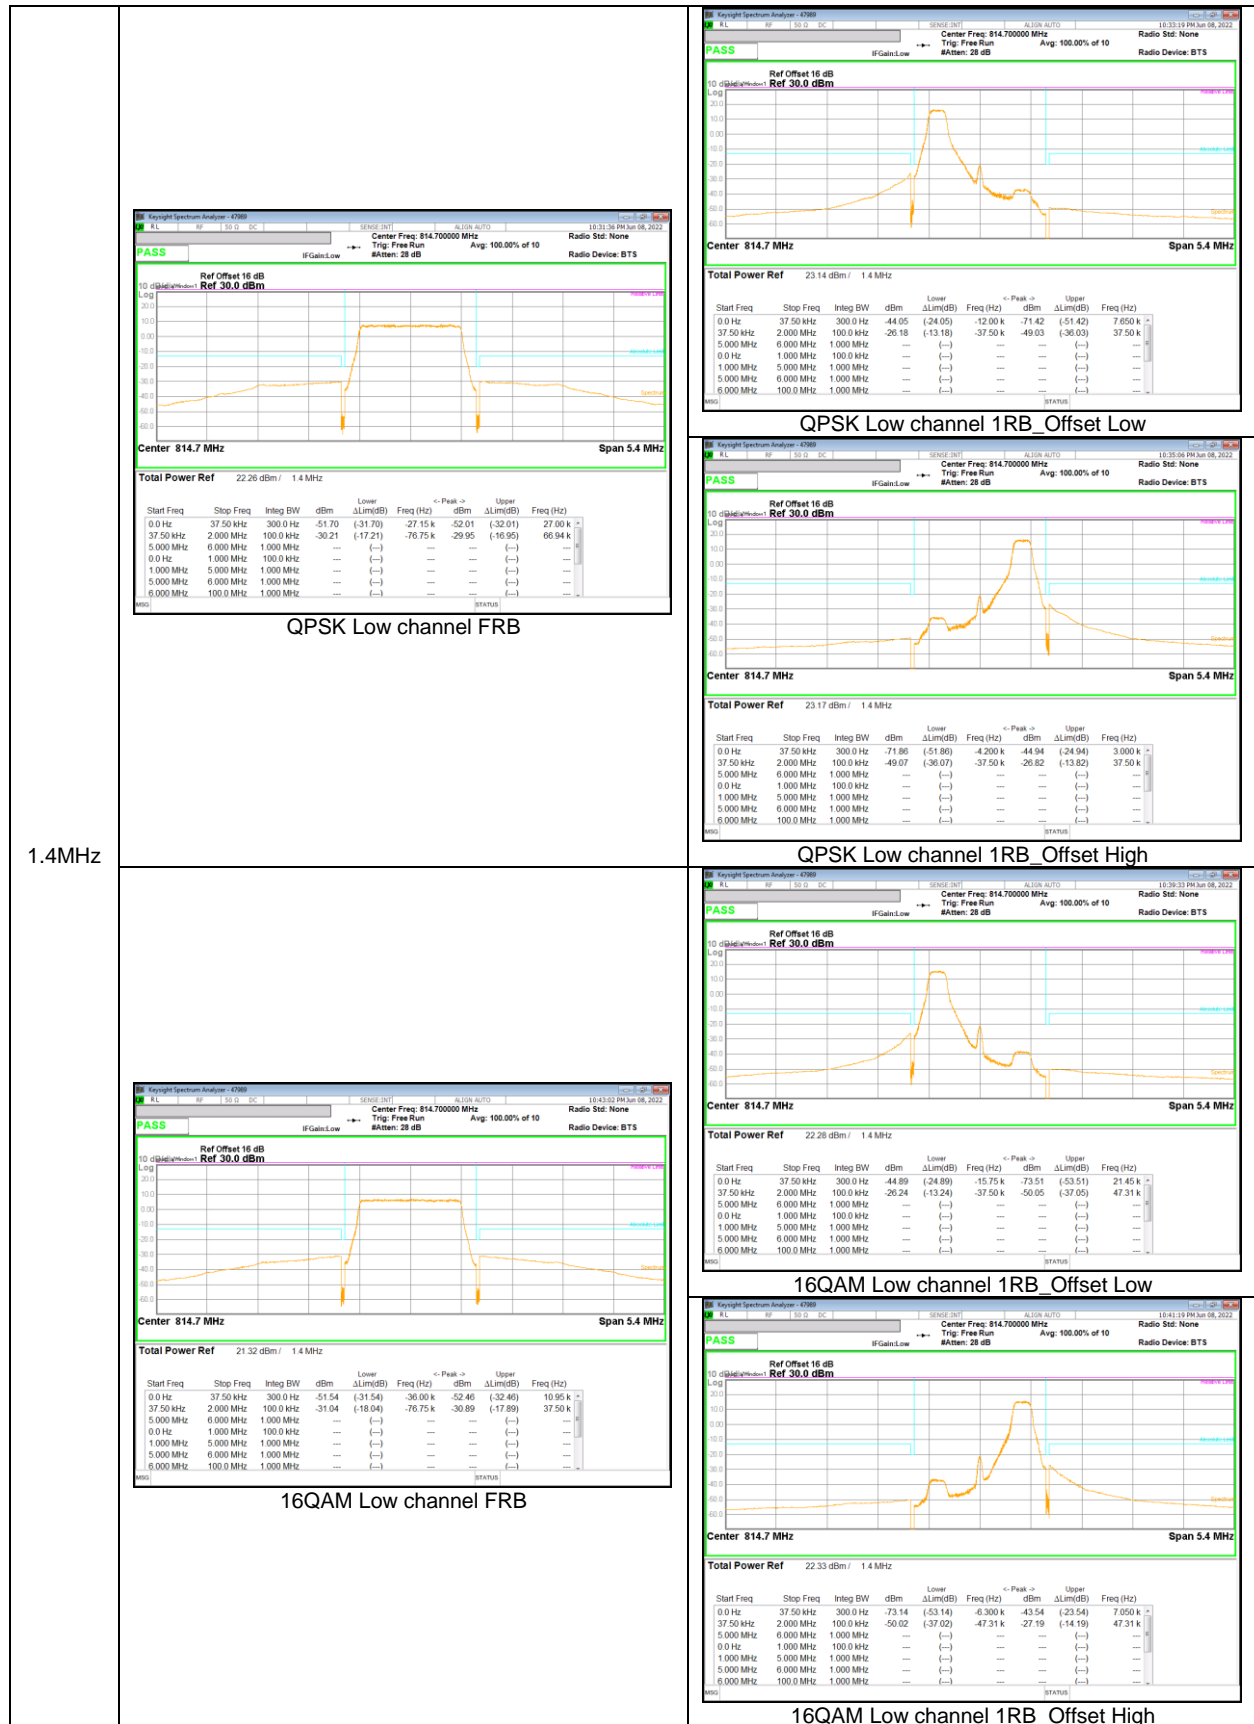

9.2.2. EMISSION MASK RESULT

LTE Band 26 (Part 90)

LTE Band 26 (Straddle)

15MHz

LTE Band 41