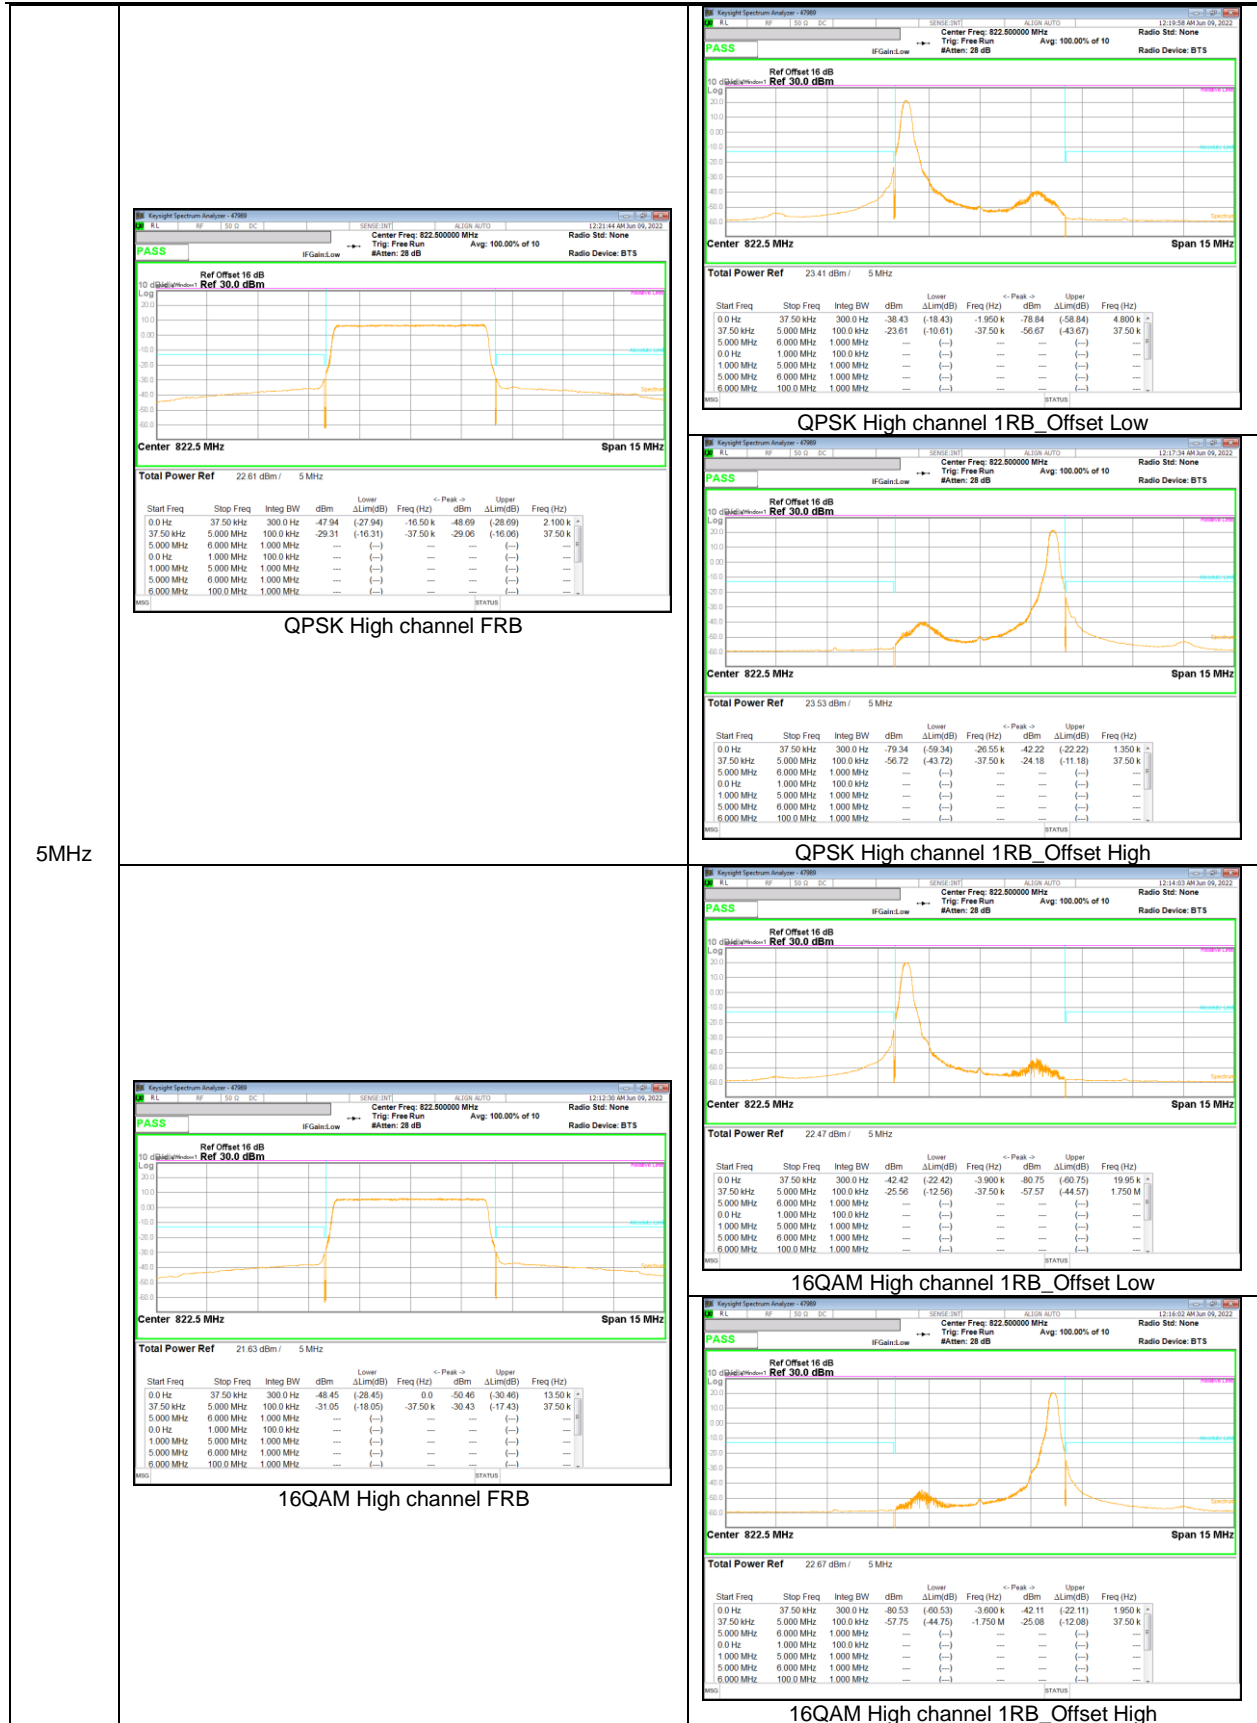

9.2.2. EMISSION MASK RESULT

LTE Band 26 (Part 90)

LTE Band 26 (Straddle)

15MHz

LTE Band 41