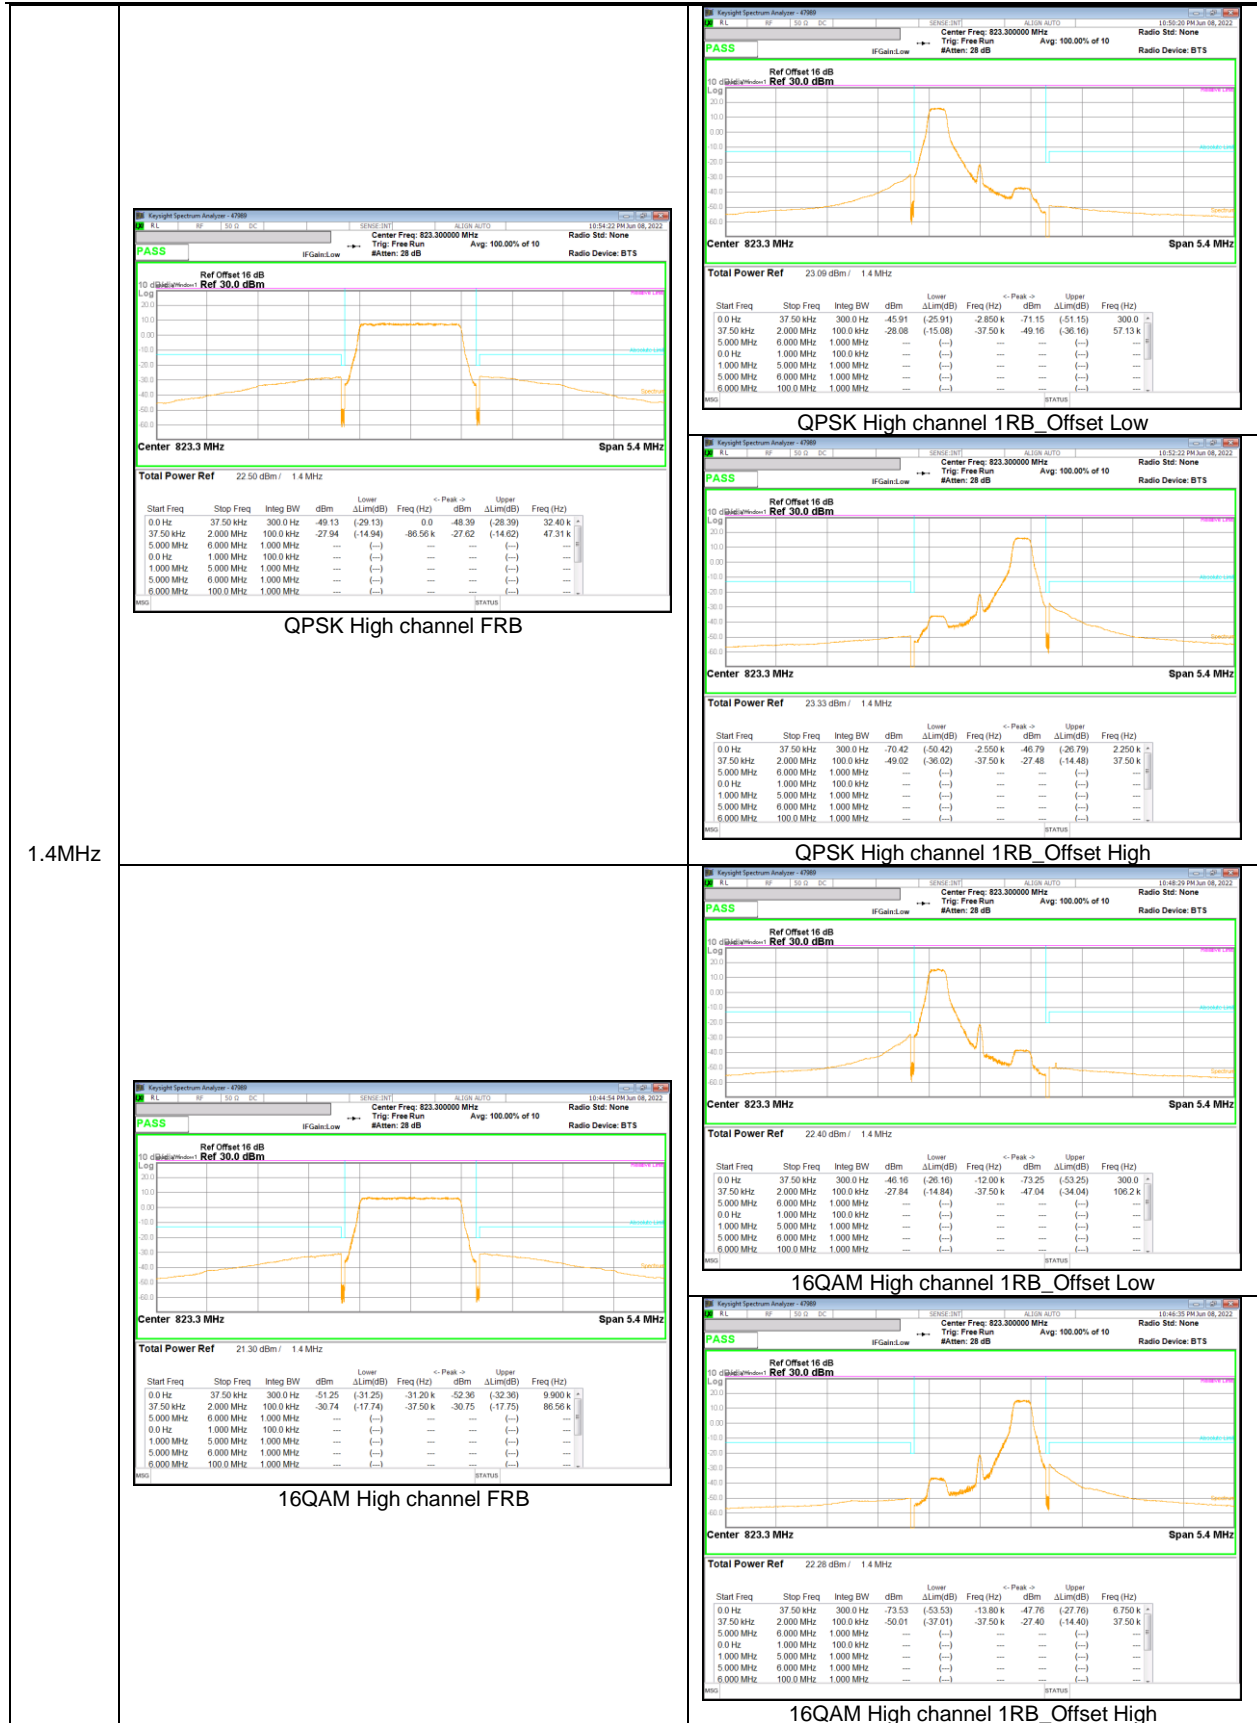

9.2.2. EMISSION MASK RESULT

LTE Band 26 (Part 90)

LTE Band 26 (Straddle)

15MHz

LTE Band 41