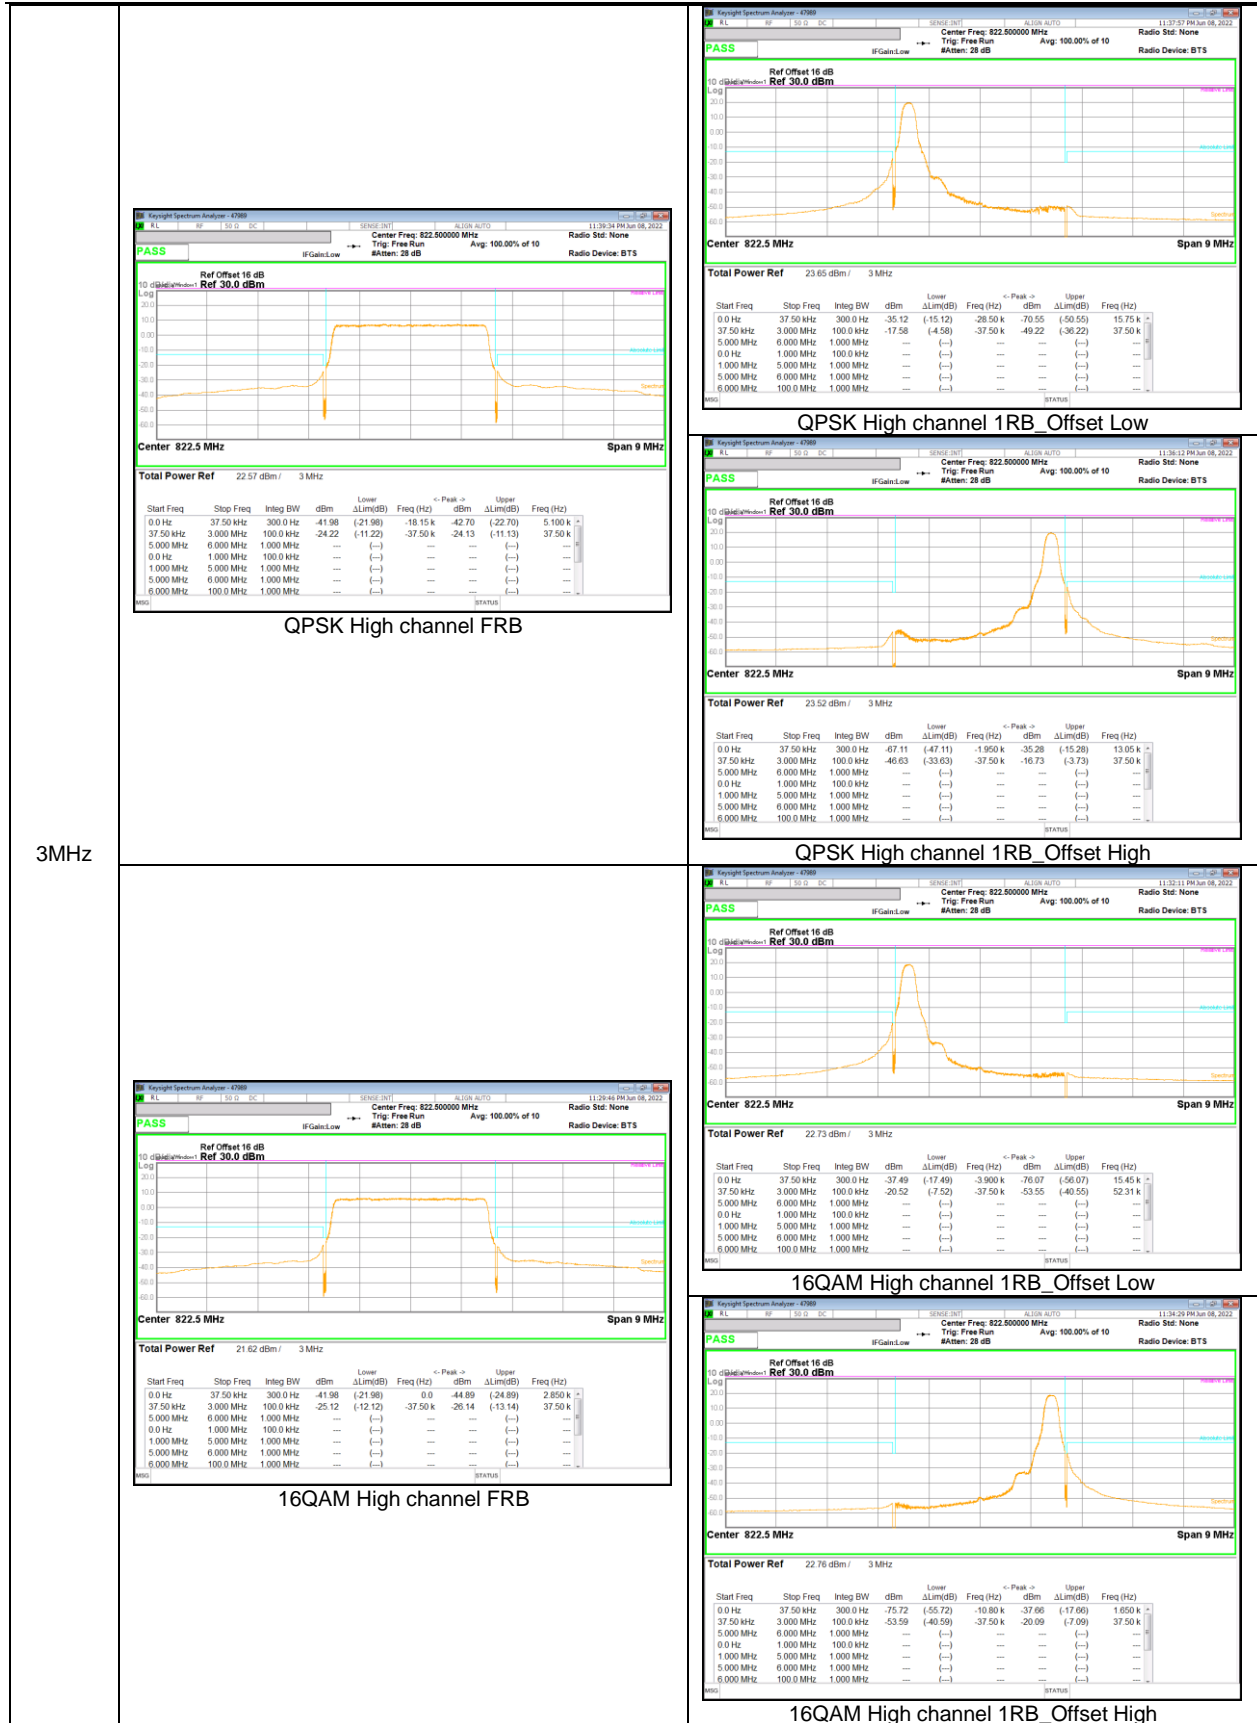

9.2.2. EMISSION MASK RESULT

LTE Band 26 (Part 90)

LTE Band 26 (Straddle)

15MHz

LTE Band 41