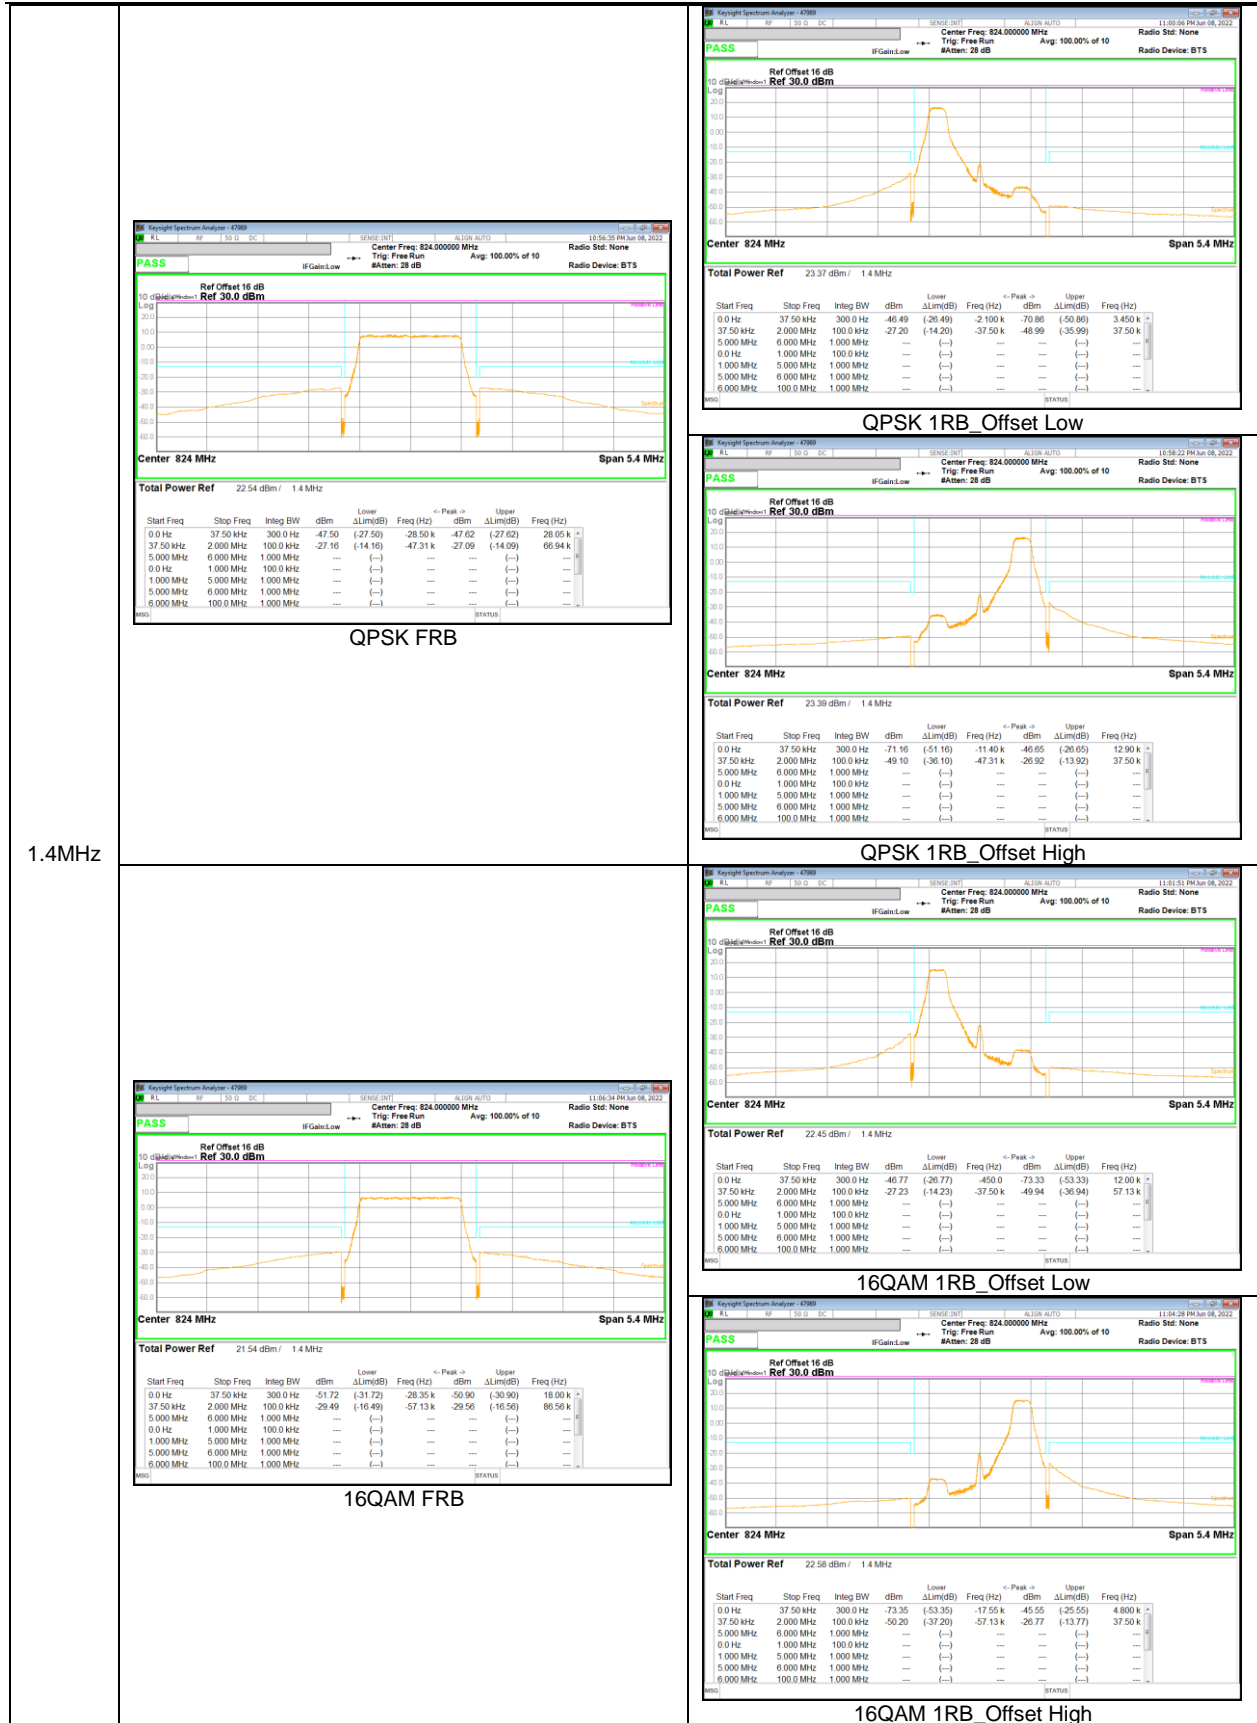

9.2.2. EMISSION MASK RESULT

LTE Band 26 (Part 90)

LTE Band 26 (Straddle)

15MHz

LTE Band 41