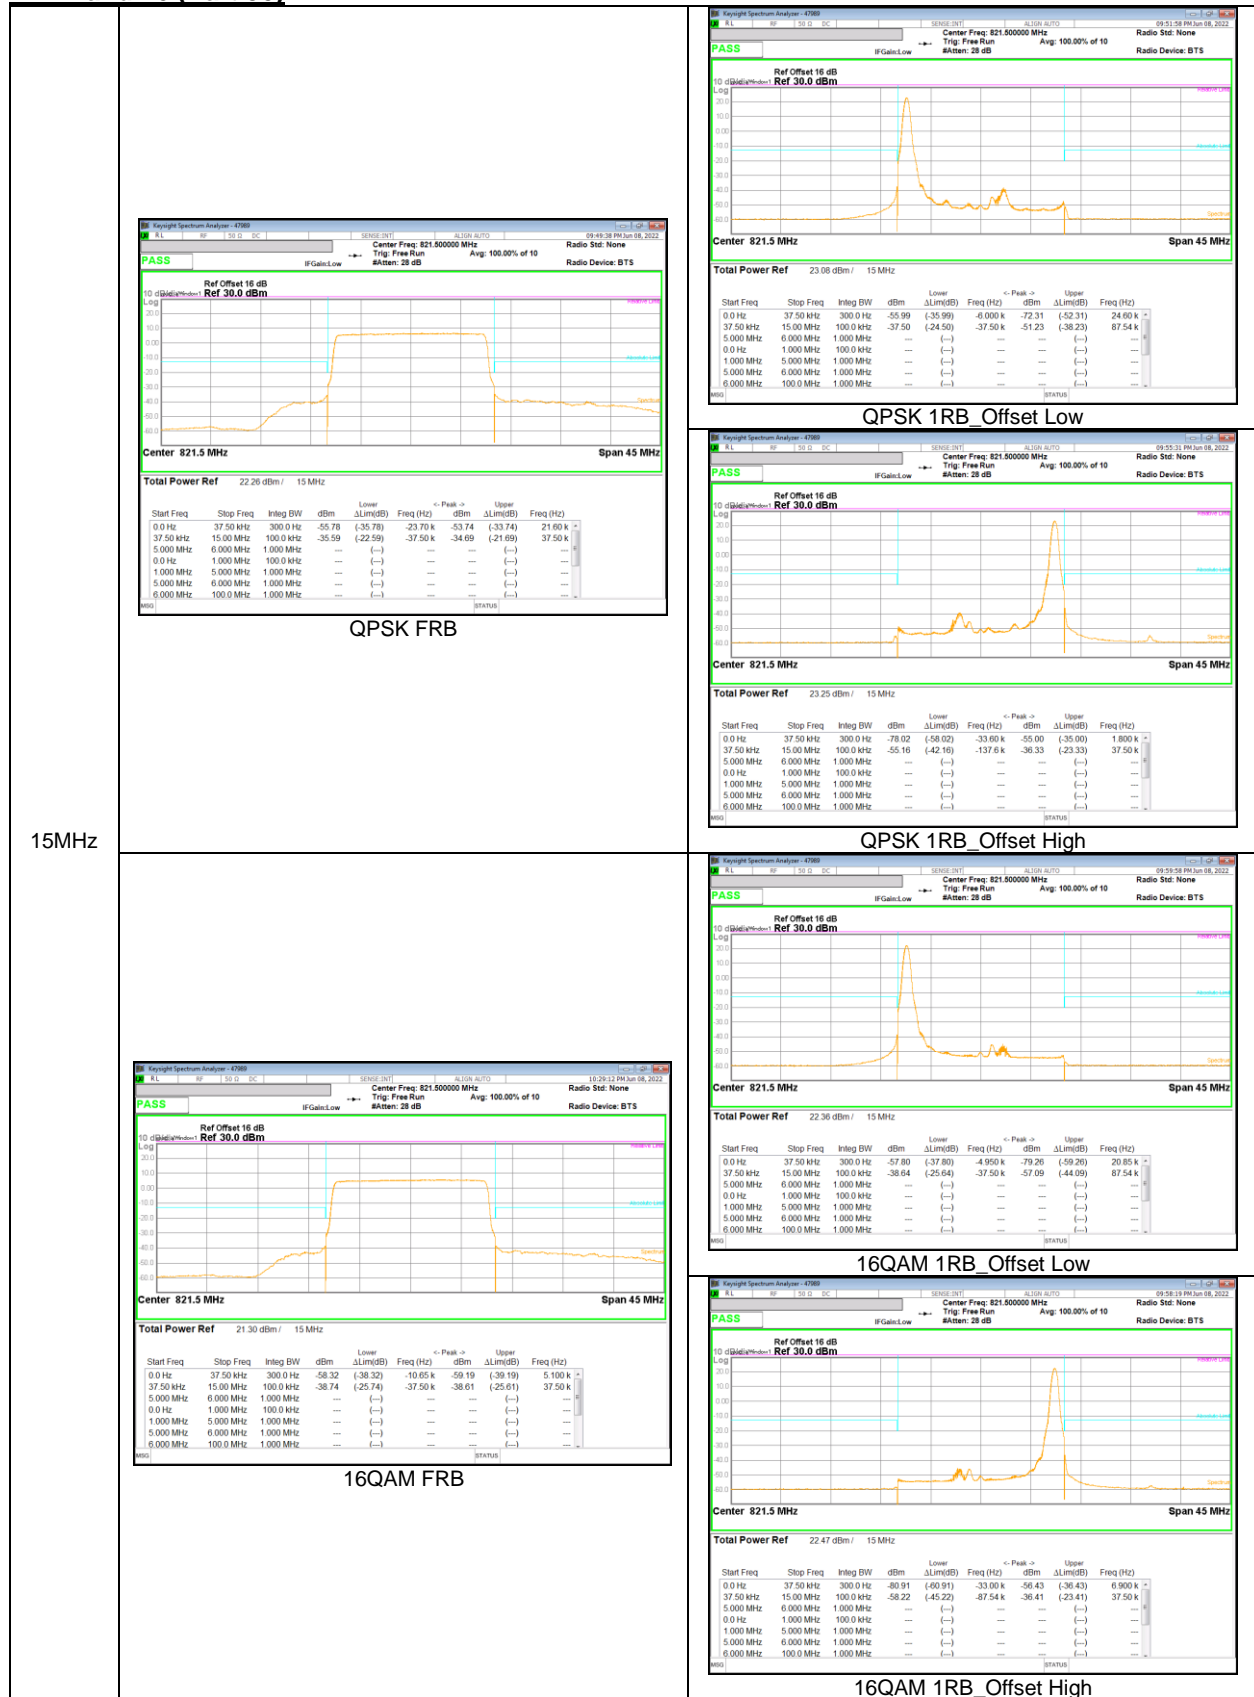

9.2.2. EMISSION MASK RESULT

LTE Band 26 (Part 90)

LTE Band 26 (Straddle)

15MHz

LTE Band 41