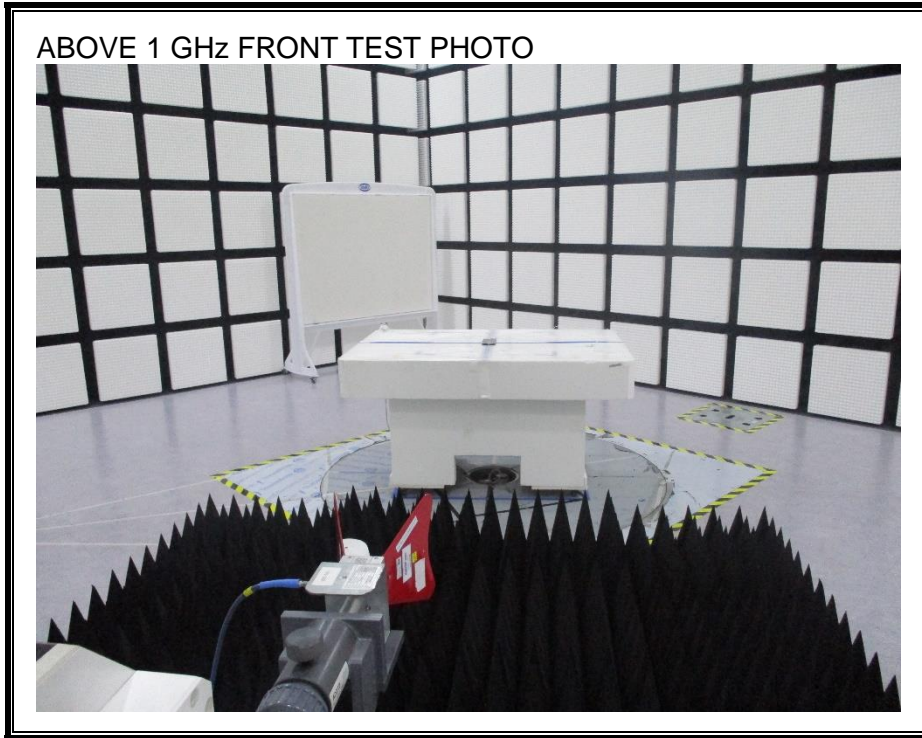

1. Appendix: LICENSED BAND SETUP PHOTOS(Conducted Test)

1) CONDUCTED RF MEASUREMENT SETUP (WWAN)

2) CONDUCTED RF MEASUREMENT SETUP (WWAN Stability)

2. Appendix: LICENSED BAND SETUP PHOTOS(Radiated Test)

1) RADIATED RF MEASUREMENT SETUP (BELOW 1 GHz, include WWAN Receiver mode)

2) RADIATED RF MEASUREMENT SETUP (ABOVE 1 GHz)

3) RADIATED RF MEASUREMENT SETUP (WWAN Receiver mode)

4) RADIATED RF MEASUREMENT SET-UP (Axis)

Z AXIS PHOTO

END OF TEST PHOTO