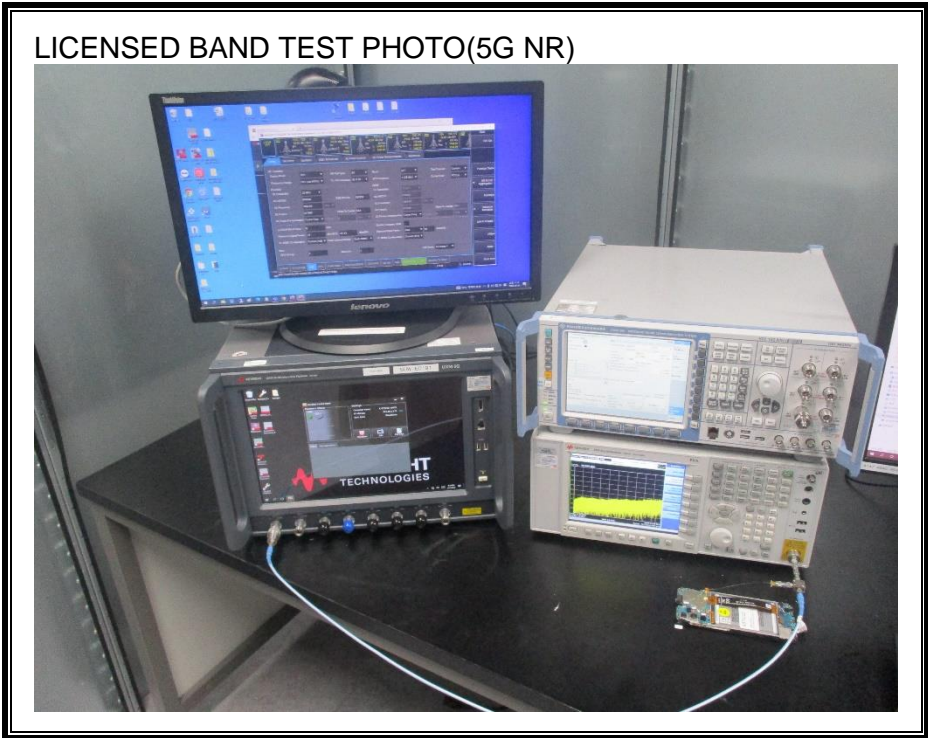

1. Appendix: LICENSED BAND SETUP PHOTOS(Conducted Test)

1) CONDUCTED RF MEASUREMENT SETUP (WWAN)

2) CONDUCTED RF MEASUREMENT SETUP (WWAN Stability)

2. Appendix: LICENSED BAND SETUP PHOTOS(Radiated Test)

1) RADIATED RF MEASUREMENT SETUP (BELOW 1 GHz, include WWAN Receiver mode)

2) RADIATED RF MEASUREMENT SETUP (ABOVE 1 GHz)

3) RADIATED RF MEASUREMENT SETUP (WWAN Receiver mode)

4) RADIATED RF MEASUREMENT SET-UP (Axis)

Z AXIS PHOTO

END OF TEST PHOTO