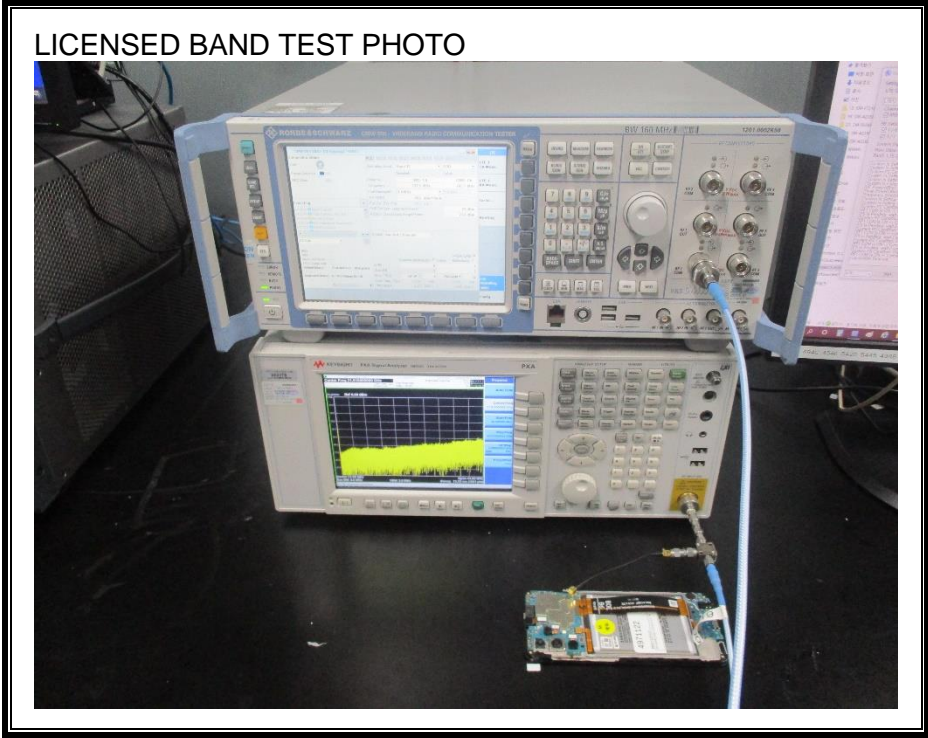

1. Appendix: LICENSED BAND SETUP PHOTOS(Conducted Test)

1) CONDUCTED RF MEASUREMENT SETUP (WWAN)

2) CONDUCTED RF MEASUREMENT SETUP (WWAN Stability)

2. Appendix: LICENSED BAND SETUP PHOTOS(Radiated Test)

1) RADIATED RF MEASUREMENT SETUP (BELOW 1 GHz, include WWAN Receiver mode)

2) RADIATED RF MEASUREMENT SETUP (ABOVE 1 GHz)

3) RADIATED RF MEASUREMENT SETUP (WWAN Receiver mode)

4) RADIATED RF MEASUREMENT SET-UP (Axis)

Z AXIS PHOTO

END OF TEST PHOTO