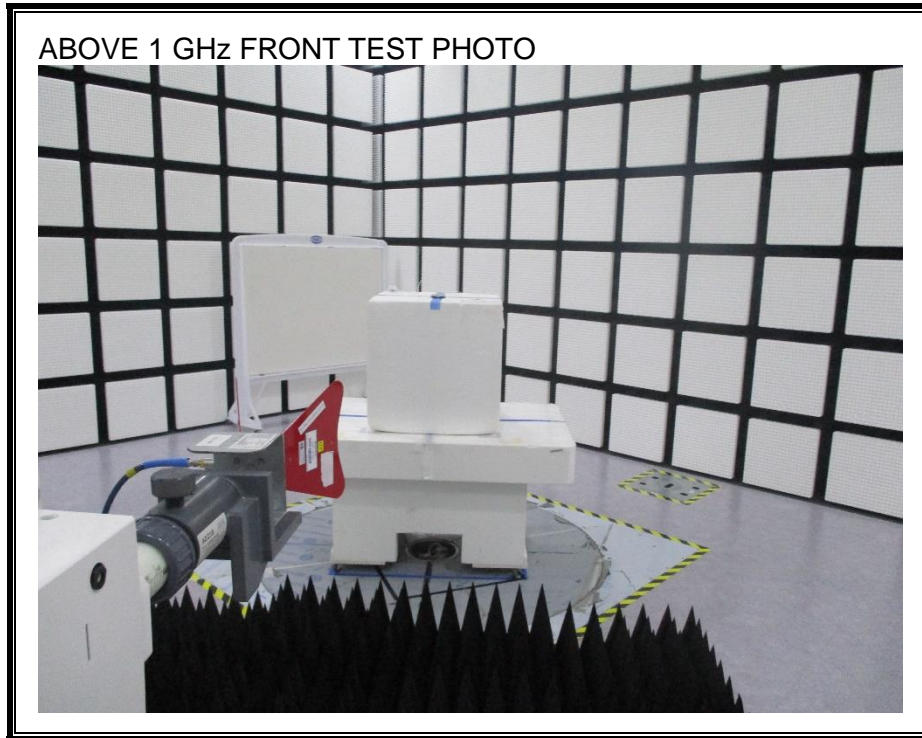

## 1) CONDUCTED RF MEASUREMENT SETUP (DTS, UNII, BLE)

## 2) CONDUCTED RF MEASUREMENT SETUP (Bluetooth)

3) **CONDUCTED RF MEASUREMENT SETUP (DFS)**

4) **CONDUCTED RF MEASUREMENT SETUP (NFC Stability)**

## 2. Appendix: UNLICENSED BAND SETUP PHOTOS(Radiated Test)

### 1) RADIATED RF MEASUREMENT SETUP (BELOW 1 GHz)

2) RADIATED RF MEASUREMENT SETUP (ABOVE 1 GHz)

3) RADIATED RF MEASUREMENT SETUP (NFC)

FACE OFF TEST PHOTO

FACE ON TEST PHOTO

4) RADIATED RF MEASUREMENT SET-UP (Axis)