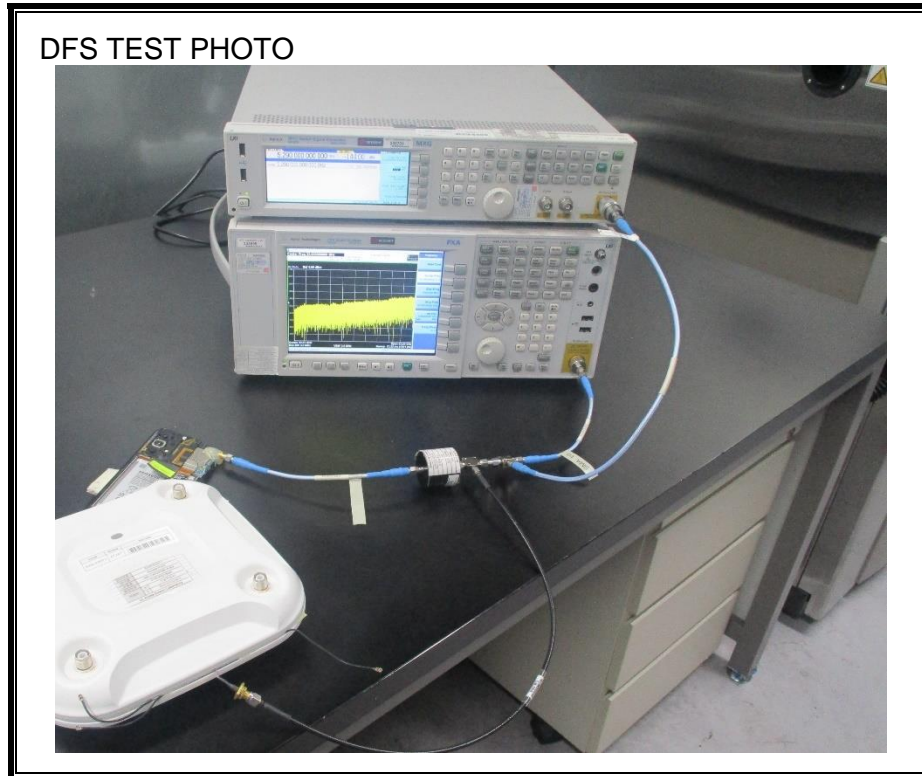

# 1. Appendix: UNLICENSED BAND SETUP PHOTOS(Conducted Test)

## 1) CONDUCTED RF MEASUREMENT SETUP (DTS, UNII, BLE)

## 2) CONDUCTED RF MEASUREMENT SETUP (Bluetooth)

3) **CONDUCTED RF MEASUREMENT SETUP (DFS)**

4) **CONDUCTED RF MEASUREMENT SETUP (NFC Stability)**

Z AXIS PHOTO

5) AC LINE CONDUCTED MEASUREMENT SETUP

AC LINE CONDUCTED FRONT TEST PHOTO

AC LINE CONDUCTED REAR TEST PHOTO

**END OF TEST PHOTO**