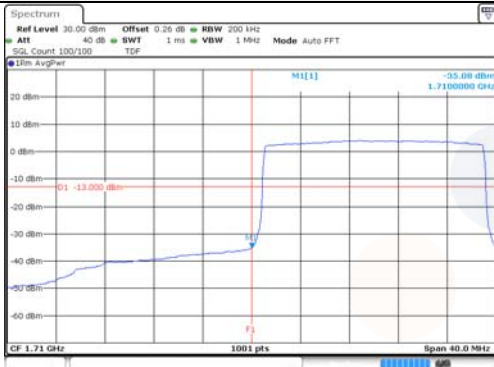

20M BW QPSK Low ch. FRB