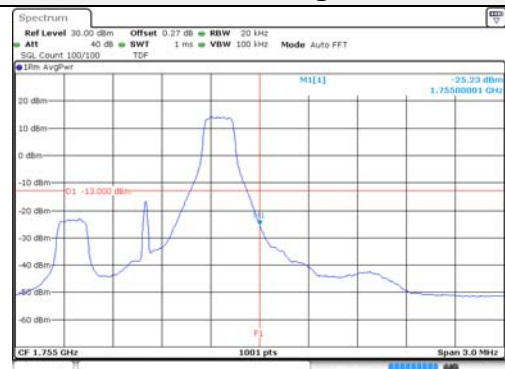

Report No.:
KR22-SRF0021
Page (169) of (269)

Test mode: LTE Band 4

1.4M BW QPSK Low ch. 1RB

1.4M BW QPSK High ch. 1RB

1.4M BW QPSK Low ch. FRB

1.4M BW QPSK High ch. FRB

1.4M BW 16QAM Low ch. 1RB

1.4M BW 16QAM High ch. 1RB