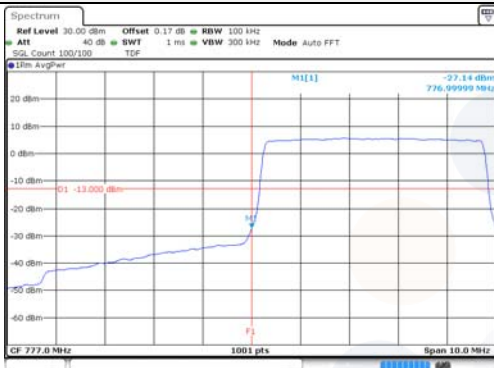

5M BW QPSK Low ch. FRB