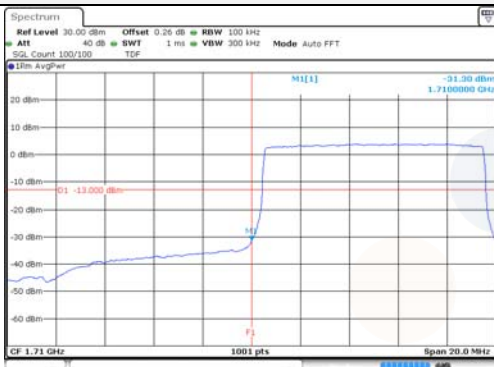

Report No.:
KR22-SRF0021
Page (172) of (269)

10M BW QPSK Low ch. 1RB

10M BW QPSK High ch. 1RB

10M BW QPSK Low ch. FRB

10M BW QPSK High ch. FRB

10M BW 16QAM Low ch. 1RB

10M BW 16QAM High ch. 1RB

10M BW 16QAM Low ch. FRB