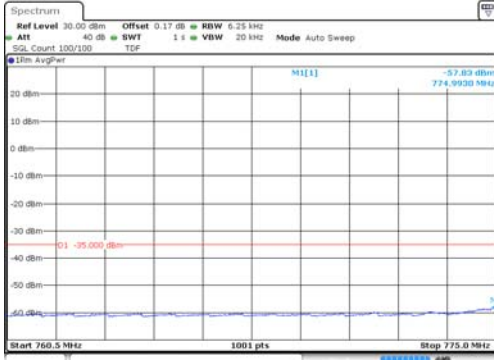

KCTL Inc.

65, Sinwon-ro, Yeongtong-gu,
Suwon-si, Gyeonggi-do, 16677, Korea
TEL: 82-31-285-0894 FAX: 82-505-299-8311
www.kctl.co.kr

Report No.:
KR22-SRF0021
Page (192) of (269)

5M BW QPSK Lower extended 1RB