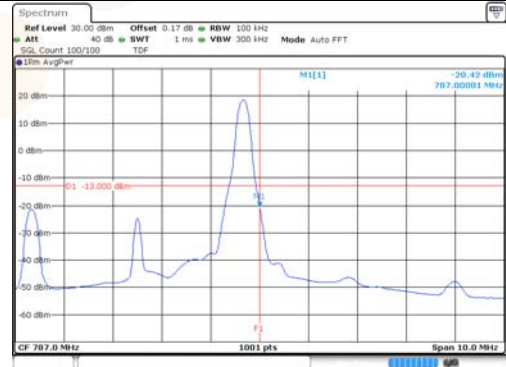

5M BW QPSK High ch. 1RB

5M BW QPSK Low ch. FRB

5M BW QPSK High ch. FRB

5M BW 16QAM Low ch. 1RB

5M BW 16QAM High ch. 1RB

5M BW 16QAM Low ch. FRB

5M BW 16QAM High ch. FRB

KCTL Inc.