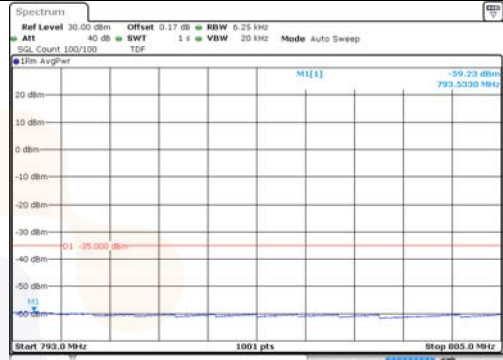

5M BW QPSK Upper extended FRB