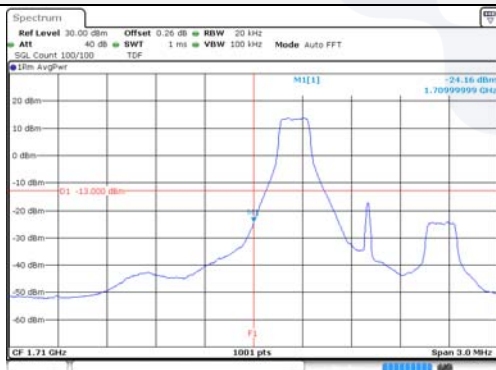

Report No.:
KR22-SRF0021
Page (169) of (269)

Test mode: LTE Band 4

1.4M BW QPSK Low ch. 1RB

1.4M BW QPSK High ch. 1RB

1.4M BW QPSK Low ch. FRB

1.4M BW QPSK High ch. FRB

1.4M BW 16QAM Low ch. 1RB

1.4M BW 16QAM High ch. 1RB