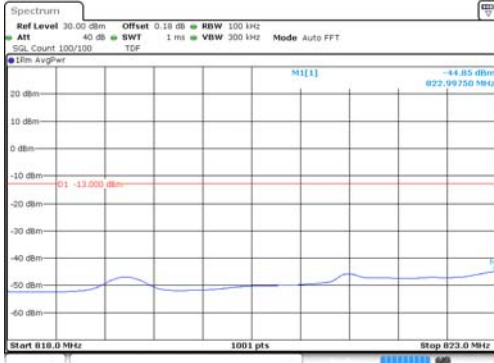

KCTL Inc.

65, Sinwon-ro, Yeongtong-gu,
Suwon-si, Gyeonggi-do, 16677, Korea
TEL: 82-31-285-0894 FAX: 82-505-299-8311
www.kctl.co.kr

Report No.:
KR22-SRF0021
Page (178) of (269)

3M BW QPSK Lower extended 1RB