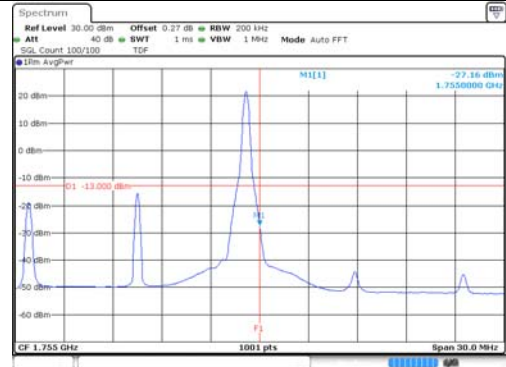

15M BW QPSK High ch. 1RB

15M BW QPSK Low ch. FRB

15M BW QPSK High ch. FRB

15M BW 16QAM Low ch. 1RB

15M BW 16QAM High ch. 1RB

15M BW 16QAM Low ch. FRB

15M BW 16QAM High ch. FRB

KCTL Inc.