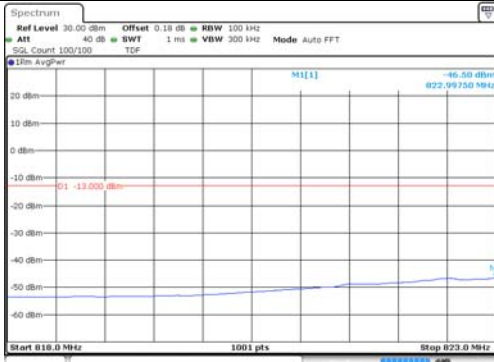

KCTL Inc.

65, Sinwon-ro, Yeongtong-gu,
Suwon-si, Gyeonggi-do, 16677, Korea
TEL: 82-31-285-0894 FAX: 82-505-299-8311
www.kctl.co.kr

Report No.:
KR22-SRF0021
Page (196) of (269)

1.4M BW QPSK Lower extended 1RB