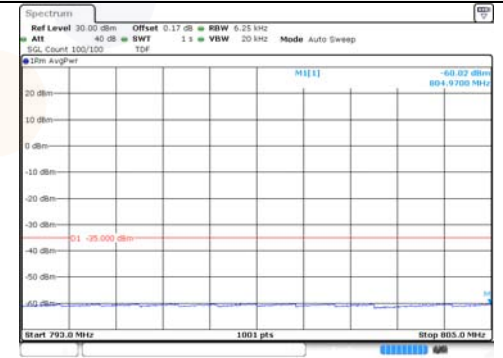

5M BW QPSK Lower extended FRB

5M BW QPSK Upper extended FRB

5M BW 16QAM Lower extended 1RB

5M BW 16QAM Upper extended 1RB

5M BW 16QAM Lower extended FRB

5M BW 16QAM Upper extended FRB

KCTL Inc.

65, Sinwon-ro, Yeongtong-gu,
Suwon-si, Gyeonggi-do, 16677, Korea
TEL: 82-31-285-0894 FAX: 82-505-299-8311
www.kctl.co.kr