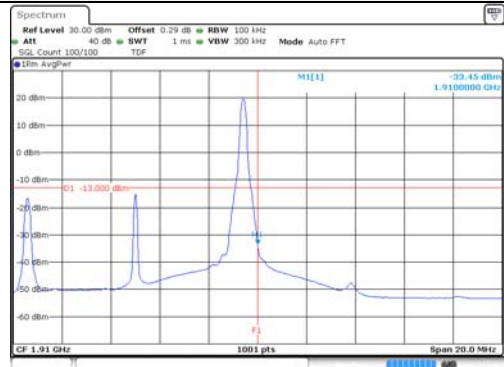

Report No.:
KR22-SRF0021
Page (166) of (269)

10M BW QPSK Low ch. 1RB

10M BW QPSK High ch. 1RB

10M BW QPSK Low ch. FRB

10M BW QPSK High ch. FRB

10M BW 16QAM Low ch. 1RB

10M BW 16QAM High ch. 1RB

10M BW 16QAM Low ch. FRB