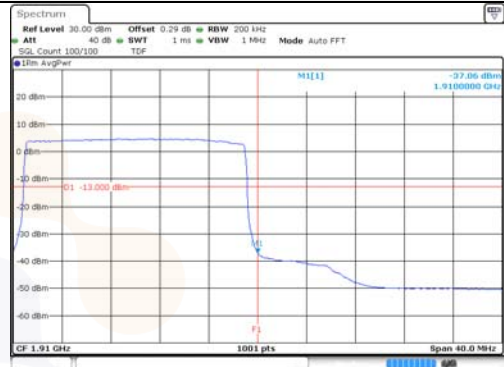

20M BW QPSK High ch. FRB