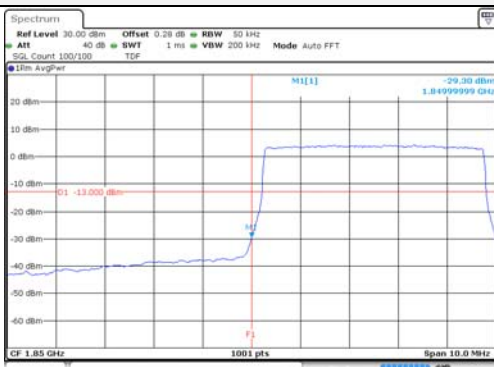

5M BW 16QAM Low ch. FRB