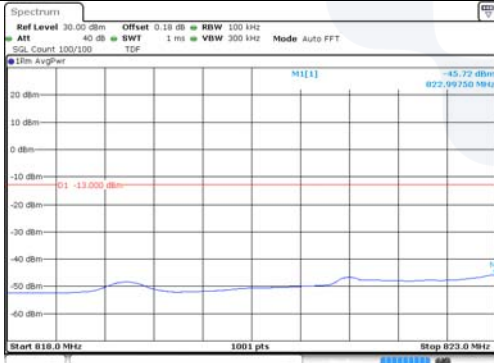

3M BW 16QAM Lower extended 1RB