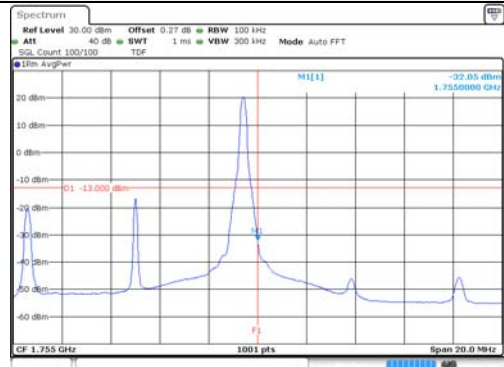

10M BW QPSK High ch. 1RB