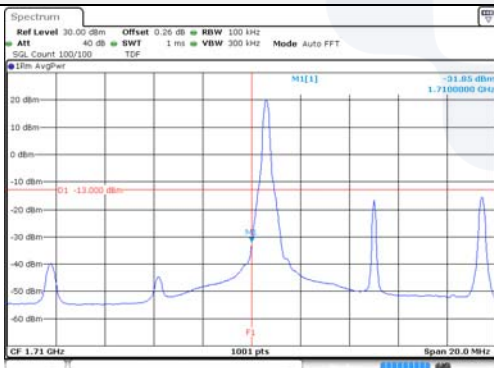

Report No.:
KR22-SRF0021
Page (172) of (269)

10M BW QPSK Low ch. 1RB

10M BW QPSK High ch. 1RB

10M BW QPSK Low ch. FRB

10M BW QPSK High ch. FRB

10M BW 16QAM Low ch. 1RB

10M BW 16QAM High ch. 1RB

10M BW 16QAM Low ch. FRB