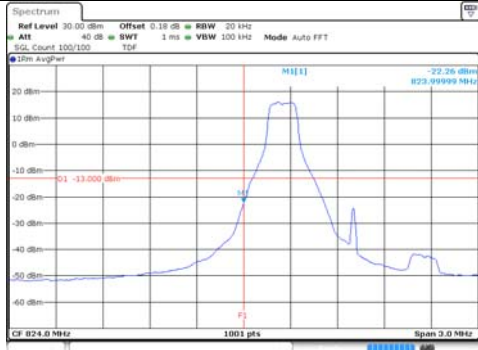

KCTL Inc.

65, Sinwon-ro, Yeongtong-gu,
Suwon-si, Gyeonggi-do, 16677, Korea
TEL: 82-31-285-0894 FAX: 82-505-299-8311
www.kctl.co.kr

Report No.:
KR22-SRF0021
Page (175) of (269)

Test mode: LTE Band 5

1.4M BW QPSK Low ch. 1RB