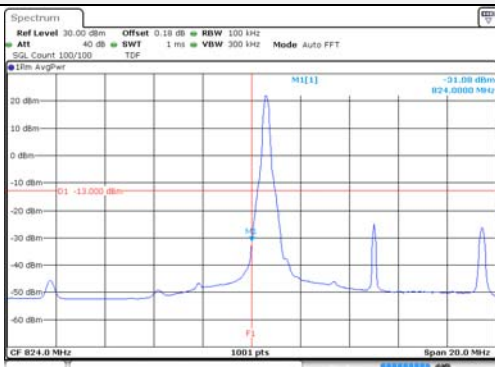

KCTL Inc.

65, Sinwon-ro, Yeongtong-gu,
Suwon-si, Gyeonggi-do, 16677, Korea
TEL: 82-31-285-0894 FAX: 82-505-299-8311
www.kctl.co.kr

Report No.:
KR22-SRF0021
Page (181) of (269)

10M BW QPSK Low ch. 1RB