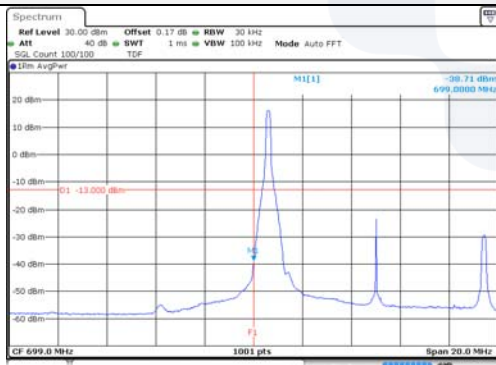

Report No.:
KR22-SRF0021
Page (189) of (269)

10M BW QPSK Low ch. 1RB

10M BW QPSK High ch. 1RB

10M BW QPSK Low ch. FRB

10M BW QPSK High ch. FRB

10M BW 16QAM Low ch. 1RB

10M BW 16QAM High ch. 1RB

10M BW 16QAM Low ch. FRB