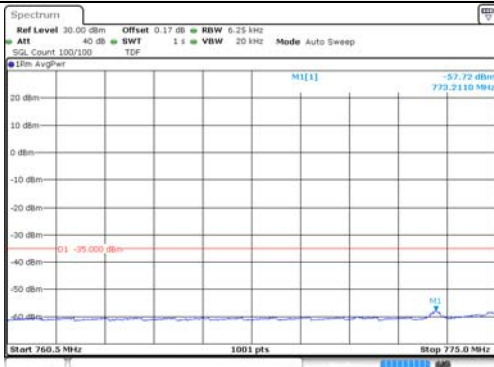

10M BW 16QAM Upper FRB

KCTL Inc.

65, Sinwon-ro, Yeongtong-gu,
Suwon-si, Gyeonggi-do, 16677, Korea
TEL: 82-31-285-0894 FAX: 82-505-299-8311
www.kctl.co.kr

Report No.:
KR22-SRF0021
Page (194) of (269)

10M BW QPSK Lower extended 1RB