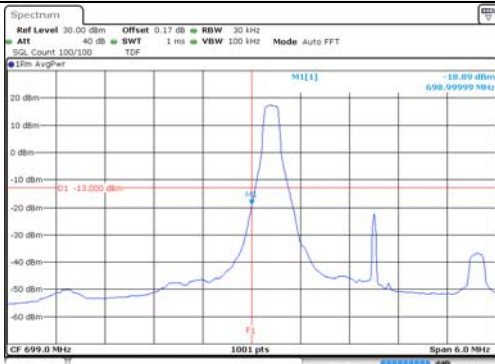

KCTL Inc.

65, Sinwon-ro, Yeongtong-gu,
Suwon-si, Gyeonggi-do, 16677, Korea
TEL: 82-31-285-0894 FAX: 82-505-299-8311
www.kctl.co.kr

Report No.:
KR22-SRF0021
Page (185) of (269)

3M BW QPSK Low ch. 1RB