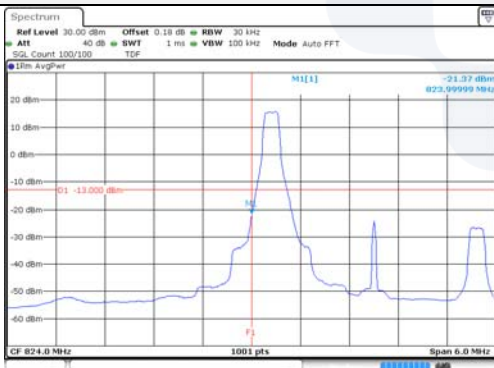

3M BW 16QAM Low ch. 1RB