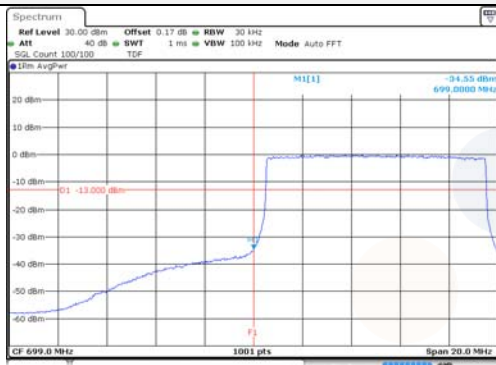

Report No.:
KR22-SRF0021
Page (189) of (269)

10M BW QPSK Low ch. 1RB

10M BW QPSK High ch. 1RB

10M BW QPSK Low ch. FRB

10M BW QPSK High ch. FRB

10M BW 16QAM Low ch. 1RB

10M BW 16QAM High ch. 1RB

10M BW 16QAM Low ch. FRB