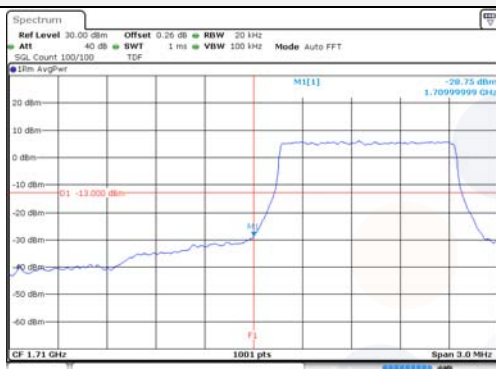

Report No.:
KR22-SRF0021
Page (169) of (269)

Test mode: LTE Band 4

1.4M BW QPSK Low ch. 1RB

1.4M BW QPSK High ch. 1RB

1.4M BW QPSK Low ch. FRB

1.4M BW QPSK High ch. FRB

1.4M BW 16QAM Low ch. 1RB

1.4M BW 16QAM High ch. 1RB