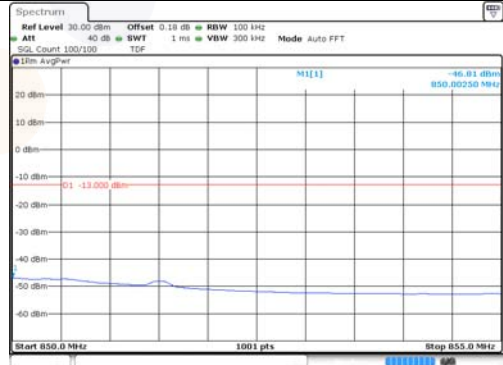

1.4M BW QPSK Lower extended 1RB

1.4M BW QPSK Upper extended 1RB

1.4M BW QPSK Lower extended FRB

1.4M BW QPSK Upper extended FRB

1.4M BW 16QAM Lower extended 1RB

1.4M BW 16QAM Upper extended 1RB

1.4M BW 16QAM Lower extended FRB