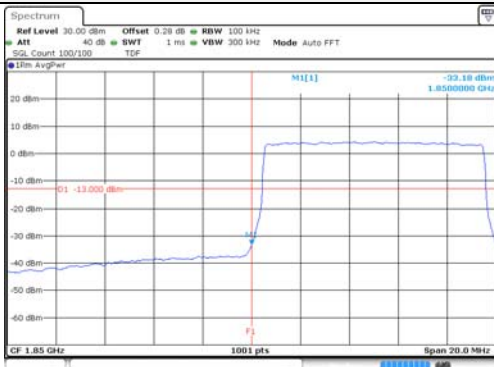

Report No.:
KR22-SRF0021
Page (166) of (269)

10M BW QPSK Low ch. 1RB

10M BW QPSK High ch. 1RB

10M BW QPSK Low ch. FRB

10M BW QPSK High ch. FRB

10M BW 16QAM Low ch. 1RB

10M BW 16QAM High ch. 1RB

10M BW 16QAM Low ch. FRB