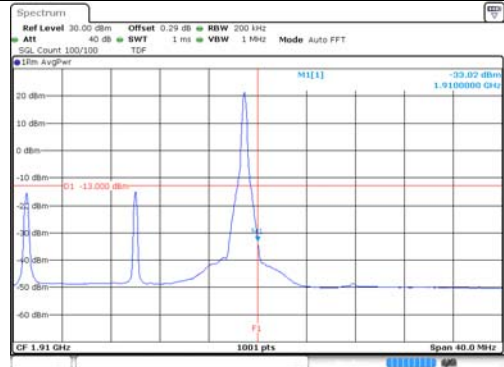

20M BW QPSK High ch. 1RB