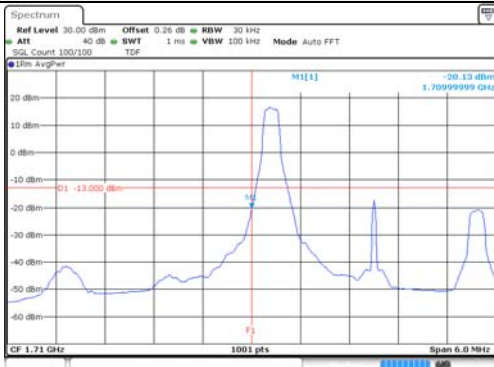

KCTL Inc.

65, Sinwon-ro, Yeongtong-gu,
Suwon-si, Gyeonggi-do, 16677, Korea
TEL: 82-31-285-0894 FAX: 82-505-299-8311
www.kctl.co.kr

Report No.:
KR22-SRF0021
Page (170) of (269)

3M BW QPSK Low ch. 1RB