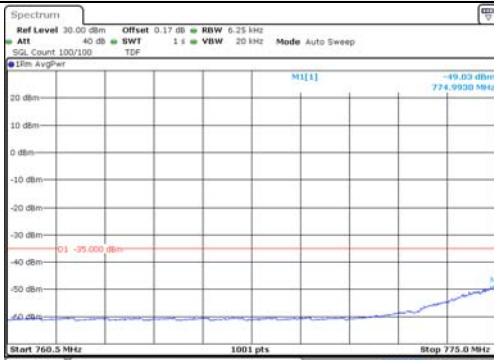

5M BW QPSK Lower extended FRB

5M BW QPSK Upper extended FRB

5M BW 16QAM Lower extended 1RB

5M BW 16QAM Upper extended 1RB

5M BW 16QAM Lower extended FRB

5M BW 16QAM Upper extended FRB

KCTL Inc.

65, Sinwon-ro, Yeongtong-gu,
Suwon-si, Gyeonggi-do, 16677, Korea
TEL: 82-31-285-0894 FAX: 82-505-299-8311
www.kctl.co.kr