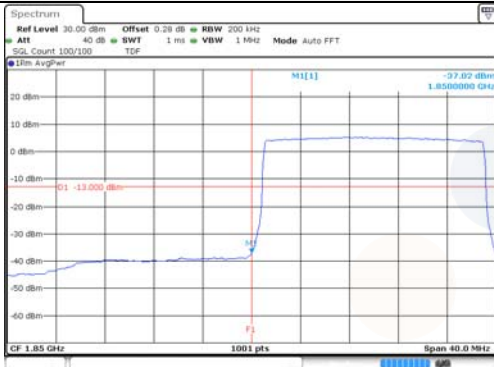

20M BW QPSK Low ch. FRB