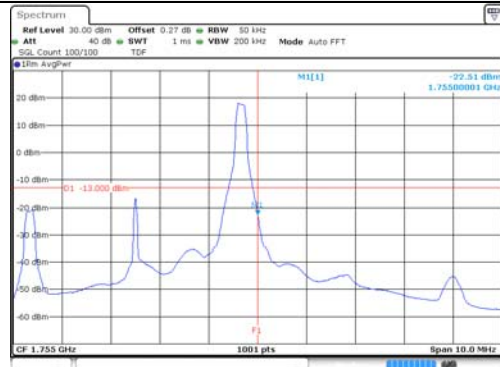

KCTL Inc.

65, Sinwon-ro, Yeongtong-gu,
Suwon-si, Gyeonggi-do, 16677, Korea
TEL: 82-31-285-0894 FAX: 82-505-299-8311
www.kctl.co.kr

Report No.:
KR22-SRF0021
Page (171) of (269)

5M BW QPSK Low ch. 1RB

5M BW QPSK High ch. 1RB