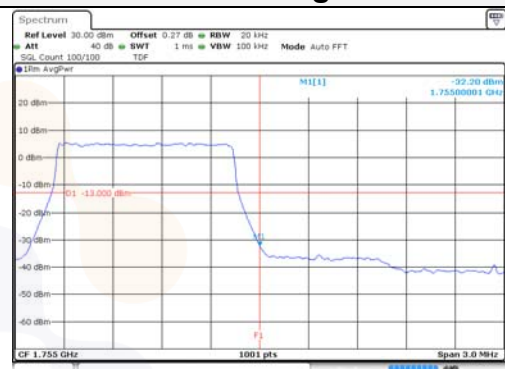

Report No.:
KR22-SRF0021
Page (169) of (269)

Test mode: LTE Band 4

1.4M BW QPSK Low ch. 1RB

1.4M BW QPSK High ch. 1RB

1.4M BW QPSK Low ch. FRB

1.4M BW QPSK High ch. FRB

1.4M BW 16QAM Low ch. 1RB

1.4M BW 16QAM High ch. 1RB