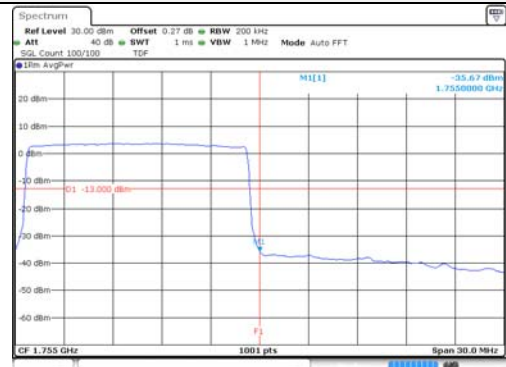

15M BW QPSK High ch. 1RB

15M BW QPSK Low ch. FRB

15M BW QPSK High ch. FRB

15M BW 16QAM Low ch. 1RB

15M BW 16QAM High ch. 1RB

15M BW 16QAM Low ch. FRB

15M BW 16QAM High ch. FRB

KCTL Inc.