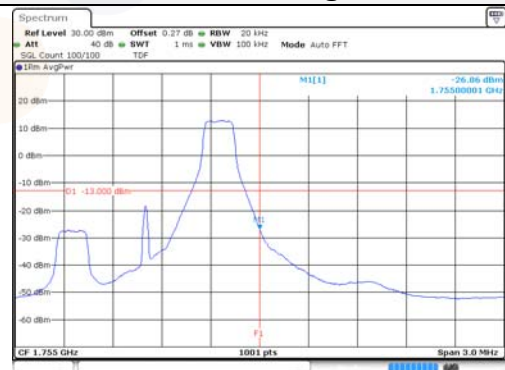

Report No.:
KR22-SRF0021
Page (169) of (269)

Test mode: LTE Band 4

1.4M BW QPSK Low ch. 1RB

1.4M BW QPSK High ch. 1RB

1.4M BW QPSK Low ch. FRB

1.4M BW QPSK High ch. FRB

1.4M BW 16QAM Low ch. 1RB

1.4M BW 16QAM High ch. 1RB