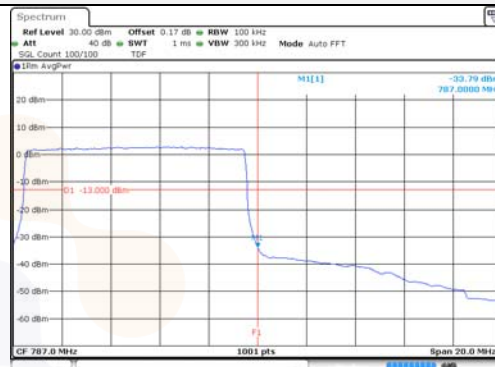

10M BW QPSK Upper FRB