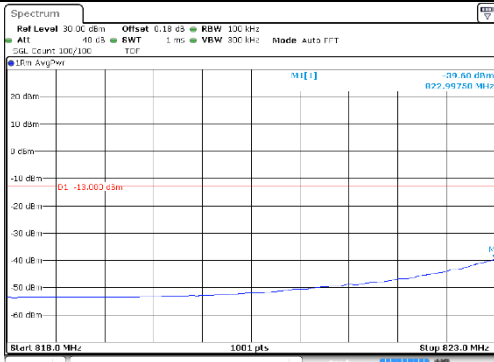

1.4M BW QPSK Lower extended FRB

1.4M BW QPSK Upper extended FRB

1.4M BW 16QAM Lower extended 1RB

1.4M BW 16QAM Upper extended 1RB

1.4M BW 16QAM Lower extended FRB

1.4M BW 16QAM Upper extended FRB

KCTL Inc.

65, Sinwon-ro, Yeongtong-gu,
Suwon-si, Gyeonggi-do, 16677, Korea
TEL: 82-31-285-0894 FAX: 82-505-299-8311
www.kctl.co.kr