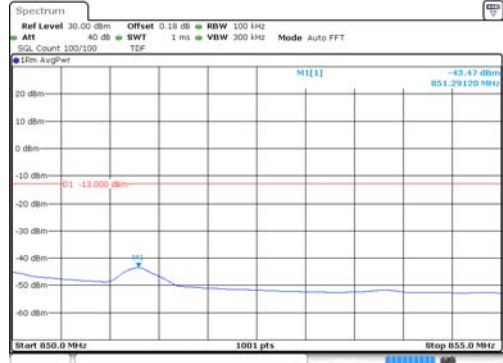

3M BW QPSK Upper extended 1RB