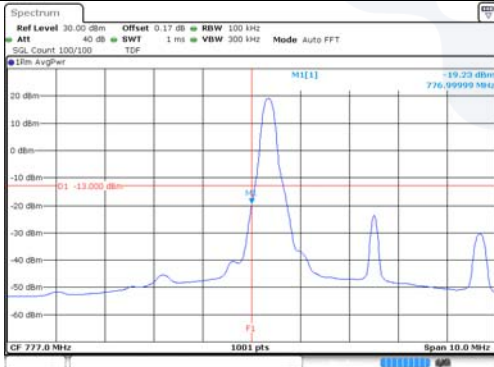

5M BW QPSK High ch. 1RB

5M BW QPSK Low ch. FRB

5M BW QPSK High ch. FRB

5M BW 16QAM Low ch. 1RB

5M BW 16QAM High ch. 1RB

5M BW 16QAM Low ch. FRB

5M BW 16QAM High ch. FRB

KCTL Inc.