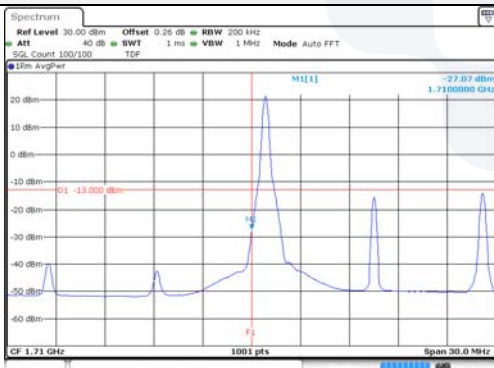

15M BW QPSK High ch. 1RB

15M BW QPSK Low ch. FRB

15M BW QPSK High ch. FRB

15M BW 16QAM Low ch. 1RB

15M BW 16QAM High ch. 1RB

15M BW 16QAM Low ch. FRB

15M BW 16QAM High ch. FRB

KCTL Inc.