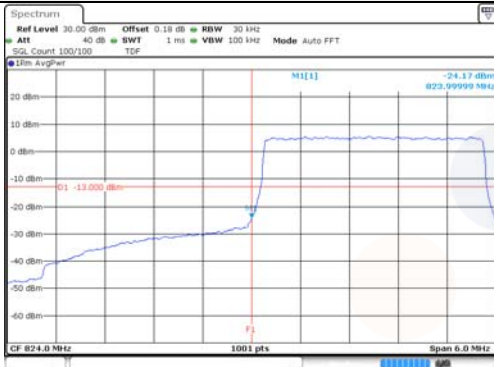

3M BW QPSK Low ch. FRB