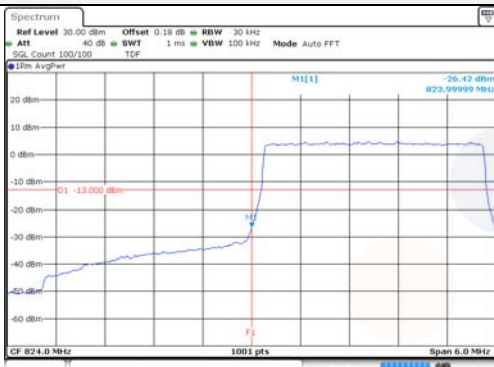

3M BW QPSK Low ch. FRB