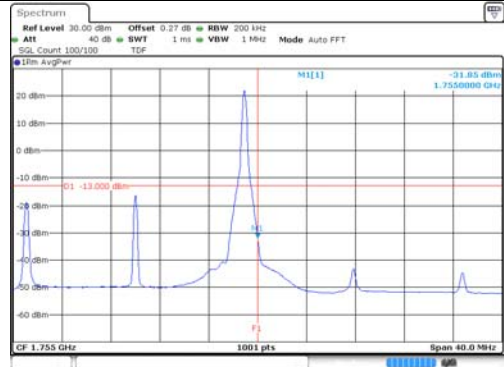

20M BW QPSK High ch. 1RB