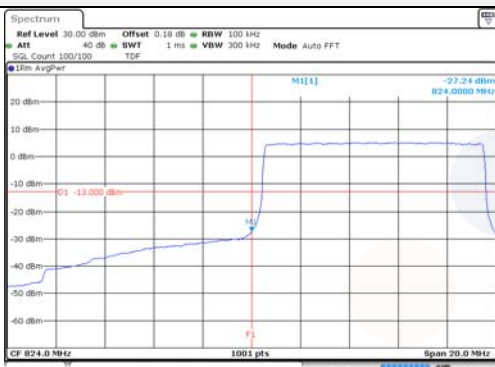

10M BW QPSK Low ch. FRB