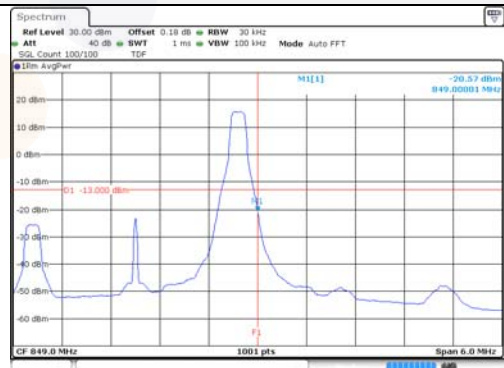

3M BW 16QAM High ch. 1RB