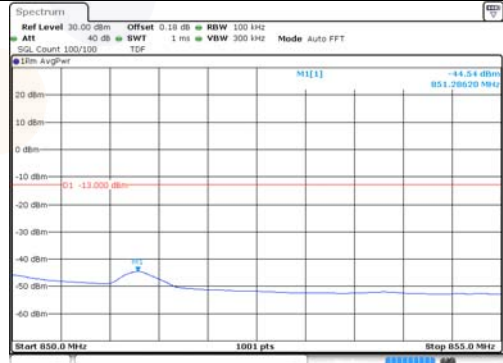

3M BW 16QAM Upper extended 1RB