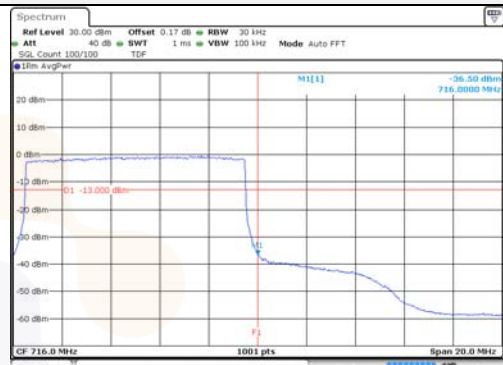

Report No.:
KR22-SRF0021
Page (189) of (269)

10M BW QPSK Low ch. 1RB

10M BW QPSK High ch. 1RB

10M BW QPSK Low ch. FRB

10M BW QPSK High ch. FRB

10M BW 16QAM Low ch. 1RB

10M BW 16QAM High ch. 1RB

10M BW 16QAM Low ch. FRB