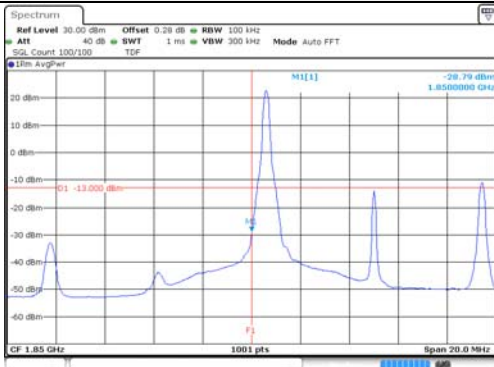

KCTL Inc.

65, Sinwon-ro, Yeongtong-gu,
Suwon-si, Gyeonggi-do, 16677, Korea
TEL: 82-31-285-0894 FAX: 82-505-299-8311
www.kctl.co.kr

Report No.:
KR22-SRF0021
Page (166) of (269)

10M BW QPSK Low ch. 1RB