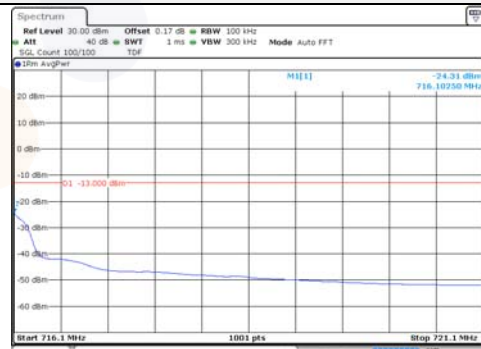

1.4M BW QPSK Lower extended FRB

1.4M BW QPSK Upper extended FRB

1.4M BW 16QAM Lower extended 1RB

1.4M BW 16QAM Upper extended 1RB

1.4M BW 16QAM Lower extended FRB

1.4M BW 16QAM Upper extended FRB

KCTL Inc.

65, Sinwon-ro, Yeongtong-gu,
Suwon-si, Gyeonggi-do, 16677, Korea
TEL: 82-31-285-0894 FAX: 82-505-299-8311
www.kctl.co.kr