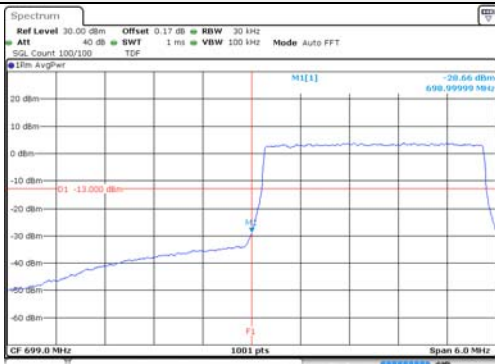

Report No.:
KR22-SRF0021
Page (185) of (269)

3M BW QPSK Low ch. 1RB

3M BW QPSK High ch. 1RB

3M BW QPSK Low ch. FRB

3M BW QPSK High ch. FRB

3M BW 16QAM Low ch. 1RB

3M BW 16QAM High ch. 1RB

3M BW 16QAM Low ch. FRB