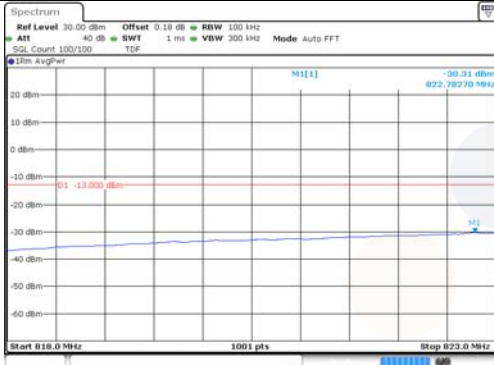

10M BW QPSK Lower extended FRB