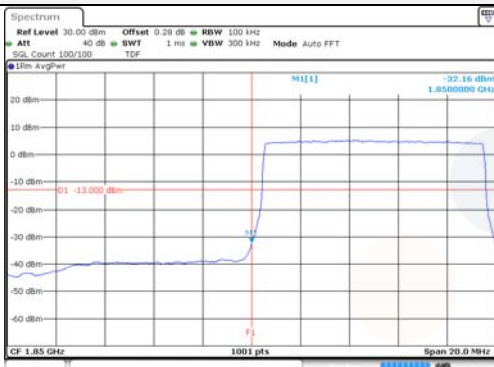

Report No.:
KR22-SRF0021
Page (166) of (269)

10M BW QPSK Low ch. 1RB

10M BW QPSK High ch. 1RB

10M BW QPSK Low ch. FRB

10M BW QPSK High ch. FRB

10M BW 16QAM Low ch. 1RB

10M BW 16QAM High ch. 1RB

10M BW 16QAM Low ch. FRB