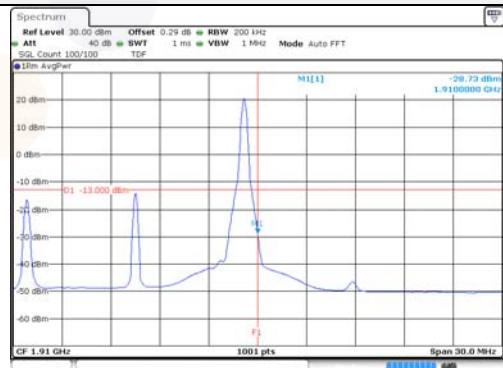

15M BW QPSK High ch. 1RB

15M BW QPSK Low ch. FRB

15M BW QPSK High ch. FRB

15M BW 16QAM Low ch. 1RB

15M BW 16QAM High ch. 1RB

15M BW 16QAM Low ch. FRB

15M BW 16QAM High ch. FRB

KCTL Inc.