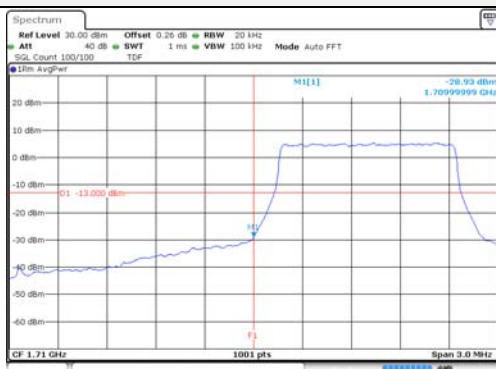

1.4M BW 16QAM Low ch. FRB