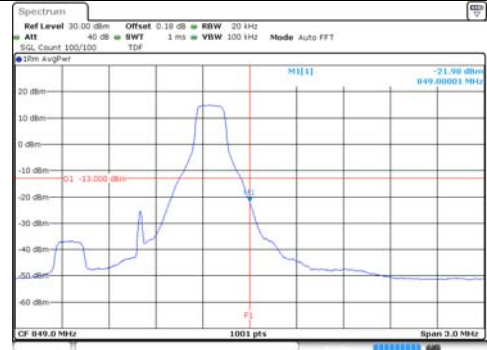

Report No.:
KR22-SRF0021
Page (175) of (269)

Test mode: LTE Band 5

1.4M BW QPSK Low ch. 1RB

1.4M BW QPSK High ch. 1RB

1.4M BW QPSK Low ch. FRB

1.4M BW QPSK High ch. FRB

1.4M BW 16QAM Low ch. 1RB

1.4M BW 16QAM High ch. 1RB