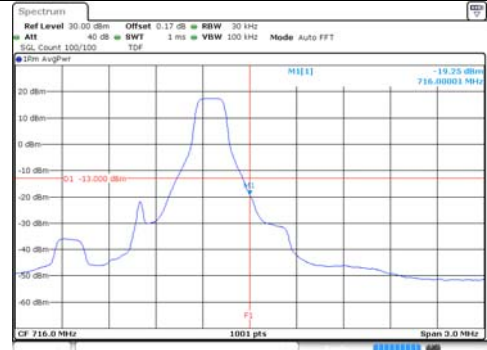

1.4M BW QPSK High ch. 1RB