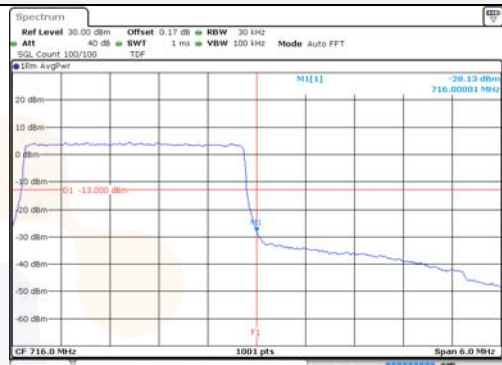

3M BW QPSK High ch. FRB