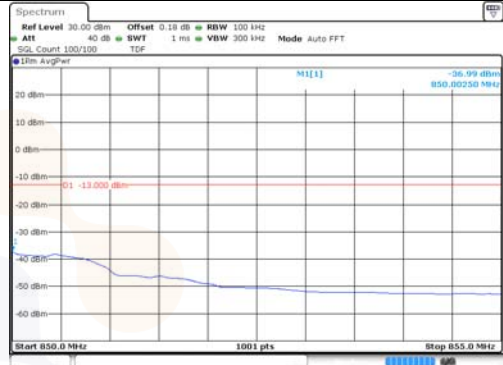

1.4M BW QPSK Lower extended 1RB

1.4M BW QPSK Upper extended 1RB

1.4M BW QPSK Lower extended FRB

1.4M BW QPSK Upper extended FRB

1.4M BW 16QAM Lower extended 1RB

1.4M BW 16QAM Upper extended 1RB

1.4M BW 16QAM Lower extended FRB