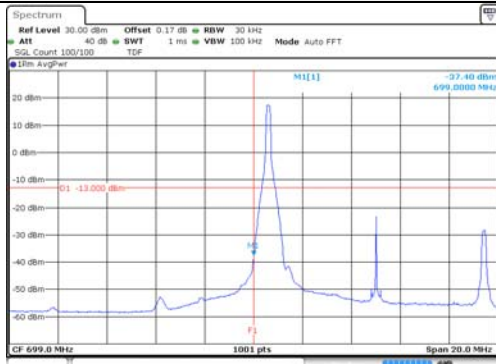

KCTL Inc.

65, Sinwon-ro, Yeongtong-gu,
Suwon-si, Gyeonggi-do, 16677, Korea
TEL: 82-31-285-0894 FAX: 82-505-299-8311
www.kctl.co.kr

Report No.:
KR22-SRF0021
Page (189) of (269)

10M BW QPSK Low ch. 1RB