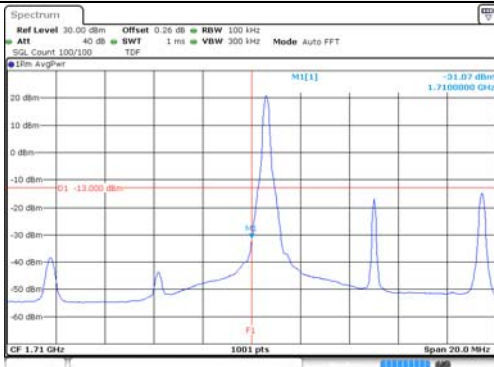

KCTL Inc.

65, Sinwon-ro, Yeongtong-gu,
Suwon-si, Gyeonggi-do, 16677, Korea
TEL: 82-31-285-0894 FAX: 82-505-299-8311
www.kctl.co.kr

Report No.:
KR22-SRF0021
Page (172) of (269)

10M BW QPSK Low ch. 1RB