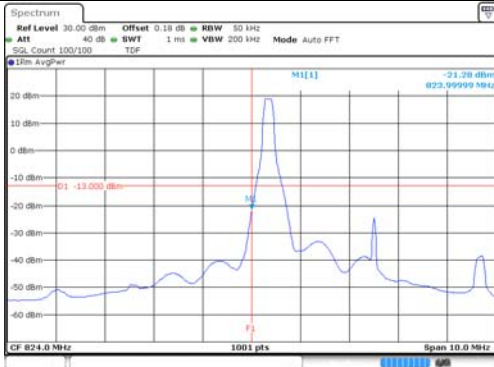

KCTL Inc.

65, Sinwon-ro, Yeongtong-gu,
Suwon-si, Gyeonggi-do, 16677, Korea
TEL: 82-31-285-0894 FAX: 82-505-299-8311
www.kctl.co.kr

Report No.:
KR22-SRF0021
Page (179) of (269)

5M BW QPSK Low ch. 1RB