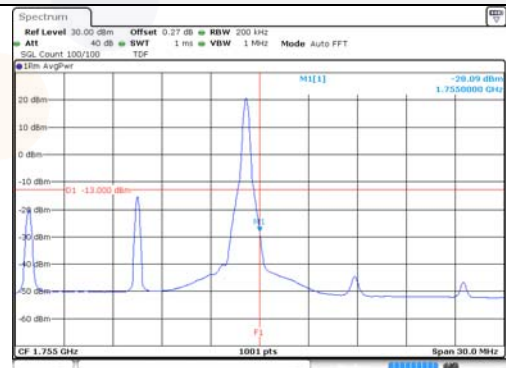

15M BW QPSK High ch. 1RB

15M BW QPSK Low ch. FRB

15M BW QPSK High ch. FRB

15M BW 16QAM Low ch. 1RB

15M BW 16QAM High ch. 1RB

15M BW 16QAM Low ch. FRB

15M BW 16QAM High ch. FRB

KCTL Inc.