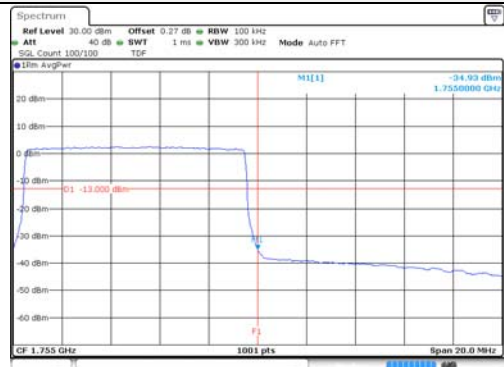

10M BW 16QAM High ch. FRB