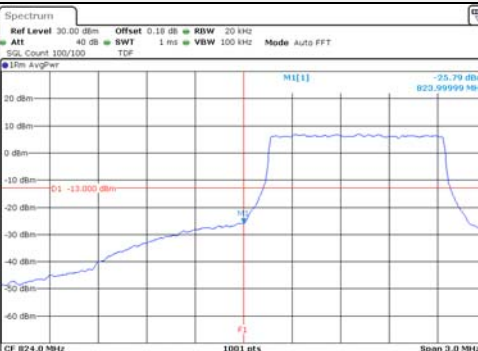

1.4M BW 16QAM Low ch. FRB