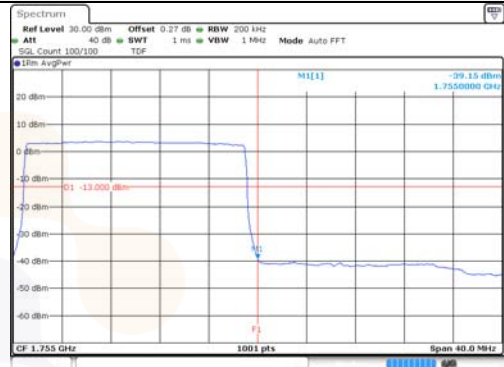

20M BW QPSK High ch. FRB