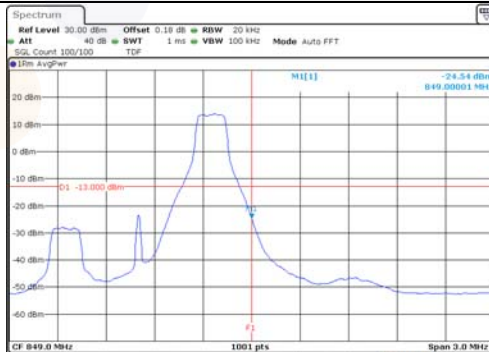

1.4M BW QPSK High ch. 1RB

1.4M BW QPSK Low ch. FRB

1.4M BW QPSK High ch. FRB

1.4M BW 16QAM Low ch. 1RB

1.4M BW 16QAM High ch. 1RB

1.4M BW 16QAM Low ch. FRB

1.4M BW 16QAM High ch. FRB

KCTL Inc.