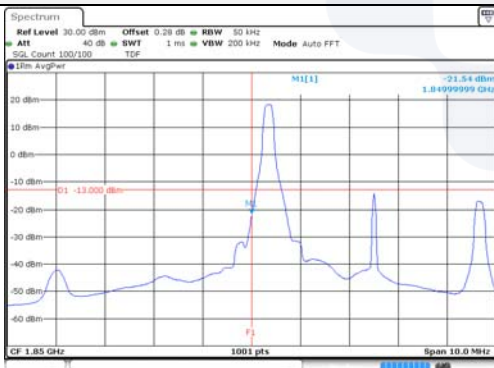

5M BW 16QAM Low ch. 1RB