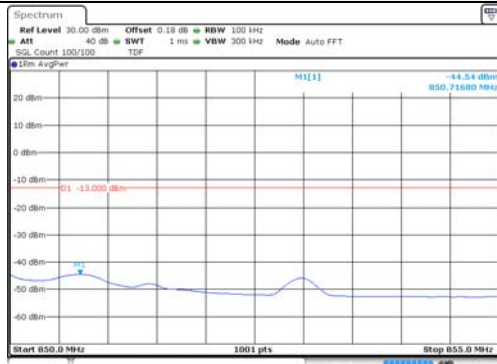

5M BW QPSK Upper extended 1RB