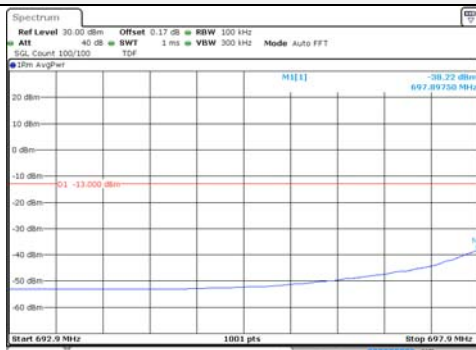

1.4M BW QPSK Lower extended FRB

1.4M BW QPSK Upper extended FRB

1.4M BW 16QAM Lower extended 1RB

1.4M BW 16QAM Upper extended 1RB

1.4M BW 16QAM Lower extended FRB

1.4M BW 16QAM Upper extended FRB

KCTL Inc.

65, Sinwon-ro, Yeongtong-gu,
Suwon-si, Gyeonggi-do, 16677, Korea
TEL: 82-31-285-0894 FAX: 82-505-299-8311
www.kctl.co.kr