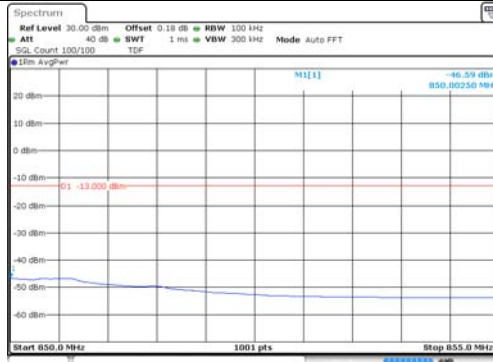

65, Sinwon-ro, Yeongtong-gu,
Suwon-si, Gyeonggi-do, 16677, Korea
TEL: 82-31-285-0894 FAX: 82-505-299-8311
www.kctl.co.kr

Report No.:
KR22-SRF0021
Page (196) of (269)

1.4M BW QPSK Lower extended 1RB

1.4M BW QPSK Upper extended 1RB