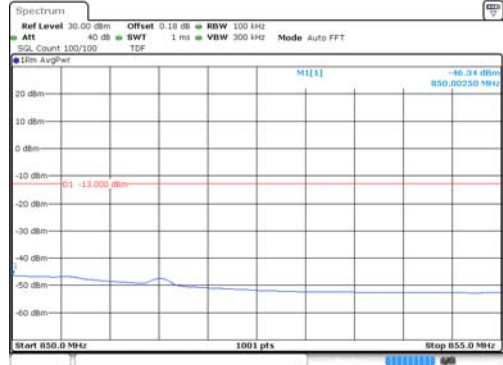

1.4M BW QPSK Upper extended 1RB