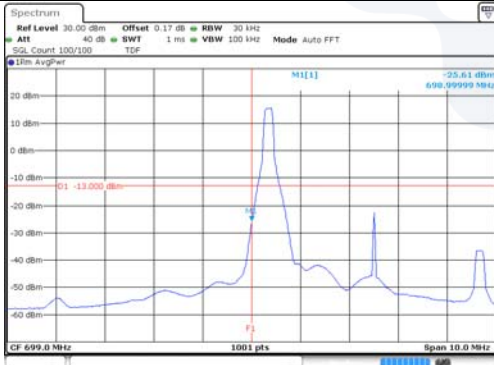

5M BW QPSK High ch. 1RB

5M BW QPSK Low ch. FRB

5M BW QPSK High ch. FRB

5M BW 16QAM Low ch. 1RB

5M BW 16QAM High ch. 1RB

5M BW 16QAM Low ch. FRB

5M BW 16QAM High ch. FRB

KCTL Inc.