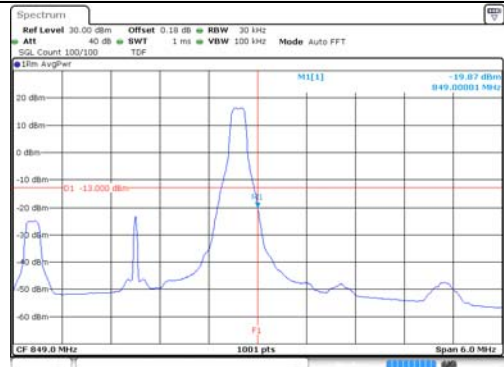

3M BW QPSK High ch. 1RB