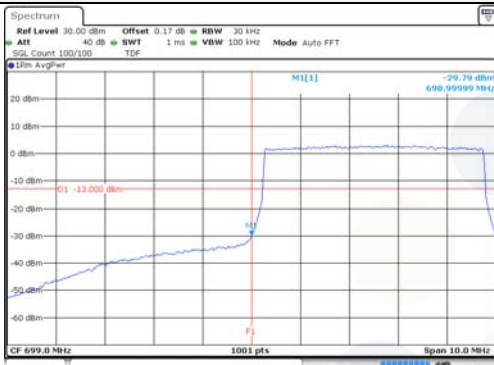

5M BW QPSK Low ch. FRB