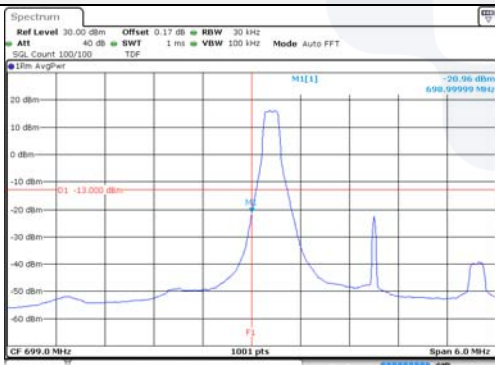

3M BW 16QAM Low ch. 1RB