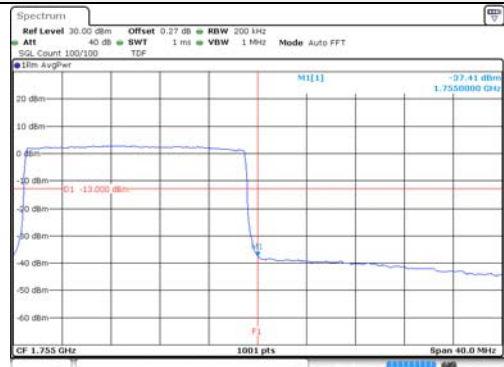

20M BW 16QAM High ch. FRB