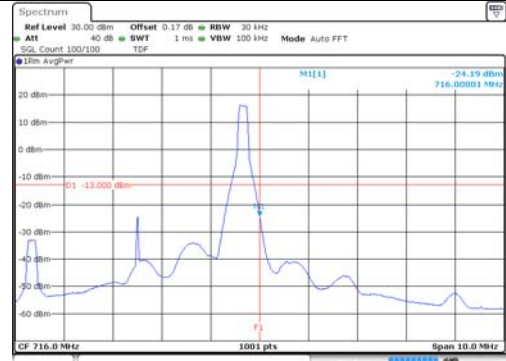

5M BW QPSK High ch. 1RB