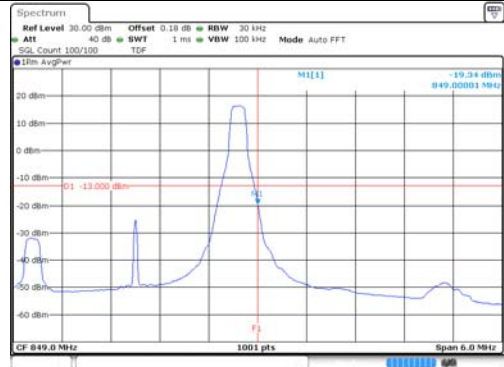

3M BW QPSK High ch. 1RB