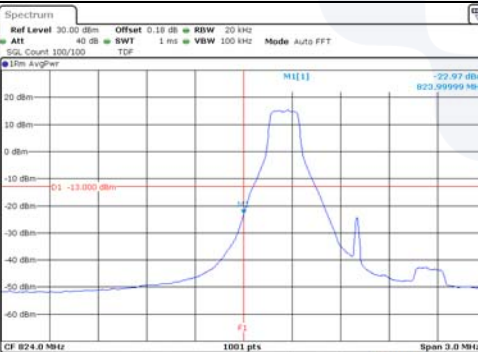

Report No.:
KR22-SRF0021
Page (175) of (269)

Test mode: LTE Band 5

1.4M BW QPSK Low ch. 1RB

1.4M BW QPSK High ch. 1RB

1.4M BW QPSK Low ch. FRB

1.4M BW QPSK High ch. FRB

1.4M BW 16QAM Low ch. 1RB

1.4M BW 16QAM High ch. 1RB