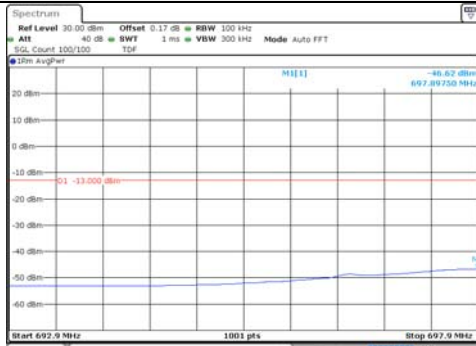

KCTL Inc.

65, Sinwon-ro, Yeongtong-gu,
Suwon-si, Gyeonggi-do, 16677, Korea
TEL: 82-31-285-0894 FAX: 82-505-299-8311
www.kctl.co.kr

Report No.:
KR22-SRF0021
Page (184) of (269)

1.4M BW QPSK Lower extended 1RB