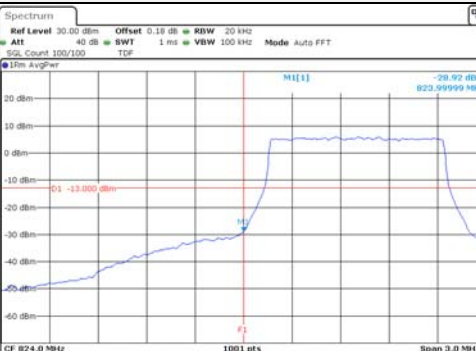

1.4M BW QPSK High ch. 1RB

1.4M BW QPSK Low ch. FRB

1.4M BW QPSK High ch. FRB

1.4M BW 16QAM Low ch. 1RB

1.4M BW 16QAM High ch. 1RB

1.4M BW 16QAM Low ch. FRB

1.4M BW 16QAM High ch. FRB

KCTL Inc.