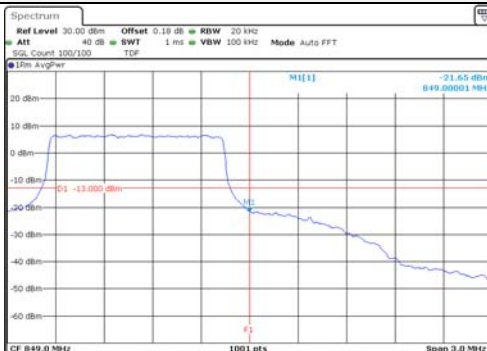

1.4M BW 16QAM High ch. FRB