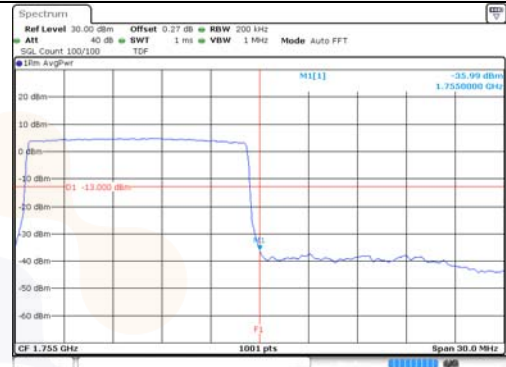

15M BW QPSK High ch. FRB