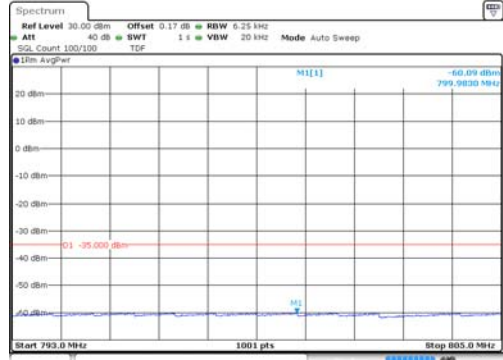

65, Sinwon-ro, Yeongtong-gu,
Suwon-si, Gyeonggi-do, 16677, Korea
TEL: 82-31-285-0894 FAX: 82-505-299-8311
www.kctl.co.kr

Report No.:
KR22-SRF0021
Page (192) of (269)

5M BW QPSK Lower extended 1RB

5M BW QPSK Upper extended 1RB