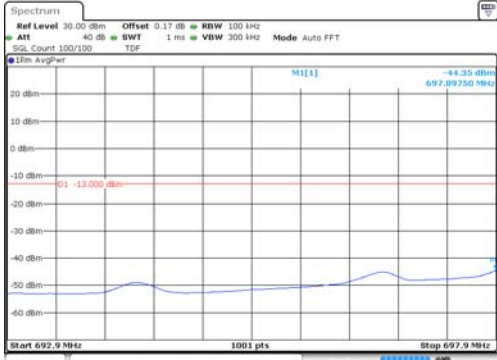

KCTL Inc.

65, Sinwon-ro, Yeongtong-gu,
Suwon-si, Gyeonggi-do, 16677, Korea
TEL: 82-31-285-0894 FAX: 82-505-299-8311
www.kctl.co.kr

Report No.:
KR22-SRF0021
Page (186) of (269)

3M BW QPSK Lower extended 1RB