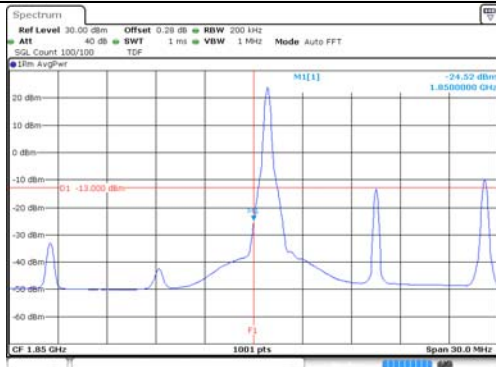

KCTL Inc.

65, Sinwon-ro, Yeongtong-gu,
Suwon-si, Gyeonggi-do, 16677, Korea
TEL: 82-31-285-0894 FAX: 82-505-299-8311
www.kctl.co.kr

Report No.:
KR22-SRF0021
Page (167) of (269)

15M BW QPSK Low ch. 1RB