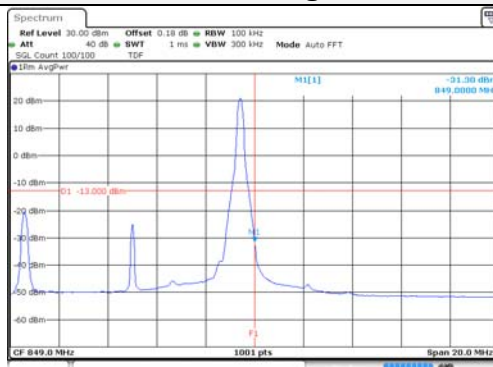

10M BW QPSK High ch. 1RB