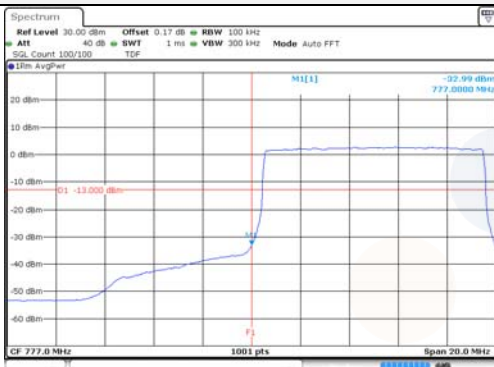

10M BW QPSK Lower FRB