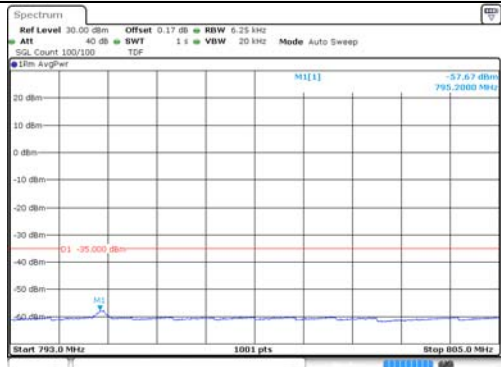

10M BW QPSK Upper extended 1RB