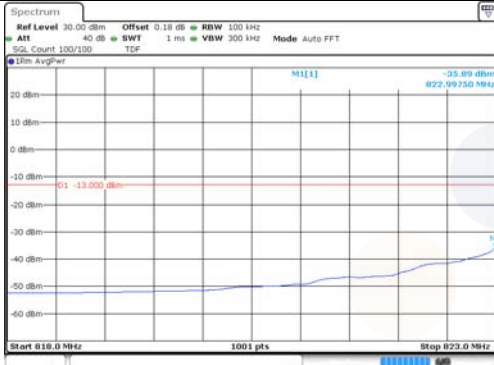

1.4M BW QPSK Lower extended FRB