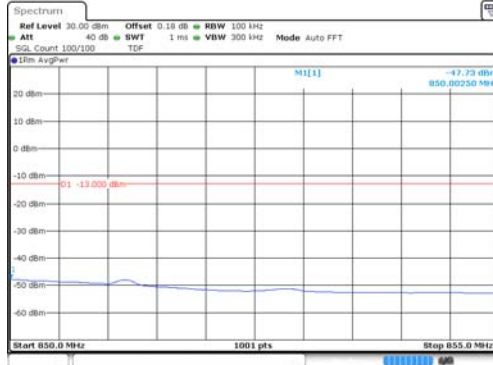

10M BW QPSK Upper extended 1RB