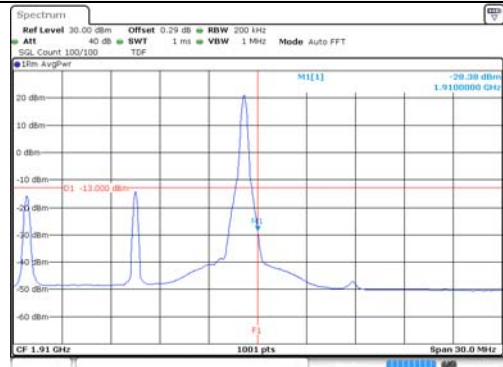

15M BW QPSK High ch. 1RB

15M BW QPSK Low ch. FRB

15M BW QPSK High ch. FRB

15M BW 16QAM Low ch. 1RB

15M BW 16QAM High ch. 1RB

15M BW 16QAM Low ch. FRB

15M BW 16QAM High ch. FRB

KCTL Inc.