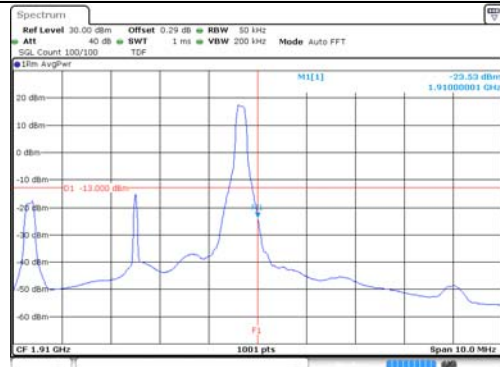

5M BW QPSK High ch. 1RB