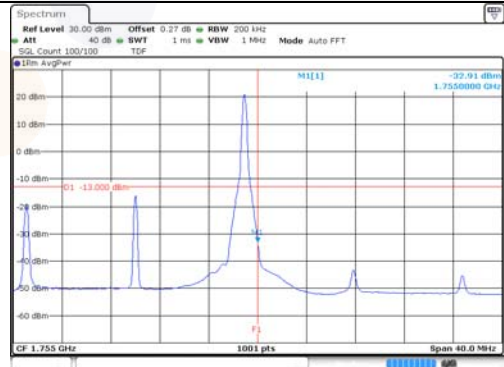

20M BW QPSK Low ch. FRB

20M BW QPSK High ch. FRB

20M BW 16QAM Low ch. 1RB

20M BW 16QAM High ch. 1RB

20M BW 16QAM Low ch. FRB

20M BW 16QAM High ch. FRB

KCTL Inc.

65, Sinwon-ro, Yeongtong-gu,
Suwon-si, Gyeonggi-do, 16677, Korea
TEL: 82-31-285-0894 FAX: 82-505-299-8311
www.kctl.co.kr