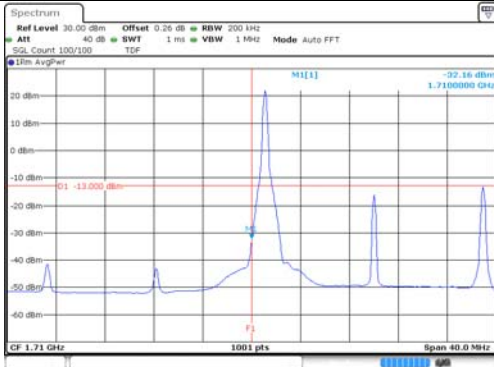

KCTL Inc.

65, Sinwon-ro, Yeongtong-gu,
Suwon-si, Gyeonggi-do, 16677, Korea
TEL: 82-31-285-0894 FAX: 82-505-299-8311
www.kctl.co.kr

Report No.:
KR22-SRF0021
Page (174) of (269)

20M BW QPSK Low ch. 1RB