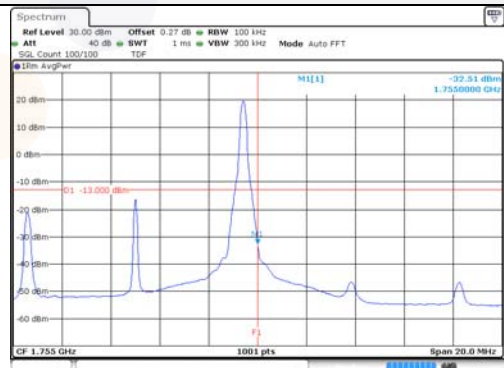

Report No.:
KR22-SRF0021
Page (172) of (269)

10M BW QPSK Low ch. 1RB

10M BW QPSK High ch. 1RB

10M BW QPSK Low ch. FRB

10M BW QPSK High ch. FRB

10M BW 16QAM Low ch. 1RB

10M BW 16QAM High ch. 1RB

10M BW 16QAM Low ch. FRB