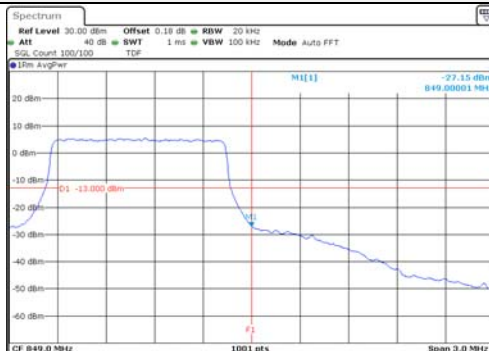

1.4M BW QPSK High ch. 1RB

1.4M BW QPSK Low ch. FRB

1.4M BW QPSK High ch. FRB

1.4M BW 16QAM Low ch. 1RB

1.4M BW 16QAM High ch. 1RB

1.4M BW 16QAM Low ch. FRB

1.4M BW 16QAM High ch. FRB

KCTL Inc.