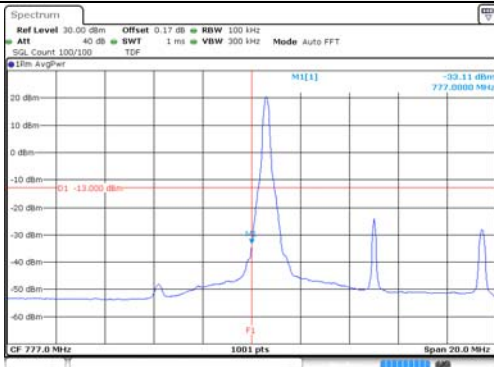

KCTL Inc.

65, Sinwon-ro, Yeongtong-gu,
Suwon-si, Gyeonggi-do, 16677, Korea
TEL: 82-31-285-0894 FAX: 82-505-299-8311
www.kctl.co.kr

Report No.:
KR22-SRF0021
Page (193) of (269)

10M BW QPSK Lower 1RB