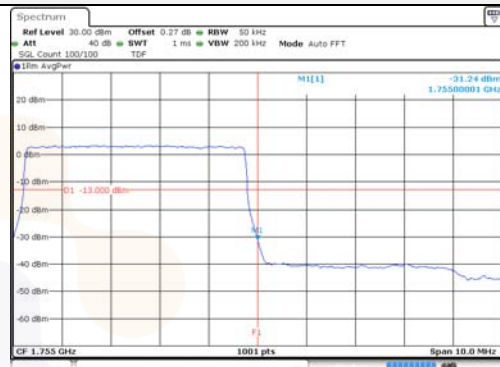

5M BW QPSK High ch. FRB