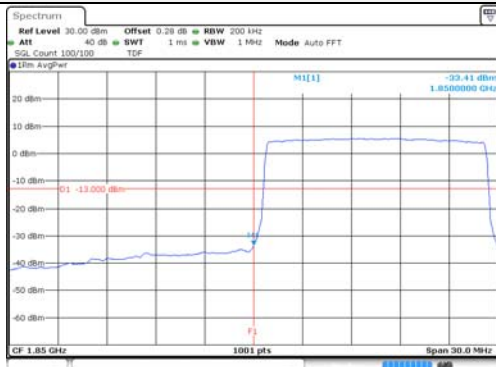

15M BW QPSK High ch. 1RB

15M BW QPSK Low ch. FRB

15M BW QPSK High ch. FRB

15M BW 16QAM Low ch. 1RB

15M BW 16QAM High ch. 1RB

15M BW 16QAM Low ch. FRB

15M BW 16QAM High ch. FRB

KCTL Inc.