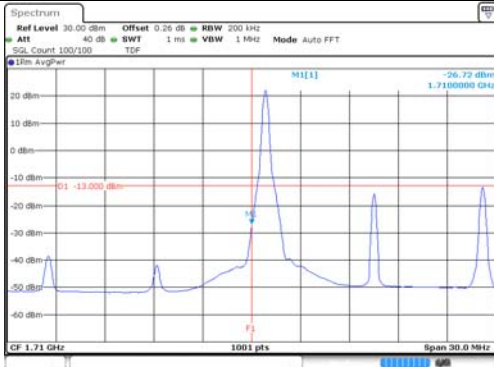

15M BW QPSK High ch. 1RB

15M BW QPSK Low ch. FRB

15M BW QPSK High ch. FRB

15M BW 16QAM Low ch. 1RB

15M BW 16QAM High ch. 1RB

15M BW 16QAM Low ch. FRB

15M BW 16QAM High ch. FRB

KCTL Inc.