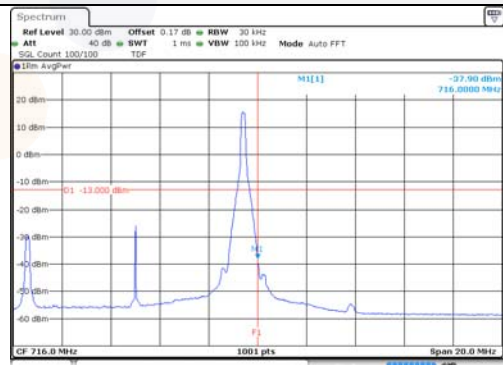

Report No.:
KR22-SRF0021
Page (189) of (269)

10M BW QPSK Low ch. 1RB

10M BW QPSK High ch. 1RB

10M BW QPSK Low ch. FRB

10M BW QPSK High ch. FRB

10M BW 16QAM Low ch. 1RB

10M BW 16QAM High ch. 1RB

10M BW 16QAM Low ch. FRB