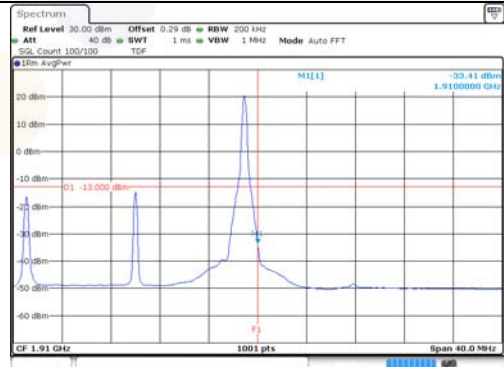

20M BW QPSK Low ch. FRB

20M BW QPSK High ch. FRB

20M BW 16QAM Low ch. 1RB

20M BW 16QAM High ch. 1RB

20M BW 16QAM Low ch. FRB

20M BW 16QAM High ch. FRB

KCTL Inc.

65, Sinwon-ro, Yeongtong-gu,
Suwon-si, Gyeonggi-do, 16677, Korea
TEL: 82-31-285-0894 FAX: 82-505-299-8311
www.kctl.co.kr