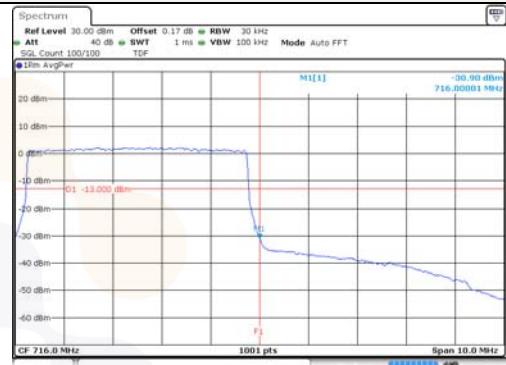

5M BW QPSK High ch. FRB