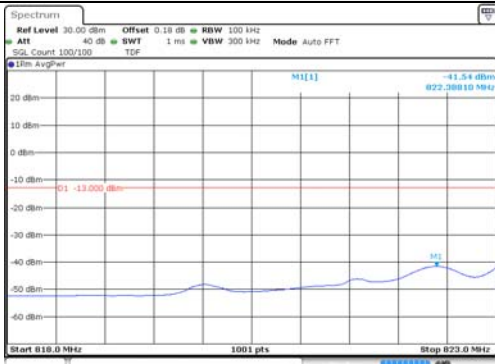

KCTL Inc.

65, Sinwon-ro, Yeongtong-gu,
Suwon-si, Gyeonggi-do, 16677, Korea
TEL: 82-31-285-0894 FAX: 82-505-299-8311
www.kctl.co.kr

Report No.:
KR22-SRF0021
Page (180) of (269)

5M BW QPSK Lower extended 1RB