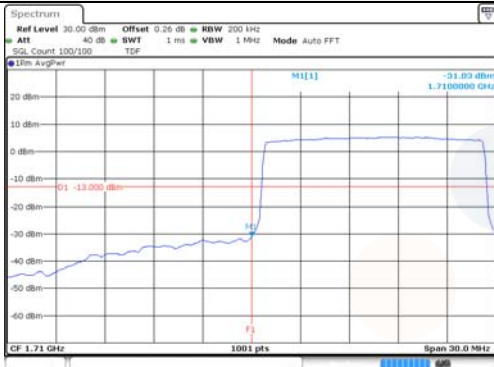

15M BW QPSK Low ch. FRB