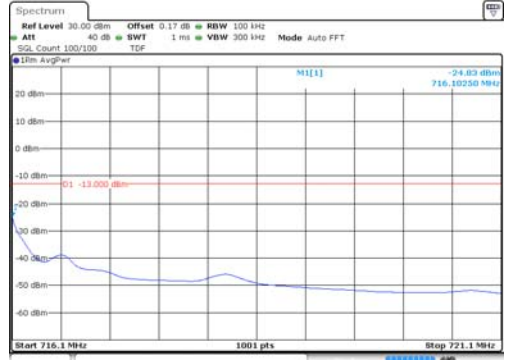

3M BW QPSK Upper extended 1RB