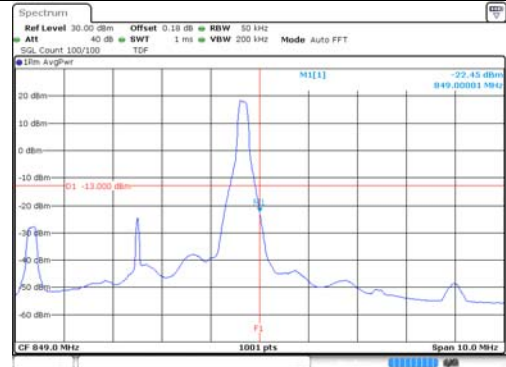

5M BW QPSK High ch. 1RB