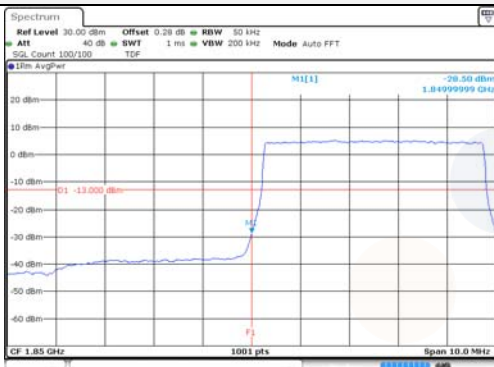

5M BW QPSK Low ch. FRB