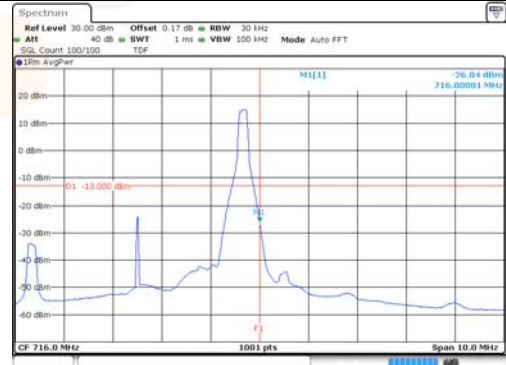

5M BW QPSK High ch. 1RB

5M BW QPSK Low ch. FRB

5M BW QPSK High ch. FRB

5M BW 16QAM Low ch. 1RB

5M BW 16QAM High ch. 1RB

5M BW 16QAM Low ch. FRB

5M BW 16QAM High ch. FRB

KCTL Inc.