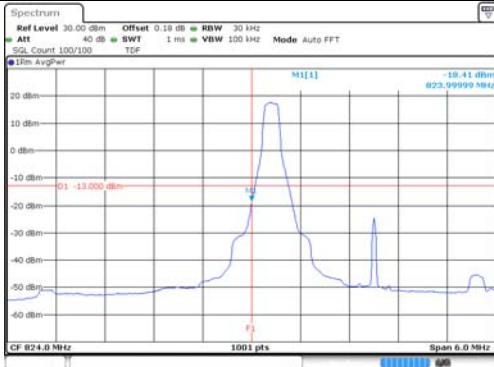

KCTL Inc.

65, Sinwon-ro, Yeongtong-gu,
Suwon-si, Gyeonggi-do, 16677, Korea
TEL: 82-31-285-0894 FAX: 82-505-299-8311
www.kctl.co.kr

Report No.:
KR22-SRF0021
Page (177) of (269)

3M BW QPSK Low ch. 1RB