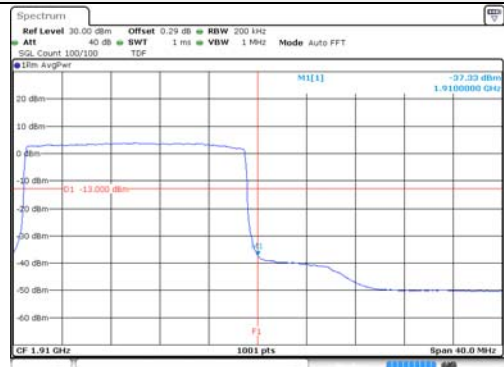

20M BW 16QAM High ch. FRB