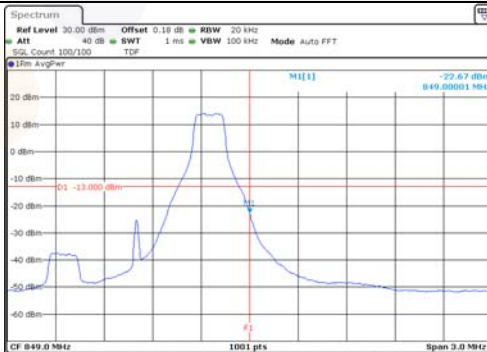

Report No.:
KR22-SRF0021
Page (175) of (269)

Test mode: LTE Band 5

1.4M BW QPSK Low ch. 1RB

1.4M BW QPSK High ch. 1RB

1.4M BW QPSK Low ch. FRB

1.4M BW QPSK High ch. FRB

1.4M BW 16QAM Low ch. 1RB

1.4M BW 16QAM High ch. 1RB