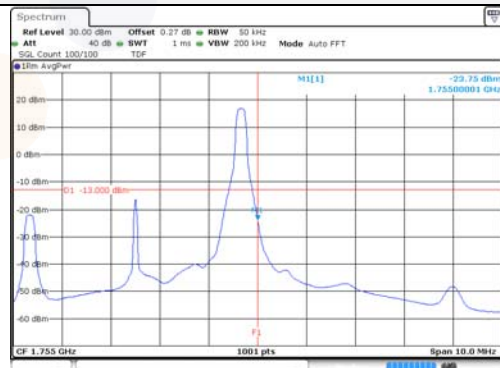

5M BW QPSK Low ch. FRB

5M BW QPSK High ch. FRB

5M BW 16QAM Low ch. 1RB

5M BW 16QAM High ch. 1RB

5M BW 16QAM Low ch. FRB

5M BW 16QAM High ch. FRB

KCTL Inc.

65, Sinwon-ro, Yeongtong-gu,
Suwon-si, Gyeonggi-do, 16677, Korea
TEL: 82-31-285-0894 FAX: 82-505-299-8311
www.kctl.co.kr