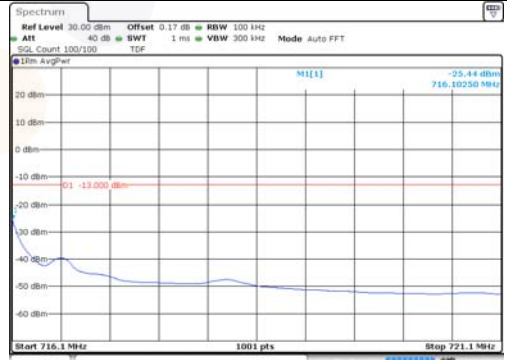

3M BW 16QAM Upper extended 1RB