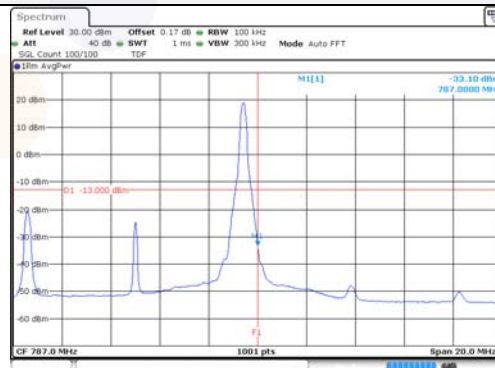

10M BW 16QAM Upper 1RB