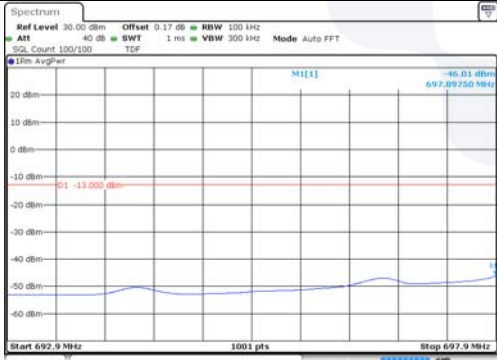

3M BW 16QAM Lower extended 1RB