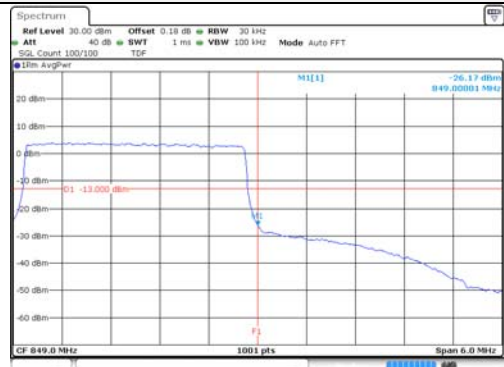

3M BW 16QAM High ch. FRB