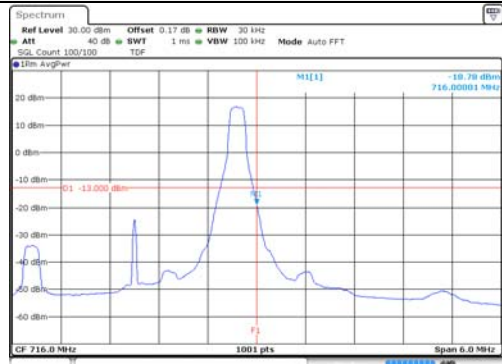

3M BW QPSK High ch. 1RB