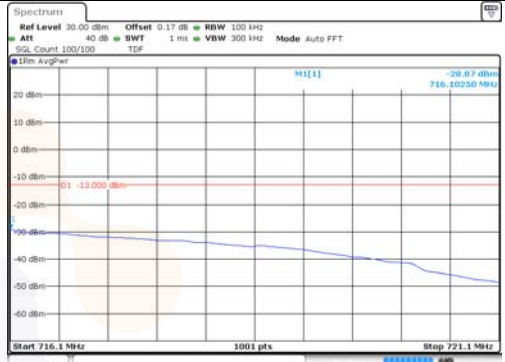

5M BW QPSK Upper extended FRB