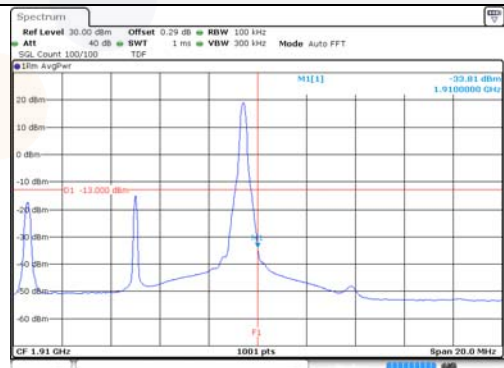

Report No.:
KR22-SRF0021
Page (166) of (269)

10M BW QPSK Low ch. 1RB

10M BW QPSK High ch. 1RB

10M BW QPSK Low ch. FRB

10M BW QPSK High ch. FRB

10M BW 16QAM Low ch. 1RB

10M BW 16QAM High ch. 1RB

10M BW 16QAM Low ch. FRB