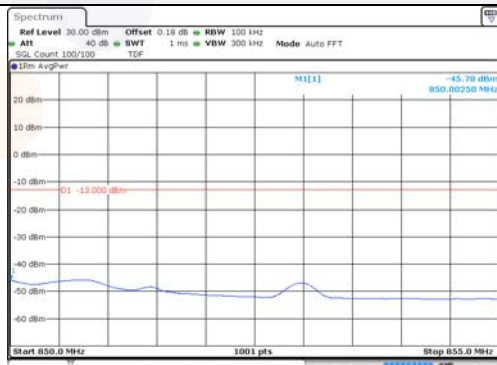

5M BW 16QAM Upper extended 1RB