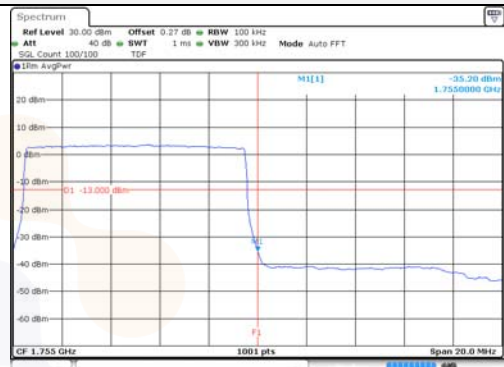

Report No.:
KR22-SRF0021
Page (172) of (269)

10M BW QPSK Low ch. 1RB

10M BW QPSK High ch. 1RB

10M BW QPSK Low ch. FRB

10M BW QPSK High ch. FRB

10M BW 16QAM Low ch. 1RB

10M BW 16QAM High ch. 1RB

10M BW 16QAM Low ch. FRB