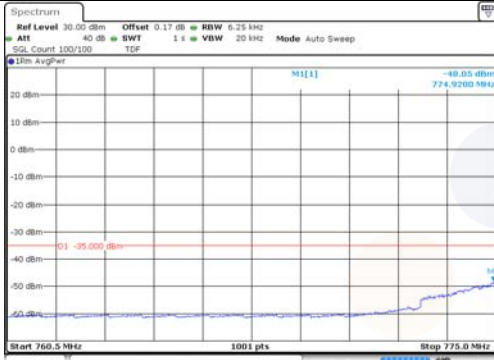

5M BW QPSK Lower extended FRB