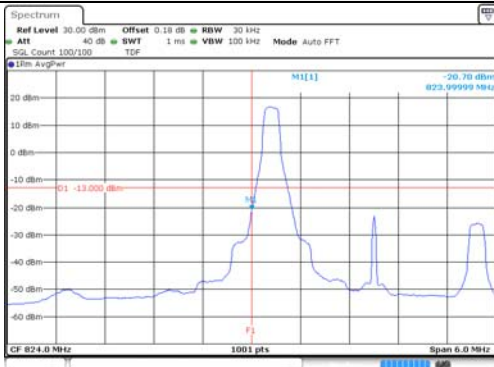

KCTL Inc.

65, Sinwon-ro, Yeongtong-gu,
Suwon-si, Gyeonggi-do, 16677, Korea
TEL: 82-31-285-0894 FAX: 82-505-299-8311
www.kctl.co.kr

Report No.:
KR22-SRF0021
Page (197) of (269)

3M BW QPSK Low ch. 1RB