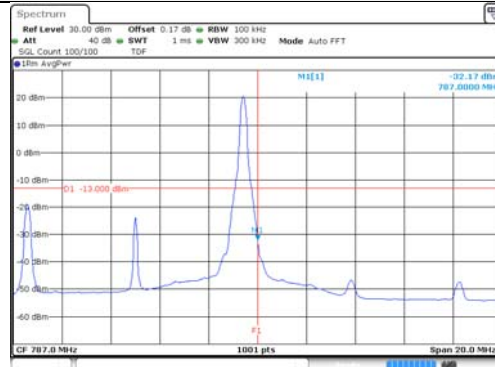

10M BW QPSK Upper 1RB