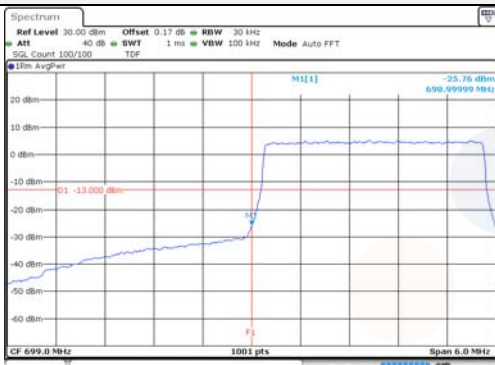

Report No.:
KR22-SRF0021
Page (185) of (269)

3M BW QPSK Low ch. 1RB

3M BW QPSK High ch. 1RB

3M BW QPSK Low ch. FRB

3M BW QPSK High ch. FRB

3M BW 16QAM Low ch. 1RB

3M BW 16QAM High ch. 1RB

3M BW 16QAM Low ch. FRB