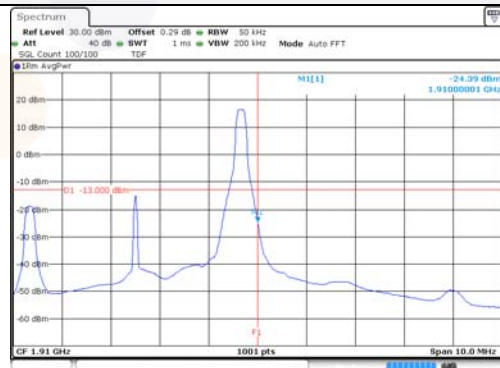

5M BW QPSK Low ch. FRB

5M BW QPSK High ch. FRB

5M BW 16QAM Low ch. 1RB

5M BW 16QAM High ch. 1RB

5M BW 16QAM Low ch. FRB

5M BW 16QAM High ch. FRB

KCTL Inc.

65, Sinwon-ro, Yeongtong-gu,
Suwon-si, Gyeonggi-do, 16677, Korea
TEL: 82-31-285-0894 FAX: 82-505-299-8311
www.kctl.co.kr