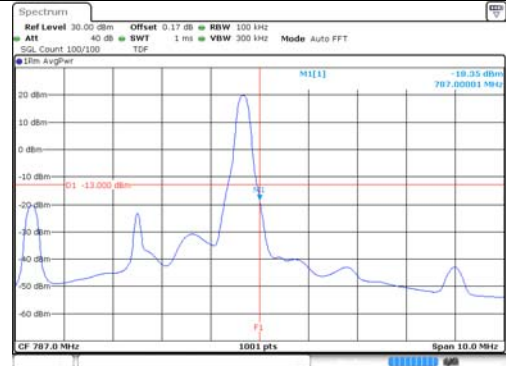

5M BW QPSK High ch. 1RB