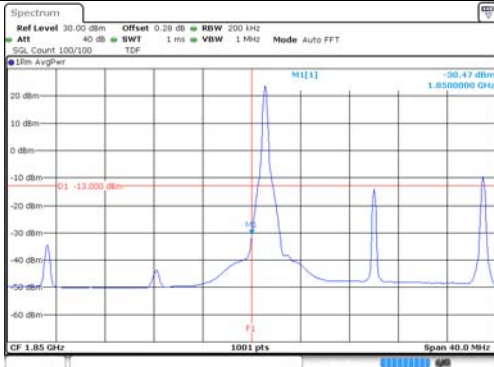

KCTL Inc.

65, Sinwon-ro, Yeongtong-gu,
Suwon-si, Gyeonggi-do, 16677, Korea
TEL: 82-31-285-0894 FAX: 82-505-299-8311
www.kctl.co.kr

Report No.:
KR22-SRF0021
Page (168) of (269)

20M BW QPSK Low ch. 1RB