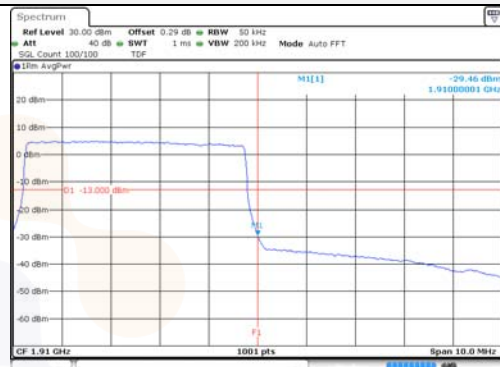

5M BW QPSK High ch. FRB