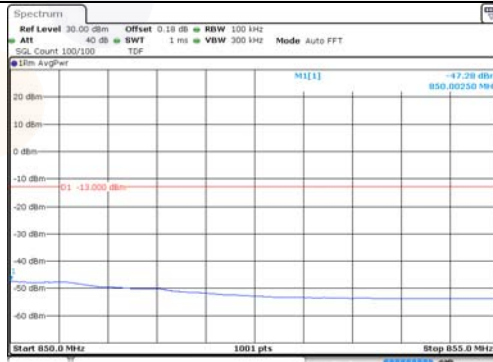

1.4M BW QPSK Lower extended FRB

1.4M BW QPSK Upper extended FRB

1.4M BW 16QAM Lower extended 1RB

1.4M BW 16QAM Upper extended 1RB

1.4M BW 16QAM Lower extended FRB

1.4M BW 16QAM Upper extended FRB

KCTL Inc.

65, Sinwon-ro, Yeongtong-gu,
Suwon-si, Gyeonggi-do, 16677, Korea
TEL: 82-31-285-0894 FAX: 82-505-299-8311
www.kctl.co.kr