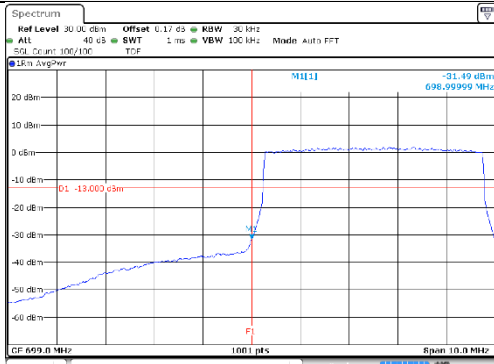

5M BW QPSK High ch. 1RB

5M BW QPSK Low ch. FRB

5M BW QPSK High ch. FRB

5M BW 16QAM Low ch. 1RB

5M BW 16QAM High ch. 1RB

5M BW 16QAM Low ch. FRB

5M BW 16QAM High ch. FRB

KCTL Inc.