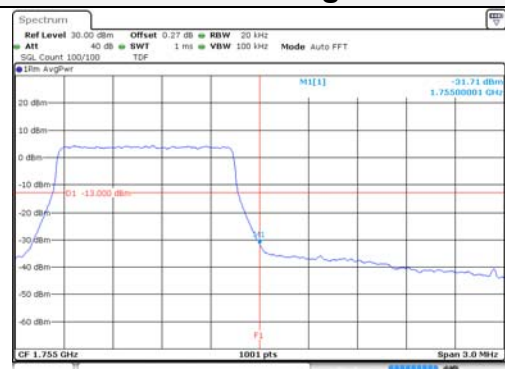

1.4M BW 16QAM High ch. FRB