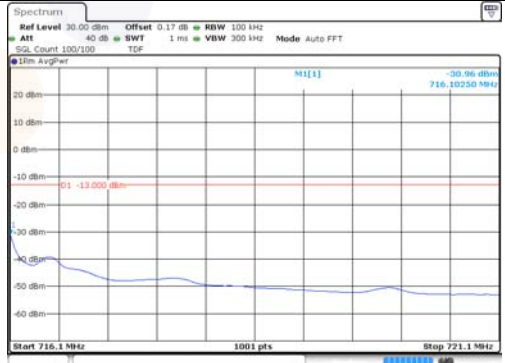

5M BW QPSK Lower extended FRB

5M BW QPSK Upper extended FRB

5M BW 16QAM Lower extended 1RB

5M BW 16QAM Upper extended 1RB

5M BW 16QAM Lower extended FRB

5M BW 16QAM Upper extended FRB

KCTL Inc.

65, Sinwon-ro, Yeongtong-gu,
Suwon-si, Gyeonggi-do, 16677, Korea
TEL: 82-31-285-0894 FAX: 82-505-299-8311
www.kctl.co.kr