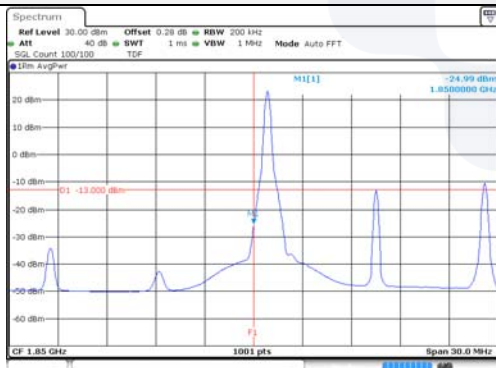

15M BW QPSK High ch. 1RB

15M BW QPSK Low ch. FRB

15M BW QPSK High ch. FRB

15M BW 16QAM Low ch. 1RB

15M BW 16QAM High ch. 1RB

15M BW 16QAM Low ch. FRB

15M BW 16QAM High ch. FRB

KCTL Inc.