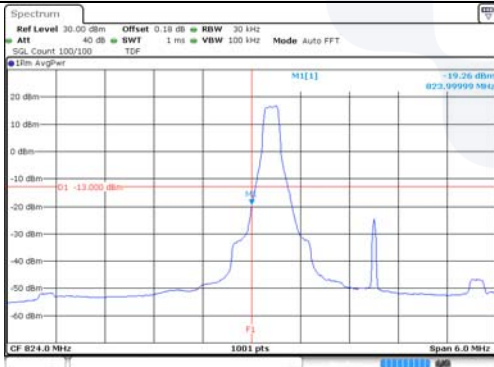

3M BW 16QAM Low ch. 1RB