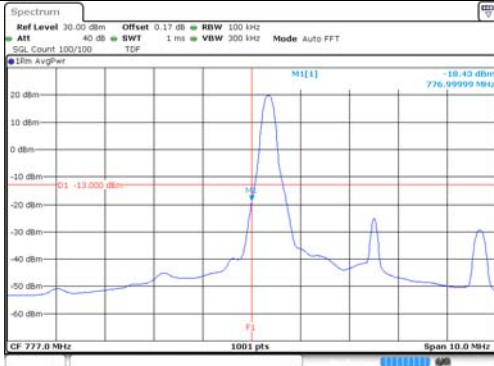

KCTL Inc.

65, Sinwon-ro, Yeongtong-gu,
Suwon-si, Gyeonggi-do, 16677, Korea
TEL: 82-31-285-0894 FAX: 82-505-299-8311
www.kctl.co.kr

Report No.:
KR22-SRF0021
Page (191) of (269)

Test mode: LTE Band 13

5M BW QPSK Low ch. 1RB