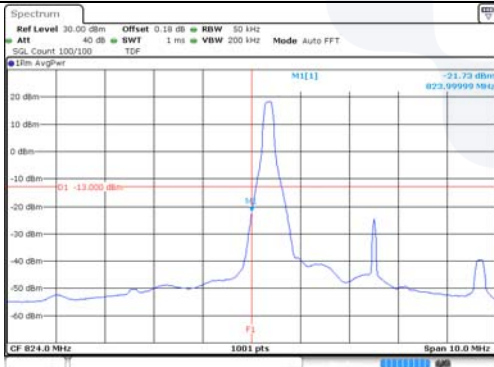

5M BW 16QAM Low ch. 1RB