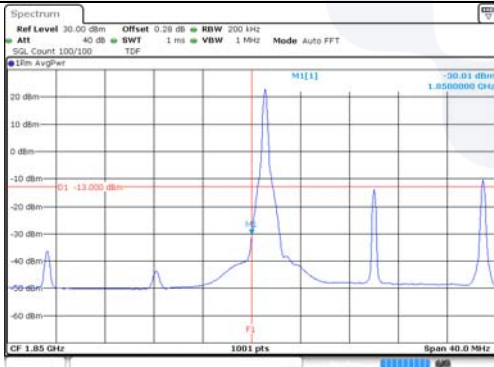

20M BW 16QAM Low ch. 1RB