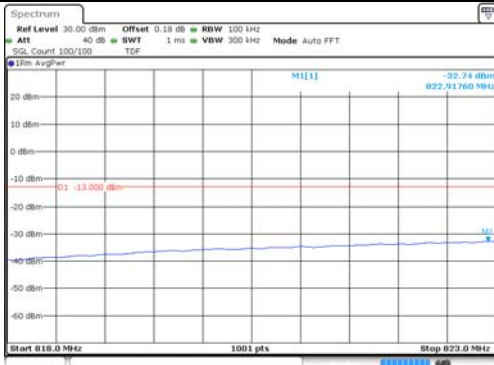

10M BW QPSK Upper extended 1RB

10M BW QPSK Lower extended FRB

10M BW QPSK Upper extended FRB

10M BW 16QAM Lower extended 1RB

10M BW 16QAM Upper extended 1RB

10M BW 16QAM Lower extended FRB

10M BW 16QAM Upper extended FRB