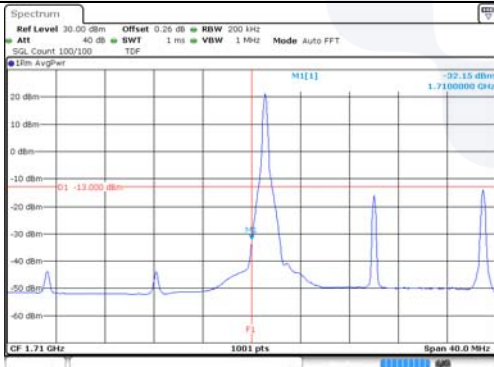

20M BW 16QAM Low ch. 1RB