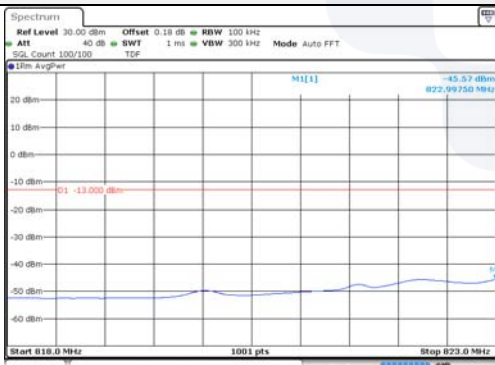

5M BW 16QAM Lower extended 1RB