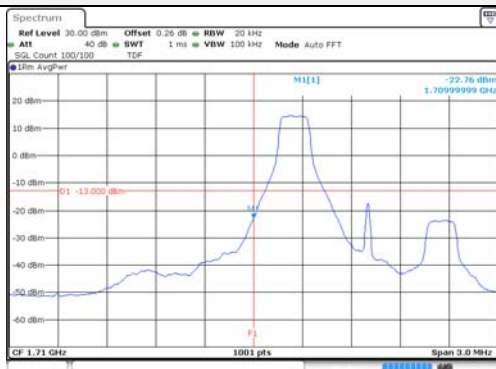

KCTL Inc.

65, Sinwon-ro, Yeongtong-gu,
Suwon-si, Gyeonggi-do, 16677, Korea
TEL: 82-31-285-0894 FAX: 82-505-299-8311
www.kctl.co.kr

Report No.:
KR22-SRF0021
Page (169) of (269)

Test mode: LTE Band 4

1.4M BW QPSK Low ch. 1RB