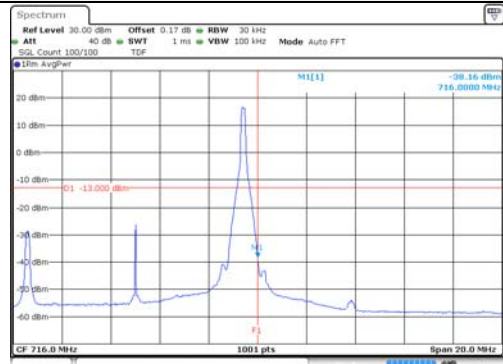

10M BW QPSK High ch. 1RB