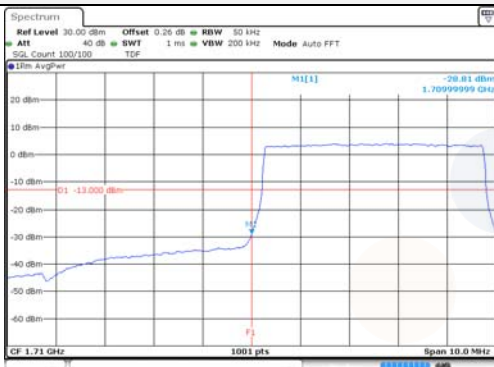

5M BW QPSK Low ch. FRB