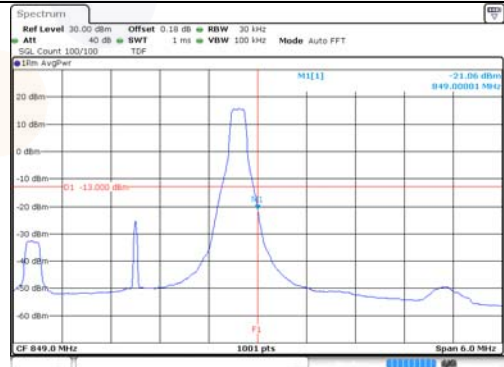

3M BW 16QAM High ch. 1RB