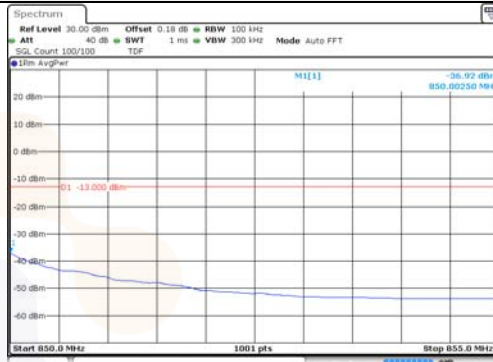

1.4M BW QPSK Upper extended FRB