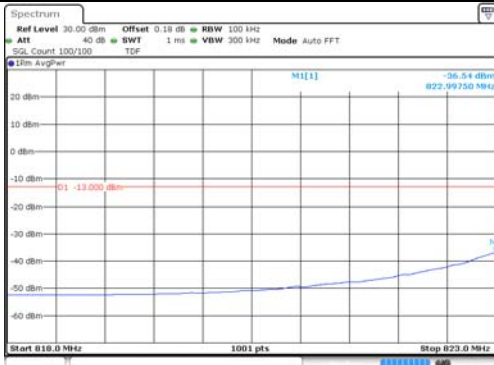

1.4M BW QPSK Lower extended 1RB

1.4M BW QPSK Upper extended 1RB

1.4M BW QPSK Lower extended FRB

1.4M BW QPSK Upper extended FRB

1.4M BW 16QAM Lower extended 1RB

1.4M BW 16QAM Upper extended 1RB

1.4M BW 16QAM Lower extended FRB