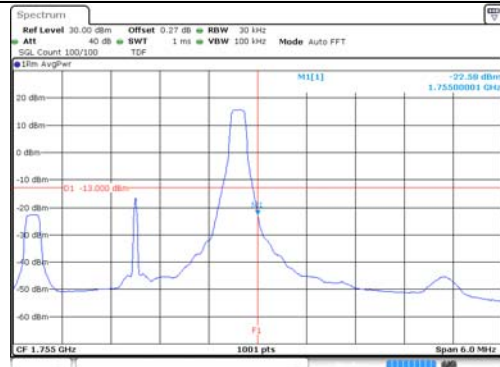

3M BW QPSK High ch. 1RB