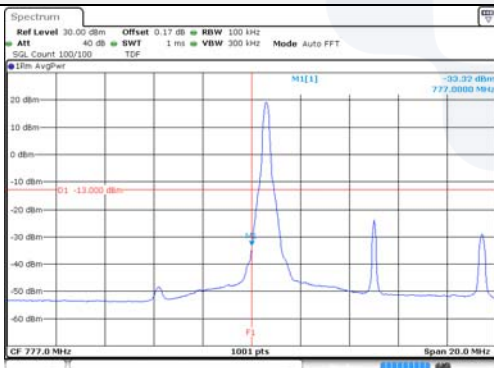

10M BW 16QAM Lower 1RB