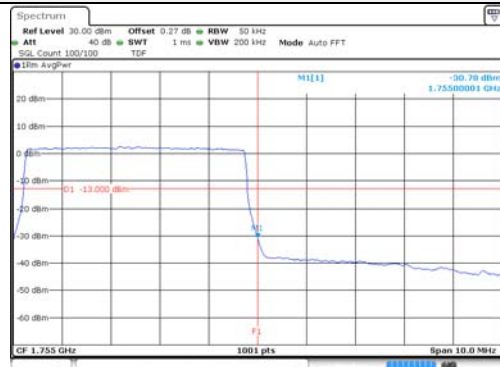

5M BW QPSK Low ch. FRB

5M BW QPSK High ch. FRB

5M BW 16QAM Low ch. 1RB

5M BW 16QAM High ch. 1RB

5M BW 16QAM Low ch. FRB

5M BW 16QAM High ch. FRB

KCTL Inc.

65, Sinwon-ro, Yeongtong-gu,
Suwon-si, Gyeonggi-do, 16677, Korea
TEL: 82-31-285-0894 FAX: 82-505-299-8311
www.kctl.co.kr