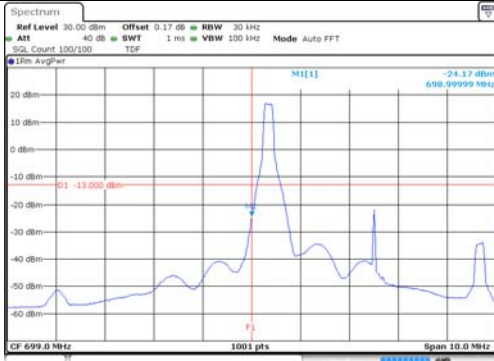

KCTL Inc.

65, Sinwon-ro, Yeongtong-gu,
Suwon-si, Gyeonggi-do, 16677, Korea
TEL: 82-31-285-0894 FAX: 82-505-299-8311
www.kctl.co.kr

Report No.:
KR22-SRF0021
Page (187) of (269)

Test mode: LTE Band 12/17

5M BW QPSK Low ch. 1RB