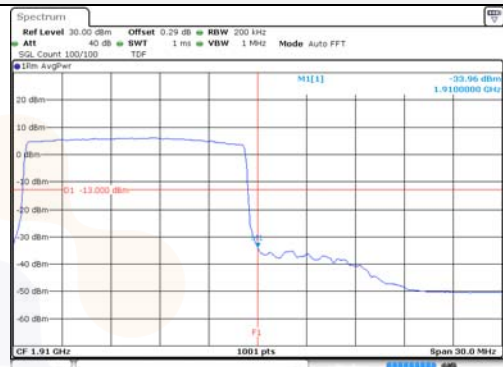

15M BW QPSK High ch. FRB