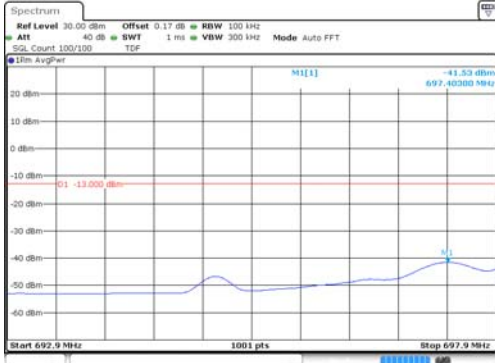

KCTL Inc.

65, Sinwon-ro, Yeongtong-gu,
Suwon-si, Gyeonggi-do, 16677, Korea
TEL: 82-31-285-0894 FAX: 82-505-299-8311
www.kctl.co.kr

Report No.:
KR22-SRF0021
Page (188) of (269)

5M BW QPSK Lower extended 1RB