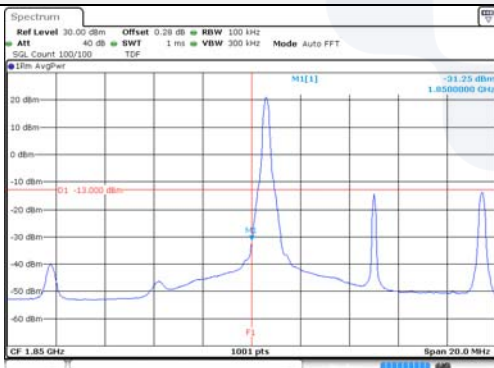

Report No.:
KR22-SRF0021
Page (166) of (269)

10M BW QPSK Low ch. 1RB

10M BW QPSK High ch. 1RB

10M BW QPSK Low ch. FRB

10M BW QPSK High ch. FRB

10M BW 16QAM Low ch. 1RB

10M BW 16QAM High ch. 1RB

10M BW 16QAM Low ch. FRB