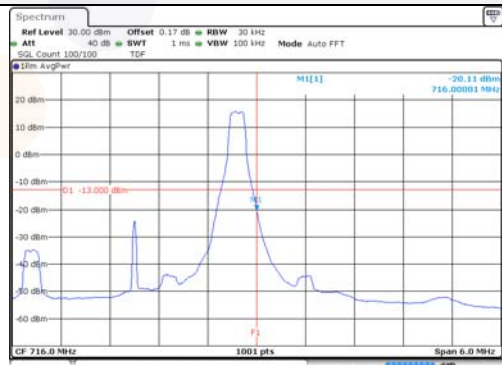

3M BW 16QAM High ch. 1RB