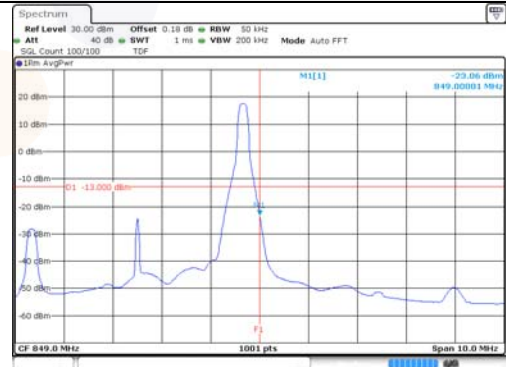

5M BW QPSK Low ch. FRB

5M BW QPSK High ch. FRB

5M BW 16QAM Low ch. 1RB

5M BW 16QAM High ch. 1RB

5M BW 16QAM Low ch. FRB

5M BW 16QAM High ch. FRB

KCTL Inc.

65, Sinwon-ro, Yeongtong-gu,
Suwon-si, Gyeonggi-do, 16677, Korea
TEL: 82-31-285-0894 FAX: 82-505-299-8311
www.kctl.co.kr