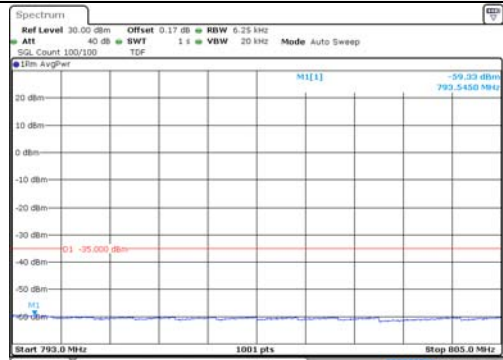

5M BW QPSK Lower extended FRB

5M BW QPSK Upper extended FRB

5M BW 16QAM Lower extended 1RB

5M BW 16QAM Upper extended 1RB

5M BW 16QAM Lower extended FRB

5M BW 16QAM Upper extended FRB

KCTL Inc.

65, Sinwon-ro, Yeongtong-gu,
Suwon-si, Gyeonggi-do, 16677, Korea
TEL: 82-31-285-0894 FAX: 82-505-299-8311
www.kctl.co.kr