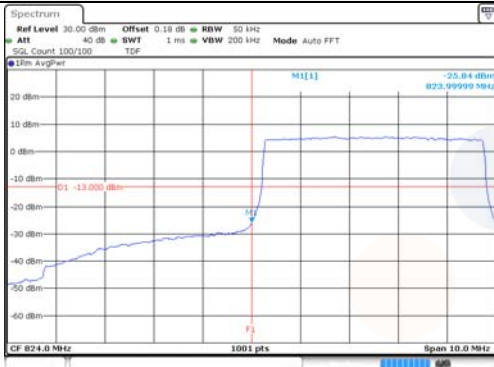

5M BW QPSK Low ch. FRB