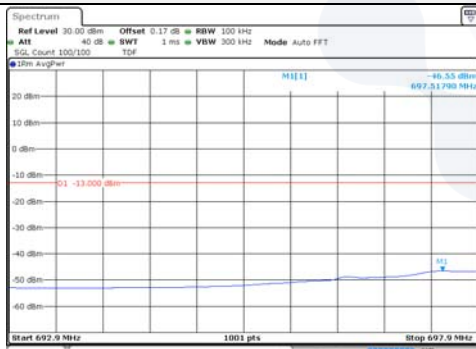

1.4M BW 16QAM Lower extended 1RB