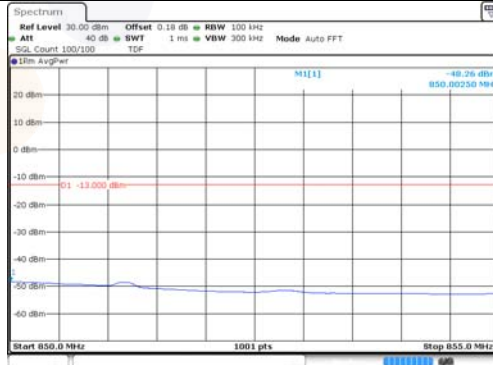

10M BW QPSK Upper extended 1RB

10M BW QPSK Lower extended FRB

10M BW QPSK Upper extended FRB

10M BW 16QAM Lower extended 1RB

10M BW 16QAM Upper extended 1RB

10M BW 16QAM Lower extended FRB

10M BW 16QAM Upper extended FRB