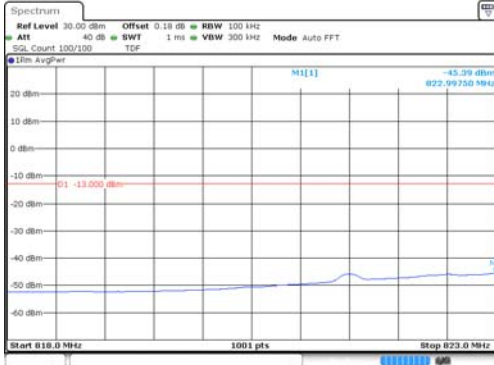

KCTL Inc.

65, Sinwon-ro, Yeongtong-gu,
Suwon-si, Gyeonggi-do, 16677, Korea
TEL: 82-31-285-0894 FAX: 82-505-299-8311
www.kctl.co.kr

Report No.:
KR22-SRF0021
Page (176) of (269)

1.4M BW QPSK Lower extended 1RB