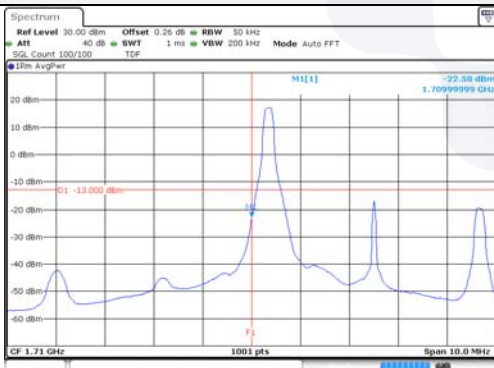

5M BW 16QAM Low ch. 1RB