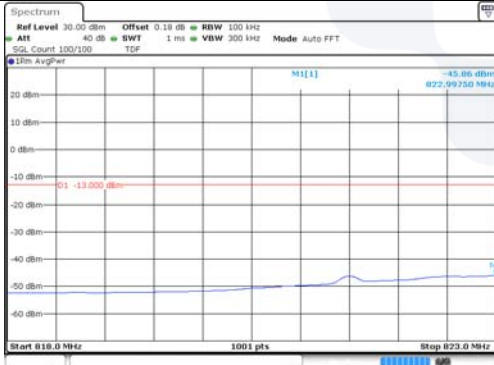

1.4M BW QPSK Lower extended 1RB

1.4M BW QPSK Upper extended 1RB

1.4M BW QPSK Lower extended FRB

1.4M BW QPSK Upper extended FRB

1.4M BW 16QAM Lower extended 1RB

1.4M BW 16QAM Upper extended 1RB

1.4M BW 16QAM Lower extended FRB