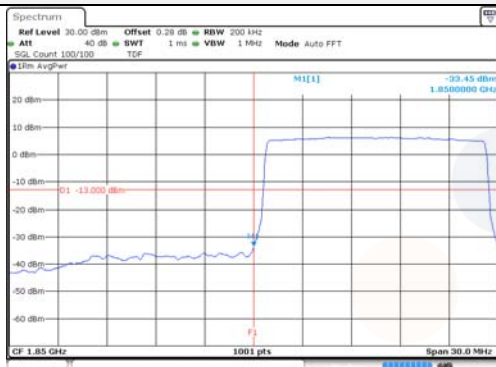

15M BW QPSK Low ch. FRB