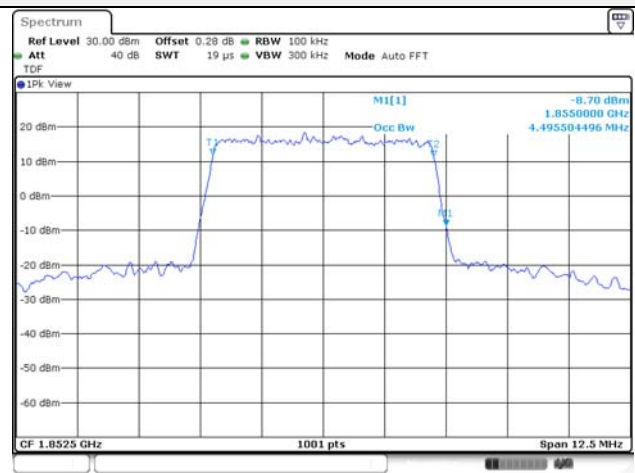

5M BW 16QAM Low ch.