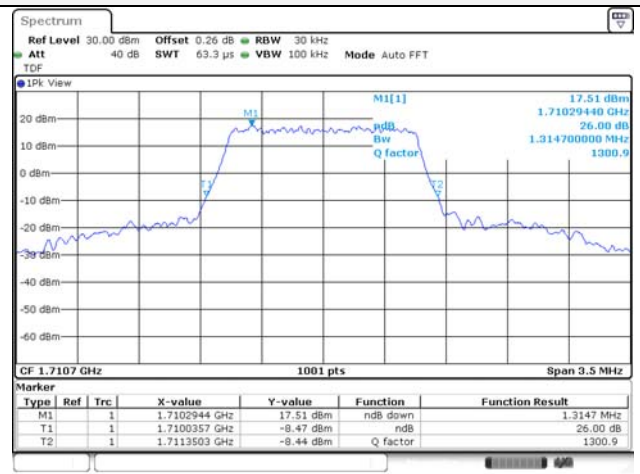

1.4M BW 16QAM Low ch.