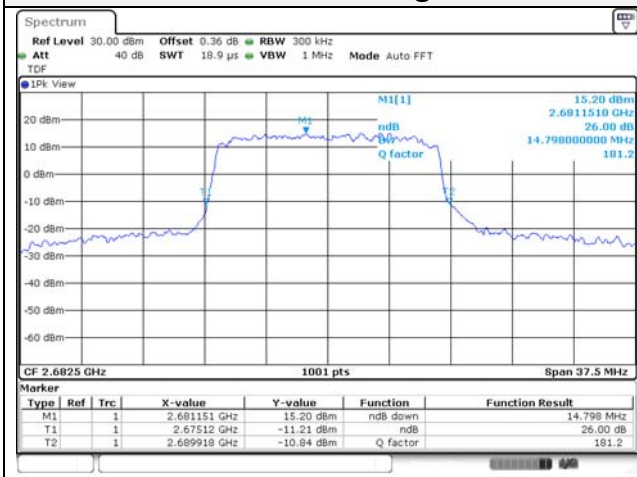

15M BW QPSK High ch.