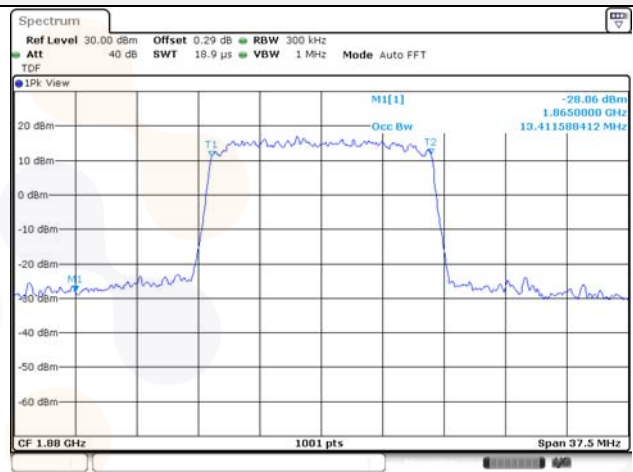

15M BW 16QAM Mid ch.