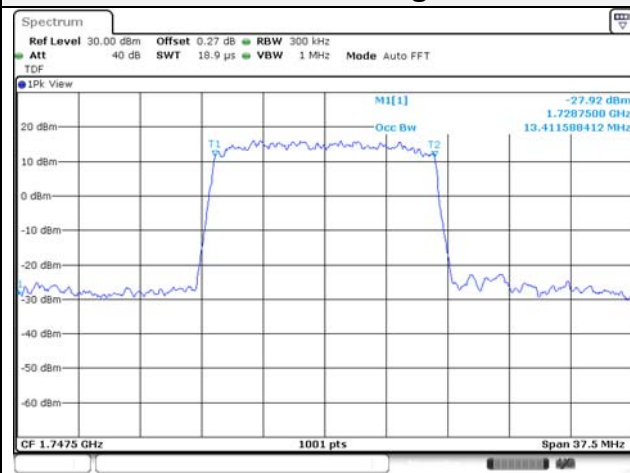

15M BW QPSK High ch.