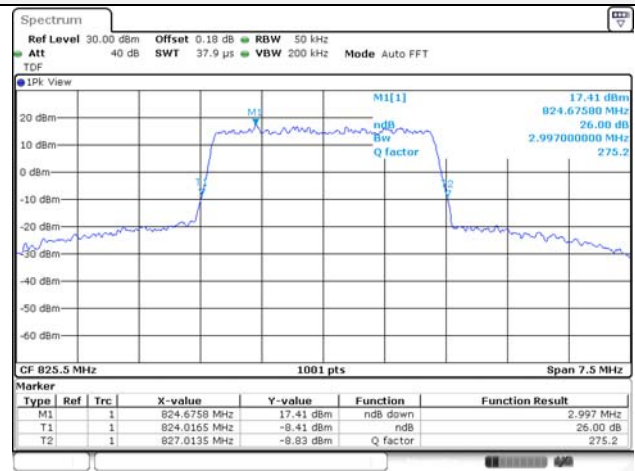

KCTL Inc.

65, Sinwon-ro, Yeongtong-gu,
Suwon-si, Gyeonggi-do, 16677, Korea
TEL: 82-31-285-0894 FAX: 82-505-299-8311
www.kctl.co.kr

Report No.:
KR22-SRF0021
Page (71) of (269)

3M BW QPSK Low ch.

3M BW 16QAM Low ch.