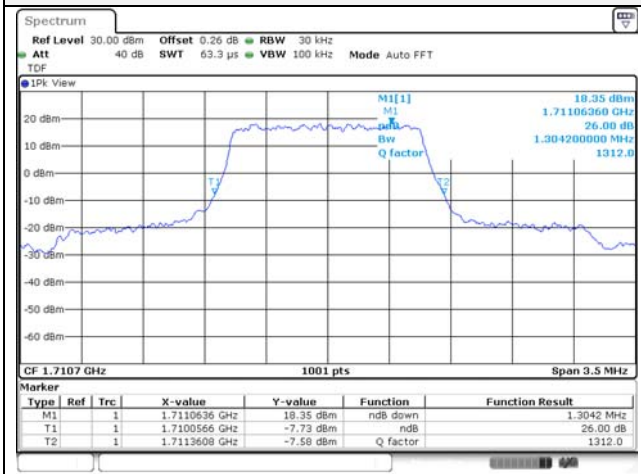

KCTL Inc.

65, Sinwon-ro, Yeongtong-gu,
Suwon-si, Gyeonggi-do, 16677, Korea
TEL: 82-31-285-0894 FAX: 82-505-299-8311
www.kctl.co.kr

Report No.:
KR22-SRF0021
Page (79) of (269)

Test mode: LTE Band 66

1.4M BW QPSK Low ch.