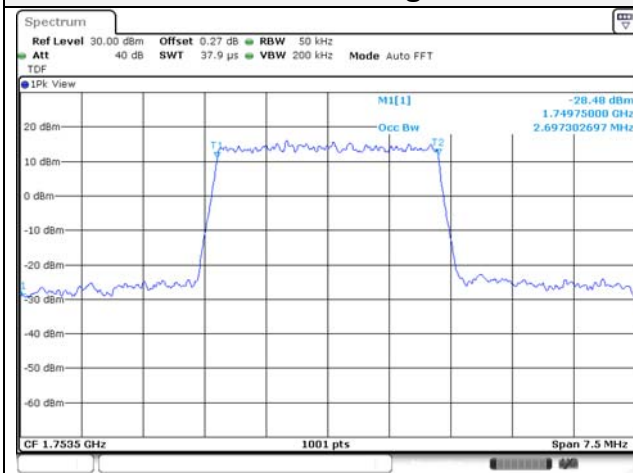

3M BW QPSK High ch.