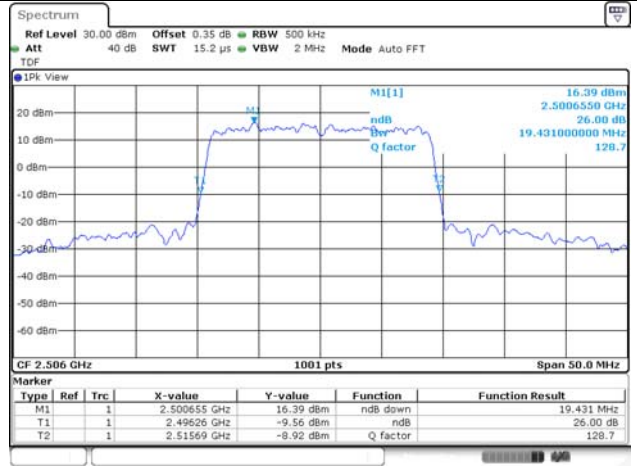

Report No.:
KR22-SRF0021
Page (78) of (269)

20M BW QPSK Low ch.

20M BW 16QAM Low ch.

20M BW QPSK Mid ch.

20M BW 16QAM Mid ch.

20M BW QPSK High ch.

20M BW 16QAM High ch.

KCTL Inc.