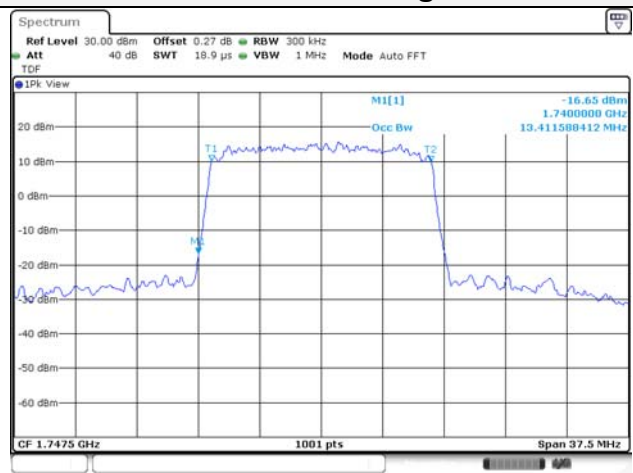

15M BW 16QAM High ch.