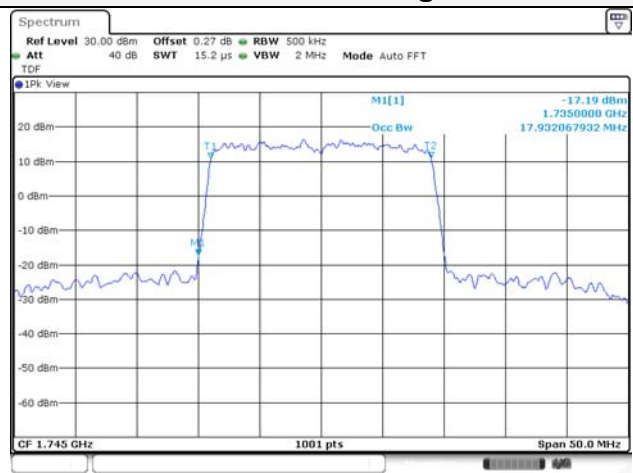

20M BW 16QAM High ch.