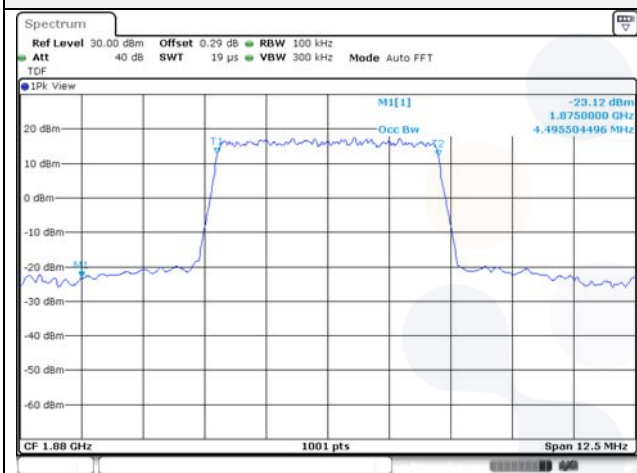

5M BW QPSK Mid ch.