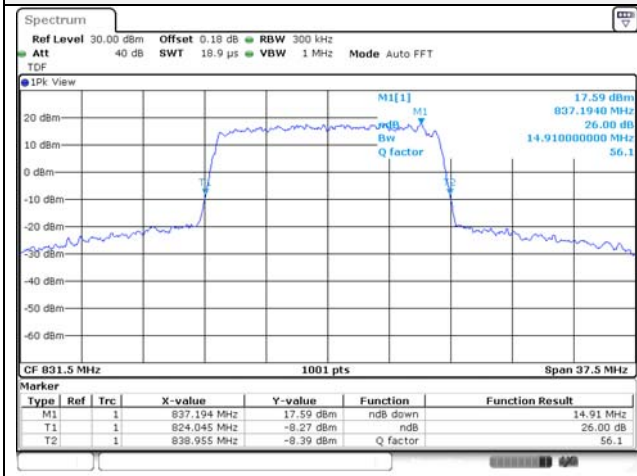

Report No.:
KR22-SRF0021
Page (74) of (269)

15M BW QPSK Low ch.

15M BW 16QAM Low ch.

15M BW QPSK Mid ch.

15M BW 16QAM Mid ch.

15M BW QPSK High ch.

15M BW 16QAM High ch.

KCTL Inc.