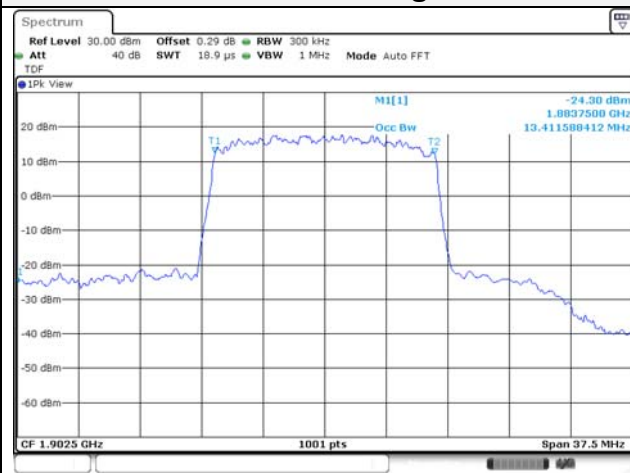

15M BW QPSK High ch.