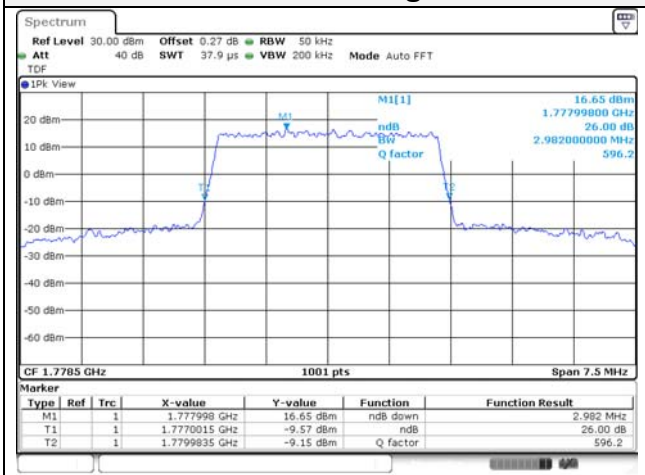

3M BW QPSK High ch.