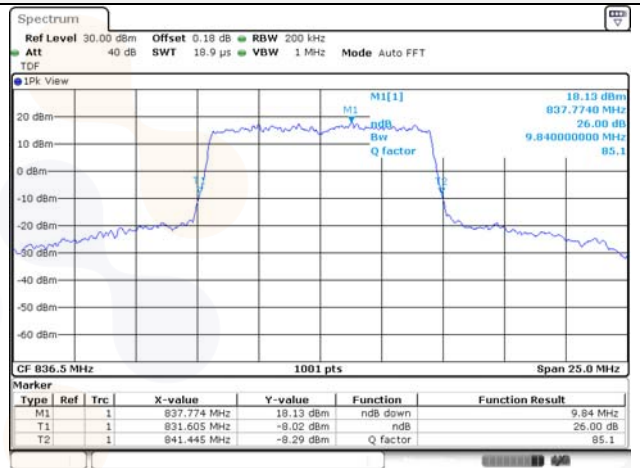

10M BW 16QAM Mid ch.