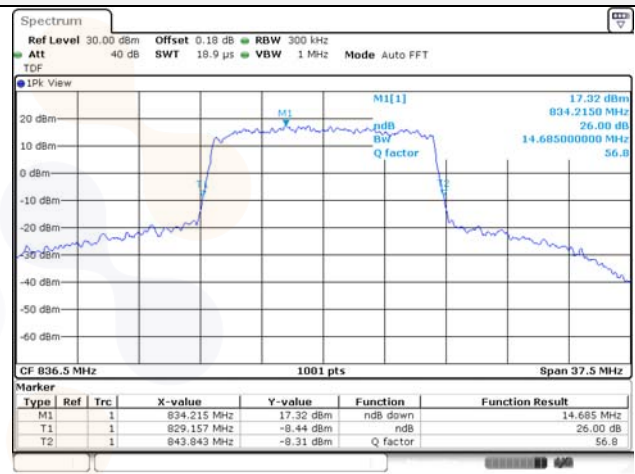

Report No.:
KR22-SRF0021
Page (74) of (269)

15M BW QPSK Low ch.

15M BW 16QAM Low ch.

15M BW QPSK Mid ch.

15M BW 16QAM Mid ch.

15M BW QPSK High ch.

15M BW 16QAM High ch.

KCTL Inc.