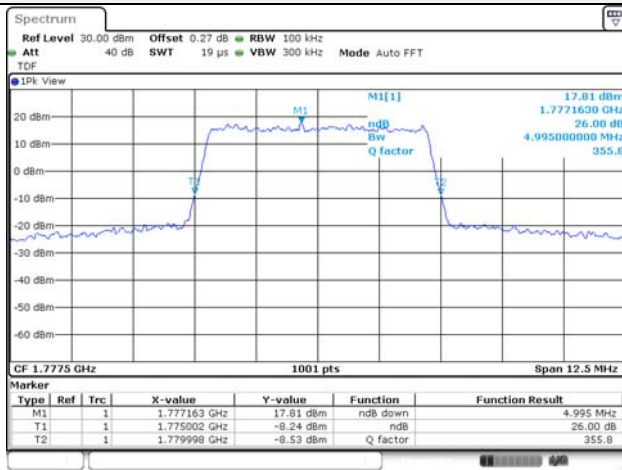

5M BW QPSK High ch.