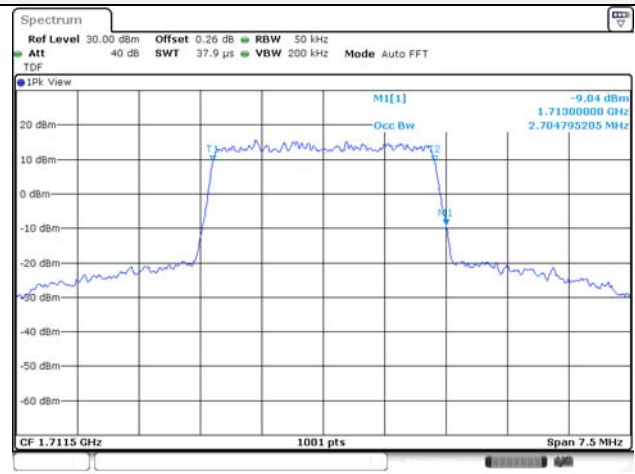

3M BW 16QAM Low ch.