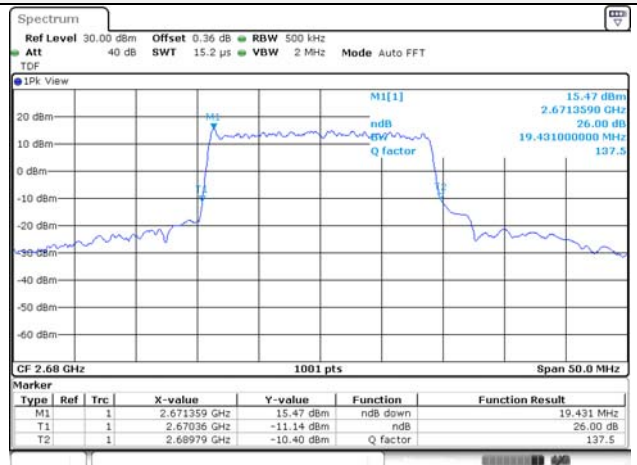

Report No.:
KR22-SRF0021
Page (78) of (269)

20M BW QPSK Low ch.

20M BW 16QAM Low ch.

20M BW QPSK Mid ch.

20M BW 16QAM Mid ch.

20M BW QPSK High ch.

20M BW 16QAM High ch.

KCTL Inc.