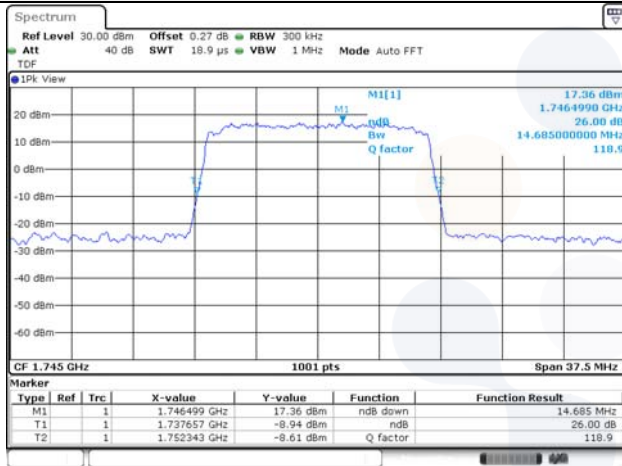

15M BW QPSK Mid ch.