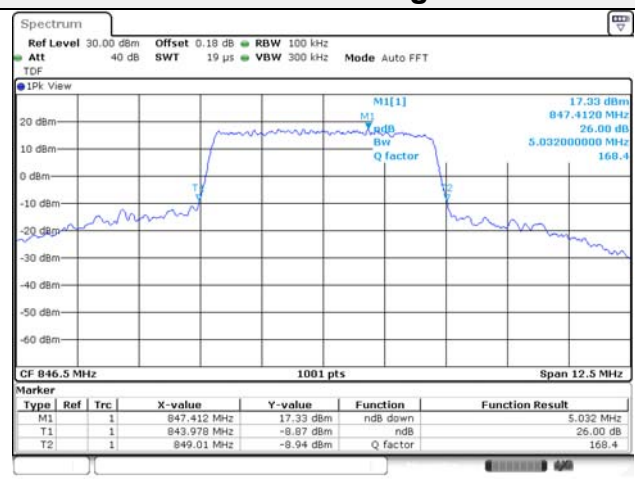

Report No.:
KR22-SRF0021
Page (72) of (269)

5M BW QPSK Low ch.

5M BW 16QAM Low ch.

5M BW QPSK Mid ch.

5M BW 16QAM Mid ch.

5M BW QPSK High ch.

5M BW 16QAM High ch.

KCTL Inc.