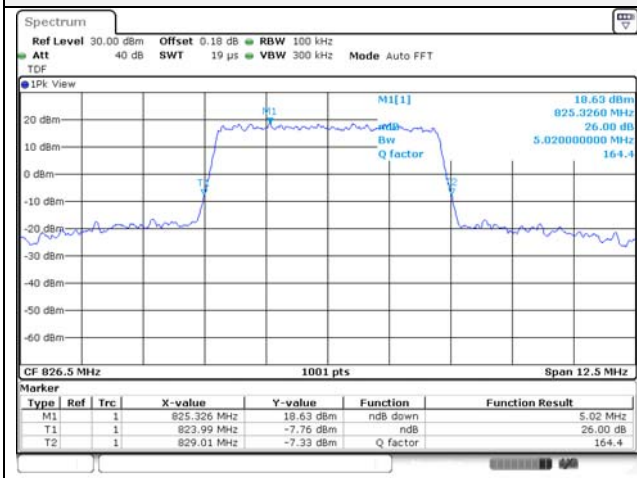

Report No.:
KR22-SRF0021
Page (72) of (269)

5M BW QPSK Low ch.

5M BW 16QAM Low ch.

5M BW QPSK Mid ch.

5M BW 16QAM Mid ch.

5M BW QPSK High ch.

5M BW 16QAM High ch.

KCTL Inc.