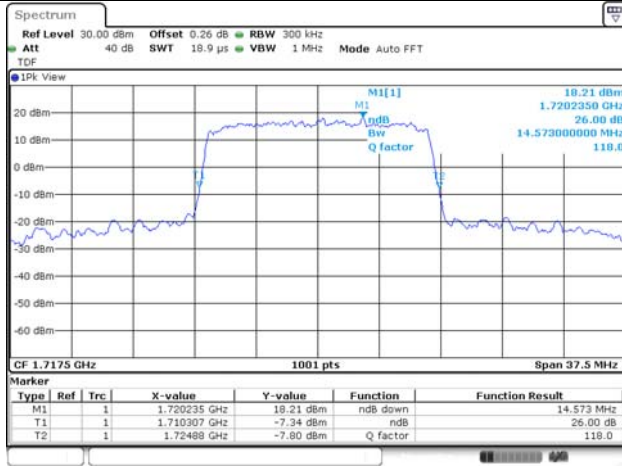

KCTL Inc.

65, Sinwon-ro, Yeongtong-gu,
Suwon-si, Gyeonggi-do, 16677, Korea
TEL: 82-31-285-0894 FAX: 82-505-299-8311
www.kctl.co.kr

Report No.:
KR22-SRF0021
Page (83) of (269)

15M BW QPSK Low ch.