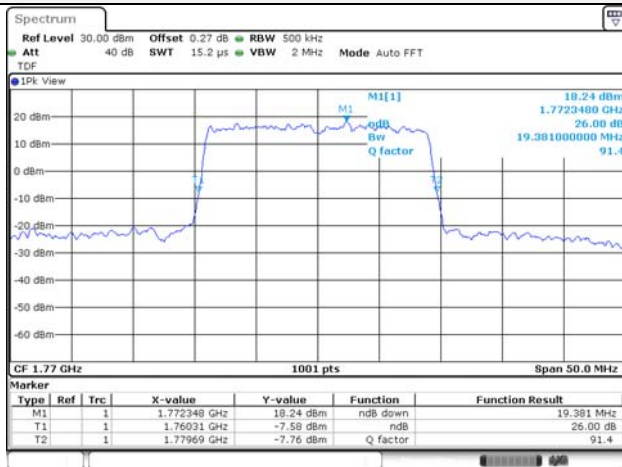

20M BW QPSK High ch.