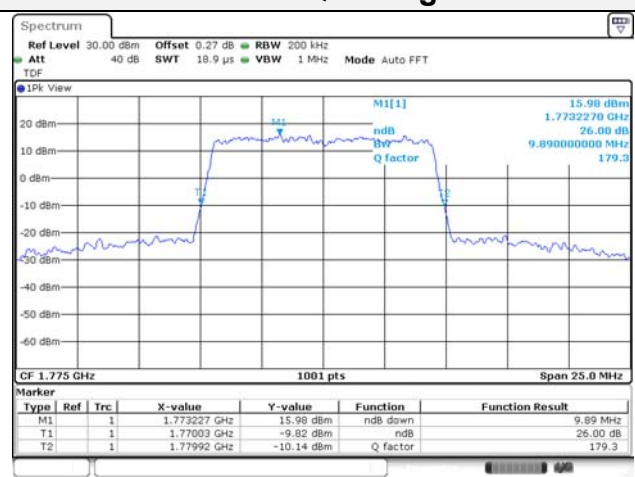

Report No.:
KR22-SRF0021
Page (82) of (269)

10M BW QPSK Low ch.

10M BW 16QAM Low ch.

10M BW QPSK Mid ch.

10M BW 16QAM Mid ch.

10M BW QPSK High ch.

10M BW 16QAM High ch.

KCTL Inc.