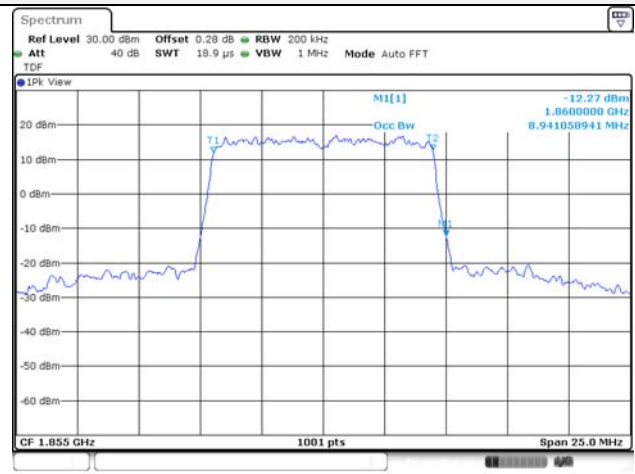

65, Sinwon-ro, Yeongtong-gu,
Suwon-si, Gyeonggi-do, 16677, Korea
TEL: 82-31-285-0894 FAX: 82-505-299-8311
www.kctl.co.kr

Report No.:
KR22-SRF0021
Page (88) of (269)

10M BW QPSK Low ch.

10M BW 16QAM Low ch.