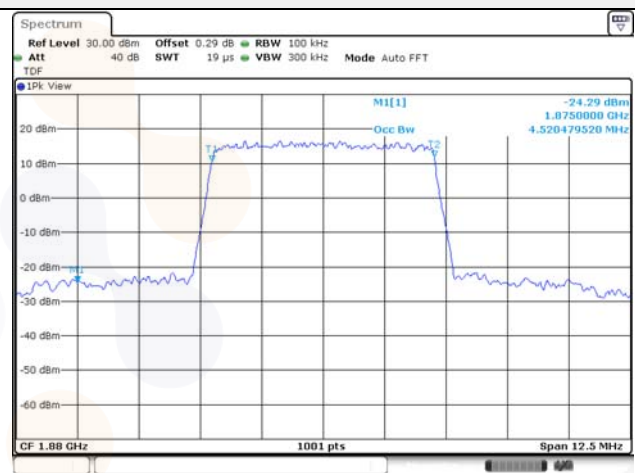

5M BW 16QAM Mid ch.