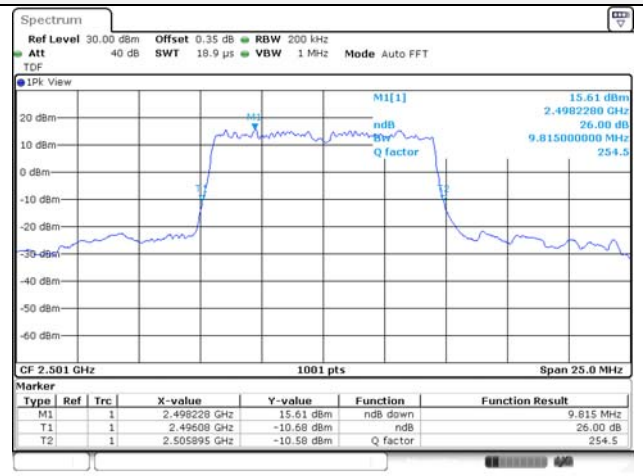

Report No.:
KR22-SRF0021
Page (76) of (269)

10M BW QPSK Low ch.

10M BW 16QAM Low ch.

10M BW QPSK Mid ch.

10M BW 16QAM Mid ch.

10M BW QPSK High ch.

10M BW 16QAM High ch.

KCTL Inc.