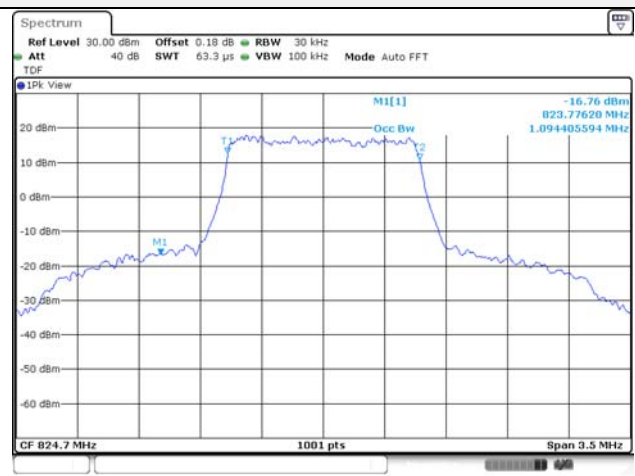

Report No.:
KR22-SRF0021
Page (97) of (269)

Test mode: LTE Band 5

1.4M BW QPSK Low ch.

1.4M BW 16QAM Low ch.

1.4M BW QPSK Mid ch.

1.4M BW 16QAM Mid ch.

1.4M BW QPSK High ch.

1.4M BW 16QAM High ch.