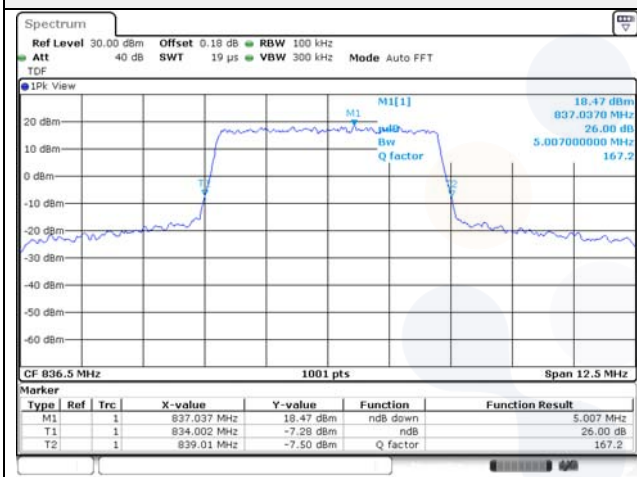

Report No.:
KR22-SRF0021
Page (72) of (269)

5M BW QPSK Low ch.

5M BW 16QAM Low ch.

5M BW QPSK Mid ch.

5M BW 16QAM Mid ch.

5M BW QPSK High ch.

5M BW 16QAM High ch.

KCTL Inc.