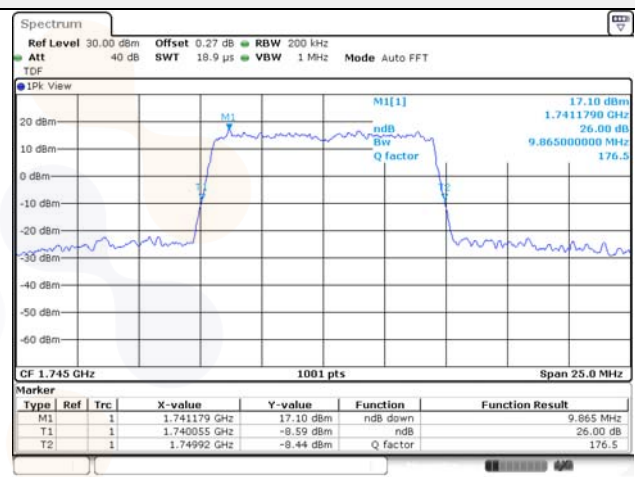

Report No.:
KR22-SRF0021
Page (82) of (269)

10M BW QPSK Low ch.

10M BW 16QAM Low ch.

10M BW QPSK Mid ch.

10M BW 16QAM Mid ch.

10M BW QPSK High ch.

10M BW 16QAM High ch.

KCTL Inc.