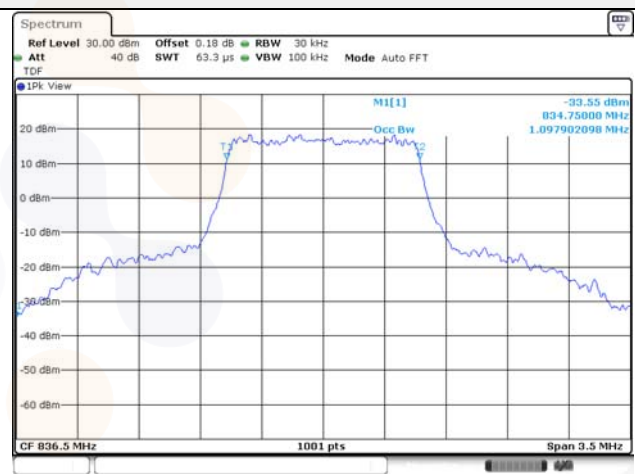

Report No.:
KR22-SRF0021
Page (97) of (269)

Test mode: LTE Band 5

1.4M BW QPSK Low ch.

1.4M BW 16QAM Low ch.

1.4M BW QPSK Mid ch.

1.4M BW 16QAM Mid ch.

1.4M BW QPSK High ch.

1.4M BW 16QAM High ch.