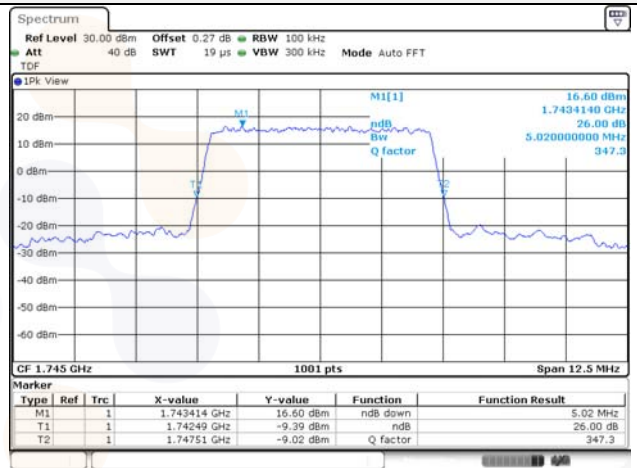

5M BW 16QAM Mid ch.