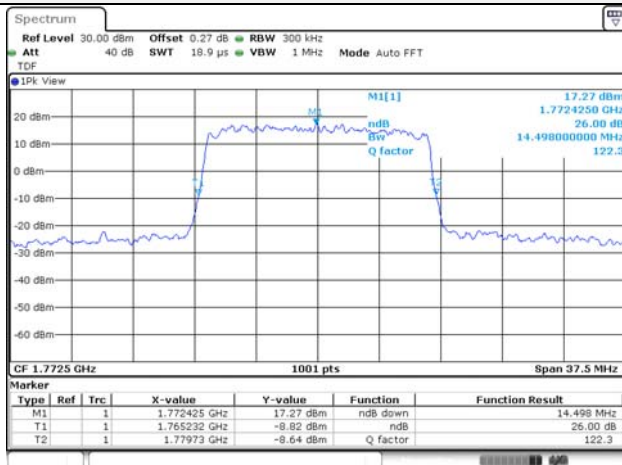

15M BW QPSK High ch.