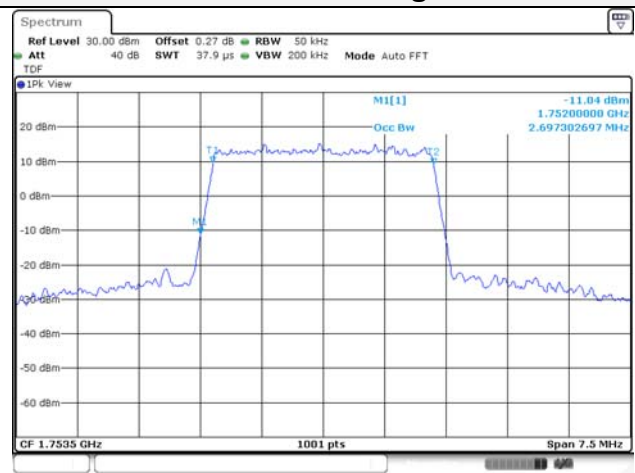

3M BW 16QAM High ch.