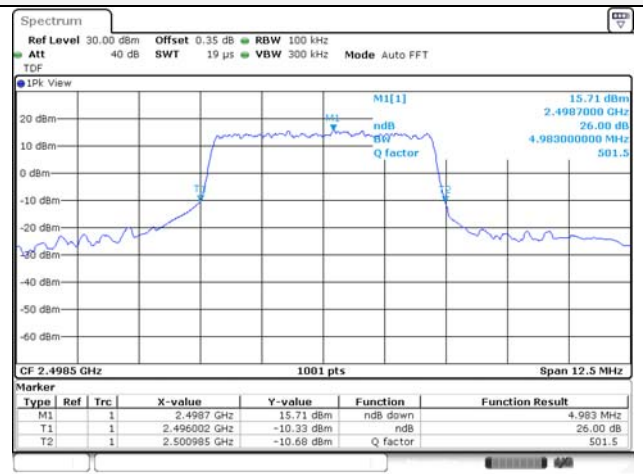

5M BW 16QAM Low ch.