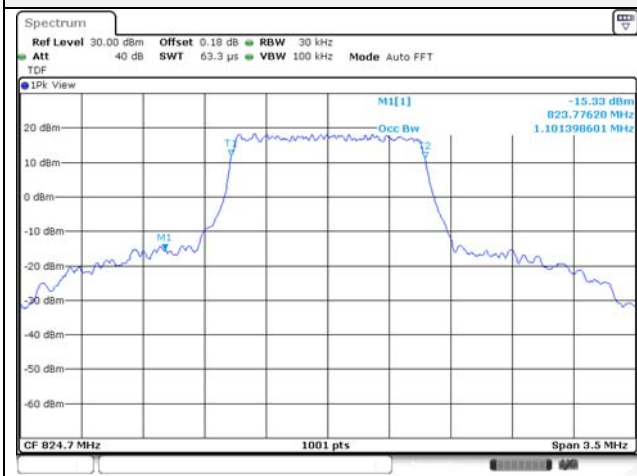

Report No.:
KR22-SRF0021
Page (97) of (269)

Test mode: LTE Band 5

1.4M BW QPSK Low ch.

1.4M BW 16QAM Low ch.

1.4M BW QPSK Mid ch.

1.4M BW 16QAM Mid ch.

1.4M BW QPSK High ch.

1.4M BW 16QAM High ch.