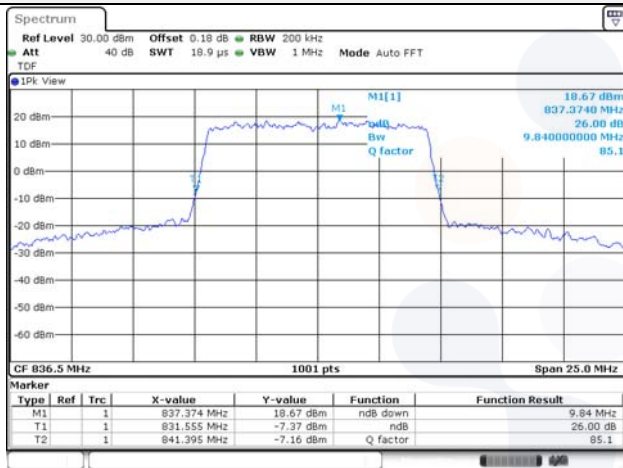

10M BW QPSK Mid ch.