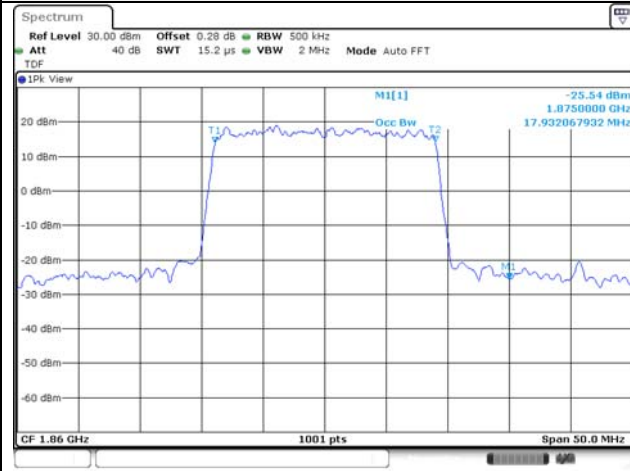

KCTL Inc.

65, Sinwon-ro, Yeongtong-gu,
Suwon-si, Gyeonggi-do, 16677, Korea
TEL: 82-31-285-0894 FAX: 82-505-299-8311
www.kctl.co.kr

Report No.:
KR22-SRF0021
Page (90) of (269)

20M BW QPSK Low ch.