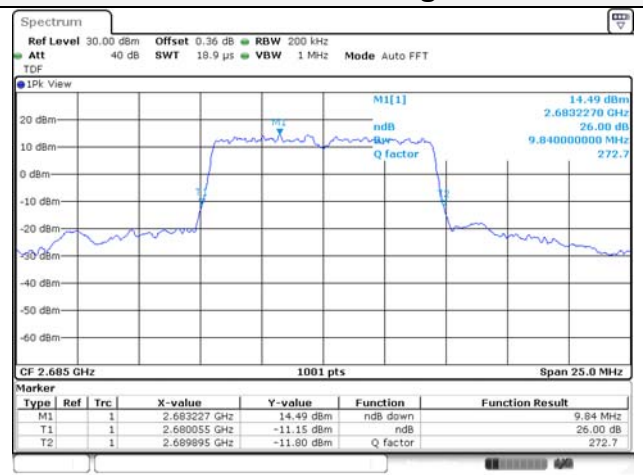

Report No.:
KR22-SRF0021
Page (76) of (269)

10M BW QPSK Low ch.

10M BW 16QAM Low ch.

10M BW QPSK Mid ch.

10M BW 16QAM Mid ch.

10M BW QPSK High ch.

10M BW 16QAM High ch.

KCTL Inc.