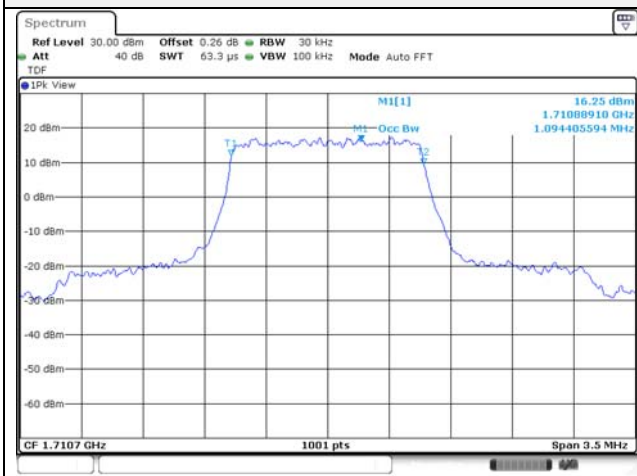

Report No.:
KR22-SRF0021
Page (91) of (269)

Test mode: LTE Band 4

1.4M BW QPSK Low ch.

1.4M BW 16QAM Low ch.

1.4M BW QPSK Mid ch.

1.4M BW 16QAM Mid ch.

1.4M BW QPSK High ch.

1.4M BW 16QAM High ch.