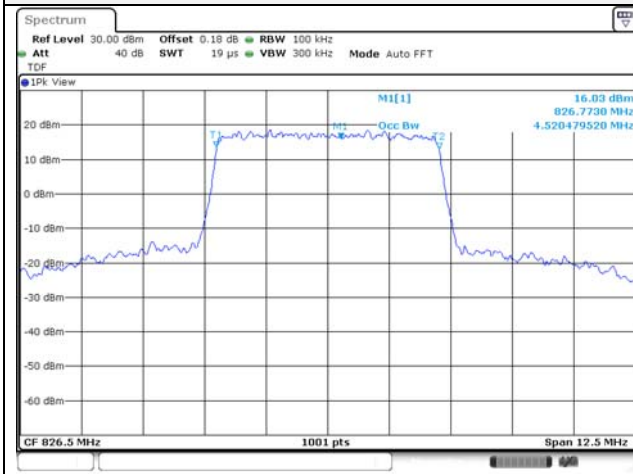

KCTL Inc.

65, Sinwon-ro, Yeongtong-gu,
Suwon-si, Gyeonggi-do, 16677, Korea
TEL: 82-31-285-0894 FAX: 82-505-299-8311
www.kctl.co.kr

Report No.:
KR22-SRF0021
Page (99) of (269)

5M BW QPSK Low ch.