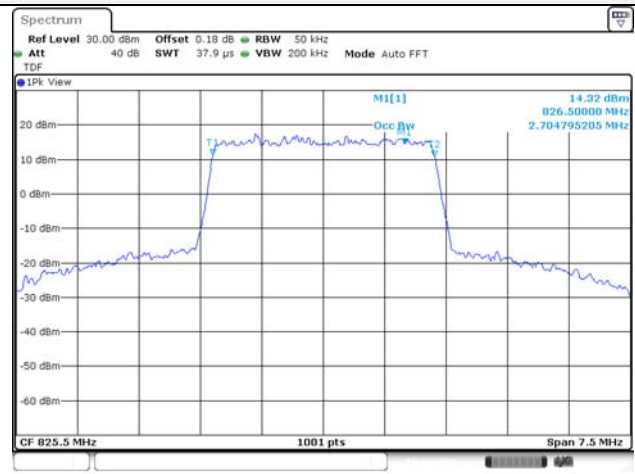

3M BW 16QAM Low ch.