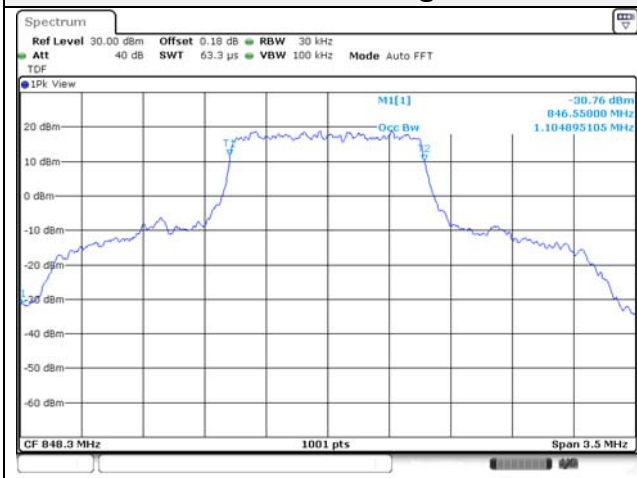

Report No.:
KR22-SRF0021
Page (97) of (269)

Test mode: LTE Band 5

1.4M BW QPSK Low ch.

1.4M BW 16QAM Low ch.

1.4M BW QPSK Mid ch.

1.4M BW 16QAM Mid ch.

1.4M BW QPSK High ch.

1.4M BW 16QAM High ch.