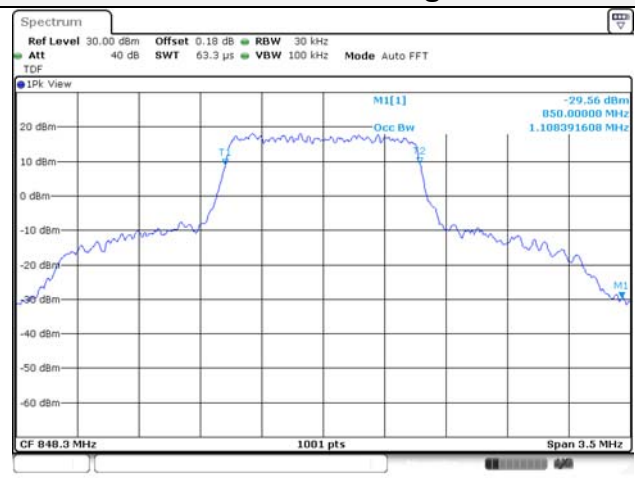

Report No.:
KR22-SRF0021
Page (97) of (269)

Test mode: LTE Band 5

1.4M BW QPSK Low ch.

1.4M BW 16QAM Low ch.

1.4M BW QPSK Mid ch.

1.4M BW 16QAM Mid ch.

1.4M BW QPSK High ch.

1.4M BW 16QAM High ch.