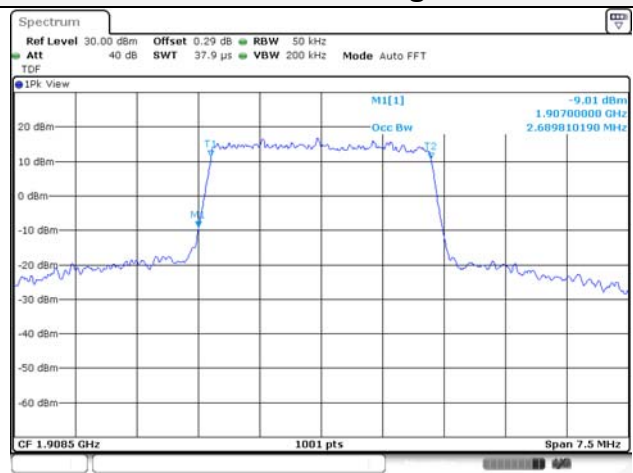

3M BW 16QAM High ch.