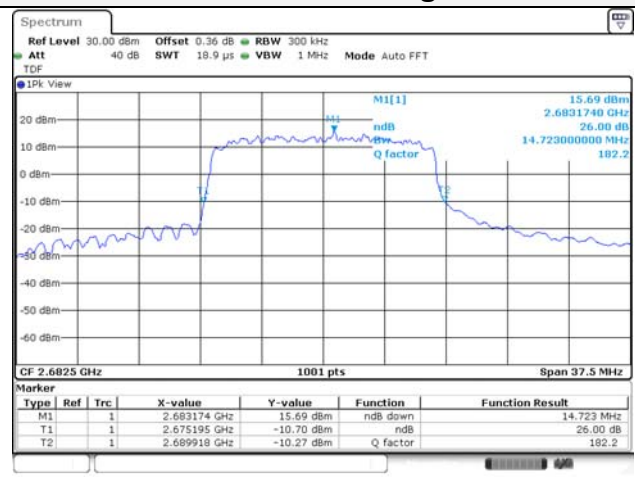

15M BW 16QAM High ch.