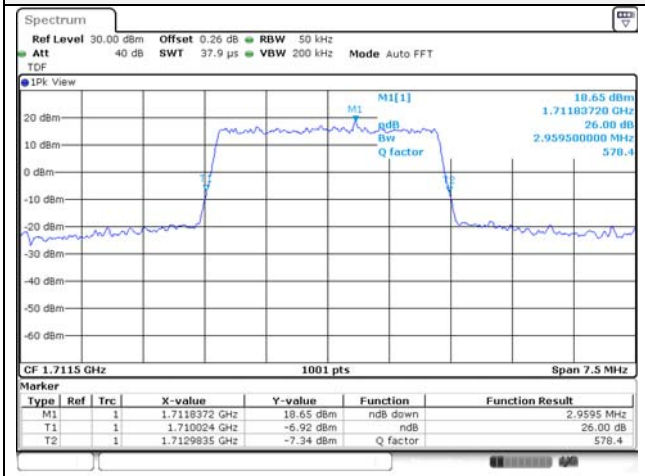

KCTL Inc.

65, Sinwon-ro, Yeongtong-gu,
Suwon-si, Gyeonggi-do, 16677, Korea
TEL: 82-31-285-0894 FAX: 82-505-299-8311
www.kctl.co.kr

Report No.:
KR22-SRF0021
Page (80) of (269)

3M BW QPSK Low ch.