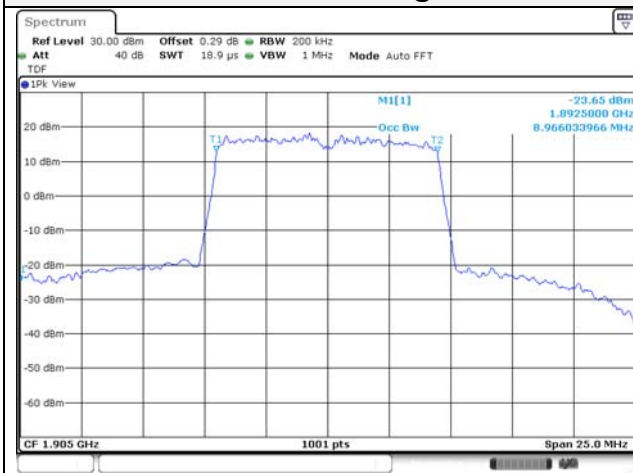

10M BW QPSK High ch.