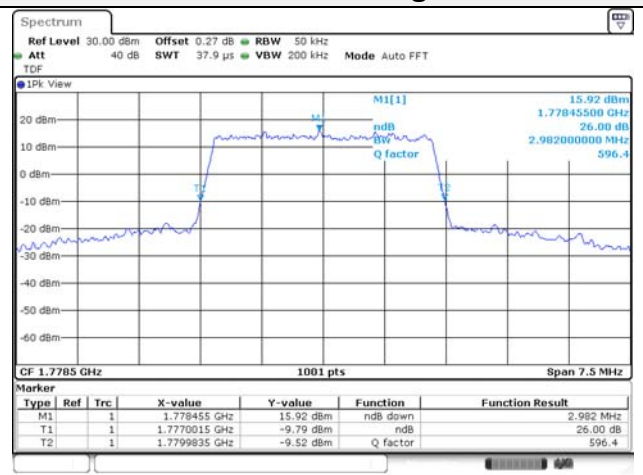

3M BW 16QAM High ch.