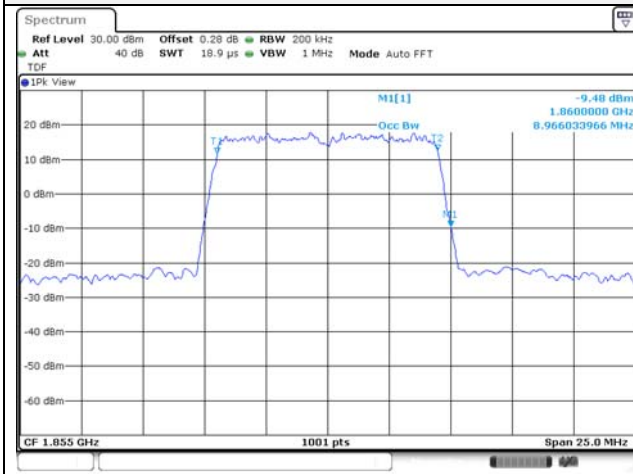

KCTL Inc.

65, Sinwon-ro, Yeongtong-gu,
Suwon-si, Gyeonggi-do, 16677, Korea
TEL: 82-31-285-0894 FAX: 82-505-299-8311
www.kctl.co.kr

Report No.:
KR22-SRF0021
Page (88) of (269)

10M BW QPSK Low ch.