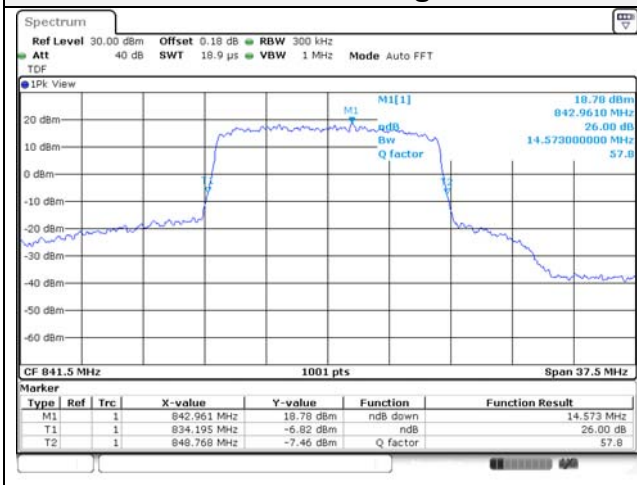

Report No.:
KR22-SRF0021
Page (74) of (269)

15M BW QPSK Low ch.

15M BW 16QAM Low ch.

15M BW QPSK Mid ch.

15M BW 16QAM Mid ch.

15M BW QPSK High ch.

15M BW 16QAM High ch.

KCTL Inc.