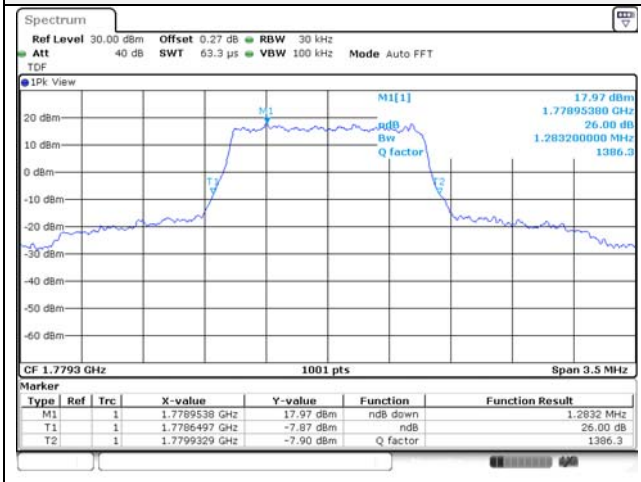

1.4M BW 16QAM Low ch.

1.4M BW QPSK Mid ch.

1.4M BW 16QAM Mid ch.

1.4M BW QPSK High ch.

1.4M BW 16QAM High ch.

KCTL Inc.

65, Sinwon-ro, Yeongtong-gu,
Suwon-si, Gyeonggi-do, 16677, Korea
TEL: 82-31-285-0894 FAX: 82-505-299-8311
www.kctl.co.kr