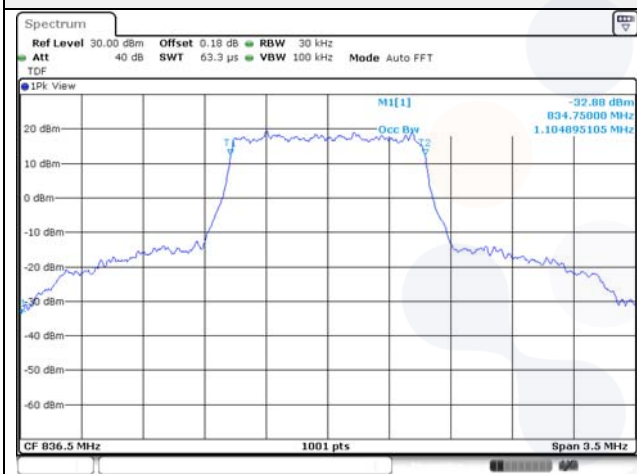

Report No.:
KR22-SRF0021
Page (97) of (269)

Test mode: LTE Band 5

1.4M BW QPSK Low ch.

1.4M BW 16QAM Low ch.

1.4M BW QPSK Mid ch.

1.4M BW 16QAM Mid ch.

1.4M BW QPSK High ch.

1.4M BW 16QAM High ch.