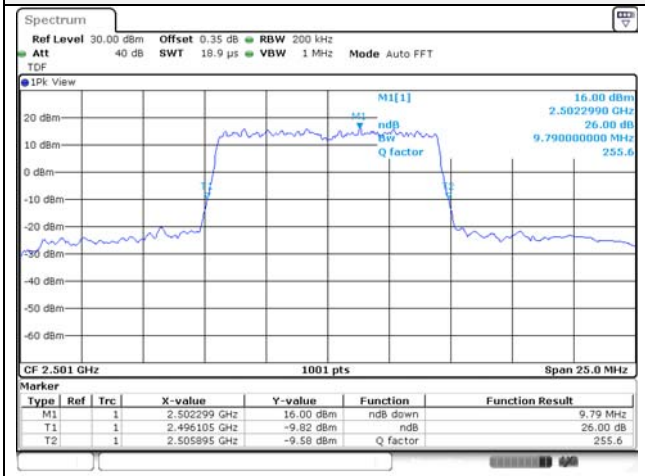

KCTL Inc.

65, Sinwon-ro, Yeongtong-gu,
Suwon-si, Gyeonggi-do, 16677, Korea
TEL: 82-31-285-0894 FAX: 82-505-299-8311
www.kctl.co.kr

Report No.:
KR22-SRF0021
Page (76) of (269)

10M BW QPSK Low ch.