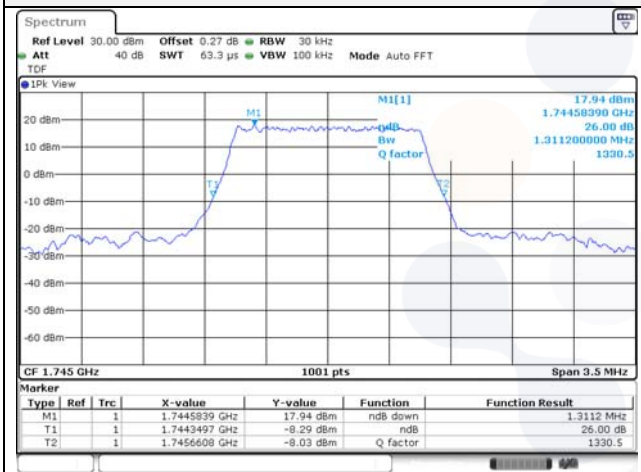

1.4M BW QPSK Mid ch.