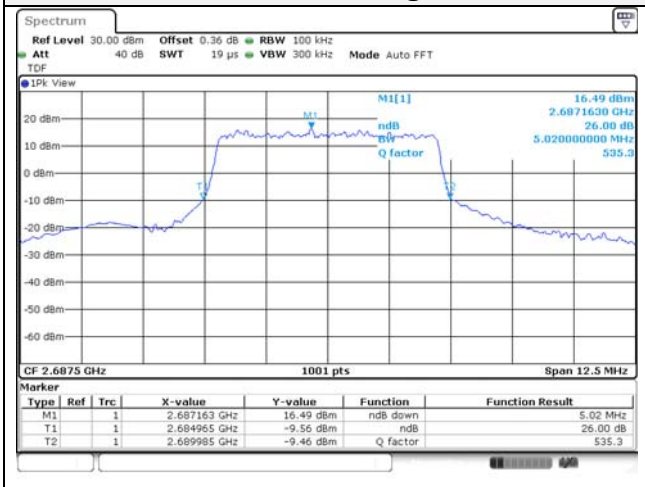

5M BW QPSK High ch.