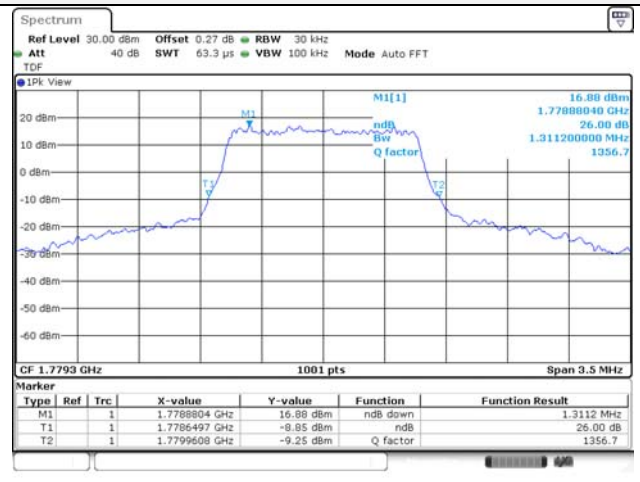

1.4M BW 16QAM Low ch.

1.4M BW QPSK Mid ch.

1.4M BW 16QAM Mid ch.

1.4M BW QPSK High ch.

1.4M BW 16QAM High ch.

KCTL Inc.

65, Sinwon-ro, Yeongtong-gu,
Suwon-si, Gyeonggi-do, 16677, Korea
TEL: 82-31-285-0894 FAX: 82-505-299-8311
www.kctl.co.kr