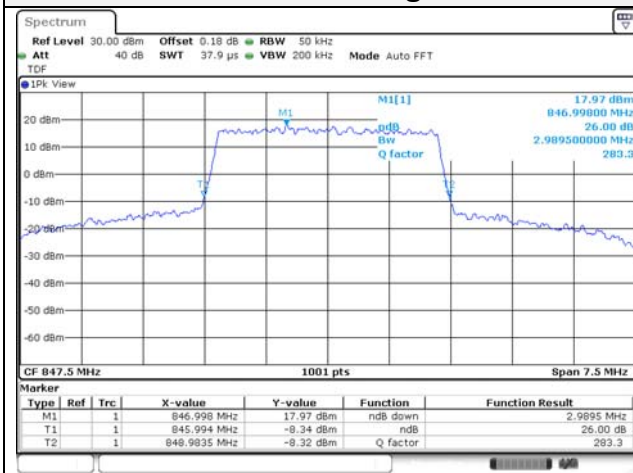

3M BW QPSK High ch.