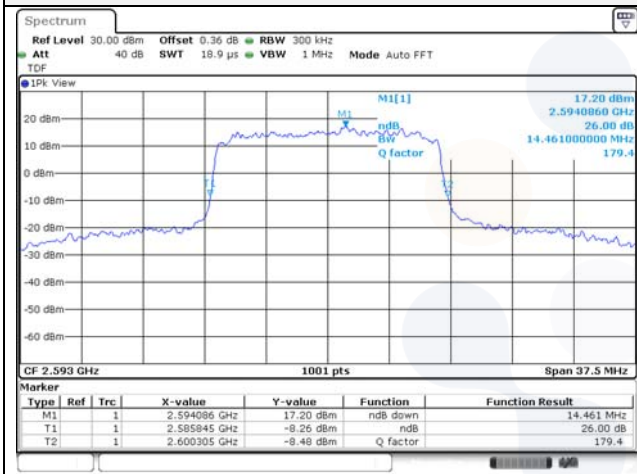

15M BW QPSK Mid ch.