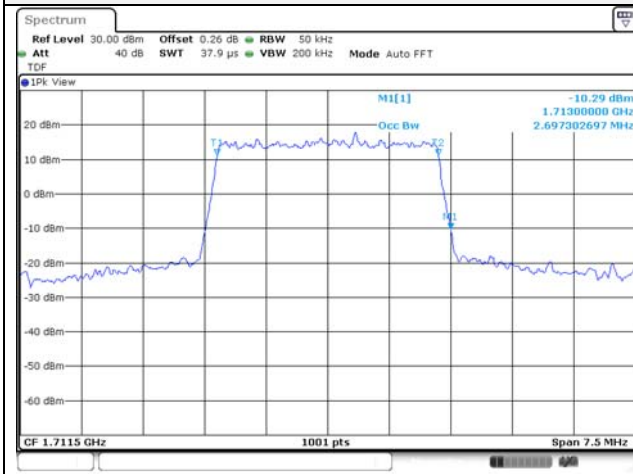

KCTL Inc.

65, Sinwon-ro, Yeongtong-gu,
Suwon-si, Gyeonggi-do, 16677, Korea
TEL: 82-31-285-0894 FAX: 82-505-299-8311
www.kctl.co.kr

Report No.:
KR22-SRF0021
Page (92) of (269)

3M BW QPSK Low ch.