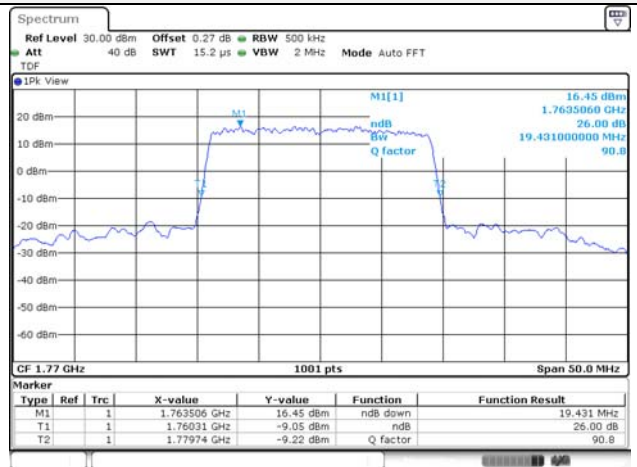

20M BW 16QAM High ch.