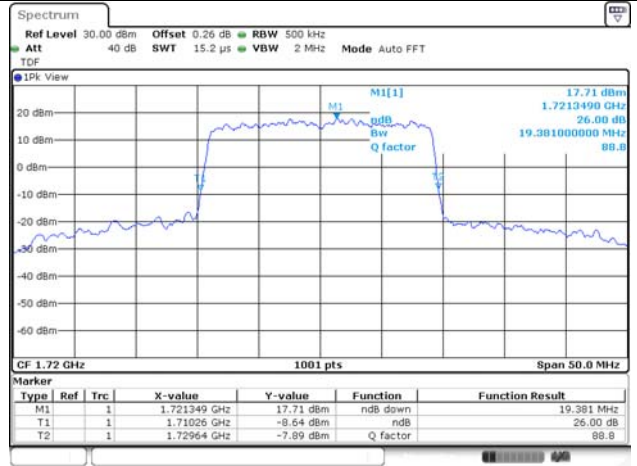

20M BW 16QAM Low ch.