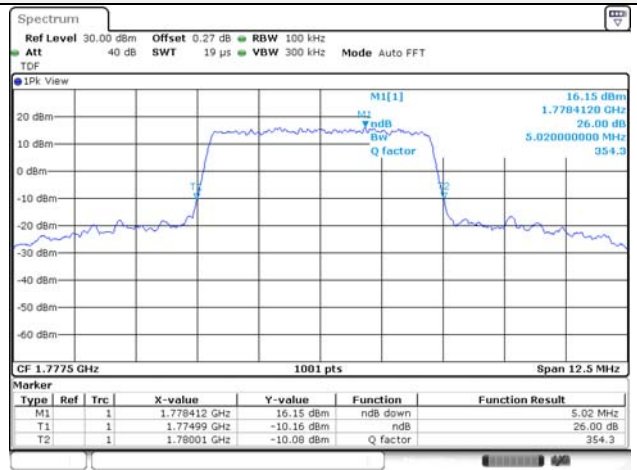

5M BW 16QAM High ch.