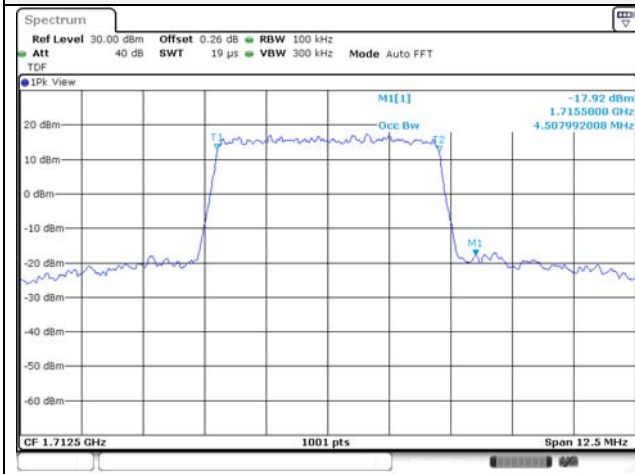

KCTL Inc.

65, Sinwon-ro, Yeongtong-gu,
Suwon-si, Gyeonggi-do, 16677, Korea
TEL: 82-31-285-0894 FAX: 82-505-299-8311
www.kctl.co.kr

Report No.:
KR22-SRF0021
Page (93) of (269)

5M BW QPSK Low ch.