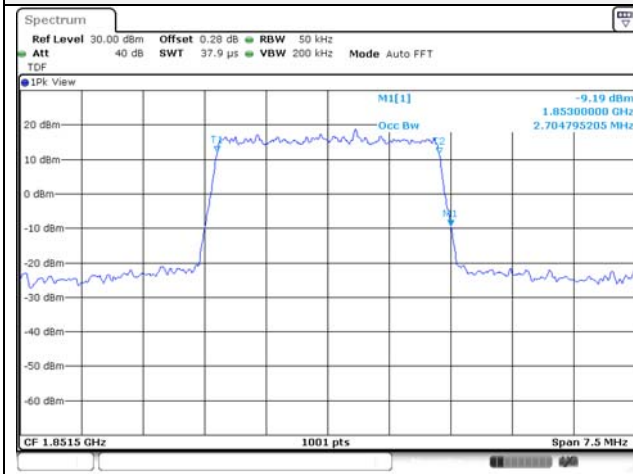

KCTL Inc.

65, Sinwon-ro, Yeongtong-gu,
Suwon-si, Gyeonggi-do, 16677, Korea
TEL: 82-31-285-0894 FAX: 82-505-299-8311
www.kctl.co.kr

Report No.:
KR22-SRF0021
Page (86) of (269)

3M BW QPSK Low ch.