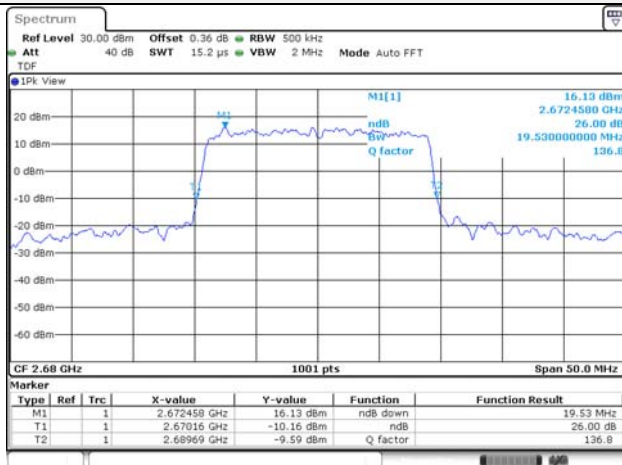

20M BW QPSK High ch.