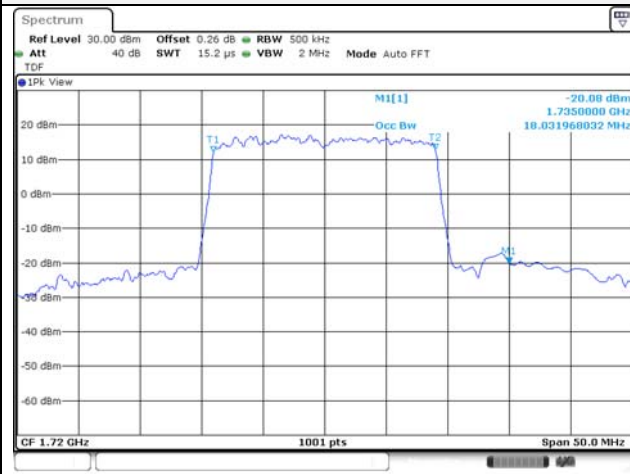

KCTL Inc.

65, Sinwon-ro, Yeongtong-gu,
Suwon-si, Gyeonggi-do, 16677, Korea
TEL: 82-31-285-0894 FAX: 82-505-299-8311
www.kctl.co.kr

Report No.:
KR22-SRF0021
Page (96) of (269)

20M BW QPSK Low ch.