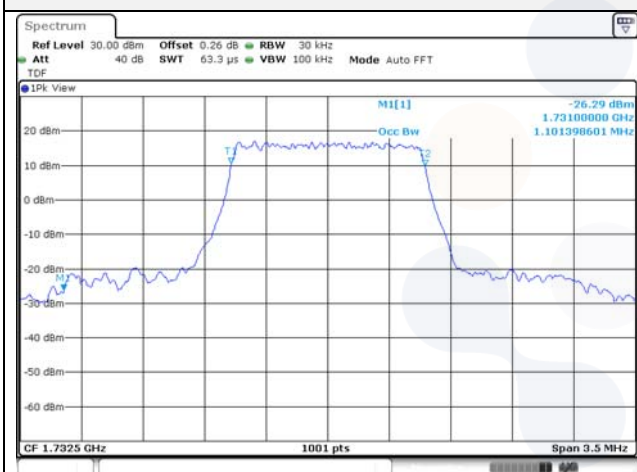

Report No.:
KR22-SRF0021
Page (91) of (269)

Test mode: LTE Band 4

1.4M BW QPSK Low ch.

1.4M BW 16QAM Low ch.

1.4M BW QPSK Mid ch.

1.4M BW 16QAM Mid ch.

1.4M BW QPSK High ch.

1.4M BW 16QAM High ch.