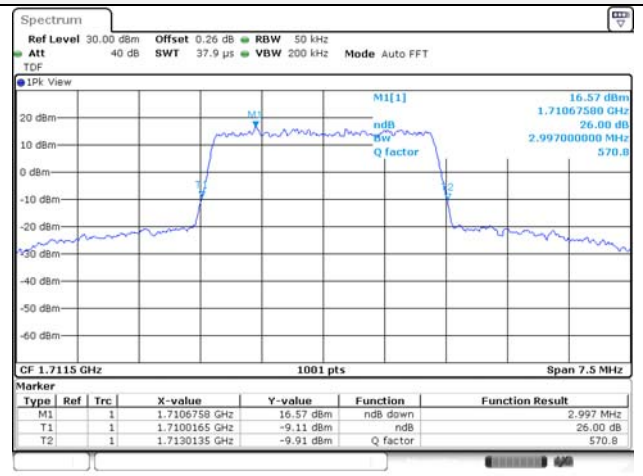

3M BW 16QAM Low ch.