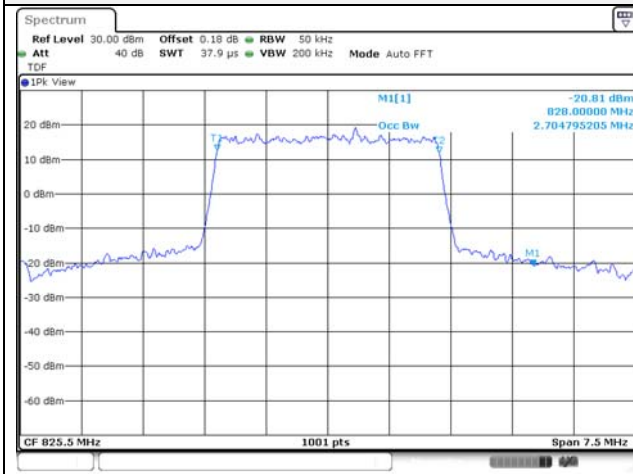

KCTL Inc.

65, Sinwon-ro, Yeongtong-gu,
Suwon-si, Gyeonggi-do, 16677, Korea
TEL: 82-31-285-0894 FAX: 82-505-299-8311
www.kctl.co.kr

Report No.:
KR22-SRF0021
Page (98) of (269)

3M BW QPSK Low ch.