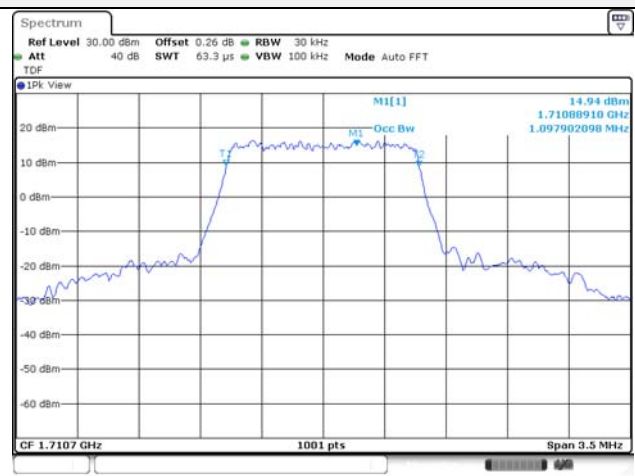

Report No.:
KR22-SRF0021
Page (91) of (269)

Test mode: LTE Band 4

1.4M BW QPSK Low ch.

1.4M BW 16QAM Low ch.

1.4M BW QPSK Mid ch.

1.4M BW 16QAM Mid ch.

1.4M BW QPSK High ch.

1.4M BW 16QAM High ch.