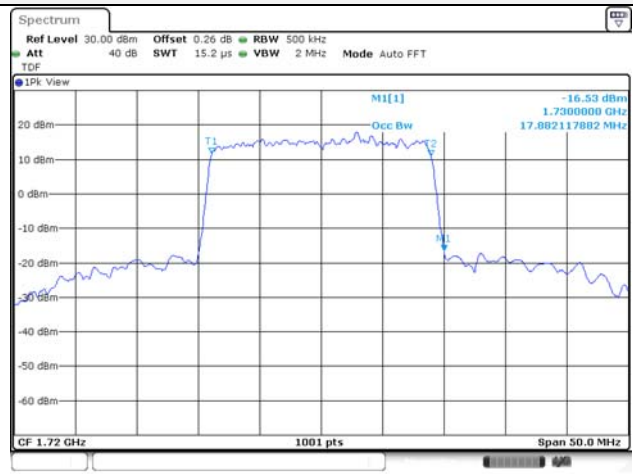

65, Sinwon-ro, Yeongtong-gu,
Suwon-si, Gyeonggi-do, 16677, Korea
TEL: 82-31-285-0894 FAX: 82-505-299-8311
www.kctl.co.kr

Report No.:
KR22-SRF0021
Page (96) of (269)

20M BW QPSK Low ch.

20M BW 16QAM Low ch.