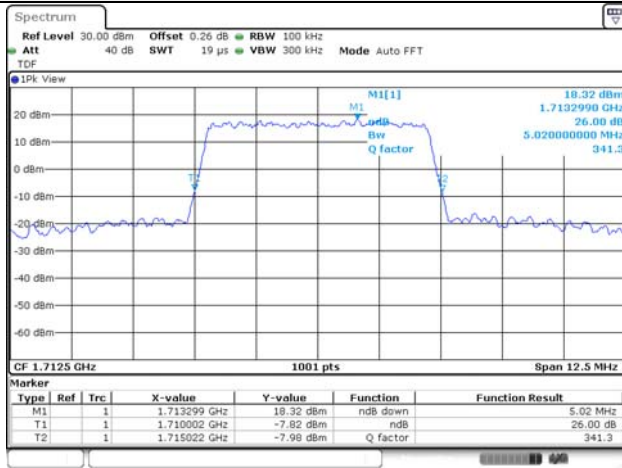

KCTL Inc.

65, Sinwon-ro, Yeongtong-gu,
Suwon-si, Gyeonggi-do, 16677, Korea
TEL: 82-31-285-0894 FAX: 82-505-299-8311
www.kctl.co.kr

Report No.:
KR22-SRF0021
Page (81) of (269)

5M BW QPSK Low ch.