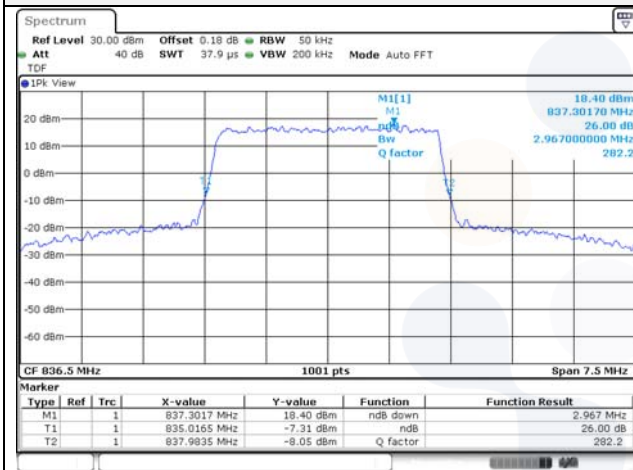

3M BW QPSK Mid ch.