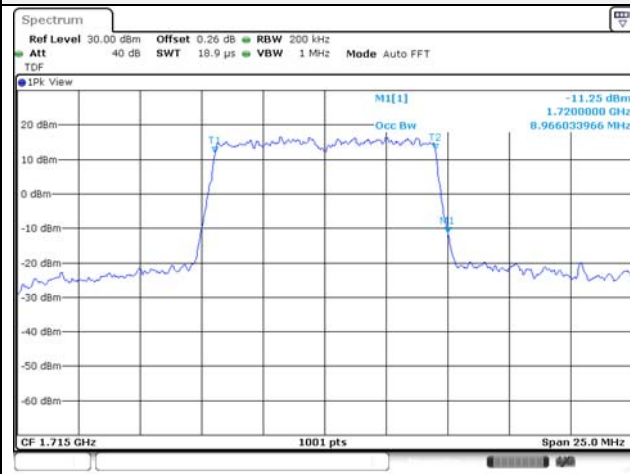

KCTL Inc.

65, Sinwon-ro, Yeongtong-gu,
Suwon-si, Gyeonggi-do, 16677, Korea
TEL: 82-31-285-0894 FAX: 82-505-299-8311
www.kctl.co.kr

Report No.:
KR22-SRF0021
Page (94) of (269)

10M BW QPSK Low ch.