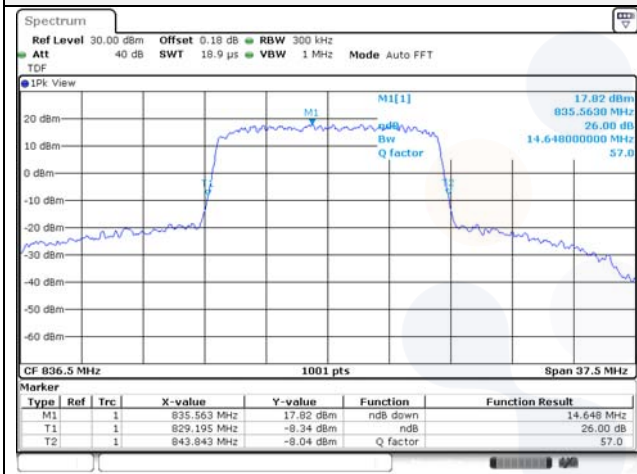

Report No.:
KR22-SRF0021
Page (74) of (269)

15M BW QPSK Low ch.

15M BW 16QAM Low ch.

15M BW QPSK Mid ch.

15M BW 16QAM Mid ch.

15M BW QPSK High ch.

15M BW 16QAM High ch.

KCTL Inc.