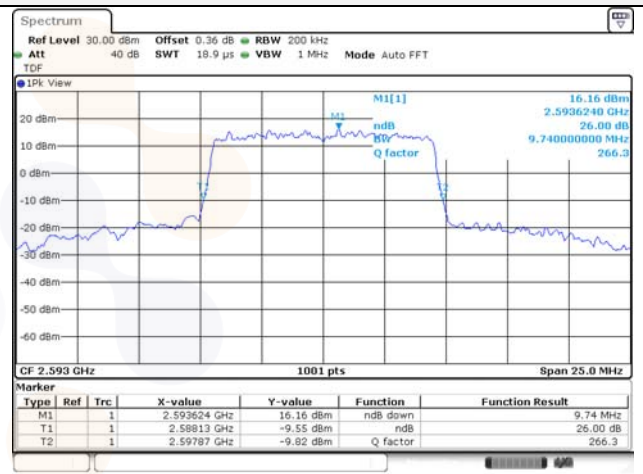

Report No.:
KR22-SRF0021
Page (76) of (269)

10M BW QPSK Low ch.

10M BW 16QAM Low ch.

10M BW QPSK Mid ch.

10M BW 16QAM Mid ch.

10M BW QPSK High ch.

10M BW 16QAM High ch.

KCTL Inc.