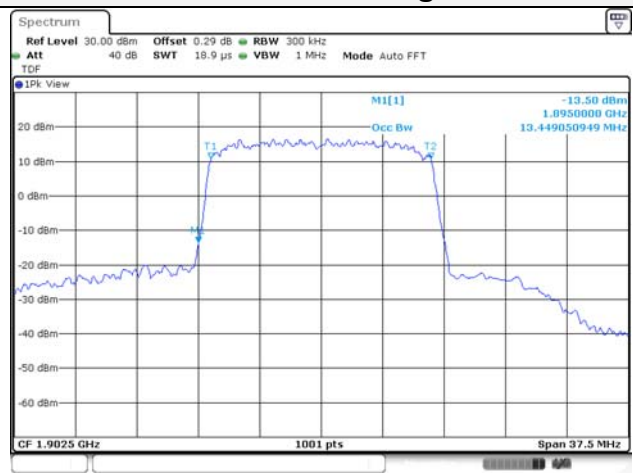

15M BW 16QAM High ch.