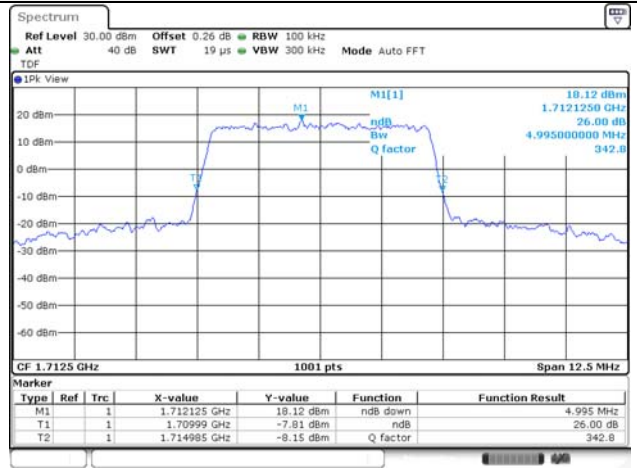

65, Sinwon-ro, Yeongtong-gu,
Suwon-si, Gyeonggi-do, 16677, Korea
TEL: 82-31-285-0894 FAX: 82-505-299-8311
www.kctl.co.kr

Report No.:
KR22-SRF0021
Page (81) of (269)

5M BW QPSK Low ch.

5M BW 16QAM Low ch.