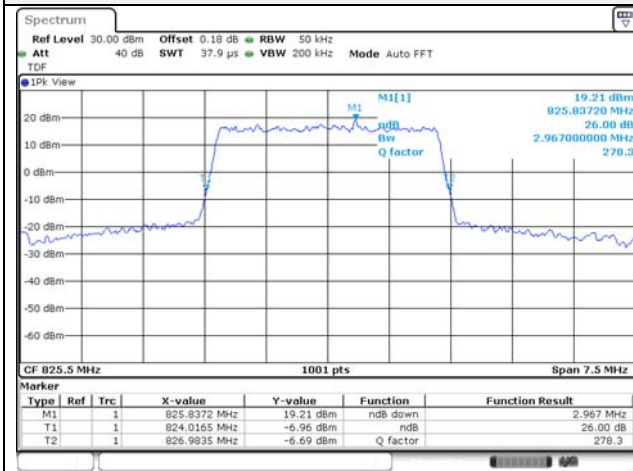

KCTL Inc.

65, Sinwon-ro, Yeongtong-gu,
Suwon-si, Gyeonggi-do, 16677, Korea
TEL: 82-31-285-0894 FAX: 82-505-299-8311
www.kctl.co.kr

Report No.:
KR22-SRF0021
Page (71) of (269)

3M BW QPSK Low ch.

3M BW 16QAM Low ch.