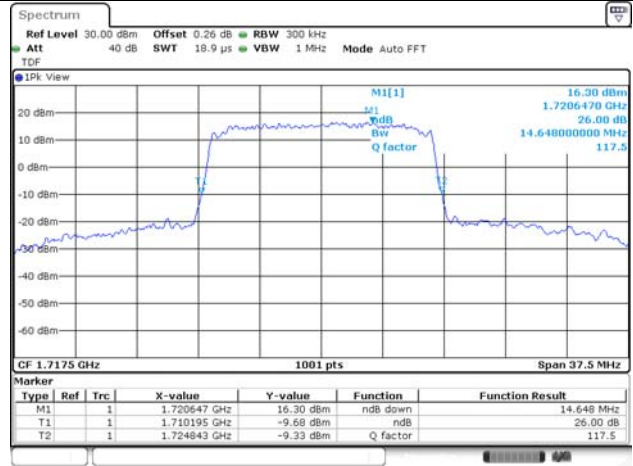

65, Sinwon-ro, Yeongtong-gu,
Suwon-si, Gyeonggi-do, 16677, Korea
TEL: 82-31-285-0894 FAX: 82-505-299-8311
www.kctl.co.kr

Report No.:
KR22-SRF0021
Page (83) of (269)

15M BW QPSK Low ch.

15M BW 16QAM Low ch.