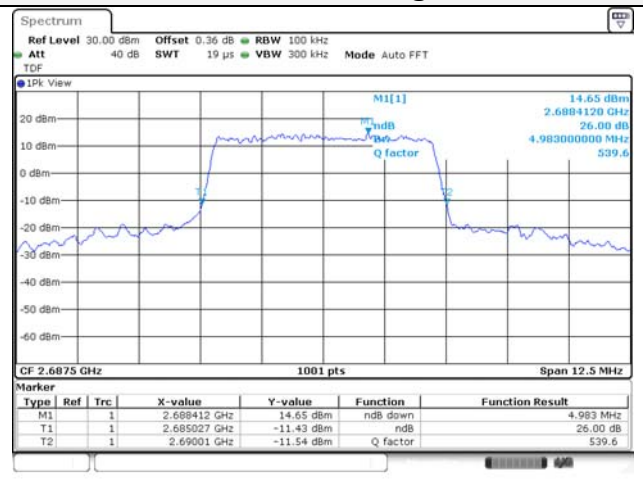

5M BW 16QAM High ch.