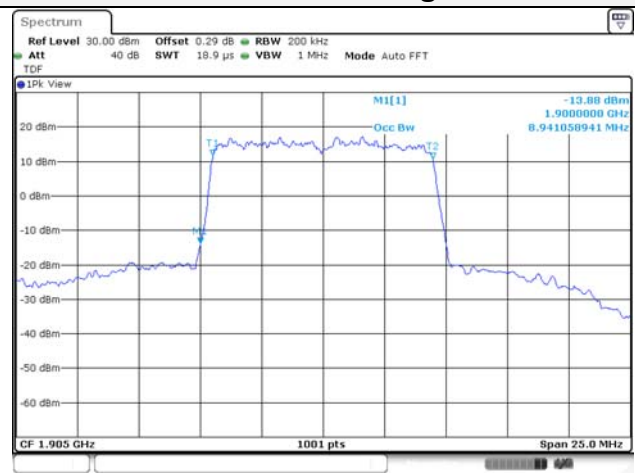

10M BW 16QAM High ch.