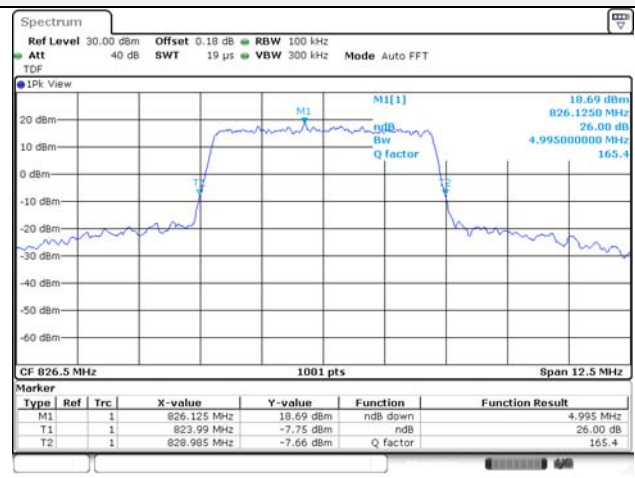

Report No.:
KR22-SRF0021
Page (72) of (269)

5M BW QPSK Low ch.

5M BW 16QAM Low ch.

5M BW QPSK Mid ch.

5M BW 16QAM Mid ch.

5M BW QPSK High ch.

5M BW 16QAM High ch.

KCTL Inc.