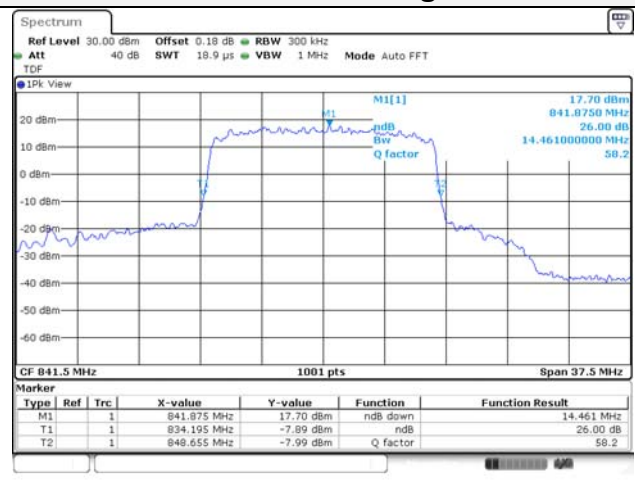

Report No.:
KR22-SRF0021
Page (74) of (269)

15M BW QPSK Low ch.

15M BW 16QAM Low ch.

15M BW QPSK Mid ch.

15M BW 16QAM Mid ch.

15M BW QPSK High ch.

15M BW 16QAM High ch.

KCTL Inc.