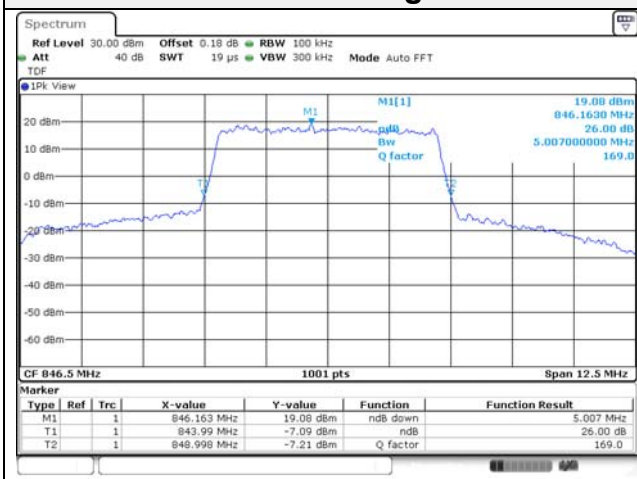

Report No.:
KR22-SRF0021
Page (72) of (269)

5M BW QPSK Low ch.

5M BW 16QAM Low ch.

5M BW QPSK Mid ch.

5M BW 16QAM Mid ch.

5M BW QPSK High ch.

5M BW 16QAM High ch.

KCTL Inc.