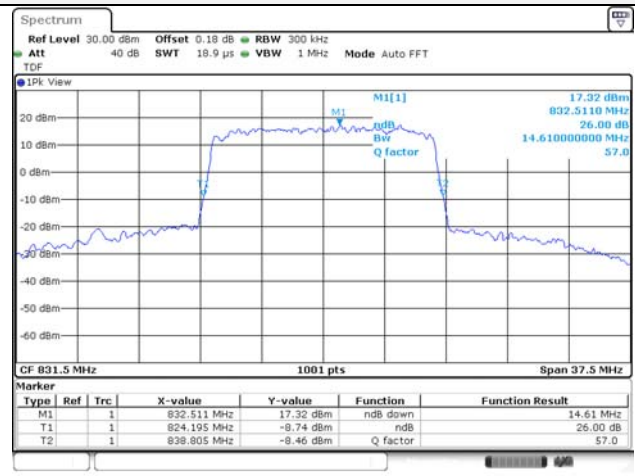

Report No.:
KR22-SRF0021
Page (74) of (269)

15M BW QPSK Low ch.

15M BW 16QAM Low ch.

15M BW QPSK Mid ch.

15M BW 16QAM Mid ch.

15M BW QPSK High ch.

15M BW 16QAM High ch.

KCTL Inc.