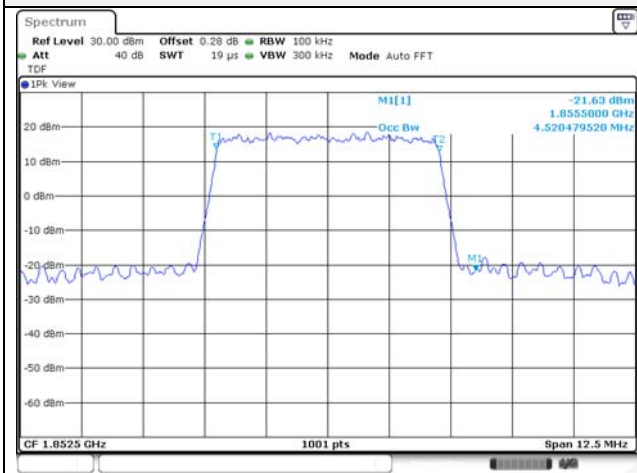

KCTL Inc.

65, Sinwon-ro, Yeongtong-gu,
Suwon-si, Gyeonggi-do, 16677, Korea
TEL: 82-31-285-0894 FAX: 82-505-299-8311
www.kctl.co.kr

Report No.:
KR22-SRF0021
Page (87) of (269)

5M BW QPSK Low ch.