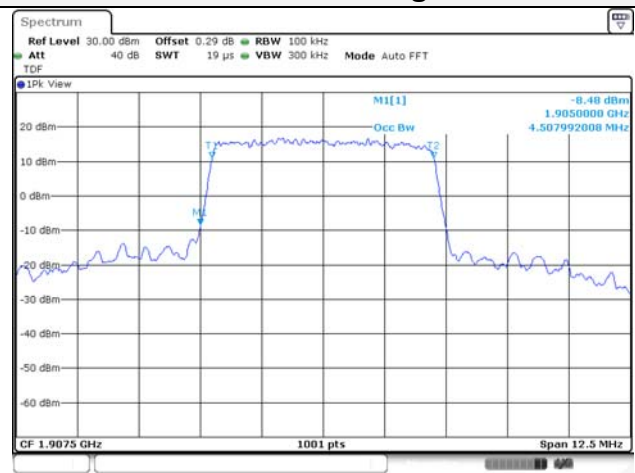

5M BW 16QAM High ch.