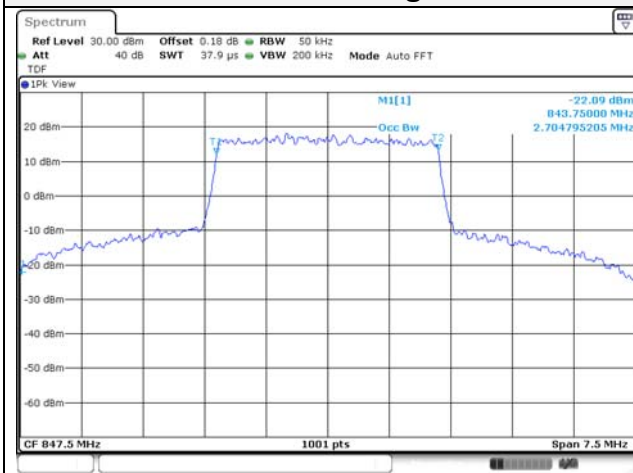

3M BW QPSK High ch.