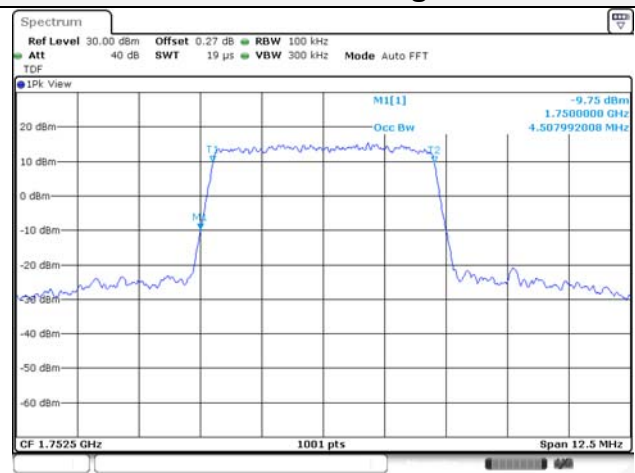

5M BW 16QAM High ch.