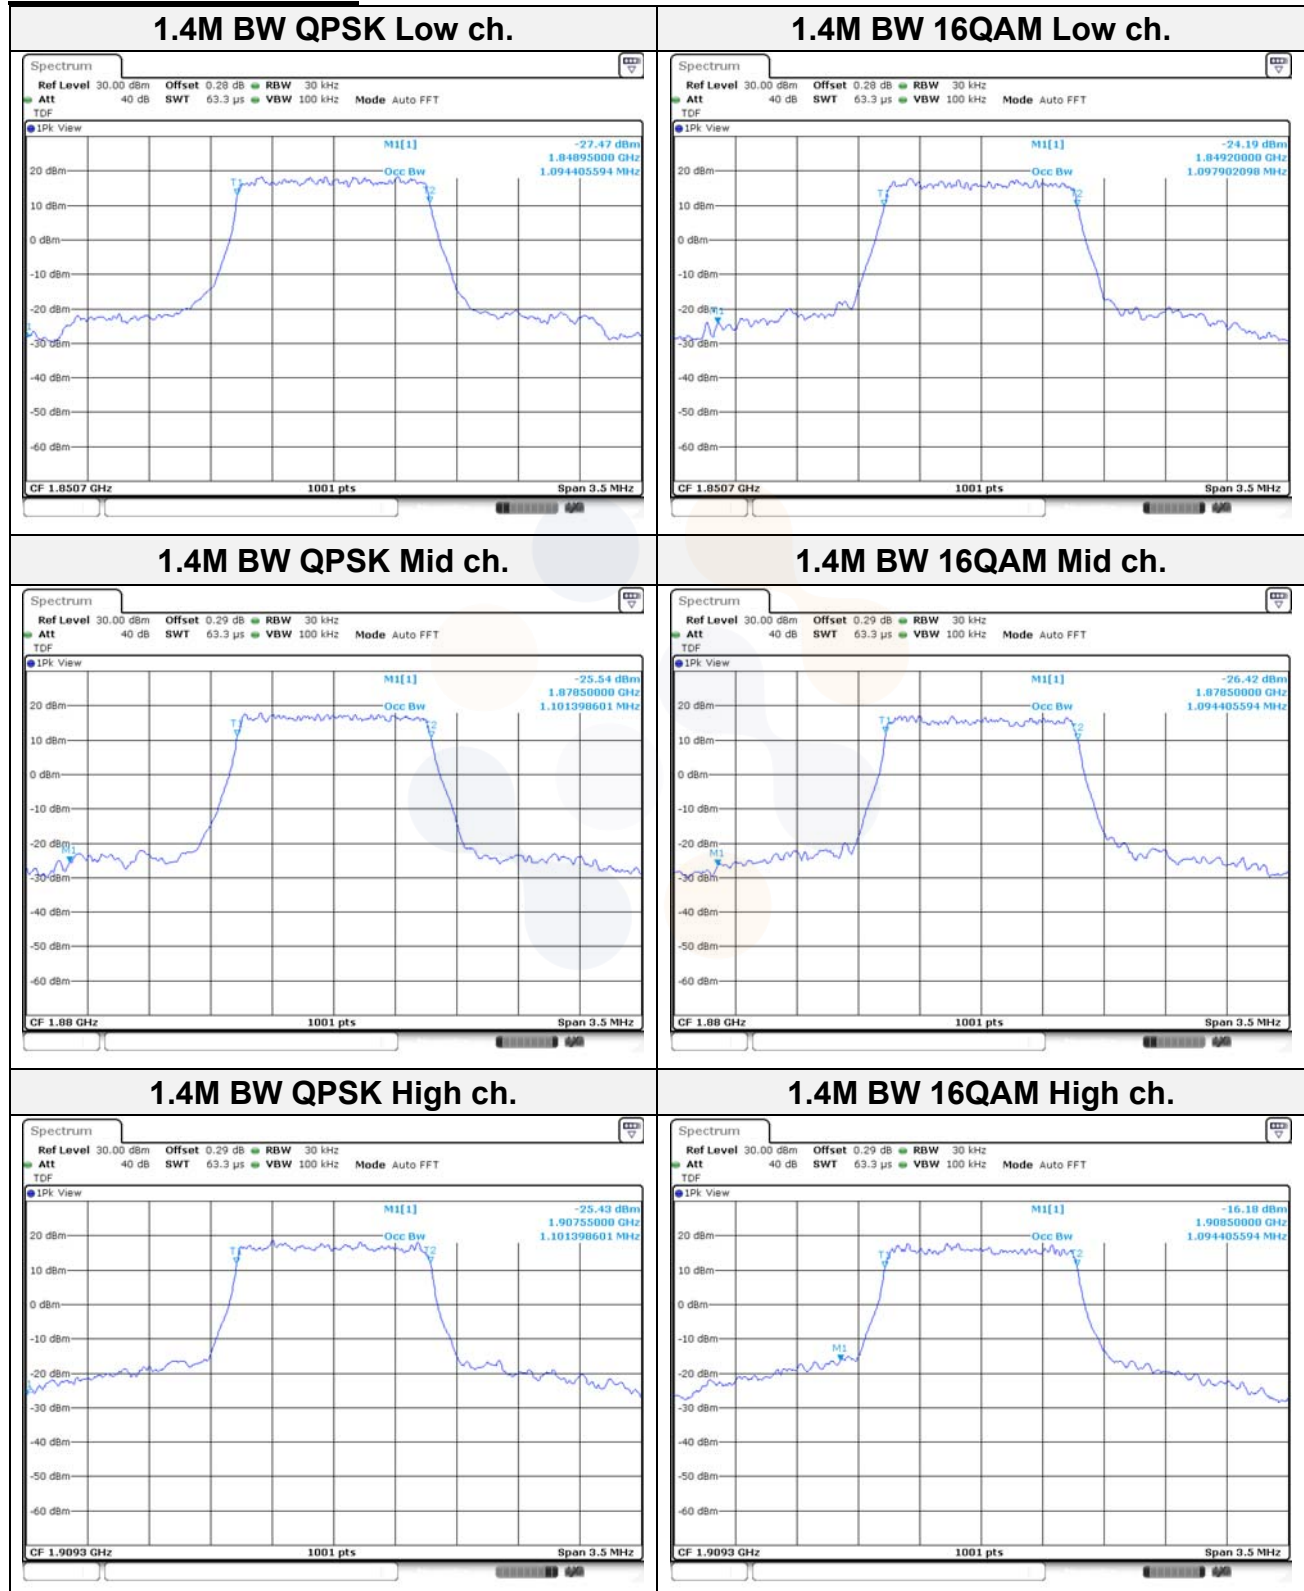

65, Sinwon-ro, Yeongtong-gu,
Suwon-si, Gyeonggi-do, 16677, Korea
TEL: 82-31-285-0894 FAX: 82-505-299-8311
www.kctl.co.kr

Report No.:
KR22-SRF0021
Page (85) of (269)

99% Occupied Bandwidth

Test mode: LTE Band 2