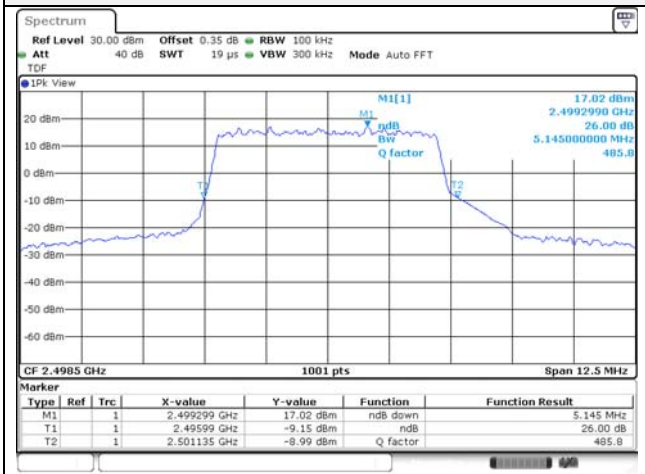

KCTL Inc.

65, Sinwon-ro, Yeongtong-gu,
Suwon-si, Gyeonggi-do, 16677, Korea
TEL: 82-31-285-0894 FAX: 82-505-299-8311
www.kctl.co.kr

Report No.:
KR22-SRF0021
Page (75) of (269)

Test mode: LTE Band 41

5M BW QPSK Low ch.