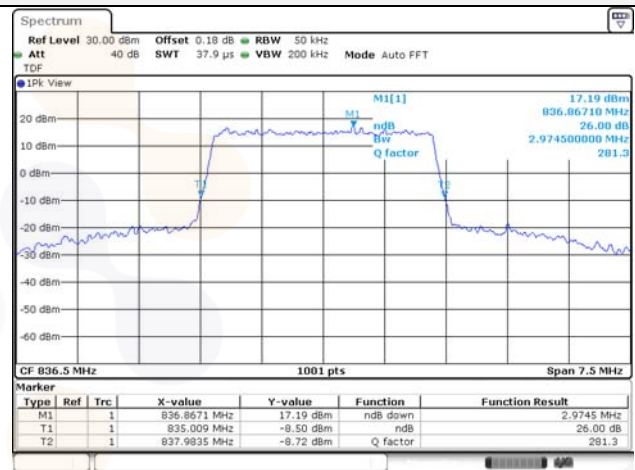

3M BW 16QAM Mid ch.