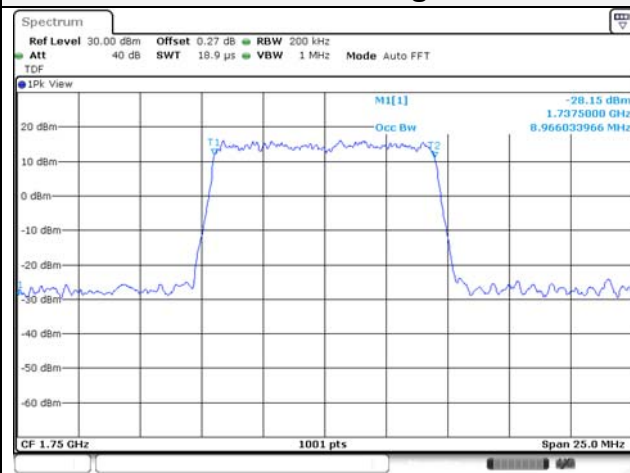

10M BW QPSK High ch.