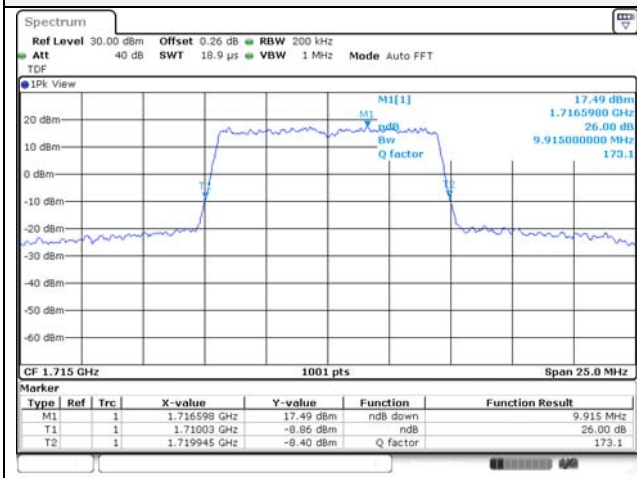

KCTL Inc.

65, Sinwon-ro, Yeongtong-gu,
Suwon-si, Gyeonggi-do, 16677, Korea
TEL: 82-31-285-0894 FAX: 82-505-299-8311
www.kctl.co.kr

Report No.:
KR22-SRF0021
Page (82) of (269)

10M BW QPSK Low ch.