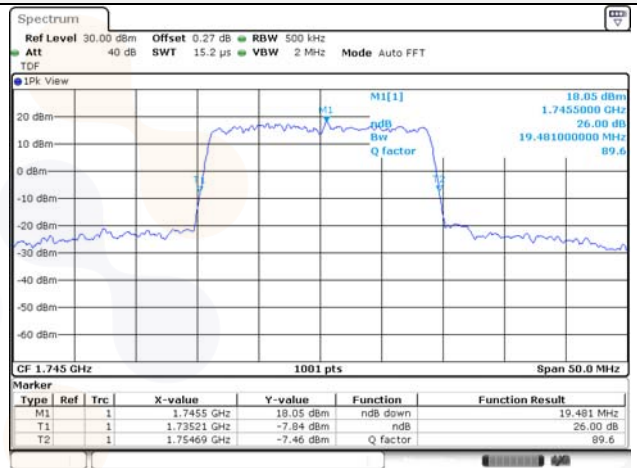

20M BW 16QAM Mid ch.