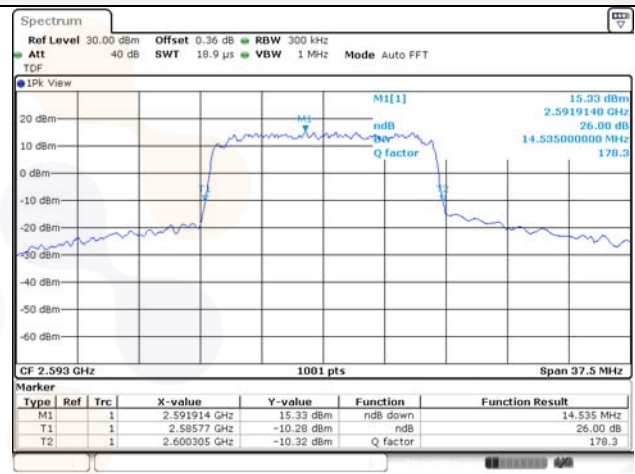

15M BW 16QAM Mid ch.