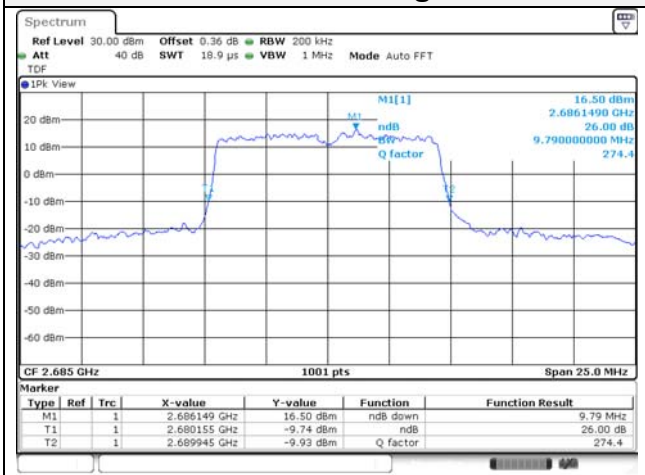

Report No.:
KR22-SRF0021
Page (76) of (269)

10M BW QPSK Low ch.

10M BW 16QAM Low ch.

10M BW QPSK Mid ch.

10M BW 16QAM Mid ch.

10M BW QPSK High ch.

10M BW 16QAM High ch.

KCTL Inc.