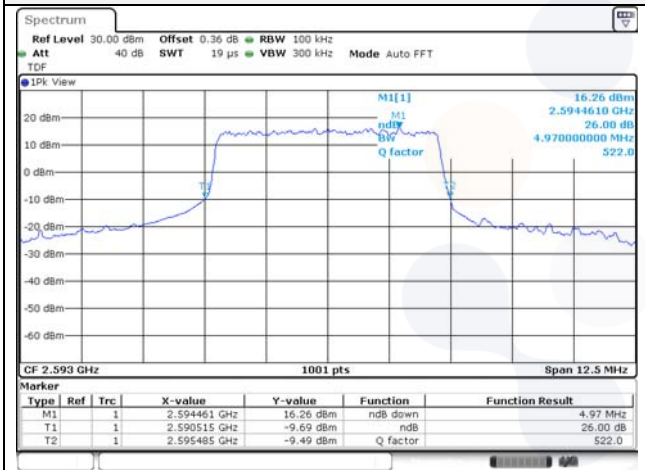

5M BW QPSK Mid ch.