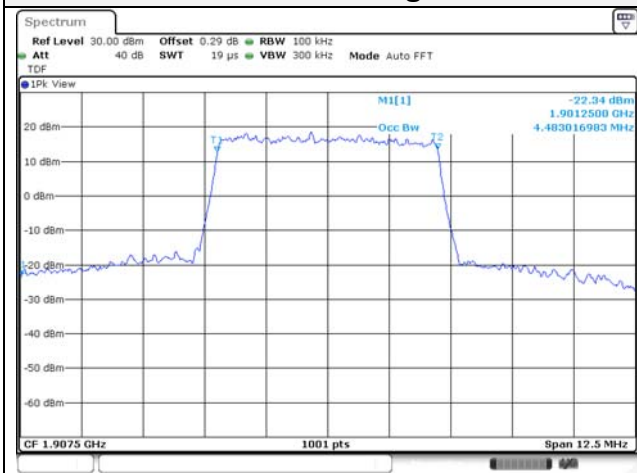

5M BW QPSK High ch.