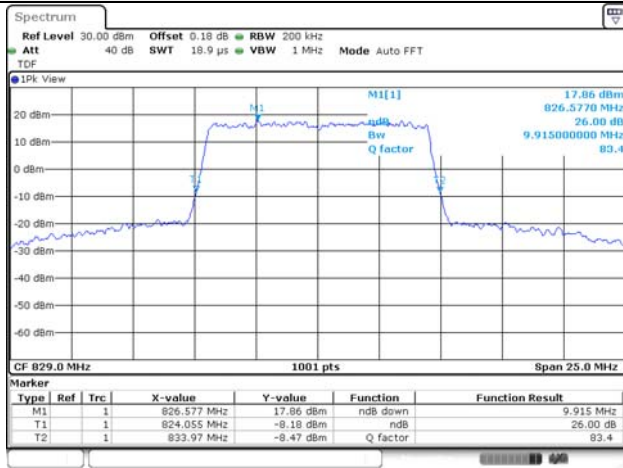

KCTL Inc.

65, Sinwon-ro, Yeongtong-gu,
Suwon-si, Gyeonggi-do, 16677, Korea
TEL: 82-31-285-0894 FAX: 82-505-299-8311
www.kctl.co.kr

Report No.:
KR22-SRF0021
Page (73) of (269)

10M BW QPSK Low ch.