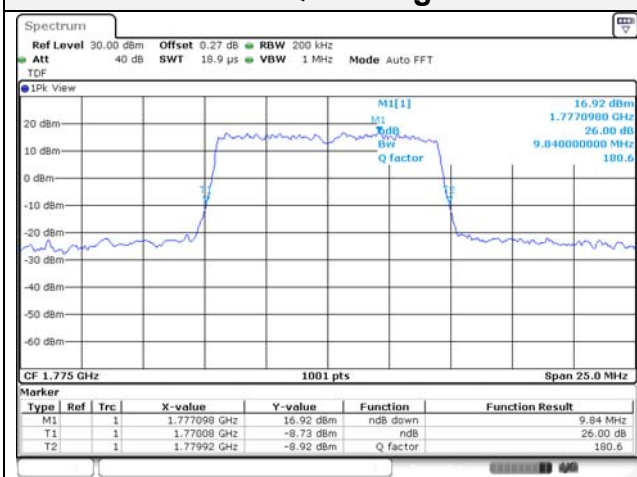

Report No.:
KR22-SRF0021
Page (82) of (269)

10M BW QPSK Low ch.

10M BW 16QAM Low ch.

10M BW QPSK Mid ch.

10M BW 16QAM Mid ch.

10M BW QPSK High ch.

10M BW 16QAM High ch.

KCTL Inc.