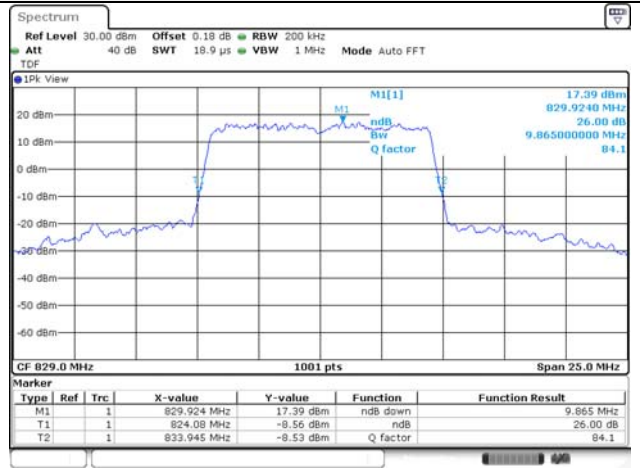

65, Sinwon-ro, Yeongtong-gu,
Suwon-si, Gyeonggi-do, 16677, Korea
TEL: 82-31-285-0894 FAX: 82-505-299-8311
www.kctl.co.kr

Report No.:
KR22-SRF0021
Page (73) of (269)

10M BW QPSK Low ch.

10M BW 16QAM Low ch.