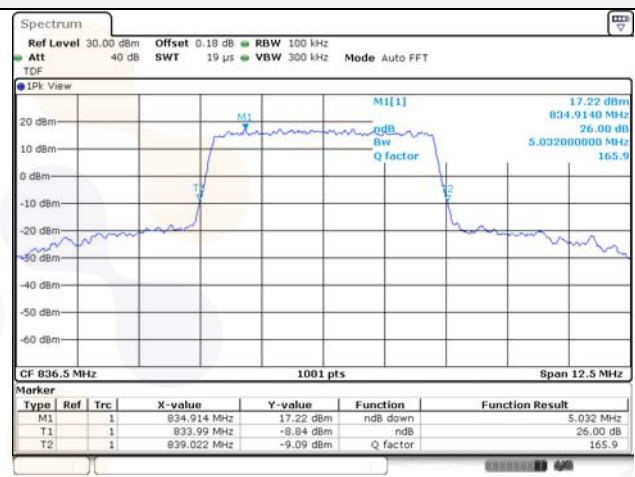

Report No.:
KR22-SRF0021
Page (72) of (269)

5M BW QPSK Low ch.

5M BW 16QAM Low ch.

5M BW QPSK Mid ch.

5M BW 16QAM Mid ch.

5M BW QPSK High ch.

5M BW 16QAM High ch.

KCTL Inc.