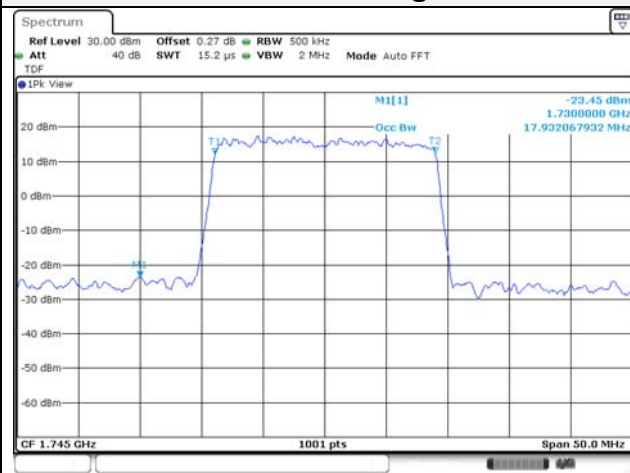

20M BW QPSK High ch.