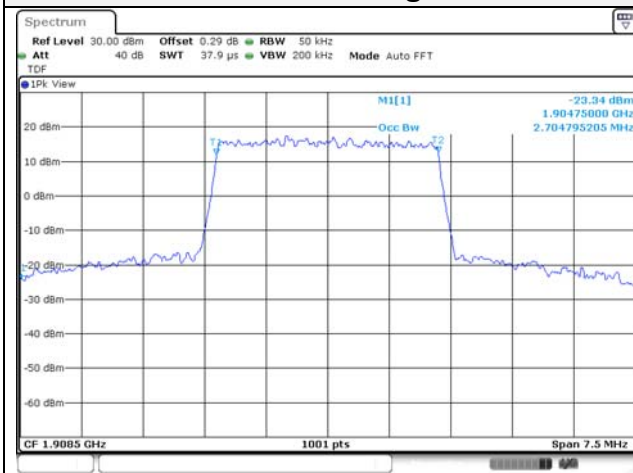

3M BW QPSK High ch.