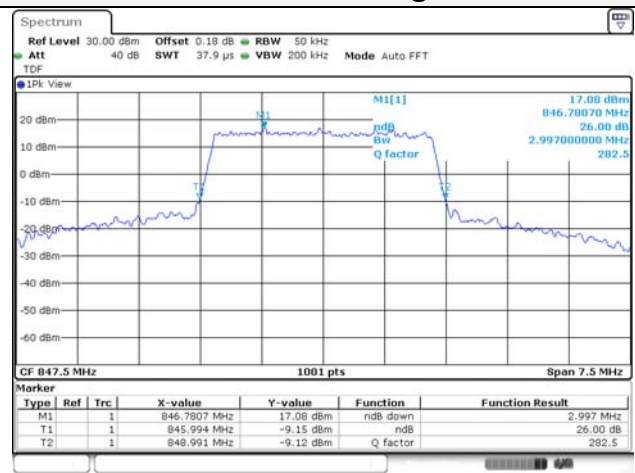

3M BW 16QAM High ch.