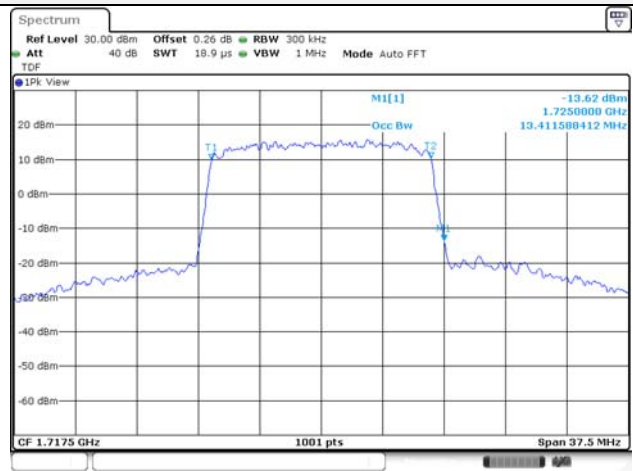

15M BW 16QAM Low ch.