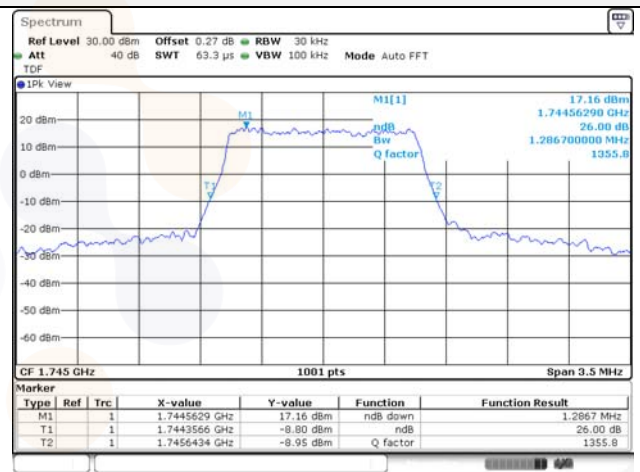

1.4M BW 16QAM Mid ch.