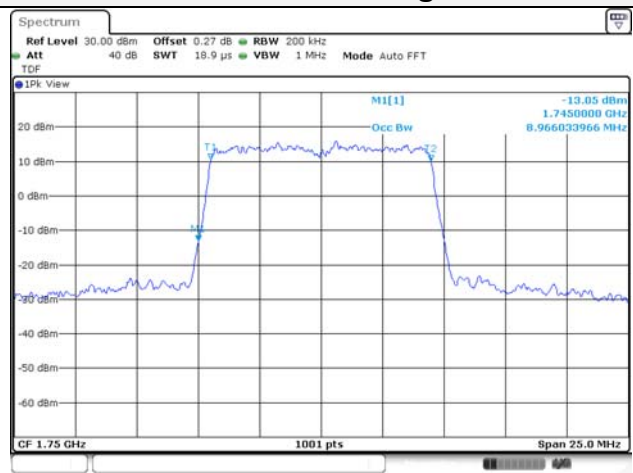

10M BW QPSK Mid ch.

10M BW 16QAM Mid ch.

10M BW QPSK High ch.

10M BW 16QAM High ch.

KCTL Inc.

65, Sinwon-ro, Yeongtong-gu,
Suwon-si, Gyeonggi-do, 16677, Korea
TEL: 82-31-285-0894 FAX: 82-505-299-8311
www.kctl.co.kr