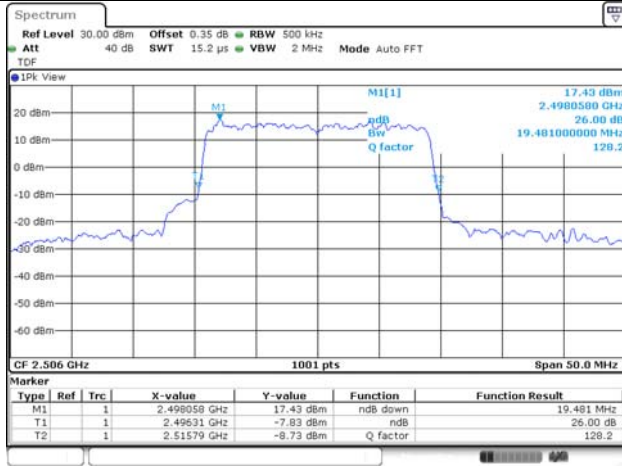

Report No.:
KR22-SRF0021
Page (78) of (269)

20M BW QPSK Low ch.

20M BW 16QAM Low ch.

20M BW QPSK Mid ch.

20M BW 16QAM Mid ch.

20M BW QPSK High ch.

20M BW 16QAM High ch.

KCTL Inc.