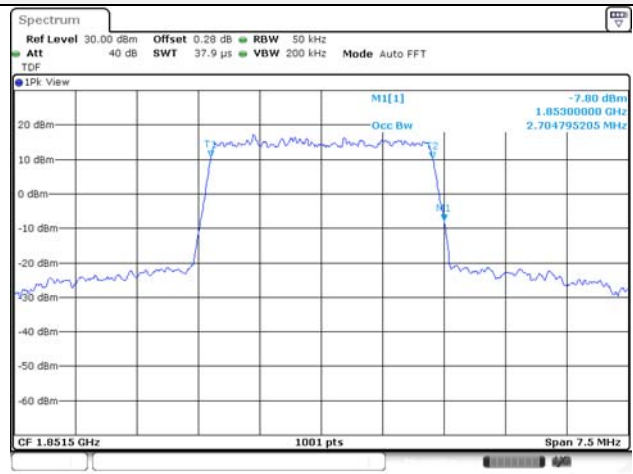

3M BW 16QAM Low ch.