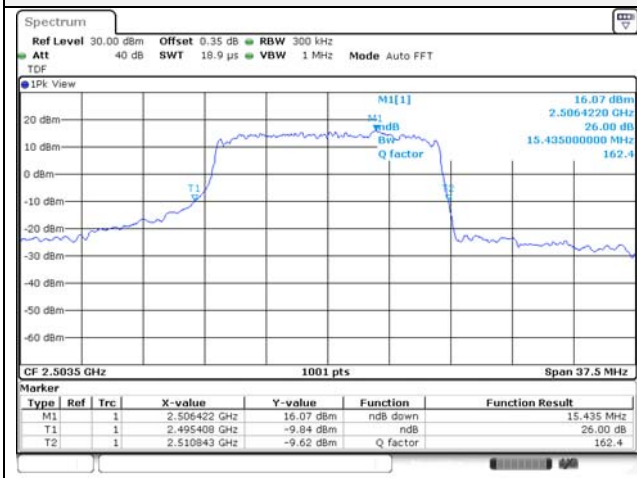

KCTL Inc.

65, Sinwon-ro, Yeongtong-gu,
Suwon-si, Gyeonggi-do, 16677, Korea
TEL: 82-31-285-0894 FAX: 82-505-299-8311
www.kctl.co.kr

Report No.:
KR22-SRF0021
Page (77) of (269)

15M BW QPSK Low ch.