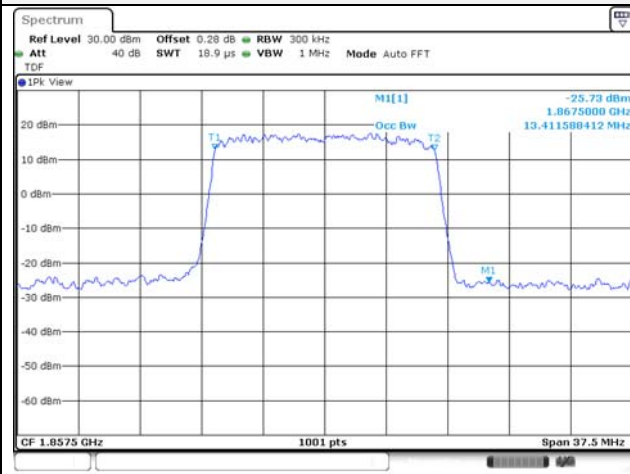

KCTL Inc.

65, Sinwon-ro, Yeongtong-gu,
Suwon-si, Gyeonggi-do, 16677, Korea
TEL: 82-31-285-0894 FAX: 82-505-299-8311
www.kctl.co.kr

Report No.:
KR22-SRF0021
Page (89) of (269)

15M BW QPSK Low ch.