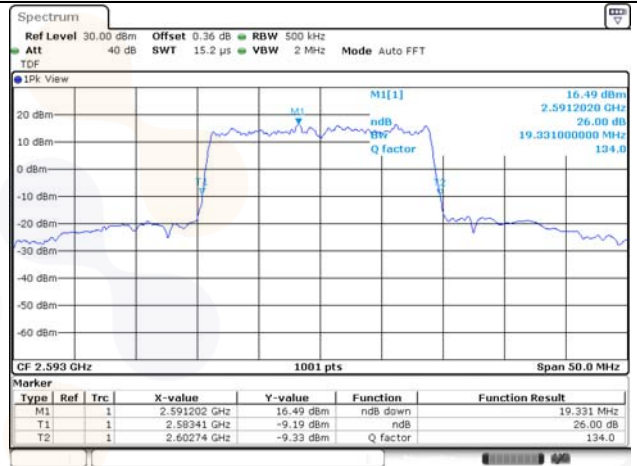

Report No.:
KR22-SRF0021
Page (78) of (269)

20M BW QPSK Low ch.

20M BW 16QAM Low ch.

20M BW QPSK Mid ch.

20M BW 16QAM Mid ch.

20M BW QPSK High ch.

20M BW 16QAM High ch.

KCTL Inc.