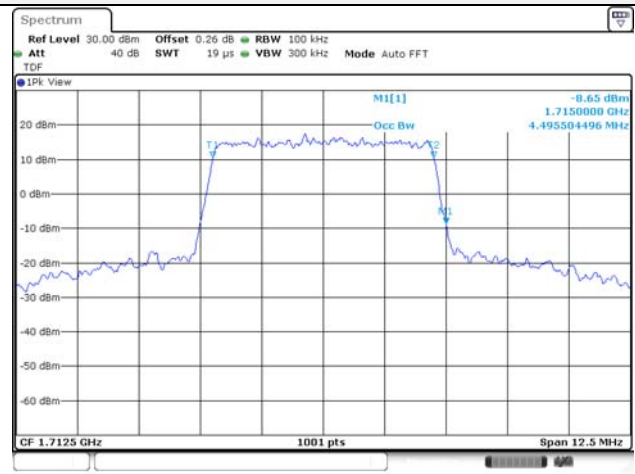

5M BW 16QAM Low ch.