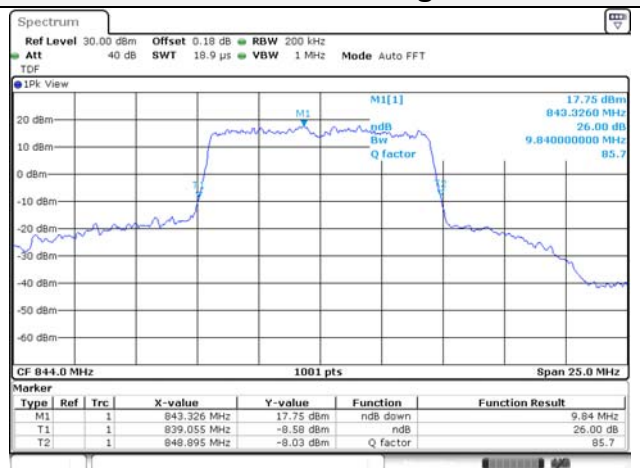

10M BW 16QAM High ch.