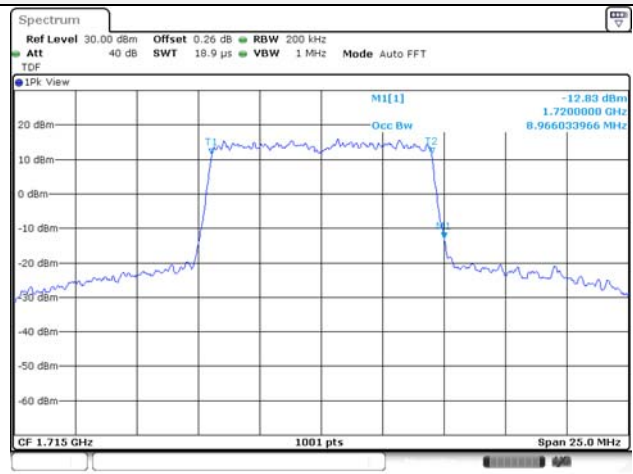

65, Sinwon-ro, Yeongtong-gu,
Suwon-si, Gyeonggi-do, 16677, Korea
TEL: 82-31-285-0894 FAX: 82-505-299-8311
www.kctl.co.kr

Report No.:
KR22-SRF0021
Page (94) of (269)

10M BW QPSK Low ch.

10M BW 16QAM Low ch.