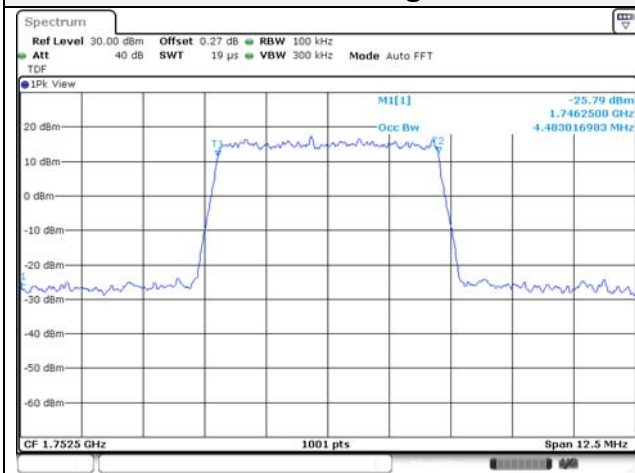

5M BW QPSK High ch.