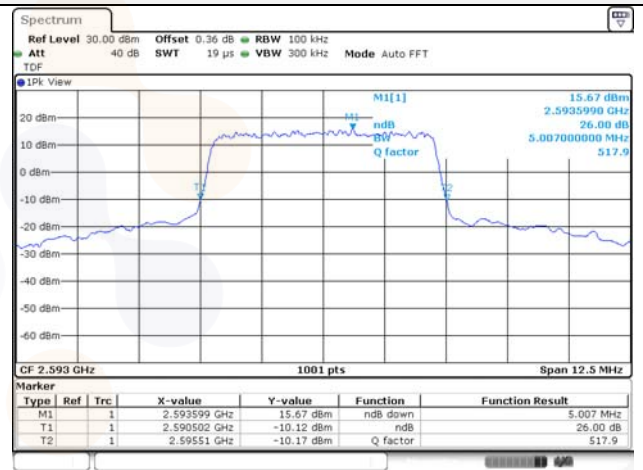

5M BW 16QAM Mid ch.