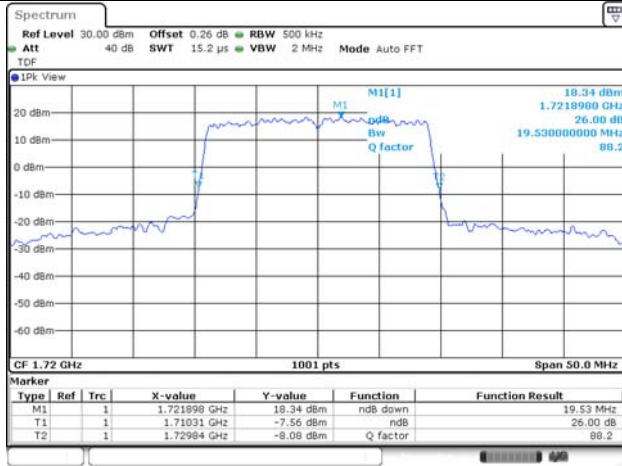

KCTL Inc.

65, Sinwon-ro, Yeongtong-gu,
Suwon-si, Gyeonggi-do, 16677, Korea
TEL: 82-31-285-0894 FAX: 82-505-299-8311
www.kctl.co.kr

Report No.:
KR22-SRF0021
Page (84) of (269)

20M BW QPSK Low ch.