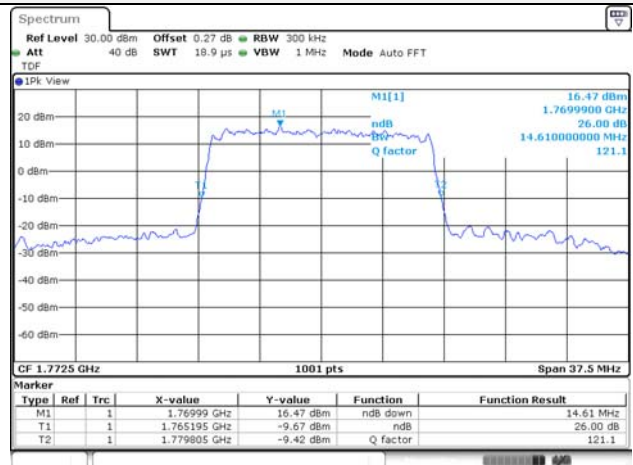

15M BW 16QAM High ch.