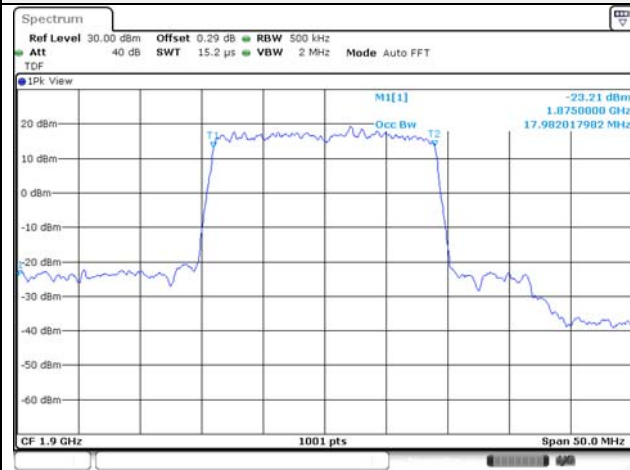

20M BW QPSK High ch.