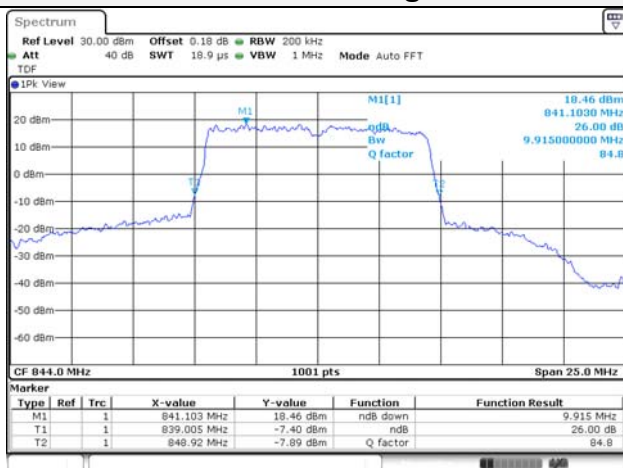

10M BW QPSK High ch.