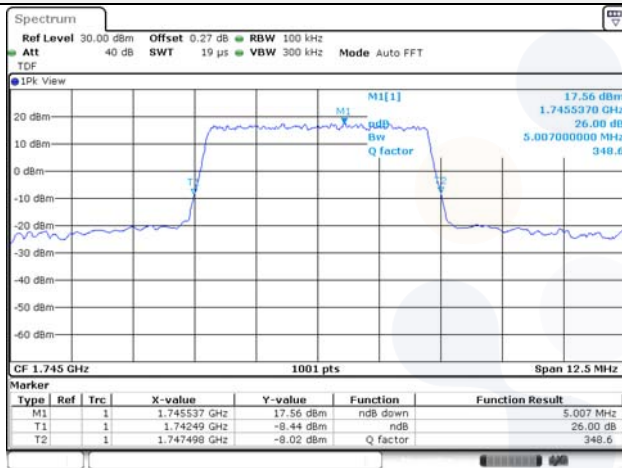

5M BW QPSK Mid ch.