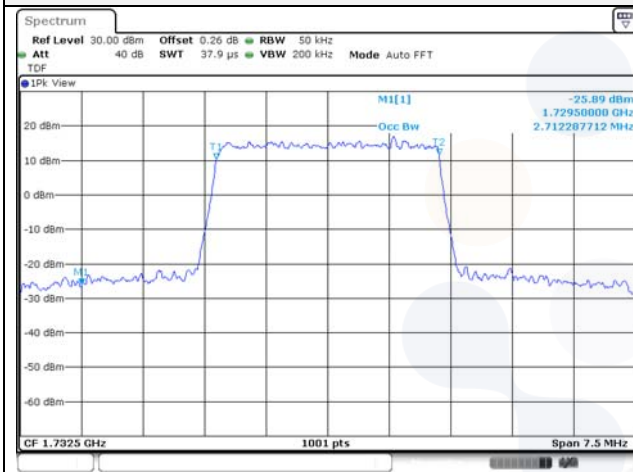

3M BW QPSK Mid ch.